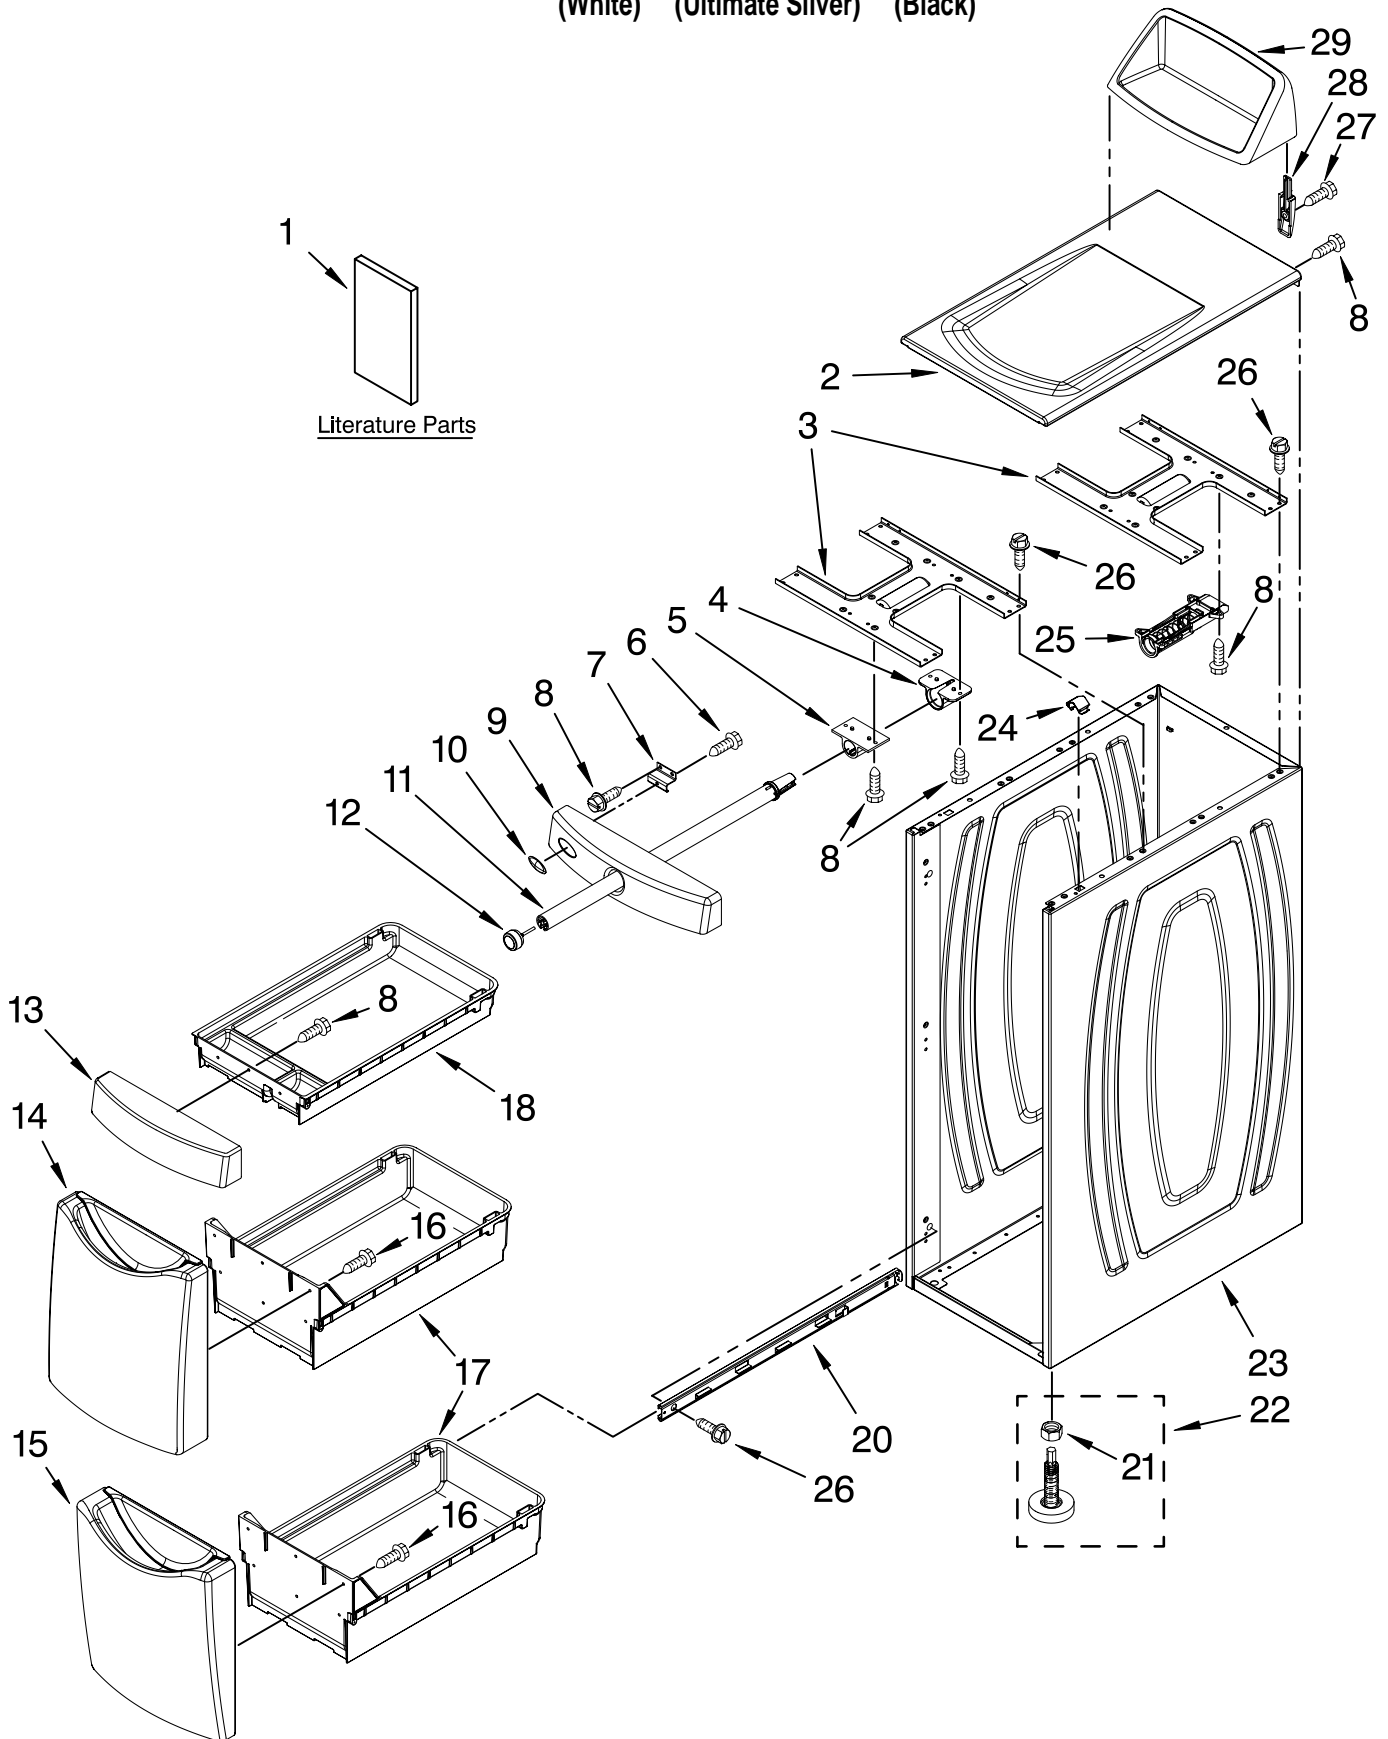

CABINET AND DRAWER PARTS

For Models: MVP8600TW0, MVP8600TU0, MVP8600TB0

(White) (Ultimate Silver) (Black)

LAUNDRY TOWER

FOR ORDERING INFORMATION REFER TO PARTS PRICE LIST

CABINET AND DRAWER PARTS

For Models: MVP8600TW0, MVP8600TU0, MVP8600TB0

(White) (Ultimate Silver) (Black)

Illus. No.	Part No.	DESCRIPTION	Illus. No.	Part No.	DESCRIPTION	Illus. No.	Part No.	DESCRIPTION
1	W10101294	Literature Parts Guide, Use & Care	13		Front, Organizer Drawer	28		Bracket, Console
				W10011560	White		W10070490	White
				W10103270	Ultimate Silver		W10101240	Ultimate Silver
2		Top		W10103250	Black		W10101238	Black
	W10011320	White			Front, Middle Drawer	29		Console Assembly
	W10064060	Ultimate Silver	14				W10070550	White
	W10064030	Black		W10011550	White		W10070840	Ultimate Silver
3	W10070580	Bracket, Top Support		W10070360	Ultimate Silver		W10070820	Black
4	W10101183	Bushing Sleeve Rear, Stop		W10070340	Black	Following Parts Not Illustrated and Optional Parts Not Included		
5	W10101184	Bushing Sleeve Front	15		Front, Bottom Drawer			
6	489437	Screw, 10-16 x 1/2		W10011540	White			
7	W10011880	Bracket, Pogo Front (2)		W10070320	Ultimate Silver			
8	688983	Screw, 8-18 x 5/8	16	W10113962	Screw, 8-18 x 1-1/4			
9		Front, Pogo (Includes Illus. 10)	17	W10011410	Drawer Bin, Large (2)			
	W10101270	White	18	W10011500	Drawer Bin, Small			
	W10101272	Ultimate Silver	20	W10011420	Slide, Assembly			
	W10101271	Black	21	3359452	Nut, Foot			
10	W10101253	Medallion	22	8563585	Leveling Foot & Nut			
11	W10011750	Pogo Bar Assembly	23		Cabinet (Not Serviceable)			
12	W10011740	End Cap, Pogo Bar	24	W10011660	Clip, Top Lock			
			25	W10101220	Push Mechanism Assembly			
			26	3400842	Screw, 8-18 x 1/2			
			27	3400893	Screw, 8-18 x 5/8			

PAINT, TOUCH-UP (1/2oz.)

72017 White
8212605 Ultimate Silver
72032 Black

PAINT, PRESSURIZED SPRAY (12 oz.)

350930 White
285006 Black
350938 Primer, Gray

FOR ORDERING INFORMATION REFER TO PARTS PRICE LIST