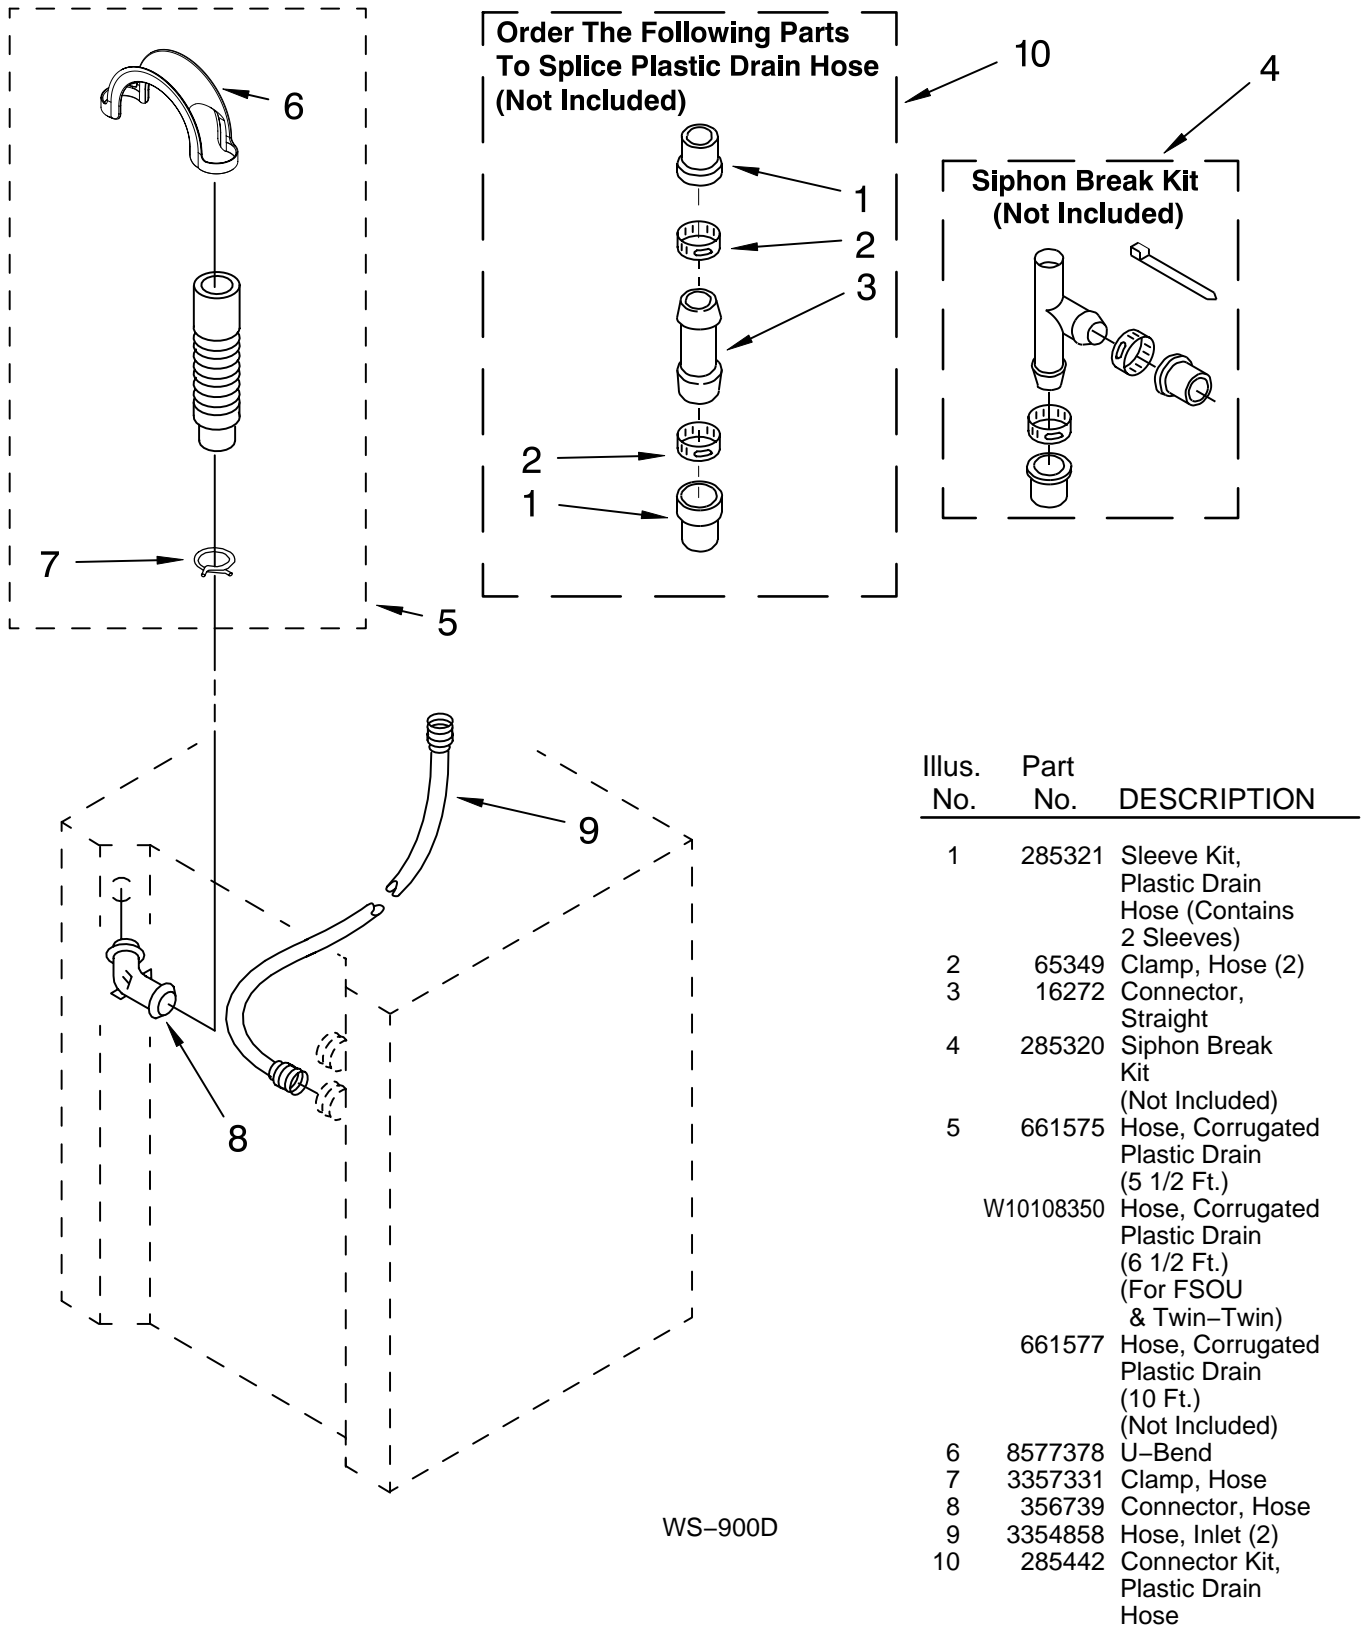

WATER SYSTEM PARTS

For Models: MET3800TW1
(Designer White)

Illus. No.	Part No.	DESCRIPTION
1	285321	Sleeve Kit, Plastic Drain Hose (Contains 2 Sleeves)
2	65349	Clamp, Hose (2)
3	16272	Connector, Straight
4	285320	Siphon Break Kit (Not Included)
5	661575	Hose, Corrugated Plastic Drain (5 1/2 Ft.)
	W10108350	Hose, Corrugated Plastic Drain (6 1/2 Ft.) (For FSOU & Twin-Twin)
	661577	Hose, Corrugated Plastic Drain (10 Ft.) (Not Included)
6	8577378	U-Bend
7	3357331	Clamp, Hose
8	356739	Connector, Hose
9	3354858	Hose, Inlet (2)
10	285442	Connector Kit, Plastic Drain Hose

IMPORTANT: All Part Numbers Listed Are Whirlpool Numbers. Source Parts Through Whirlpool.