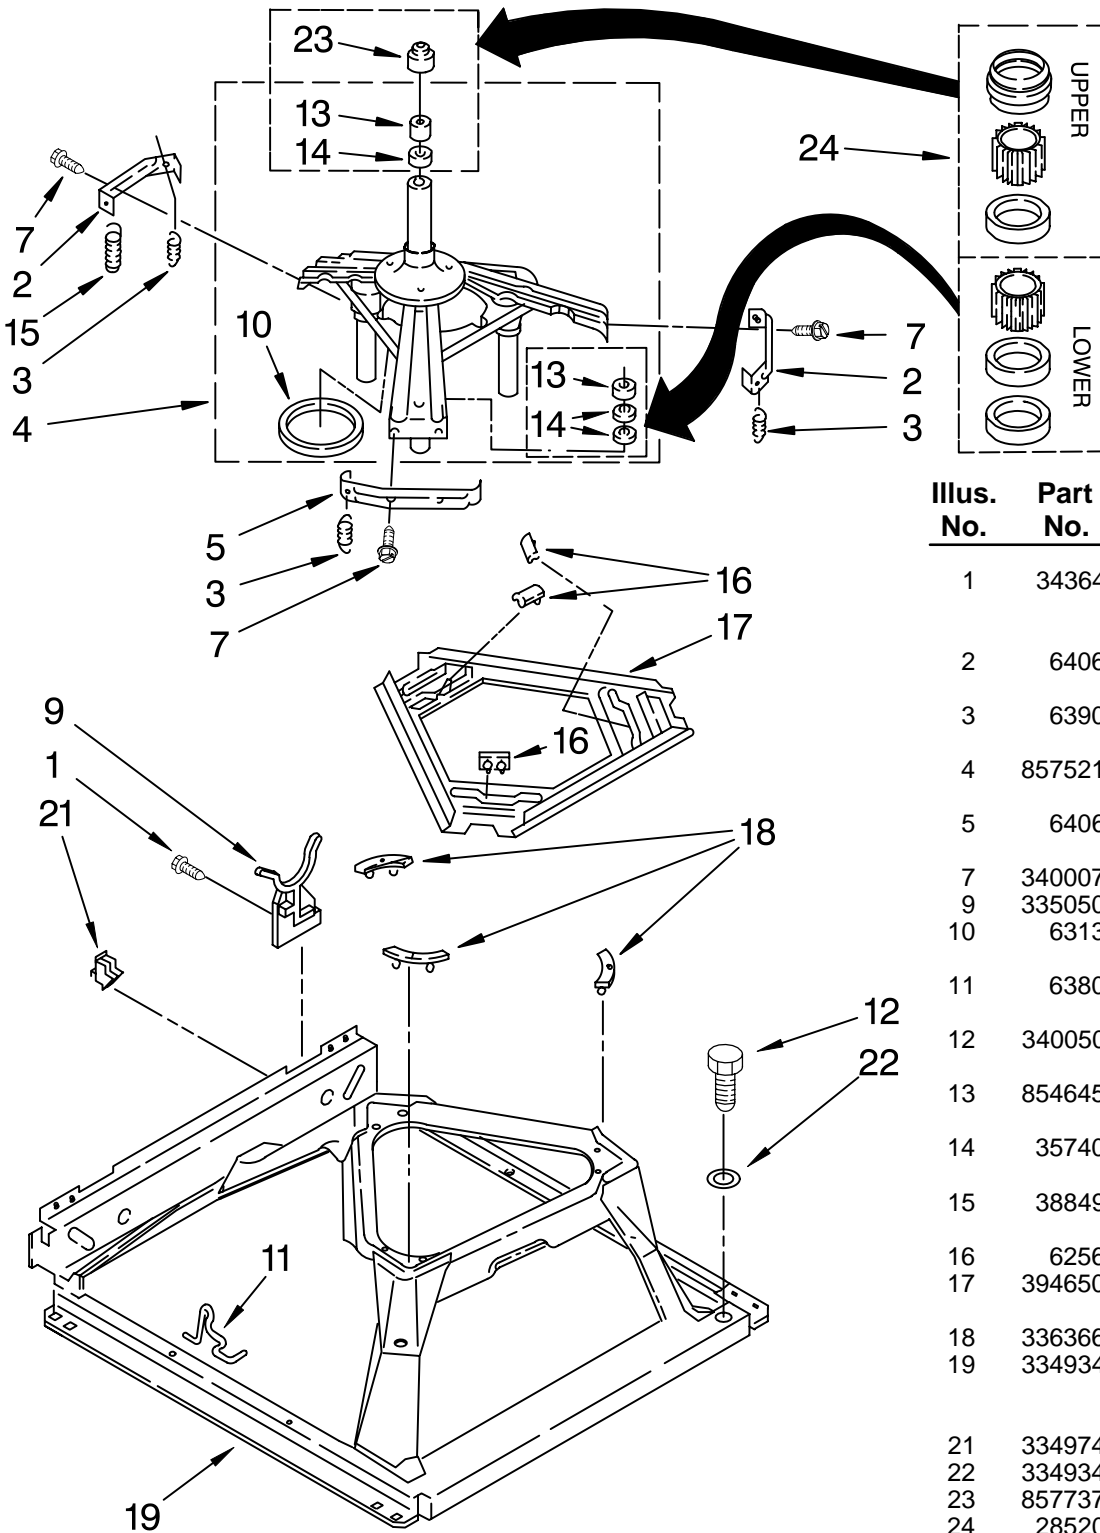

MACHINE BASE PARTS

For Models: MET3800TW1
(Designer White)

Illus. No.	Part No.	DESCRIPTION
1	343641	Screw, Bracket Mounting (10-16 x 1/2)
2	64067	Bracket, Spring Outer (2)
3	63907	Spring, Suspension (3)
4	8575214	Support & Brake, Tub
5	64065	Bracket, Spring Outer (L.F.)
7	3400076	Screw, 10-32 x 5/8
9	3350506	Retainer, Hose
10	63134	Ring, Sound Deadening
11	63806	Retainer, Suspension Spring
12	3400501	Screw, 5/16-18 x 1 3/32
13	8546455	Bearing, Centerpost (2)
14	357409	Seal, Centerpost (3)
15	388492	Spring, Counterweight
16	62568	Pad, Plate
17	3946509	Plate, Suspension (Includes Illus. 16)
18	3363660	Pad, Base
19	3349343	Base Assembly (Includes Illus. 11 & 18)
21	3349749	Restrainer, Base
22	3349340	Washer (2)
23	8577376	Seal, Centerpost
24	285203	Centerpost Bearing Kit (Includes Illus. 13, 14 & 23)

IMPORTANT: All Part Numbers Listed Are Whirlpool Numbers. Source Parts Through Whirlpool.