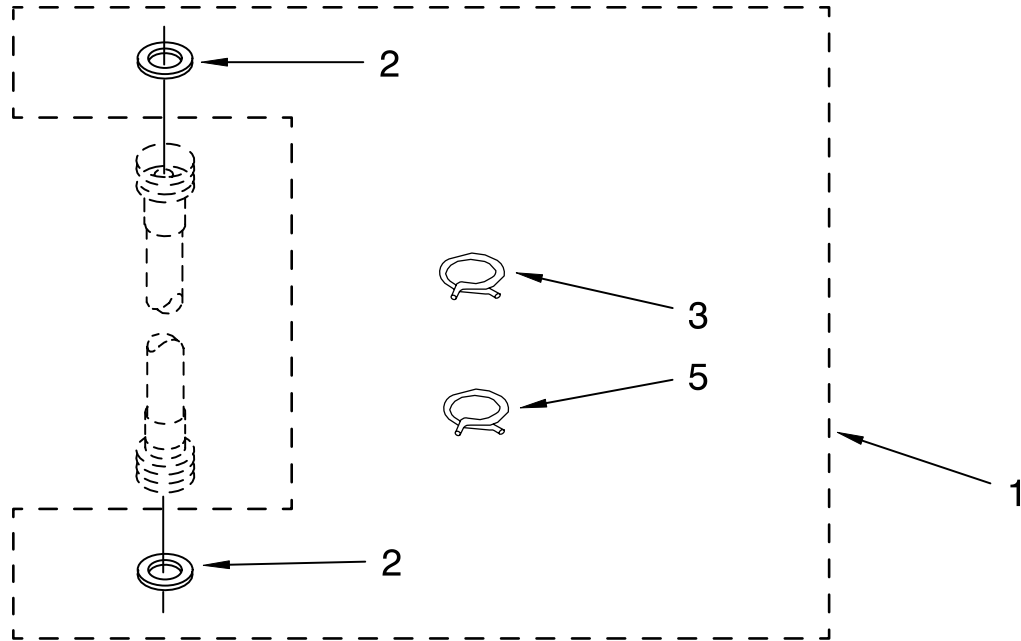

MISCELLANEOUS PARTS

For Models: MET3800TW1
(Designer White)

Illus. No.	Part No.	DESCRIPTION
1	W10118295	Miscellaneous Parts Bag
2	16123	Washer, Inlet Hose
3	356138	Clamp, Hose
5	3357331	Clamp, Hose (Upper Drain)

IMPORTANT: All Part Numbers Listed Are Whirlpool Numbers. Source Parts Through Whirlpool.