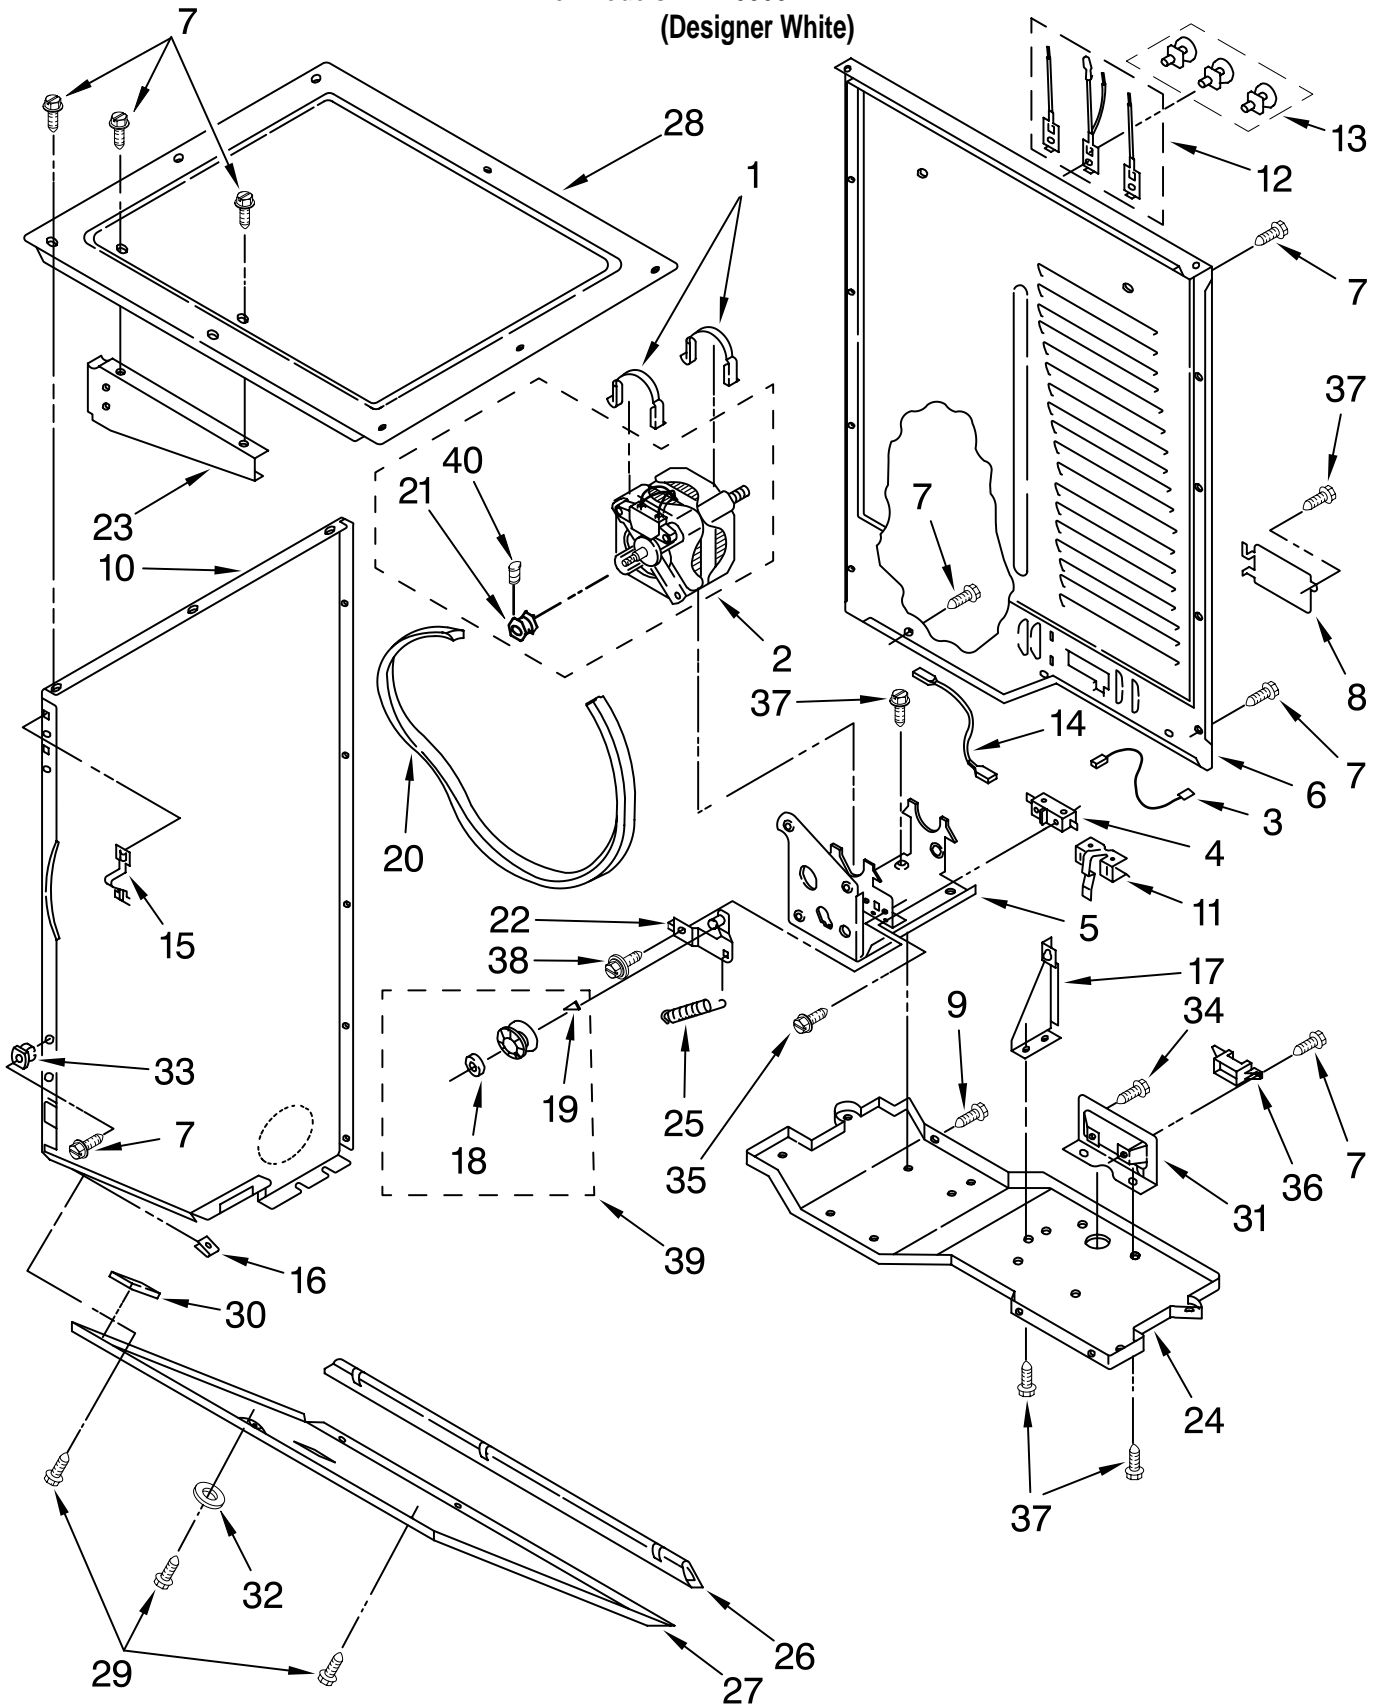

DRYER CABINET AND MOTOR PARTS

For Models: MET3800TW1

(Designer White)

IMPORTANT: All Part Numbers Listed Are Whirlpool Numbers. Source Parts Through Whirlpool.

DRYER CABINET AND MOTOR PARTS

For Models: MET3800TW1

(Designer White)

Illus. No.	Part No.	DESCRIPTION	Illus. No.	Part No.	DESCRIPTION	Illus. No.	Part No.	DESCRIPTION
1	660658	Clamp, Motor Mounting (2)	13	279393	Screw Kit (For Terminal Block)	26	3389683	Cove, Transition Panel (Black)
2	8538266	Motor, Main Drive (60 Hz.)	14	3394081	Wire, Broken	27	3389272	Panel, Transition
3	3398948	Wire, Jumper			Belt Switch	28	3389537	Top, Dryer
4	3394881	Switch, Broken Belt	15	3389231	Clip, Front Panel (2)	29	693304	Screw & Washer
5	3388858	Bracket, Motor	16	98234	Clip, Ground	30	3389682	Spacer (2)
6	3389847	Panel, Rear	17	3391639	Bracket, Bulkhead	31	3393722	Bracket, Terminal Block
7	343641	Screw, 10-16 x 1/2	18	690997	Washer, Thrust	32	3389431	Bumper, Lid Stop
8	3387673	Cover, Terminal Block	19	W10121334	Tri-Ring	33	692400	Nut, Push-In
9	8533974	Screw, Ground (10-32 x 1/2)	20	3387610	Belt, Drive	34	3387485	Screw, 10-16 x 5/8
10	3389264	Panel, Side (L.H.)	21	3391087	Pulley, Motor (60 Hz.)	35	98129	Screw, 6-20 x 1-1/16
	3389256	Panel, Side (R.H.)	22	3389332	Bracket, Idler	36	3397659	Block, Terminal
11	8066120	Lever, Snap Switch	23	3390722	Shield-Console To Drum	37	3390631	Screw, 10-16 x 3/8
12	279318	Terminal, Tinned & Brass (3)	24	3390026	Base, Dryer	38	3389420	Bolt, Shoulder
			25	3387374	Spring, Idler	39	3388672	Pulley, Idler
						40	3394743	Pin, Roll

IMPORTANT: All Part Numbers Listed Are Whirlpool Numbers. Source Parts Through Whirlpool.