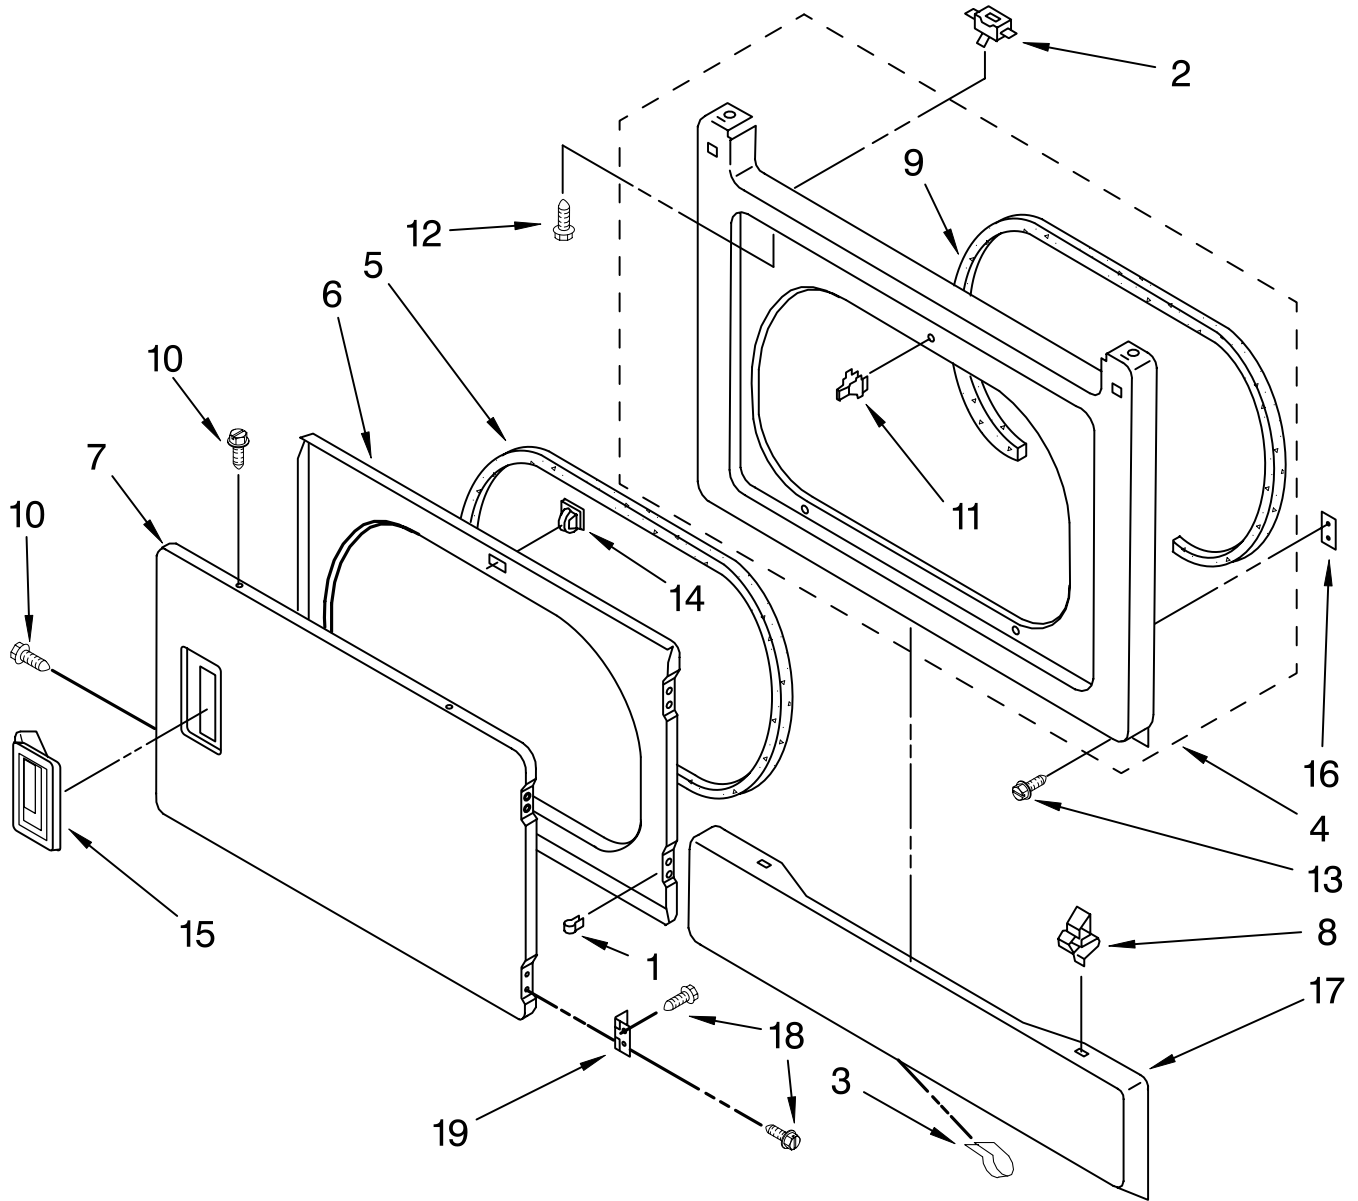

DRYER FRONT PANEL AND DOOR PARTS

For Models: MET3800TW1
(Designer White)

Illus. No.	Part No.	DESCRIPTION	Illus. No.	Part No.	DESCRIPTION	Illus. No.	Part No.	DESCRIPTION
1	3389249	Nut, Push (4)	9	3387242	Bearing & Seal	14	3392538	Catch, Door
2	3391902	Switch, Door	10	694091	Screw, 8-18 x 3/8	15	W10116360	Handle, Door
3	98234	Clip, Ground	11	696144	Strike, Panel	16	3390902	Clip, Door Hinge (2)
4	3392547	Panel, Front	12	697773	Screw, Door Switch Mounting (2)	17	3388958	Panel, Toe
5	3390735	Seal, Door	13	3393008	Screw, 10-16 x 1/2	18	342055	Screw, 8-18 x 1/2
6	3392563	Door, Rear				19	3389247	Hinge & Pin, Door (2)
7	3387872	Door, Front						
8	3388229	Retainer, Toe Panel (2)						

IMPORTANT: All Part Numbers Listed Are Whirlpool Numbers. Source Parts Through Whirlpool.