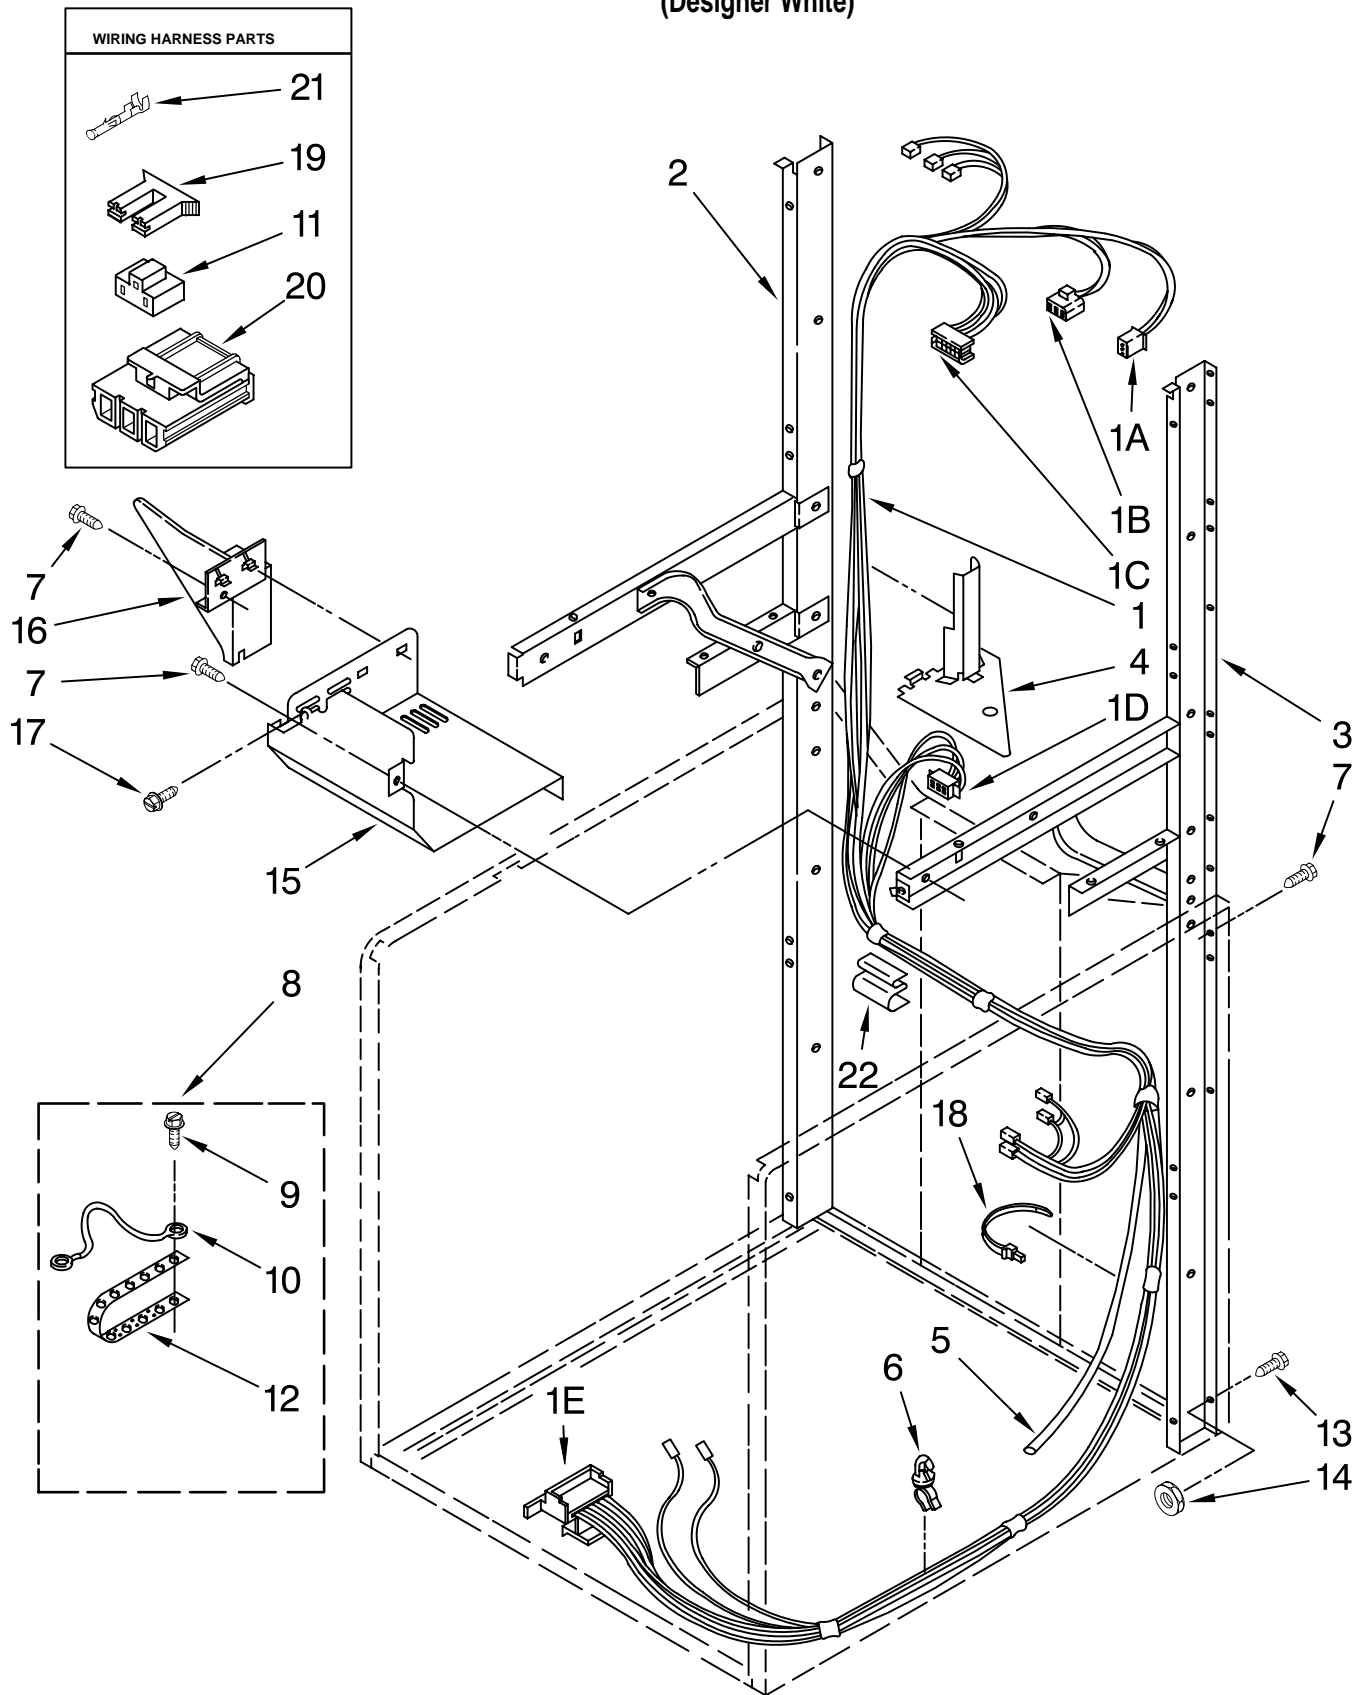

DRYER SUPPORT AND WASHER HARNESS PARTS

For Models: MET3800TW1
(Designer White)

IMPORTANT: All Part Numbers Listed Are Whirlpool Numbers. Source Parts Through Whirlpool.

W10143040

DRYER SUPPORT AND WASHER HARNESS PARTS

For Models: MET3800TW1

(Designer White)

Illus. No.	Part No.	DESCRIPTION
1	W10139637	Harness – Washer
1A	3350130	Plug, 3 Way
1B	3347243	Connector, 5 Way
1C	352089	Block, Disconnect – Timer
1D	3350211	Receptacle, 3 Way
1E	62505	Block, Disconnect
2	3388851	Channel Assembly (Left Hand Side)
3	3388850	Channel Assembly (Right Hand Side)
4	3390609	Shield, Harness
5	8545438	Hose, Pressure Switch
6	2219077	Clip, Harness
7	343641	Screw, 10–16 x 1/2
8	685463	Kit, Grounding
9	8533971	Screw
10	685449	Wire
11	3401144	Connector, (PTS Relay)
12	22965	Strap, Grounding
13	3400300	Bolt, 5/16–18 x 1/2 (4)
14	3393930	Nut, Hex (4)
15	3394350	Shield, Front
16	3390336	Shield, Thermostat
17	3393008	Screw, 10–16 x 1/2
18	3391249	Clip, Harness (2)
19	3354925	Connector, H–Pod
20	3360056	Connector, Pressure Switch
21		Terminal, 94613 Male 94614 Female
22	63523	Protector, Harness

IMPORTANT: All Part Numbers Listed Are Whirlpool Numbers. Source Parts Through Whirlpool.