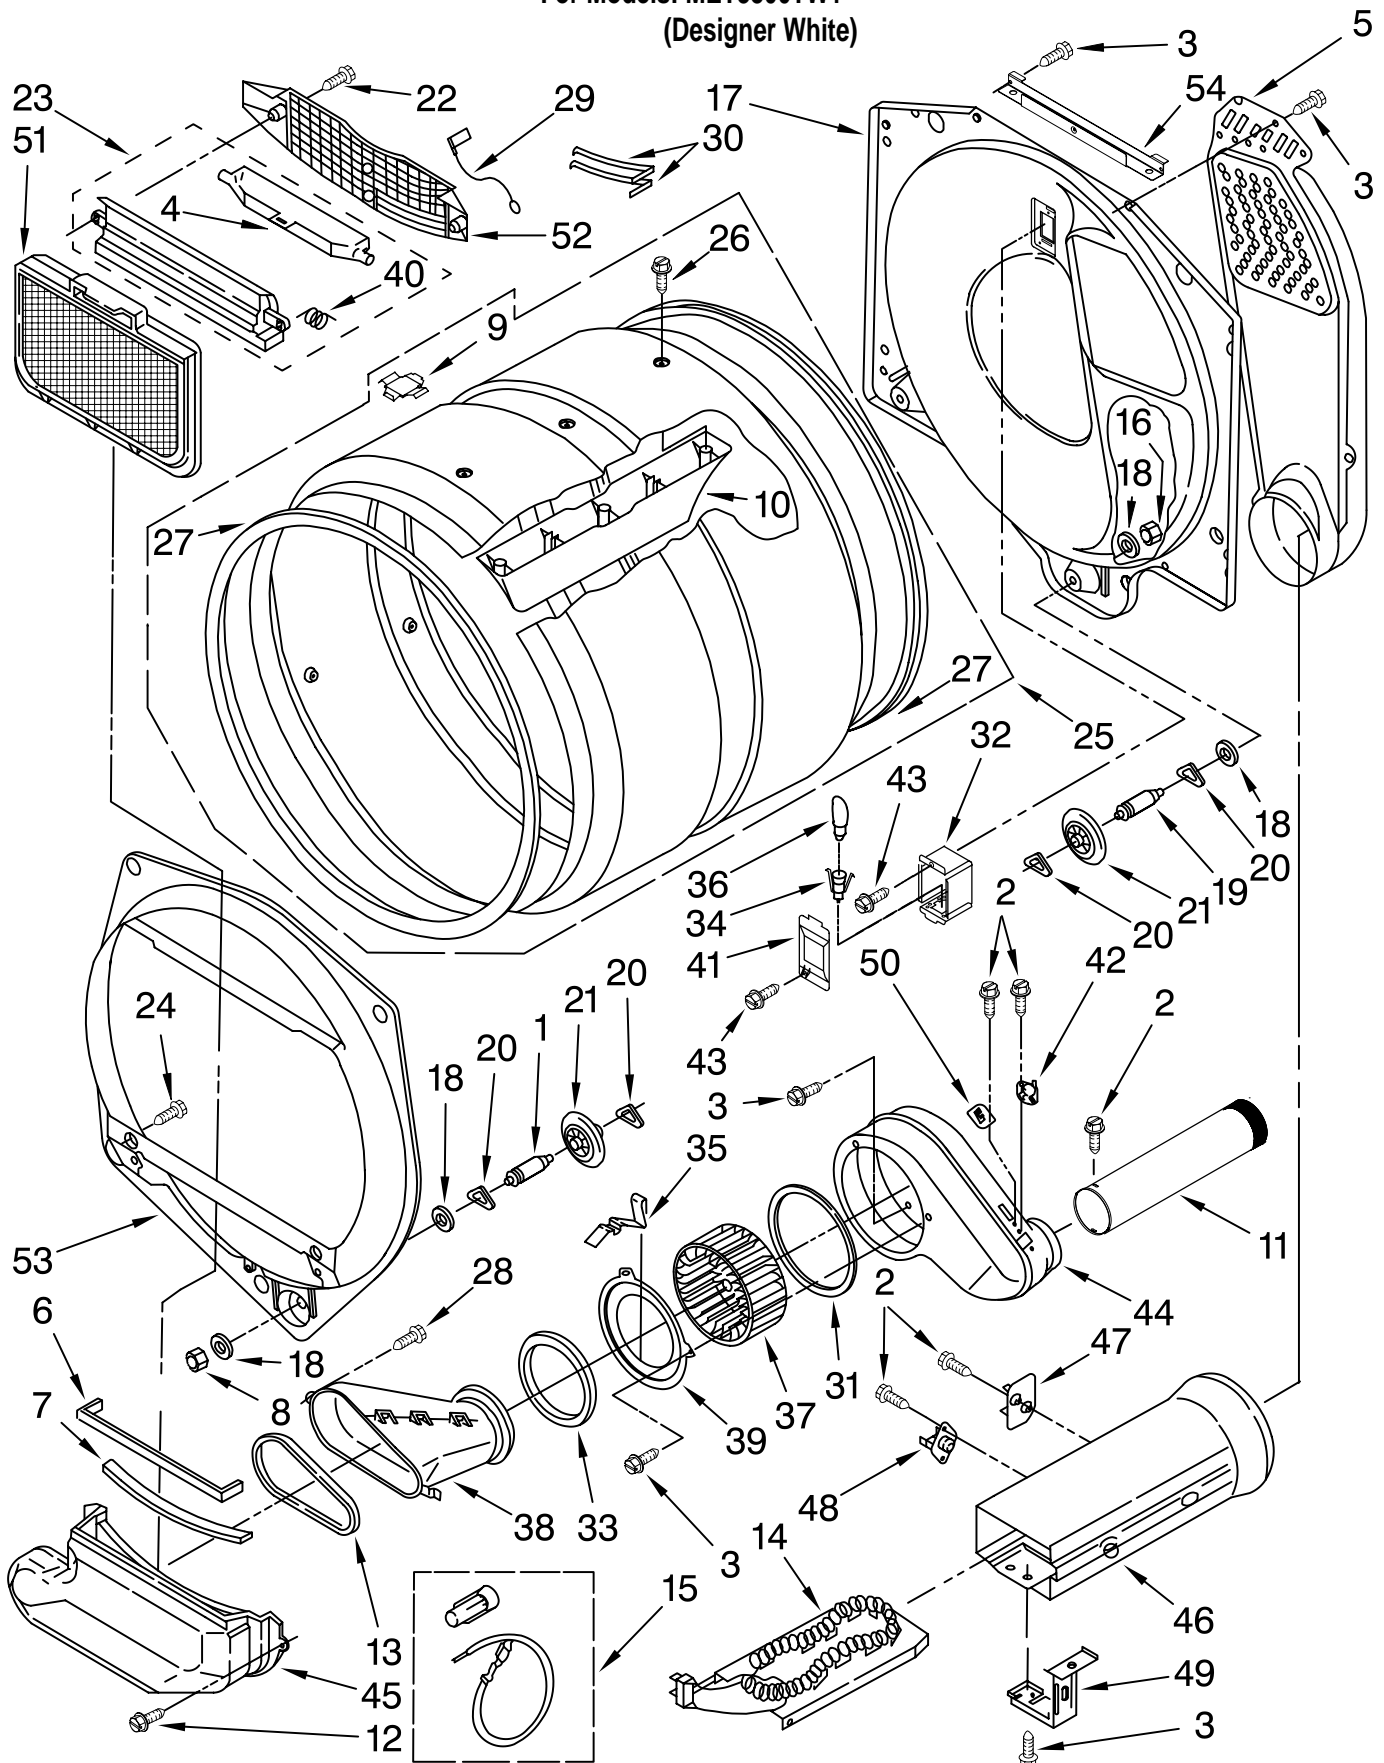

DRYER BULKHEAD PARTS

For Models: MET3800TW1

(Designer White)

IMPORTANT: All Part Numbers Listed Are Whirlpool Numbers. Source Parts Through Whirlpool.

DRYER BULKHEAD PARTS

For Models: MET3800TW1

(Designer White)

Illus. No.	Part No.	DESCRIPTION	Illus. No.	Part No.	DESCRIPTION	Illus. No.	Part No.	DESCRIPTION
1	8575324	Shaft, Roller	21	8536973	Support, Roller	40	3394986	Spring, Lint
2	90767	Screw, 8-18 x 3/8	22	3357011	Screw, 10-16 x 1/2			Screen Door
3	343641	Screw, 10-16 x 1/2	23	3394985	Housing, Outlet	41	3402841	Lens, Drum Light
4	3394984	Door, Lint Screen	24	695240	Screw, 8-18 x 1/2	42	3387134	Thermostat, Internal-Bias
5	697354	Air Duct Assembly	25	3389448	Assembly, Drum	43	487909	Screw, 8-15 x 1/2
6	697813	Seal, Outlet Housing	26	W10109200	Screw, 11-16 x 3/4	44	8544363	Housing, Blower
7	3391906	Seal, Lint Duct	27	697694	Seal, Drum	45	3388909	Lint Duct Assembly (Includes Illus. 7 & 13)
8	3934666	Nut (2)	28	3387230	Screw, 10-16 x 13/16	46	697715	Box, Heater
9	8066086	Drum Hole Plug	29	3392258	Wire, Ground (Sensor)	47	3977394	Thermal Cutoff (Includes Illus. 48)
10	3389449	Baffle, Drum (3)	30	3387223	Electrode (Sensor)	48	3390291	Fixed, Thermostat
11	8563748	Pipe, Exhaust	31	697770	Seal, Cover Plate	49	3389647	Bracket, Heater Mounting
12	3390647	Screw, 8-18 x 1/2	32	3977373	Bracket, Light	50	3403607	Limiter, Thermal
13	3391685	Seal, Transition Duct To Lint Duct	33	8566209	Seal, Transition Duct	51	3389644	Screen, Lint
14	3387749	Element, Heater	34	3403634	Socket Assembly	52	8299979	Grille, Outlet
15	279457	Wire Kit (For Heater Element Wiring Harness Repair)	35	3390935	Clip, Duct Locator	53	697557	Bulkhead, Front
16	W10001120	Nut, Hex (2)	36	3406124	Bulb, Light	54	8571651	Bracket, Bulkhead (Upper)
17	8520836	Bulkhead, Rear	37	697772	Wheel, Blower			
18	3387459	Washer, Support	38	3389445	Duct, Transition (Includes Illus. No.33)			
19	8575325	Shaft, L.H. Thread	39	697366	Plate, Blower			
20	690997	Tri- Ring						

IMPORTANT: All Part Numbers Listed Are Whirlpool Numbers. Source Parts Through Whirlpool.