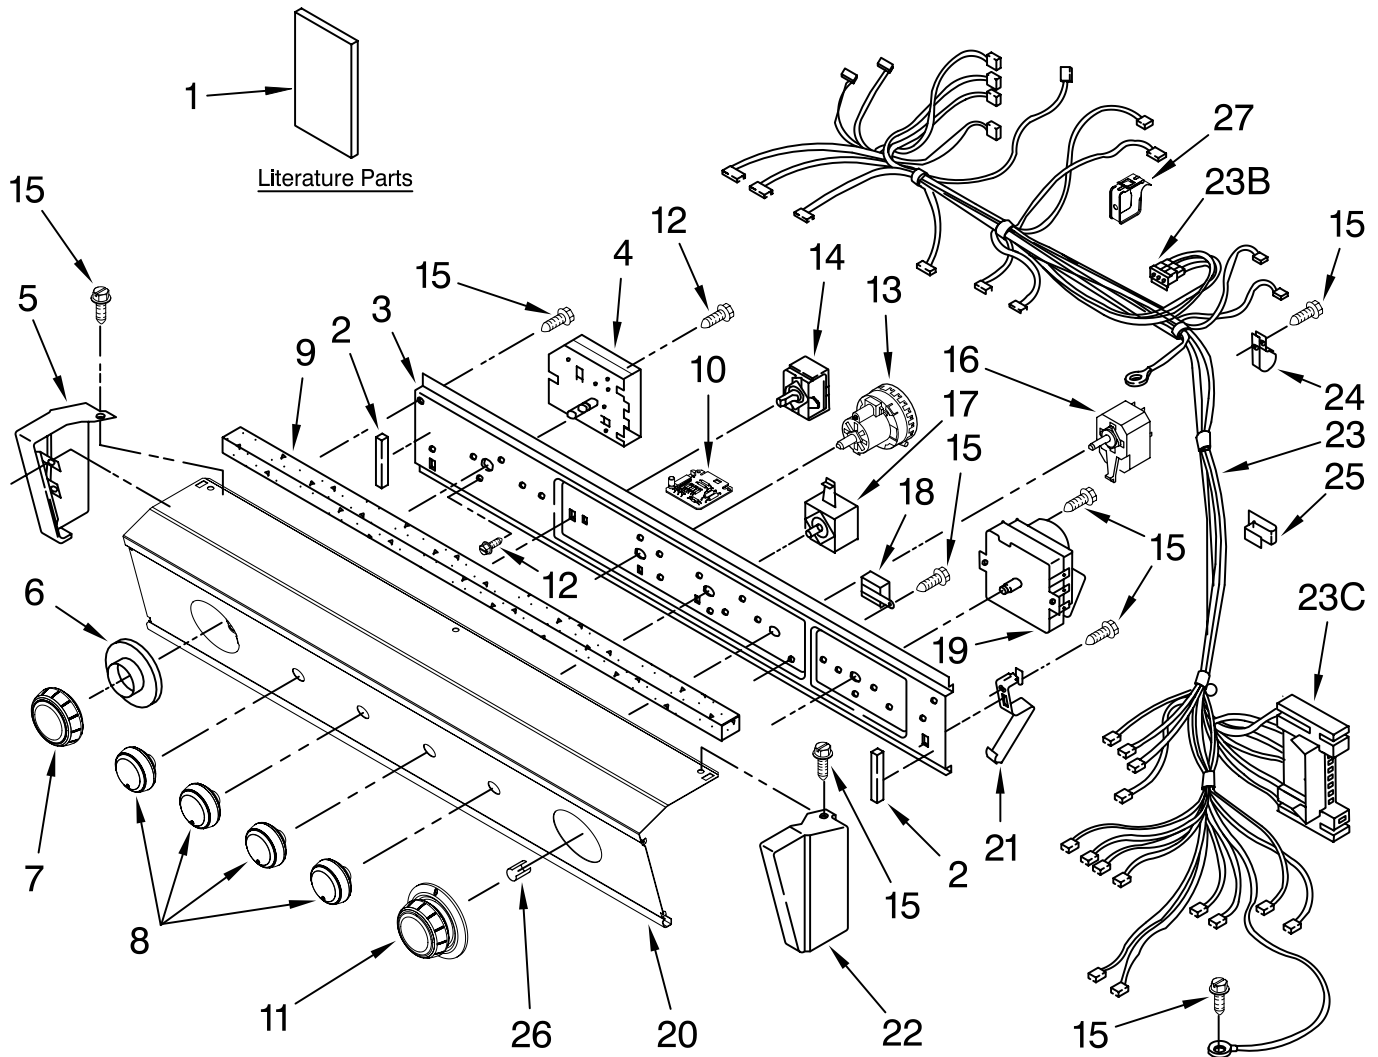

WASHER/DRYER CONTROL PANEL PARTS

WASHER/DRYER
LAUNDRY SYSTEM

For Models: MET3800TW1
(Designer White)

Illus. No.	Part No.	DESCRIPTION
1		Literature Parts
	W10118289	Installation Instructions
	W10117754	Use & Care Guide
	W10117755	Sheet, Cycle Feature
	W10114285	Wire Diagram
	W10118320	Energy Guide
2	3390688	Spacer Foam Pad (2)
3	8528583	Bracket, Control (Includes Illus. 2)
4	W10124193	Timer, Washer
5	3389464	Endcap (LH)
6	W10112571	Dial, (Washer)

Illus. No.	Part No.	DESCRIPTION
7	W10110033	Knob, Timer (Washer)
8	W10112572	Knob, Control (4)
9	8521965	Gasket, Console
10	8558178	Control, C-Version
11	W10112573	Knob, Timer (Dryer)
12	3400808	Screw, 10-32 x 5/16
13	W10112533	Switch, Pressure
14	W10114118	Switch, Temperature
15	90767	Screw, 8-18 x 3/8
16	W10117655	Switch, Push-To-Start