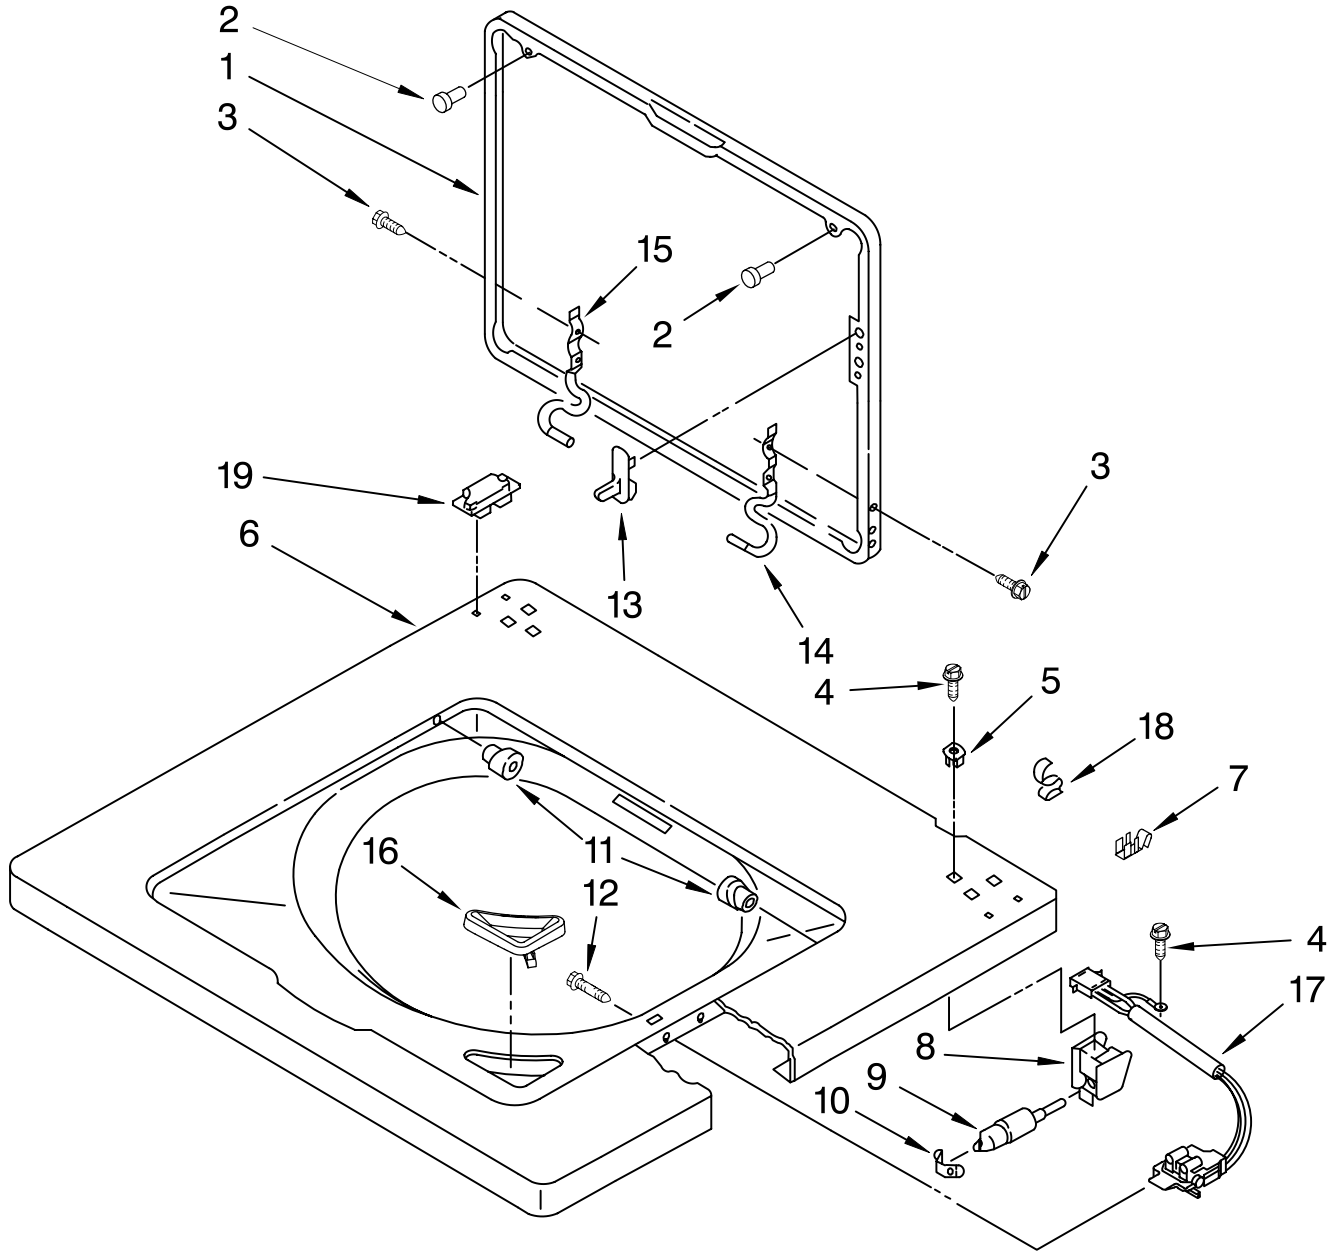

WASHER TOP AND LID PARTS

For Models: MET3800TW1

(Designer White)

IMPORTANT: All Part Numbers Listed Are Whirlpool Numbers. Source Parts Through Whirlpool.

WASHER TOP AND LID PARTS

For Models: MET3800TW1

(Designer White)

Illus. No.	Part No.	DESCRIPTION
1	3351652	Lid
2	9724509	Bumper, Lid (2)
3	W10119872	Screw And Washer
4	343641	Screw, 10-16 x 1/2
5	692400	Nut, Push-In (2)
6	3349817	Top
7	357572	Clip, Grounding
8	3354020	Bracket Mounting
9	3350152	Lid Retainer
10	3350828	Clip
11	21258	Hinge, Bearing (2)
12	3356311	Screw And Washer
13	358684	Strike, Lid
14	3350101	Hinge, R.H.
15	3350102	Hinge, L.H.
16	3362952	Dispenser-Bleach
17	3355458	Switch, Lid
18	90016	Clip, Wire (4)
19	W10134768	Locator, Top

IMPORTANT: All Part Numbers Listed Are Whirlpool Numbers. Source Parts Through Whirlpool.