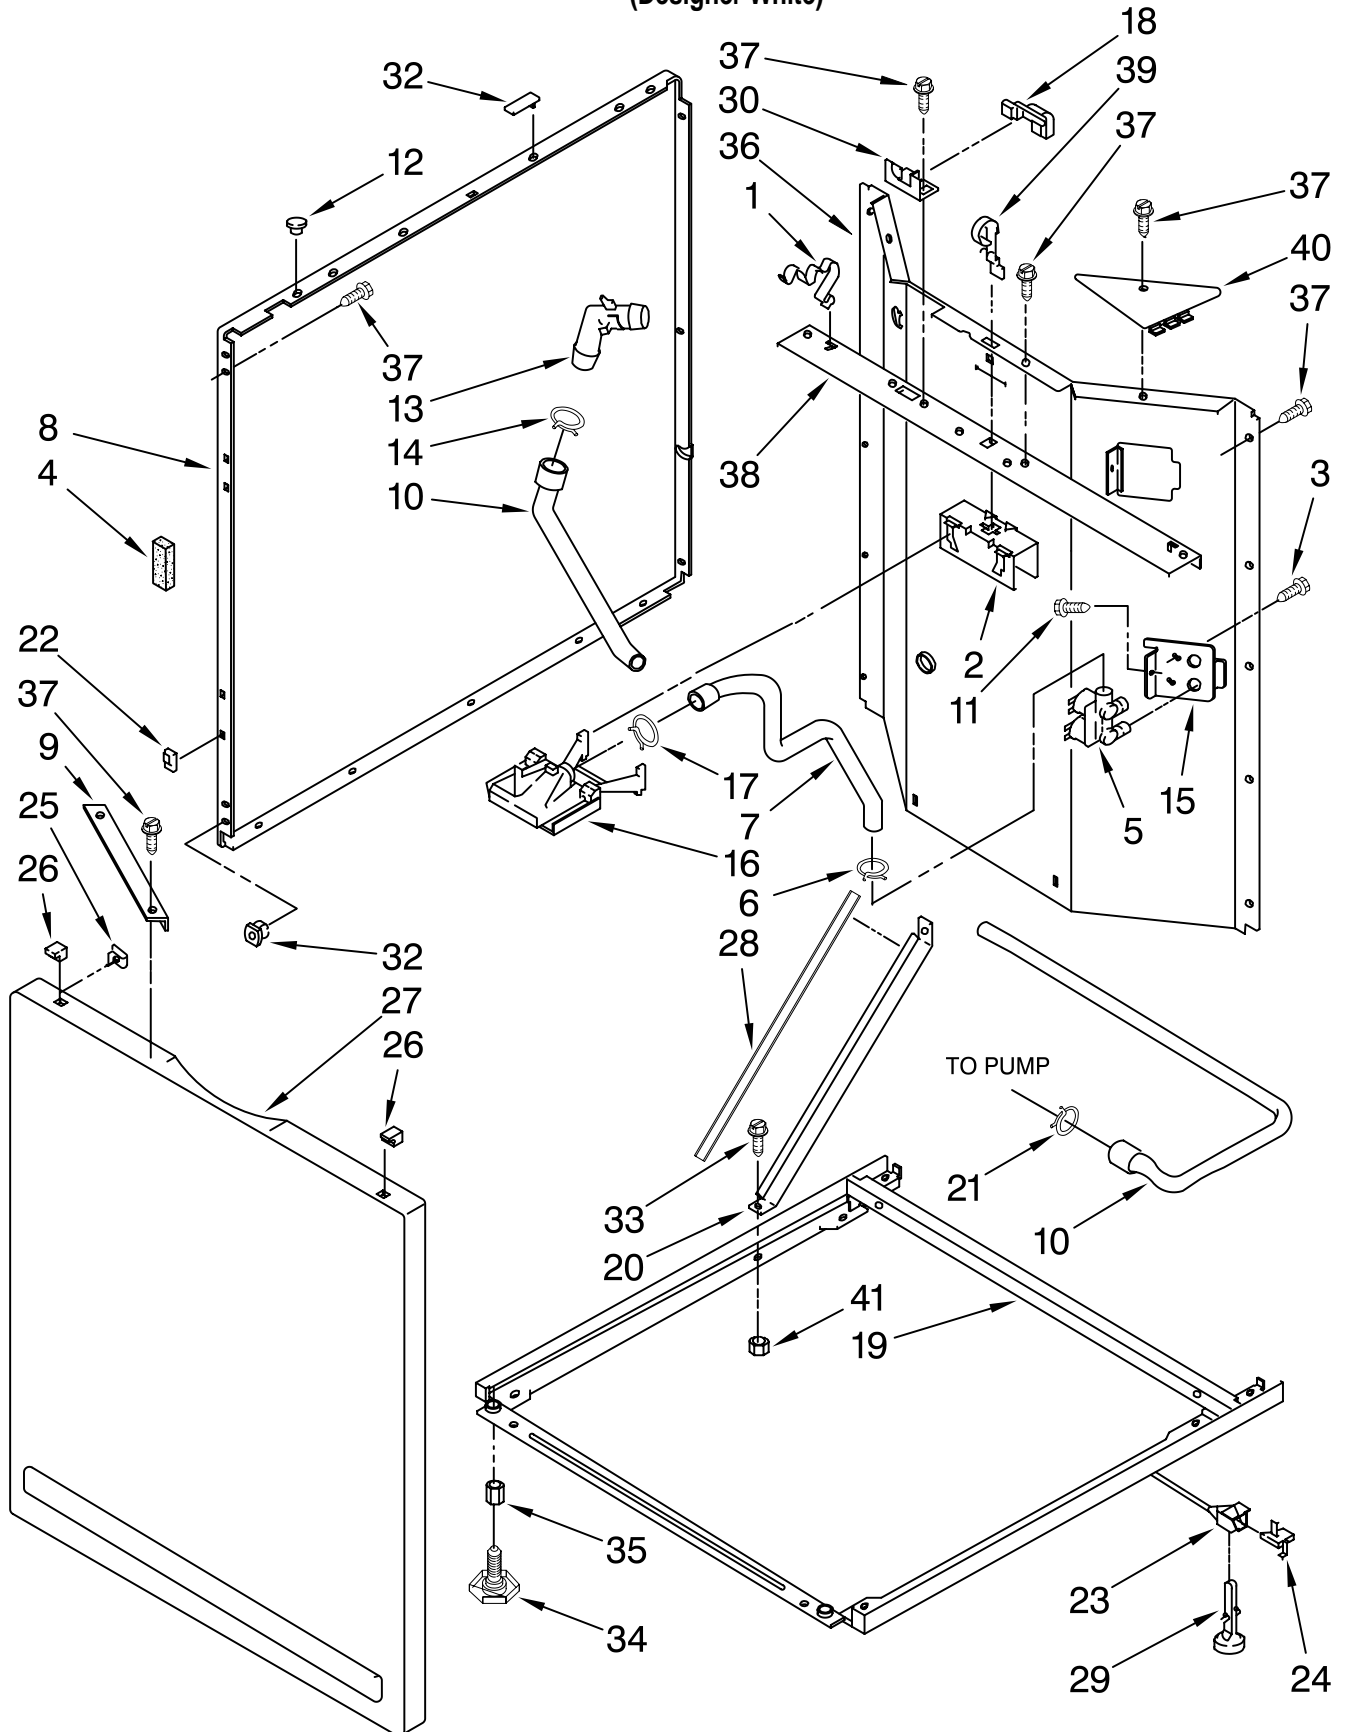

WASHER CABINET PARTS

For Models: MET3800TW1

(Designer White)

IMPORTANT: All Part Numbers Listed Are Whirlpool Numbers. Source Parts Through Whirlpool.

WASHER CABINET PARTS

For Models: MET3800TW1

(Designer White)

Illus. No.	Part No.	DESCRIPTION	Illus. No.	Part No.	DESCRIPTION	Illus. No.	Part No.	DESCRIPTION
1	3349770	Clip, Spring Top (2)	12	660975	Plug, Top To Cabinet (2)	29	358594	Foot, Rear (2)
2	3349768	Bracket, Vacuum	13	8557915	Connector, Hose	30	3350144	Bracket, Lid Switch
3	62863	Screw, Mixing Valve Mounting	14	356138	Clamp, Hose	32	352292	Nut, Push-In (2)
4	3350013	Foam	15	3349673	Bracket, Valve	33	3400300	Screw, 5/16-18 x 1/2
5	3979349	Valve, Water Mixing	16	387606	Thermister, Inlet	34	389102	Foot, Front (2)
6	370451	Clamp, Hose	17	371503	Clamp, Hose	35	3400917	Nut, Jam (2)
7	8521954	Hose, Water Inlet (Vacuum Break To Mixing Valve)	18	3350145	Shield, Lid Switch	36	3349493	Panel, Rear (Washer)
8	3349455	Panel, Side (2) (Same Panel Used On Left And Right Side)	19	3402724	Base, Cabinet	37	343641	Screw, 10-16 x 1/2
9	3350745	Brace, Front Panel	20	3388857	Bracket, Base	38	3349697	Rail, Back Top
10	3353841	Hose, Drain	21	371507	Clamp, Hose	39	3350135	Spring, Lever Bracket
11	9740848	Screw, 8-18 x 1/2	22	3394083	Clip, Front Panel (2)	40	3390608	Shield, Corner Right Rear
			23	3349311	Link, Leveling	41	3393930	Nut, Hex (2)
			24	359364	Clip, Leveling Mechanism (2)			
			25	98234	Clip, Ground			
			26	345670	Lock, Top (2)			
			27	3349499	Panel, Front			
			28	303294	Edge, Protector			

IMPORTANT: All Part Numbers Listed Are Whirlpool Numbers. Source Parts Through Whirlpool.