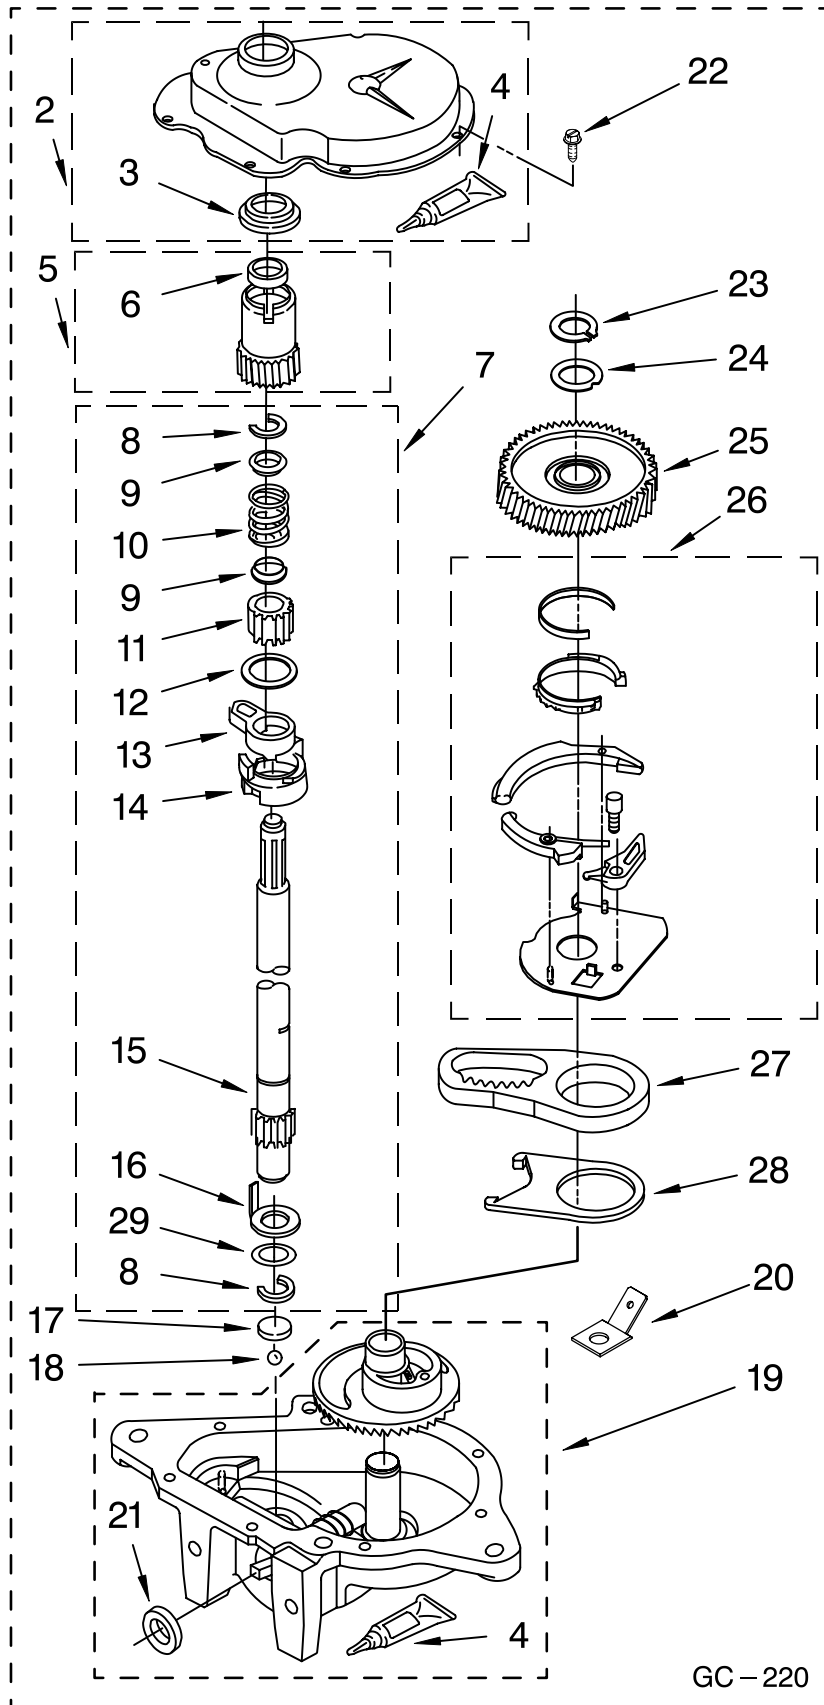

GEARCASE PARTS

For Models: MET3800TW1
(Designer White)

Illus. No.	Part No.	DESCRIPTION
1	8532118	Gearcase (Complete)
2	285202	Cover, Gearcase
3	3349985	Seal, Gearcase Cover
4	285195	Sealer, Gasket (.20 Fl. Oz.) (6 ml)
5	63320	Pinion, Spin (Includes Illus. 25)
6	356427	Seal, Spin Pinion
7	389387	Shaft, Agitator (Complete)
8	90369	Ring, Retaining (2)
9	62677	Retainer, Spring (2)
10	62676	Spring, Agitate
11	63273	Gear, Agitate (Includes 15 & 29)
12	62619	Washer, Agitate Gear
13	62580	Cam Follower (Includes 14)
14	62581	Cam, Agitate (Includes 13)
15	285509	Shaft, Agitator (Includes 11 & 29)
16	62618	Washer, Cam Thrust
17	16018	Bearing, Thrust (Includes 18)
18	85529	Ball, Bearing (Includes 17)
19	389230	Bottom and Pinion, Gearcase
20	3949116	Block Tab, Terminal
21	285352	Seal, Thrust Plug
22	3351614	Screw, Gearcase Cover Mounting (8) (10-24 x 3/8)
23	3362552	Ring, Retaining
24	285735	Washer Kit, Thrust
25	62570	Gear, Spin
26	388253	Neutral Assembly
27	3349296	Rack, Connecting
28	62621	Actuator, Shift
29	388815	Washer, Intermediate

GC-220

IMPORTANT: All Part Numbers Listed Are Whirlpool Numbers. Source Parts Through Whirlpool.