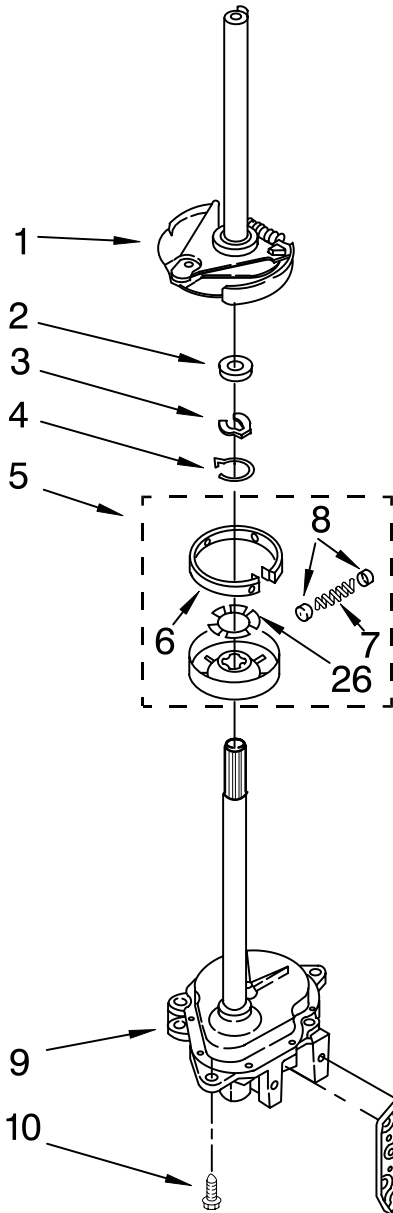

IMPORTANT: All Part Numbers Listed Are Whirlpool Numbers. Source Parts Through Whirlpool.

BRAKE, CLUTCH, GEARCASE, MOTOR AND PUMP PARTS

For Models: MET3800TW1

(Designer White)

Illus. No.	Part No.	DESCRIPTION
1	388951	Brake And Drive Tube (Complete) (Refer To Page 18 For Further Breakdown)
2	63292	Washer, Spin Tube Thrust
3	62697	Ring, Spin Tube Support
4	63283	Ring, Retainer
5	3951311	Clutch (Complete)
6	3951308	Band And Lining (Includes Illus. 7 & 8)
7	3946792	Spring & Damper Assembly
8	62646	Cap, Clutch Spring (2)
9	8532118	Gearcase (Complete)(Refer To Page 17 For Further Breakdown)
10	3357334	Screw, 5/16-24 x 5/8

IMPORTANT: All Part Numbers Listed Are Whirlpool Numbers. Source Parts Through Whirlpool.

MACHINE BASE PARTS

For Models: MET3800TW1
(Designer White)

Illus. No.	Part No.	DESCRIPTION
1	343641	Screw, Bracket Mounting (10-16 x 1/2)
2	64067	Bracket, Spring Outer (2)
3	63907	Spring, Suspension (3)
4	8575214	Support & Brake, Tub
5	64065	Bracket, Spring Outer (L.F.)
7	3400076	Screw, 10-32 x 5/8
9	3350506	Retainer, Hose
10	63134	Ring, Sound Deadening
11	63806	Retainer, Suspension Spring
12	3400501	Screw, 5/16-18 x 1 3/32
13	8546455	Bearing, Centerpost (2)
14	357409	Seal, Centerpost (3)
15	388492	Spring, Counterweight
16	62568	Pad, Plate
17	3946509	Plate, Suspension (Includes Illus. 16)
18	3363660	Pad, Base
19	3349343	Base Assembly (Includes Illus. 11 & 18)
21	3349749	Restrainer, Base
22	3349340	Washer (2)
23	8577376	Seal, Centerpost
24	285203	Centerpost Bearing Kit (Includes Illus. 13, 14 & 23)