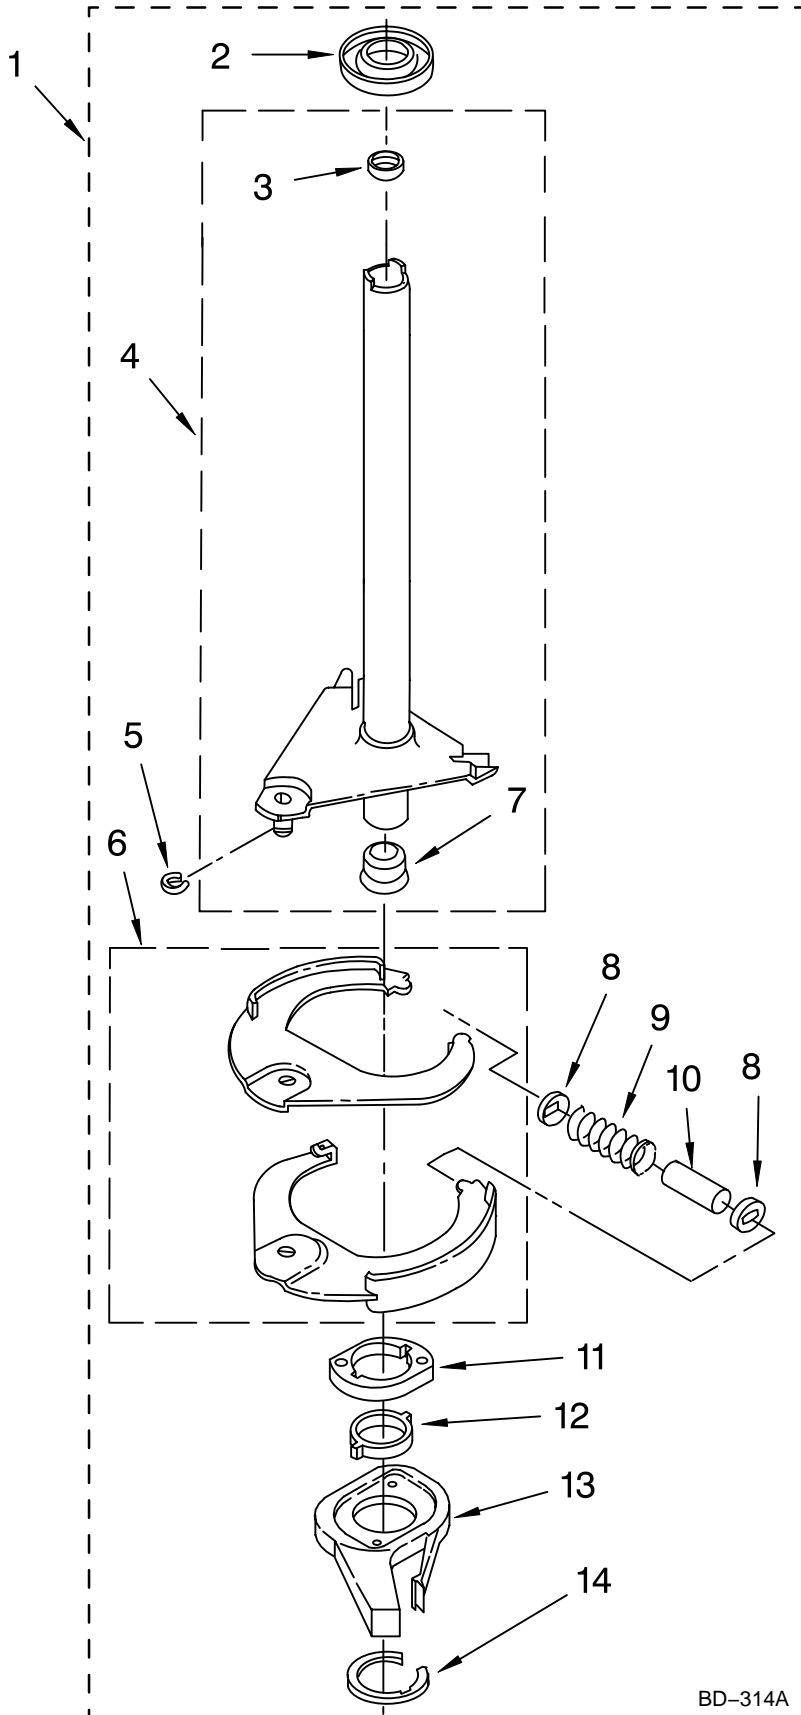

BRAKE AND DRIVE TUBE PARTS

For Models: MET3800TW1
(Designer White)

Illus. No.	Part No.	DESCRIPTION
1	388951	Brake And Drive Tube (Complete)
2	62658	Ring, Thrust
3	356427	Seal, Drive Tube
4	64027	Tube, Basket Drive (Includes Illus. 3, 4, 5 & 9)
5	64035	Ring, Retaining
6	64232	Shoe, Brake (2)
7	62703	"T" Bearing, Spin Tube
8	3353956	Cap, Brake Spring (2)
9	62647	Spring, Brake
10	3355360	Sleeve, Brake Spring
11	661516	Cam, Brake Release
12	63022	Sleeve, Cam
13	64194	Driver, Brake Cam
14	90368	Ring, Retaining

FOLLOWING PARTS NOT ILLUSTRATED

285208 Lubricant
(Use Only In Brake Shoe Assembly On Roller & Pin)

IMPORTANT: All Part Numbers Listed Are Whirlpool Numbers. Source Parts Through Whirlpool.