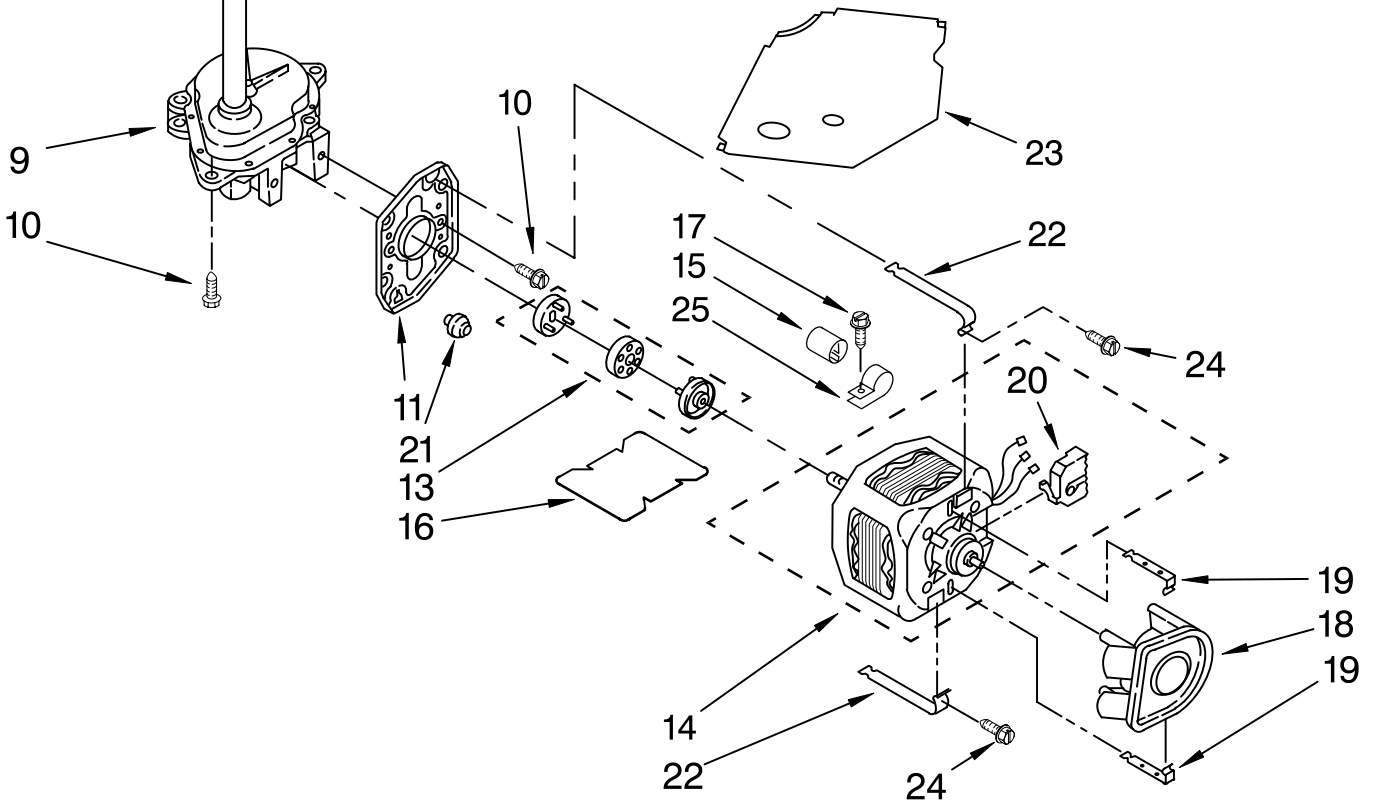

IMPORTANT: All Part Numbers Listed Are Whirlpool Numbers. Source Parts Through Whirlpool.