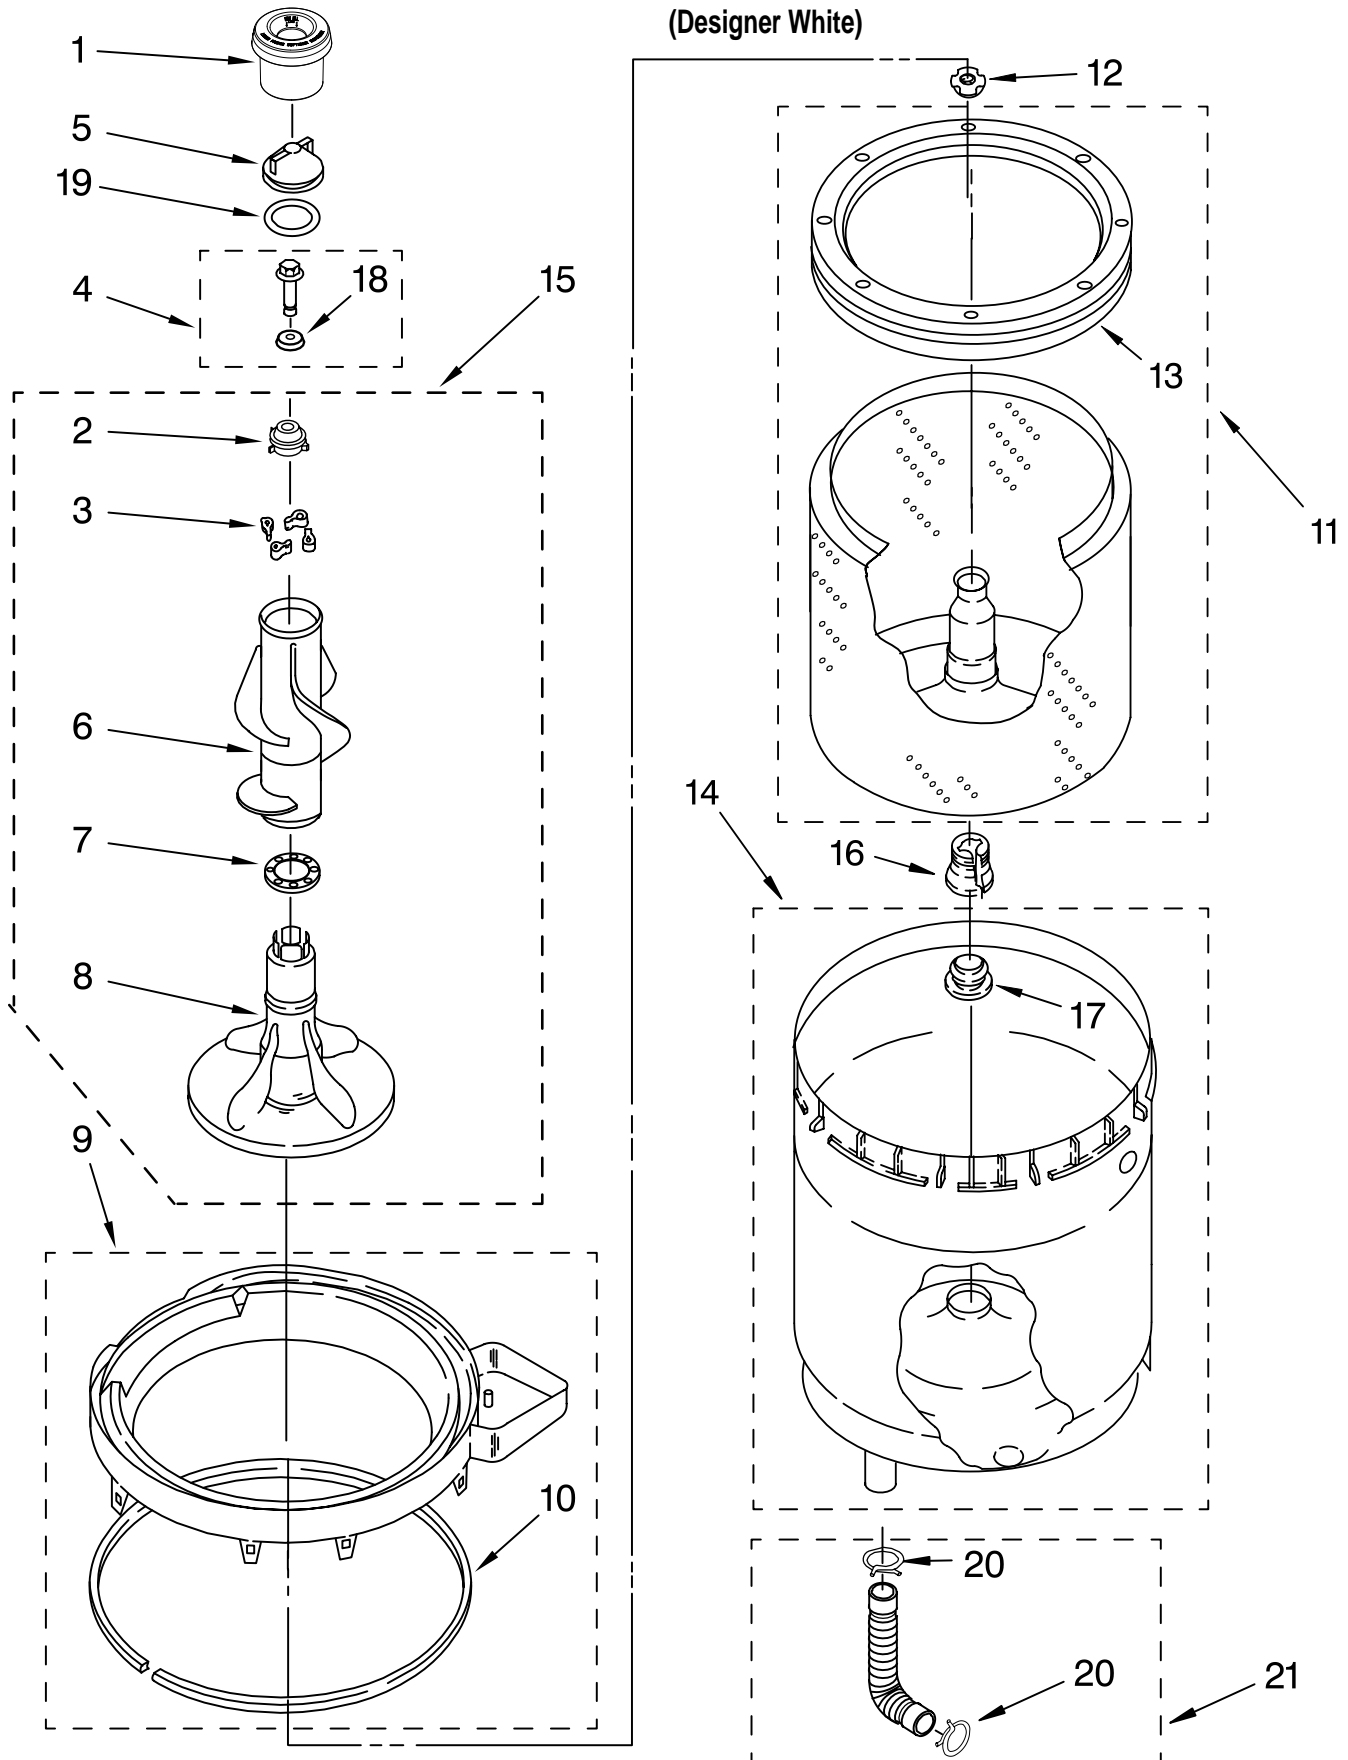

AGITATOR, BASKET AND TUB PARTS

For Models: MET3800TW1

(Designer White)

IMPORTANT: All Part Numbers Listed Are Whirlpool Numbers. Source Parts Through Whirlpool.

AGITATOR, BASKET AND TUB PARTS

For Models: MET3800TW1
(Designer White)

Illus. No.	Part No.	DESCRIPTION
1	3350834	Dispenser, Assembly
2	3947410	Cam Driven
3	3366877	Dog, Agitator (4)
4	358237	Screw & Washer
5	387094	Cap, Barrier
6	3349610	Mover, Agitator Clutch
7	3351014	Spacer, Thrust
8	3349578	Agitator
9	8528150	Tub Ring
10	3976308	Gasket, Tub Ring
11	3979385	Basket
12	21366	Nut, Spanner
13	8519788	Ring, Balance
14	3349292	Tub
15	3349743	Agitator, (Complete)
16	389140	Block, Drive
17	383727	Gasket, Centerpost
18	3949550	Washer
19	3348855	Seal, Inner Cap
20	3363366	Clamp, Hose (2)
21	3951449	Hose & Clamp Assembly

IMPORTANT: All Part Numbers Listed Are Whirlpool Numbers. Source Parts Through Whirlpool.