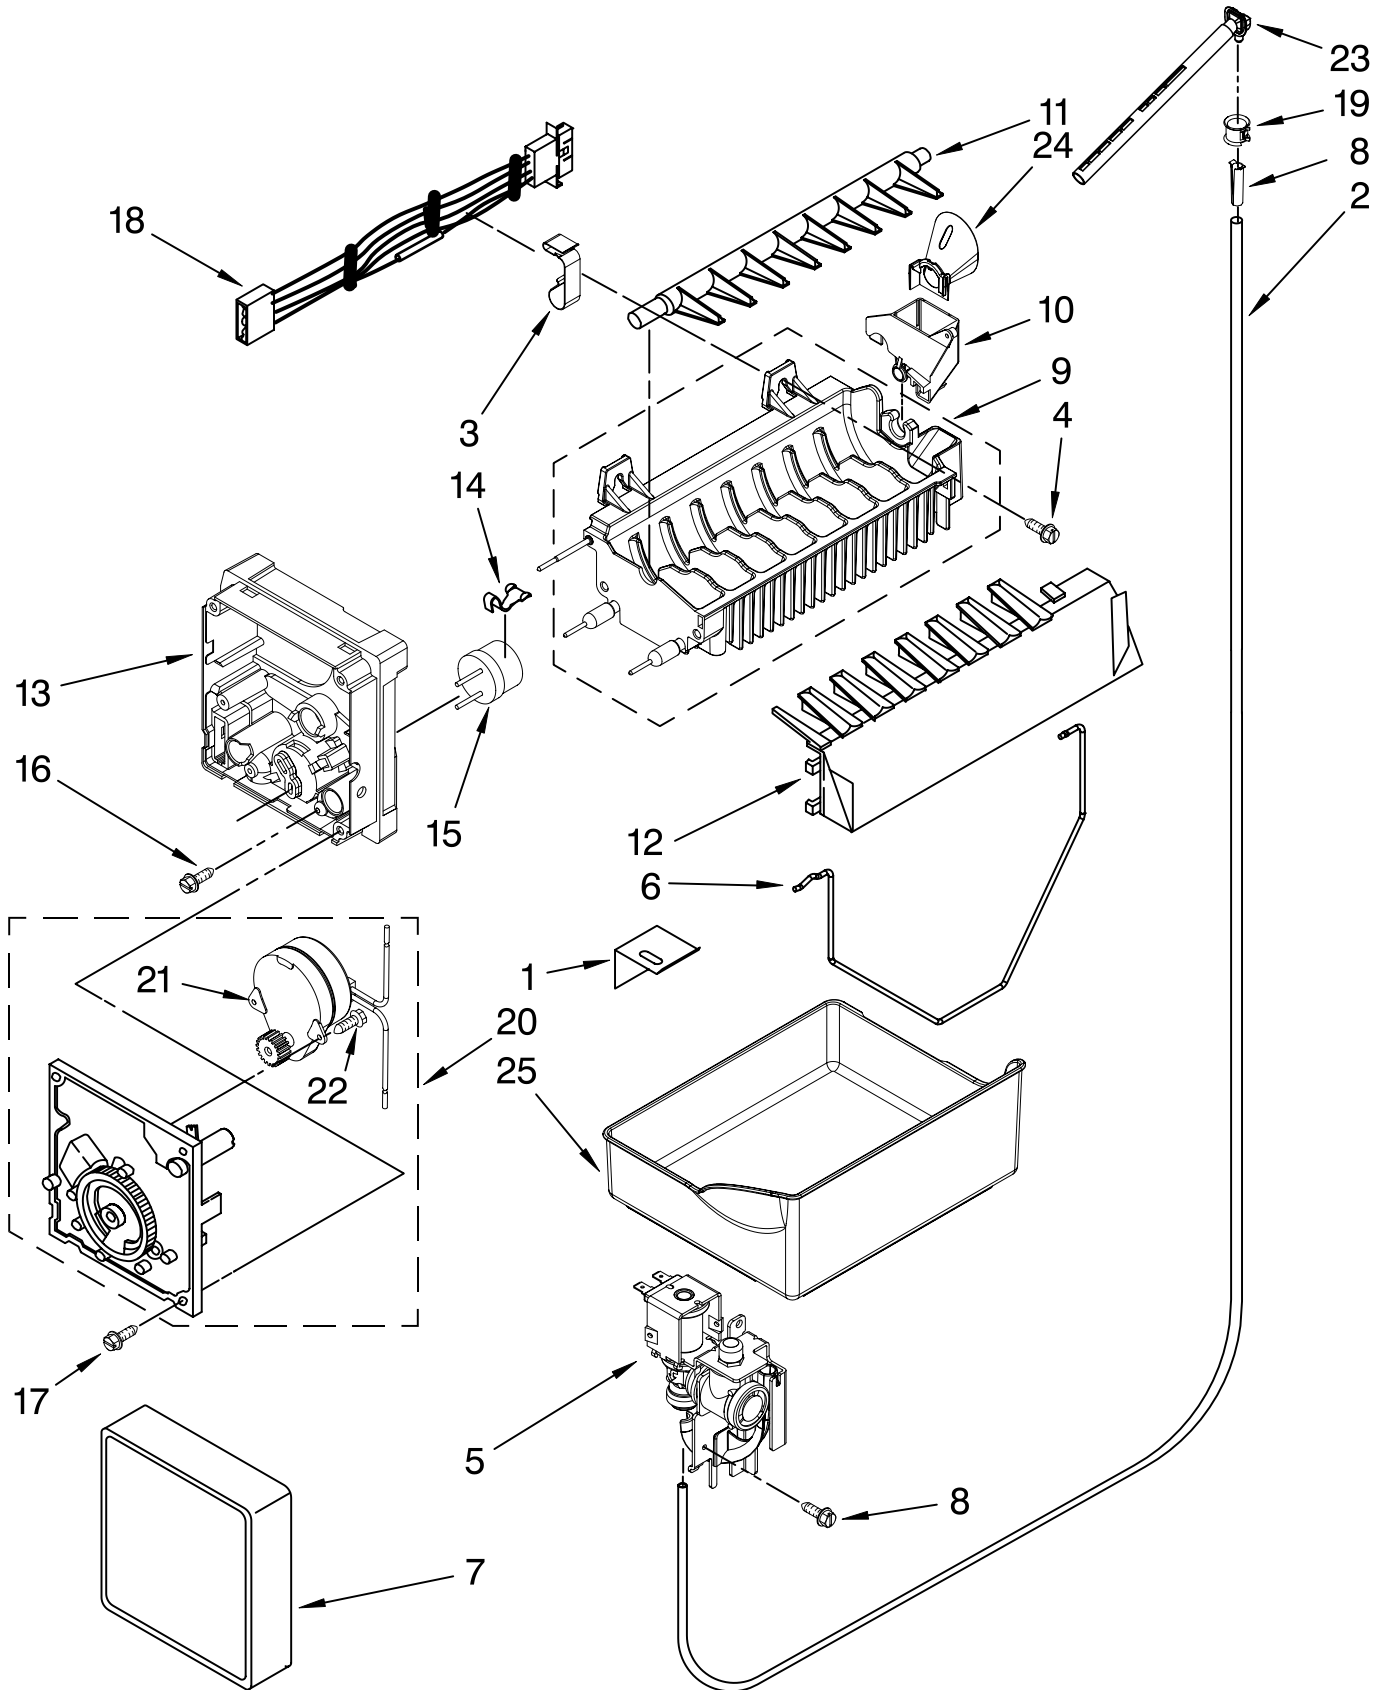

ICEMAKER PARTS

For Models: MBF2256KEW2, MBF2256KEB2, MBF2256KEQ2
(White) (Black) (Bisque)

FOR ORDERING INFORMATION REFER TO PARTS PRICE LIST

ICEMAKER PARTS

For Models: MBF2256KEW2, MBF2256KEB2, MBF2256KEQ2
(White) (Black) (Bisque)

Illus. No.	Part No.	DESCRIPTION
1	2256086	Bracket, Ice Maker
2	B5705333SP	Tube, Plastic
3	10526702	Clamp
4	489276	Screw
5	W10219716	Valve-Inlet
6	12868001	Arm-Shut Off
7	12582501	Cover, Front
8	A3223101SP	Insert, Tube
9	W10122527	Mold & Heater Assembly (Also Order 542638)
10	628515	Cup Water fill
11	627843	Ejector
12	2182124	Ice Stripper
13	2194712	Support
14	2315522	Retainer
15	628397	Thermostat Order 542369 Cement Alumilastic)
16	8533917	Screw
17	489464	Screw
18	D7813011	Harness, Ice Maker
19	M0114003SP	Clip, Speed
20	W10223929	Module Assembly (Includes Items 21 & 22)
21		Motor (Not Available, Order #20)
22	489136	Screw
23	10463203SP	Elbow, Fill Tube
24	12918001	Funnel, Fill Tube
25	12695001N	Pan, Ice
100	W10190978	Complete Ice Maker

FOR ORDERING INFORMATION REFER TO PARTS PRICE LIST