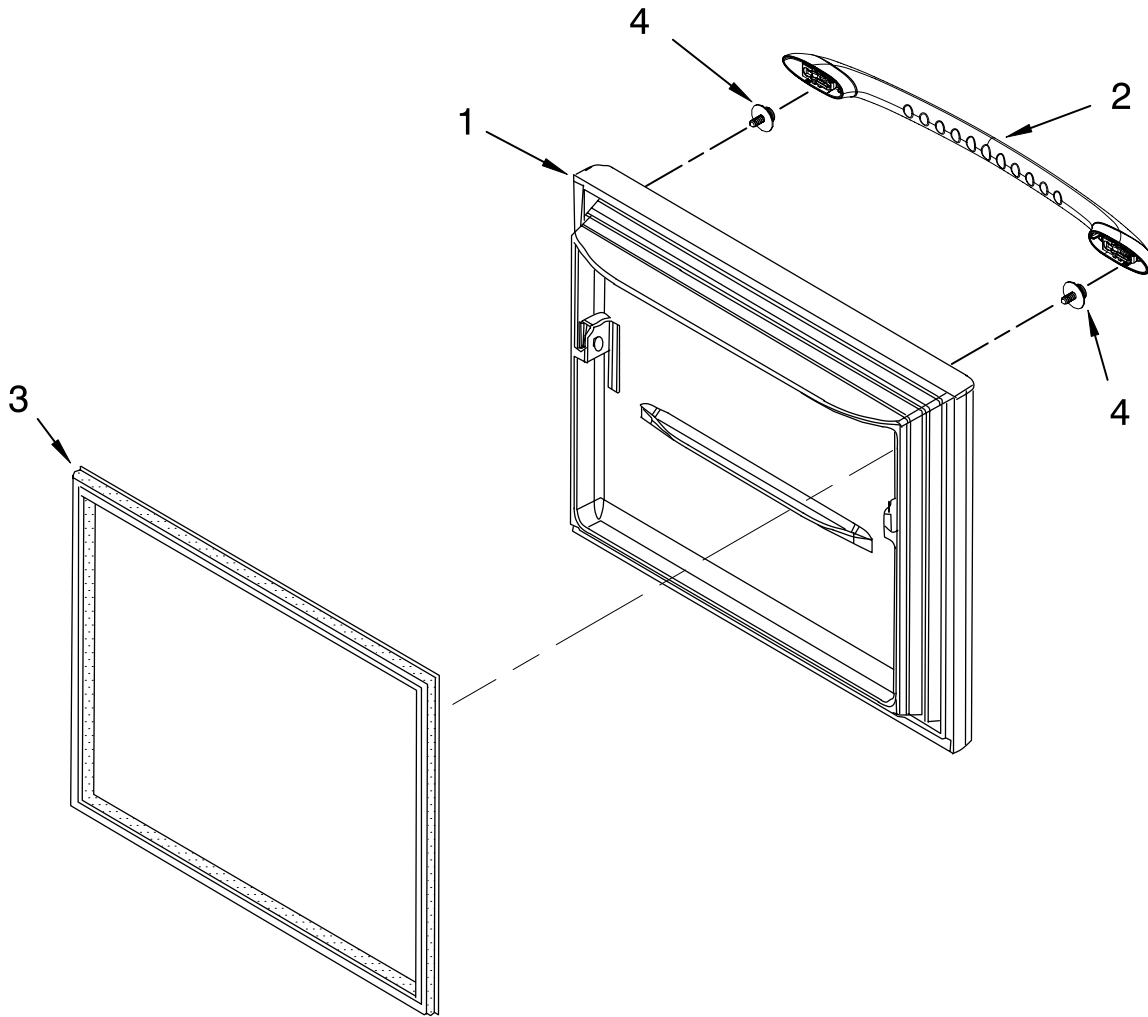

FREEZER DOOR PARTS

For Models: MBF2256KEW2, MBF2256KEB2, MBF2256KEQ2
(White)   (Black)   (Bisque)

Illus. No.	Part No.	DESCRIPTION
1		Door, Freezer
	13092202WQ	White
	13092202BQ	Black
	13092202QQ	Bisque

Illus. No.	Part No.	DESCRIPTION
2		Handle, Door
	W10119651N	White
	W10119653N	Black
	W10119652N	Bisque

Illus. No.	Part No.	DESCRIPTION
3		Gasket, Door
	W10164036	White
	W10164037	Black
4	12992902	Screw, Handle

FOR ORDERING INFORMATION REFER TO PARTS PRICE LIST