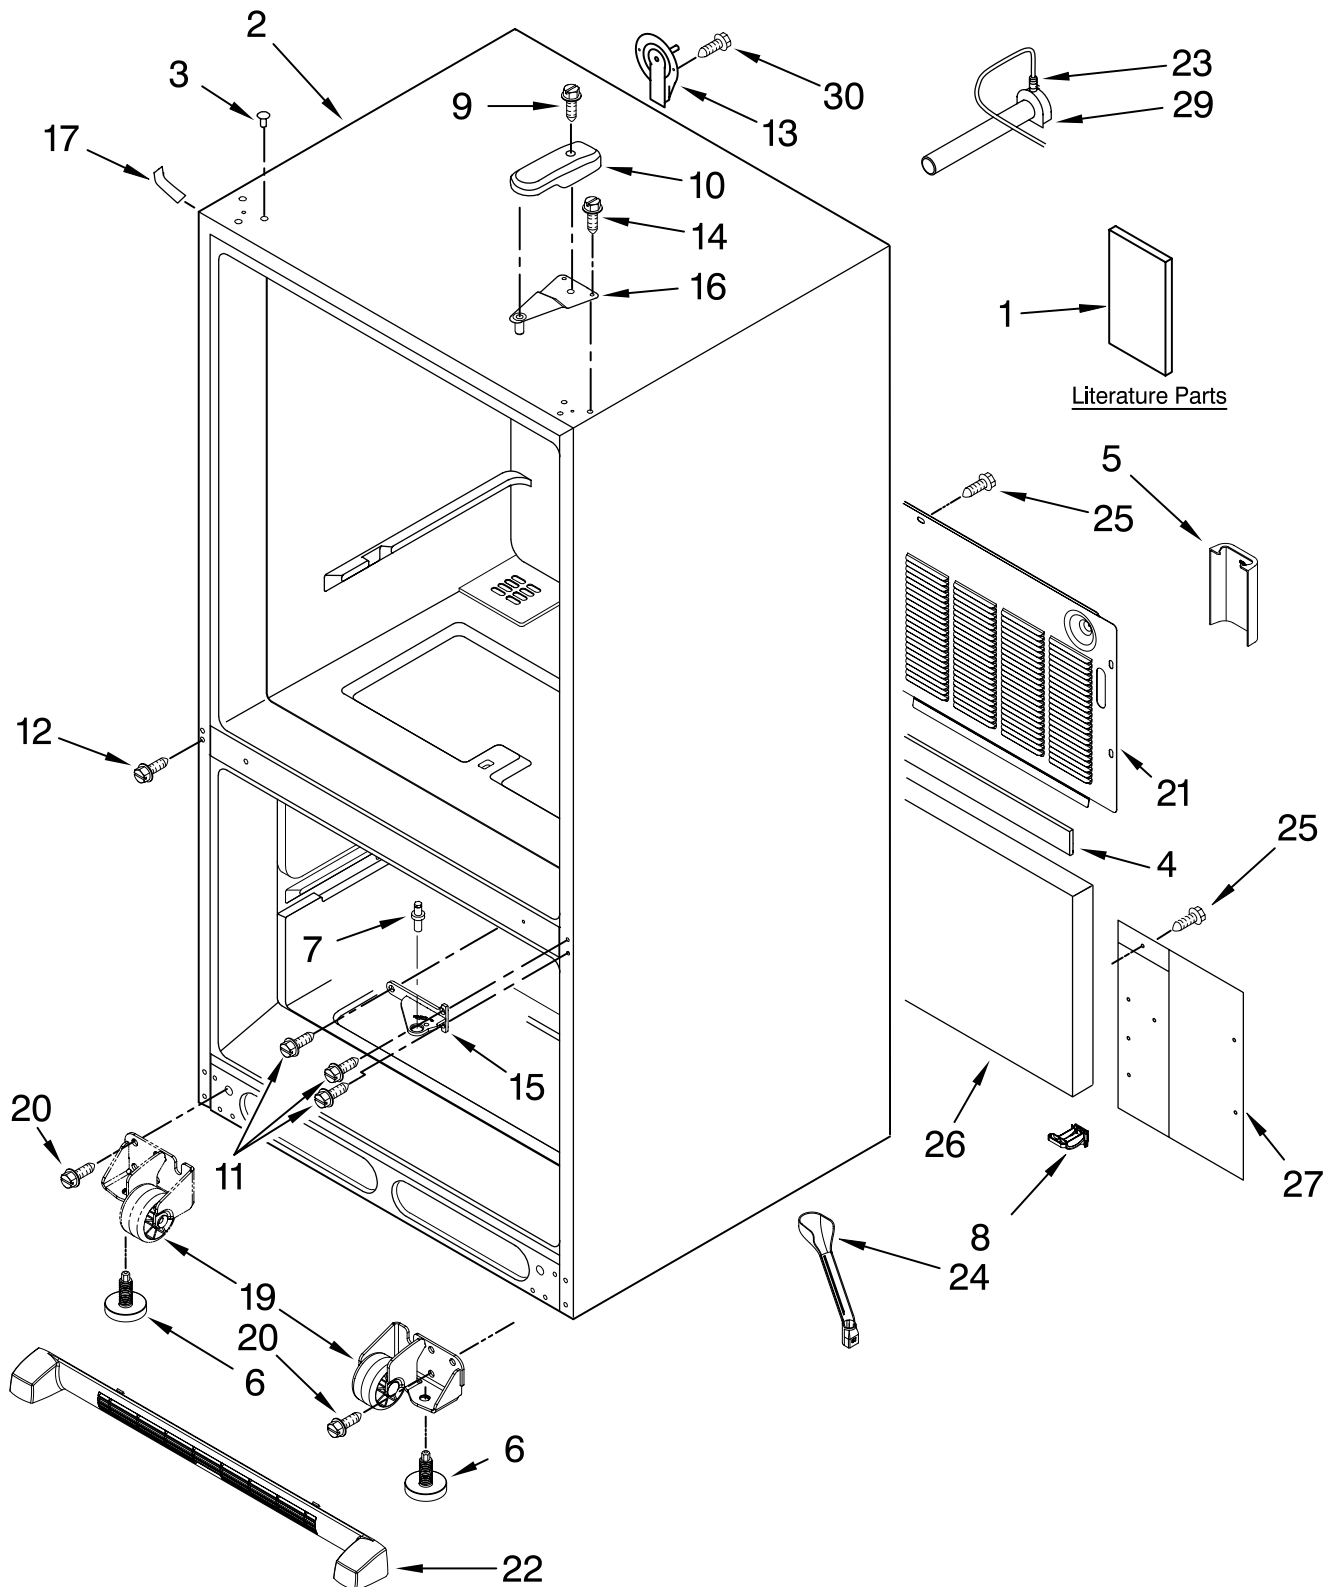

For Models: MBF2256KEW2, MBF2256KEB2, MBF2256KEQ2
(White) (Black) (Bisque)

FOR ORDERING INFORMATION REFER TO PARTS PRICE LIST

CABINET PARTS

For Models: MBF2256KEW2, MBF2256KEB2, MBF2256KEQ2
(White) (Black) (Bisque)

Illus. No.	Part No.	DESCRIPTION	Illus. No.	Part No.	DESCRIPTION	Illus. No.	Part No.	DESCRIPTION
1		Literature Parts	10		Cover, Hinge	19		Roller Assembly
	W10175446	Use & Care Guide		12477601W	White		W10212382	Left
	W10183257	Energy Guide		12477601B	Black		W10212381	Right
	W10238840	Tech Sheet		12477601C	Bisque	20	12991302	Screw (4)
2		Cabinet (Not a Servicable Part)	11	12990101	Screw	21	W10210979	Cover, Unit
3		Plug, Button (3)	12	12990521	Screw	22		Grille, Toe
	M0310729	White	13	12726003	Cover, Water Line		W10236195	White
	M0310731	Black	14	12992403	Screw (3)		W10236196	Black
	M0310738	Bisque	15		Hinge, Center		W10236197	Bisque
4	B5759655	Gasket		12607103WD	White	23	M0114003SP	Clip, Speed
5	W10208592	Guard, Water Valve		12607104ED	Black	24	W10210988	Tube, Drain
6	W10141622	Foot, Brake	16	12566604ED	Hinge, Top	25	12990511	Screw
7	10351006	Pin, Center Hinge	17		Cover, Corner	26	12820505	Fiber, Acoustic
8	W10216614	Sweep, Water Valve		12587703W	White	27	12479802	Cover, Water Valve
9	12992602	Screw		12587703B	Black	29	10463203SP	Elbow, Fill Tube
				12587703C	Bisque	30	12990504	Screw

FOR ORDERING INFORMATION REFER TO PARTS PRICE LIST