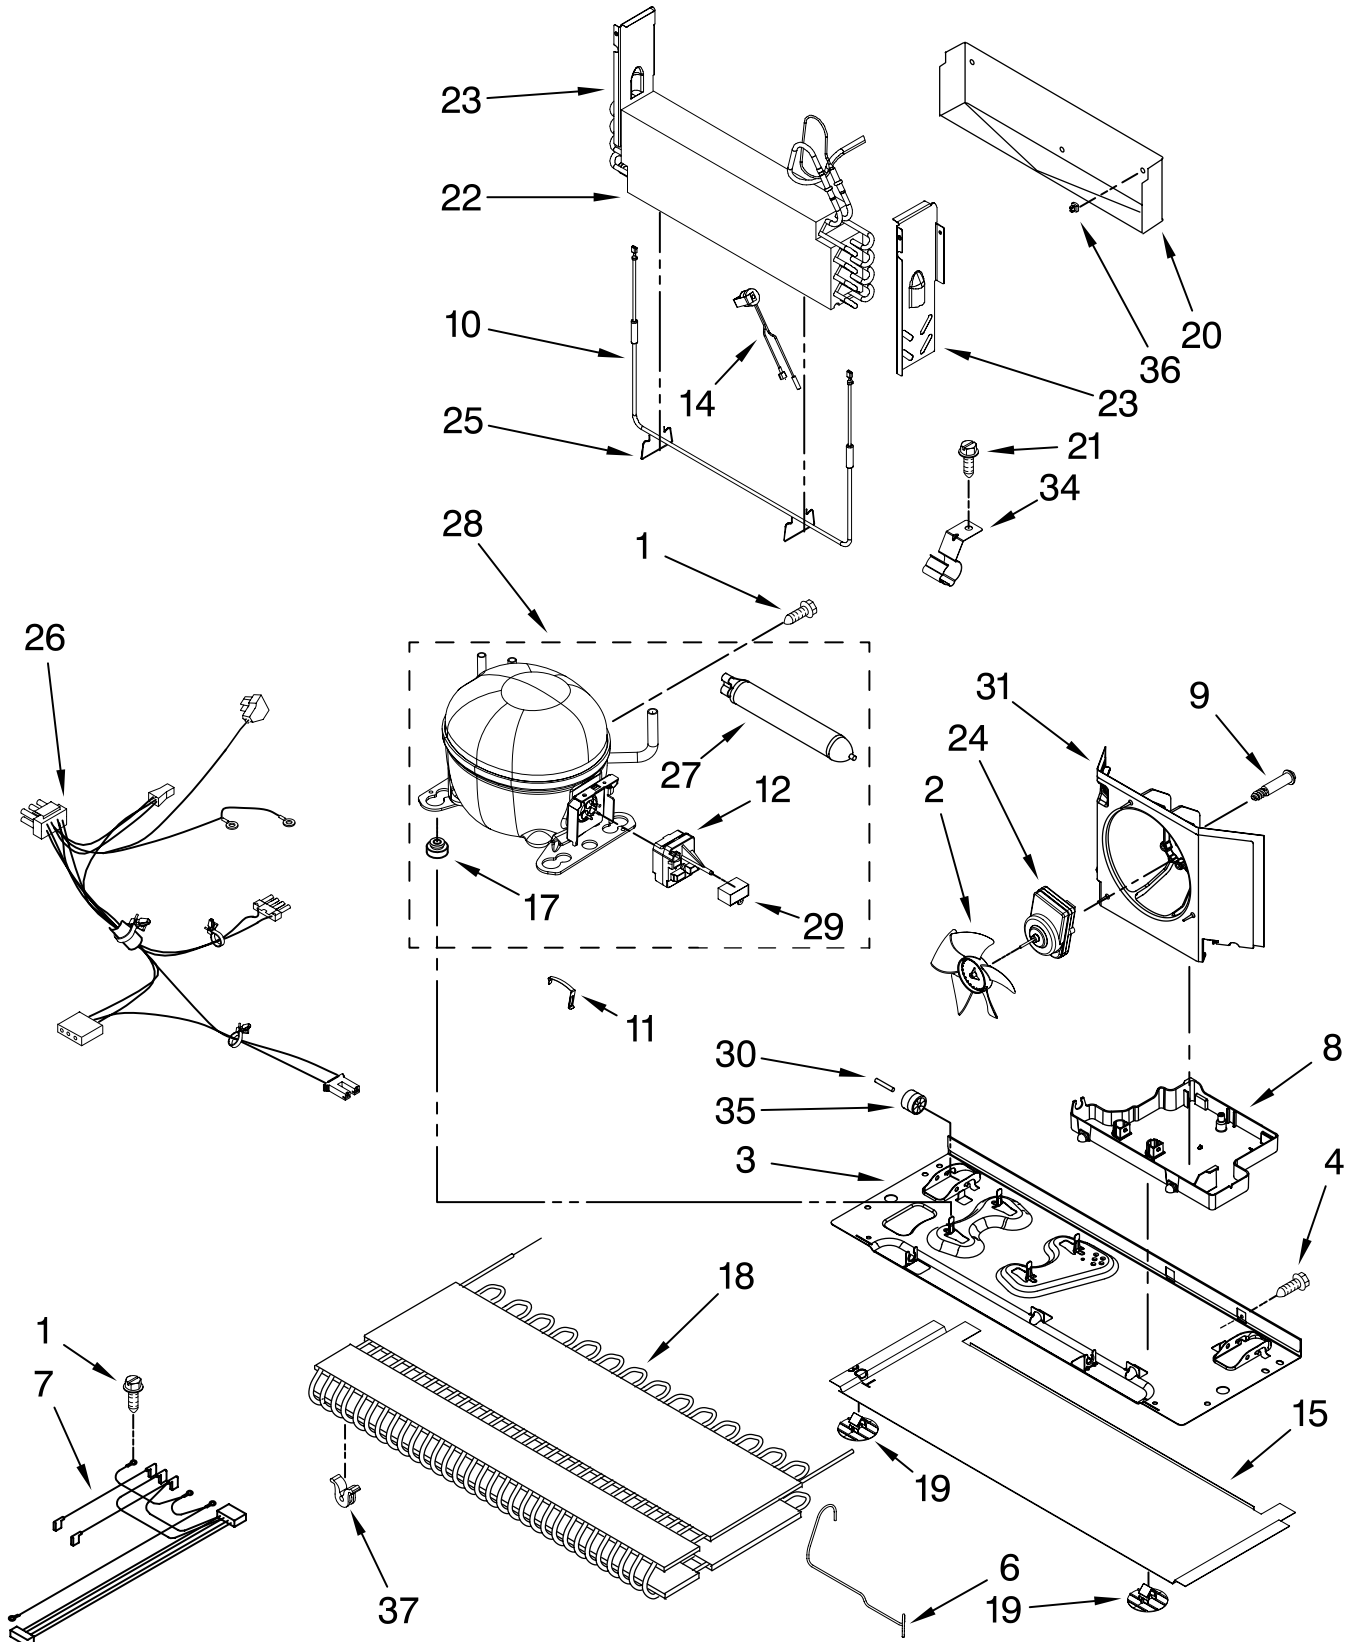

UNIT PARTS

For Models: MBF2256KEW2, MBF2256KEB2, MBF2256KEQ2
(White) (Black) (Bisque)

FOR ORDERING INFORMATION REFER TO PARTS PRICE LIST

UNIT PARTS

For Models: MBF2256KEW2, MBF2256KEB2, MBF2256KEQ2
(White) (Black) (Bisque)

Illus. No.	Part No.	DESCRIPTION
1	12992301	Screw
2	12825803	Blade, Fan
3	W10210983	Basepan
4	12990511	Screw
6	W10217745	Tube, Discharge
7	W10224241	Harness, Evap Heater
8	W10189185	Pan, Drain
9	W10216919	Screw, Shoulder
10	12729128	Evaporator Heater
11	W10174384	Strap, Bale
12		Start Protect, Combo
	W10197426	Production
	W10136414	Service
14	12639324SP	Thermostat, Defrost
15	W10206337	Extension, Basepan
17	10835903SP	Grommet (4)
18	W10135027	Condenser
19	W10206339	Fastener, Basepan Extension

Illus. No.	Part No.	DESCRIPTION
20	12225402WD	Tray, Drip
21	12990701	Screw
22	12726402	Evaporator
23		Dam
	12225702	Right Side
	12225602	Left Side
24	12825101	Motor, Fan
25	10428101	Clip, Heater
26	W10234024	Harness, Unit
27	W10143759	Drier
28	W10130129	Compressor Kit (Contains Items 12, 17, 27, & 29)
29	2264017	Capacitor
30	12477202	Axle, Roller
31	W10189184	Shroud
34	10547003	Clip, Drier
35	12477102	Roller (2)
36	10623002	Clip, Evap (2)
37	W10137529	Grommet (4)

Illus. No.	Part No.	DESCRIPTION
Following Parts Not Illustrated and Optional Parts Not Included		
	978025	Valve, Access (1/4")
	978026	Valve, Access (5/16")
	978027	Valve, Access (3/8")
	978028	Valve, Access (1/2")
	978029	Valve, Access (5/8")
	978030	Valve, Access (3/4")
	876764	Valve, Access (3/16")

REFRIGERANT CHARGE

5.25 Ozs.
(R-134A)

FOR ORDERING INFORMATION REFER TO PARTS PRICE LIST