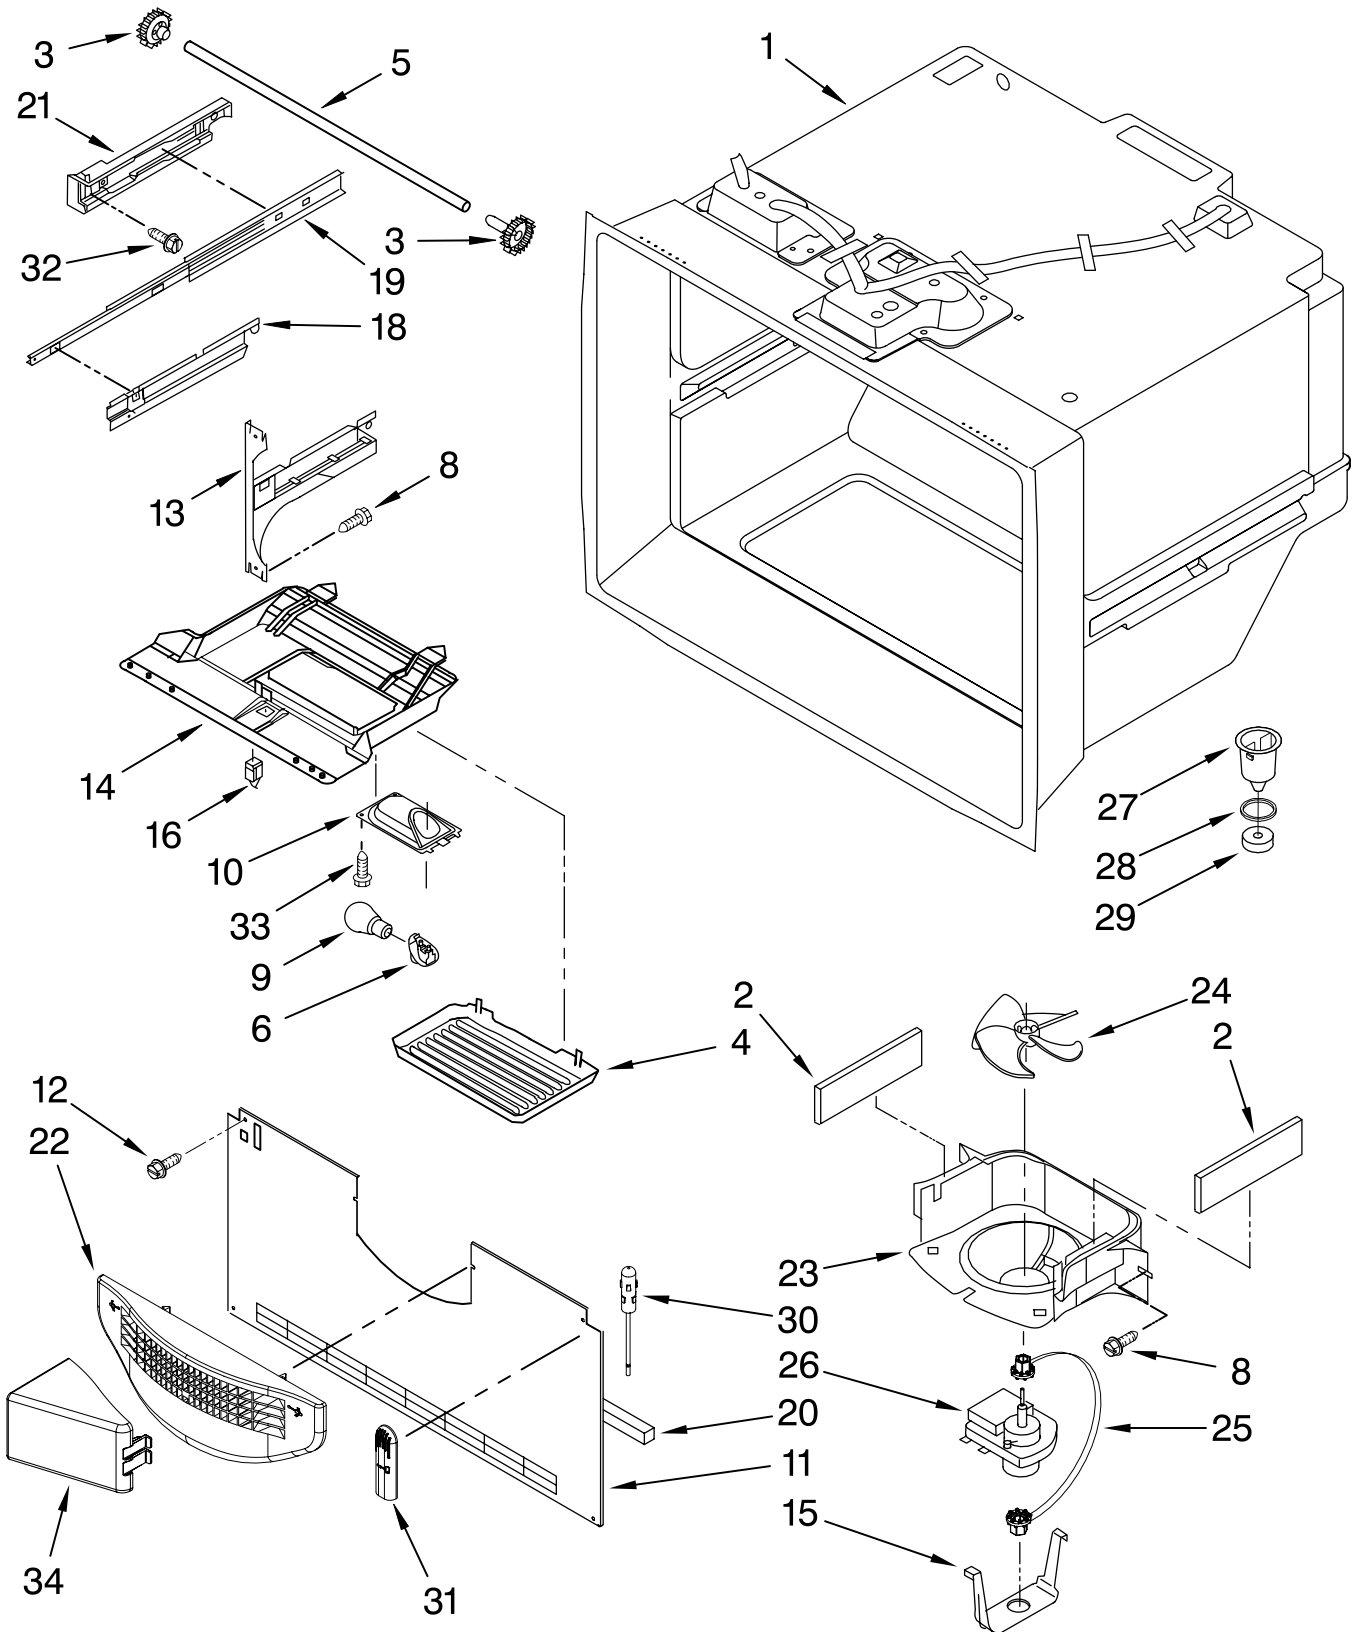

FREEZER LINER PARTS

For Models: MBF2256KEW2, MBF2256KEB2, MBF2256KEQ2
(White) (Black) (Bisque)

FOR ORDERING INFORMATION REFER TO PARTS PRICE LIST

FREEZER LINER PARTS

For Models: MBF2256KEW2, MBF2256KEB2, MBF2256KEQ2
(White) (Black) (Bisque)

Illus. No.	Part No.	DESCRIPTION
1		Liner (Not A Serviceable Part)
2	A3189392	Gasket, Foam (2)
3	12002497	Gear (2) (Includes RH & LH)
4	12804901	Cover, Light
5	12812902WD	Shaft
6	12570701V	Socket, Light
8	12990521	Screw (8)
9	W10194422V	Bulb, Light
10	12476401V	Housing, Frz. Light
11	12226111	Cover, Evaporator
12	12990101	Screw (7)
13		Bracket, Door
	W10122147	Left
	W10122148	Right
14	12805001	Housing, Lighting
15	13058002	Clip, Evap. Motor
16	12466105	Switch, Light
18		Bracket, Basket
	12812303	Left
	12812304	Right
19	W10120018	Slide, Drawer (2)
20	A3189395	Gasket, Bottom
21		Adapter, Slide
	W10128118	Left
	W10128119	Right
22	13024803	Cover, Fan Shroud
23	13057901	Shroud, Evap.Fan
24	2169142	Fan, Evaporator
25	W10121318	Grommet (2)
26	W10128551	Motor, Evaporator
27	D7753903	Funnel, Drain (Incl. # 28 & 29)
28	M0500703	Seal
29	B8381501	Gasket
30	12002355	Thermistor
31	12815301	Cover, Thermistor
32	12990501	Screw (6)
33	12991603V	Screw
34	W10157765	Diverter, Air

Following Parts Not Illustrated

13014801 Harness, Lights
(Freezer)

FOR ORDERING INFORMATION REFER TO PARTS PRICE LIST