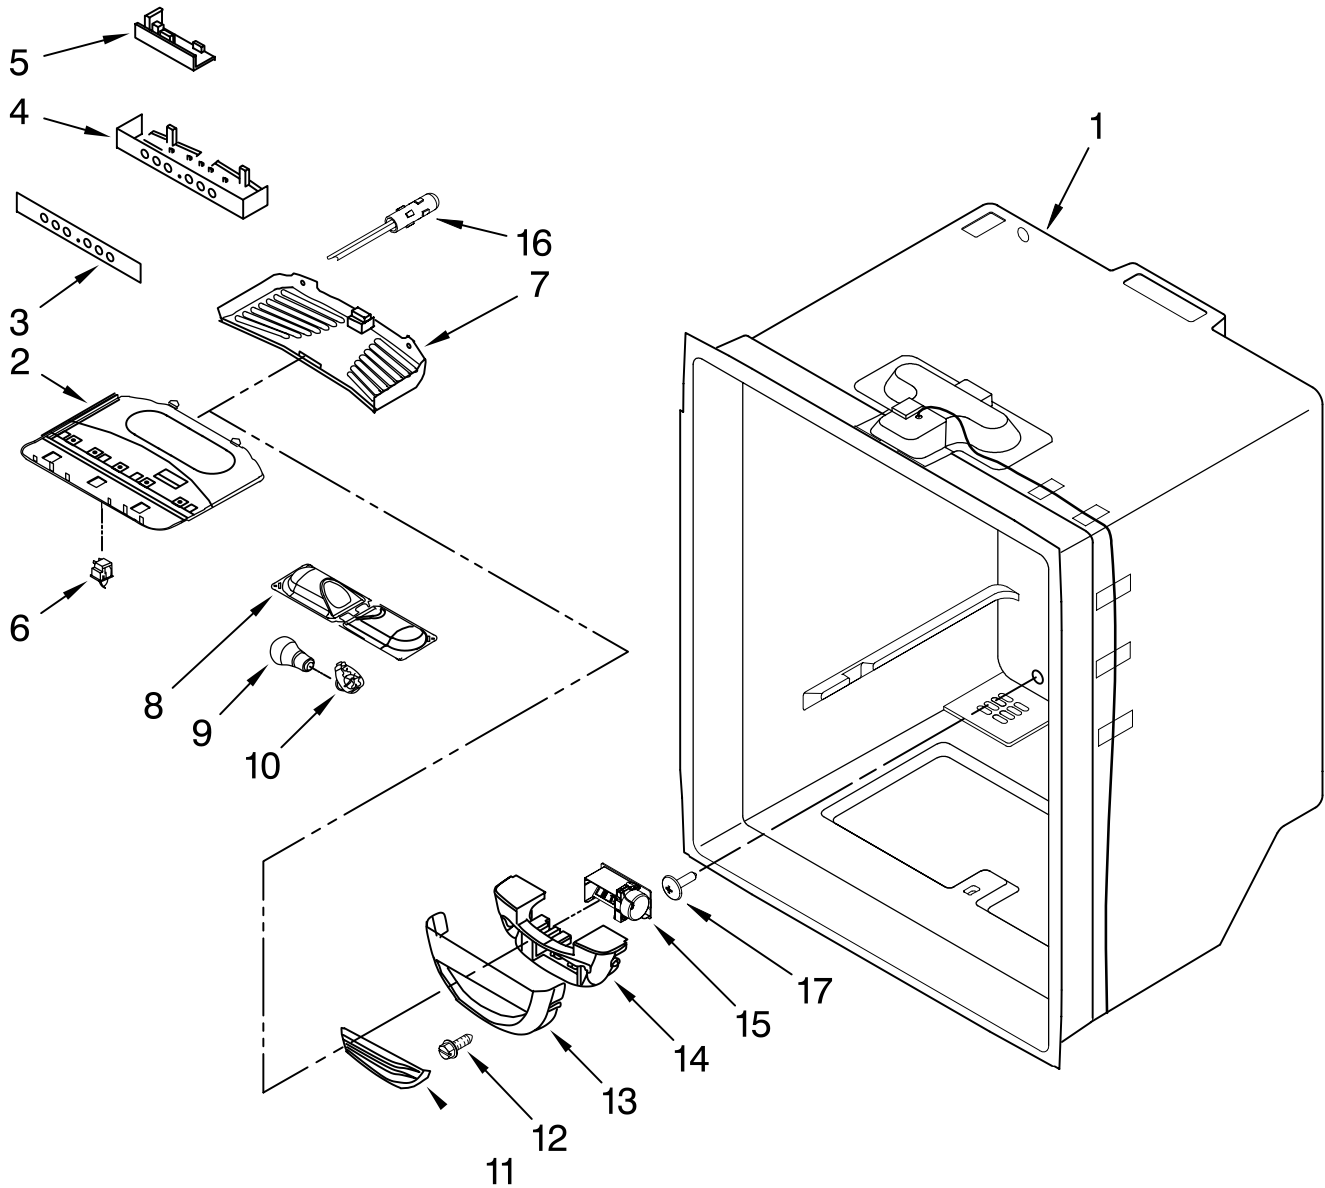

REFRIGERATOR LINER PARTS

For Models: MBF2256KEW2, MBF2256KEB2, MBF2256KEQ2
(White) (Black) (Bisque)

Illus. No.	Part No.	DESCRIPTION
1		Liner (Not A Serviceable Part)
2	12806301	Bracket, Control and Lights
3	12816502N	Overlay
4	12806406	Housing, Electronic Control
5	12868513	Board, Control
6	C3680310V	Switch, Light

Illus. No.	Part No.	DESCRIPTION
7	12806501	Cover, Light
8	12806601V	Housing, Light
9	W10194422V	Bulb, Light (2)
10	12570701V	Socket, Light (2)
11	12806801	Insert, Damper Cover
12	12990604	Screw (2)
13	12806701	Cover, Damper
14	13012402	Insulation

Illus. No.	Part No.	DESCRIPTION
15	W10196393	Control, Damper
16	12002355	Thermistor
17	M0310343	Plug Button
Following Parts Not Illustrated		
	12868701	Harness, Controls (Refrigerator) (Includes # 16)

FOR ORDERING INFORMATION REFER TO PARTS PRICE LIST