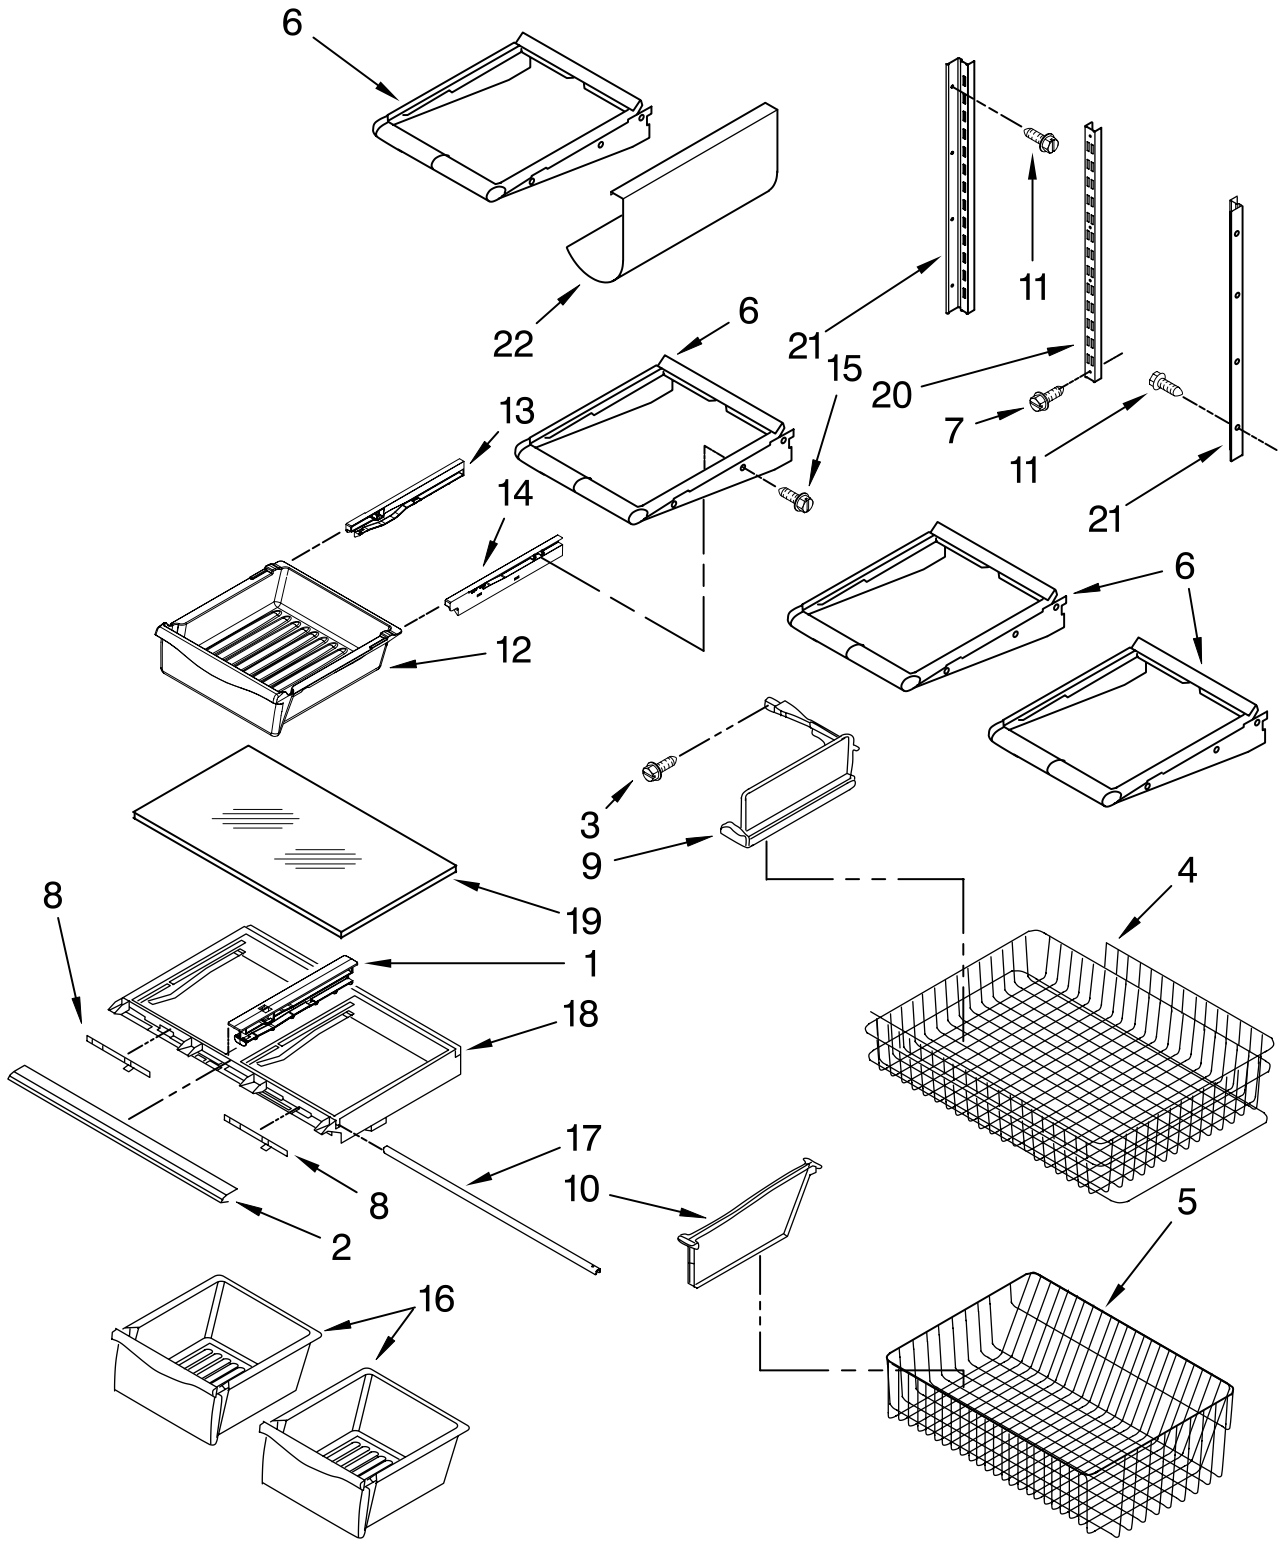

SHELF PARTS

For Models: MBF2256KEB11, MBF2256KEQ11, MBF2256KEW11
(Black) (Bisque) (White)

The model(s) number shown may be different than what is printed on the model/serial tag of your product. The number(s) shown combine the model number and the first two digits of the serial number from the product tag.

FOR ORDERING INFORMATION REFER TO PARTS PRICE LIST