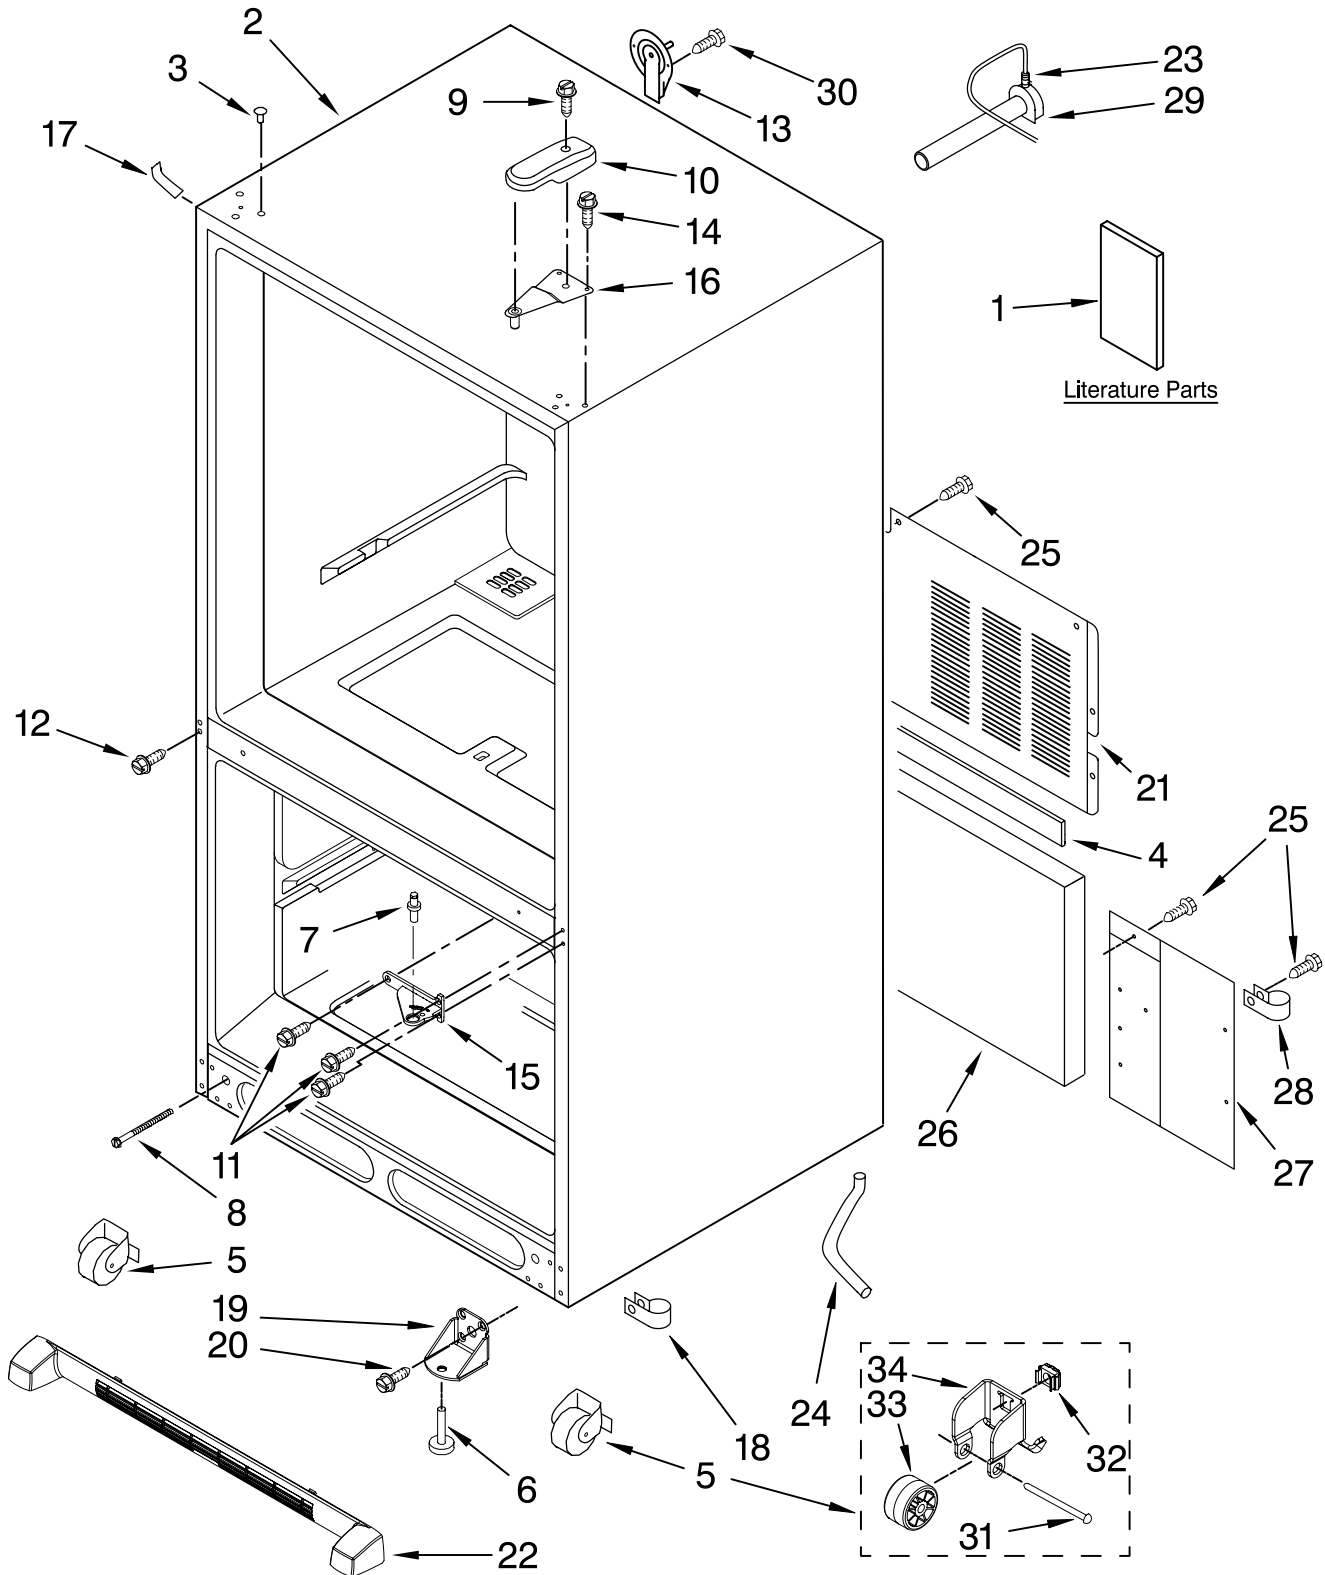

For Models: MBF2256KEB11, MBF2256KEQ11, MBF2256KEW11
(Black) (Bisque) (White)

The model(s) number shown may be different than what is printed on the model/serial tag of your product. The number(s) shown combine the model number and the first two digits of the serial number from the product tag.

FOR ORDERING INFORMATION REFER TO PARTS PRICE LIST