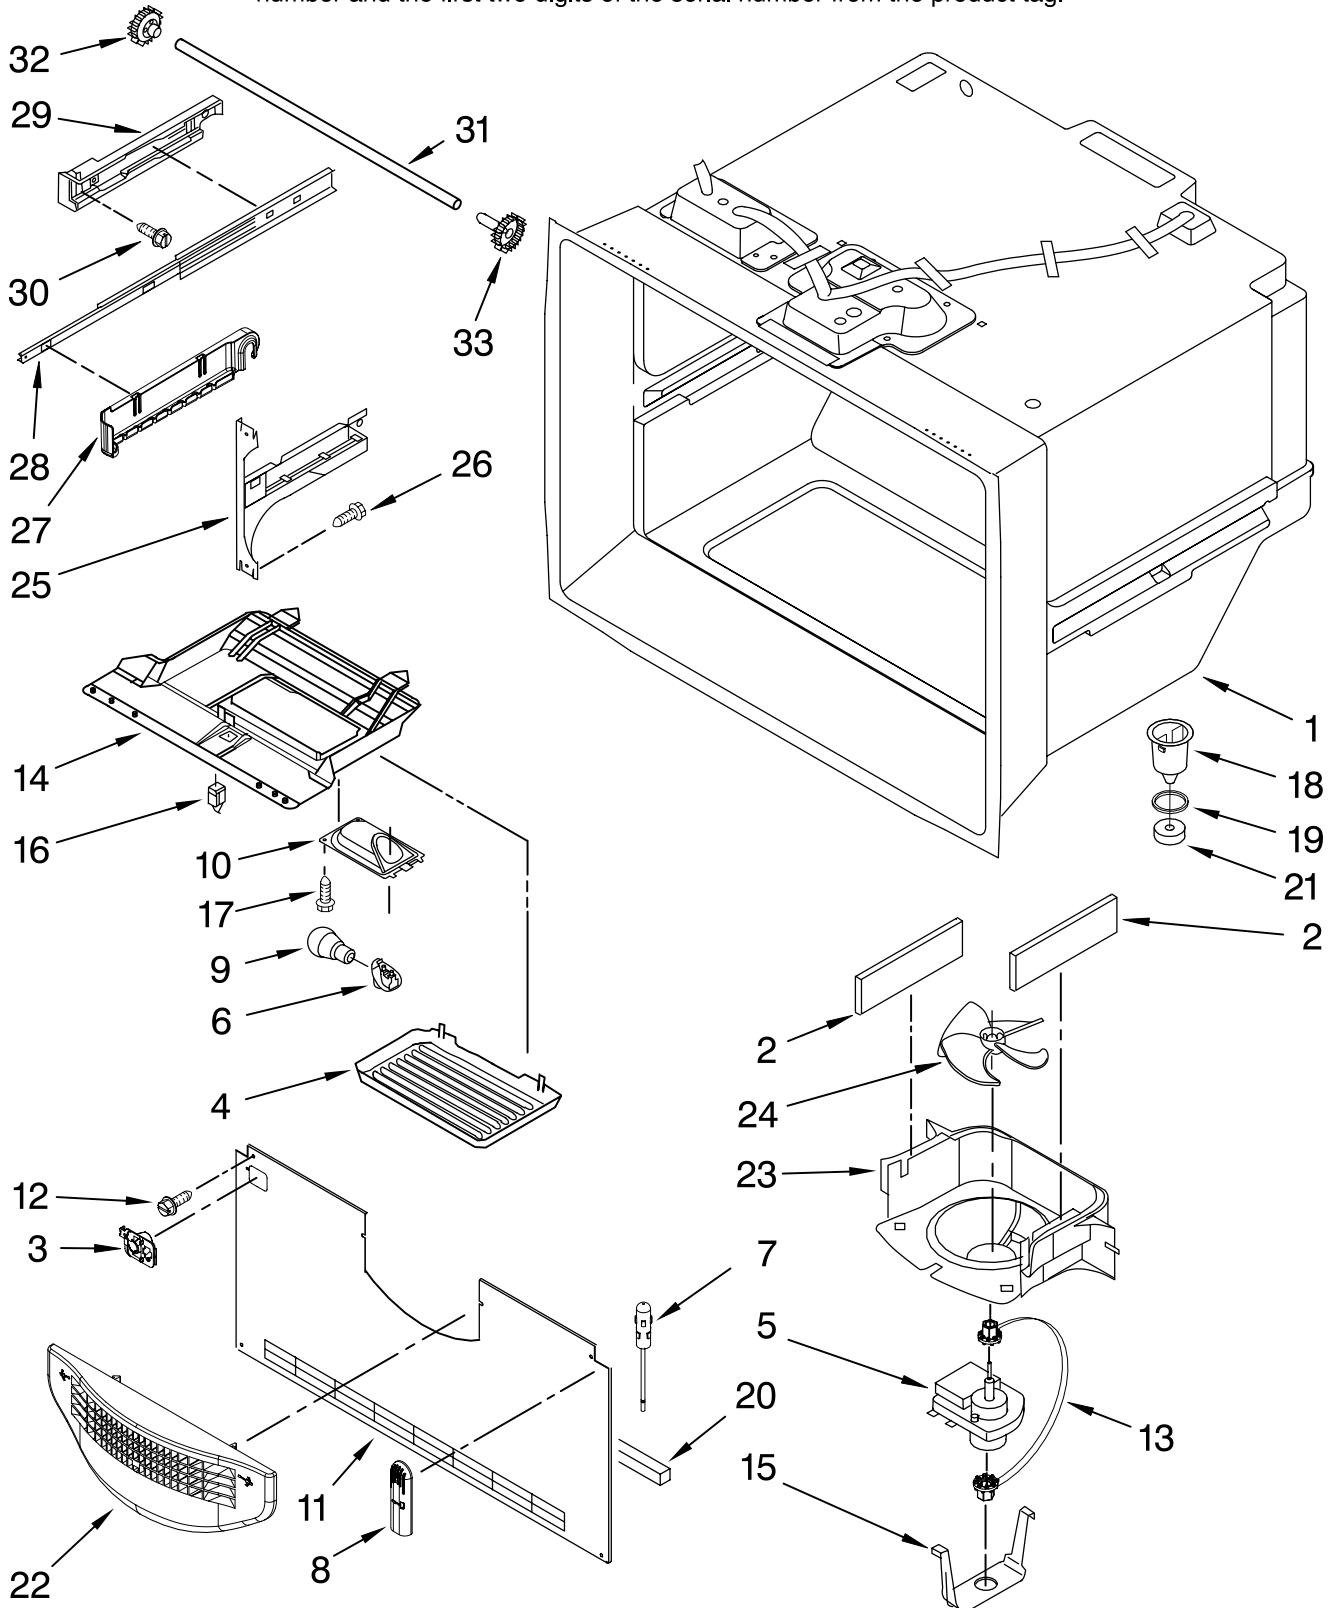

FREEZER LINER PARTS

For Models: MBF2256KEB11, MBF2256KEQ11, MBF2256KEW11
(Black) (Bisque) (White)

The model(s) number shown may be different than what is printed on the model/serial tag of your product. The number(s) shown combine the model number and the first two digits of the serial number from the product tag.

FOR ORDERING INFORMATION REFER TO PARTS PRICE LIST