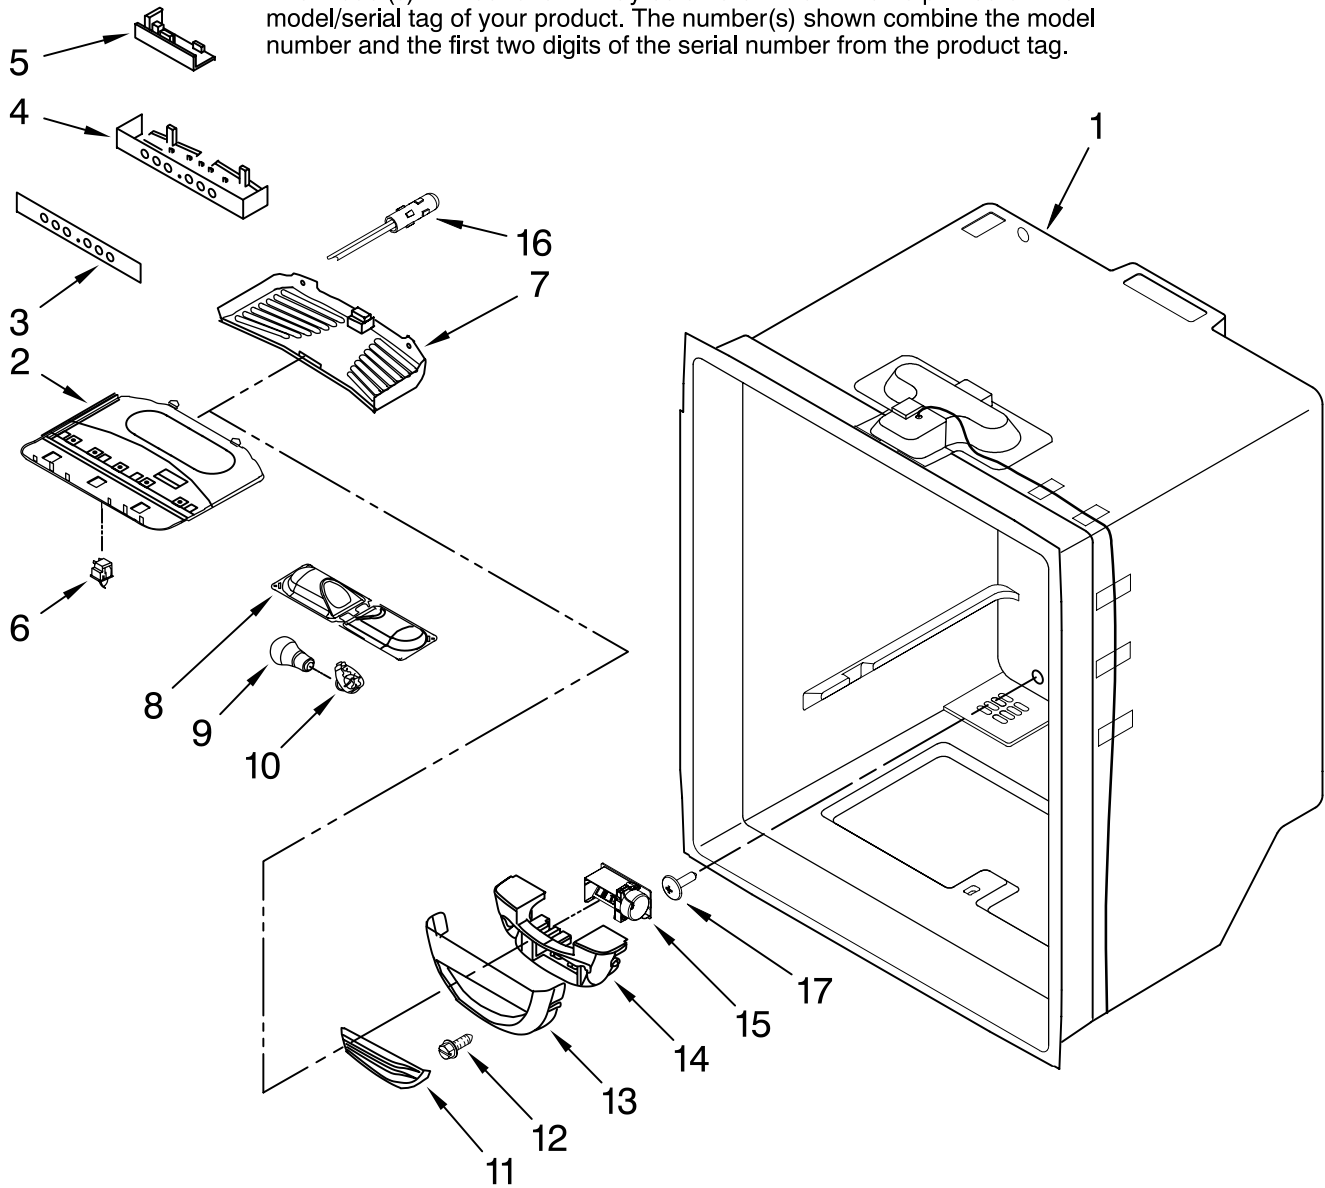

REFRIGERATOR LINER PARTS

For Models: MBF2256KEB11, MBF2256KEQ11, MBF2256KEW11

(Black)

(Bisque)

(White)

The model(s) number shown may be different than what is printed on the model/serial tag of your product. The number(s) shown combine the model number and the first two digits of the serial number from the product tag.

Illus. No.	Part No.	DESCRIPTION
1		Liner (Not A Serviceable Part)
2	Y67003896	Module, Light
3	67004058	Overlay
4	67003898	Module, Control
5	W10165748	Board, Control (Incl Instr Sheet)
6	C3680310	Switch, Light
7	67003897	Cover, Light

Illus. No.	Part No.	DESCRIPTION
8	67003901	Housing, Light
9	A0282812	Bulb, Light (2)
10	Y12570701	Socket, Light (2)
11	67003900	Insert, Damper Cover
12	67006602	Screw
13	67003899	Cover, Damper
14	67006604	Insulation
15	W10127429	Control, Damper (Includes Harness)

Illus. No.	Part No.	DESCRIPTION
16	12002355	Thermistor
17	M0310343	Plug Button White
Following Parts Not Illustrated		
	67004033	Harness, Controls (Refrigerator)

FOR ORDERING INFORMATION REFER TO PARTS PRICE LIST