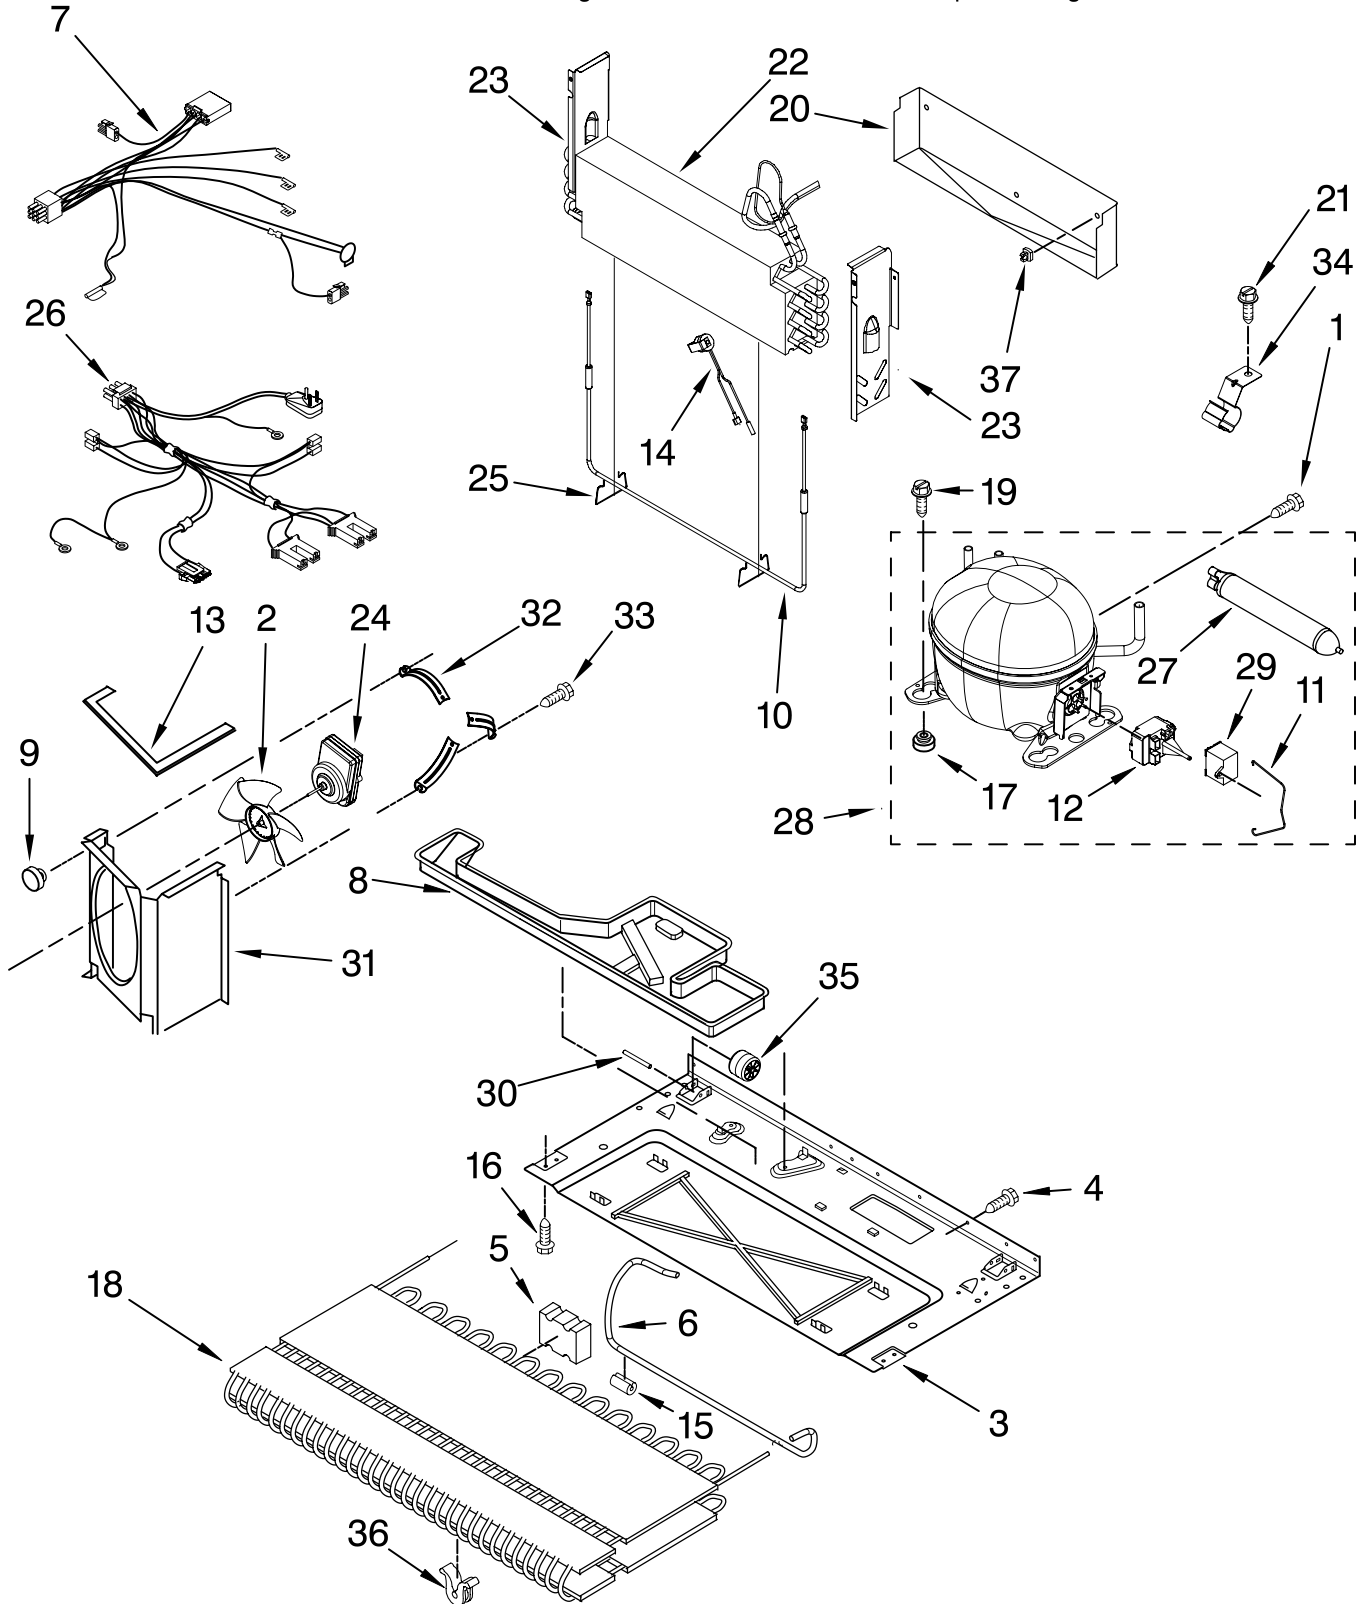

UNIT PARTS

For Models: MBF2256KEB11, MBF2256KEQ11, MBF2256KEW11
(Black) (Bisque) (White)

The model(s) number shown may be different than what is printed on the model/serial tag of your product. The number(s) shown combine the model number and the first two digits of the serial number from the product tag.

FOR ORDERING INFORMATION REFER TO PARTS PRICE LIST