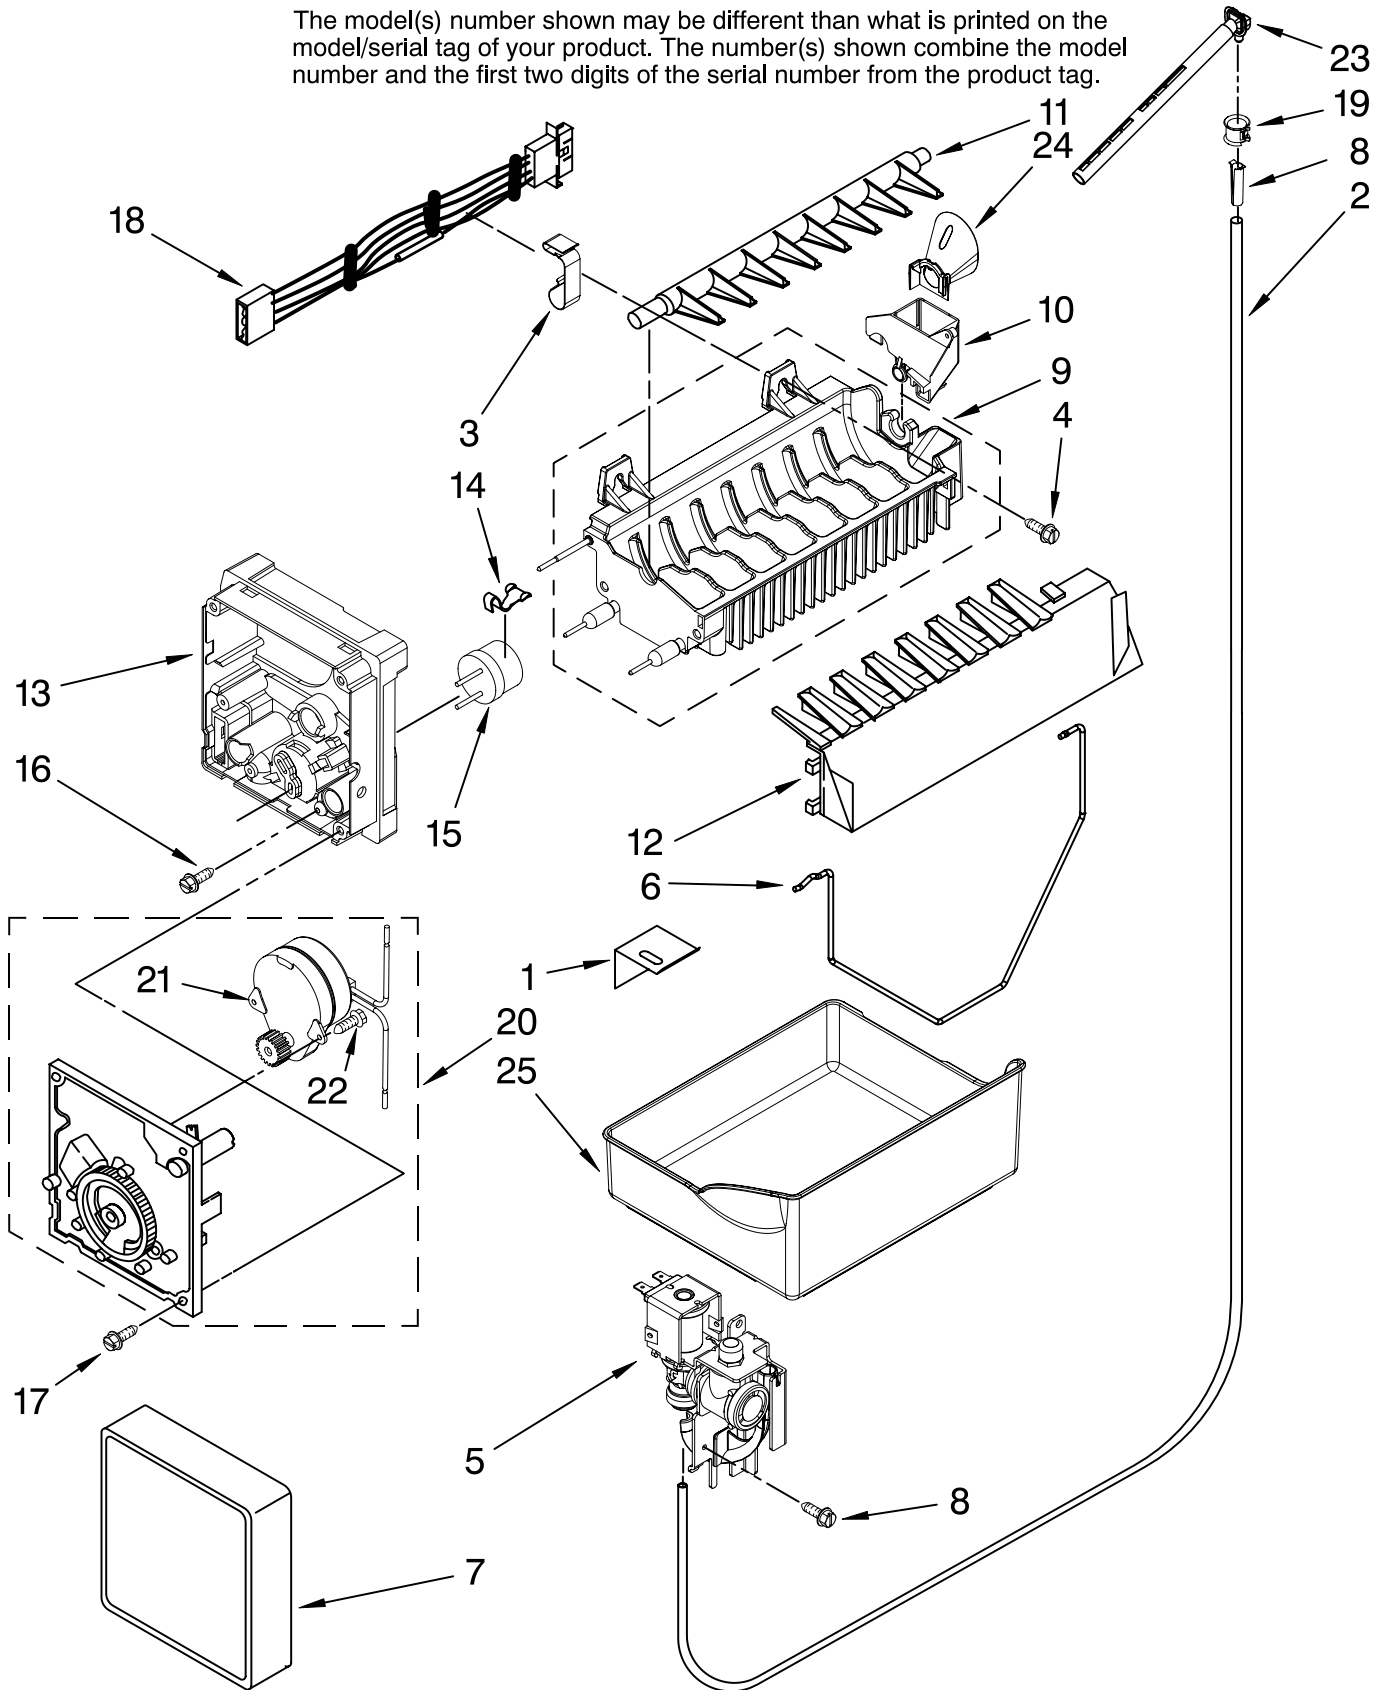

ICEMAKER PARTS

For Models: MBF2256KEB11, MBF2256KEQ11, MBF2256KEW11
(Black) (Bisque) (White)

The model(s) number shown may be different than what is printed on the model/serial tag of your product. The number(s) shown combine the model number and the first two digits of the serial number from the product tag.

FOR ORDERING INFORMATION REFER TO PARTS PRICE LIST