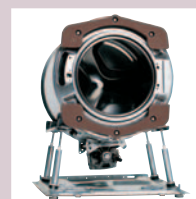

**UNIQUE 4 POINT
SUSPENSION**
Super smooth operation
for minimum vibration and
a longer working life...
thanks to Maytag's unique
suspension system.
Available on all MAF Machines.