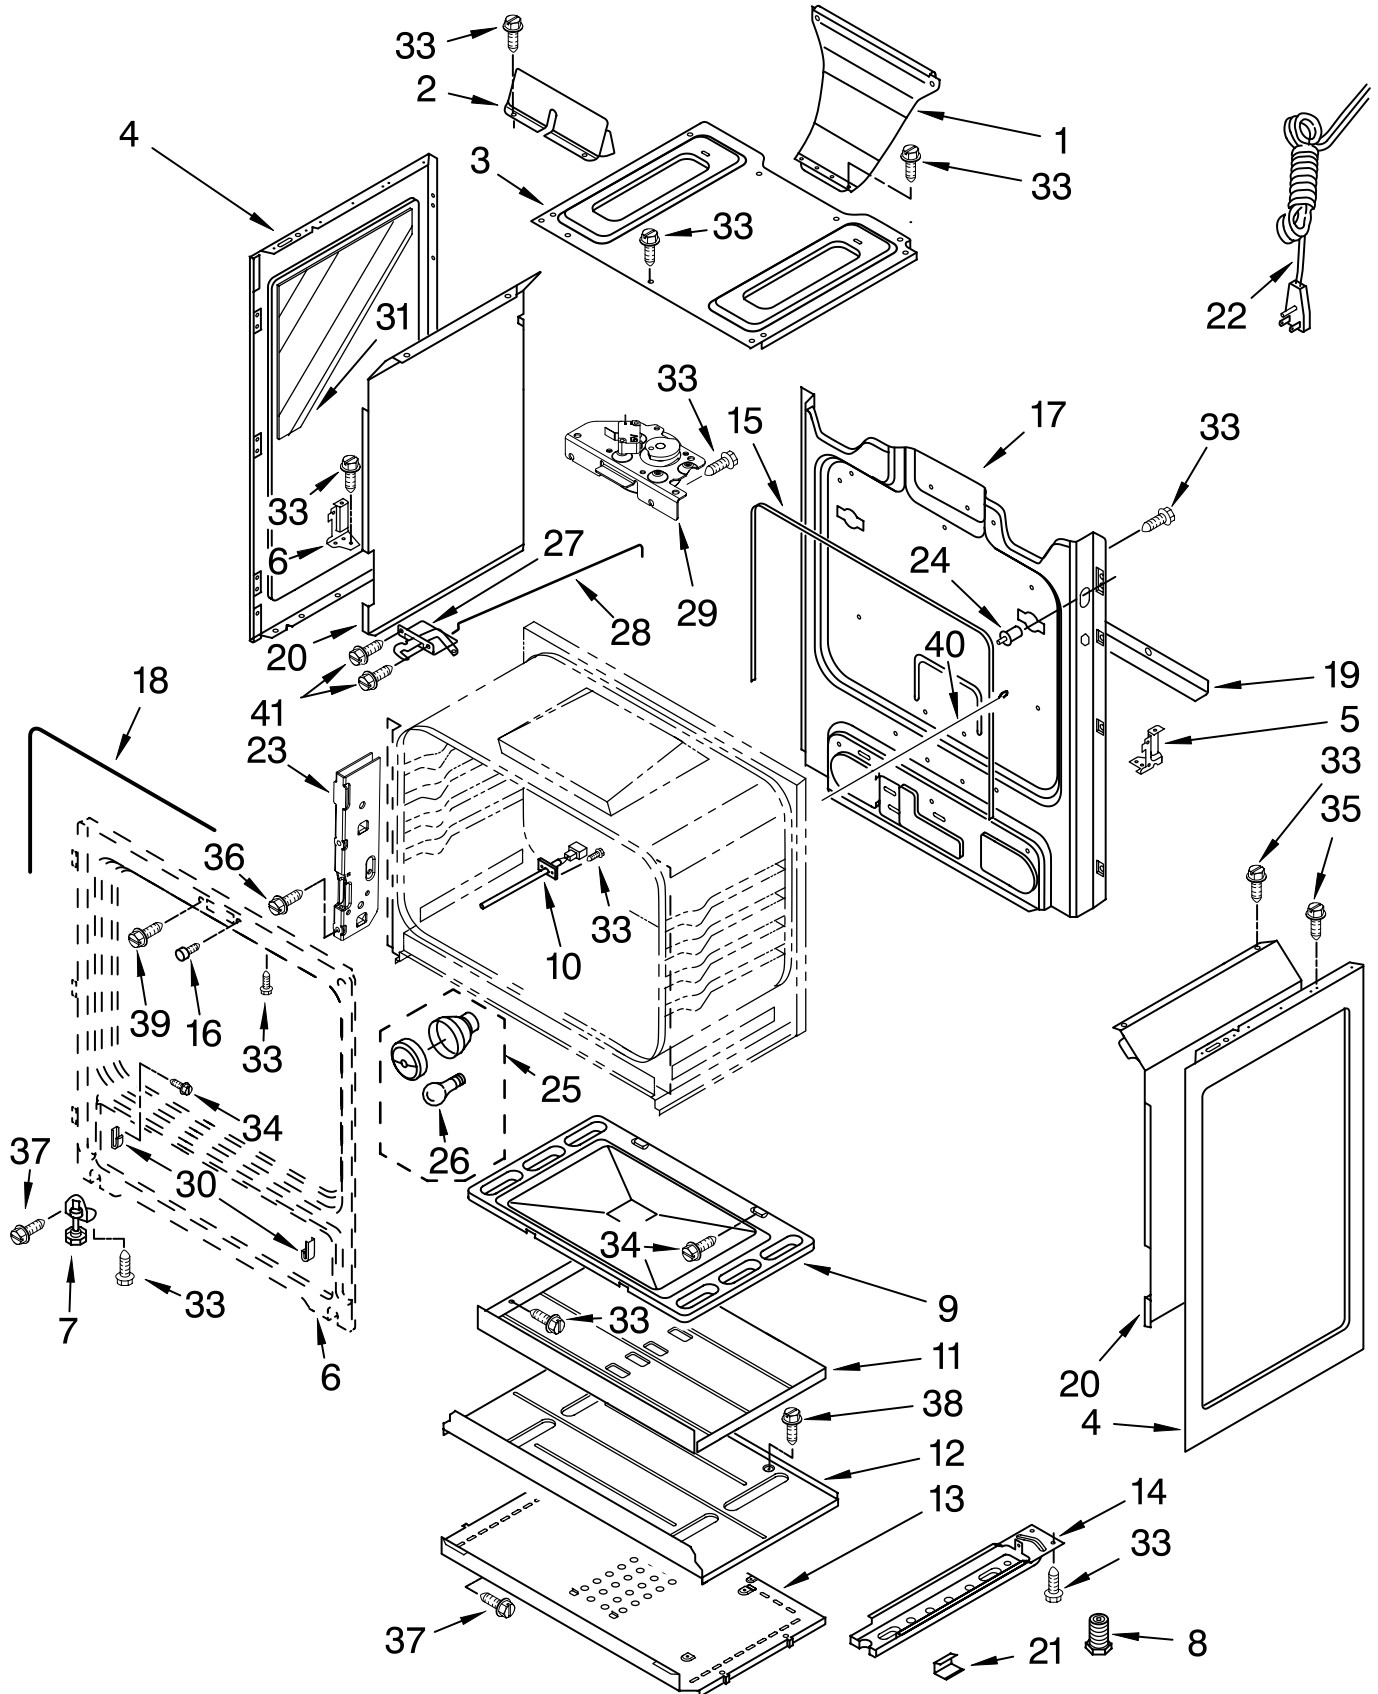

CHASSIS PARTS

For Models: MGR7665WW0, MGR7665WB0, MGR7665WS0
(White) (Black) (Stainless Steel)

FOR ORDERING INFORMATION REFER TO PARTS PRICE LIST

CHASSIS PARTS

For Models: MGR7665WW0, MGR7665WB0, MGR7665WS0
(White) (Black) (Stainless Steel)

Illus. No.	Part No.	DESCRIPTION
1	W10153186	Flue Box
2	8272747	Shield, Flue
3	8273036	Burner Box
4		Panel, Side (2)
	8053830	White-Textured
	8053832	Black-Textured
5	8523249	Brkt, Manifold Mtg
6		Frame, Front (Not Serviced)
7	3196037	Foot, Front (2)
8	W10058460	Foot, Rear (2)
9	3195097	Bottom, Oven
10	W10181986	Sensor, Oven
11	8053967	Baffle, Burner
12	8053969	Shield, Heat
13	8053968	Shield, Lower
14	9760314	Rail, Base (2)
15	W10008830	Seal, Oven Flange
16	9758701	Spacer, Door
17	W10222733	Back, Main
18	8522416	Seal, Oven
19	8053971	Brace, Main Back
20		Retainer, Insul.
	9761449	Left Hand
	9761448	Right Hand
21	W10137382	Clip, Panel (6)
22	9757891	Cord, Power
23	9760407	Brkt - Hinge
24	9757262	Switch, Door
25	3196701	Light Socket Assy
26	311255	Bulb, Oven Light
27	9761013	Latch, Door
28	W10078370	Rod, Latch
29	W10107820	Latch-Mtr
30	W10114344	Glide, Drawer
31	W10182346	Insulation
33	3196178	Screw
34	3196152	Screw
35		Screw
	3196166	White
	3196168	Black
36	W10031780	Screw
37	3196179	Screw
38	3196177	Screw
39	3196168	Screw
40	9757239	Rod - Door Switch, Rear Mount
41	3196560	Screw

INSULATION

8524099 Insulation, Wrap
W10180437 Insulation, Back
8272613 Insulation, Vent

FOR ORDERING INFORMATION REFER TO PARTS PRICE LIST