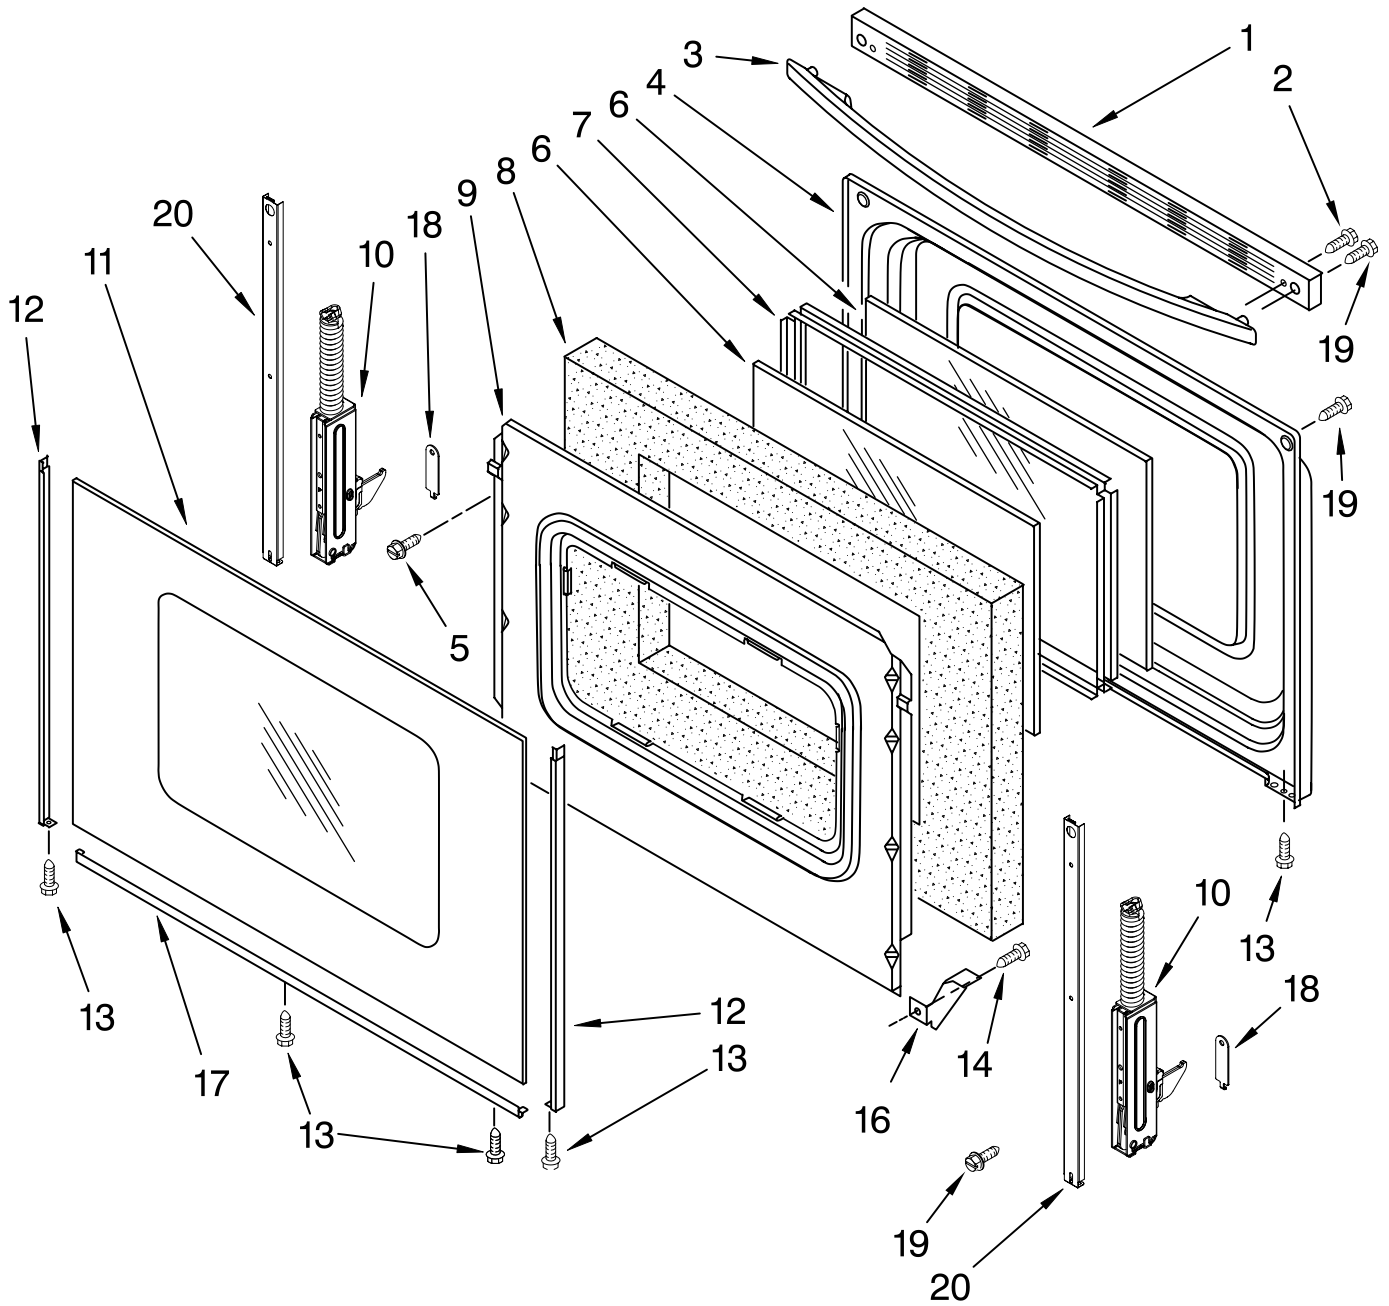

DOOR PARTS

For Models: MGR7665WW0, MGR7665WB0, MGR7665WS0
(White) (Black) (Stainless Steel)

FOR ORDERING INFORMATION REFER TO PARTS PRICE LIST

DOOR PARTS

For Models: MGR7665WW0, MGR7665WB0, MGR7665WS0
(White) (Black) (Stainless Steel)

Illus. No.	Part No.	DESCRIPTION
1		Trim, Top
	W10118391	Black
	W10118390	White
2	3196164	Screw
3		Handle, Door
	W10111310	Black
	W10111309	White
	W10118391	Stainless Steel
4	9761344	Liner, Door
5	W10031790	Screw
6	9758162	Glass, Inner (2)
7	3186289	Frame, Glass
8	8272618	Insulation, Door
9	9761357	Retainer, Insul.
10	9761493	Hinge, Door
11		Glass, Outer Door
	W10106405	Black
	W10106404	White
	W10106403	Stainless Steel
12		Trim, Door Side
		Left Hand
	8523171	Black
	8523172	White
	W10113926	Stainless Steel
		Right Hand
	8523165	Black
	8523166	White
	W10113925	Stainless Steel
13	3196160	Screw
14	3196165	Screw
16	3196794	Bracket, Window(2)
17		Trim, Bottom
	8523177	Black
	8523175	White
18	9761517	Clip, Door Mntg
19	W10031780	Screw
20	W10113759	Strap, Door

FOR ORDERING INFORMATION REFER TO PARTS PRICE LIST