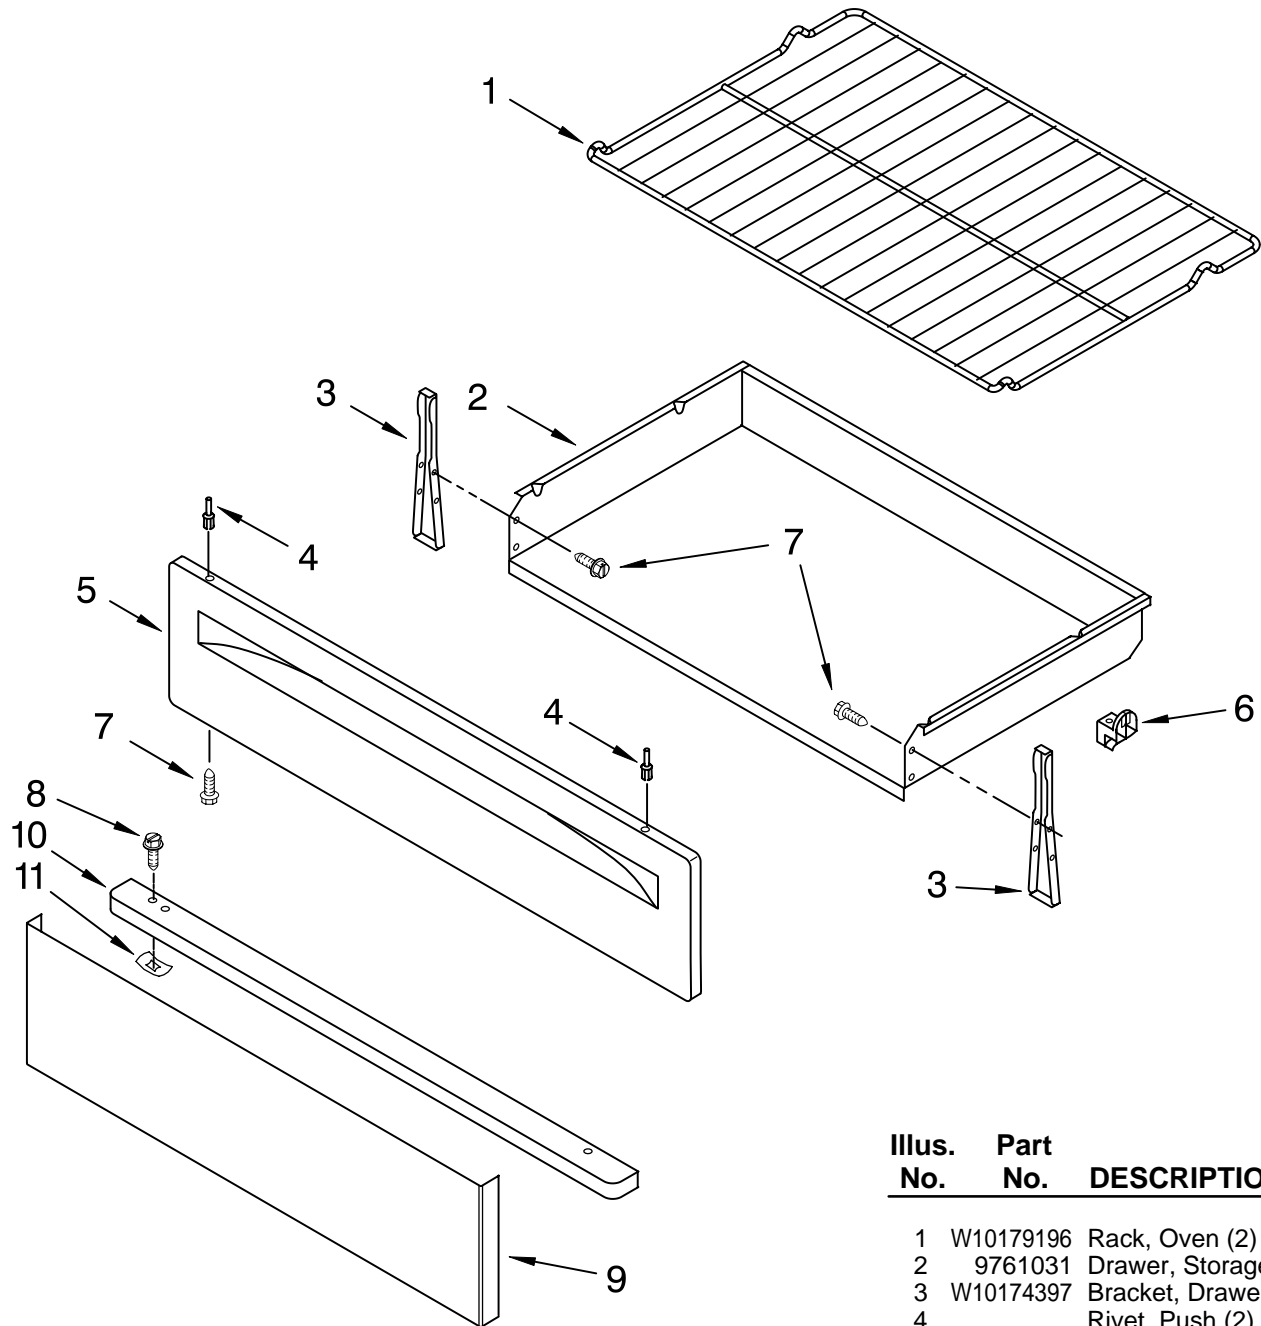

DRAWER & BROILER PARTS

For Models: MGR7665WW0, MGR7665WB0, MGR7665WS0
(White) (Black) (Stainless Steel)

Illus. No.	Part No.	DESCRIPTION
1	W10179196	Rack, Oven (2)
2	9761031	Drawer, Storage
3	W10174397	Bracket, Drawer(2)
4		Rivet, Push (2)
	3196814	White
	3196813	Black
5		Panel, Drawer Frnt
	W10022090	White
	W10022100	Black
	8053338	Stainless Steel
6	8053334	Spacer, Glide
7	3196168	Screw
8	3196167	Screw
9	W10217861	Panel (Stls Steel)
10	W10197980	Hndl (Stls Steel)
11	9781235	Clip (Stls Steel)

FOR ORDERING INFORMATION REFER TO PARTS PRICE LIST