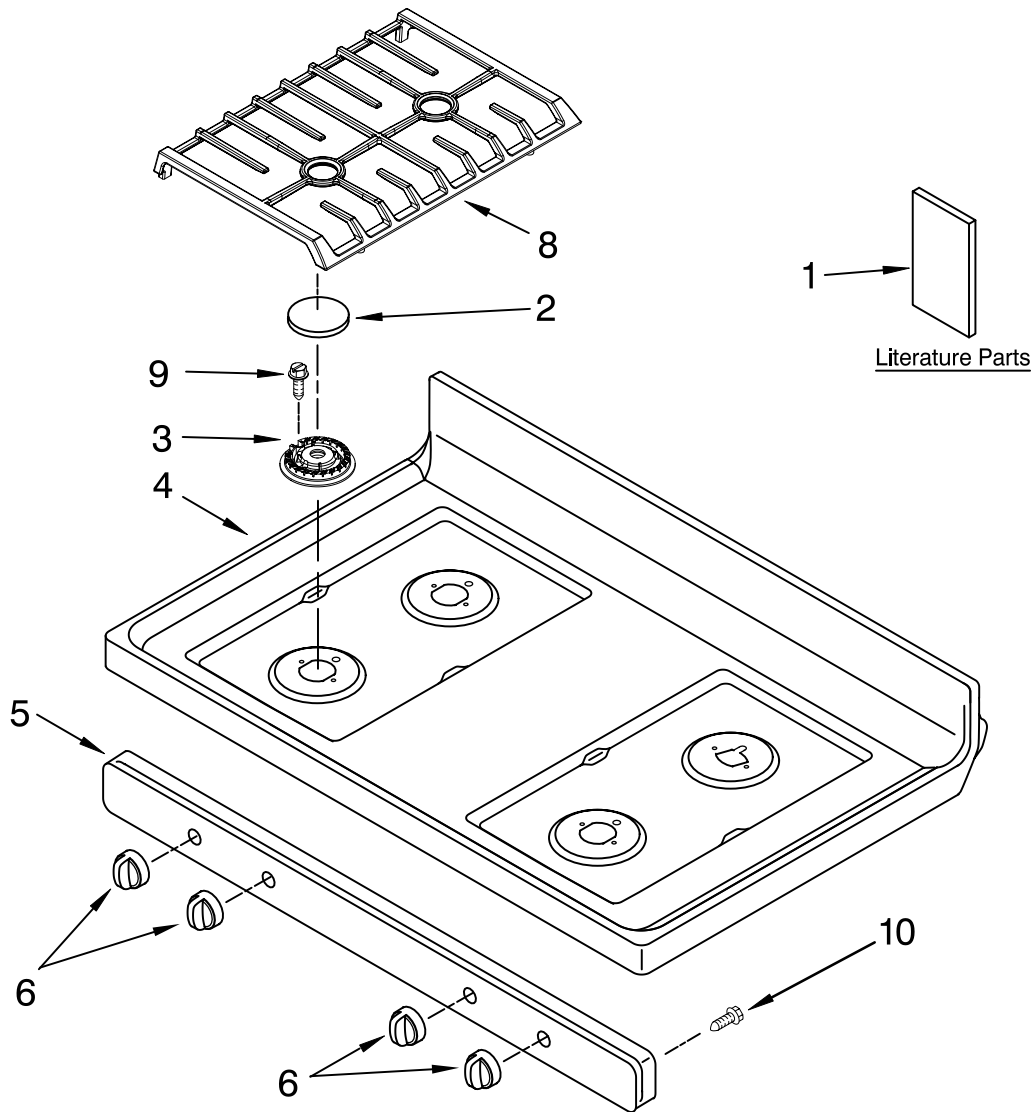

COOKTOP PARTS

For Models: MGR7665WW0, MGR7665WB0, MGR7665WS0
(White) (Black) (Stainless Steel)

30" GAS FREESTANDING
SELF CLEAN RANGE
SEALED BURNER

Illus. No.	Part No.	DESCRIPTION
1	W10196161	Literature Parts Installation Instructions Anti-Tip Template
	9757142	English/Spanish
	9757143	English/French
	W10234650	Owners Manual
	W10198615	Tech Sheet
	9762761	Safer Cooking Tips