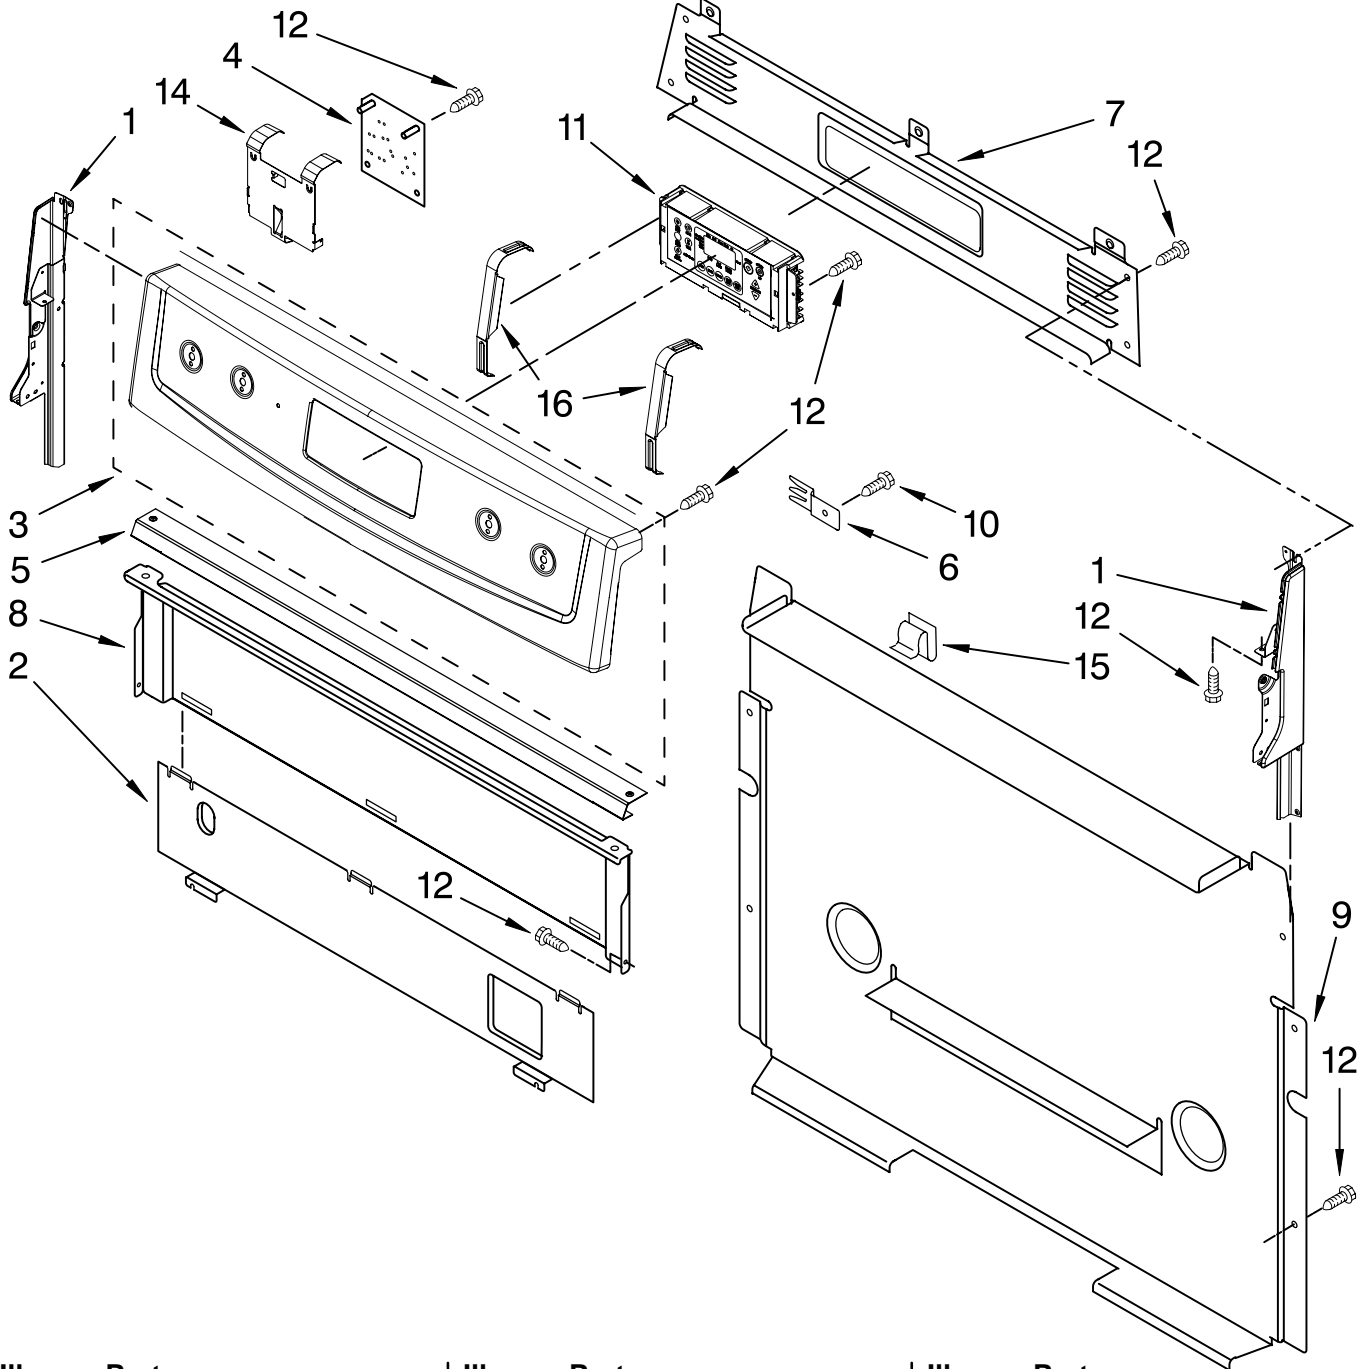

CONTROL PANEL PARTS

For Models: MGR7665WW0, MGR7665WB0, MGR7665WS0
(White) (Black) (Stainless Steel)

Illus. No.	Part No.	DESCRIPTION
1	W10184437	Endcap, Left Hand Black
	W10184433	White
	W10184438	Endcap, Right Hand Black
	W10184434	White
2	8053505	Shield-Heat, Lwr

Illus. No.	Part No.	DESCRIPTION	
3	W10225558	Panel, Console Black	
	W10111301	White	
	W10225560	Stainless Steel	
	4	9758080	Module, Spark
5	W10211996	Brkt-Mntg, Console	
6	8523412	Bracket, Support	
7	W10198745	Cover, Upper	

Illus. No.	Part No.	DESCRIPTION	
8	W10192841	Shield, Heat	
9	W10184370	Cover, Lower	
	3196169	Screw	
10	W10236250	Control, Range Black	
11	W10236249	White	
	12	3196178	Screw
15	8273564	Clip	
16	W10138683	Bracket, EOC Mount	

FOR ORDERING INFORMATION REFER TO PARTS PRICE LIST