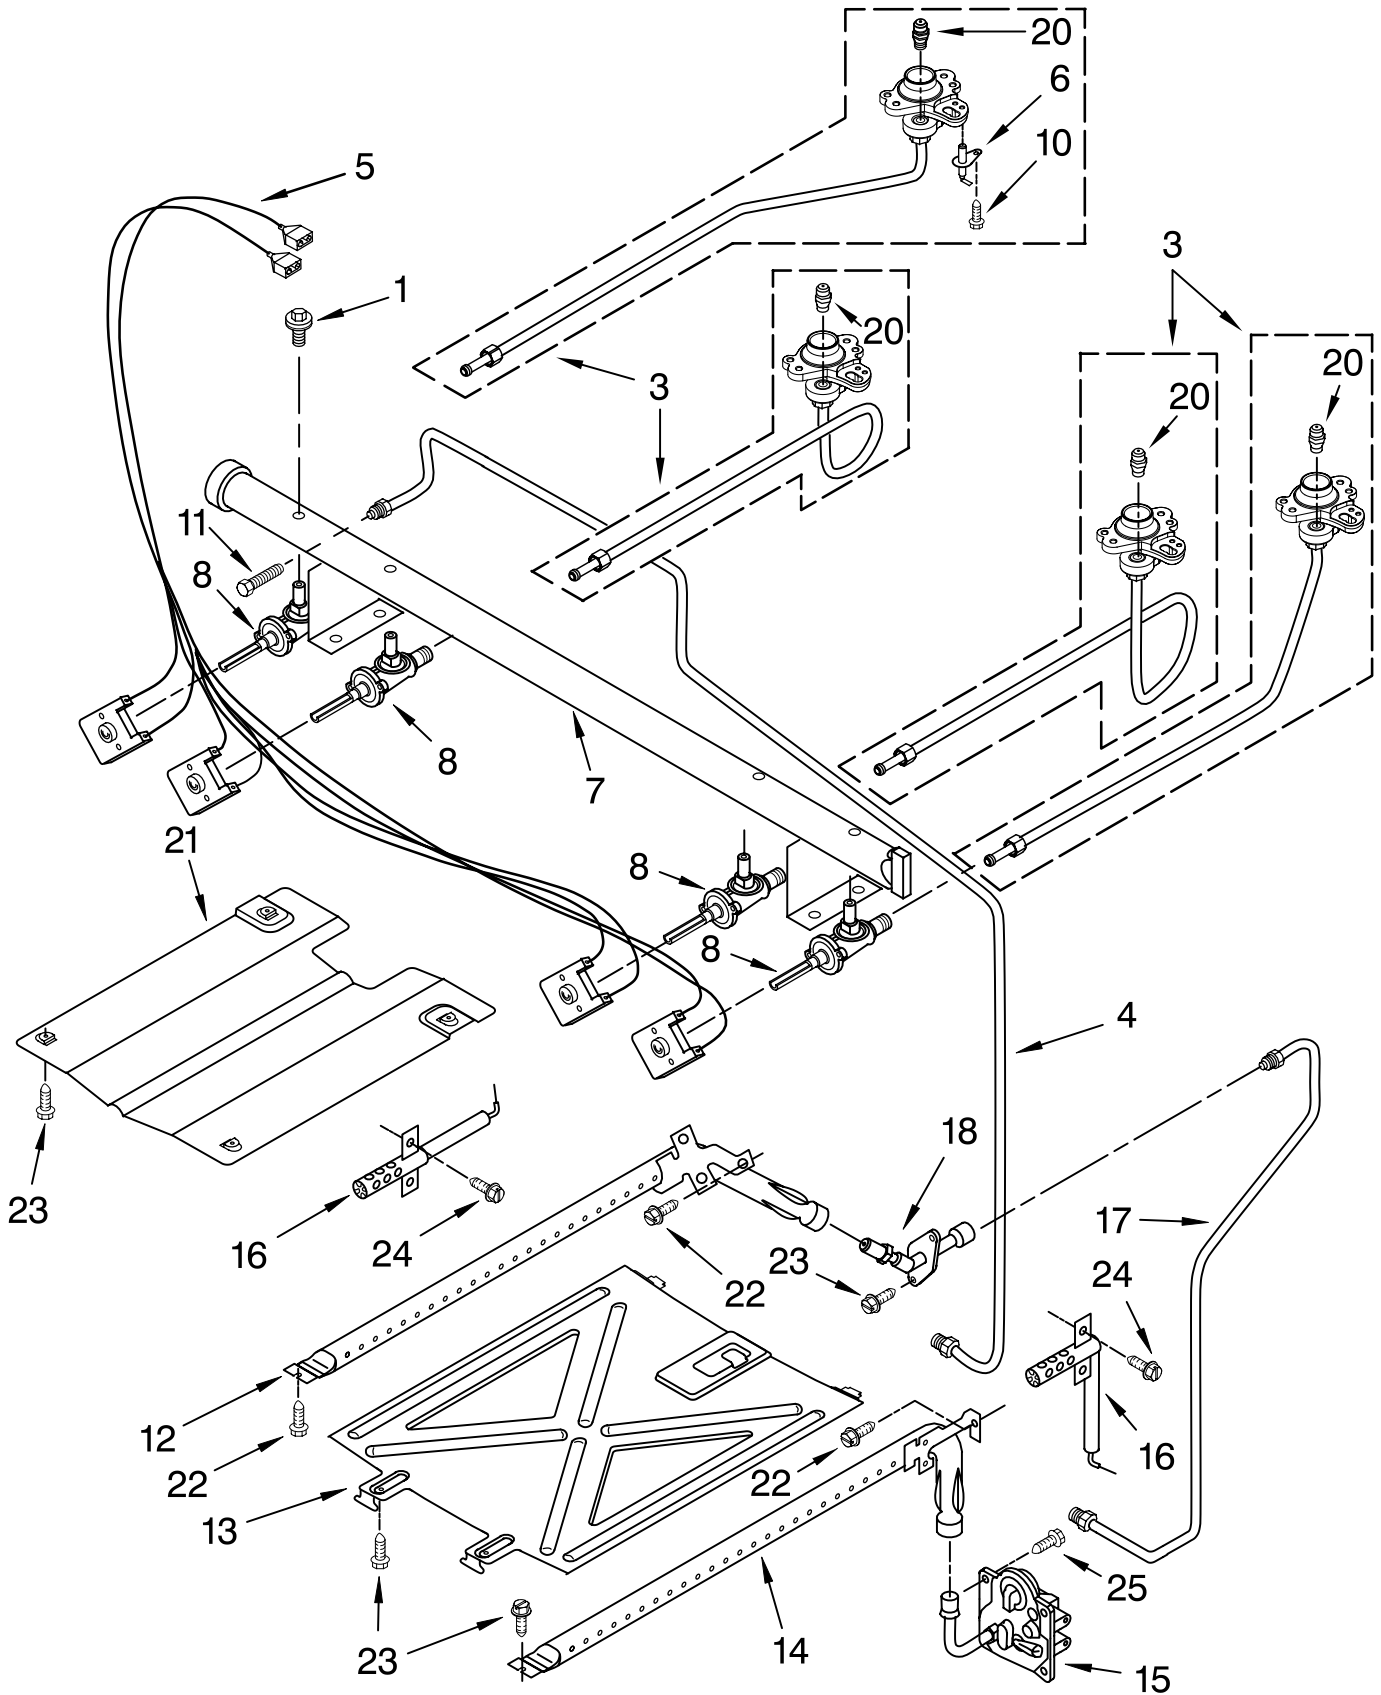

MANIFOLD PARTS

For Models: MGR7665WW0, MGR7665WB0, MGR7665WS0
(White) (Black) (Stainless Steel)

FOR ORDERING INFORMATION REFER TO PARTS PRICE LIST

MANIFOLD PARTS

For Models: MGR7665WW0, MGR7665WB0, MGR7665WS0
(White) (Black) (Stainless Steel)

Illus. No.	Part No.	DESCRIPTION
1	8273096	Screw, Valve
3		Tubing, Burner W/Orifice
	W10170442	Left Front
	W10170443	Left Rear
	W10170442	Right Front
	W10170441	Right Rear
4	W10157928	Tubing (Manifold to Regulator)
5	8523406	Harness, Igniter (W/Switches)
6	W10216419	Electrode (4)
7	W10169928	Pipe, Manifold
8		Valve
	9757218	LF – RF – LR
	8273004	Right Rear
10	8273062	Screw (4)
11	3400228	Bolt
12	8054078	Burner, Broiler
13	W10184491	Spreader, Flame (Oven)
14	9758078	Burner, Bake
15	9761959	Valve/Regulator
16		Igniter
	8054129	Broil
	9758079	Bake
17	8272222	Tubing (Broiler Fitting To Valve)
18	3186489	Fitting, Broiler
20		Orifice, Burner
	W10170510	Left Front
	W10170510	Right Front
	W10170508	Left Rear
	W10170506	Right Rear
21	W10137062	Spreader, Flame (Broiler)
22	3196265	Screw
23	3196176	Screw
24	3196385	Screw
25	3400016	Screw

Following Parts Not Illustrated

W10170534 Spuds, LP Gas
(Kit of 4)

FOR ORDERING INFORMATION REFER TO PARTS PRICE LIST