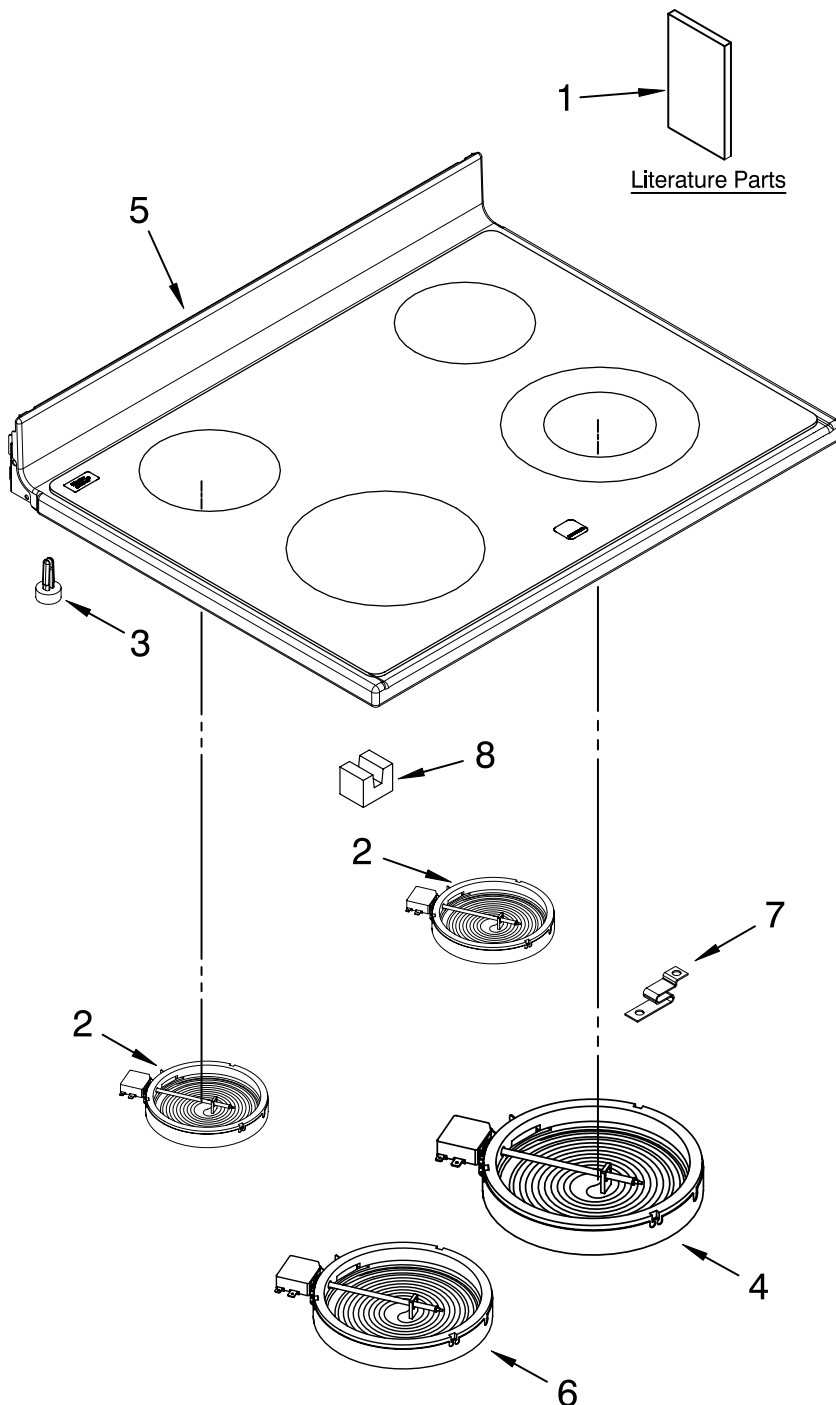

COOKTOP PARTS

For Models: MER6755AAS26

(Stainless)

30" ELECTRIC FREESTANDING
SELF CLEAN RANGE
NON-CONVECT OVEN

The model(s) number shown may be different than what is printed on the model/serial tag of your product. The number(s) shown combine the model number and the first two digits of the serial number from the product tag.

Illus. No.	Part No.	DESCRIPTION
------------	----------	-------------

1	8101P630-60	Literature Parts Installation Instructions
	8113P741-60	Owners Manual
	9762761	Brochure, Tips Safe Cooking
2	W10187838	Element (RR,LR)
3	8016P022-60	Glide, Main Top
4	W10204679	Element (RF)
5		Cooktop
	5706X501-09	Black
6	W10187838	Element (LF)
7	8004P093-60	Support, Element
8	8255P412-60	Block, Element Support