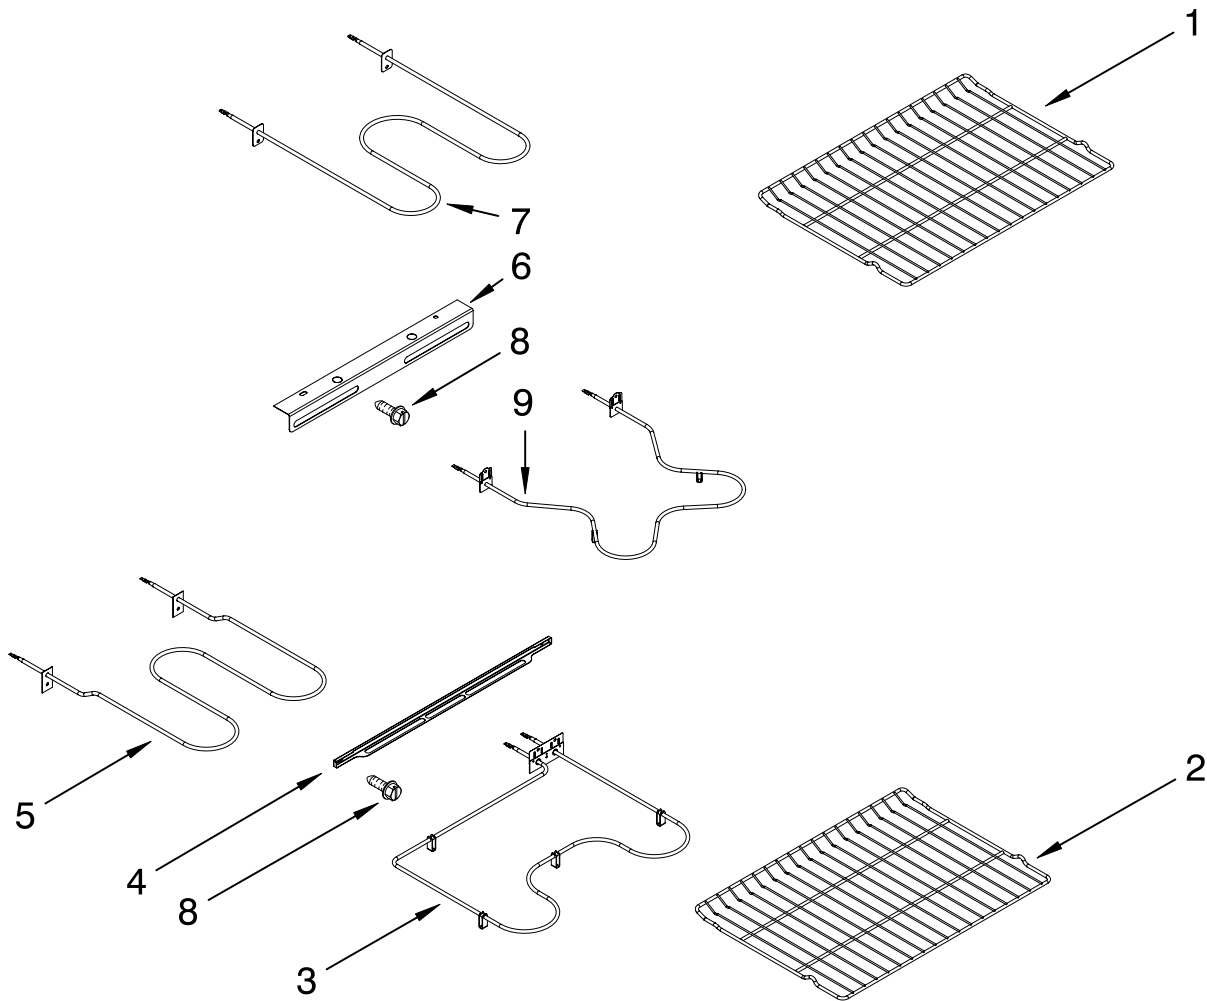

RACK AND ELEMENT PARTS

For Models: MER6755AAS26

(Stainless)

The model(s) number shown may be different than what is printed on the model/serial tag of your product. The number(s) shown combine the model number and the first two digits of the serial number from the product tag.

Illus. No.	Part No.	DESCRIPTION
1	7801P159-60	Rack, Upper
2	7801P173-60	Rack, Lwr Oven (2)
3	7406P428-60	Element, Bake Lower
4	3807F494-45	Support, Broil Element
5	7406P205-60	Element, Broil
6	3807F749-45	Support, Broil Element (Upper)
7	7406P474-60	Element, Broil (Upper)
8	7101P376-60	Screw
9	7406P427-60	Element, Bake (Upper)

FOR ORDERING INFORMATION REFER TO PARTS PRICE LIST