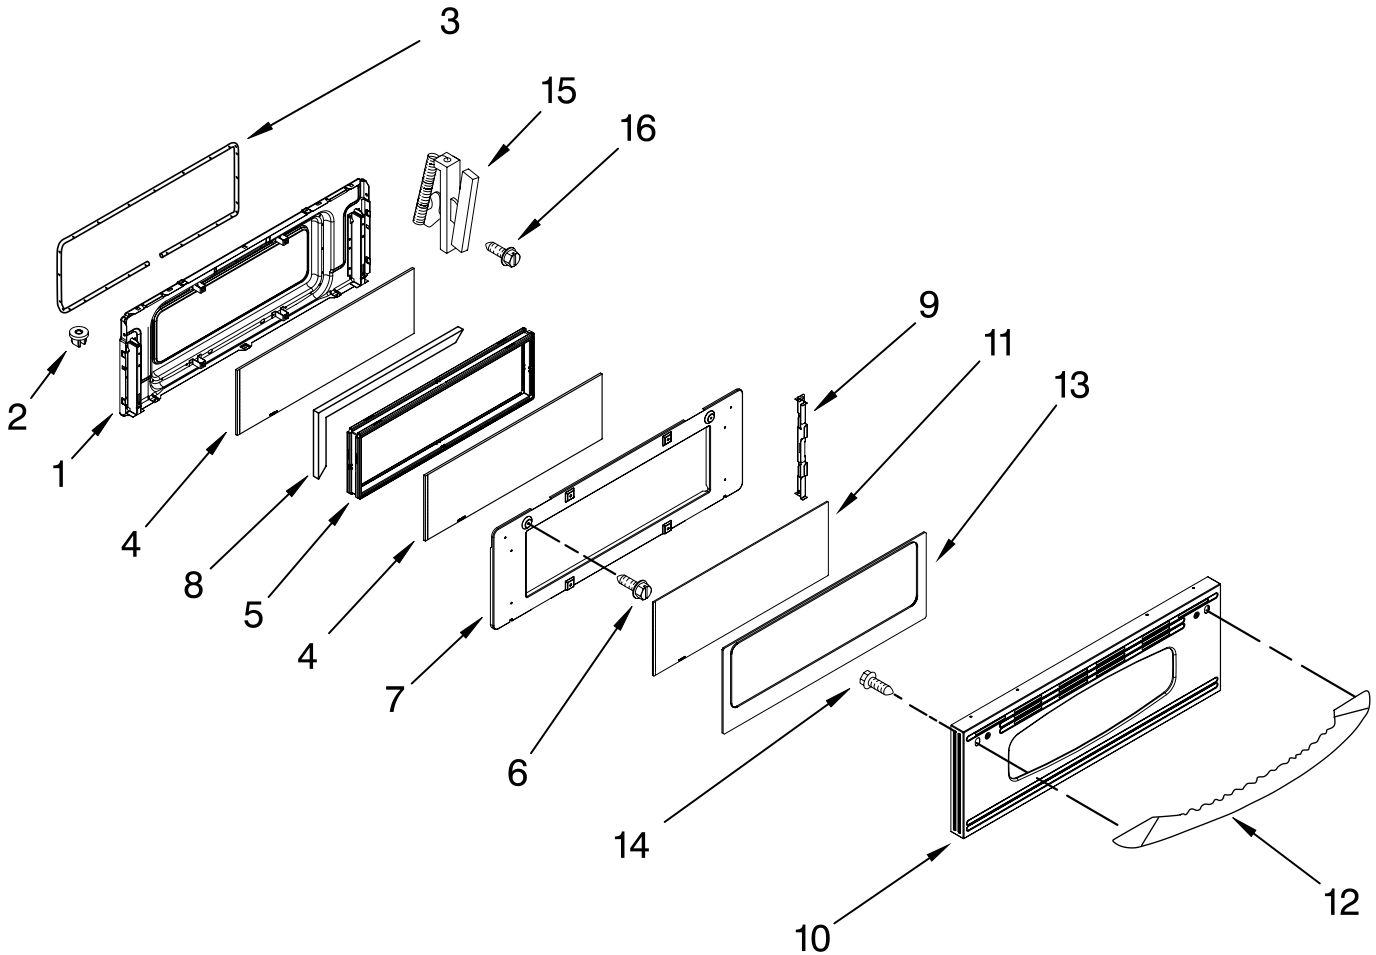

UPPER DOOR PARTS

For Models: MER6755AAS26

(Stainless)

The model(s) number shown may be different than what is printed on the model/serial tag of your product. The number(s) shown combine the model number and the first two digits of the serial number from the product tag.

FOR ORDERING INFORMATION REFER TO PARTS PRICE LIST