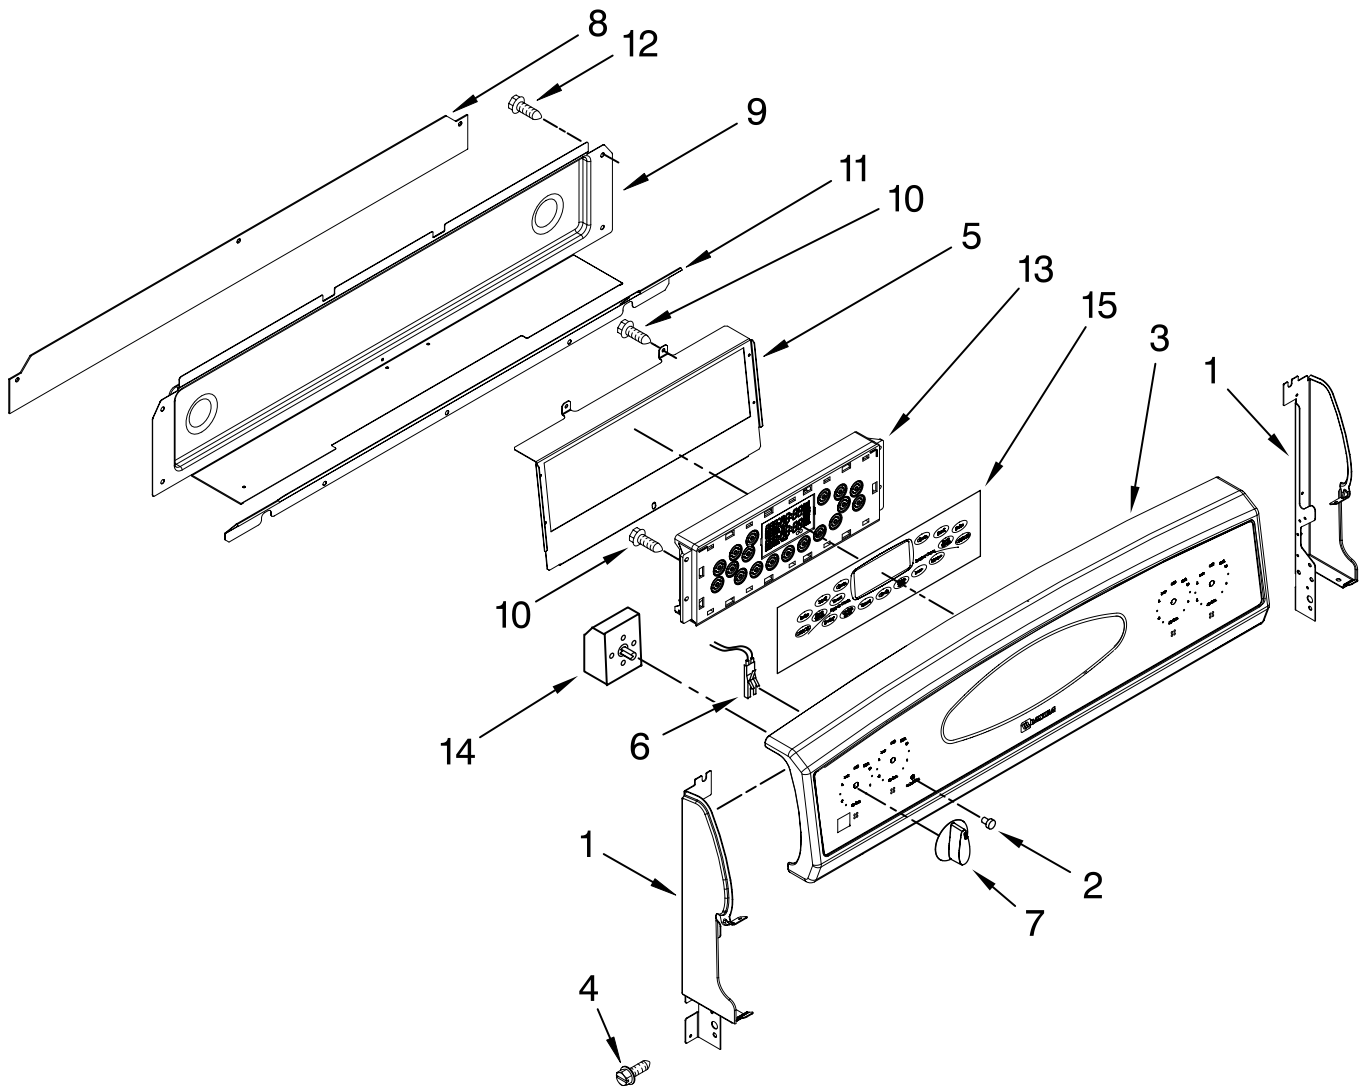

Illus. No.	Part No.	DESCRIPTION
------------	----------	-------------

1	8101P630-60	Literature Parts Installation Instructions
	8113P741-60	Owners Manual
	9762761	Brochure, Tips Safe Cooking
2	W10187838	Element (RR,LR)
3	8016P022-60	Glide, Main Top
4	W10204679	Element (RF)
5		Cooktop
	5706X501-09	Black
6	W10187838	Element (LF)
7	8004P093-60	Support, Element
8	8255P412-60	Block, Element Support

FOR ORDERING INFORMATION REFER TO PARTS PRICE LIST

CONTROL PANEL PARTS

For Models: MER6755AAS26

(Stainless)

The model(s) number shown may be different than what is printed on the model/serial tag of your product. The number(s) shown combine the model number and the first two digits of the serial number from the product tag.