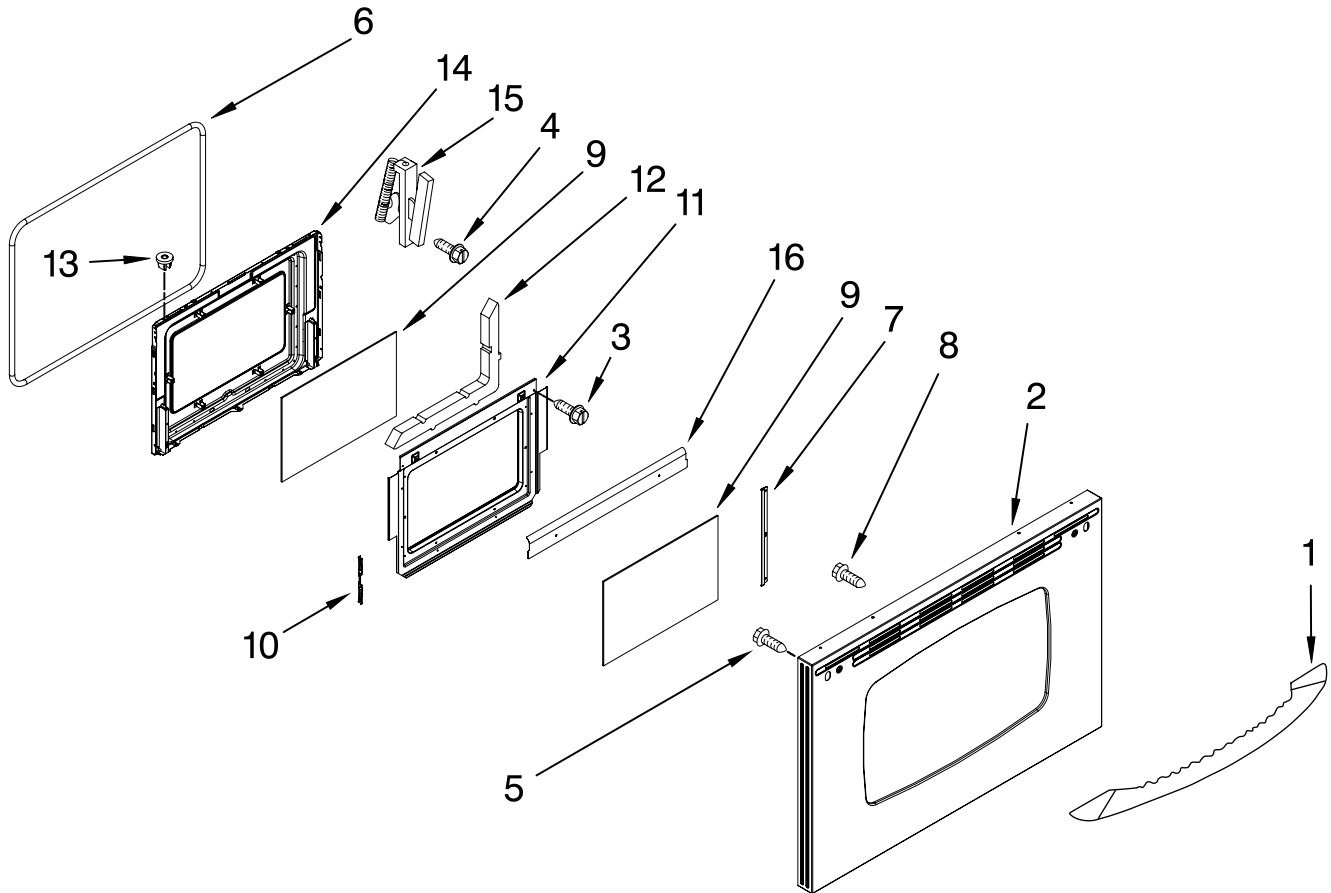

LOWER DOOR PARTS

For Models: MER6755AAS26

(Stainless)

The model(s) number shown may be different than what is printed on the model/serial tag of your product. The number(s) shown combine the model number and the first two digits of the serial number from the product tag.

FOR ORDERING INFORMATION REFER TO PARTS PRICE LIST