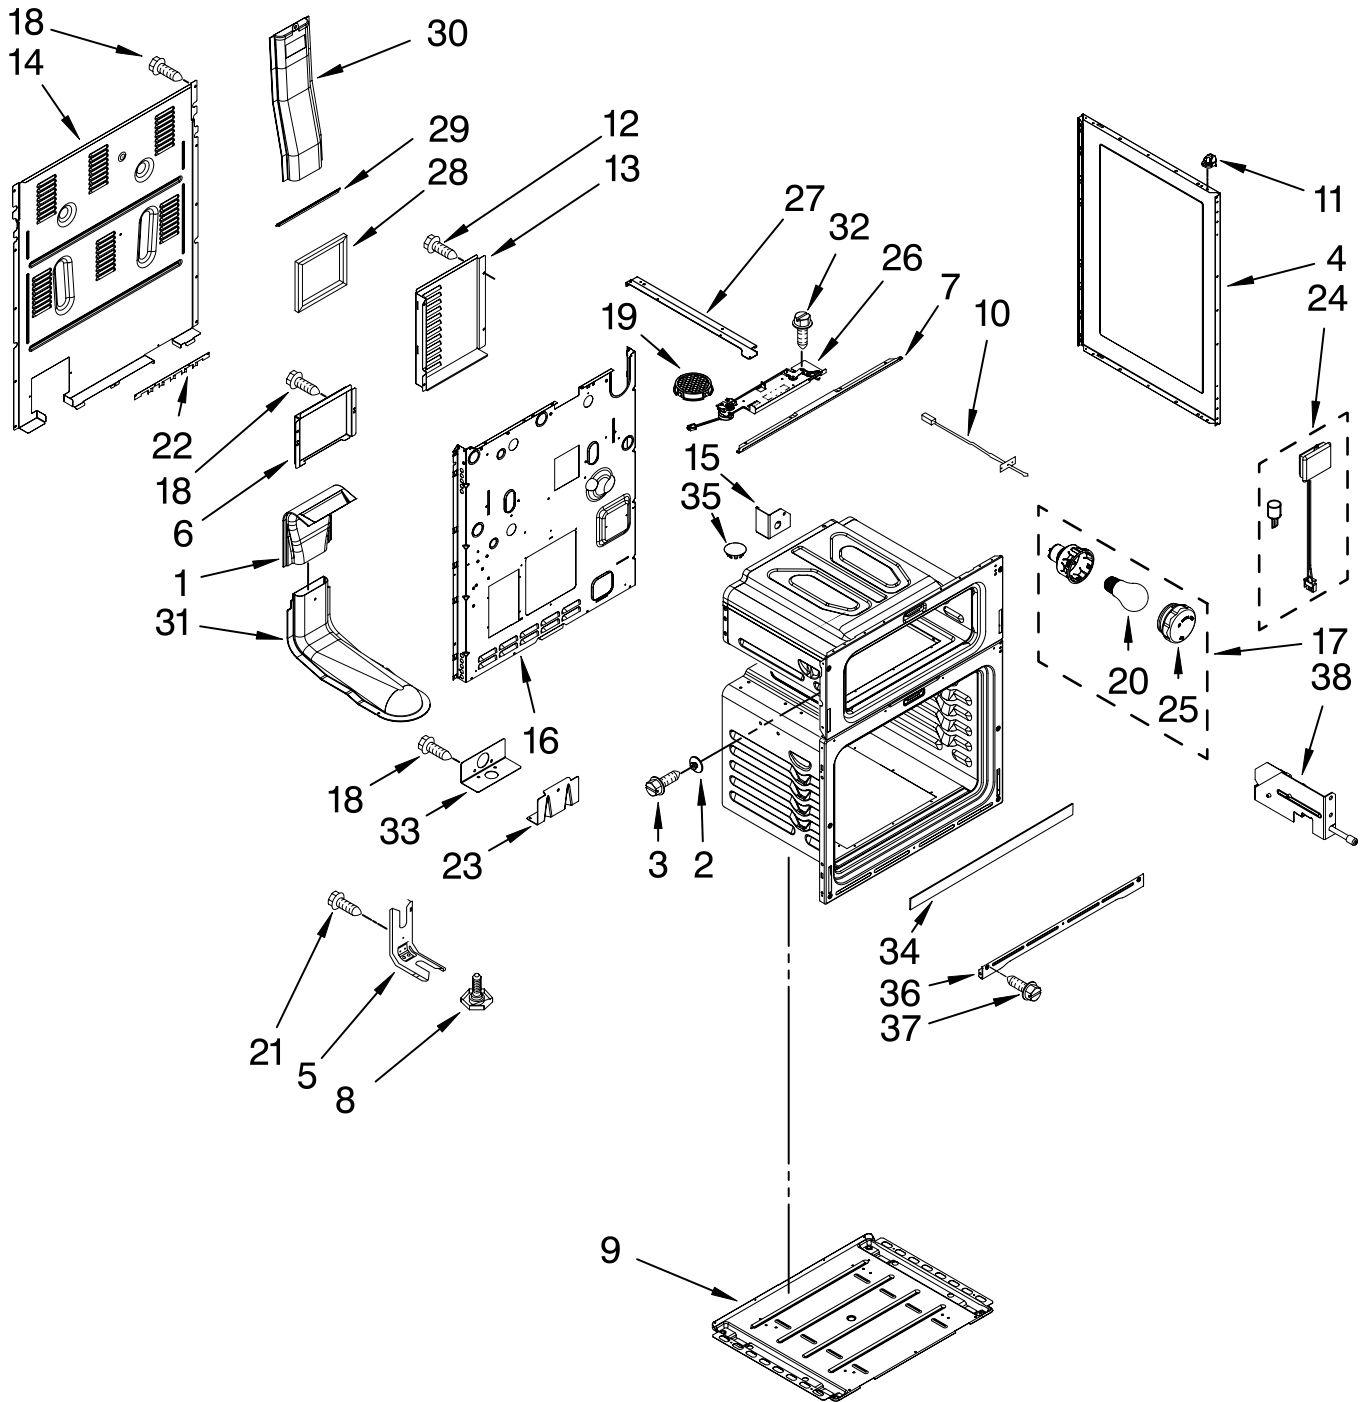

CHASSIS PARTS

For Models: MER6755AAS26

(Stainless)

The model(s) number shown may be different than what is printed on the model/serial tag of your product. The number(s) shown combine the model number and the first two digits of the serial number from the product tag.

FOR ORDERING INFORMATION REFER TO PARTS PRICE LIST