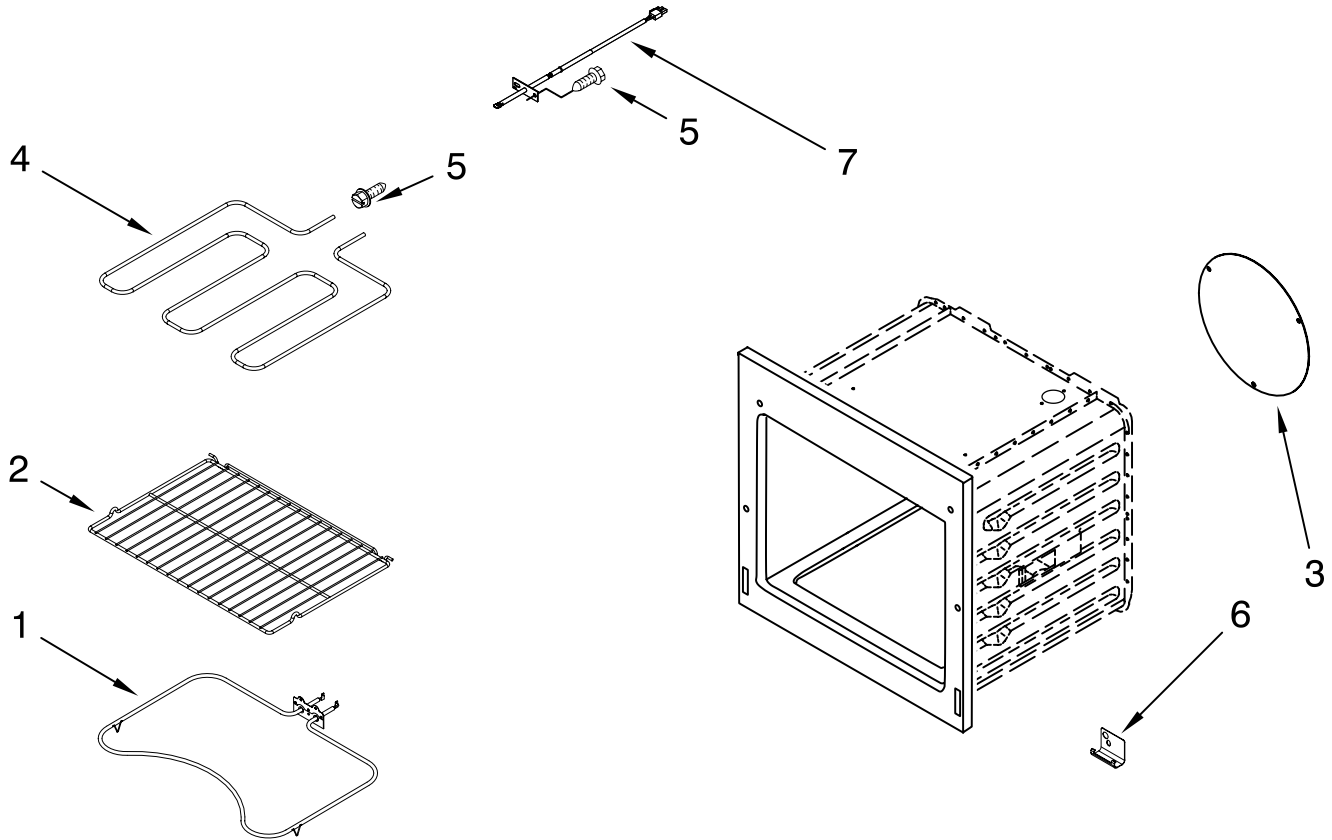

INTERNAL OVEN PARTS

For Models: MEW5627DDB16, MEW5627DDW16

(Black)

(White)

Illus. No.	Part No.	DESCRIPTION
1	7406P272-60	Element, Bake
2	7801P156-60	Rack, Straight
	W10275562	Rack, Oven Offset
3	3605F211-19	Plate, Non-Convect
4	7406P273-60	Element, Broil
5	7101P426-60	Screw
6	7112P126-60	Clip, Oven
7	7430P042-60	Sensor, Oven

FOR ORDERING INFORMATION REFER TO PARTS PRICE LIST