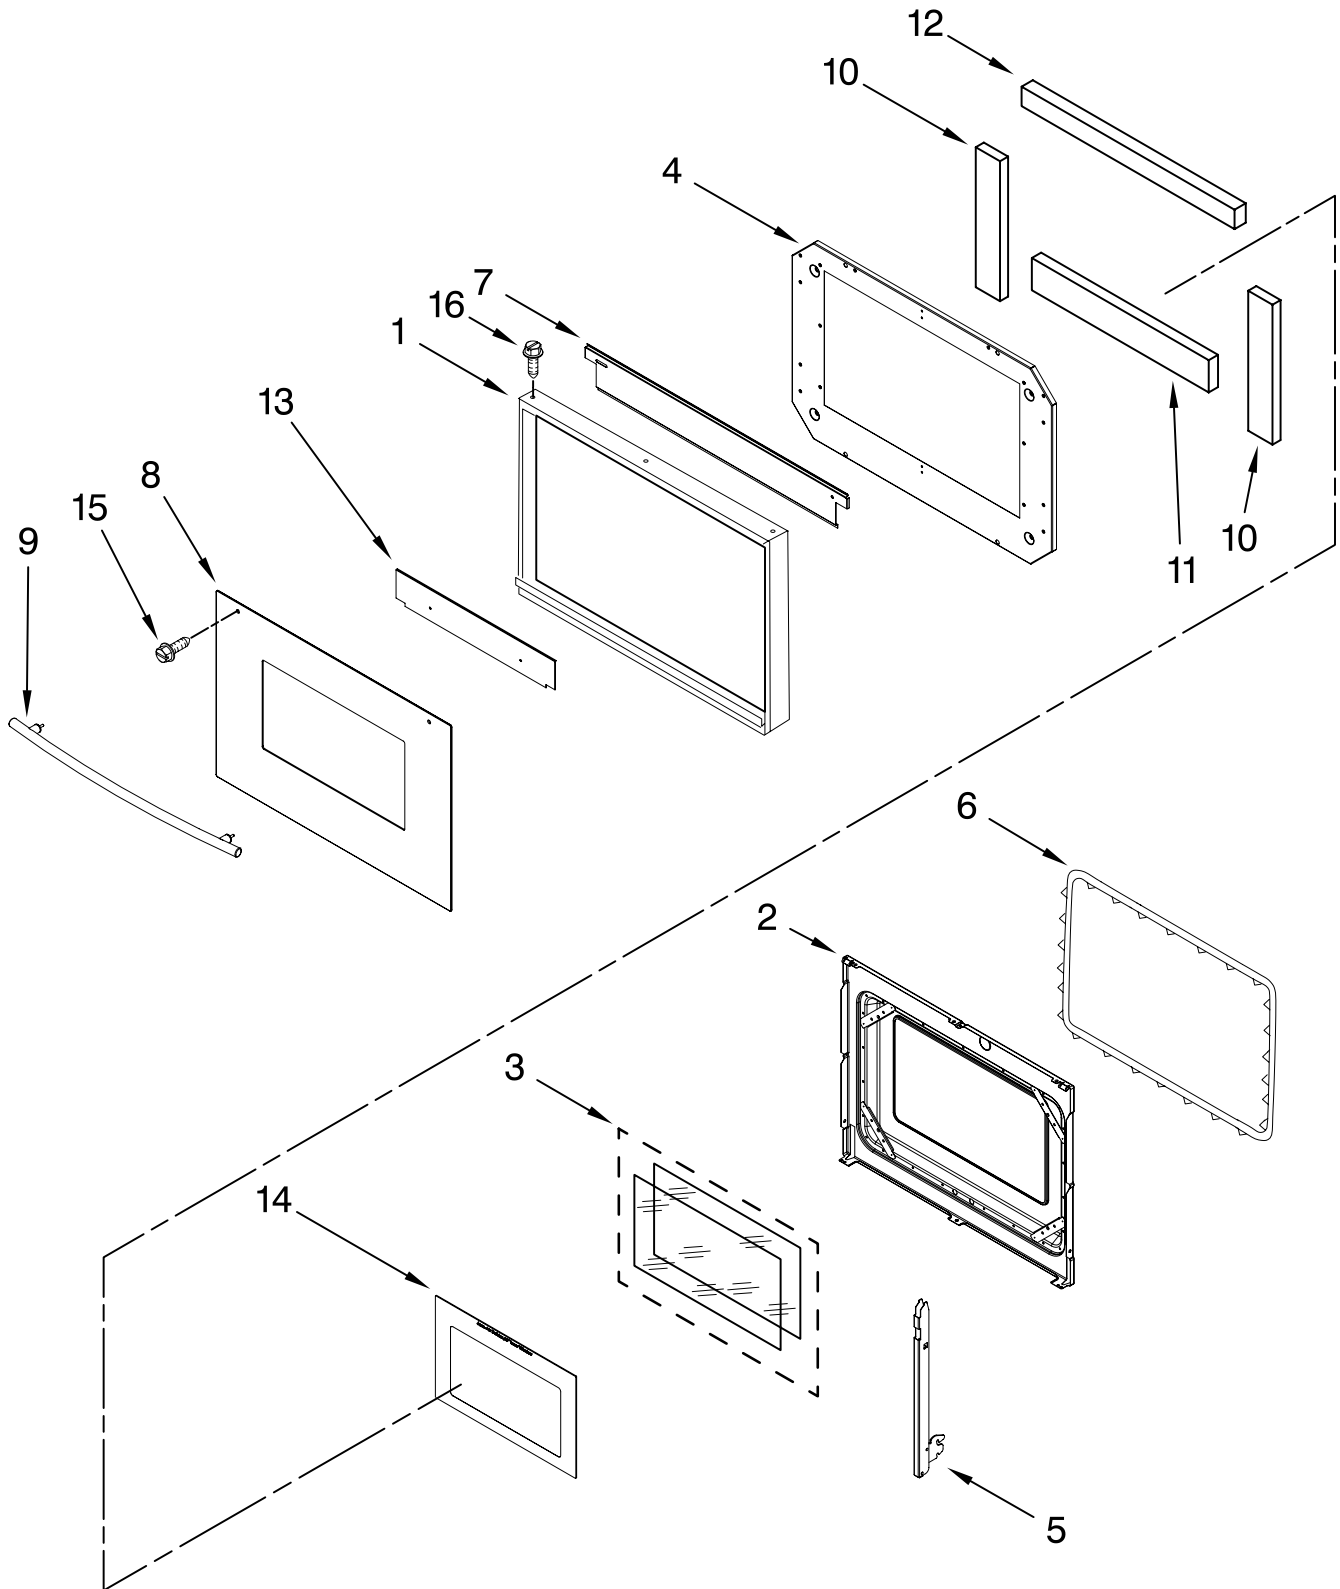

LOWER OVEN DOOR PARTS

For Models: MEW5627DDB16, MEW5627DDW16

(Black)

(White)

FOR ORDERING INFORMATION REFER TO PARTS PRICE LIST

LOWER OVEN DOOR PARTS

For Models: MEW5627DDB16, MEW5627DDW16

(Black)

(White)

Illus. No.	Part No.	DESCRIPTION
1	7706P561-60	Trim, Frame Door Assy.
2	2402W264-19	Liner, Oven Door
3	5700M868-60	Assy., Window
4	3804F200-51	Retainer, Insul.
5	7106P115-60	Hinge, Door
6	7212P060-60	Seal, Door
7	W10205610	Bracket, Handle
8		Glass, Door
	7902P660-60	Black/Stainless
	7902P661-60	White
9		Handle, Door
	7701P520-60	Black
	7701P519-60	White
10	7002P380-60	Insulation, Door
11	7002P381-60	Insulation, Btm
12	7002P382-60	Insulation, Top
13	3604F369-45	Shield, Heat
14	7902P712-60	Glass, Door Inner
15	7101P426-60	Screw
16	7101P427-60	Screw

FOR ORDERING INFORMATION REFER TO PARTS PRICE LIST