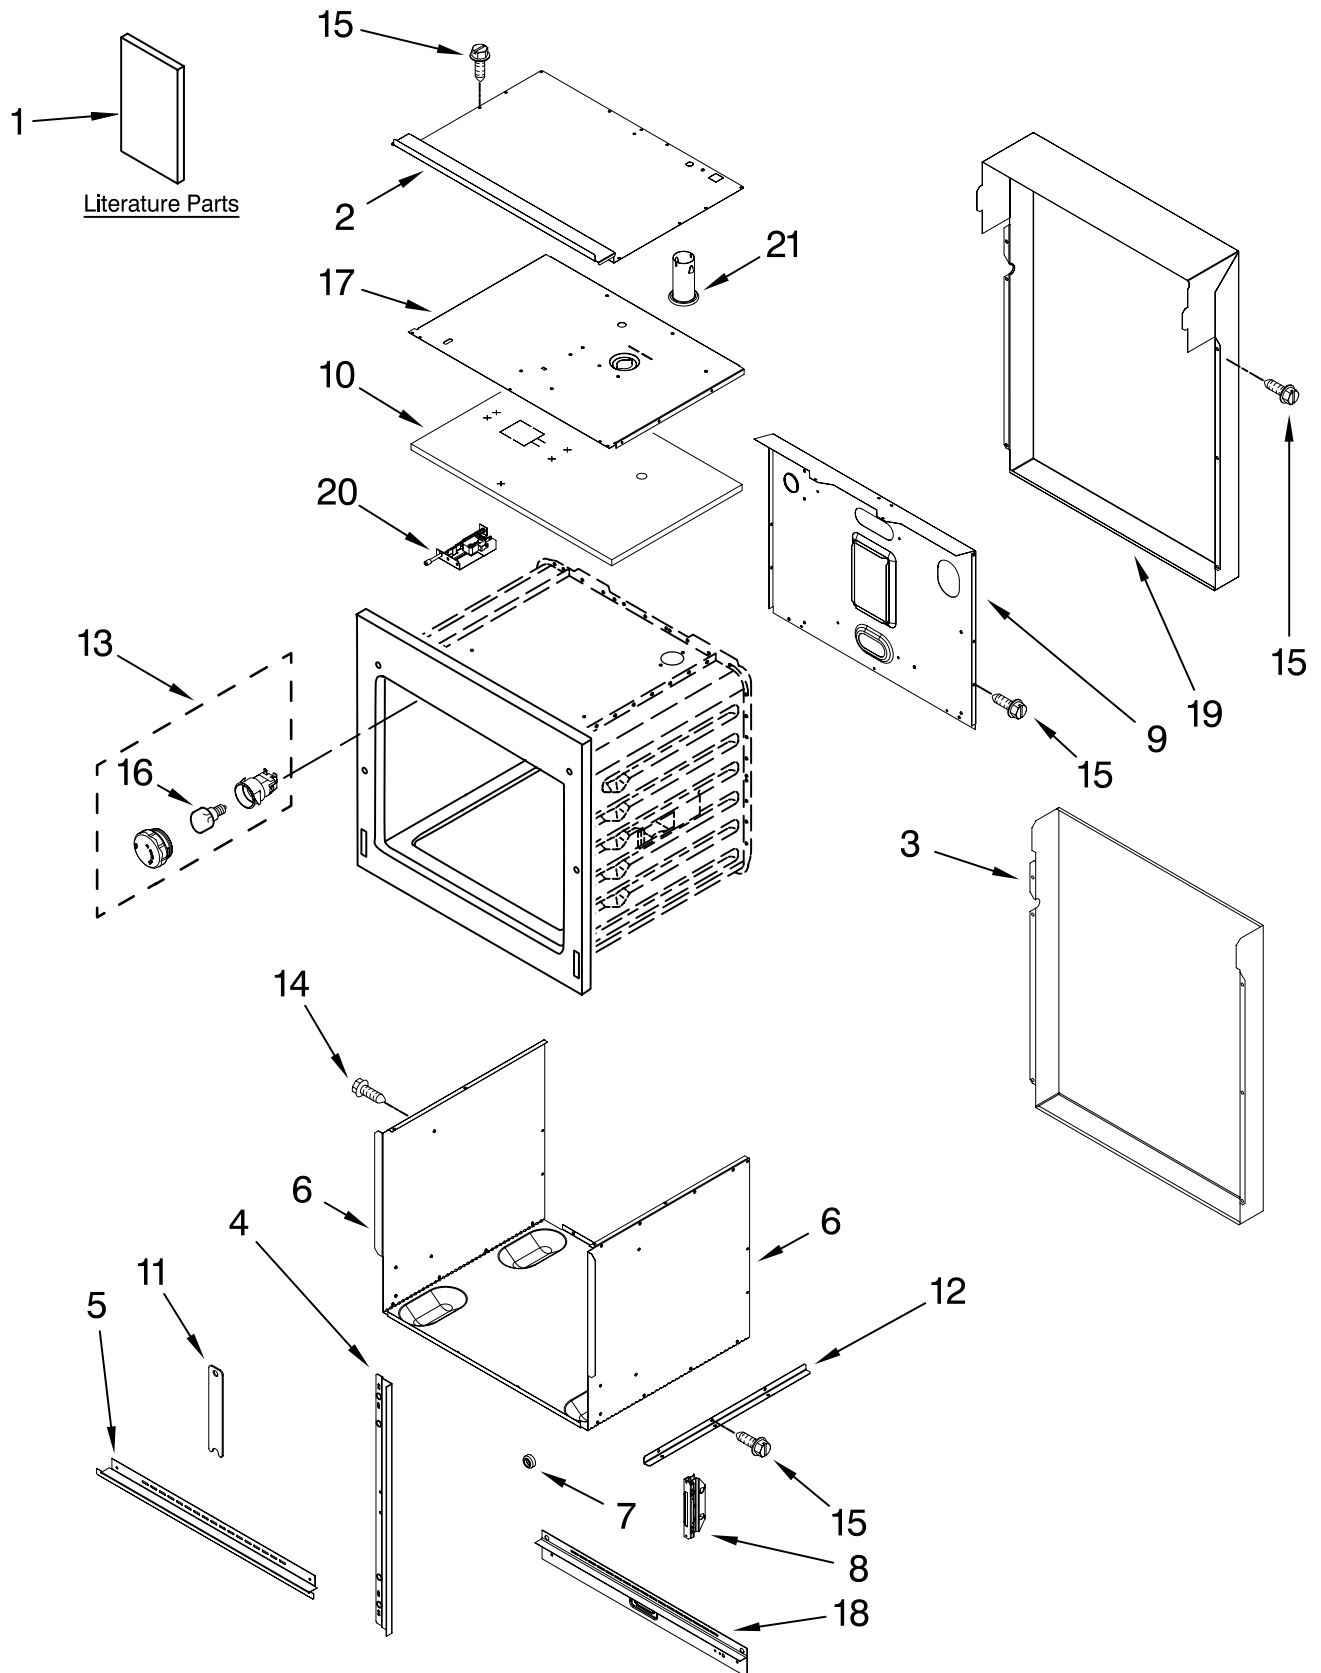

OVEN PARTS

For Models: MEW5627DDB16, MEW5627DDW16
(Black) (White)

27" BUILT-IN
DOUBLE ELECTRIC OVEN
SELF-CLEAN

FOR ORDERING INFORMATION REFER TO PARTS PRICE LIST

OVEN PARTS

For Models: MEW5627DDB16,MEW5627DDW16

(Black)

(White)

Illus. No.	Part No.	DESCRIPTION
1		Literature Parts
	W10176681	Installation Instructions
	W10169640	Owners Manual Brochure, Tips (Safe Cooking)
	9762761	English
	W10065852	French
		Wiring Diagram
	W10192630	English
	W10192631	French
2	2624F075-51	Top, Outer
3	4002F282-51	Back, Outer
4		Trim, Side
	7744P445-60	Black/Stainless
	7744P447-60	White
5		Trim, Oven
	3608F084-70	Black/Stainless
	3608F084-71	White
6	2618F222-51	Panel, Side
7	7109P085-60	Bumper, Rubber
8	8014P031-60	Receptacle, Hinge Assembly
9	2624F055-51	Retainer, Insul.
10	7002P357-60	Insulation, Top/Back
11	3605F236-50	Plate, Hinge Trap
12	3802F116-51	Bottom, Brace
13	7407P181-60	Assy., Light
14	7101P635-60	Screw
15	7101P426-60	Screw
16	7407P103-60	Bulb, Oven
17	2624F064-51	Top, Inner Center
18	7756P196-60	Extrusion, Center
19	2624F062-51	Panel, Upper Outer Back
20	7450P109-60	Assy., Light Sw
21	7505P322-60	Smoke Eliminator

FOLLOWING PARTS NOT ILLUSTRATED

INSULATION

7002P367-60 Insulation, Wrap
7002P263-60 Insulation, Back

FOR ORDERING INFORMATION REFER TO PARTS PRICE LIST