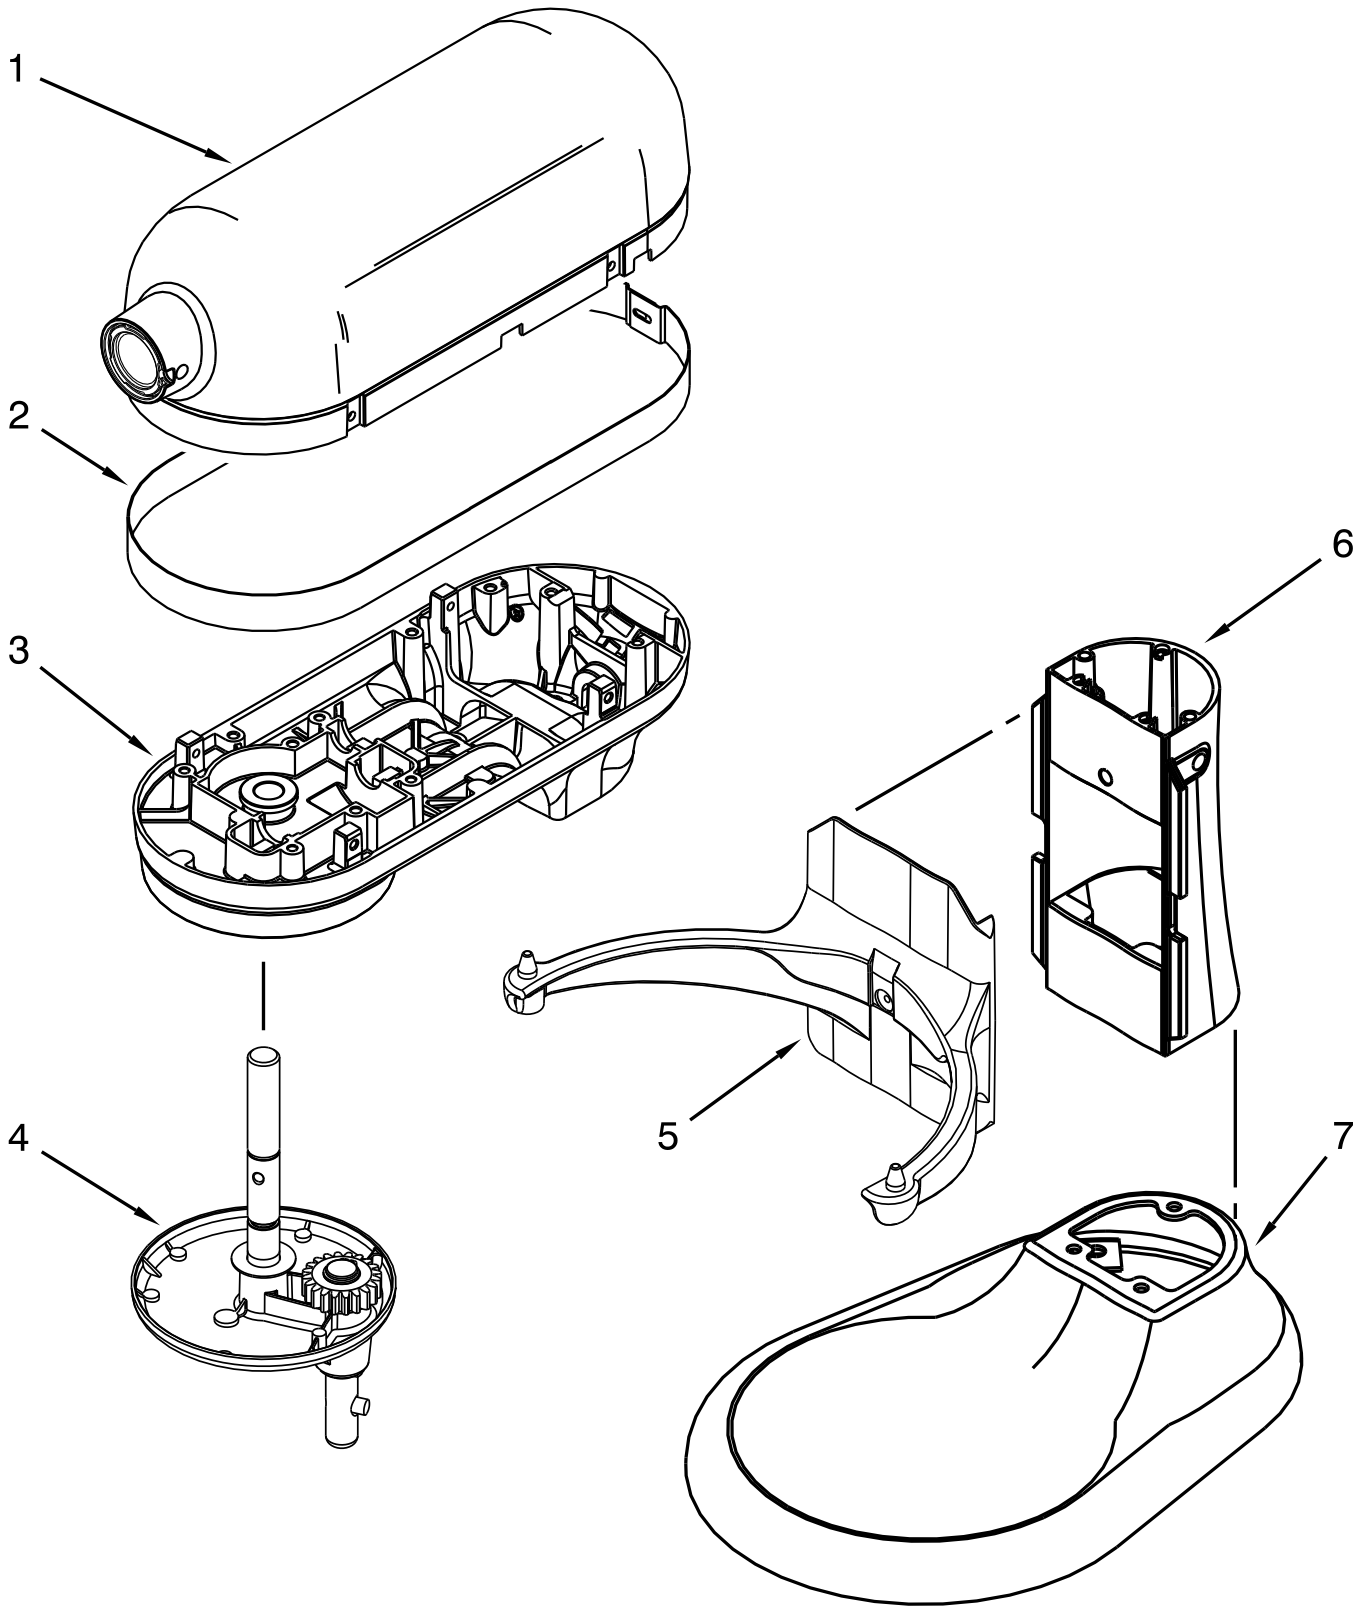

COLOR VARIATION PARTS