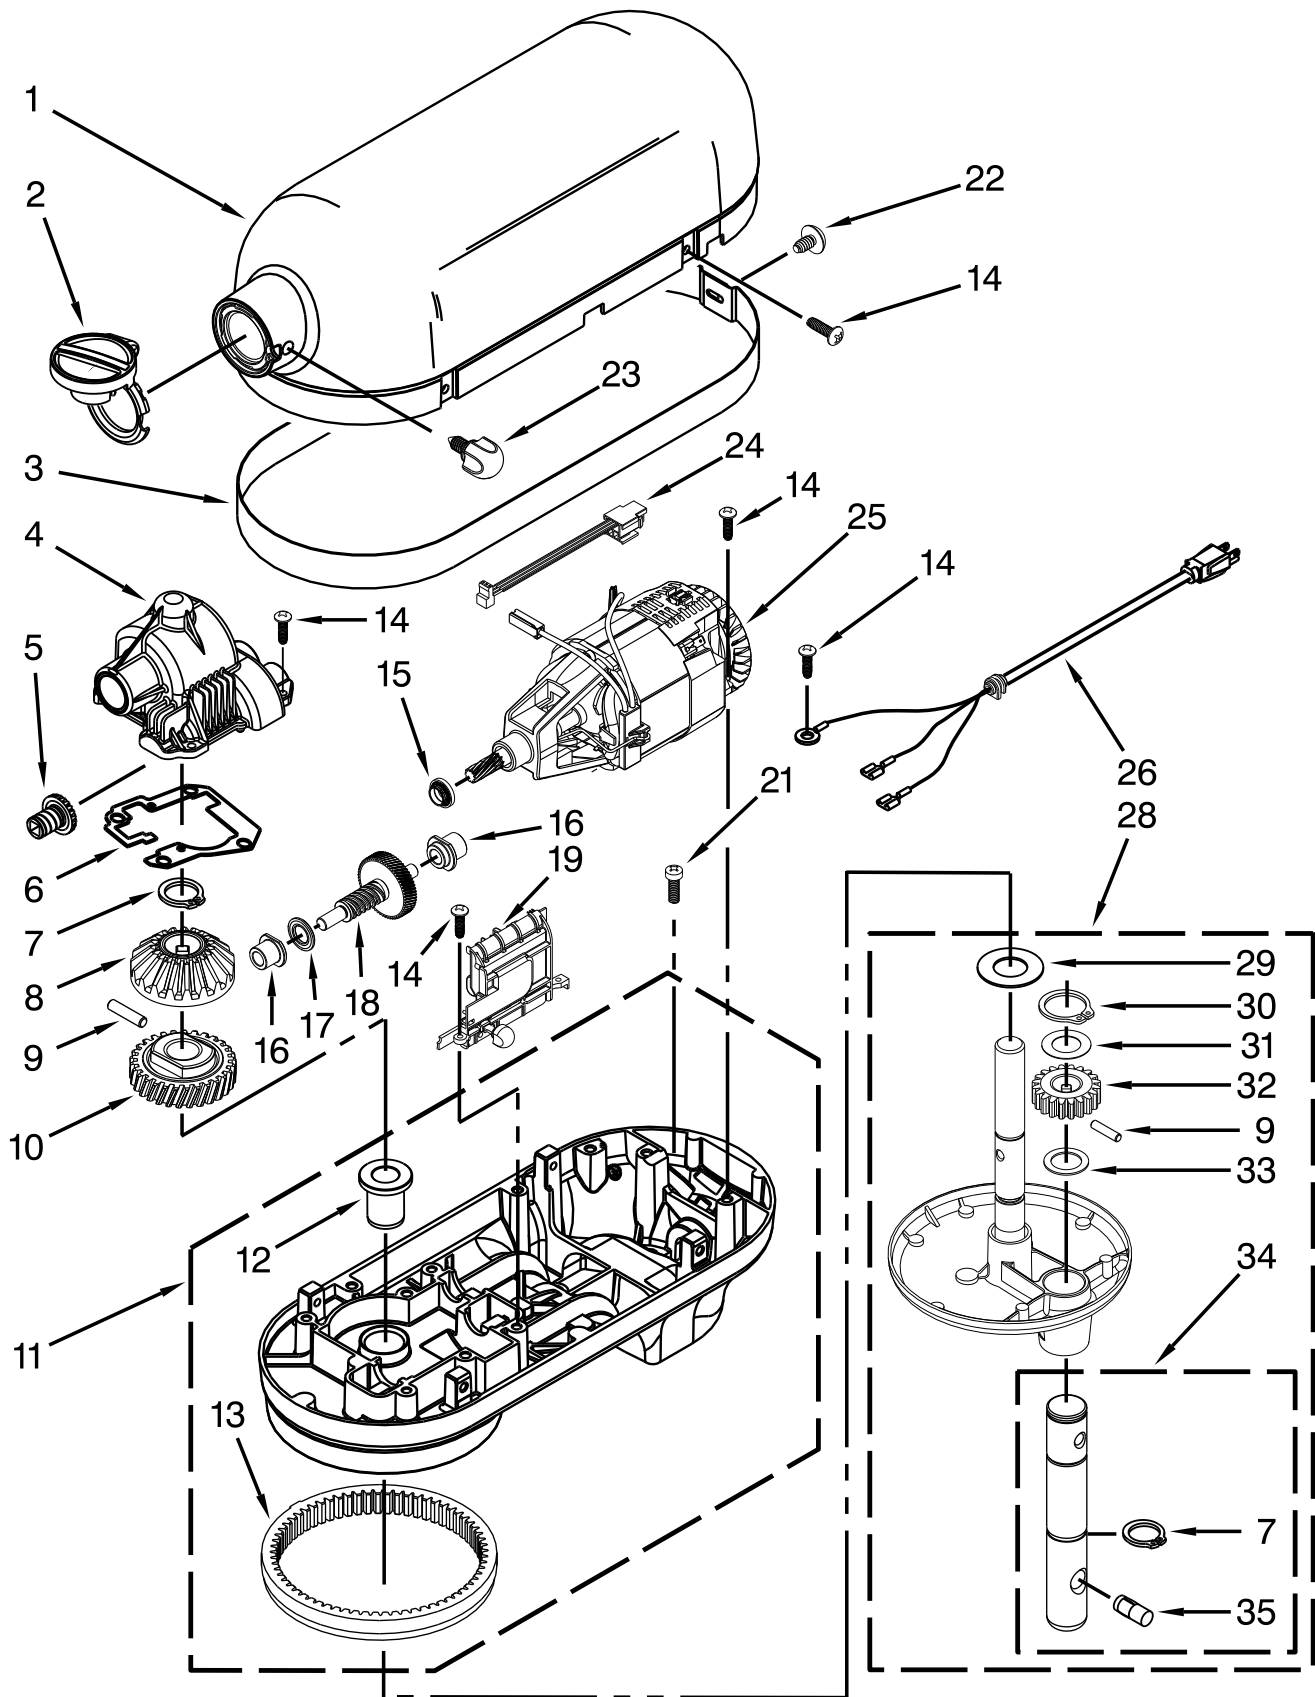

CASE, GEARING AND PLANETARY

CASE, GEARING AND PLANETARY

<u>Illus. No.</u>	<u>Part No.</u>	<u>Description</u>	<u>Illus. No.</u>	<u>Part No.</u>	<u>Description</u>
1		Motor Housing (Refer to Color Variation Parts Page)	28		Planetary Assembly (Refer to Color Variation Parts Page)
2	9703315	Cover, Attachment Hub	29	W10323379	Washer, Fiber
3		Trim Band (Refer to Color Variation Parts Page)	30	9703438	Ring, Retaining
			31	9706090	Washer
			32	9707627	Gear, Pinion
4	9709125	Transmission Housing	33	8533910	Washer
5	9703338	Gear, Attachment Hub Level	34	9708191	Shaft, Agitator
6	9709511	Gasket, Transmission	35	9704677	Pin, Groove
7	9703680	Clip, Retaining			
8	9703337	Gear, Bevel			
9	9707223	Pin, Retaining			
10	9706529	Gear, Worm Follower			
11		Lower Gearcase (Refer to Color Variation Parts Page)			
12	16897	Bearing, Lower Center			
13	9703339	Gear, Internal			
14	3400814	Screw			
15	9706247	Seal, Motor Shaft			
16		Bearing, Worm Gear			
	W10170080	Front			
	W10170081	Rear			
17	9703445	Bearing, Thrust			
18	9709231	Gear, Worm			
19	9706648	Control Assembly			
21	3400200	Screw			
22	3400617	Screw			
23		Thumb Screw			
	9709194	Black			
24	9703312	Sensor, Hall Effect			
25	W10247536	Motor, 120 Volt			
26		Cord, Power			
	W10164887	White			
	W10164888	Black			