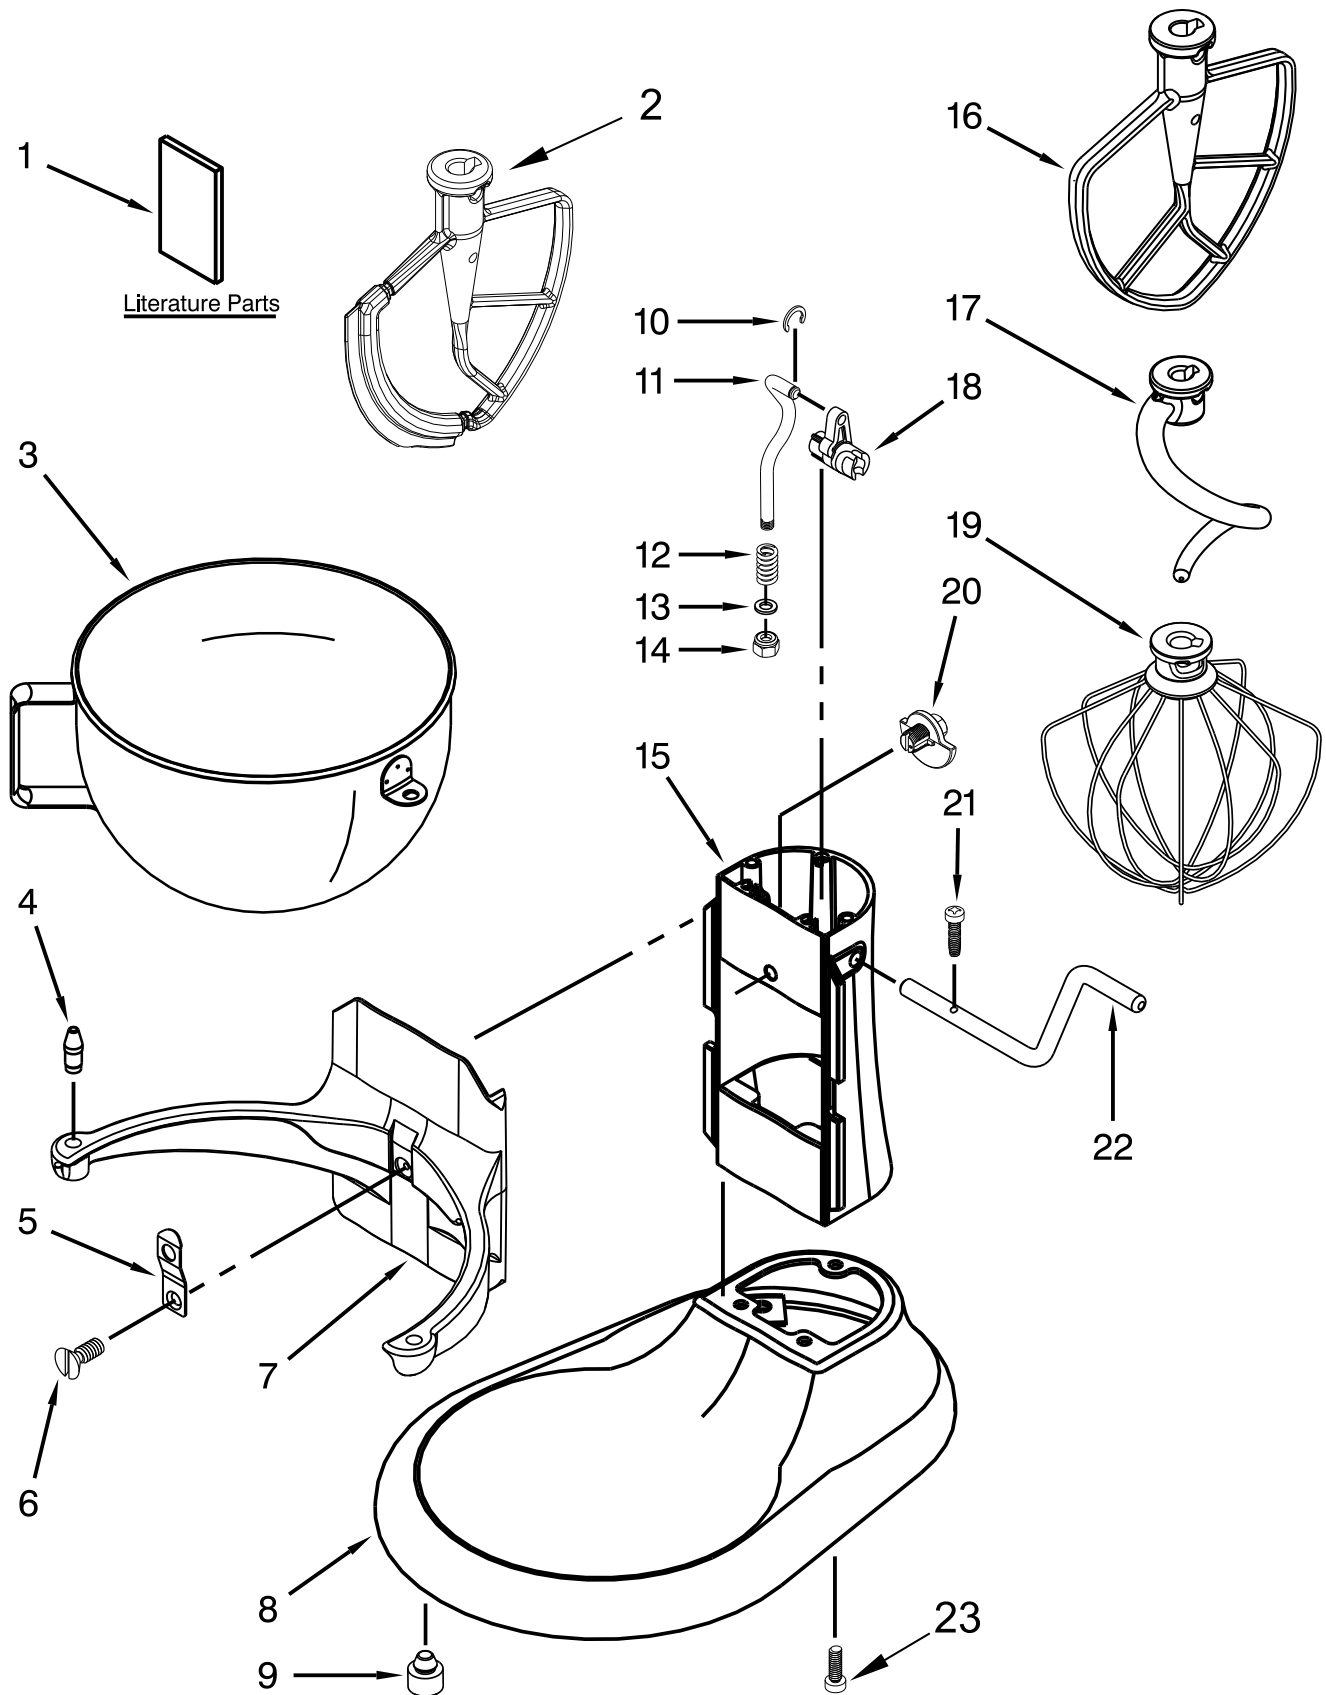

BASE AND PEDESTAL UNIT

BASE AND PEDESTAL UNIT

<u>Illus.</u> <u>No.</u>	<u>Part No.</u>	<u>Description</u>
1		Literature Parts
	9708308	Guide, Use and Care
	9709962	Guide, Use and Care
2	W10317473	Beater, Flex Edge
3		Bowl
	9703550	5 Qt. Bowl
	W10309727	5.5 Qt., Wide Bowl
4	240185	Pin, Retaining Bowl
5	W10504114	Clip, Bowl Retainer
6	3400018	Screw
7		Bowl Support and Pins (Refer to Color Variation Parts Page)
8		Base and Foot Assembly (Refer to Color Variation Parts Page)
9	9708649	Foot
10	9703307	Ring, Retaining
11	9706787	Rod, Bowl Lift
12	9237	Spring, Lift Rod
13	9703439	Washer
14	8533907	Nut
15		Column and Pins (Refer to Color Variation Parts Page)
16		Beater, Flat
	9703485	Beater, Flat (Burnished)
	9708610	Beater, Flat (Coated)
17		Hook, Dough
	9703655	Hook, Dough (Burnished)
	W10524720	Hook, Dough (Coated)
18	9706885	Arm, Bowl Lift
19	9703491	Whip, Wire
20	9703426	Cam, Adjusting
21	3400863	Screw
22	9706788	Handle, Bowl Lift
23	3400200	Screw