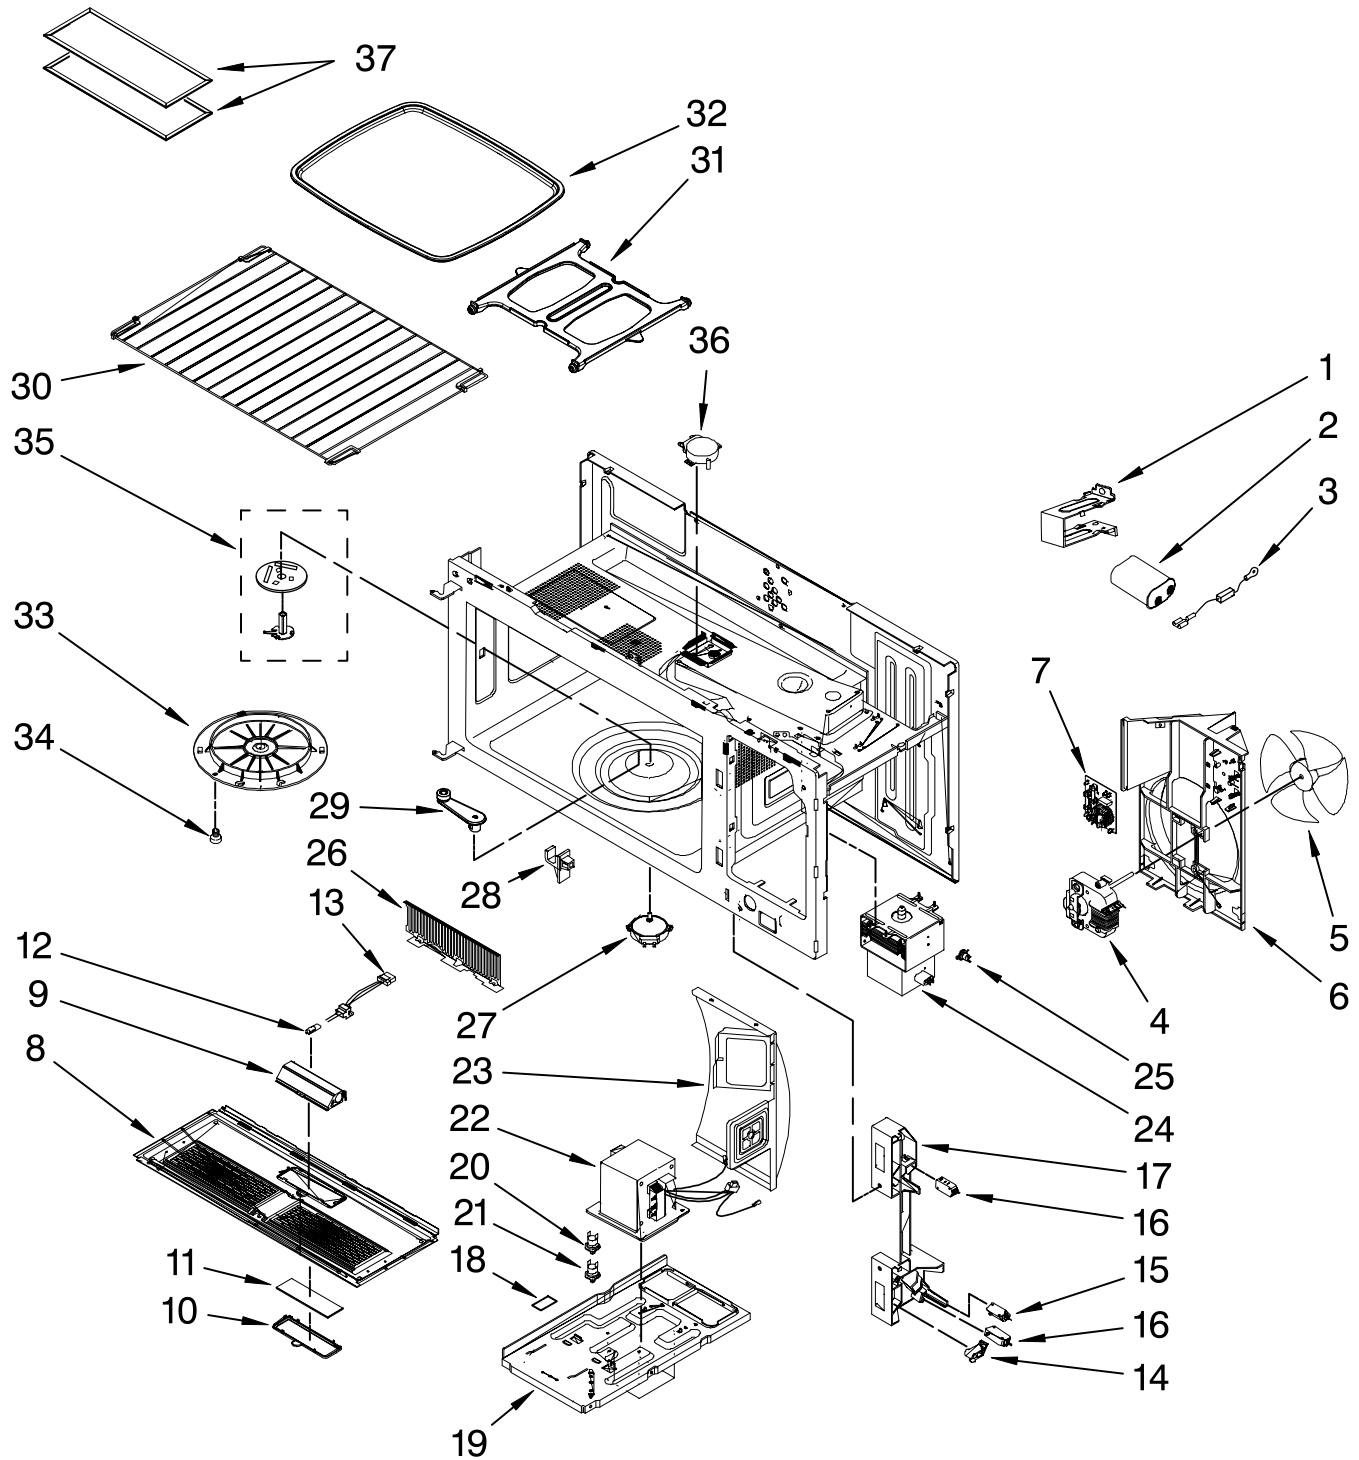

Illus. No.	Part No.	DESCRIPTION
9	DE63-00367D	Filter, Charcoal
10	DE96-00218A	Cord, Power
11	DE92-90508A	Holder Nut, Assy
12	W10192096	Case, Outer
13	W10197773	Damper, Assembly
14	DE72-40022A	Plate, Damper
15	DE70-00378A	Plate, Mounting
16	DE32-60011A	Sensor, Gas
17	DE96-00533A	Main Harness

Illus. No.	Part No.	DESCRIPTION
18	DE92-90505E	Install, Hardware
Following Parts Not Illustrated		
	W10197644	Template, Wall
	DE68-03144B	Template, Top

FOR ORDERING INFORMATION REFER TO PARTS PRICE LIST

INTERIOR AND VENTILATION PARTS

For Models: MMV5207BAW15

(White)

FOR ORDERING INFORMATION REFER TO PARTS PRICE LIST

INTERIOR AND VENTILATION PARTS

For Models: MMV5207BAW15

(White)

Illus. No.	Part No.	DESCRIPTION
1	DE61-00115A	Bracket, Capacitor
2	2501-001016	Capacitor
3	DE91-70063D	Diode, H.V.
4	DE31-10177E	Motor, Fan
5	DE31-90051A	Blade, Fan
6	W10197780	Guide, Suction
7	W10182040	Filter, Noise
8	W10192097	Plate, Bottom
9	DE61-00407C	Reflector, Lamp
10	DE63-00137C	Holder, Glass
11	DE64-00911A	Glass, Lamp
12	4713-001165	Lamp, Halogen
13	DE47-00032B	Holder, Lamp
14	DE66-90106B	Lever, Switch
15	3405-001033	Switch, Micro
16	3405-001034	Switch, Micro
17	DE66-00168A	Latch Board
18	DE63-00008F	Cushion, Sponge
19	W10187747	Plate, Base
20	DE47-20059A	SW-Thermo
21	DE47-20034A	Thermostat
22	W10197612	Transformer, H.V.
23	W10197689	Bracket, Duct Rear
24	W10126786	Magnetron
25	DE47-20007A	Thermostat
26	W10197680	Cover, Front
27	DE31-00040A	Motor, Turntable
28	DE61-00375A	Hook, Rack
29	DE97-00648A	Coupler, Glider
30	W10182049	Rack, Wire
31	DE99-00357A	Guide, Tray
32	DE63-00383A	Tray, Cooking
33	DE71-60121A	Cover, Stirrer
34	DE66-20095B	Button, Lock
35	W10197709	Stirrer, Assembly
36	DE31-10173A	Motor, Drive
37	W10187748	Filter, Air