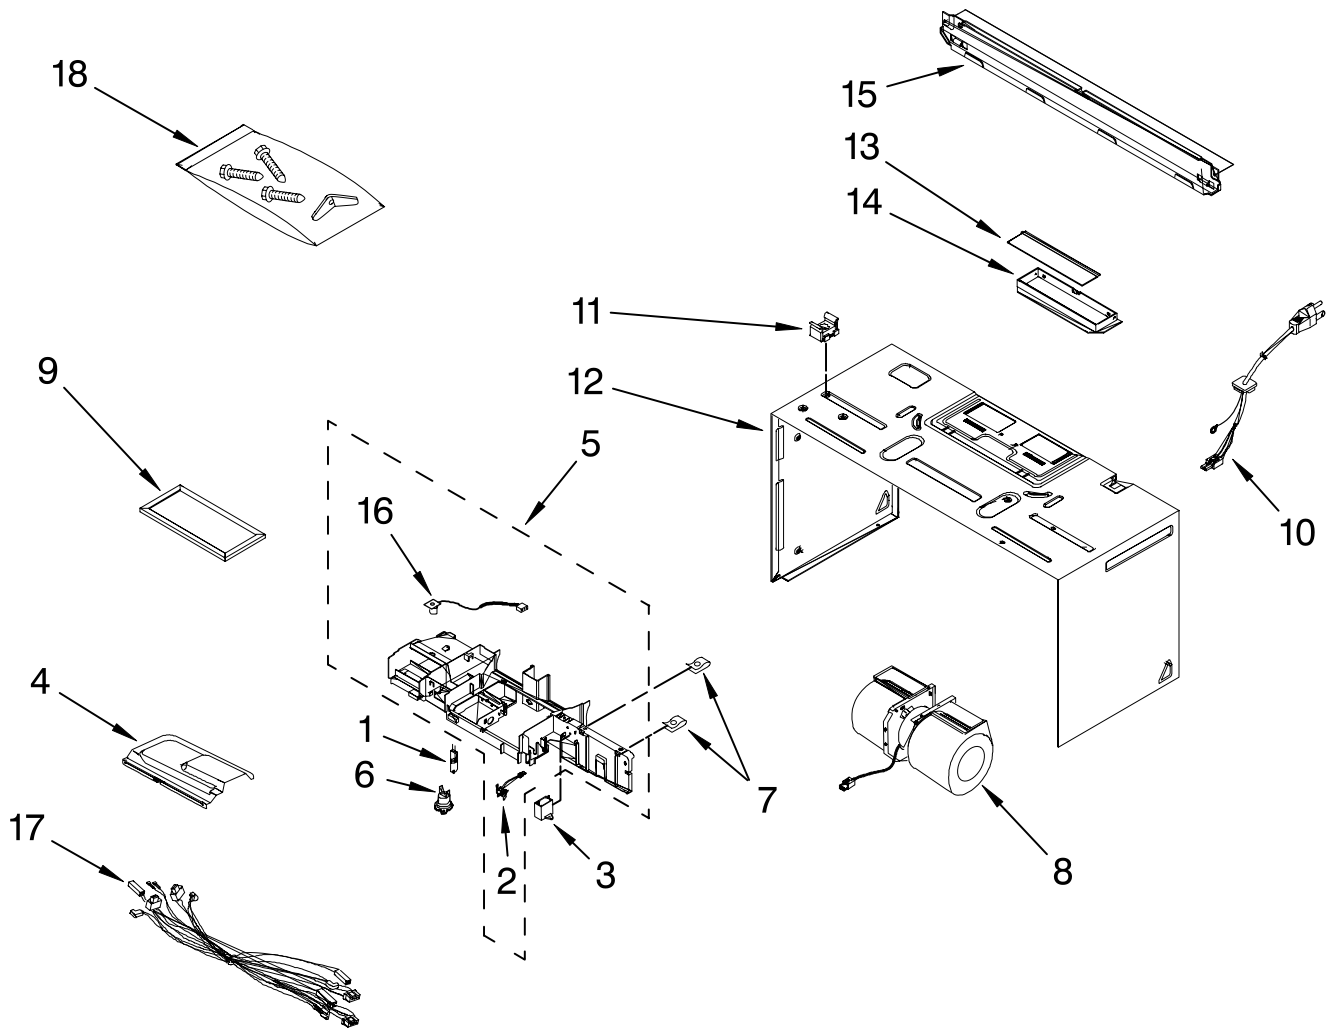

Illus. No.	Part No.	DESCRIPTION
1		Literature
	W10177934	U & C Guide
	W10182043	Tech Sheet, Slim
2		Panel Asy, Control Membrane, Lens and Bracket
	DE94-01386K	White
3	W10181469	Bracket, Control
4	W10198000	Microcomputer
5		Complete Door
	W10197621	White
6	W10189509	Handle, Door
7	W10189545	Handle, Base Upper
8	W10189546	Handle, Base Lower
9		Grille Assembly
	DE64-01454B	White

FOR ORDERING INFORMATION REFER TO PARTS PRICE LIST

CABINET AND AIR FLOW PARTS

For Models: MMV5207BAW15

(White)

Illus. No.	Part No.	DESCRIPTION
1	4713-001165	Lamp
2	DE47-00032B	Holder, Lamp
3	DE59-50002A	Capacitor, Motor
4	W10197628	Bracket, Duct (U)
5	DE97-00635B	Assy, Duct Upper
6	DE47-20059A	Thermostat
7	DE60-30063A	Nut, Mounting
8	W10181452	Motor, Fan Assy

Illus. No.	Part No.	DESCRIPTION
9	DE63-00367D	Filter, Charcoal
10	DE96-00218A	Cord, Power
11	DE92-90508A	Holder Nut, Assy
12	W10192096	Case, Outer
13	W10197773	Damper, Assembly
14	DE72-40022A	Plate, Damper
15	DE70-00378A	Plate, Mounting
16	DE32-60011A	Sensor, Gas
17	DE96-00533A	Main Harness

Illus. No.	Part No.	DESCRIPTION
18	DE92-90505E	Install, Hardware
Following Parts Not Illustrated		
	W10197644	Template, Wall
	DE68-03144B	Template, Top

FOR ORDERING INFORMATION REFER TO PARTS PRICE LIST