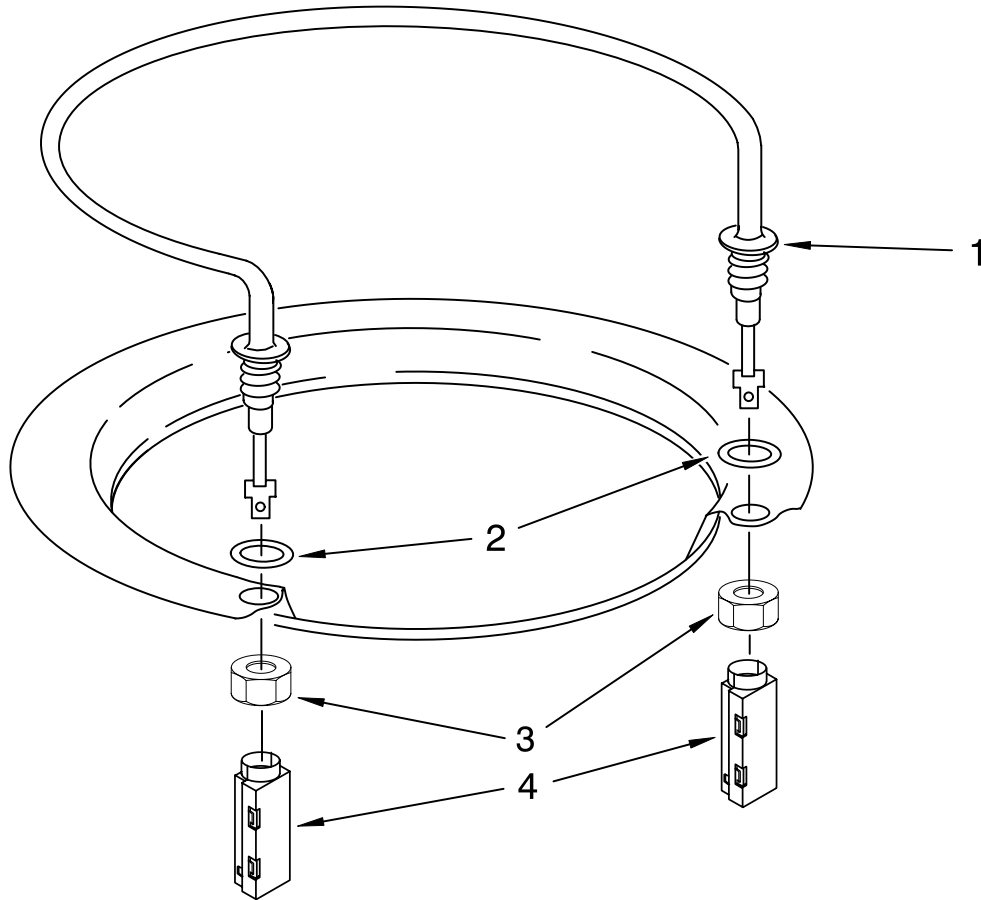

HEATER PARTS

For Models: KUDS24SEBL2, KUDS24SEWH2, KUDS24SEAL2
(Black) (White) (Almond)

Illus. No.	Part No.	DESCRIPTION
1	9743495	Heater Element Assembly (Also Includes Item 2)
2	717273	Washer, Heater Element
3	9743039	Nut, Heater Element
4	9743166	Pod, Terminal Heater

FOR ORDERING INFORMATION REFER TO PARTS PRICE LIST