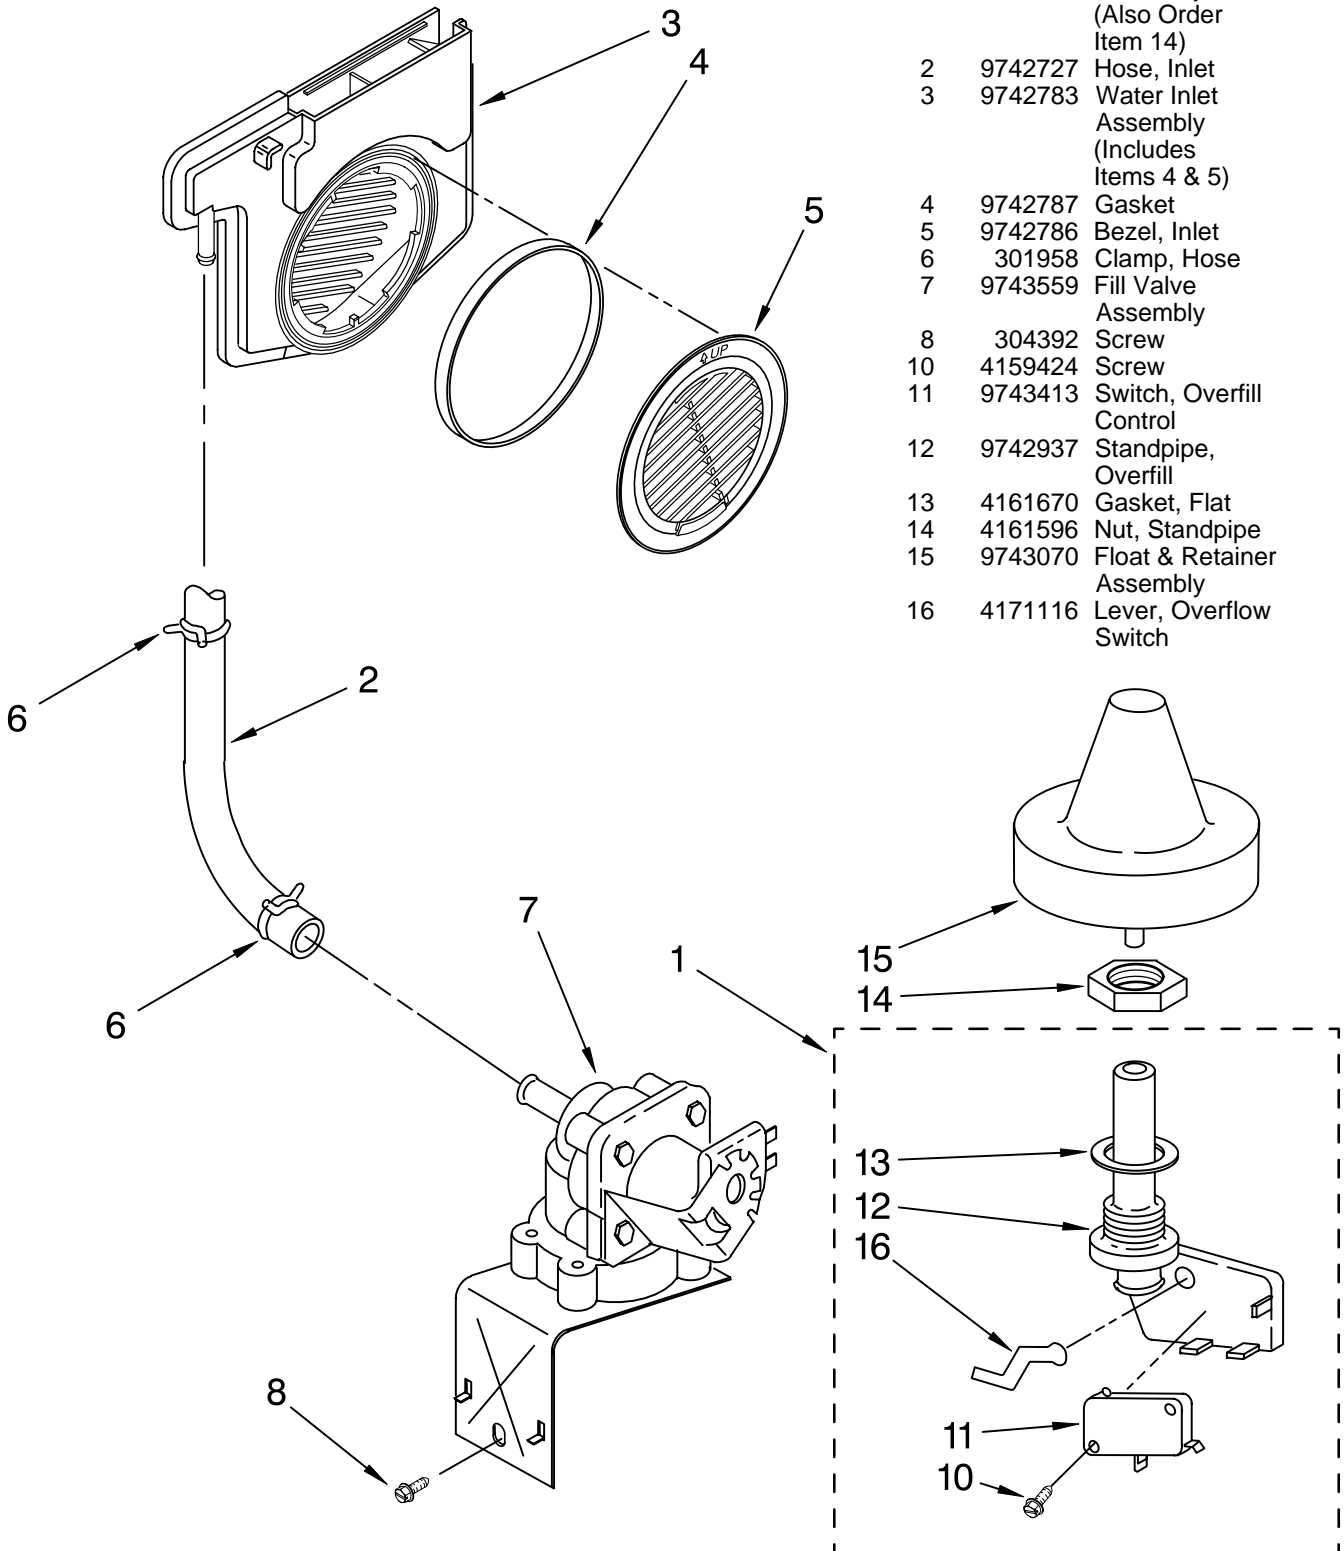

FILL AND OVERFILL PARTS

For Models: KUDS24SEBL2, KUDS24SEWH2, KUDS24SEAL2
(Black) (White) (Almond)

Illus. No.	Part No.	DESCRIPTION

1	9742938	Control, Overfill Assembly (Also Order Item 14)
2	9742727	Hose, Inlet
3	9742783	Water Inlet Assembly (Includes Items 4 & 5)
4	9742787	Gasket
5	9742786	Bezel, Inlet
6	301958	Clamp, Hose
7	9743559	Fill Valve Assembly
8	304392	Screw
10	4159424	Screw
11	9743413	Switch, Overfill Control
12	9742937	Standpipe, Overfill
13	4161670	Gasket, Flat
14	4161596	Nut, Standpipe
15	9743070	Float & Retainer Assembly
16	4171116	Lever, Overflow Switch

FOR ORDERING INFORMATION REFER TO PARTS PRICE LIST