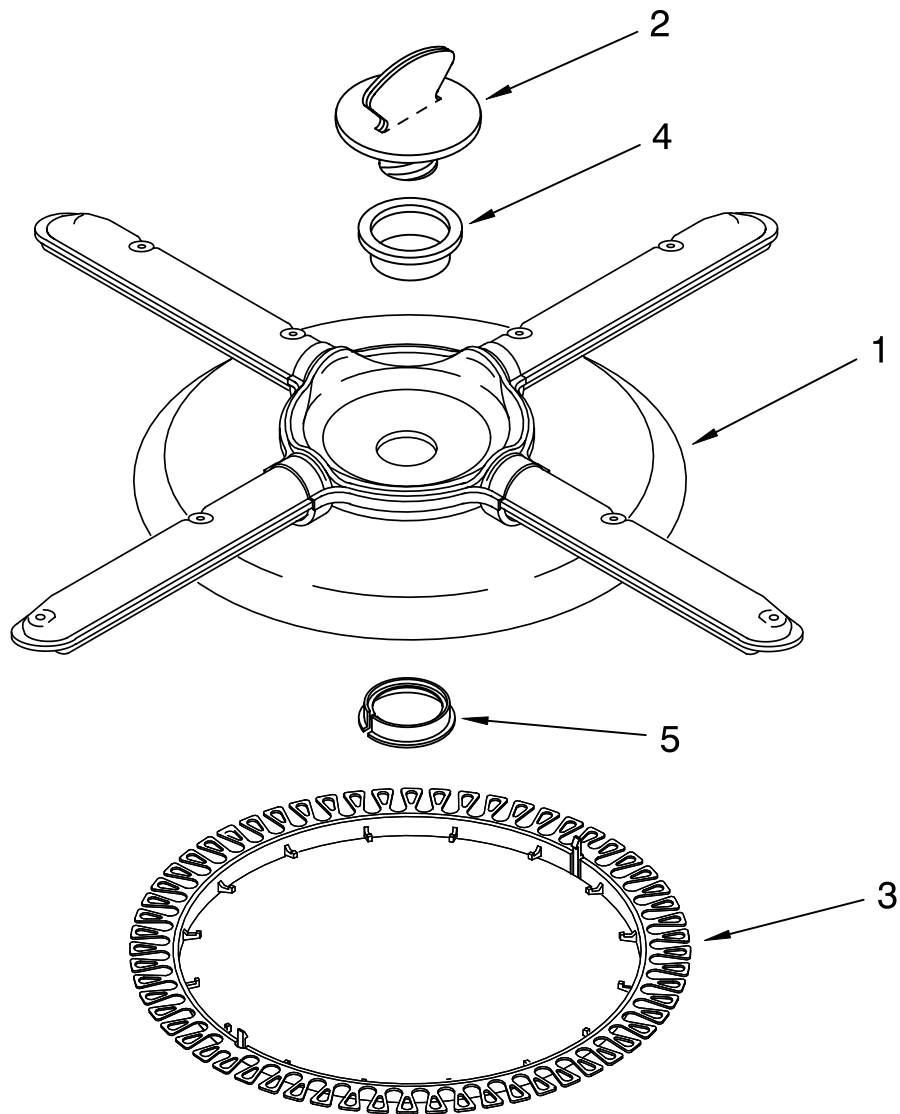

LOWER WASHARM AND STRAINER PARTS

For Models: KUDS24SEBL2, KUDS24SEWH2, KUDS24SEAL2
(Black) (White) (Almond)

Illus. No.	Part No.	DESCRIPTION
1	9742947	Wash Arm Assembly
2	9742945	Nut, Washarm
3	9742646	Strainer (Coarse)
4	9742946	Bearing, Radial
5	3376846	Seal, Sprayarm

FOR ORDERING INFORMATION REFER TO PARTS PRICE LIST