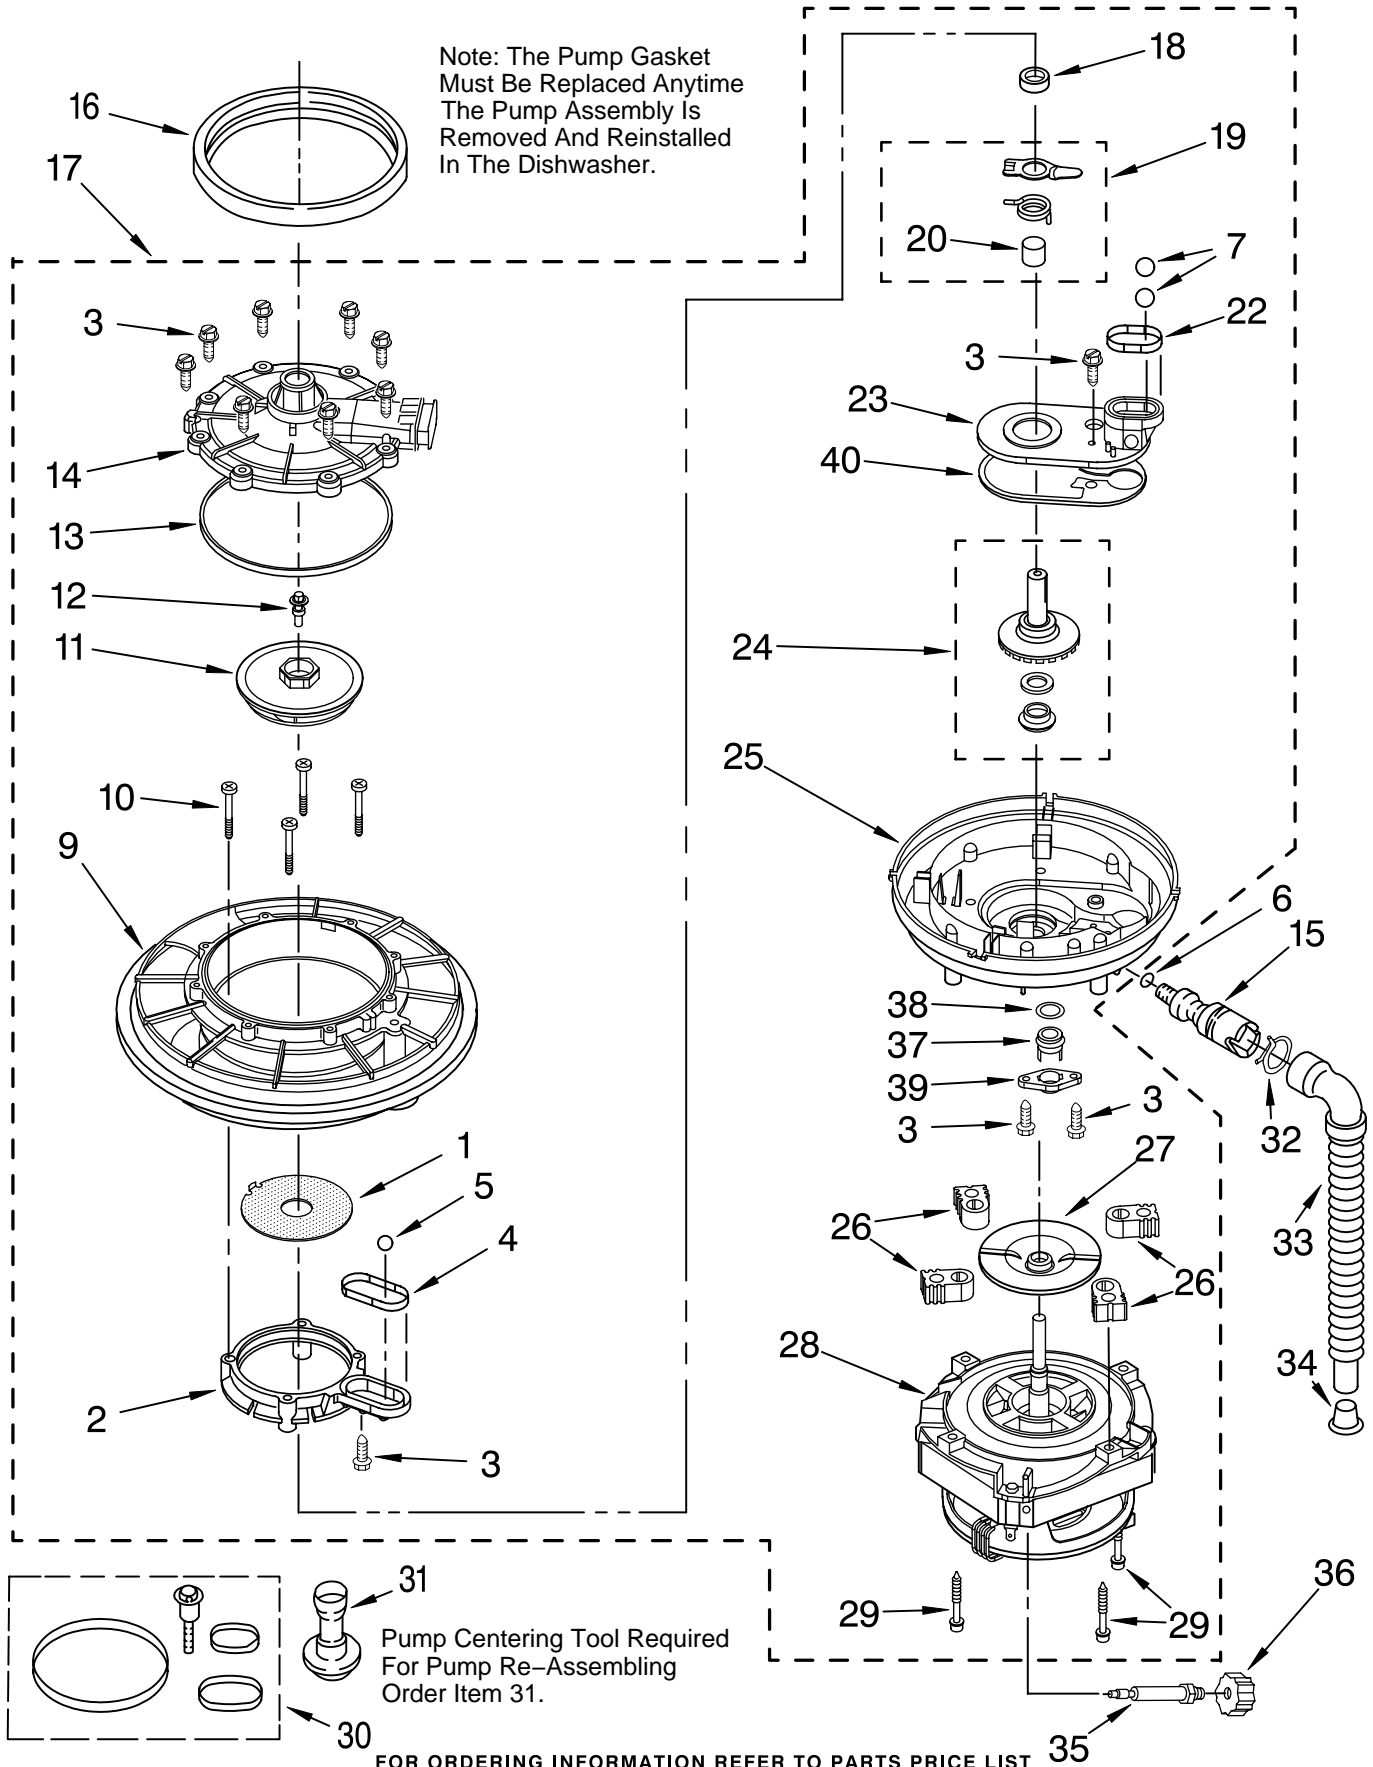

PUMP AND MOTOR PARTS

For Models: KUDS24SEBL2, KUDS24SEWH2, KUDS24SEAL2
(Black) (White) (Almond)

Note: The Pump Gasket Must Be Replaced Anytime The Pump Assembly Is Removed And Reinstalled In The Dishwasher.

PUMP AND MOTOR PARTS

For Models: KUDS24SEBL2, KUDS24SEWH2, KUDS24SEAL2
(Black) (White) (Almond)

Illus. No.	Part No.	DESCRIPTION	Illus. No.	Part No.	DESCRIPTION	Illus. No.	Part No.	DESCRIPTION
1	9740982	Plate, Perforated (Also Order Item 30) See Note A.	16	717000	Gasket, Pump	27	3368270	Slinger (Also Order Item 30) (See Note A.)
2	3367173	Base, Inlet (Includes Items 1 & 5) (Also Order Item 30) See Note A.	17	9743202	Pump & Motor Assembly (Includes Item 16)	28	3376765	Motor & Fan (Assembly) (Includes Item 27) (Also Order Item 30) See Note A.
3	9741232	Screw	18	302707	Bushing, Grind	29	3369331	Screw (4)
4	302710	Seal, Inlet Base	19	302718	Chopper Kit (Also Order Item 30) See Note A.	30	675703	Pump Seal Kit (Includes Items 4, 12, 13 & 22)
5	302709	Ball, Check	20	3378139	Sleeve, Drain Impeller	31	303918	Tool, Pump Centering
6	95080	"O" Ring	22	302704	Seal, Drain Cover	32	356138	Clamp, Hose
7	719929	Ball, Check (2)	23	3378207	Cover, Drain (Also Order Item 30 & 40) See Note A.	33	3374077	Hose, Drain
9	9742968	Filter Assembly	24	303539	Impeller, Drain Kit (Also Order Item 30) See Note A.	34	3371748	Cap, Drain
10	3400001	Screw	25	3376157	Base, Pump (Also Order Item 30) See Note A.	35	3374757	Shaft, Absorber
11	303510	Impeller, Wash (Includes Items 12 & 13)	26	3367197	Support, Pump Mounting (4)	36	3378202	Weight, Absorber
12	3371152	Screw & Seal,				37	3378083	Thermostat
13	302711	Seal, Pump Outlet				38	3376723	Seal, O-Ring
14	9742973	Outlet, Pump (Includes Item 13)				39	3376358	Retainer, Thermostat
15	3369482	Check Valve (Includes Item 6)				40	9740674	Gasket, Drain Cover

NOTE A:

Pump Centering Tool Required
For Pump Re-Assembling
Order Item 31.

FOR ORDERING INFORMATION REFER TO PARTS PRICE LIST