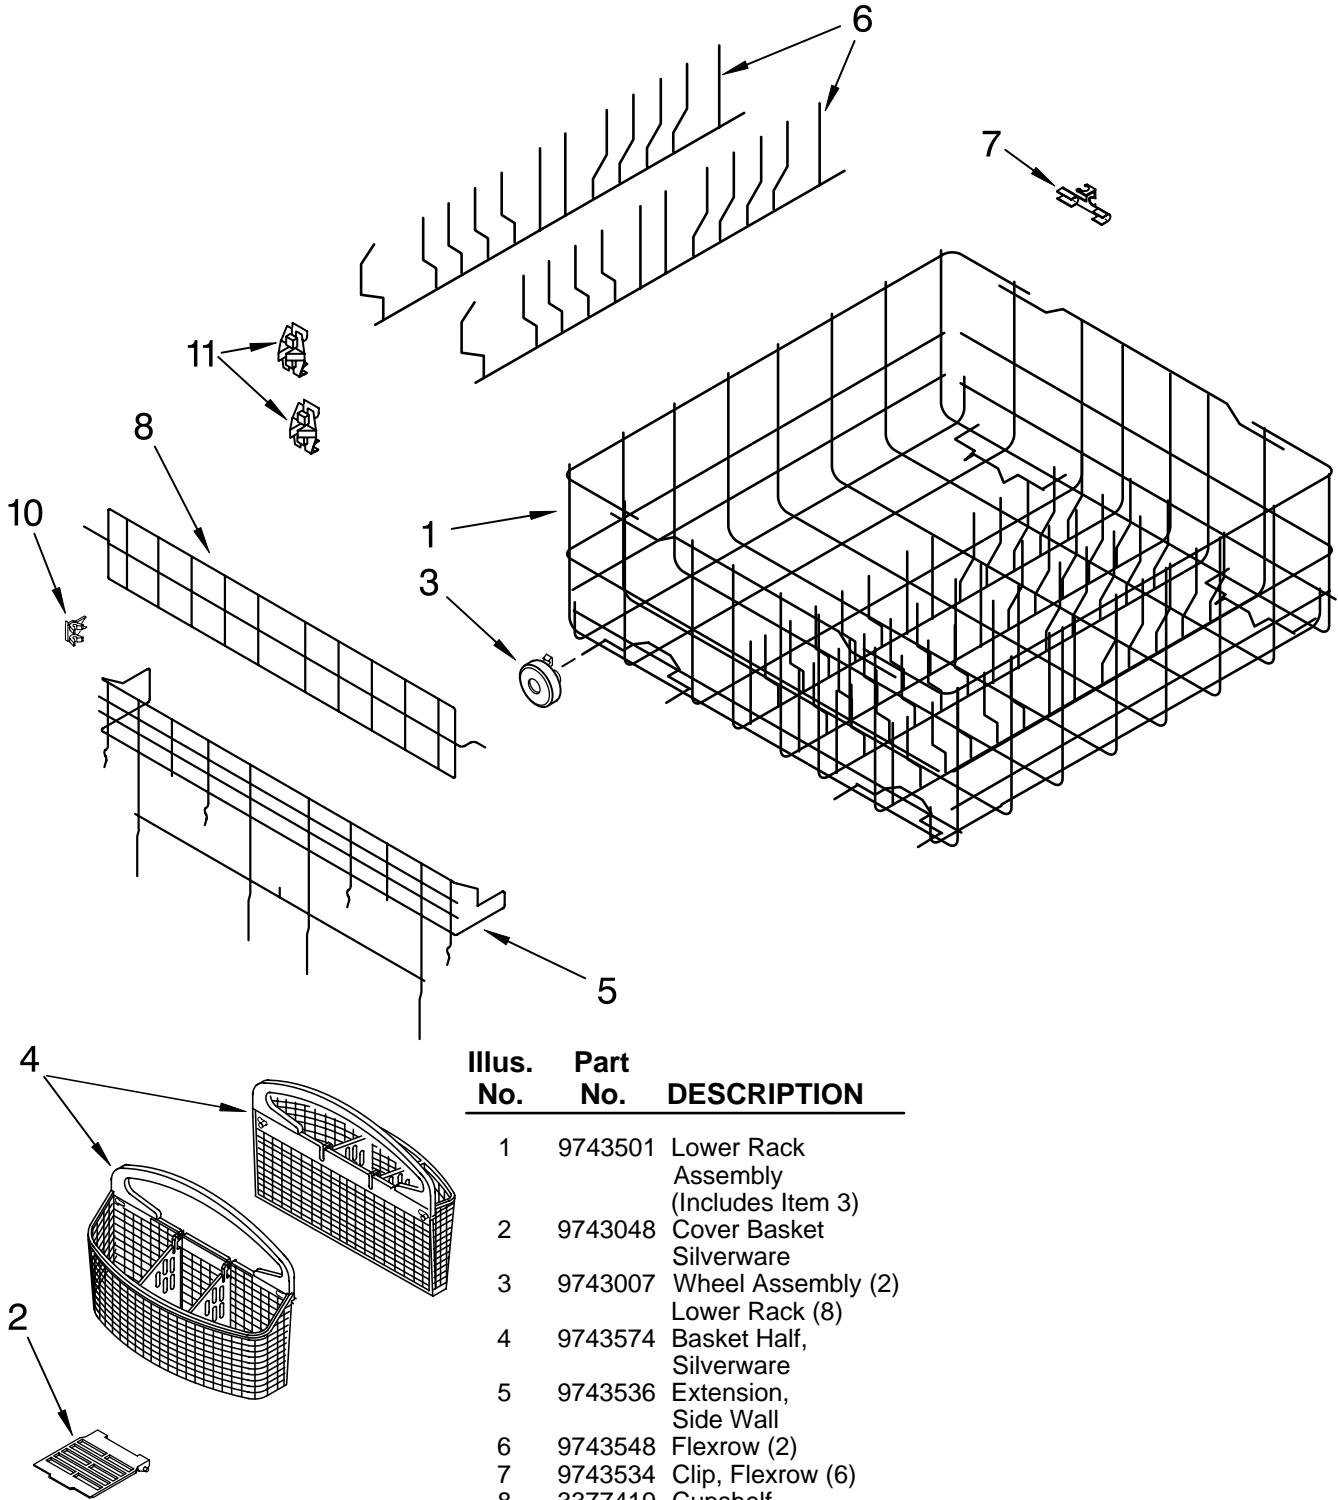

LOWER RACK PARTS

For Models: KUDS24SEBL2, KUDS24SEWH2, KUDS24SEAL2
(Black) (White) (Almond)

Illus. No.	Part No.	DESCRIPTION
1	9743501	Lower Rack Assembly (Includes Item 3)
2	9743048	Cover Basket Silverware
3	9743007	Wheel Assembly (2) Lower Rack (8)
4	9743574	Basket Half, Silverware
5	9743536	Extension, Side Wall
6	9743548	Flexrow (2)
7	9743534	Clip, Flexrow (6)
8	3377419	Cupshelf
10	9743019	Clip, Cupshelf (3)
11	3368629	Retainer, Flexrow (2)

FOR ORDERING INFORMATION REFER TO PARTS PRICE LIST