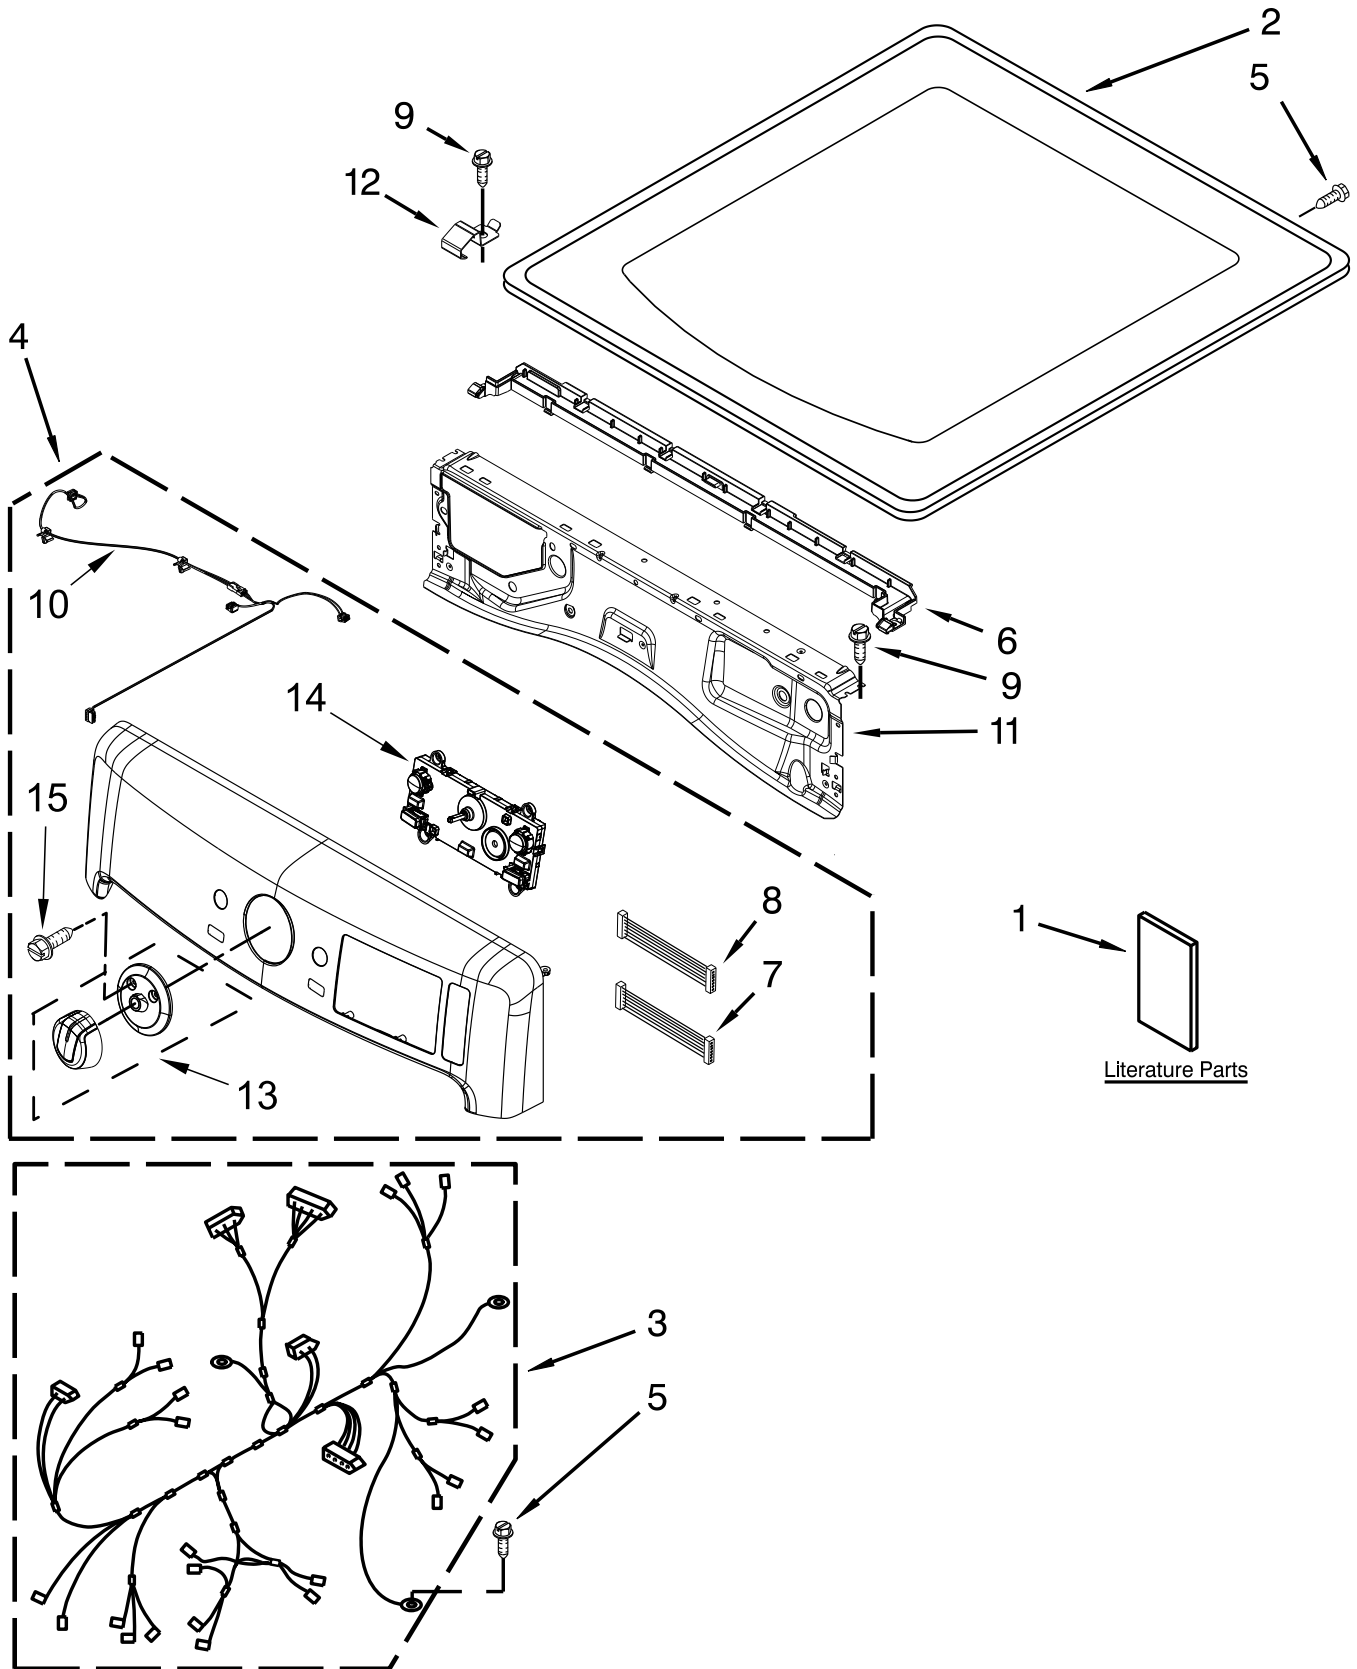

29" ELECTRIC DRYER

MODELS:

YMED6000XW0 (White)
YMED6000XR0 (Red)
YMED6000XG0 (Cosmetallic)

TOP AND CONSOLE PARTS

TOP AND CONSOLE PARTS

<u>Illus. No.</u>	<u>Part No.</u>	<u>Description</u>	<u>Illus. No.</u>	<u>Part No.</u>	<u>Description</u>	<u>Illus. No.</u>	<u>Part No.</u>	<u>Description</u>
1		Literature Parts	4		Panel, Console (Includes Buttons and Control Board)	10	W10267833	Cable, User Interface
	W10312954	Use and Care Guide		W10350674	White	11	W10208198	Bracket, Console
	W10316958	Tech Sheet		W10350675	Red	12	W10317566	Clip, Spring
	W10057364	Installation Instructions		W10350676	Cosmetallic	13	W10514146	Kit, Knob and Inlay
	W10297011	Wiring Diagram	5	693995	Screw	14	W10348581	UI, Center (Includes Knob and Inlay)
2		Top	6	W10317570	Channel, Water	15	W10146359	Screw
	W10208383	White	7	W10309986	Harness, Jumper			
	W10337792	Red	8	W10309987	Harness, Jumper			
	W10301057	Cosmetallic	9	3390647	Screw			
3	W10355895	Harness, Main						