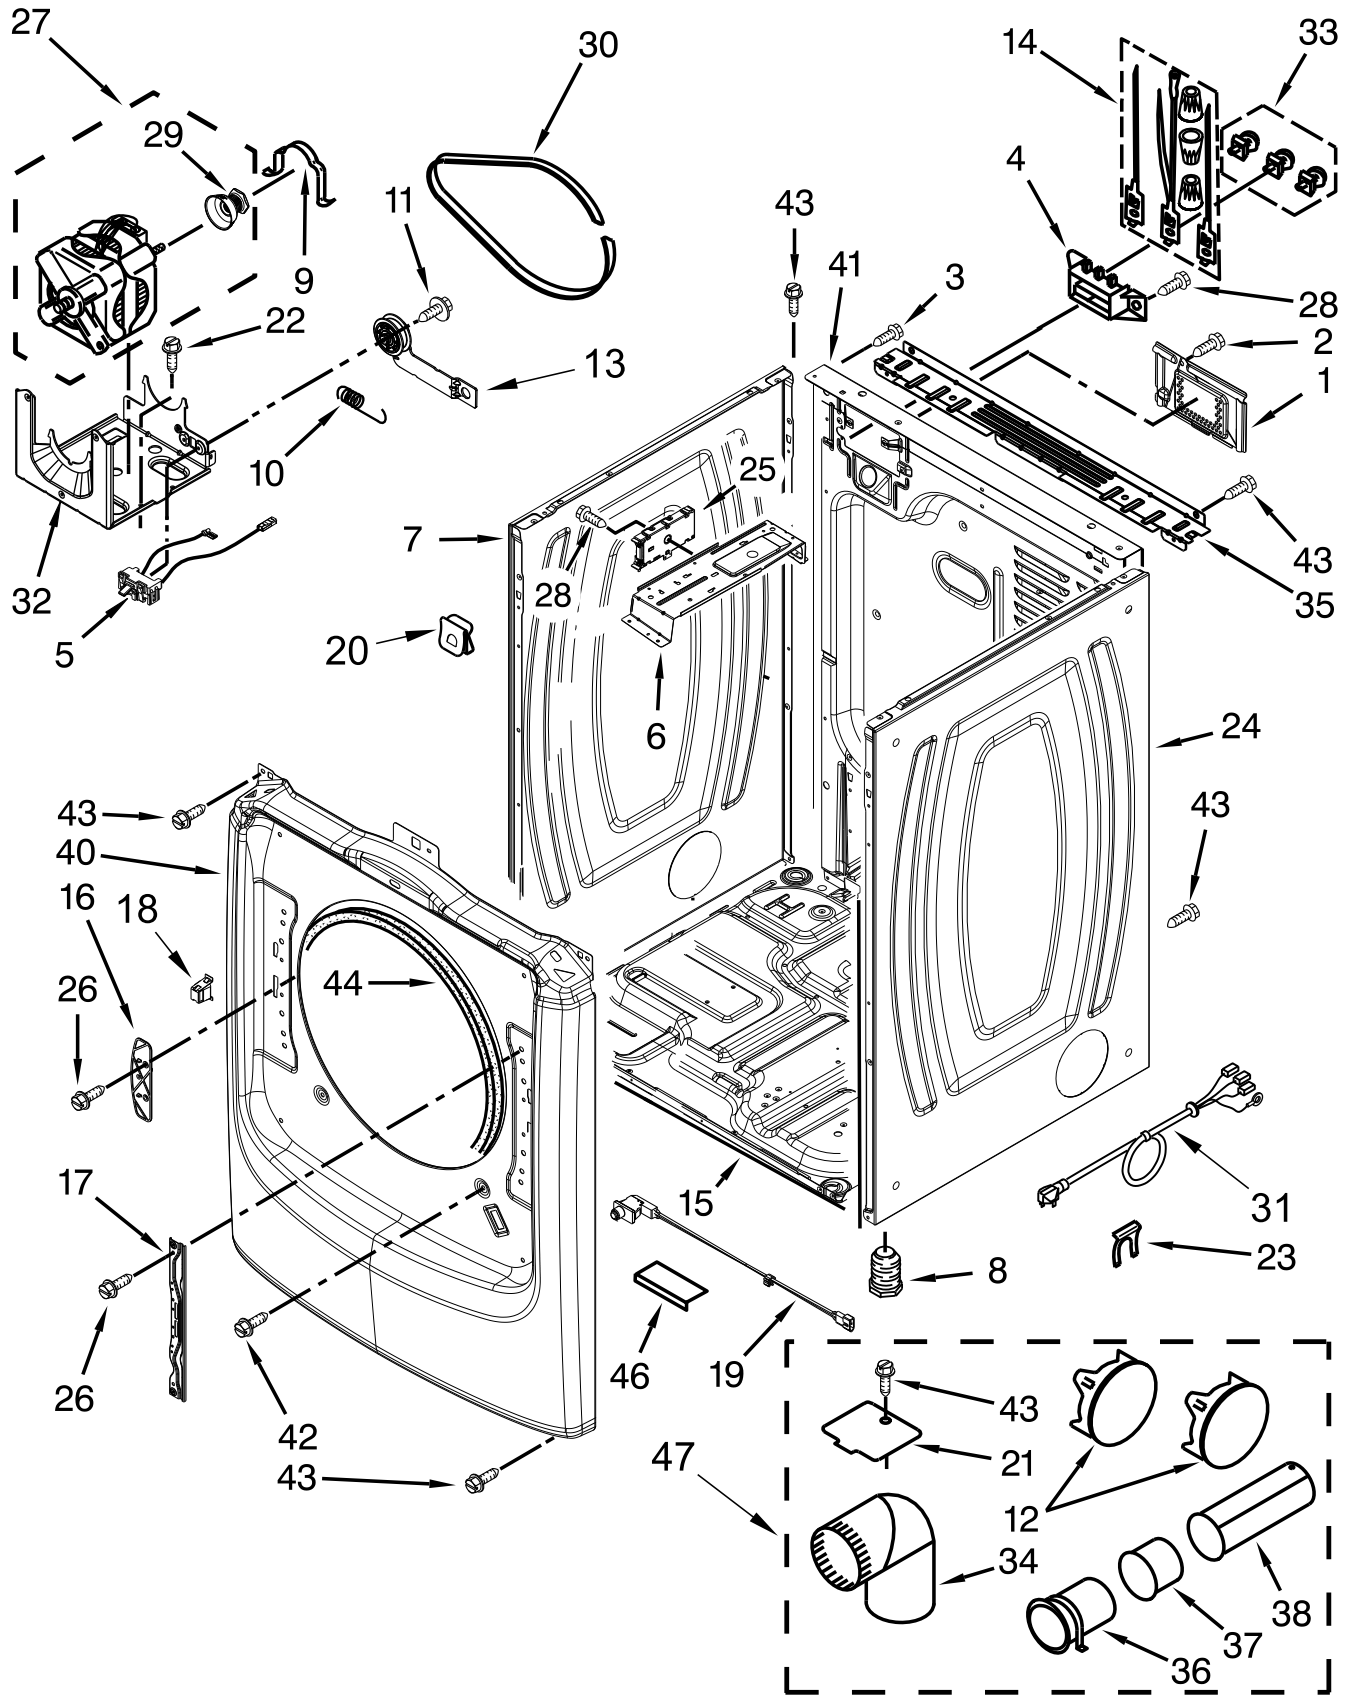

CABINET PARTS

CABINET PARTS

<u>Illus. No.</u>	<u>Part No.</u>	<u>Description</u>	<u>Illus. No.</u>	<u>Part No.</u>	<u>Description</u>	<u>Illus. No.</u>	<u>Part No.</u>	<u>Description</u>
1	W10316167	Cover, Terminal Block	15	8565046	Base, Cabinet	33	279393	Screw Kit, Terminal Block
2	3390814	Screw	16	W10208250	Strike, Door	34	W10416072	Elbow
3	8533974	Screw	17	W10315109	Bracket, Door Hinge	35	W10208382	Bracket, Rear
4	3397659	Block, Terminal	18	W10208401	Assembly, Spring Catch	36	8563747	Pipe, Exhaust (Medium)
5	W10246525	Switch, Broken Belt	19	W10295361	Assembly, Door Switch	37	W10331278	Pipe, Exhaust (Short)
6	W10259611	Bracket, Control	20	W10276611	Nut, U Type	38	8563749	Pipe, Exhaust (Long)
7		Panel, Side (L.H.)	21	W10354249	Plate, Cover	40		Panel, Front
	W10192435	White	22	343641	Screw		W10294349	White
	W10337789	Red	23	694415	Clip, Strain Relief		W10337786	Red
	W10301058	Cosmetallic	24		Panel, Side (R.H.)		W10301067	Cosmetallic
8	3392100	Foot, Dryer		W10192446	White	41	W10247569	Panel, Rear
	279810	Foot, Optional (Extended Length Package Of 2) (Not Included)		W10337791	Red	42	3357011	Screw
9	W10121316	Clamp, Motor Mount	25	W10352731	Control Board	43	3390647	Screw
10	W10446781	Spring, Idler	26	W10288126	Screw	44	3387242	Seal, Front Panel
11	3389420	Screw	27	W10396038	Assembly, Motor	46	W10215725	Cover, Door Switch
12	W10404617	Plug, Multivent (Midnight Grey)	28	90767	Screw			Optional Parts Not Included
13	W10547287	Assembly, Idler	29	W10460106	Pulley, Motor	47	W10323246	Kit, 4-Way Vent
14	279318	Terminal, Brass and Tinned (Includes Terminal Block Screw Kit)	30	W10112954	Belt, Drive			
			31	3394208	Cord, Power			
			32	W10242878	Bracket, Motor Mounting