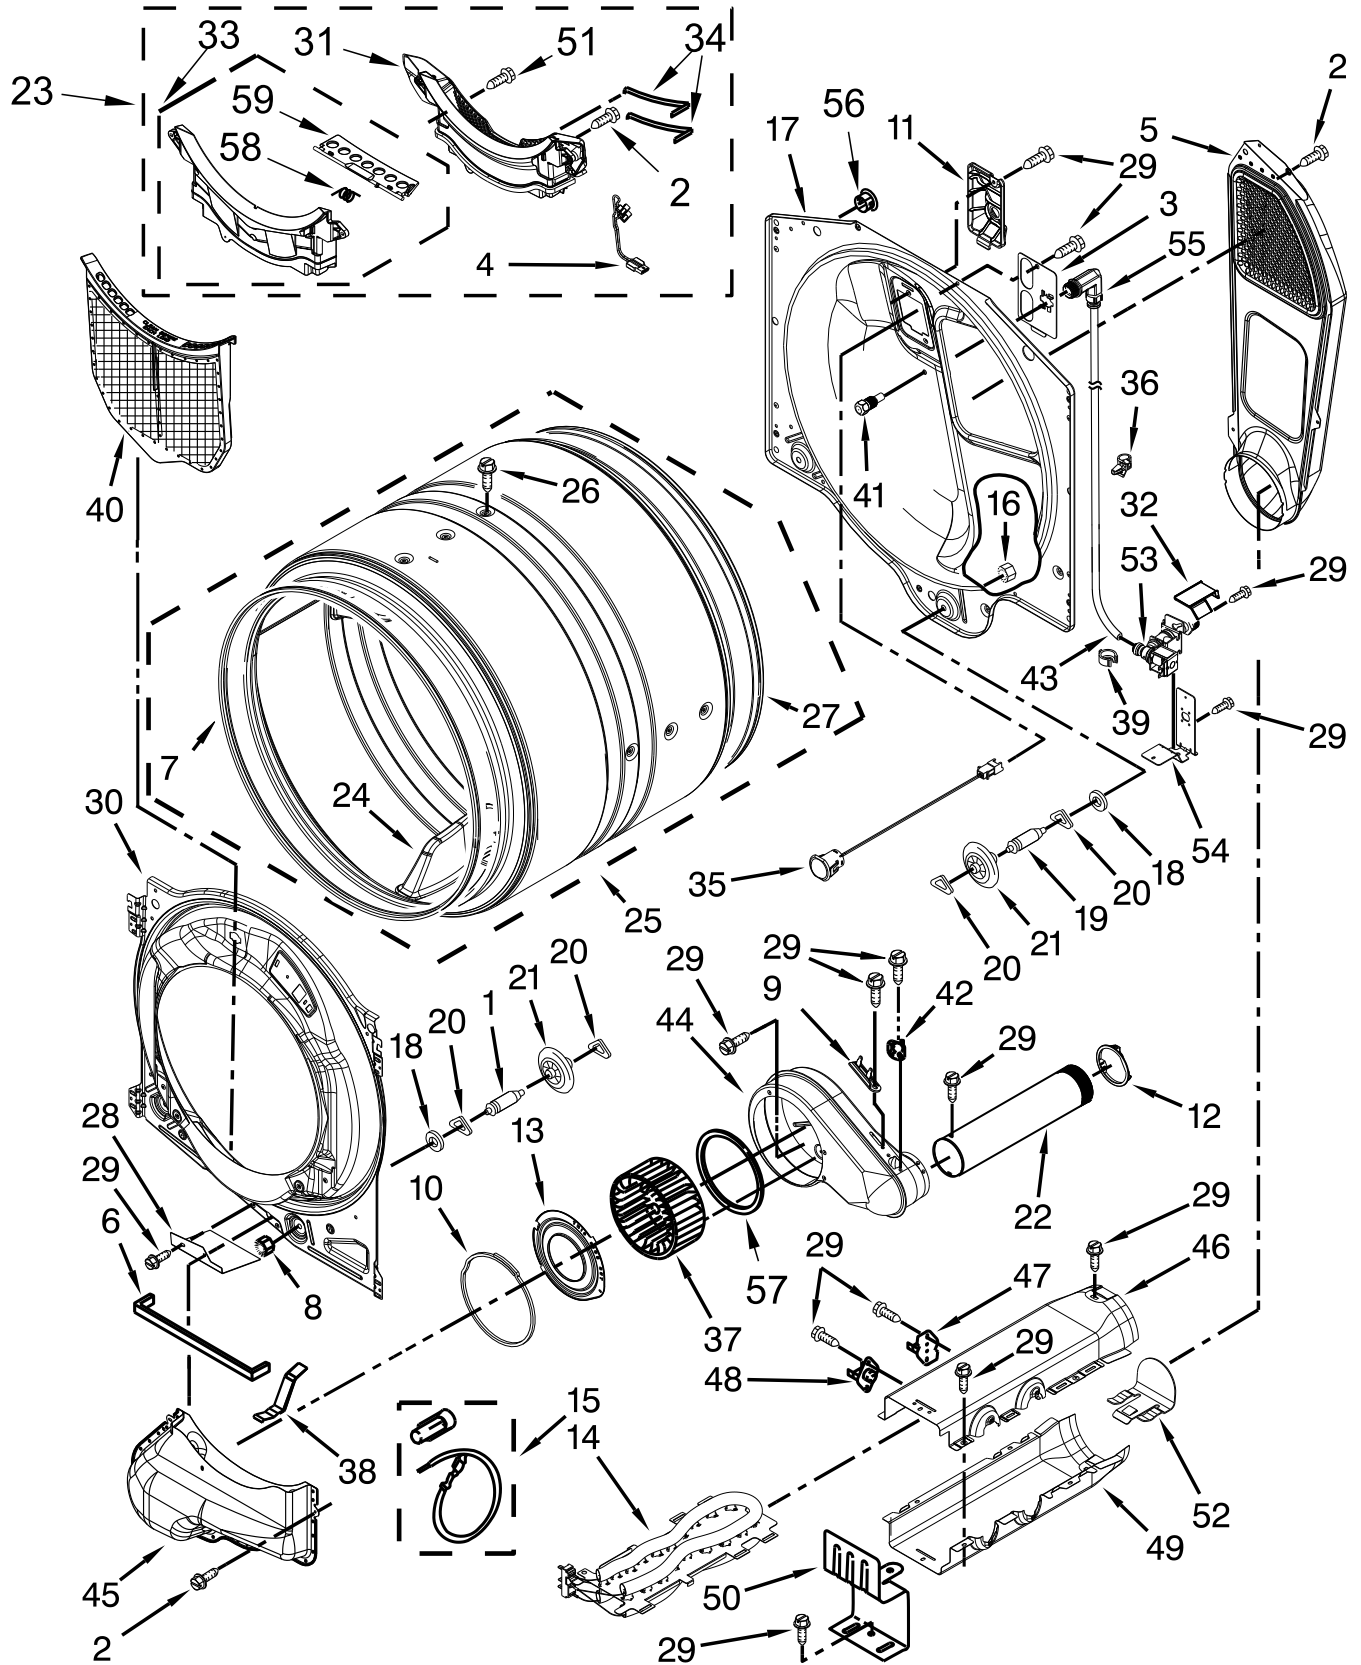

BULKHEAD PARTS

BULKHEAD PARTS

<u>Illus.</u> <u>No.</u>	<u>Part No.</u>	<u>Description</u>	<u>Illus.</u> <u>No.</u>	<u>Part No.</u>	<u>Description</u>	<u>Illus.</u> <u>No.</u>	<u>Part No.</u>	<u>Description</u>
1	W10359271	Shaft, Drum Roller - Right Hand Thread	21	W10314171	Roller, Support	42	8577274	Thermistor
2	3390647	Screw	22	W10342188	Exhaust Pipe	43	W10348621	Hose, Rear Nylon
3	W10249422	Nozzle, Bracket Rear	23	W10219012	Assembly, Outlet Grill and Housing	44	W10211911	Housing, Blower
4	W10298258	Harness, Sensor	24	W10280771	Baffle, Drum	45	W10211896	Assembly, Lint Duct
5	697354	Assembly, Air Duct	25	W10280779	Drum Assembly Complete	46	8544769	Housing Slot, Heater Box
6	W10211950	Seal, Housing Outlet	26	W10219342	Screw	47	280148	Kit, Thermal Cut-Off (Includes High Limit Thermostat)
7	W10273050	Seal, Drum Front	27	697694	Seal, Drum	48	8557403	Thermostat, High Limit
8	3934666	Nut, Hex	28	W10128629	Shield, Blower	49	8544770	Housing Tab, Heater Box
9	3392519	Fuse, Thermal (91C)	29	693995	Screw	50	8066099	Bracket, Heater Box
10	W10211899	Seal, Blower Cover	30	W10211930	Bulkhead, Front	51	3387230	Screw
11	W10208422	Rear Deflector	31	W10211903	Grill, Outlet	52	8544776	Flange, Heater Box
12	W10344699	Collar, Duct	32	W10530670	Cover, Inlet Valve	53	W10505663	Valve, Water Inlet
13	W10211901	Assembly, Collar	33	W10219013	Assembly, Housing and Door	54	W10510098	Bracket, Valve
14	W10044440	Heater Element	34	3387223	Sensor, Electrode	55	W10347739	Assembly, Nozzle and Hose
15	279457	Terminal Wire Kit (For Heater Element Wiring Harness Repair)	35	W10236079	Drum Light Assembly-Led	56	8529007	Plug, Rear Bulkhead
16	W10001120	Nut, Hex (Left Hand Thread)	36	3391018	Tie, Cable	57	697770	Seal, Plate Cover
17	W10211946	Bulkhead, Rear	37	W10211915	Wheel, Blower	58	W10219015	Spring, Lint Screen Door
18	3387459	Washer	38	W10306123	Clip, Lint Duct	59	W10219016	Door, Lint Screen
19	W10359272	Shaft, Drum Roller - Left Hand Thread	39	W10044599	Clip, Push To Connect			
20	W10512946	Washer, Tri Ring	40	W10370972	Lint Screen			
			41	W10277503	Assembly, Nozzle and Screen