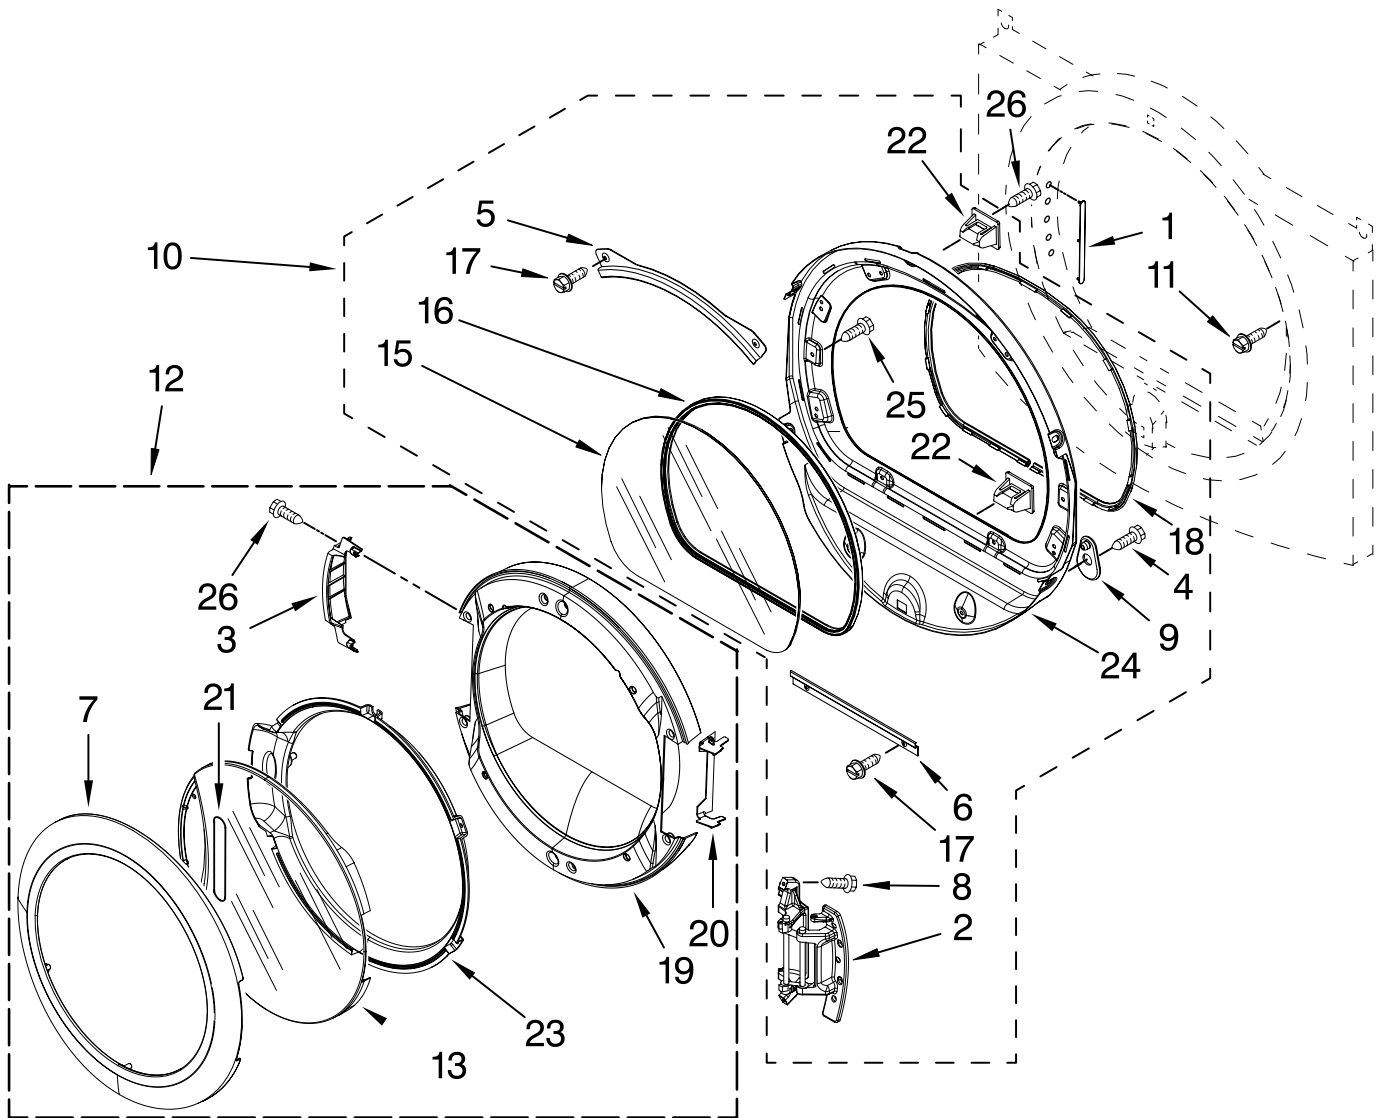

Following Parts Not Illustrated

W10293913 Conversion Kit
(Type 1 and 2)
to Type (4) L.P.G.

BA-159

FOR ORDERING INFORMATION REFER TO PARTS PRICE LIST

DOOR PARTS

For Models: MGDE900VW2

(White)

Illus. No.	Part No.	DESCRIPTION
1	W10085210	Label, Hinge Hole White
	W10085230	Oxide
2	W10139920	Door Hinge Assembly
3	W10180119	Cover, Door Hinge
4	3400224	Screw, 8-18 x 5/8
5	8519356	Retainer-Window (Upper)
6	8519354	Retainer-Window (Lower)
7	W10193522	Handle Ring

Illus. No.	Part No.	DESCRIPTION
8	W10159996	Screw, 10-24 x 5/16
9	W10048910	Screw-Plug
10	8577819	Inner Door Complete Assembly
11	355515	Screw, 8-18 x 11/16
12	W10193530	Outer Door Complete Assembly
13	W10180117	Door Mask Assembly
15	8566254	Window