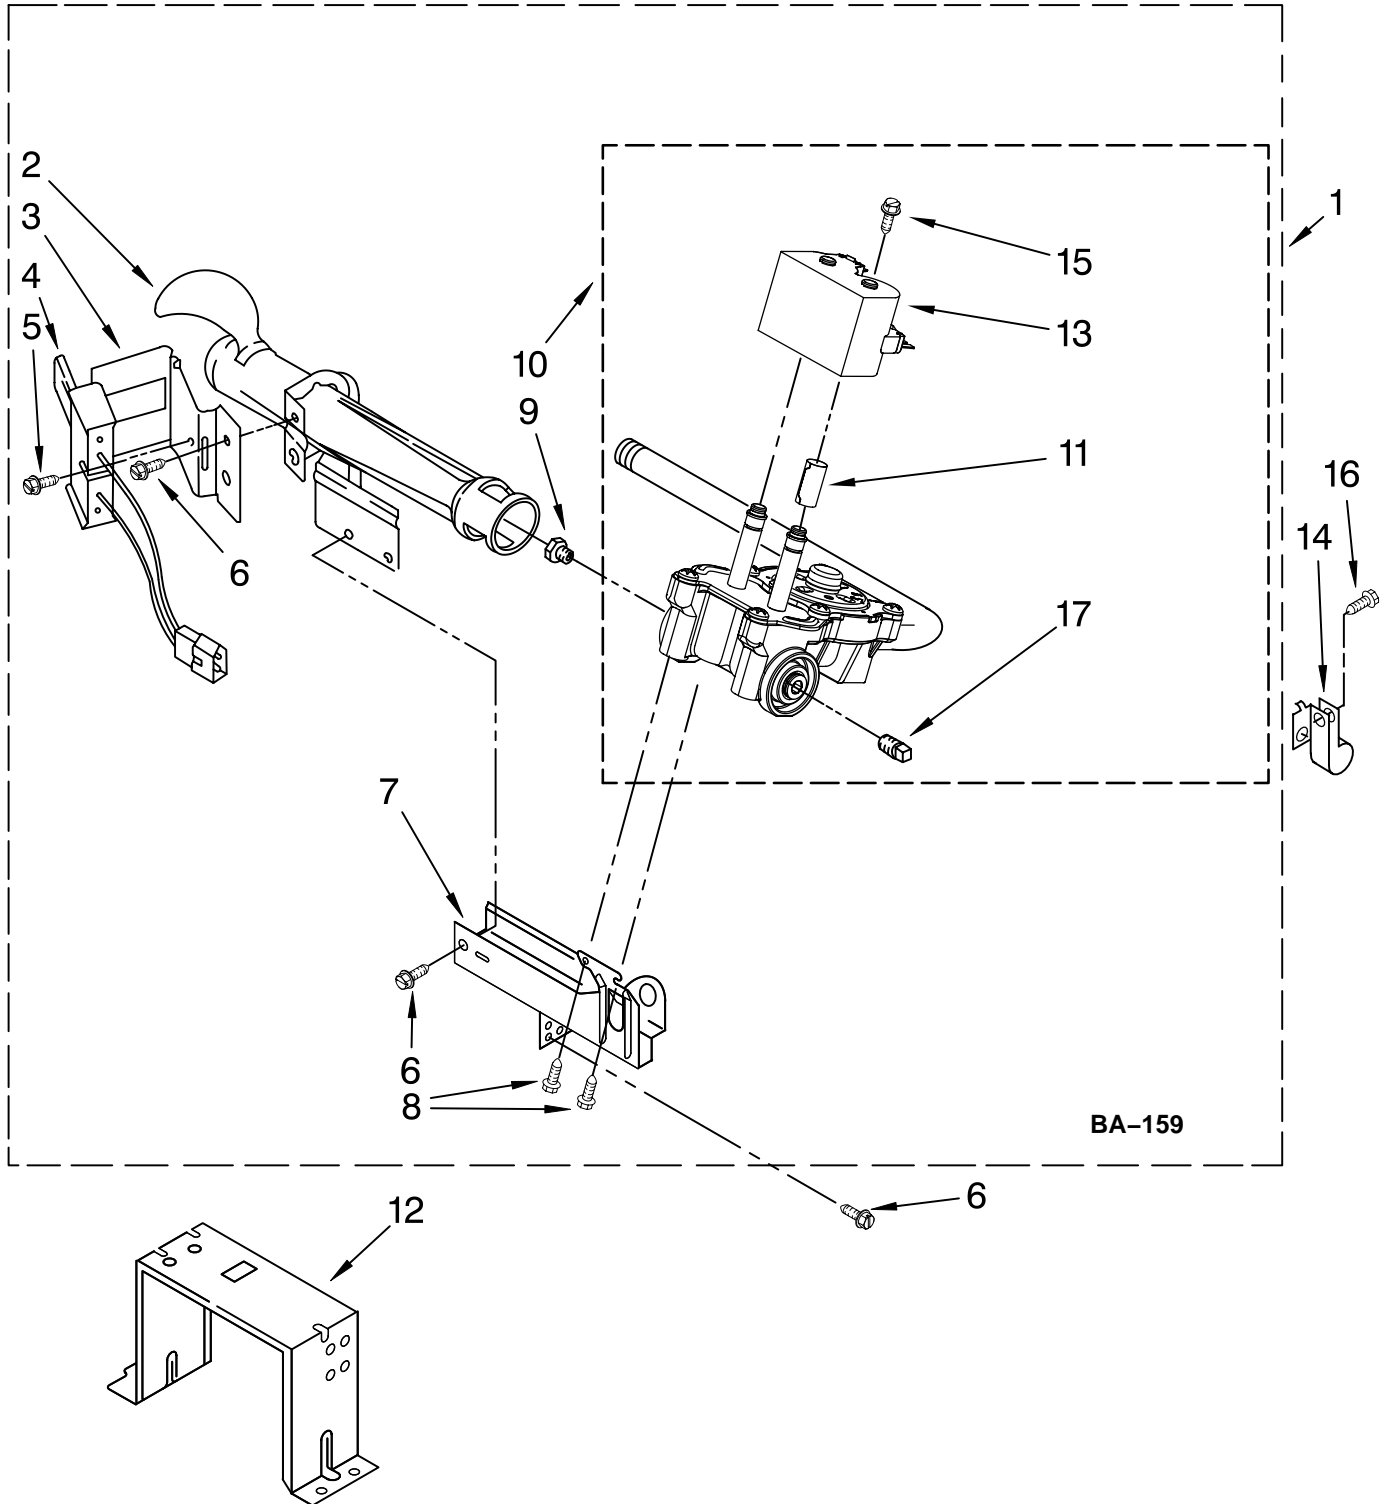

W10293911 BURNER ASSEMBLY

For Models: MGDE900VW2
(White)

USE WITH TYPE 1 – NATURAL, TYPE 2 – MIXED,
AND TYPE 4 – LIQUEFIED PROPANE AND BUTANE GASES

FOR ORDERING INFORMATION REFER TO PARTS PRICE LIST

W10293911 BURNER ASSEMBLY

For Models: MGDE900VW2
(White)

USE WITH TYPE 1 – NATURAL, TYPE 2 – MIXED,
AND TYPE 4 – LIQUEFIED PROPANE AND BUTANE GASES

Illus. No.	Part No.	DESCRIPTION
1	W10293911	Burner Assembly 60 Hz. (Type 1 & 2)
2	688617	Tube, Burner
3	694298	Bracket, Ignitor
4	686590	Ignitor
5	3393909	Screw & Washer (8-32 x 5/8)
6	343641	Screw, 10-16 x 1/2
7	3389871	Base, Burner
8	3387057	Screw, 8-18 x 3/8 (3)
9	15418	Orifice, Burner Type 1
10	W10175144	Valve, Gas 60 Hz. (Complete) (Includes Pipe & Illus. No. 7)
11	W10295524	Sleeve-Magnetic
12	3389889	Bracket, Support
13	W10273784	Coil, 60 Hz.
14	3978776	Clamp, Pipe
15	326049536	Screw, Coil
16	3390647	Screw, 8-18 x 1/2
17	W10295523	Plug, Pipe

Following Parts Not Illustrated

W10293913 Conversion Kit
(Type 1 and 2)
to Type (4) L.P.G.

BA-159

FOR ORDERING INFORMATION REFER TO PARTS PRICE LIST