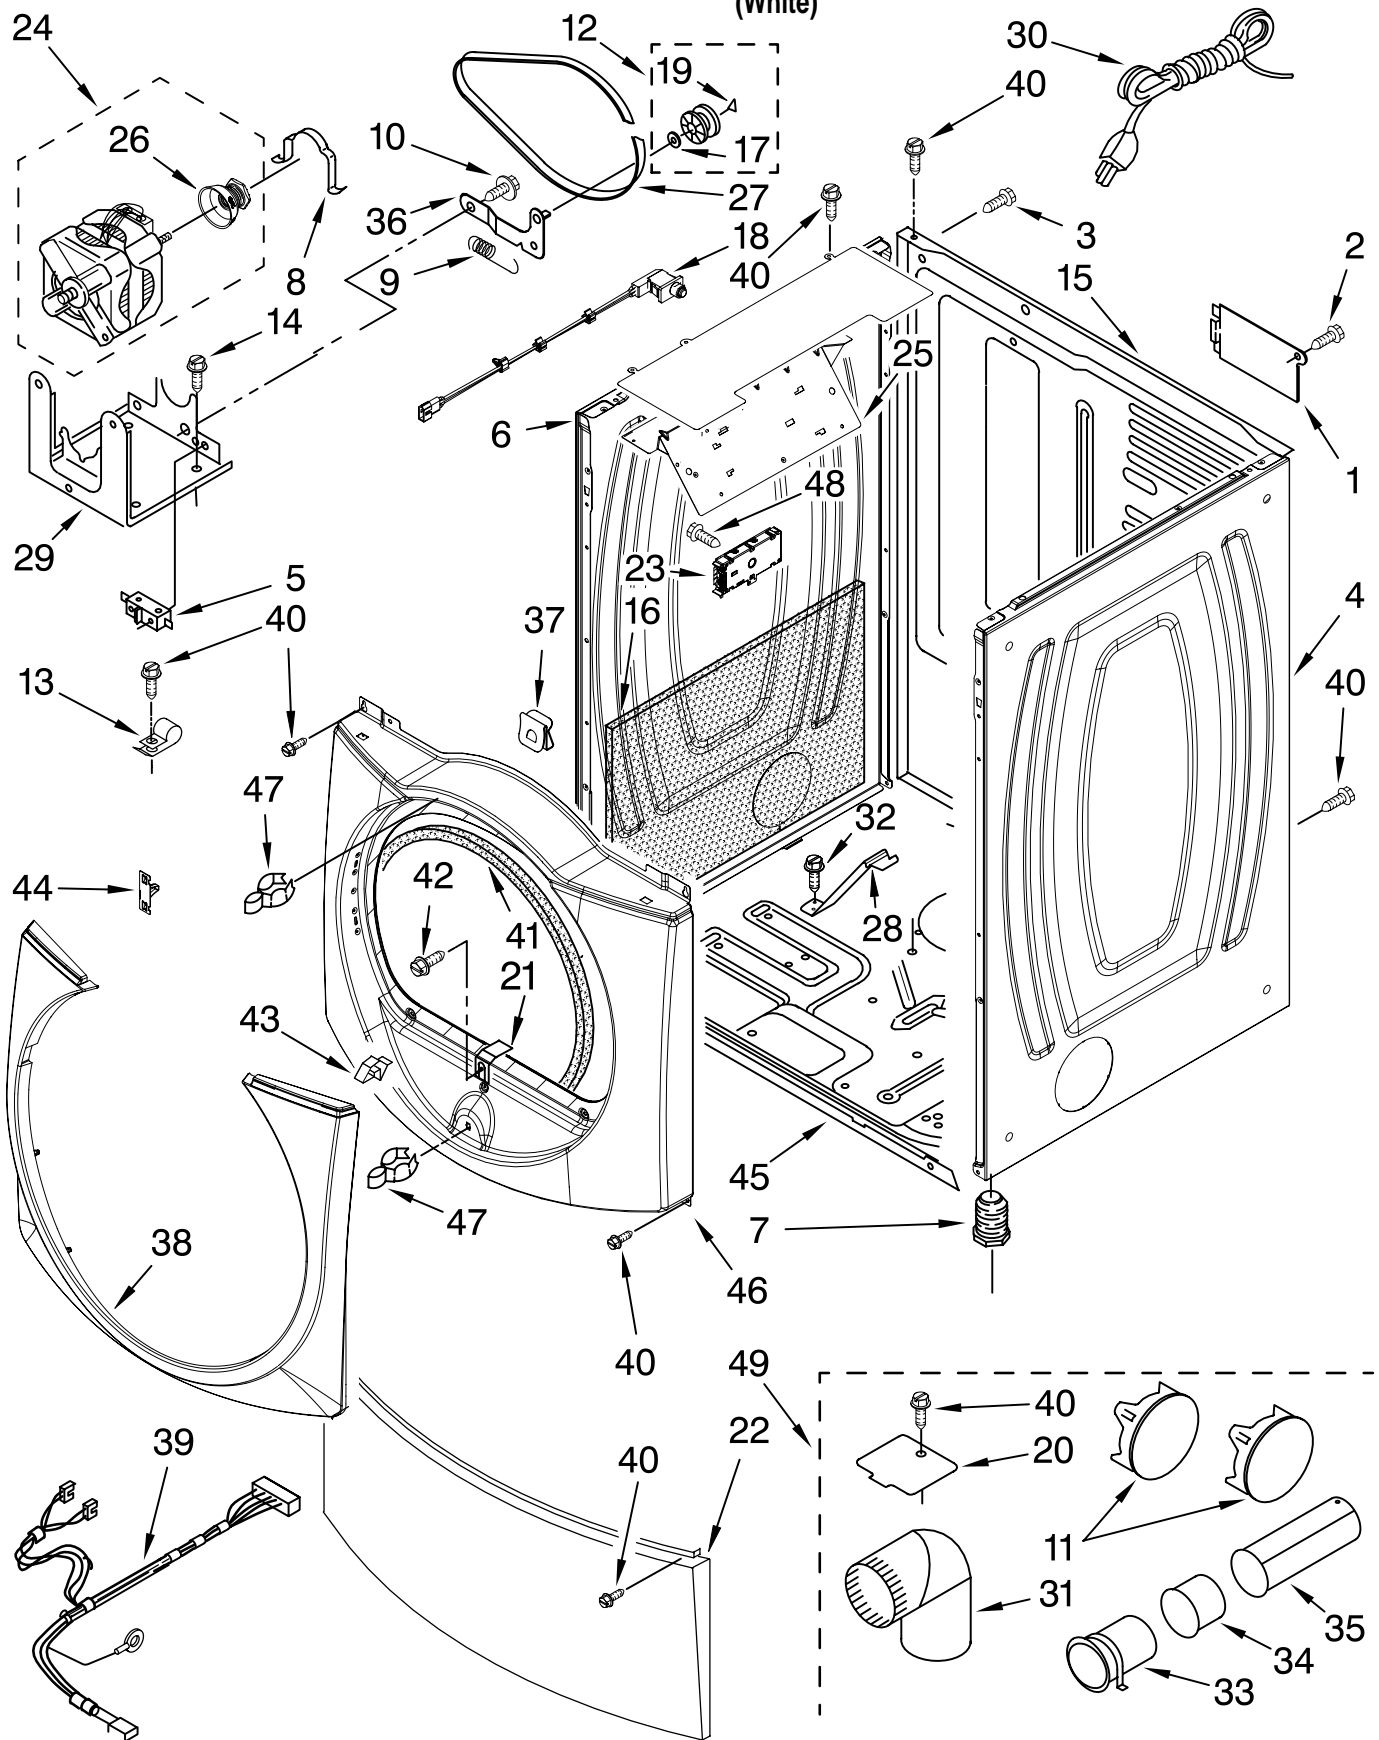

CABINET PARTS

For Models: MGDE900VW2
(White)

FOR ORDERING INFORMATION REFER TO PARTS PRICE LIST

CABINET PARTS

For Models: MGDE900VW2
(White)

Illus. No.	Part No.	DESCRIPTION	Illus. No.	Part No.	DESCRIPTION	Illus. No.	Part No.	DESCRIPTION
1	8317340	Cover, Terminal Block	17	W10121334	Washer, Flat Plastic	37	62825	Clip, S-Type (3)
2	3390814	Screw, 8-18 x 3/8	18	W10128087	Assembly, Door Switch	38	W10221445	Trim-Ring Assembly (Includes: Item 44)
3	8533974	Screw, 10-32 x 5/8 (Ground)	19	690997	Tri Ring	39	W10242903	Harness, Digital Interface
4	W10192446	Panel, Side (R.H.)	20	8066115	Cover-Plate	40	3390647	Screw, 8-18 x 1/2
5	W10246525	Switch, Broken Belt	21	8529053	Ramp, Door	41	3387242	Seal, Front Panel
6	W10192435	Panel, Side (L.H.)	22	W10246269	Toe Panel	42	3357011	Screw, 10-16 x 1/2
7	3392100	Foot, Dryer	23	W10174746	Control Board	43	8519459	Clip, Toe Panel
	279810	Foot - Optional (Extended Length Package Of 2) (Not Included)	24	8538263	Motor Assembly 60 HZ.	44	W10129065	Trim-Clip Metal
8	660658	Clamp, Motor (2)	25	8563727	Bracket, Control	45	W10239098	Base, Cabinet
9	3387374	Spring, Idler	26	8578220	Pulley 60 HZ.	46	W10153275	Front Panel
10	3389420	Retainer, Idler	27	W10112954	Belt, Drive	47	696144	Strike, Door (2)
11		Plug, Multivent	28	8529757	Bracket, Burner	48	90767	Screw, 8-18 x 3/8
	49252	White	29	W10242878	Bracket, Motor	Optional Parts Not Included		
	W10151499	Midnight Grey	30	3401401	Cord, Power	Dryer Exhaust Kit		
12	3388672	Pulley Assembly	31	49026	4" - 90° Elbow	(For Side & Bottom Venting)		
13	3978776	Bracket, Gas Pipe	32	693995	Screw, 8-18 x 3/8			
14	343641	Screw, 10-16 x 1/2	33	8563747	Exhaust Pipe & Bracket			
15	W10247569	Rear Panel	34	8563750	Exhaust Pipe (Short)			
16	W10123956	Sound Panel	35	8563749	Exhaust Pipe (Long)			
			36	3388674	Idler Bracket	49	279818	White
							W10186596	Midnight Grey

FOR ORDERING INFORMATION REFER TO PARTS PRICE LIST