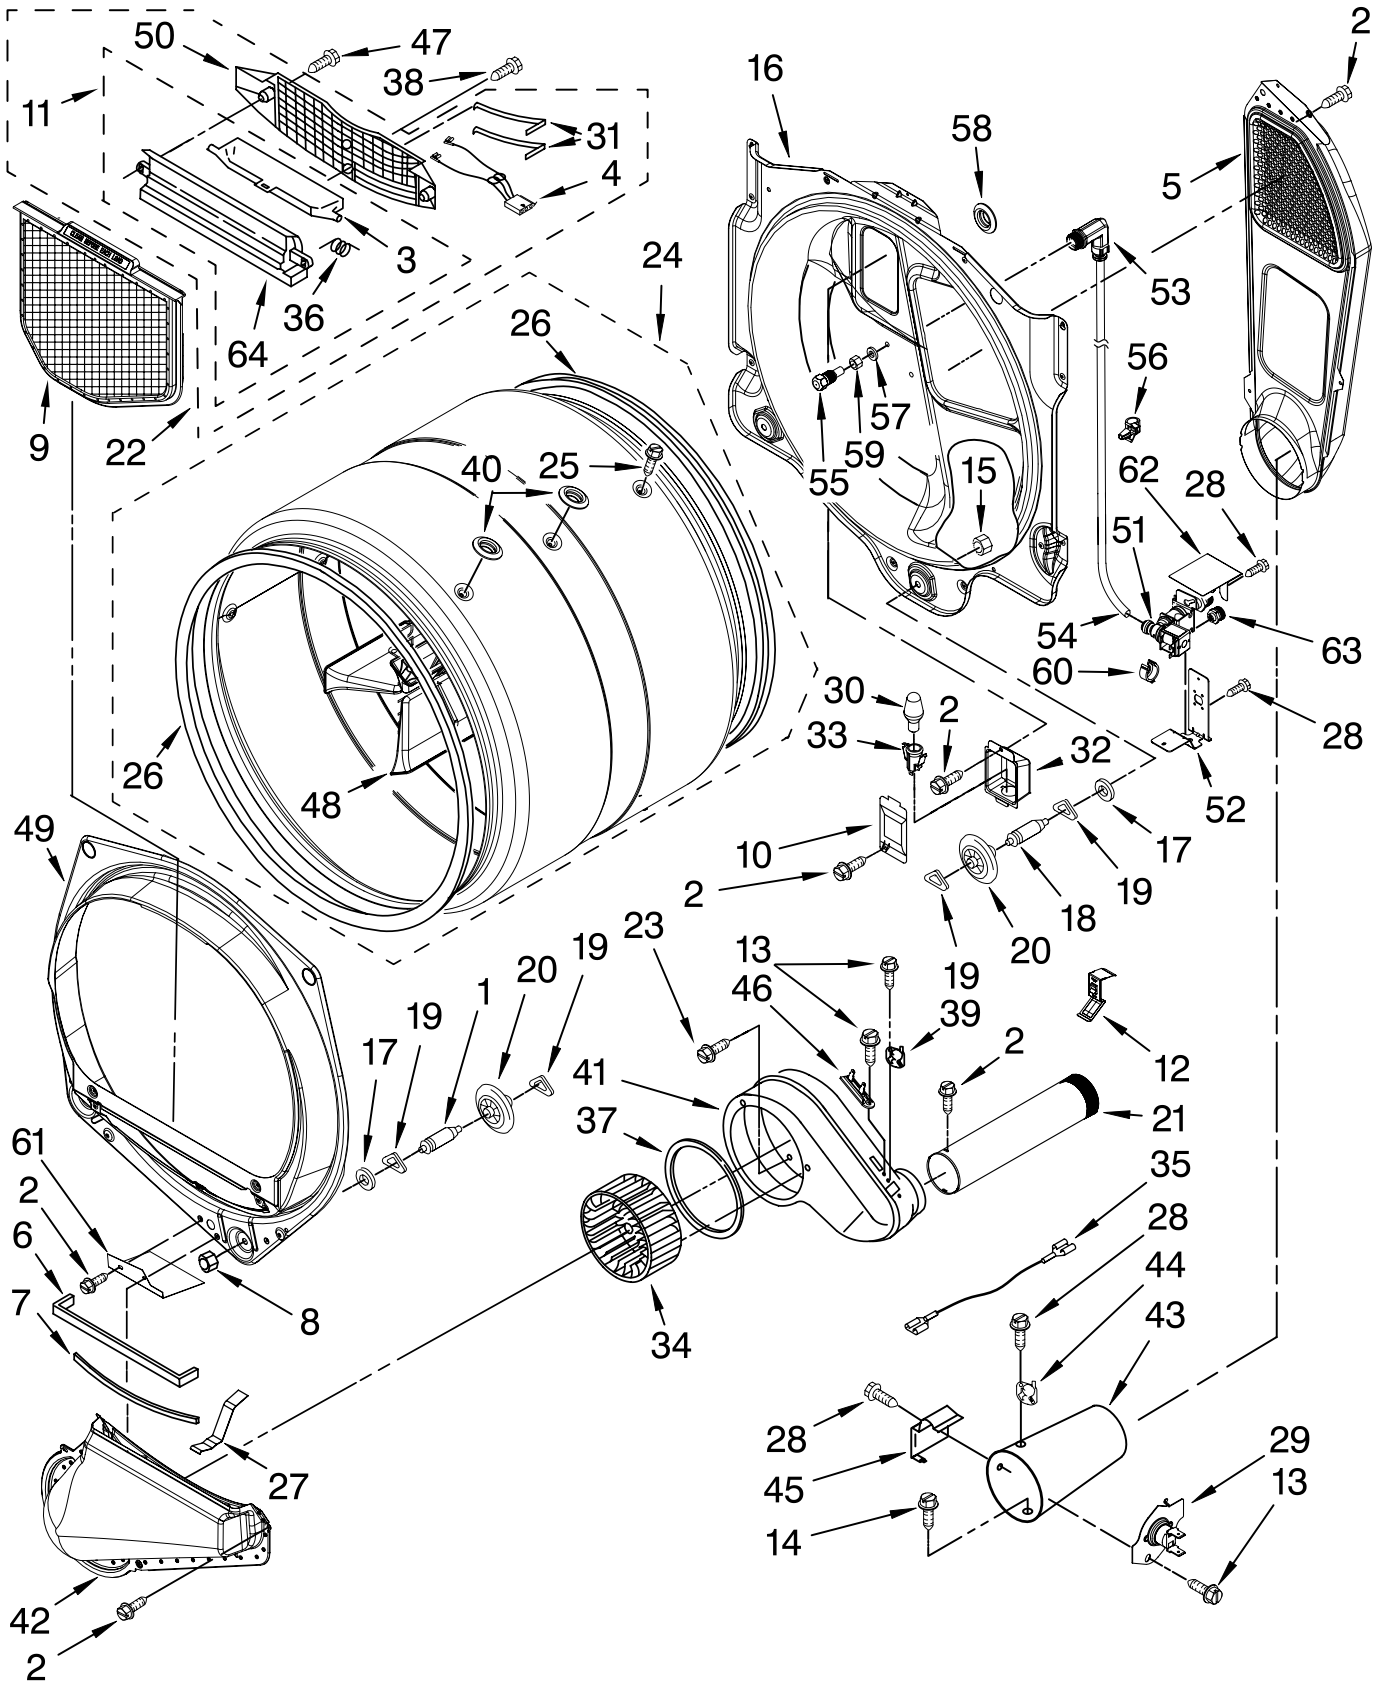

BULKHEAD PARTS

For Models: MGDE900VW2
(White)

BULKHEAD PARTS

For Models: MGDE900VW2
(White)

Illus. No.	Part No.	DESCRIPTION	Illus. No.	Part No.	DESCRIPTION	Illus. No.	Part No.	DESCRIPTION
1	8575324	Shaft, R.H. Thread	23	489463	Screw, 8-18 x 5/8	45	338906	Sensor, Radiant
2	3390647	Screw, 8-18 x 1/2	24	W10181467	Complete Drum Assembly (Includes Items 25,26,40,48)	46	3392519	Thermal-Fuse (91C)
3	W10153413	Door, Lint Screen	25	W10219342	Screw, 8-16 x 1/2	47	3387230	Screw, 10-16 x 1
4	3406653	Harness, Sensor	26	W10166807	Seal, Drum	48	697693	Baffle, Drum
5	3394346	Air Duct Assembly	27	8066208	Clip-Spring	49	W10252304	Bulkhead, Front
6	697813	Seal, Outlet Housing	28	90767	Screw, 8-18 x 3/8	50	W10153412	Grille, Outlet
7	697814	Seal, Drum Front	29	8573713	Thermal-Cutoff	51	W10044596	Valve, Water Inlet (Includes Items 52 & 62)
8	3934666	Nut, 3/8 x 16(R.H.)	30	3406124	Bulb, Light	52	W10044597	Bracket, Valve
9	W10049370	Lint, Screen	31	3387223	Electrode, Sensor	53	W10154995	Nozzle & Hose Assembly (Includes Item 54)
10	3402841	Lens, Drum Light	32	8578825	Bracket, Drum Light	54	W10044598	Hose
11	W10153423	Outlet Housing Assembly (Includes Item 6)	33	W10214261	Socket Assembly	55	W10277503	Nozzle, Steam
12	8572105	Clip, Exhaust Pipe	34	697772	Wheel, Blower	56	3391018	Tie Cable
13	8533971	Screw, 8-18 x 5/16	35	3401710	Jumper-Tco Hi-Limit	57	W10044579	Washer, Nozzle
14	693995	Screw, 8-18 x 3/8	36	3394986	Spring, Lint Screen Door	58	8529007	Plug, Hole
15	W10001120	Nut, 3/8-16 (L.H.)	37	697770	Seal, Cover Plate	59	W10044628	Brass Nut
16	W10124071	Bulkhead, Rear	38	695240	Screw, 8-18 x 1/2	60	W10044615	Clip, Push-To-Connect
17	3387459	Washer, Support	39	8577274	Thermistor	61	W10128629	Shield, Blower Housing (Includes Item 2)
18	8575325	Shaft, L.H. Thread	40	W10128544	Cap Plug	62	W10184825	Cover, Inlet Valve
19	690997	Ring, Tri	41	8544362	Housing, Blower	63	W10044605	Coupling, Hose
20	8536973	Roller, Support	42	8066168	Lint Duct Assembly	64	W10153414	Outlet Housing
21	8066224	Exhaust Pipe	43	8573824	Funnel, Burner			
22	W10253353	Outlet Housing Assembly Includes (Includes Item 6)	44	3391912	Thermostat Hi Limit			

FOR ORDERING INFORMATION REFER TO PARTS PRICE LIST