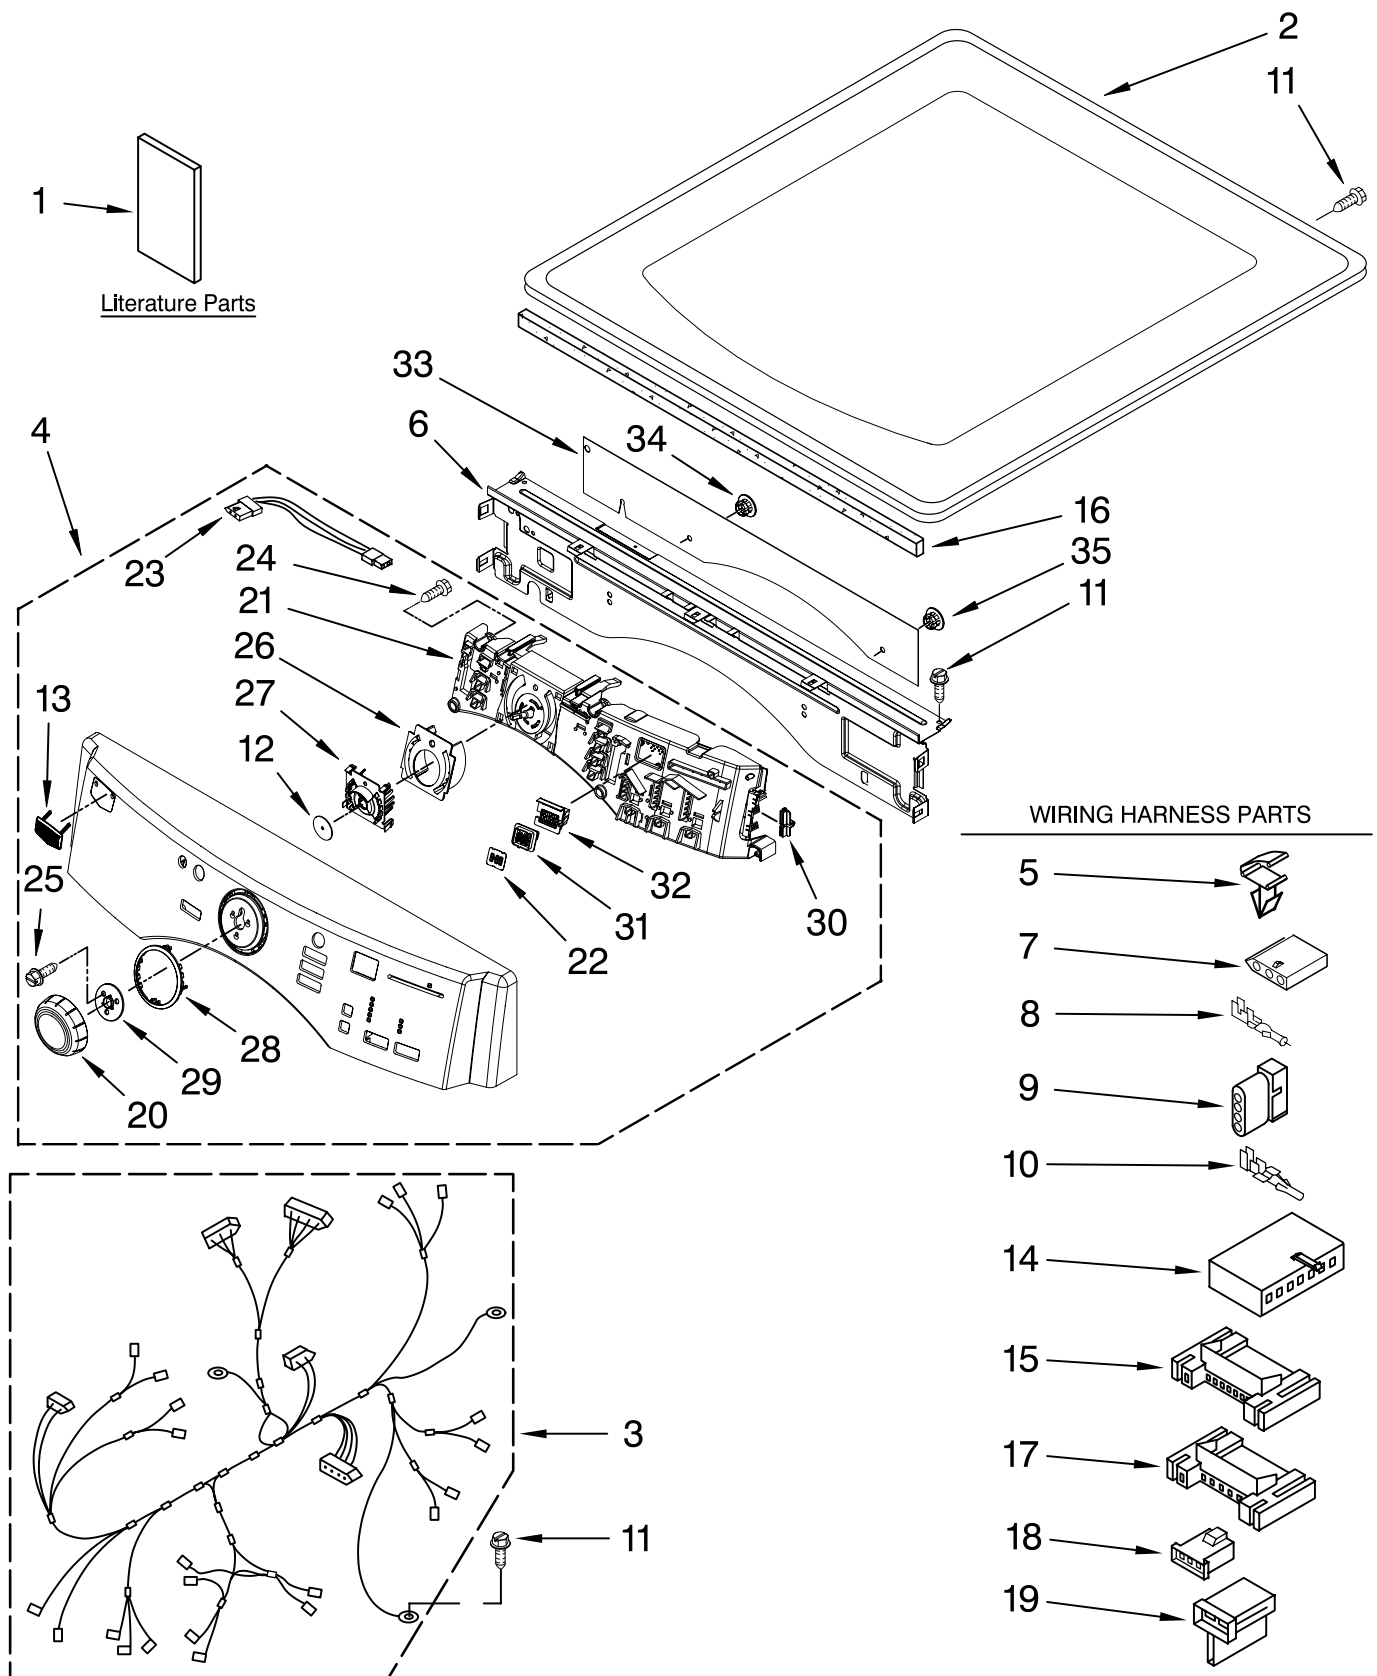

For Models: MGDE900VW2
(White)

FOR ORDERING INFORMATION REFER TO PARTS PRICE LIST

TOP AND CONSOLE PARTS

For Models: MGDE900VW2
(White)

Illus. No.	Part No.	DESCRIPTION	Illus. No.	Part No.	DESCRIPTION	Illus. No.	Part No.	DESCRIPTION
1		Literature Parts	13	W10177245	Medallion	23	W10242907	Harness, User Interface
	W10239302	Use & Care Guide	14	3936150	Connector, 7-Circuit	24	8540282	Screw
	W10255469	Installation Instructions	15	3395683	Connector, (Motor)	25	8540513	Screw
	W10258377	Tech Sheet	16	W10112267	Foam, Seal Control Bracket	26	W10170295	Frame-Light Guide
2	3980634	Top	17	2203186	Connector, 5-Circuit	27	W10170293	Guide, Light Cycle Internal
3	W10111069	Harness, Main	18	3403498	Connector, 3-Position (Gas Valve)	28	W10164567	Cycle, Light Guide
4	W10246752	Console Assembly Complete	19	3403499	Connector, 2-Position (Gas Valve)	29	W10172298	Bushing, Knob
5	3394427	Clip, Harness	20	W10164576	Knob	30	W10214555	Plug, Connector
6	W10215656	Bracket, Console (Includes No. 16)	21	W10269027	User-Interface	31	W10164578	Guide, Light (3-Way Digital)
7	353424	Connector, Sensor	22	W10171504	Foil-Display	32	W10171502	Frame-Light (Guide Display)
8	94614	Terminal				33	W10215674	Shield, Console Bracket
9	3936144	Plug, Terminal				34	W10216201	Plug-Hole 1/4"(2)
10	94613	Terminal				35	W10216202	Plug-Hole 5/16"(1)
11	3390647	Screw, 8-18 x 1/2						
12	8572039	Seal, User Interface						