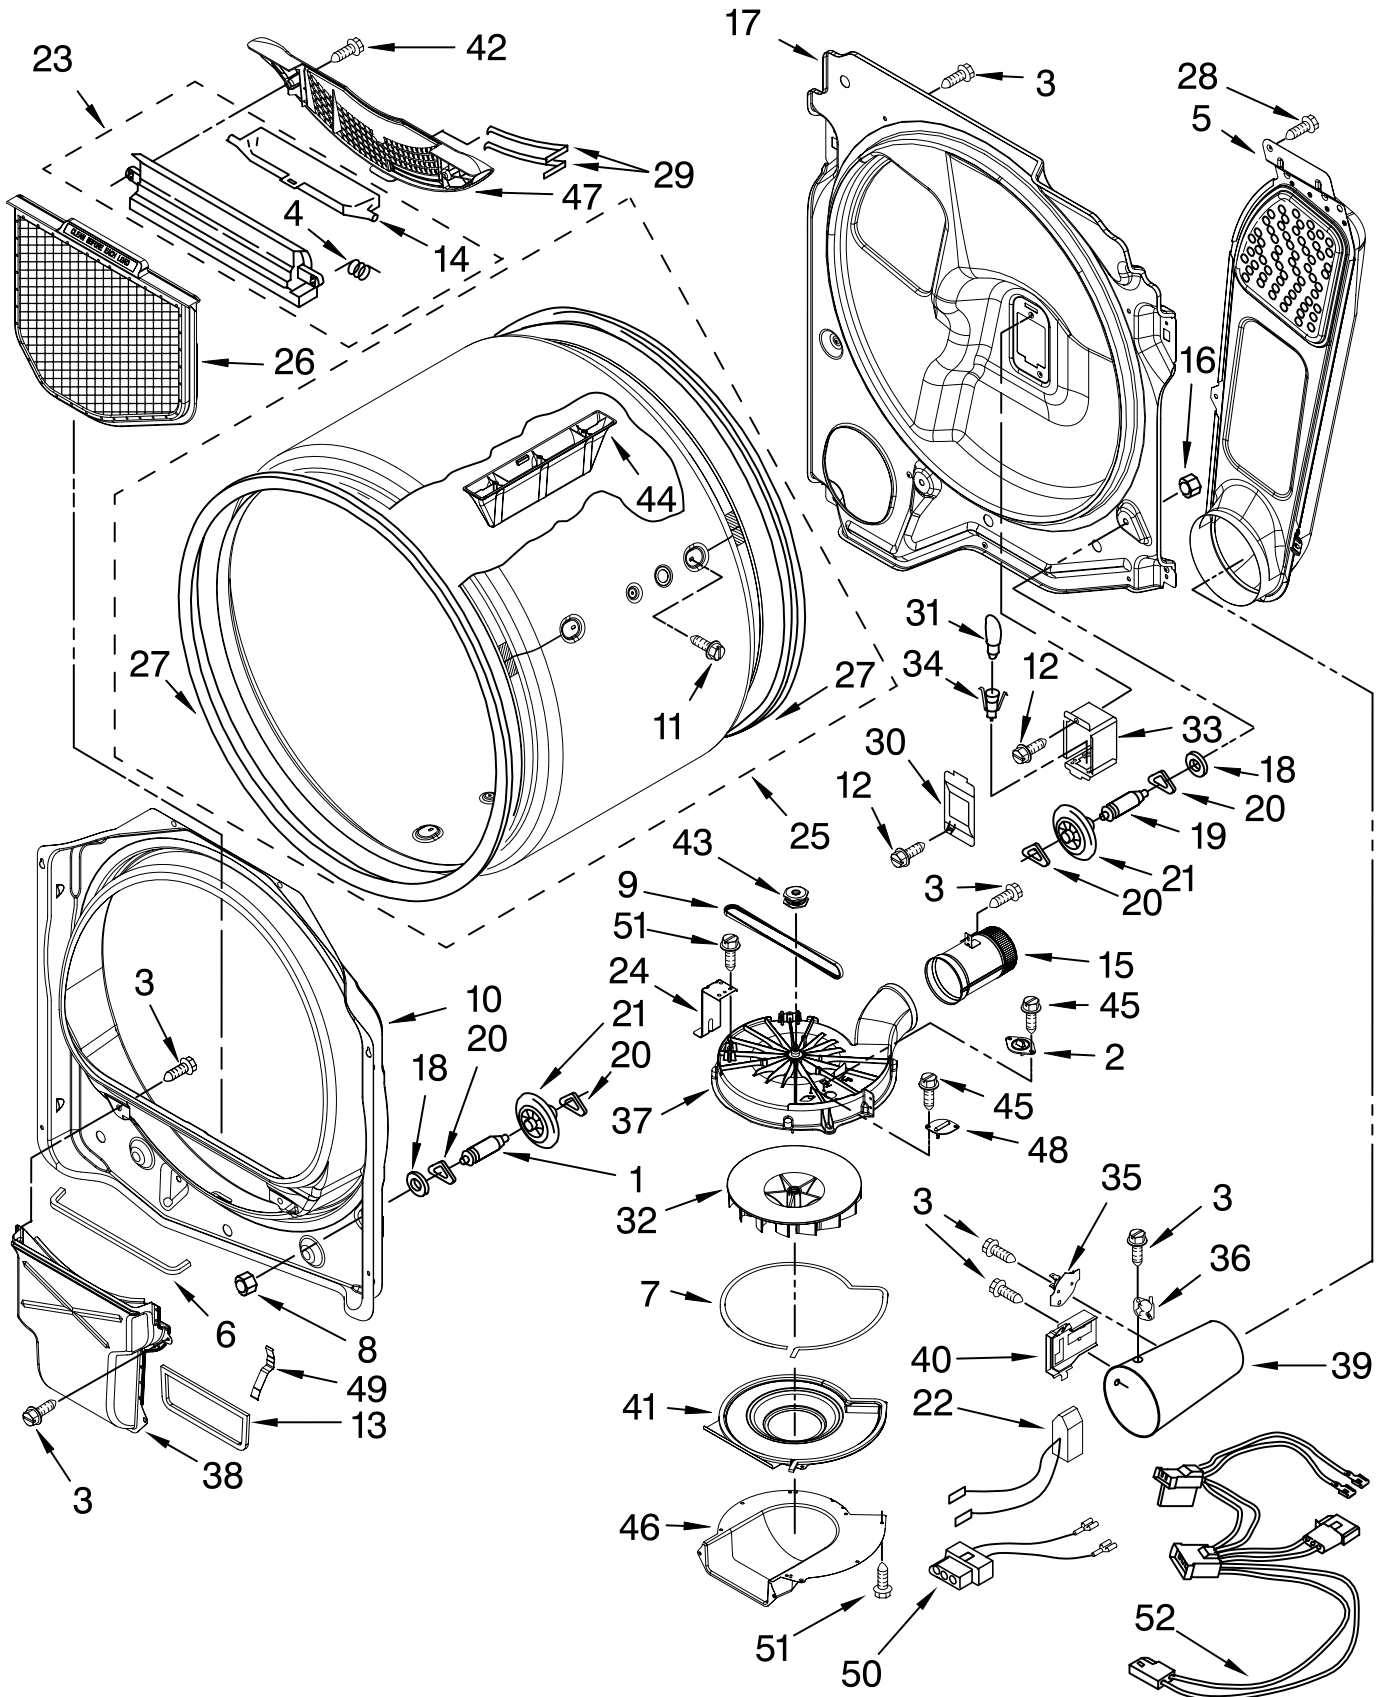

BULKHEAD PARTS

For Model: MGDB400VQ0

(White Color Coordinated)

BULKHEAD PARTS

For Model: MGDB400VQ0

(White Color Coordinated)

Illus. No.	Part No.	DESCRIPTION	Illus. No.	Part No.	DESCRIPTION	Illus. No.	Part No.	DESCRIPTION
1	8575324	Shaft, R.H. Thread	17	8557234	Bulkhead, Rear	34	W10168632	Socket, Assembly
2	8577274	Thermistor, Blower Housing	18	3387459	Washer, Support	35	8573713	Thermal Cut-Off
3	90767	Screw, 8-18 x 3/8	19	8575325	Shaft, L.H. Thread	36	3391912	Thermostat, High-Limit
4	3394986	Spring, Lint Screen Door	20	690997	Ring, Tri	37	8544735	Housing, Blower
5	8544757	Air Duct Assembly	21	8536973	Roller, Support	38	8544786	Lint Duct Assembly
6	697813	Seal, Outlet Housing	22	8539889	Harness, Flame Switch	39	8573824	Funnel, Burner
7	8573068	Seal, Blower Cover	23	3394985	Outlet Housing Assembly	40	338906	Sensor, Radiant
8	3934666	Nut, 3/8 x 16(R.H.)	24	8544741	Bracket, Blower Housing (2)	41	8544719	Cover, Blower (Includes No.7)
9	8544742	Belt-Blower	25	8557269	Complete Drum Assembly	42	3387230	Screw, 10-16 x 13/16
10	8557244	Bulkhead Front	26	W10178353	Lint Screen	43	8544739	Pulley, Blower
11	W10219342	Screw, 11-16 x 3/4	27	W10116344	Seal, Drum	44	8563860	Baffle, Drum
12	487909	Screw, 8-15 x 1/2	28	693995	Screw	45	3350424	Screw
13	8544721	Seal, Lint Duct	29	3387223	Electrode, Sensor	46	8544718	Duct-Inlet Blower
14	3394984	Door, Lint Screen	30	3402841	Lens, Drum Light	47	8544723	Grill, Outlet
15	8544755	Exhaust Pipe	31	3406124	Bulb, Light	48	3390719	Thermal Fuse
16	W10001120	Nut, 3/8-16 (L.H.)	32	8544737	Wheel, Blower	49	8573070	Clip, Lint Duct
			33	3977373	Bracket, Light	50	353424	Hous-3 CKT.093 RCP
						51	97787	Screw, 11-16x.750
						52	W10111028	Gas Harness