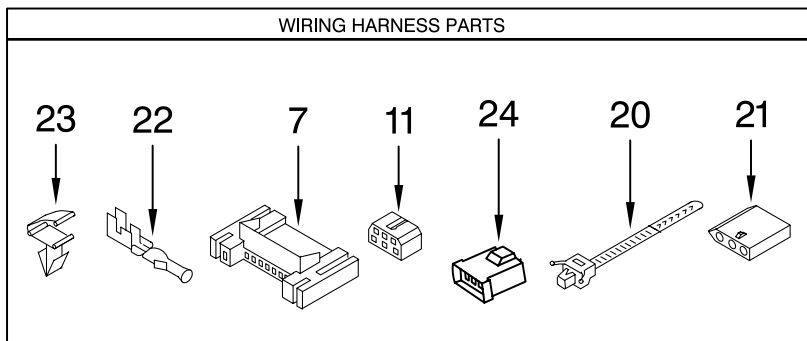

# TOP AND CONSOLE PARTS

For Model: MGDB400VQ0

(White Color Coordinated)

<b>Illus. No.</b>	<b>Part No.</b>	<b>DESCRIPTION</b>
1		Literature Parts
	W10200966	Perf. Tips Sheet
	W10156734	Tech, Sheet
	W10201175	Guide, Use & Care
	W10201170	Guide, Quick Start
2	W10110298	Console Assembly
3	W10222206	Assembly, User Interface
4	W10051124	Cover, UI-Assembly
5	W10051126	Knob, Assembly
6	W10111621	Control Electronic
7	3395683	Connector (Motor)
8	8572039	Seal, UI
9	8563853	Bracket, Machine Controller
10	W10003770	Screw
11	3347243	Connector, 6-Circuit Assembly
12	W10110295	Bracket, Console
13	W10111848	Top User Interface
15	337686	Screw, 8-18 x 1/2
16	W10112673	Clip, console
19	W10111056	Harness, Wiring Main
20	3391018	Tie, Cable
21	3936144	Connector
22	94613	Terminal
23	3394427	Clip, Harness
24	3403498	Connector, 3-Position (Gas Valve)
25	W10131402	Screw (3)
27	W10219695	Seal, top(LH)
	W10219694	Seal, top(RH)