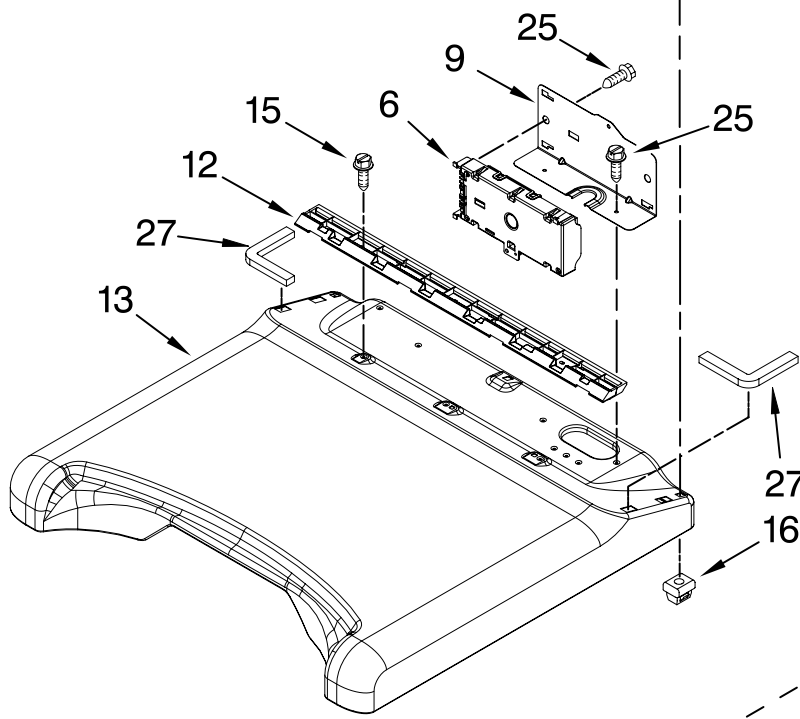

# TOP AND CONSOLE PARTS

For Model: MGDB400VQ0

(White Color Coordinated)

<b>Illus. No.</b>	<b>Part No.</b>	<b>DESCRIPTION</b>
1		Literature Parts
	W10200966	Perf. Tips Sheet
	W10156734	Tech, Sheet
	W10201175	Guide, Use & Care
	W10201170	Guide, Quick Start
2	W10110298	Console Assembly
3	W10222206	Assembly, User Interface
4	W10051124	Cover, UI-Assembly
5	W10051126	Knob, Assembly
6	W10111621	Control Electronic
7	3395683	Connector (Motor)
8	8572039	Seal, UI
9	8563853	Bracket, Machine Controller
10	W10003770	Screw
11	3347243	Connector, 6-Circuit Assembly
12	W10110295	Bracket, Console
13	W10111848	Top User Interface
15	337686	Screw, 8-18 x 1/2
16	W10112673	Clip, console
19	W10111056	Harness, Wiring Main
20	3391018	Tie, Cable
21	3936144	Connector
22	94613	Terminal
23	3394427	Clip, Harness
24	3403498	Connector, 3-Position (Gas Valve)
25	W10131402	Screw (3)
27	W10219695	Seal, top(LH)
	W10219694	Seal, top(RH)