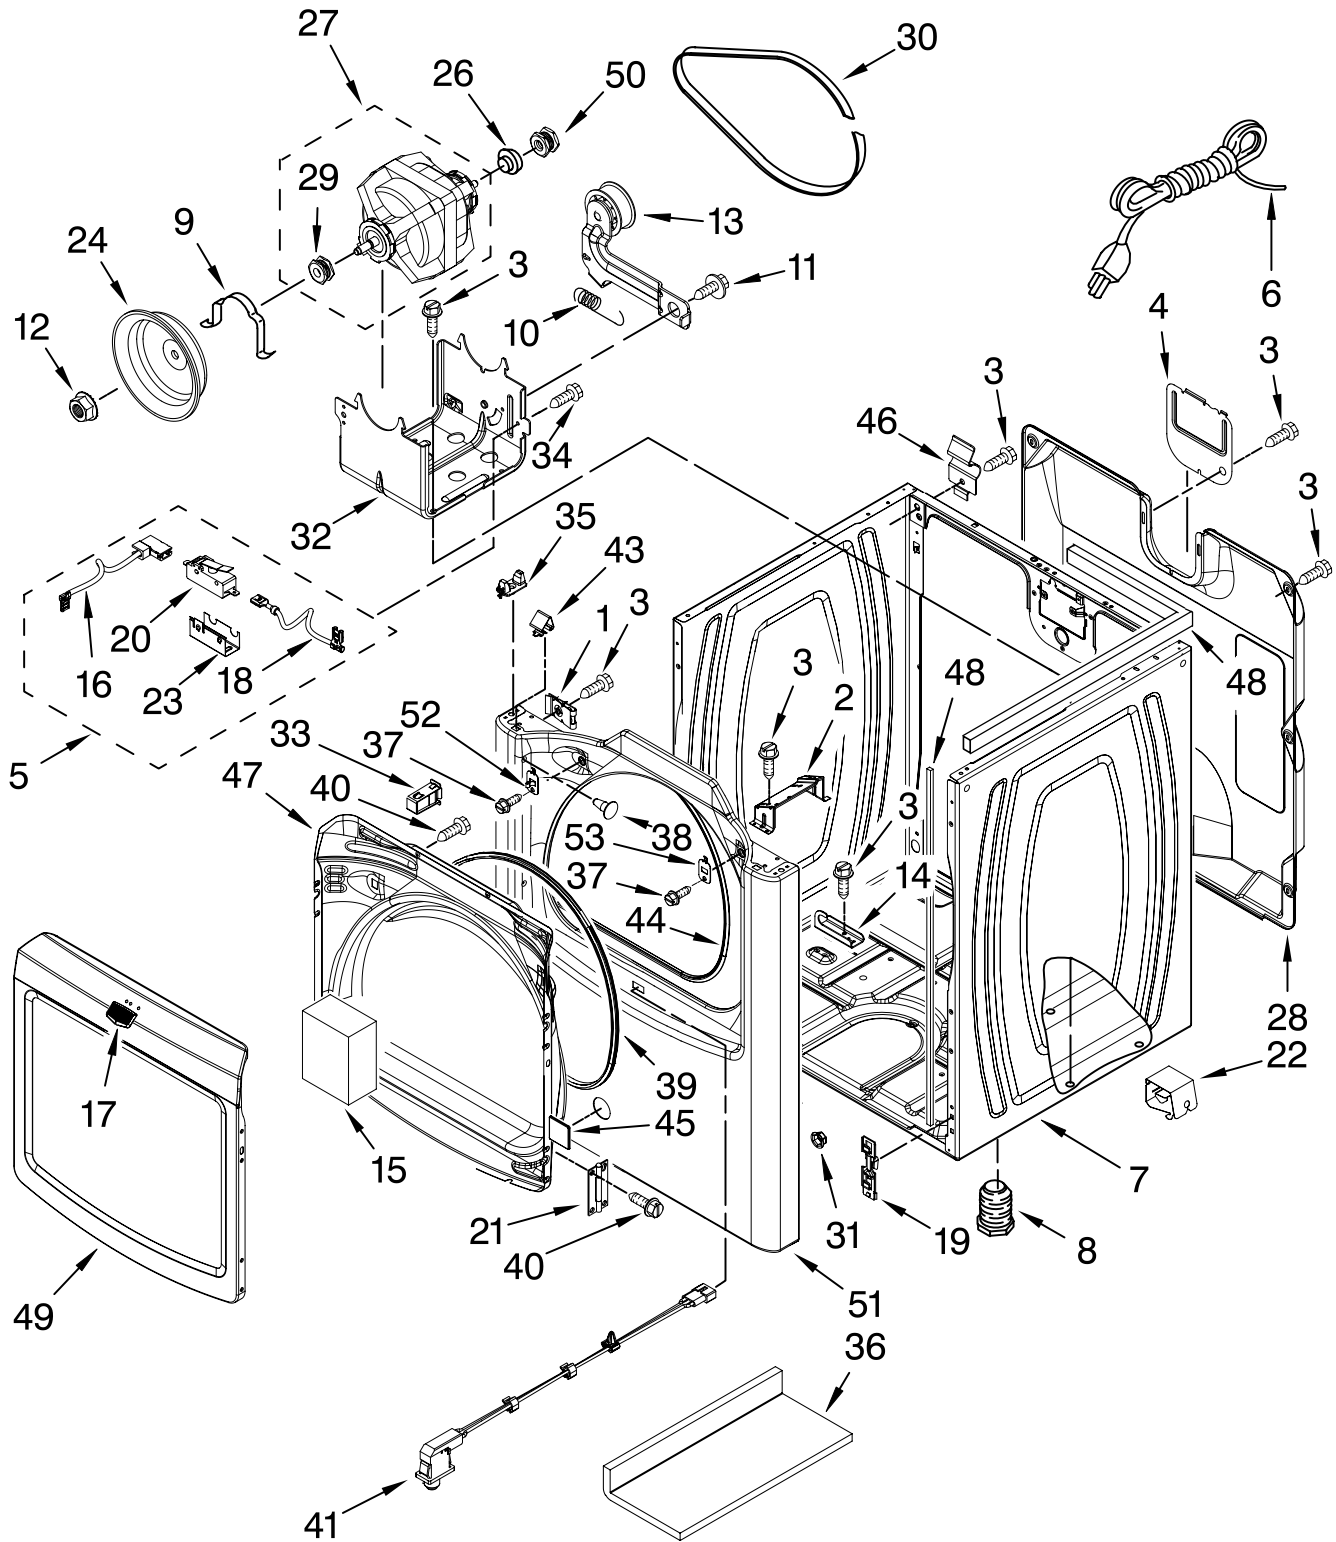

CABINET PARTS

For Model: MGDB400VQ0

(White Color Coordinated)

CABINET PARTS

For Model: MGDB400VQ0

(White Color Coordinated)

Illus. No.	Part No.	DESCRIPTION	Illus. No.	Part No.	DESCRIPTION	Illus. No.	Part No.	DESCRIPTION
1	W10007520	Clip, Ground	17	W10153170	Badge	34	W10002600	Screw, 6-20 x 1 1/4
2	8544753	Bracket, Burner	18	W10167613	Wire-Belt Switch (To Protector)	35	8568303	Locator, Snap Down (2)
3	3390631	Screw, 10-16 x 3/8	19	3394083	Clip, Front Panel (2)	36	W10215725	Cover, door switch
4	8558833	Plate, Cover Terminal Block	20	8564010	Switch & Actuator Assembly	37	3400805	Screw, 8-18 x.375
5	8564012	Switch, Assembly	21	8579717	Assembly, Hinge (2)	38	W10144494	Plug-Hole
6	344020	Cord, Power	22	W10183818	Cover, gas valve	39	W10215728	Seal-Door
7	W10183827	Cabinet	23	8564011	Bracket, Switch	40	342055	Screw, 8-18 x 18
8	3392100	Foot, Dryer	24	8576626	Fly-Wheel	41	W10201785	Door Switch Assembly
	279810	Foot - Optional (Extended Length Package Of 2) (Not Included)	26	3393657	Restrainer, Belt	43	8576625	Lock, Top Front
9	660658	Clamp, Motor (2)	27	W10136932	Motor, Assembly 60 HZ.	44	W10044490	Seal, Front Panel
10	3387374	Spring, Idler	28	8558830	Panel, Rear	45	8564457	Plug, Front Panel
11	3389420	Retainer, Idler	29	W10139247	Pulley, Blower	46	238088	Hinge Top (2)
12	W10001340	Nut, Fly Wheel	30	W10136934	Belt, Drive	47	W10111879	Door, Inner
13	8547160	Pulley Assembly	31	8578560	Hole, Plug (Cabinet Base)	48	W10226482	Seal, foam
14	W10201446	Bracket-Gas Pipe	32	8547158	Bracket, Motor	49	W10111876	Door, Outer
15	W10111867	Filler	33	W10111905	Door Catch Assembly	50	W10136930	Pulley, Drum Motor
16	8539892	Wire, Motor (To Belt Switch)				51	W10236201	Panel, Front
						52	W10111906	Strike & Plate Assembly
						53	W10111888	Plug, Strike