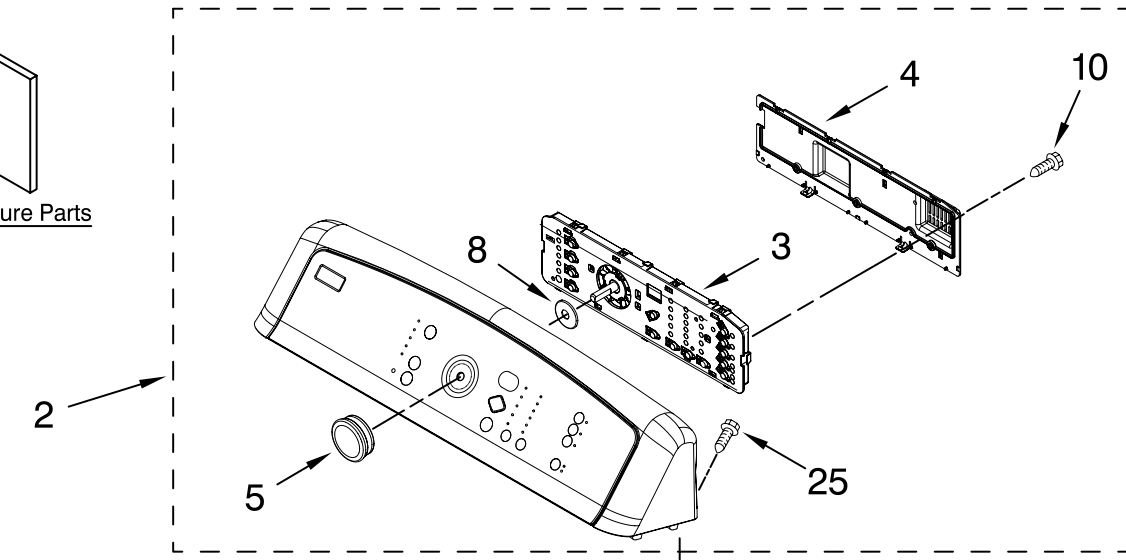

# TOP AND CONSOLE PARTS

For Model: MGDB400VQ0

(White Color Coordinated)

<b>Illus. No.</b>	<b>Part No.</b>	<b>DESCRIPTION</b>
1		Literature Parts
	W10200966	Perf. Tips Sheet
	W10156734	Tech, Sheet
	W10201175	Guide, Use & Care
	W10201170	Guide, Quick Start
2	W10110298	Console Assembly
3	W10222206	Assembly, User Interface
4	W10051124	Cover, UI-Assembly
5	W10051126	Knob, Assembly
6	W10111621	Control Electronic
7	3395683	Connector (Motor)
8	8572039	Seal, UI
9	8563853	Bracket, Machine Controller
10	W10003770	Screw
11	3347243	Connector, 6-Circuit Assembly
12	W10110295	Bracket, Console
13	W10111848	Top User Interface
15	337686	Screw, 8-18 x 1/2
16	W10112673	Clip, console
19	W10111056	Harness, Wiring Main
20	3391018	Tie, Cable
21	3936144	Connector
22	94613	Terminal
23	3394427	Clip, Harness
24	3403498	Connector, 3-Position (Gas Valve)
25	W10131402	Screw (3)
27	W10219695	Seal, top(LH)
	W10219694	Seal, top(RH)