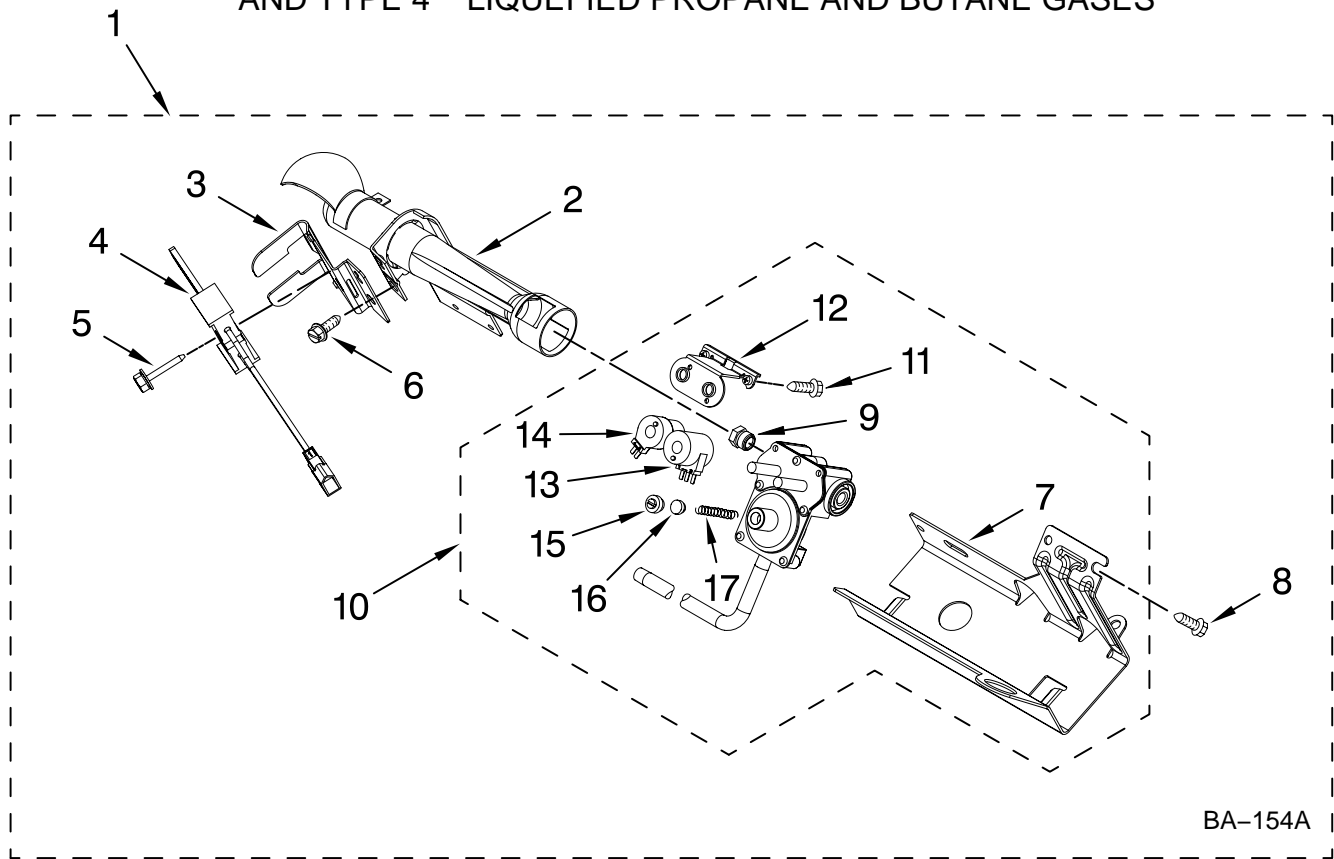

8557891 BURNER ASSEMBLY

For Model: MGDB400VQ0

(White Color Coordinated)

USE WITH TYPE 1 – NATURAL
AND TYPE 4 LIQUEFIED PROPANE AND BUTANE GASES

Illus. No.	Part No.	DESCRIPTION
1	8557891	Burner Assembly 60 Hz. (Type 1) (White Rodgers)
2	8573010	Tube, Burner
3	694298	Bracket, Ignitor
4	686590	Ignitor
5	3393909	Screw & Washer (8-32 x 7/8)
6	343641	Screw, 10-16 x 1/2
7	8544751	Base, Burner
8	3387057	Screw, 8-18 x 3/8

Illus. No.	Part No.	DESCRIPTION
9	15418	Orifice, Burner Type 1
	15422	Type 4 (Butane)
	229742	Type 4 (Propane)
10	8573071	Valve, Gas 60 Hz. (Complete) (Includes Pipe & Illus. #7).
11	694421	Screw, 8-32 x 1/2 (2)
12	8182790	Bracket, Coil
13	694540	Coil, 60 Hz. (2 Terminal) (Main)

Illus. No.	Part No.	DESCRIPTION
14	694539	Coil, 60 Hz. (Split) (3 Terminal) (Pilot Position)
15	694424	Leak, Limiter
16	694423	Screw, Regulator Adjustment
17	694422	Spring, Regulator

Following Parts Not Illustrated

8576846 Conversion Kit (Type 1) to Type (4) LPG.