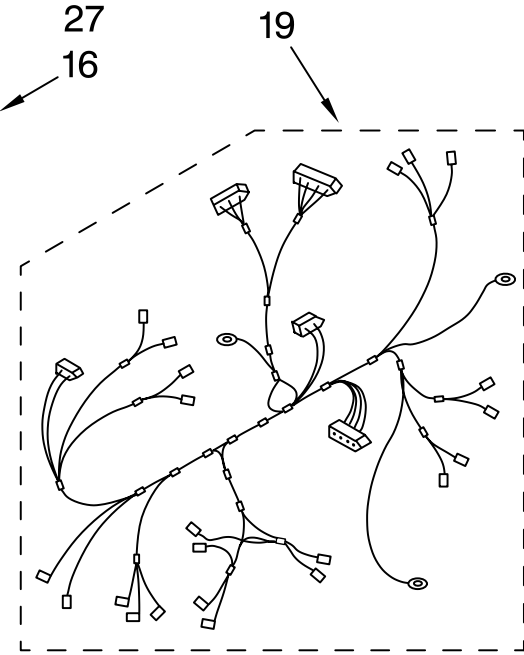

# TOP AND CONSOLE PARTS

For Model: MGDB400VQ0

(White Color Coordinated)

<b>Illus. No.</b>	<b>Part No.</b>	<b>DESCRIPTION</b>
1		Literature Parts
	W10200966	Perf. Tips Sheet
	W10156734	Tech, Sheet
	W10201175	Guide, Use & Care
	W10201170	Guide, Quick Start
2	W10110298	Console Assembly
3	W10222206	Assembly, User Interface
4	W10051124	Cover, UI-Assembly
5	W10051126	Knob, Assembly
6	W10111621	Control Electronic
7	3395683	Connector (Motor)
8	8572039	Seal, UI
9	8563853	Bracket, Machine Controller
10	W10003770	Screw
11	3347243	Connector, 6-Circuit Assembly
12	W10110295	Bracket, Console
13	W10111848	Top User Interface
15	337686	Screw, 8-18 x 1/2
16	W10112673	Clip, console
19	W10111056	Harness, Wiring Main
20	3391018	Tie, Cable
21	3936144	Connector
22	94613	Terminal
23	3394427	Clip, Harness
24	3403498	Connector, 3-Position (Gas Valve)
25	W10131402	Screw (3)
27	W10219695	Seal, top(LH)
	W10219694	Seal, top(RH)