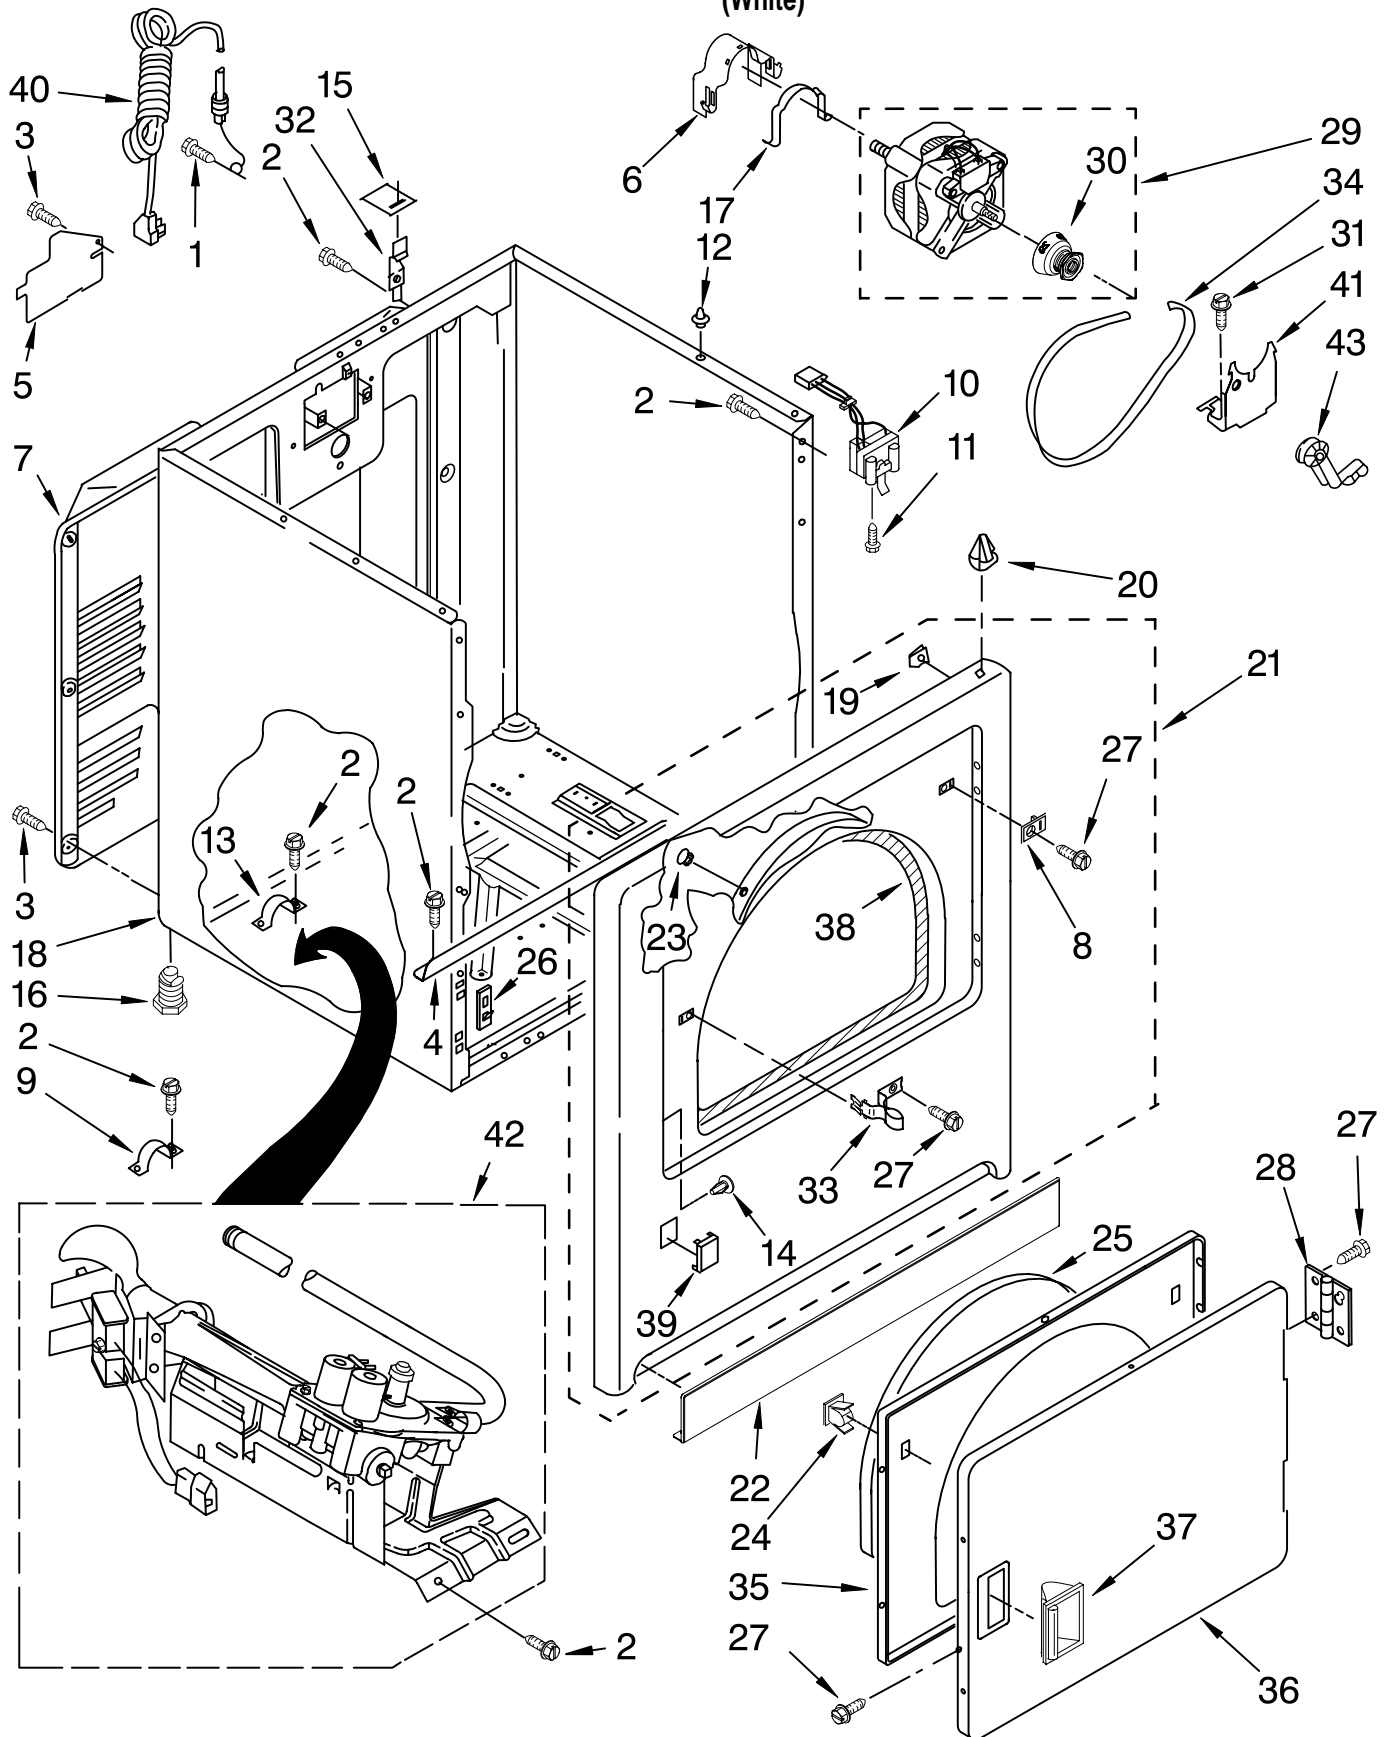

CABINET PARTS

For Model: MGD5707TQ1

(White)

FOR ORDERING INFORMATION REFER TO PARTS PRICE LIST

CABINET PARTS

For Model: MGD5707TQ1

(White)

Illus. No.	Part No.	DESCRIPTION	Illus. No.	Part No.	DESCRIPTION	Illus. No.	Part No.	DESCRIPTION
1	697776	Screw, 10-32 x 5/8 (External Ground)	17	660658	Clamp, Motor	31	3400500	Bolt, 5/16-18 x 3/4
2	343641	Screw, 10-16 x 1/2	18	8530603	Cabinet (Includes Illus. 4)	32	8066217	Hinge, Top (2)
3	693995	Screw, Hex Head				33	3403431	Strike, Panel
4	8541400	Bracket, Cabinet	19	98234	Clip, Ground (2)	34	W10131364	Belt Drive
5	3396795	Cover, Block	20	18776	Lock, Front Top (2)	35	3402341	Door, Rear
6	3404162	Clamp, Motor (W/Shield)	21	3403447	Panel Front	36	3402335	Door, Front
7	3396805	Panel, Rear	22	W10112593	Toe-Plate	37	8565970	Handle, Door
8	3403630	Plug-Strike	23	685203	Clip, Felt Pad (2)	38	3406129	Seal & Bearing Assembly
9	3980175	Clamp-Elbow	24	3389441	Catch, Door Assembly	39	3394975	Plug, Front Panel
10	3406107	Door Switch Assembly	25	3405246	Seal, Door	40	344020	Cord, Power
11	697773	Screw, 6-20 x 7/8	26	3394083	Clip, Front Panel	41	348780	Base, Motor
12	98669	Locator, Top	27	342055	Screw, 8-18 x 1/2	42	8318272	Burner Assembly, 60 Hz. (See Pages 7 & 8 For Further Burner Breakdown)
13	341029	Clamp-Pipe	28	W10112600	Hinge, Door			
14	3404413	Plug-Hole	29	8066206	Motor Assembly 60 HZ.			
15	18849	Pad, Top Hinge	30	8066184	Pulley 60 Hz.	43	691366	Idler & Pulley Assembly
16	3392100 279810	Foot, Dryer Foot-Optional (Extended Length) (Package of 2) (Not Included.)						

FOR ORDERING INFORMATION REFER TO PARTS PRICE LIST