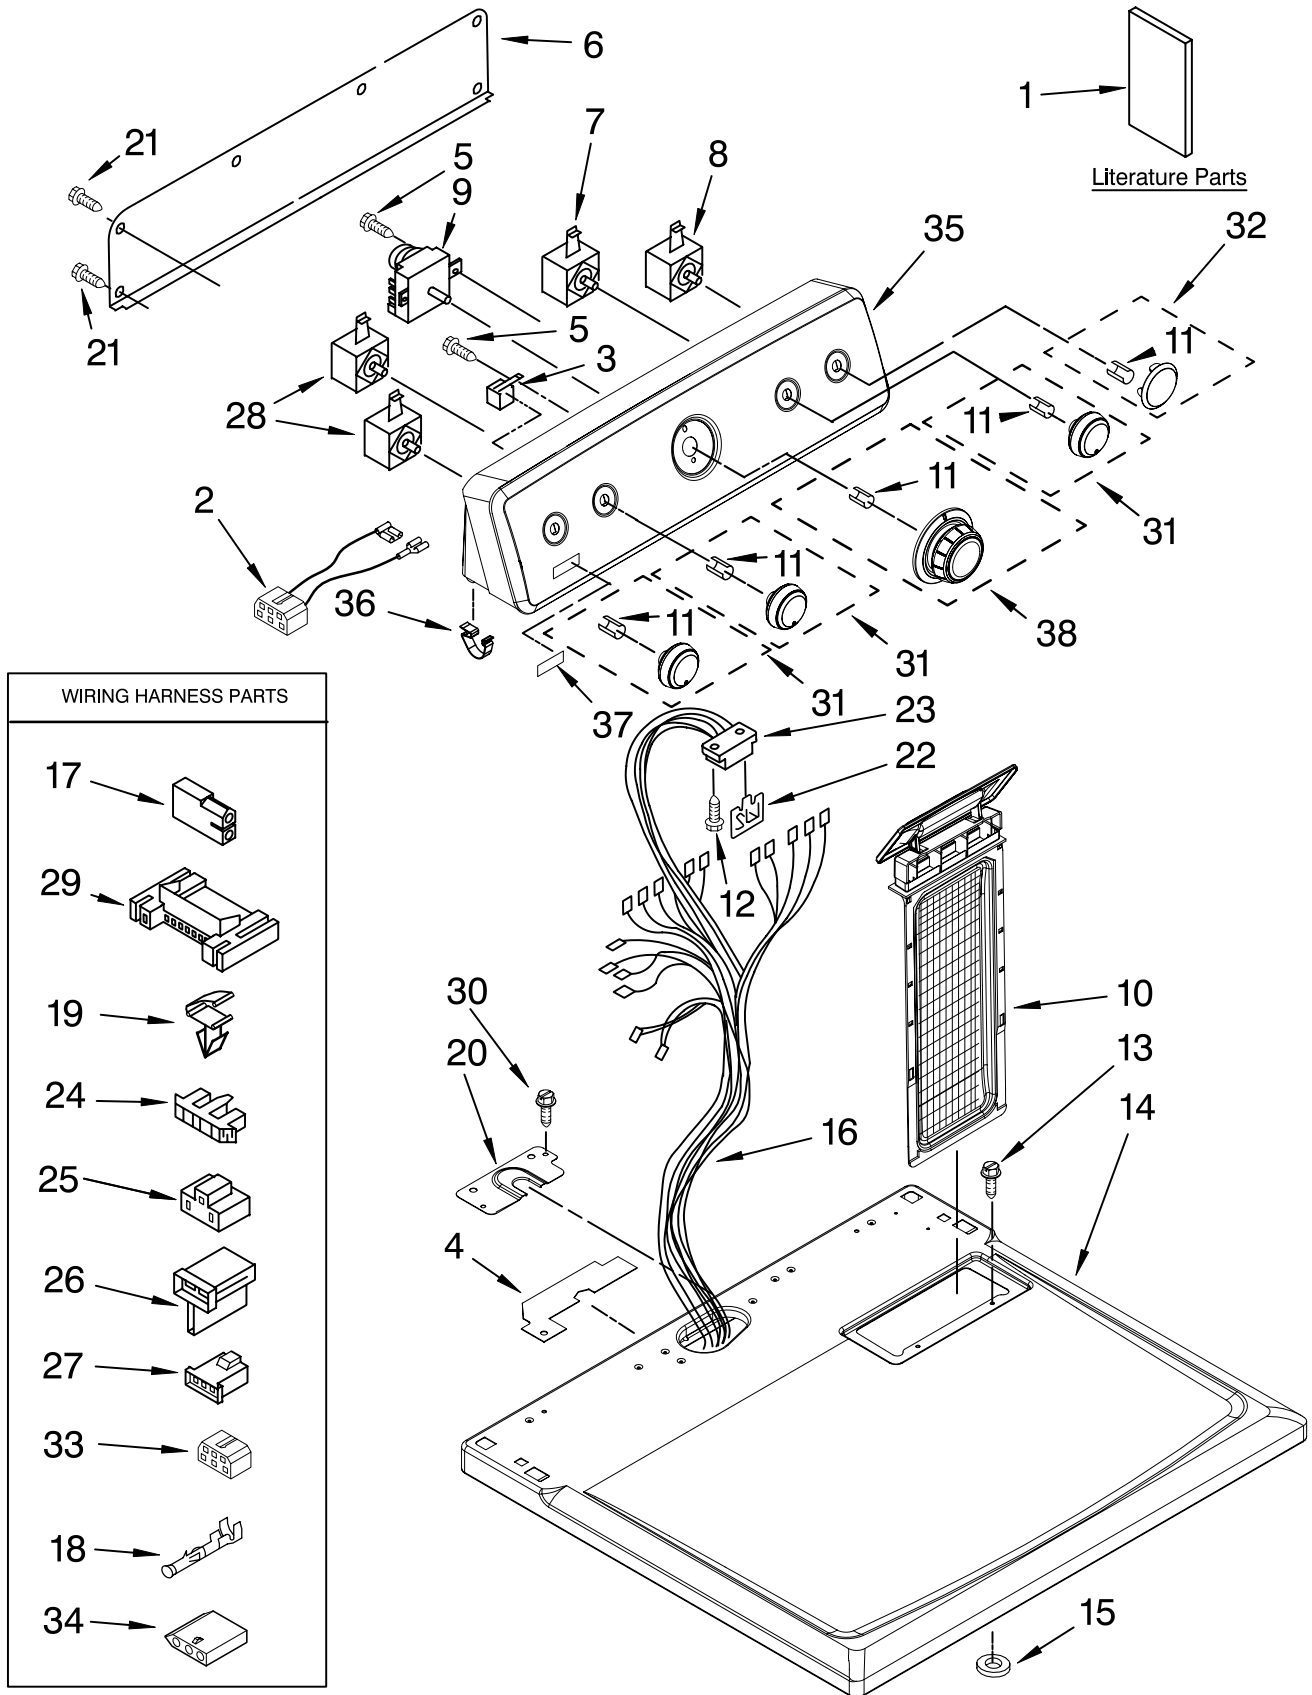

TOP AND CONSOLE PARTS

For Model: MGD5707TQ1

(White)

29" GAS DRYER

FOR ORDERING INFORMATION REFER TO PARTS PRICE LIST

TOP AND CONSOLE PARTS

For Model: MGD5707TQ1

(White)

Illus. No.	Part No.	DESCRIPTION	Illus. No.	Part No.	DESCRIPTION	Illus. No.	Part No.	DESCRIPTION
1		Literature Parts	12	359625	Screw, 8-18 x 1/2	27	3403498	Connector,
	W10089177	Sheet,	13	688983	Screw, 8-18 x 5/8			3-Position
		Cycle Feature	14	W10112599	Top			(Gas Valve)
	W10088775	Use & Care Guide	15	237446	Washer (Top/chute)	28	3405156	Switch Rotary
	W10124167	Wiring Diagram	16	W10111000	Harness, Wiring			(Twist Mount)
2	W10124166	Wire, Jumper	17	717252	Plug, 2-way	29	3395683	Connector, Motor
		(Buzzer On/Off)	18	94614	Terminal Female	30	337686	Screw, 8-18 x 3/4
3	694419	Buzzer, Mini	19	3394427	Clip-Harness	31	W10112582	Knob, Control (3)
4	W10112603	Seal-Harness	20	W10112578	Bracket-Harness	32	W10112586	Knob,
5	8533971	Screw, 8-18 x 5/8	21	693995	Screw, Hex			Push-To-Start
6	W10112577	Panel, Rear			Washer Head	33	3347243	Connector
		Console	22	8558178	Control,			6-Circuit
7	8530169	Switch,			Electronic	34	3936144	Connector
		Temperature	23	3391885	Connector, Edge	35	W10086730	Console & Control
8	3398094	Switch,	24	3397269	Connector-Timer			Panel Assembly
		Push-To-Start	25	3401144	Connector,			(Includes: Item:
9	8566184	Timer Assembly			(PTS Relay)			36 & 37.)
		60 HZ.	26	3403499	Connector,	36	8312709	Clip-Console
10	8565972	Screen, Lint			2-Position	37	W10112588	Badge Assembly
11	8536939	Clip, Spring			(Gas Valve)	38	W10112584	Knob, Timer
								Assembly