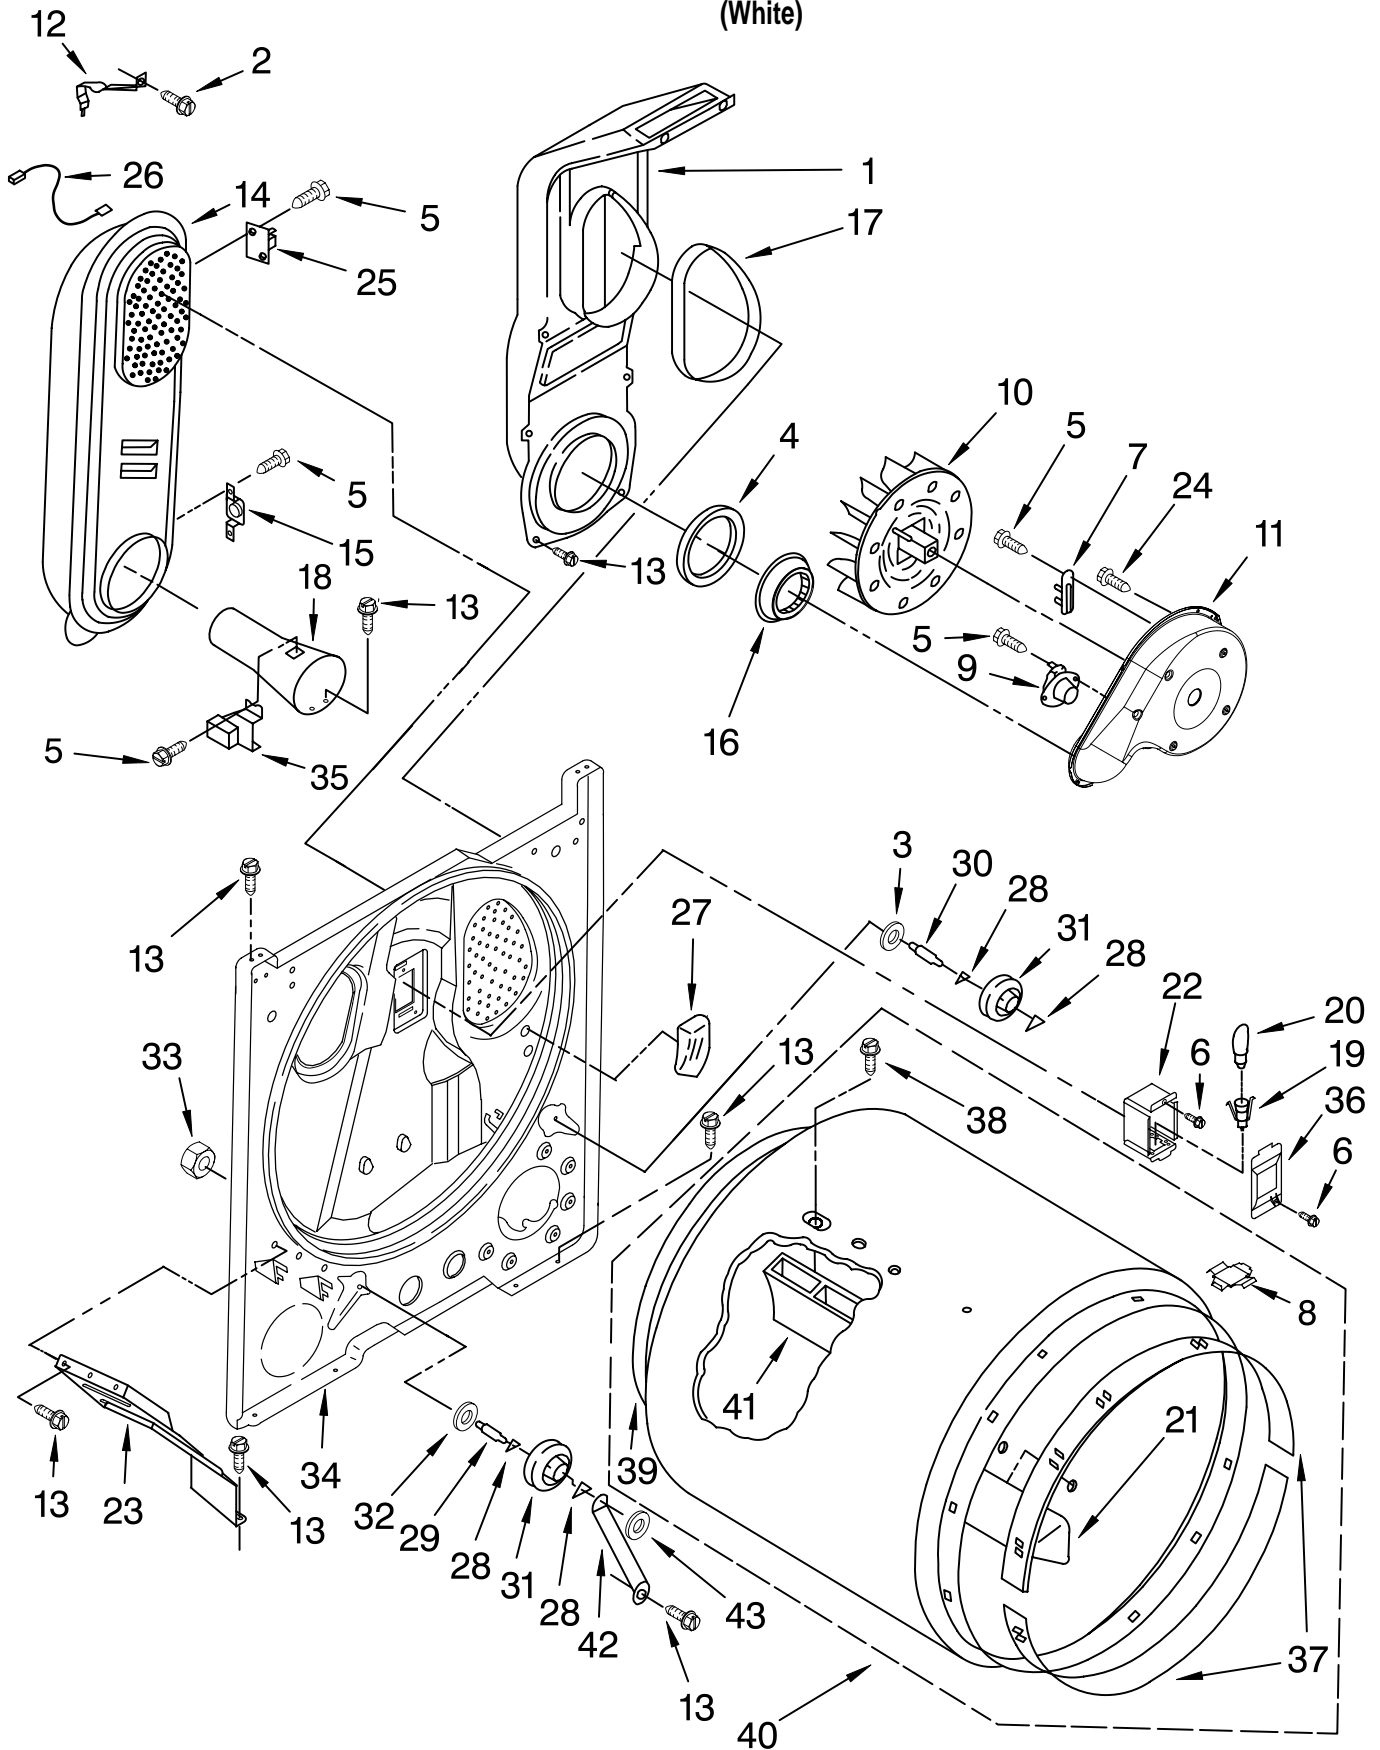

BULKHEAD PARTS

For Model: MGD5707TQ1

(White)

FOR ORDERING INFORMATION REFER TO PARTS PRICE LIST

BULKHEAD PARTS

For Model: MGD5707TQ1

(White)

Illus. No.	Part No.	DESCRIPTION
1	348368	Lint Chute Assembly
2	489463	Screw, 8-18 x 5/8
3	3388703	Washer-Support
4	347139	Seal, Lint Chute
5	90767	Screw, 8-18 x 3/8
6	487909	Screw, 8-15 x 1/2
7	3392519	Thermal-Fuse (91C)
8	8066086	Drum Hole Plug
9	8318268	Thermostat, Internal-Bias
10	694089	Wheel, Blower
11	8577230	Housing, Blower
12	3398161	Clip
13	343641	Screw, 10-16 x 1/2
14	8530285	Box, Heater
15	3403140	Thermostat, 205°F (96°C)
16	696302	Shield, Exhaust
17	339956	Seal
18	8066049	Funnel, Burner
19	3403634	Socket Assembly
20	3406124	Bulb
21	3403636	Baffle, Drum (1)
22	3977373	Bracket, Drum Light
23	3406022	Bracket, Bulkhead
24	3390647	Screw, 8-18 x 1/2
25	280010	Kit, Thermal Cut-Off (Includes Illus. 15)
26	3401707	Wire, Jumper
27	3976479	Pad, Sensor
28	690997	Ring, Tri
29	3399506	Shaft, L.H.
30	3399507	Shaft, R.H.
31	3397590	Roller, Support
32	348197	Washer, Support
33	3359452	Nut, 3/8-16
34	3403414	Bulkhead
35	338906	Sensor, Radiant
36	3402841	Lens, Drum Light
37	692526	Ring, Bearing
38	W10109200	Screw, 11-16 x 3/4
39	3406130	Seal, Rear Drum
40	695587	Drum Assembly
41	692490	Baffle, Drum (2)
42	3976434	Bracket, Support
43	90296	Clip

FOR ORDERING INFORMATION REFER TO PARTS PRICE LIST