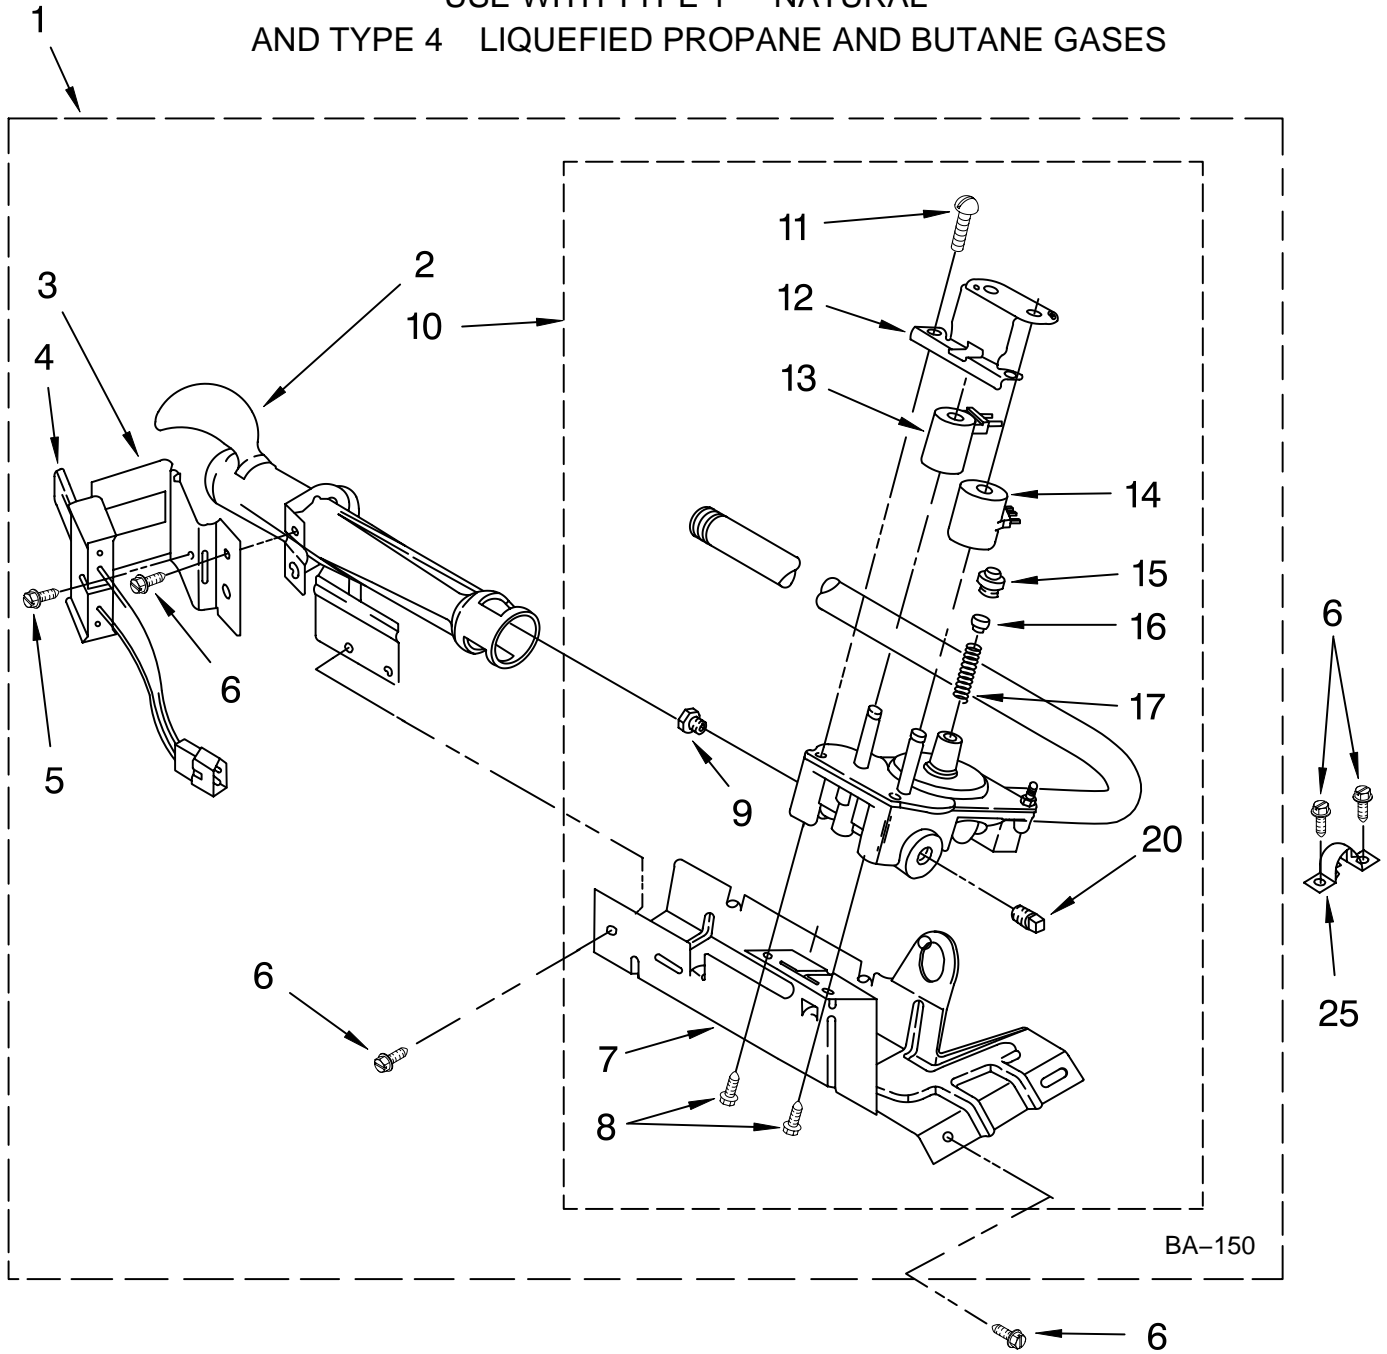

8318272 BURNER ASSEMBLY

For Model: MGD5707TQ1

(White)

USE WITH TYPE 1 – NATURAL
AND TYPE 4 LIQUEFIED PROPANE AND BUTANE GASES

FOR ORDERING INFORMATION REFER TO PARTS PRICE LIST

8318272 BURNER ASSEMBLY

For Model: MGD5707TQ1

(White)

USE WITH TYPE 1 – NATURAL
AND TYPE 4 LIQUEFIED PROPANE AND BUTANE GASES

Illus. No.	Part No.	DESCRIPTION
1	8318272	Burner Assembly 60 Hz. (Type 1) (White Rodgers)
2	688617	Tube, Burner
3	694298	Bracket, Ignitor
4	686590	Ignitor
5	3393909	Screw & Washer (8–32 x 5/8)
6	343641	Screw, 10–16 x 1/2
7	693986	Base, Burner
8	3387057	Screw, 8–18 x 3/8
9		Orifice, Burner 234826 Type 1 229742 Type 4 (Butane) 234868 Type 4 (Propane)
10	8318277	Valve, 60 Hz. (Includes Pipe & Illus. #7)
11	694421	Screw, 8–32 x 1/2 (2)
12	694538	Bracket, Coil
13	694540	Coil, 60 Hz. (2 Terminal) (Main)
14	694539	Coil, 60 Hz. (Split) (3 Terminal) (Pilot Position)
15	694424	Leak Limiter
16	694423	Screw, Regulator Adjustment
17	694422	Spring, Regulator
20	239822	Plug, Pipe
25	341029	Clamp, Pipe

Following Parts Not Illustrated

694572 Conversion Kit
(Type 1)
to Type (4) L.P.G.

BA-150

FOR ORDERING INFORMATION REFER TO PARTS PRICE LIST