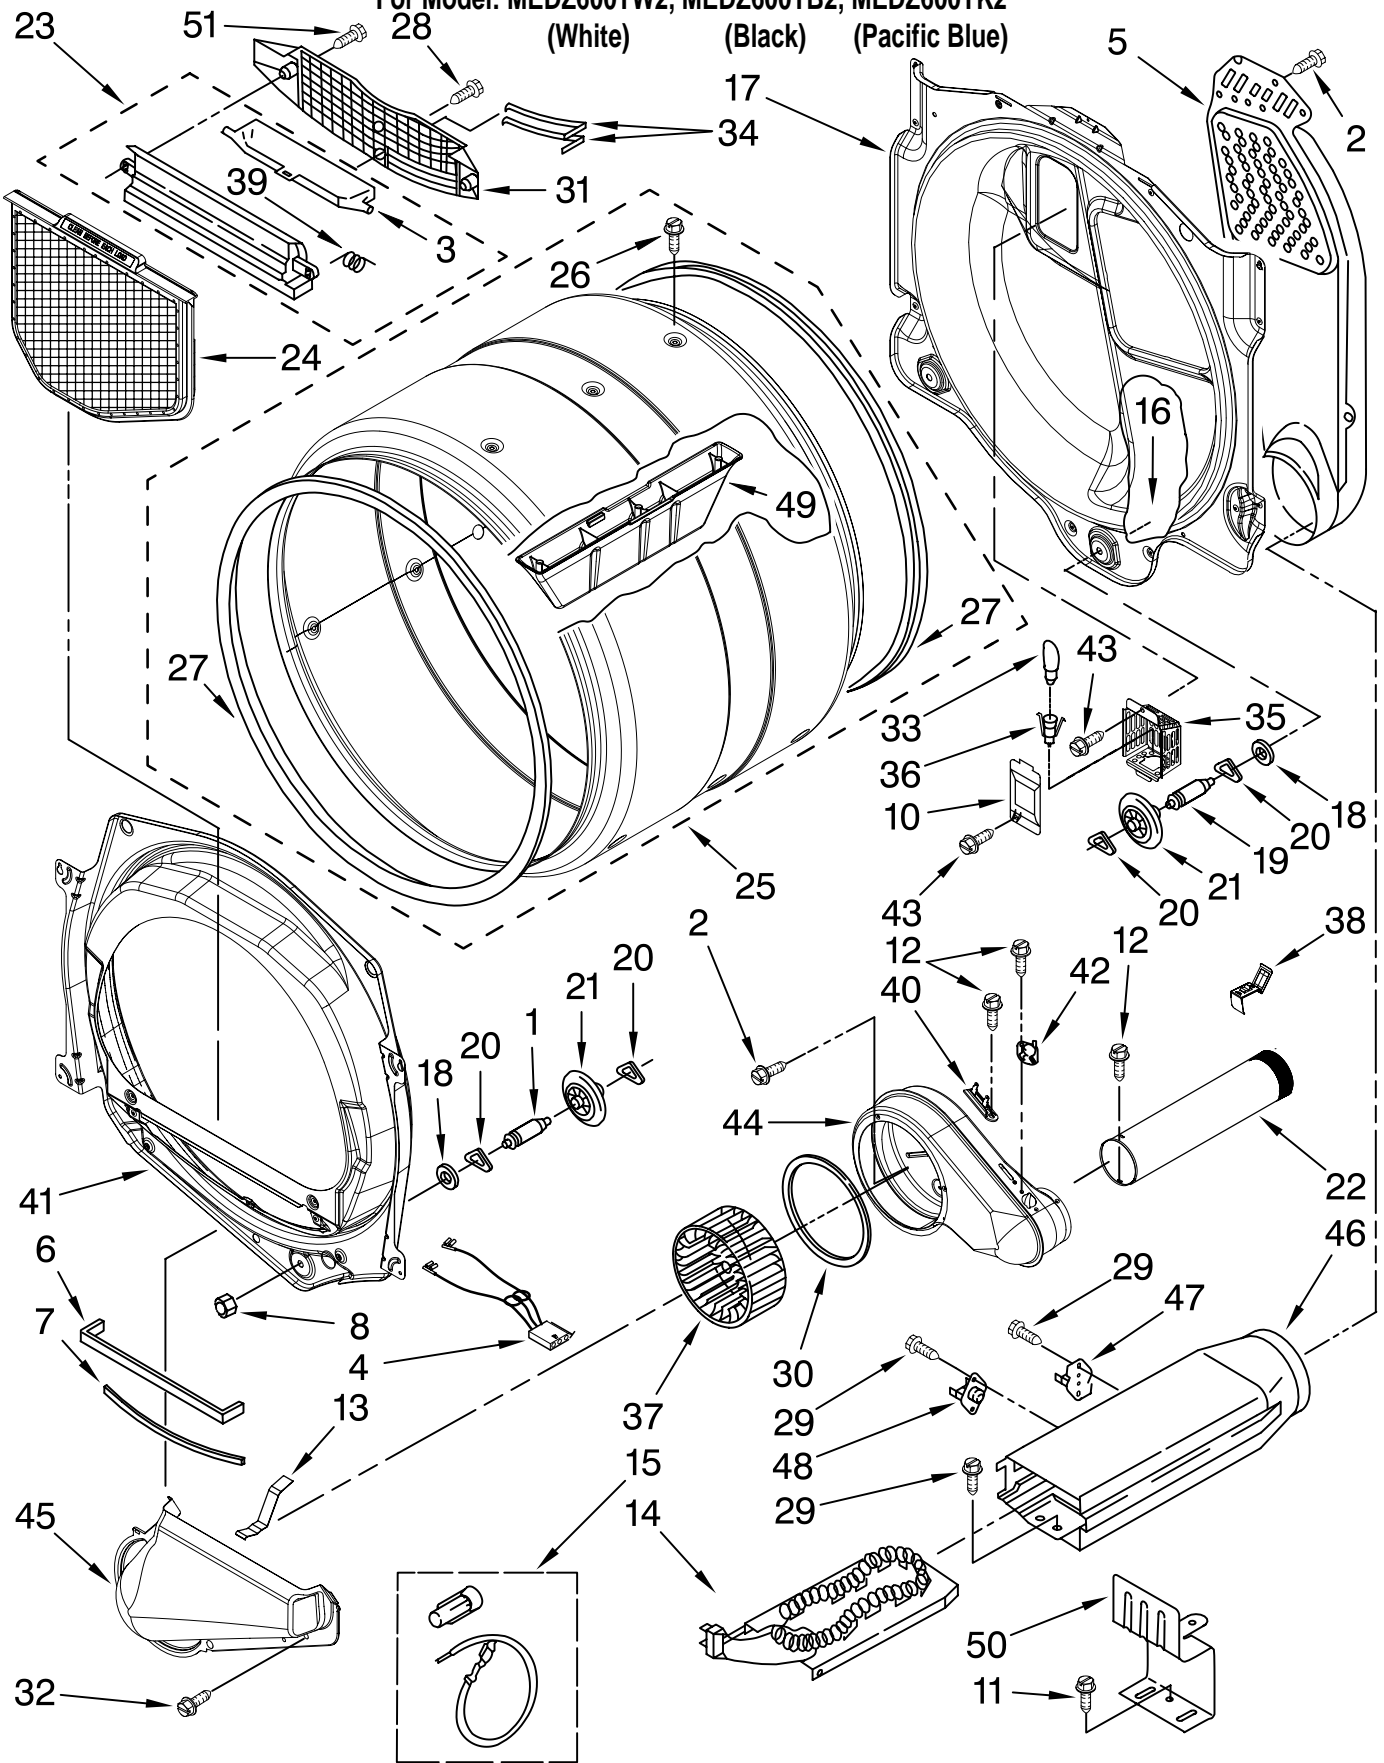

BULKHEAD PARTS

For Model: MEDZ600TW2, MEDZ600TB2, MEDZ600TK2
(White) (Black) (Pacific Blue)

FOR ORDERING INFORMATION REFER TO PARTS PRICE LIST

BULKHEAD PARTS

For Model: MEDZ600TW2, MEDZ600TB2, MEDZ600TK2

(White) (Black) (Pacific Blue)

Illus. No.	Part No.	DESCRIPTION	Illus. No.	Part No.	DESCRIPTION	Illus. No.	Part No.	DESCRIPTION
1	8575324	Shaft, R.H. Thread	17	W10080170	Bulkhead, Rear	36	W10136369	Socket Assembly
2	3390647	Screw, 8-18 x 1/2	18	3387459	Washer, Support	37	697772	Wheel, Blower
3	W10153413	Door, Lint Screen	19	8575325	Shaft, L.H. Thread	38	8572105	Clip-Exhaust
4	3406653	Harness, Sensor	20	690997	Ring, Tri	39	3394986	Spring, Lint Screen Door
5	697354	Air Duct Assembly	21	8536973	Roller, Support	40	3392519	Thermal Fuse (91°C)
6	697813	Seal, Outlet Housing	22	8563728	Exhaust Pipe	41	8565061	Bulkhead, Front
7	697814	Seal, Drum Front	23	W10153423	Housing, Outlet Assembly	42	8577274	Thermistor
8	3934666	Nut, 3/8 x 16(R.H.)	24	W10049370	Lint Screen	43	487909	Screw, 8-15 x 1/2
10	3402841	Lens, Drum Light	25	W10153420	Complete Drum Assembly	44	8544362	Housing, Blower
11	693995	Screw, 8-18 x 3/8	26	W10109200	Screw, 11-16 x 3/4	45	8066168	Lint Duct Assembly
12	8533971	Screw, 8-18 x 5/16	27	W10166807	Seal, Drum	46	3392537	Heater Box
13	8066208	Clip-Spring	28	695240	Screw, 8-18 x 1/2	47	8318314	Thermal Cut-Off (Includes Illus. 48)
14	3387747	Heater Element	29	90767	Screw, 8-18 x 3/8	48	3391914	Thermostat 295°F (146°C)
15	279457	Terminal Wire Kit (For Heater Element Wiring Harness Repair)	30	697770	Seal, Cover Plate	49	W10153409	Baffle, Drum
16	W10001120	Nut, 3/8-16 (L.H.)	31	W10153412	Grille, Outlet	50	8066099	Bracket, Heater Box
			32	489463	Screw, 8-18 x 5/8	51	3387230	Screw, 10-16 x 1
			33	3406124	Bulb, Light			
			34	3387223	Electrode, Sensor			
			35	8578825	Bracket, Drum Light			

FOR ORDERING INFORMATION REFER TO PARTS PRICE LIST