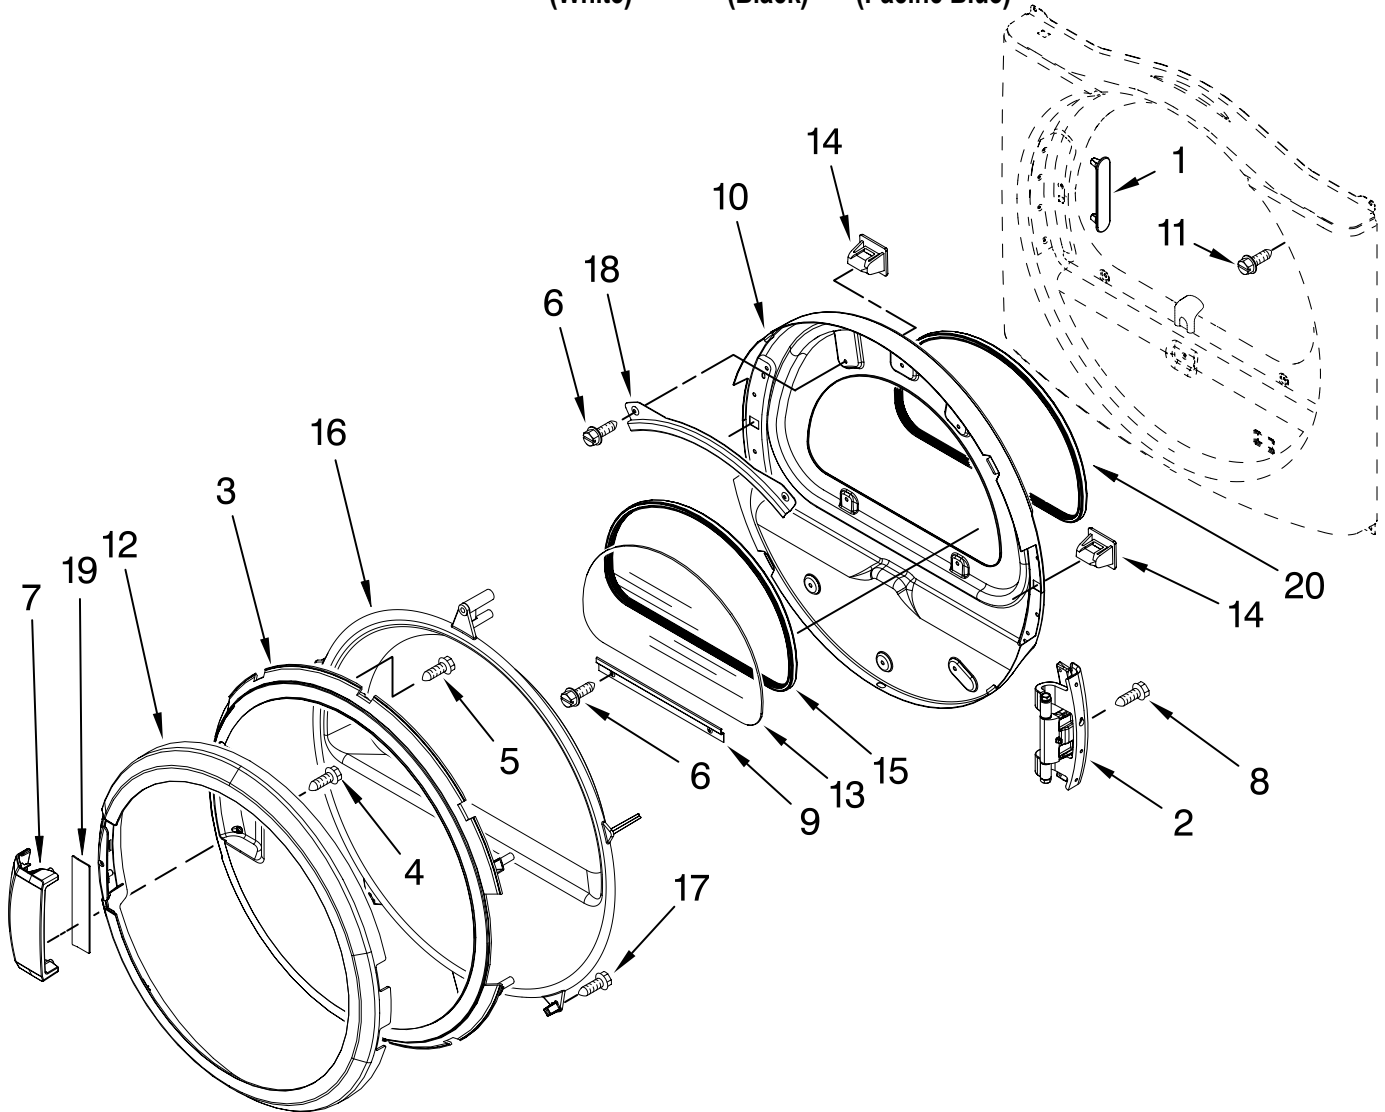

DOOR PARTS

For Model: MEDZ600TW2, MEDZ600TB2, MEDZ600TK2
(White) (Black) (Pacific Blue)

Illus. No.	Part No.	DESCRIPTION
1	8565119	Plug Strip (Inner Door)
2	8578887	Door Hinge Assembly
3	W10119053	Door, Screen Intermediate Assy.
4	9742177	Screw, 8-18 x 5/8
5	3400618	Screw, 6-32 x 3/8
6	3393258	Screw, 10-16 x 1/2
7	W10117478	Handle, Door (Includes Illus. 19.)

Illus. No.	Part No.	DESCRIPTION
8	W10159996	Screw
9	8519354	Retainer (Lower)
10	8578933	Door Assembly (Inner) (Includes Illus. 1 & 14)
11	355515	Screw, 8-18 x 11/16
12	W10112917	Door, Outer Ring
13	8565117	Window

Illus. No.	Part No.	DESCRIPTION
14	690081	Door Catch Assembly
15	8579663	Seal, Window
16	8580059	Door, Intermediate
17	8534022	Screw
18	8519356	Retainer (Upper)
19	W10112927	Pad, Door Handle
20		Door Seal (Not Servicable)

FOR ORDERING INFORMATION REFER TO PARTS PRICE LIST