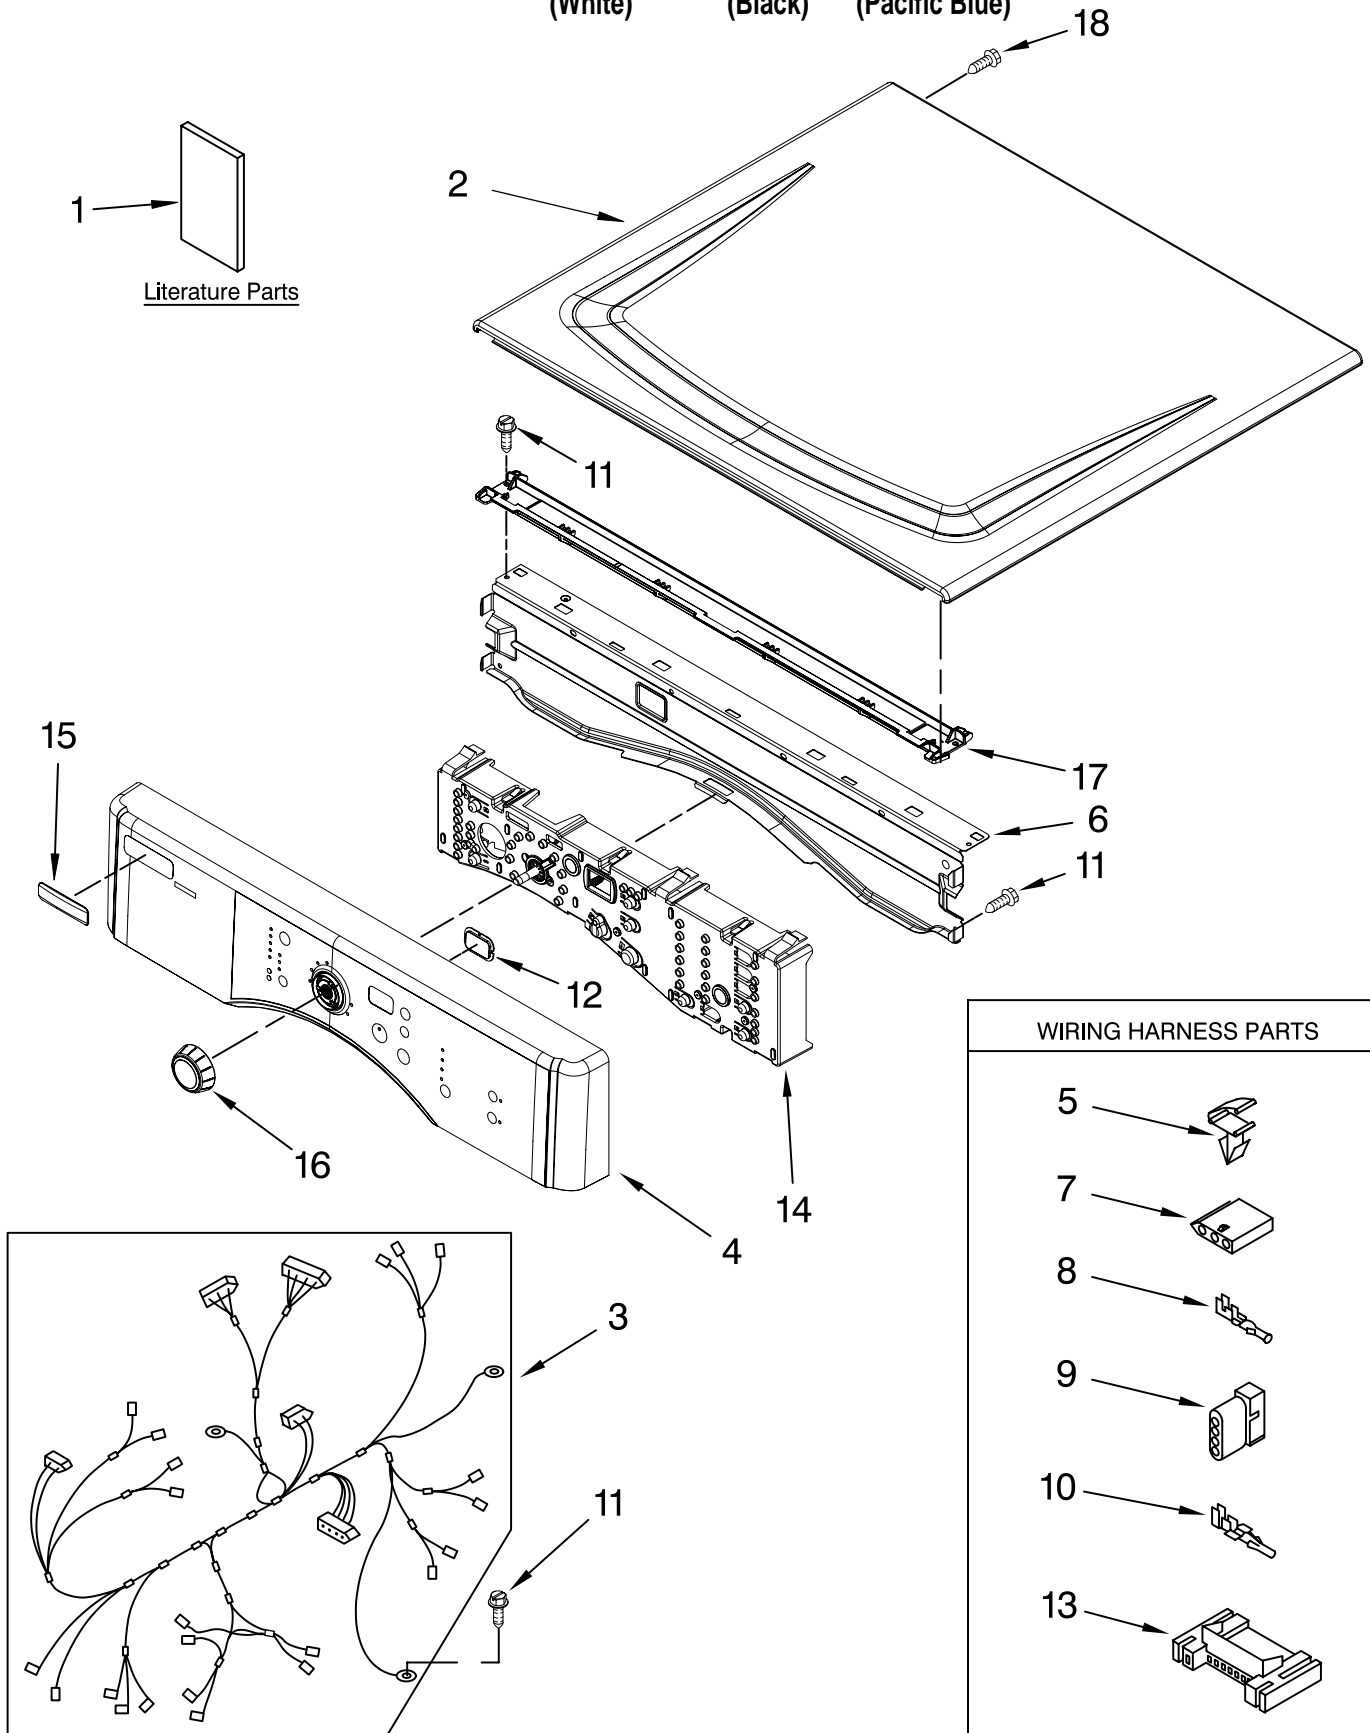

TOP AND CONSOLE PARTS

27" ELECTRIC DRYER

For Model: MEDZ600TW2, MEDZ600TB2, MEDZ600TK2
(White) (Black) (Pacific Blue)

FOR ORDERING INFORMATION REFER TO PARTS PRICE LIST

TOP AND CONSOLE PARTS

For Model: MEDZ600TW2, MEDZ600TB2, MEDZ600TK2
(White) (Black) (Pacific Blue)

<u>Illus. No.</u>	<u>Part No.</u>	<u>DESCRIPTION</u>
1		Literature Parts
	W10112937	Use & Care Guide
	W10117402	Tech Sheet
	W10117403	Guide, Quick Start
2		Top
	8563730	White
	W10129703	Black
	W10140767	Pacific Blue
3	W10110972	Harness, Main
4		Panel, Console (Includes Illus. 15.)
	W10117389	White
	W10117393	Black
	W10119034	Pacific Blue
5	3394427	Clip, Harness
6	8565237	Bracket, Console
7	353424	Connector, Sensor
8	94614	Terminal
9	3936144	Plug, Terminal
10	94613	Terminal
11	3390647	Screw, 8-18 x 1/2
12	W10117387	Lens, Display
13	3395683	Connector, (Motor)
14	W10117417	Assembly, User Interface
15	W10112569	Badge
16	W10119050	Knob, Assembly
17	8574968	Channel, Water
18	3400238	Screw, 2-28 x 1/2