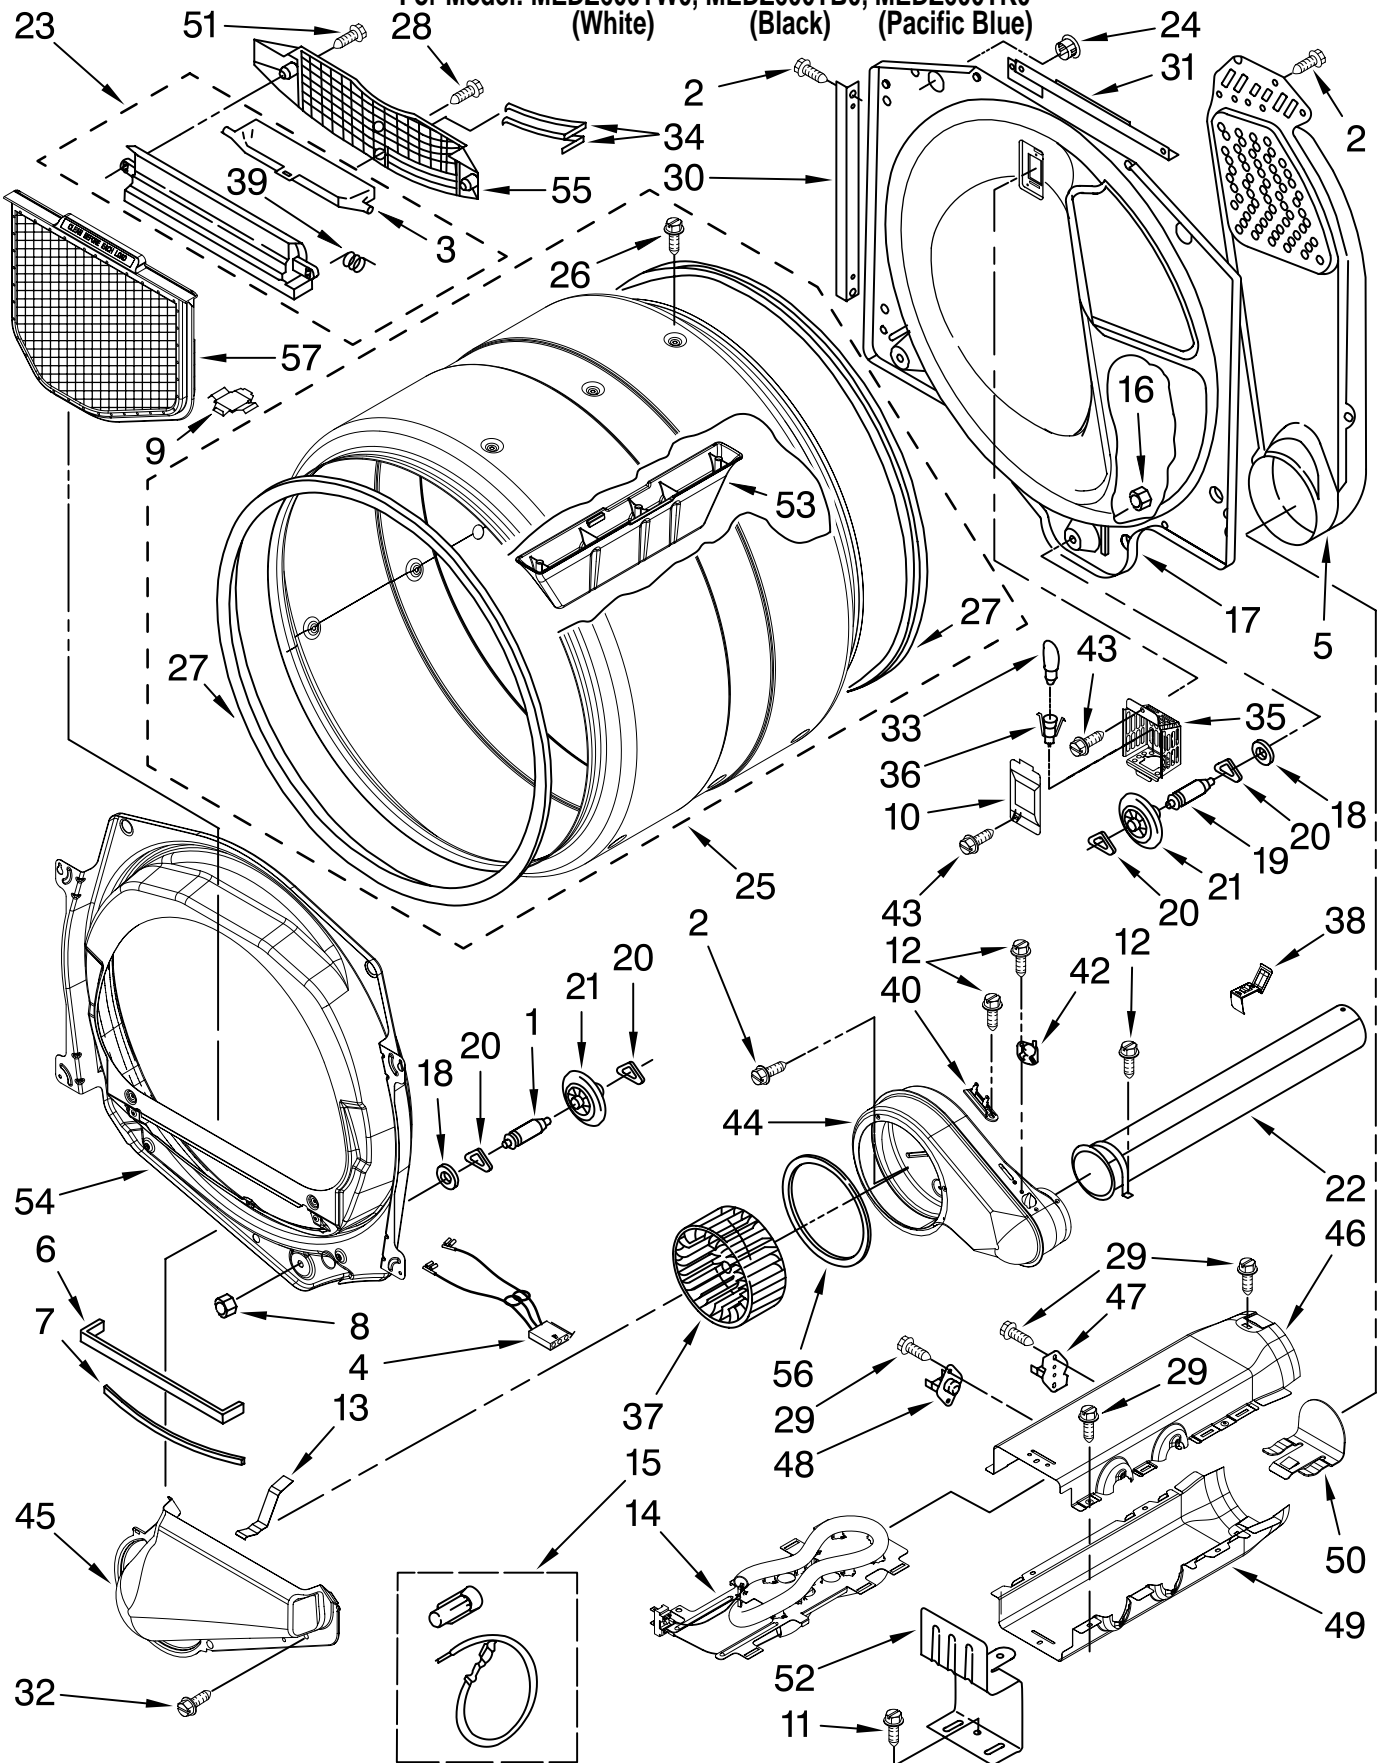

BULKHEAD PARTS

For Model: MEDZ600TW0, MEDZ600TB0, MEDZ600TK0
(White) (Black) (Pacific Blue)

FOR ORDERING INFORMATION REFER TO PARTS PRICE LIST

BULKHEAD PARTS

For Model: MEDZ600TWO, MEDZ600TB0, MEDZ600TK0
(White) (Black) (Pacific Blue)

Illus. No.	Part No.	DESCRIPTION	Illus. No.	Part No.	DESCRIPTION	Illus. No.	Part No.	DESCRIPTION
1	8575324	Shaft, R.H. Thread	19	8575325	Shaft, L.H. Thread	39	3394986	Spring, Lint Screen Door
2	3390647	Screw, 8-18 x 1/2	20	690997	Ring, Tri			
3	8563758	Door, Lint Screen	21	8536973	Roller, Support	40	3392519	Thermal Fuse (91°C)
4	3406653	Harness, Sensor	22	8563728	Exhaust Pipe	42	8577274	Thermistor
5	697354	Air Duct Assembly	23	8563755	Housing, Outlet Plug,	43	487909	Screw, 8-15 x 1/2
6	697813	Seal, Outlet Housing	24	8529007	Rear Bulkhead	44	8544362	Housing, Blower
7	697814	Seal, Drum Front	25	8563735	Complete Drum Assembly	45	8066168	Lint Duct Assembly
8	3934666	Nut, 3/8 x 16(R.H.)	26	W10109200	Screw, 11-16 x 3/4	46	8544769	Housing, Slot Heater Box
9	8066086	Plug, Drum Hole	27	697694	Seal, Drum	47	8318314	Thermal Cut-Off (Includes Illus. 48)
10	3402841	Lens, Drum Light	28	695240	Screw, 8-18 x 1/2	48	3391914	Thermostat 295°F (146°C)
11	693995	Screw, 8-18 x 3/8	29	90767	Screw, 8-18 x 3/8	49	8544770	Housing, Tab Heater Box
12	8533971	Screw, 8-18 x 5/16	30	8519221	Channel Bracket, Rear Bulkhead (2)	50	8544776	Flange, Heater Box
13	8066208	Clip-Spring	31	8571651	Bracket, Upper Rear Bulkhead	51	3387230	Screw, 10-16 x 1
14	8544771	Heater Element	32	489463	Screw, 8-18 x 5/8	52	8066099	Bracket, Heater Box
15	279457	Terminal Wire Kit (For Heater Element Wiring Harness Repair)	33	3406124	Bulb, Light	53	8565733	Baffle, Drum
16	W10001120	Nut, 3/8-16 (L.H.)	34	3387223	Electrode, Sensor	54	8565061	Bulkhead, Front
17	8520836	Bulkhead, Rear	35	8578825	Bracket, Drum Light	55	8563756	Grill, Outlet
18	3387459	Washer, Support	36	W10136369	Socket Assembly	56	697770	Seal, Cover Plate
			37	697772	Wheel, Blower	57	W10049370	Lint, Screen
			38	8572105	Clip-Exhaust			

FOR ORDERING INFORMATION REFER TO PARTS PRICE LIST