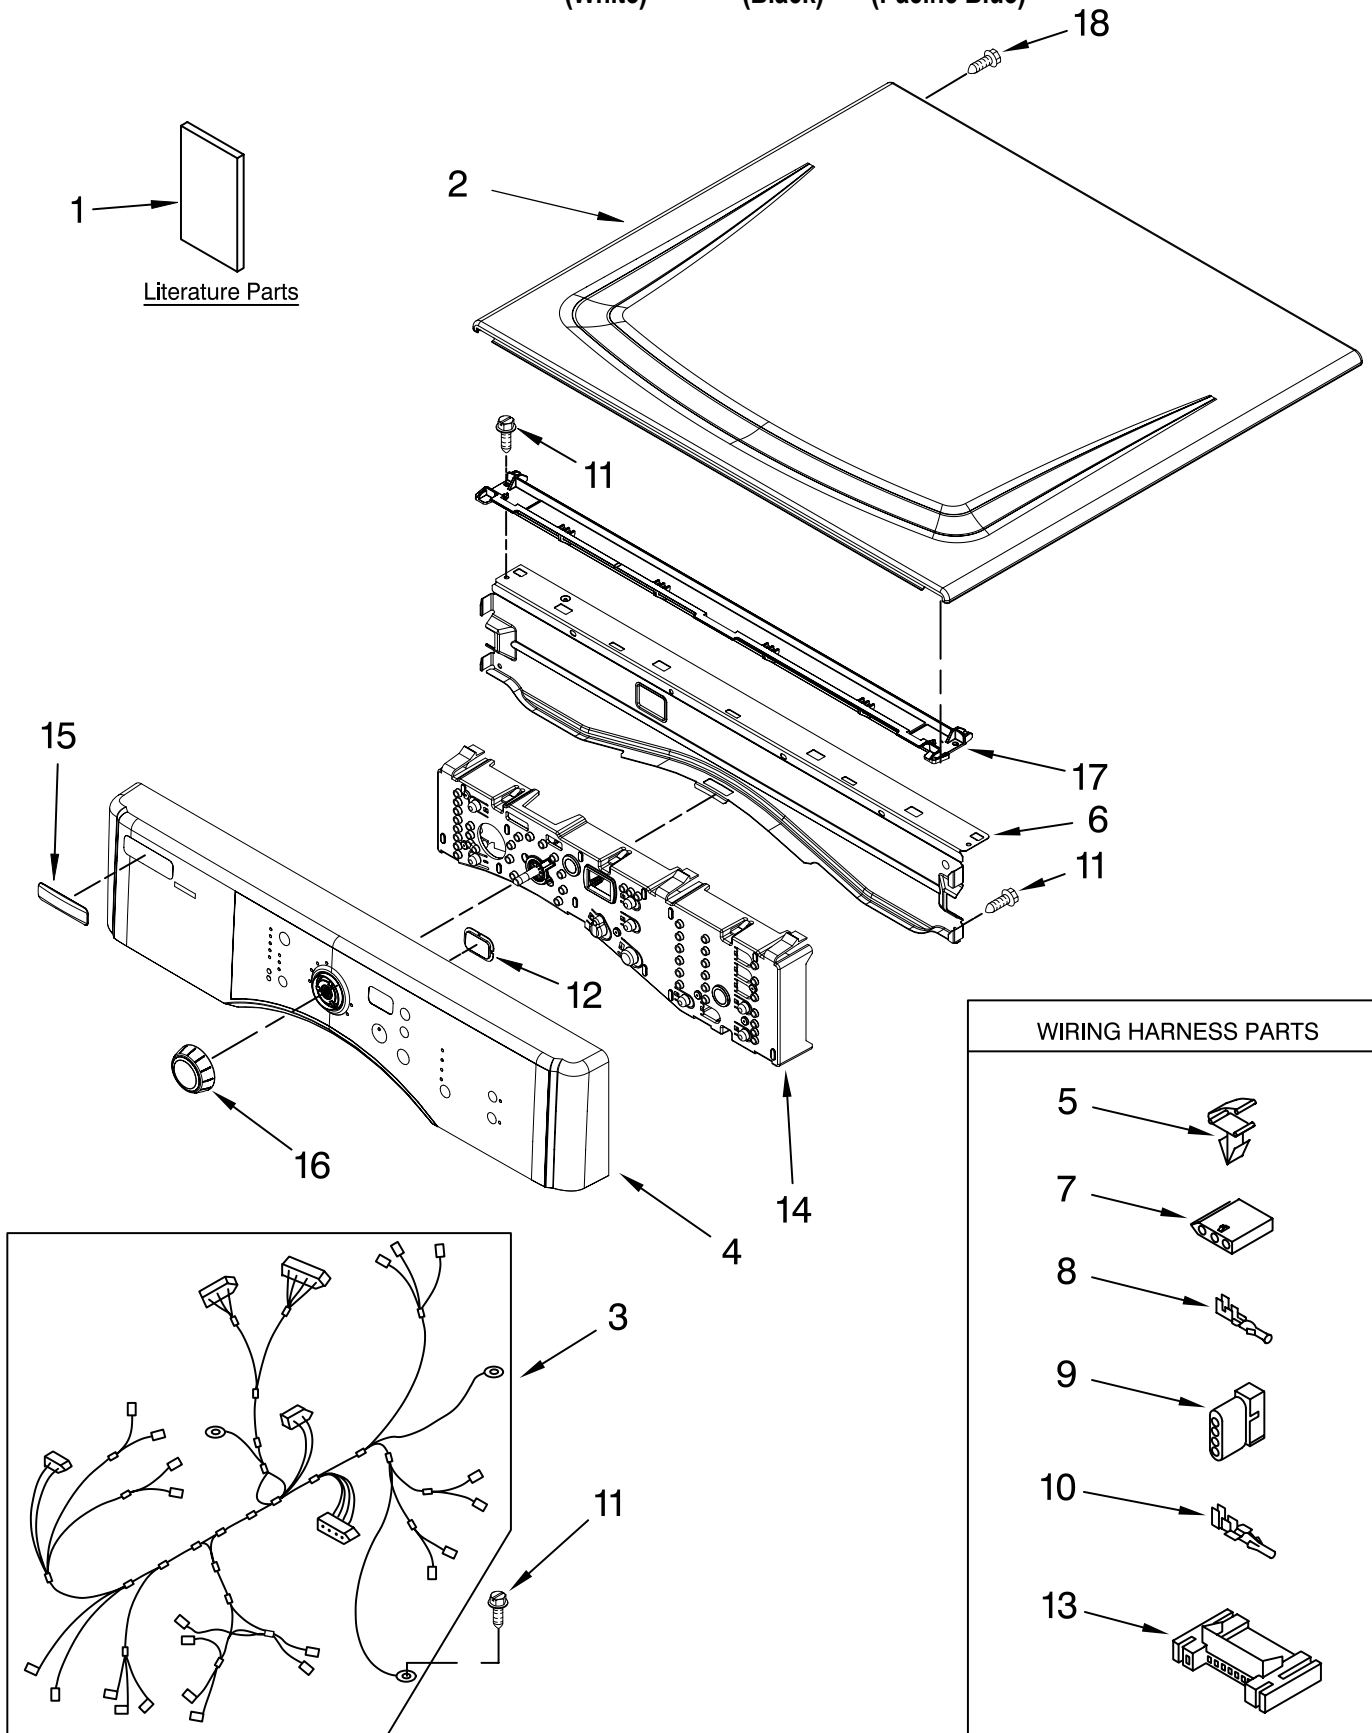

TOP AND CONSOLE PARTS

For Model: MEDZ600TW0, MEDZ600TB0, MEDZ600TK0
(White) (Black) (Pacific Blue)

FOR ORDERING INFORMATION REFER TO PARTS PRICE LIST

TOP AND CONSOLE PARTS

For Model: MEDZ600TW0, MEDZ600TB0, MEDZ600TK0
(White) (Black) (Pacific Blue)

Illus. No.	Part No.	DESCRIPTION
1		Literature Parts
	W10112937	Use & Care Guide
	W10117402	Tech Sheet
	W10117403	Guide, Quick Start
2		Top
	8563730	White
	W10129703	Black
	W10140767	Pacific Blue
3	W10110972	Harness, Main
4		Panel, Console (Includes Illus. 15.)
	W10117389	White
	W10117393	Black
	W10119034	Pacific Blue
5	3394427	Clip, Harness
6	8565237	Bracket, Console
7	353424	Connector, Sensor
8	94614	Terminal
9	3936144	Plug, Terminal
10	94613	Terminal
11	3390647	Screw, 8-18 x 1/2
12	W10117387	Lens, Display
13	3395683	Connector, (Motor)
14	W10117417	Assembly, User Interface
15	W10112569	Badge
16	W10119050	Knob, Assembly
17	8574968	Channel, Water
18	3400238	Screw, 2-28 x 1/2