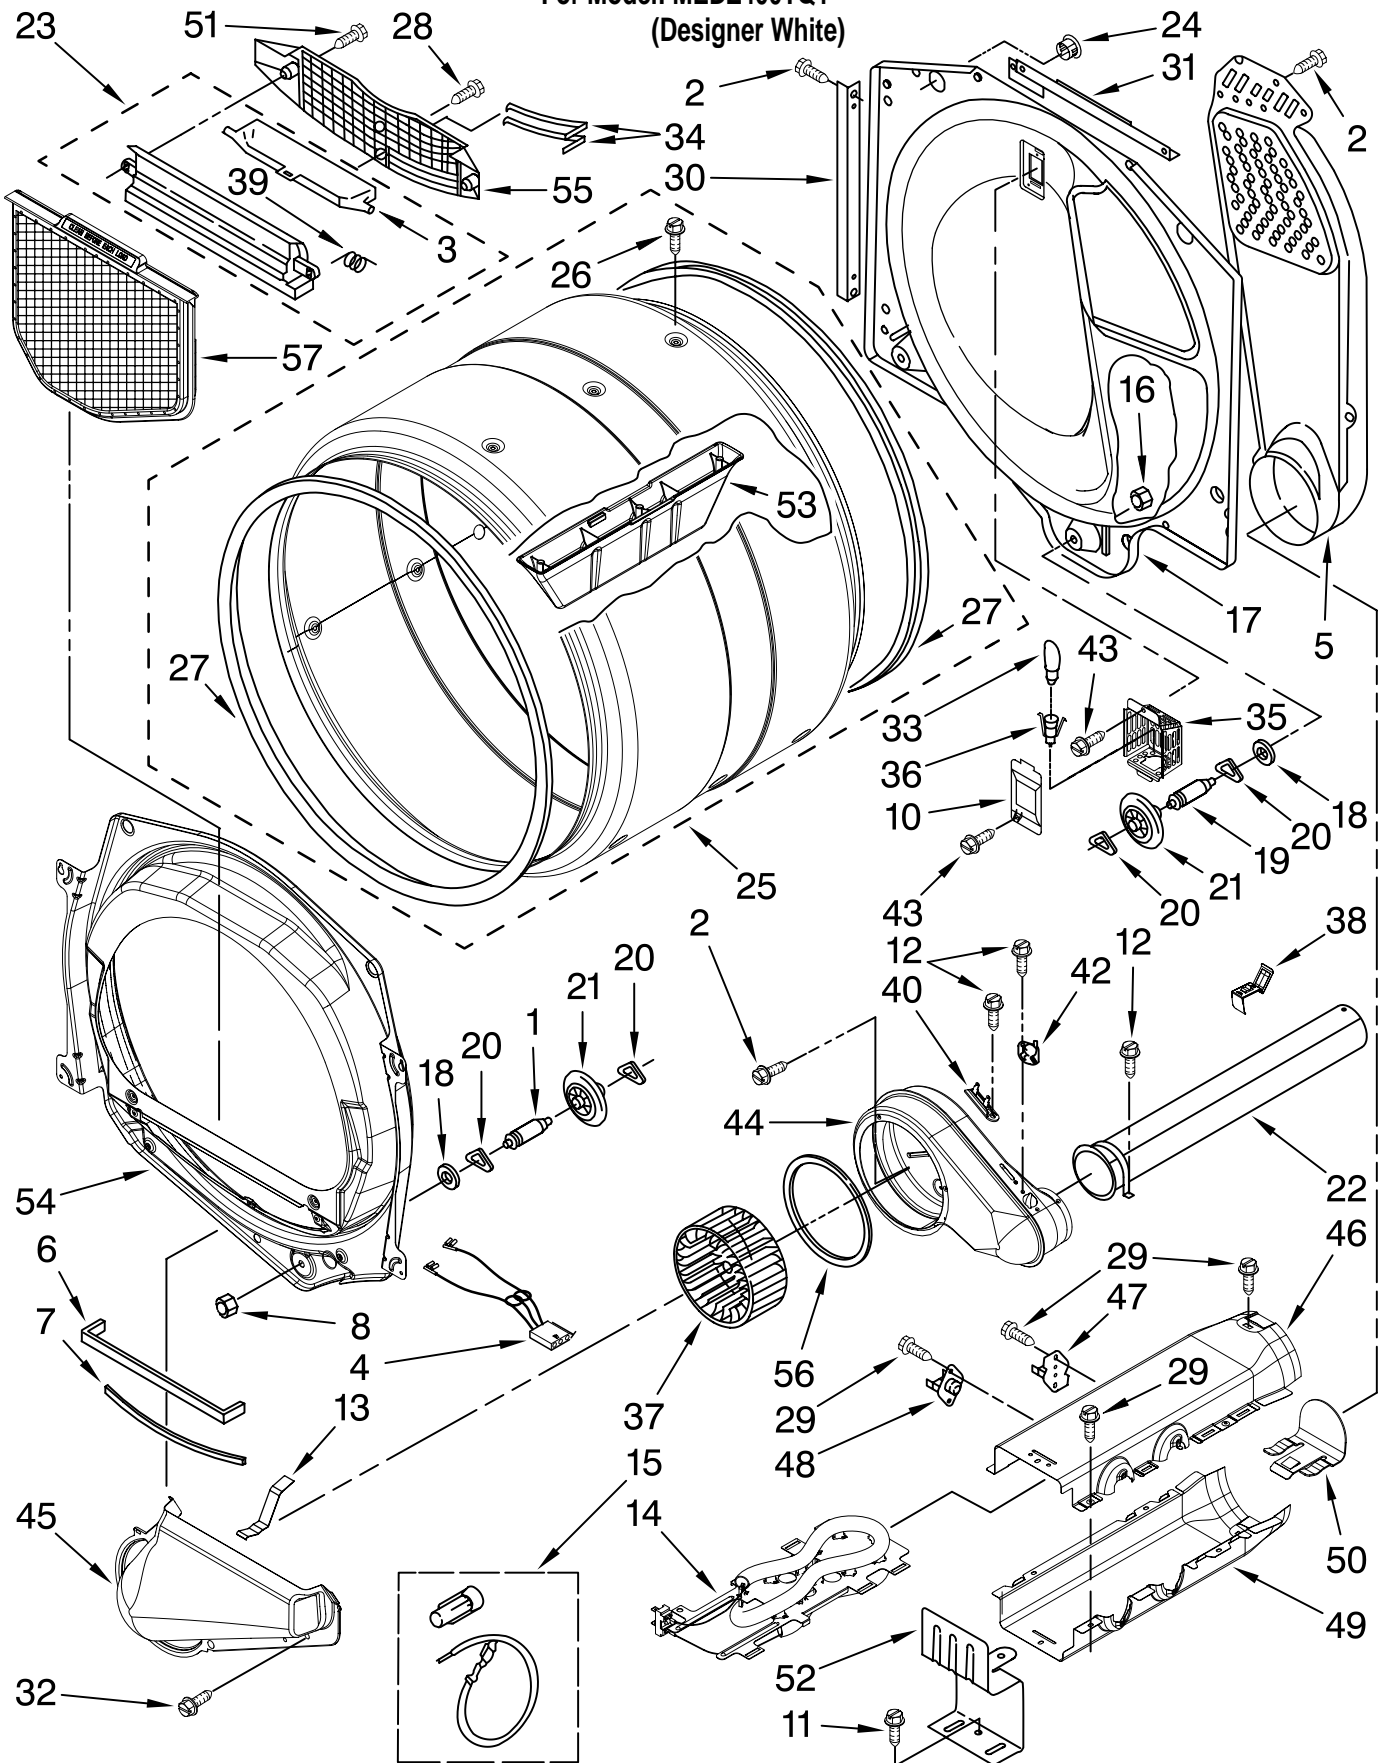

BULKHEAD PARTS

For Model: MEDZ400TQ1

(Designer White)

FOR ORDERING INFORMATION REFER TO PARTS PRICE LIST

BULKHEAD PARTS

For Model: MEDZ400TQ1

(Designer White)

Illus. No.	Part No.	DESCRIPTION	Illus. No.	Part No.	DESCRIPTION	Illus. No.	Part No.	DESCRIPTION
1	8575324	Shaft, R.H. Thread	21	8536973	Roller, Support	40	3392519	Thermal Fuse (91°C)
2	3390647	Screw, 8-18 x 1/2	22	8563728	Exhaust Pipe	42	8577274	Thermistor
3	W10153413	Door, Lint Screen	23	W10153423	Housing, Outlet Assembly	43	487909	Screw, 8-15 x 1/2
4	3406653	Harness, Sensor	24	8529007	Plug, Rear Bulkhead	44	8544362	Housing, Blower
5	697354	Air Duct Assembly	25	W10153420	Complete Drum Assembly	45	8066168	Lint Duct Assembly
6	697813	Seal, Outlet Housing	26	W10109200	Screw, 11-16 x 3/4	46	8544769	Housing, Slot Heater Box
7	697814	Seal, Drum Front	27	697694	Seal, Drum	47	8318314	Thermal Cut-Off (Includes Illus. 48)
8	3934666	Nut, 3/8 x 16(R.H.)	28	695240	Screw, 8-18 x 1/2	48	3391914	Thermostat 295°F (146°C)
10	3402841	Lens, Drum Light	29	90767	Screw, 8-18 x 3/8	49	8544770	Housing, Tab Heater Box
11	693995	Screw, 8-18 x 3/8	30	8519221	Channel Bracket, Rear Bulkhead (2)	50	8544776	Flange, Heater Box
12	8533971	Screw, 8-18 x 5/16	31	8571651	Bracket, Upper Rear Bulkhead	51	3387230	Screw, 10-16 x 1
13	8066208	Clip-Spring	32	489463	Screw, 8-18 x 5/8	52	8066099	Bracket, Heater Box
14	8544771	Heater Element	33	3406124	Bulb, Light	53	W10153409	Baffle, Drum
15	279457	Terminal Wire Kit (For Heater Element Wiring Harness Repair)	34	3387223	Electrode, Sensor	54	8565061	Bulkhead, Front
16	W10001120	Nut, 3/8-16 (L.H.)	35	8578825	Bracket, Drum Light	55	W10153412	Grille, Outlet
17	8520836	Bulkhead, Rear	36	W10136369	Socket Assembly	56	697770	Seal, Cover Plate
18	3387459	Washer, Support	37	697772	Wheel, Blower	57	W10049370	Lint, Screen
19	8575325	Shaft, L.H. Thread	38	8572105	Clip-Exhaust			
20	690997	Ring, Tri	39	3394986	Spring, Lint Screen Door			

FOR ORDERING INFORMATION REFER TO PARTS PRICE LIST