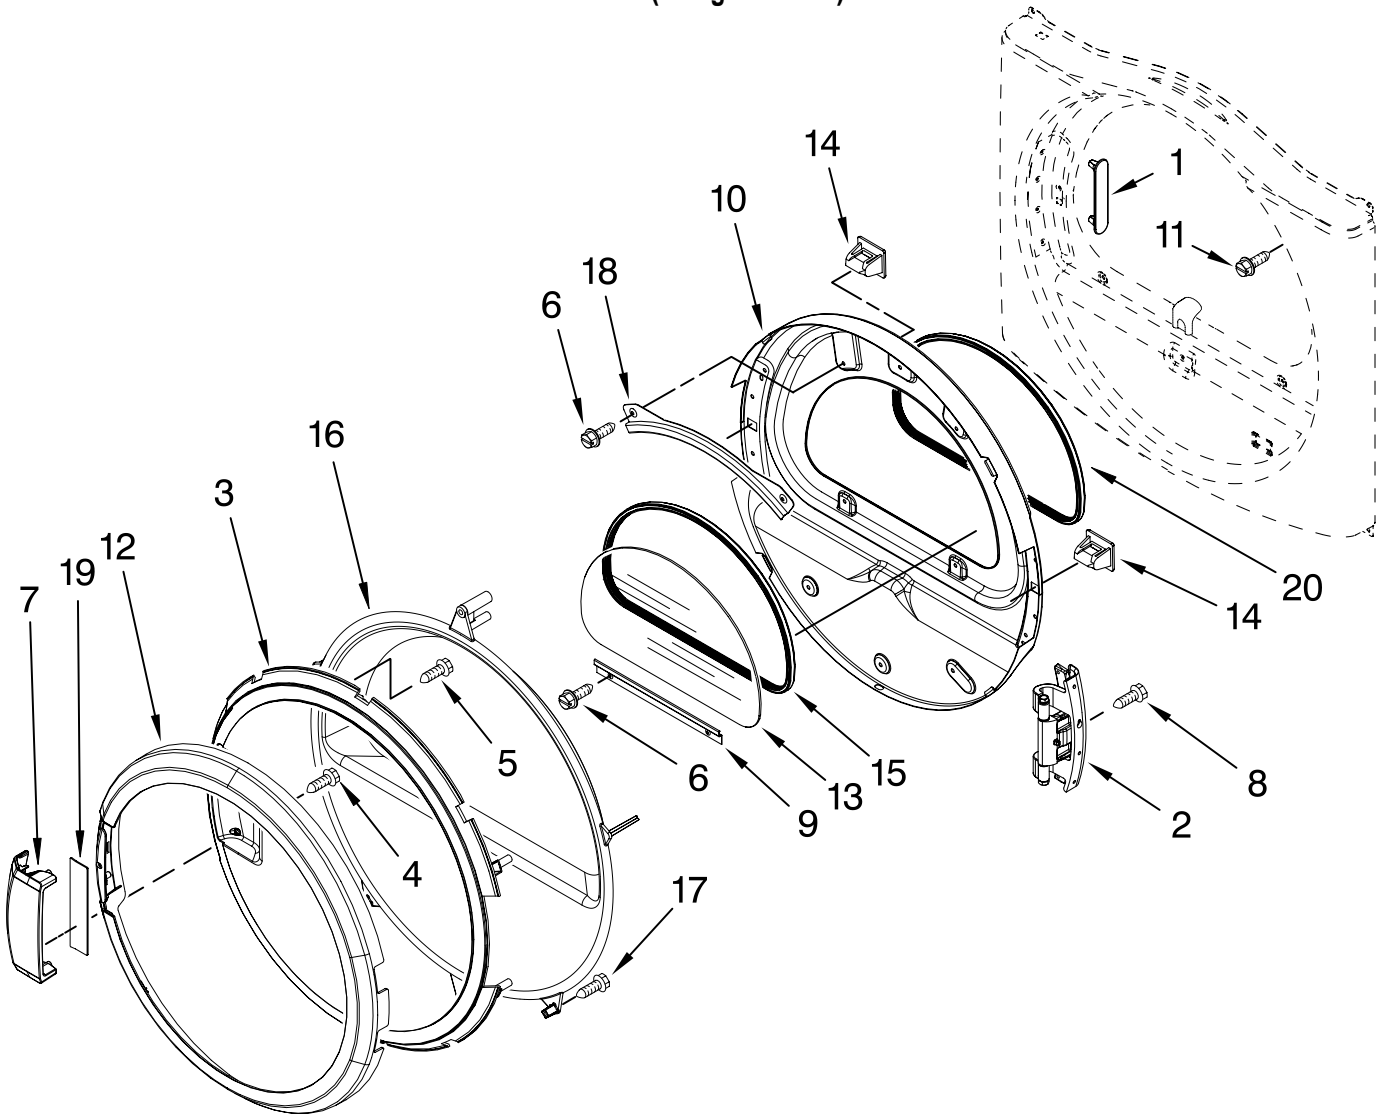

DOOR PARTS

For Model: MEDZ400TQ1

(Designer White)

Illus. No.	Part No.	DESCRIPTION
1	8565119	Plug Strip (Inner Door)
2	8578887	Door Hinge Assembly
3	W10119053	Door, Screen Intermediate Assy.
4	9742177	Screw, 8-18 x 5/8
5	3400618	Screw, 6-32 x 3/8
6	3393258	Screw, 10-16 x 1/2
7	W10117478	Handle, Door (Includes Illus. 19.)

Illus. No.	Part No.	DESCRIPTION
8	W10017850	Screw, 10-32 x .455
9	8519354	Retainer (Lower)
10	8578933	Door Assembly (Inner) (Includes Illus. 1 & 14)
11	355515	Screw, 8-18 x 11/16
12	W10112916	Door, Outer Ring
13	8565117	Window

Illus. No.	Part No.	DESCRIPTION
14	690081	Door Catch Assembly
15	8579663	Seal, Window
16	8565114	Door, Intermediate
17	8534022	Screw
18	8519356	Retainer (Upper)
19	W10112927	Pad, Door Handle
20		Door Seal (Not Servicable)

FOR ORDERING INFORMATION REFER TO PARTS PRICE LIST