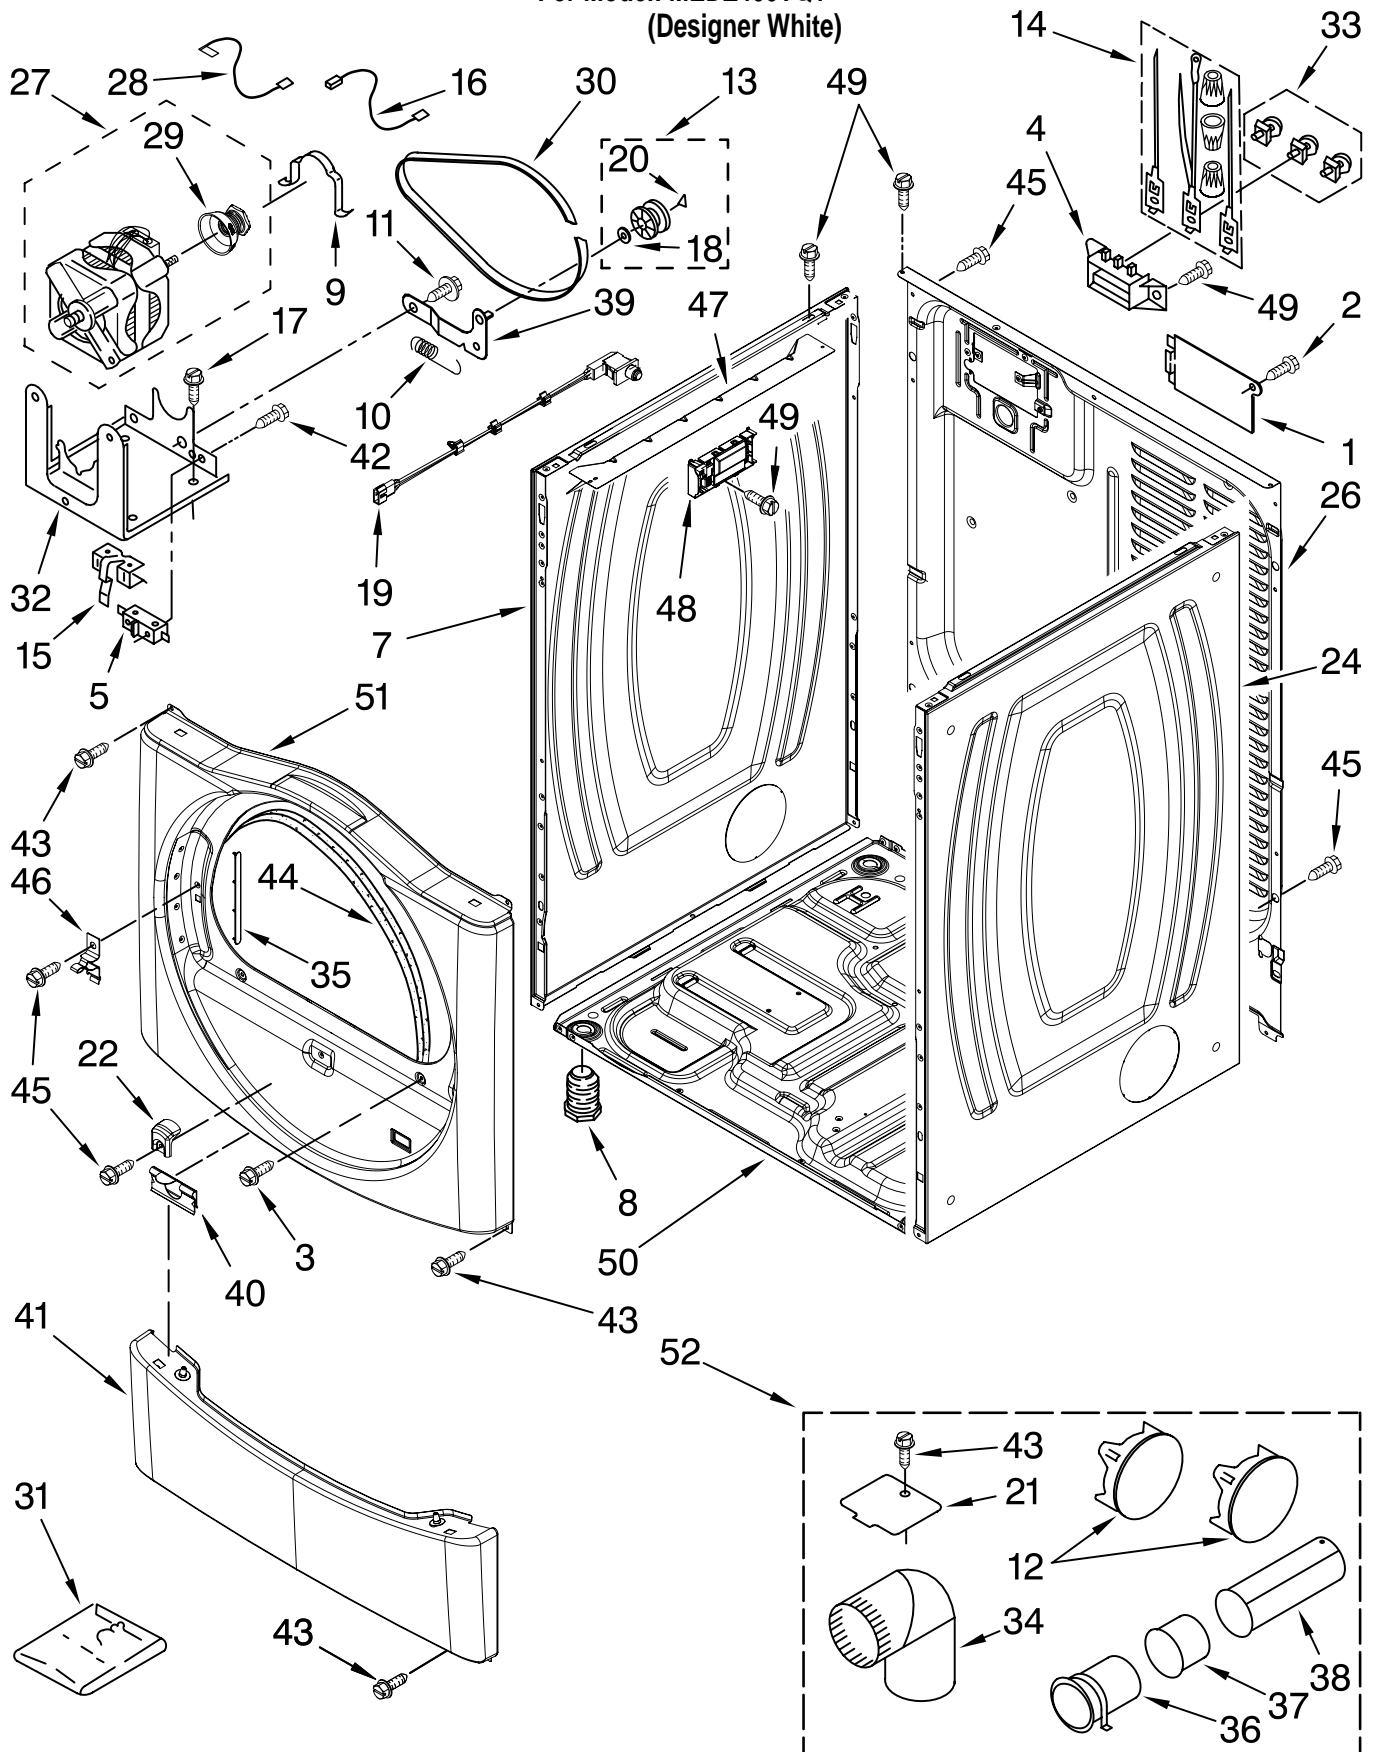

CABINET PARTS

For Model: MEDZ400TQ1

(Designer White)

FOR ORDERING INFORMATION REFER TO PARTS PRICE LIST

CABINET PARTS

For Model: MEDZ400TQ1

(Designer White)

Illus. No.	Part No.	DESCRIPTION	Illus. No.	Part No.	DESCRIPTION	Illus. No.	Part No.	DESCRIPTION
1	8576583	Cover, Terminal Block	20	W10121334	Washer	39	3388674	Idler Bracket
2	8533974	Screw Ground	21	8066115	Cover-Plate	40	8519459	Clip, Toe Panel
3	3357011	Screw, 10-16 x 1/2	22	8565083	Ramp, Door	41	8540621	Toe Panel
4	3397659	Block, Terminal	24	8565048	Panel, Side (R.H.)	42	98129	Screw, 6-20 x 1 1/16
5	3394881	Switch, Broken Belt	26	8565059	Panel, Rear	43	3390647	Screw, 8-18 x 1/2
7	8565054	Panel, Side (L.H.)	27	8538263	Motor, Assembly 60 HZ.	44	3387242	Seal, Front Panel
8	3392100	Foot, Dryer	28	3398948	Wire, Jumper (Broken Belt Switch)	45	3393008	Screw, 10-16 x 1/2
	279810	Foot - Optional (Extended Length Package Of 2) (Not Included)	29	8578220	Pulley 60 HZ.	46	8565122	Strike-Door
9	660658	Clamp, Motor (2)	30	W10112954	Belt, Drive	47	8563727	Control Bracket
10	3387374	Spring, Idler	31	8572546	Kit, Stack Assembly	48	W10132445	Control Board
11	3389420	Retainer, Idler	32	3387118	Bracket, Motor	49	90767	Screw, 8-18 x 3/8
12	697750	Plug, Multivent	33	279393	Terminal Block Screw Kit (For Terminal Block)	50	8565046	Base, Cabinet
13	3388672	Pulley Assembly	34	49026	4" - 90° Elbow	51	W10117421	Front Panel (Includes Illus. 44)
14	279318	Terminal, Brass & Tinned (3) (Includes Illus. 33)	35	8565043	Plug, Front Panel	Optional Parts Not Included		
15	8066120	Lever, Snap Switch	36	8563747	Exhaust Pipe & Bracket	Dryer Exhaust Kit (For Side & Bottom Venting)		
16	3394081	Wire, Belt Switch	37	8563750	Exhaust Pipe (Short)			
17	343641	Screw, 10-16 x 1/2	38	8563749	Exhaust Pipe (Long)	52	279818	White
18	233520	Washer, Thrust						
19	8574875	Assembly, Door Switch						

FOR ORDERING INFORMATION REFER TO PARTS PRICE LIST