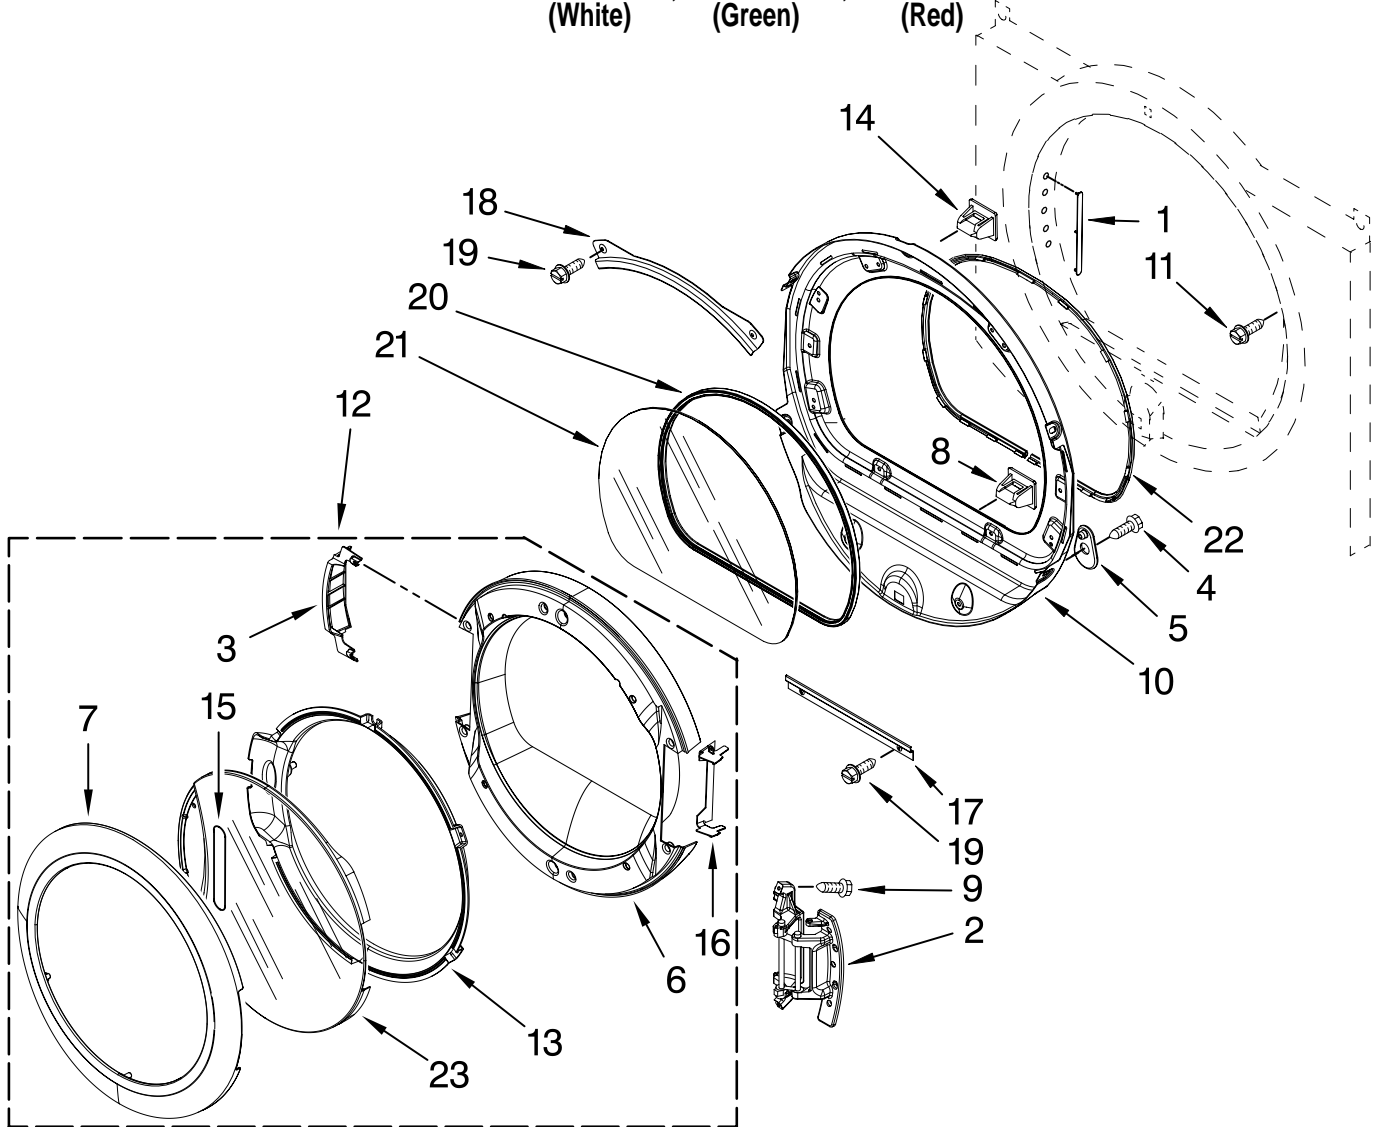

For Models: MEDE500VW0, MEDE500VP0, MEDE500VF0
(White) (Green) (Red)

TOP AND CONSOLE PARTS

For Models: MEDE500VW0, MEDE500VP0, MEDE500VF0
 (White) (Green) (Red)

Illus. No.	Part No.	DESCRIPTION
1		Literature Parts
	W10057351	Use & Care Guide
	W10057360	Tech Sheet
	W10134980	Installation, Diagnostic Guide
	W10165147	Sheet, Steam Tip
	W10057356	Guide, Quick Start
2		Top
	3980634	White
	W10193965	Green
	W10193964	Red
3	W10111017	Harness, Main
4		Panel, Console (Includes Buttons & Control Board & Item 13)
	W10164452	White
	W10191140	Green
	W10237639	Red
5	3394427	Clip, Harness
6	W10006840	Bracket, Console (Includes Items: 21.)
7	94614	Terminal
8	3936144	Plug, Terminal
9	3390647	Screw, 8-18 x 1/2
10	W10185550	Power Cable User Interface
11	W10177245	Medallion
12	3395683	Connector, (Motor)
13	98139	Screw, 8-32 x 1/32
14	W10164576	Knob, Assembly
15	W10170293	Guide, Light Cycle Internal
16	W10171504	Foil-Display
17	W10112267	Foam-Seal
18	W10185548	Harness, User-Interface
19	W10171502	Fram-Light (Guide Display)
20	W10164578	Guide, Light (3-Way Digital)
21	W10170295	Frame-Light Guide
22	W10164567	Cycle, Light Guide
23	W10172298	Bushing, Knob
24	W10164610	User-Interface
25	8572039	Seal, User Interface
26	8540513	Screw
27	8540282	Screw

DOOR PARTS

For Models: MEDE500VW0, MEDE500VP0, MEDE500VF0
(White) (Green) (Red)

Illus. No.	Part No.	DESCRIPTION
1		Label, Hinge Hole
	W10085210	White
	W10085230	Silver
2	W10139920	Door Hinge Assembly
3	W10180119	Cover, Door Hinge
4	9742177	Screw, 8-18 x 5/8
5	W10048910	Screw-Plug
6	W10180118	Door-Intermediate
7	W10193522	Handle Ring
8	690081	Door Catch Assembly (Lower)