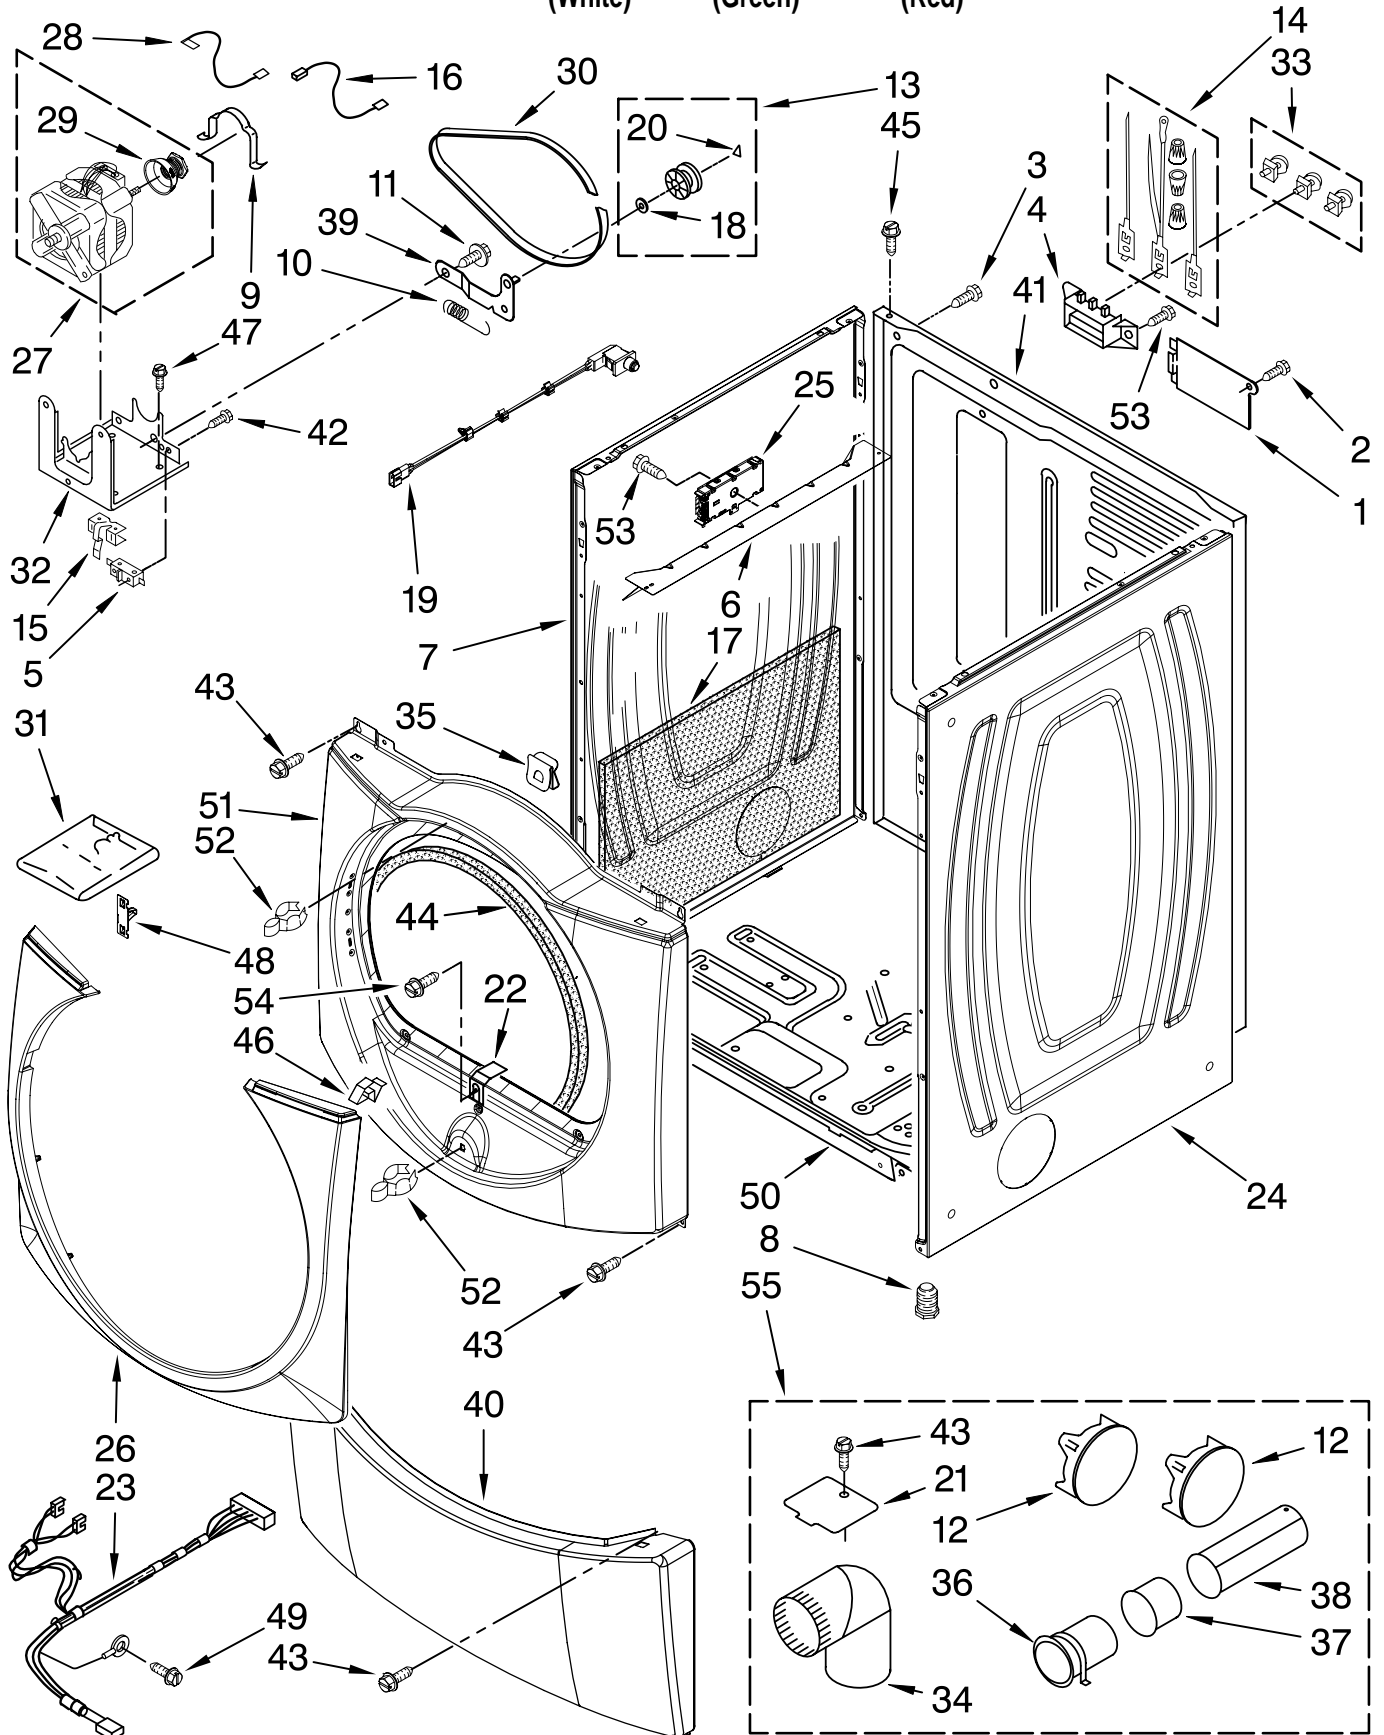

CABINET PARTS

For Models: MEDE500VW0, MEDE500VP0, MEDE500VF0
(White) (Green) (Red)

CABINET PARTS

For Models: MEDE500VW0, MEDE500VP0, MEDE500VF0
(White) (Green) (Red)

Illus. No.	Part No.	DESCRIPTION	Illus. No.	Part No.	DESCRIPTION	Illus. No.	Part No.	DESCRIPTION
1	8576583	Cover, Terminal Block	22	8529053	Ramp, Door	40		Panel, Toe
2	3390814	Screw, 8-18 x 3/8	23	W10181463	Harness, Digital Interface		W10116271	White
3	8533974	Screw, 10-32 x 5/8 (Ground)			Panel, Side (R.H.)		W10193963	Green
4	3397659	Block, Terminal	24				W10193962	Red
5	W10167612	Switch, Broken Belt		W10192446	White	41	W10181460	Panel, Rear
6	8563727	Bracket, Control Panel, Side (L.H.)		W10193958	Green	42	98129	Screw, 6-20 x 1 1/16
7				W10193957	Red	43	3390647	Screw, 8-18 x 1/2
				W10177388	Control Board	44	3387242	Seal, Front Panel
					Trim-Ring Assembly (Includes Item. 48)	45	3393008	Screw, 10-16 x 1/2
						46	8519459	Clip, Toe Panel
8	3392100	Foot, Dryer		W10164746	White	47	343641	Screw, 10-16 x 1/2
	279810	Foot - Optional (Extended Length Package Of 2) (Not Included)		W10190564	Green	48	W10129065	Trim-Clip Metal
9	660658	Clamp, Motor (2)	27	W10221448	Red	49	359625	Screw-Ground
10	3387374	Spring, Idler		8538263	Motor, Assembly 60 HZ.	50	8519207	Base, Cabinet
11	3389420	Retainer, Idler	28	3398948	Wire, Jumper (Broken Belt Switch)	51		Front Panel (Includes Illus. 44)
12		Plug, Multivent					W10153275	White
	697750	White	29	8578220	Pulley 60 HZ.		W10193970	Green
	W10151499	Midnight Grey	30	W10112954	Belt, Drive		W10193967	Red
13	3388672	Pulley Assembly	31	8541503	Kit, Stack Assembly	52	696144	Strike, Door (2)
14	279318	Terminal, Brass & Tinned (3) (Includes Illus. 33)	32	3387118	Bracket, Motor	53	90767	Screw, 8-18 x 3/8
15	8066120	Lever, Snap Switch	33	279393	Terminal Block Screw Kit (For Terminal Block)	54	3357011	Screw, 10-16 x 1/2
16	3394081	Wire, Belt Switch	34	49026	4" - 90° Elbow	Optional Parts Not Included		
17	W10128772	Sound Panel	35	62825	Clip, S-Type (3)	Dryer Exhaust Kit		
18	W10121334	Washer	36	8563747	Exhaust Pipe & Bracket	(For Side & Bottom Venting)		
19	W10128087	Assembly, Door Switch	37	8563750	Exhaust Pipe (Short)			
20	690997	Tri Ring	38	8563749	Exhaust Pipe (Long)	55	279818	White
21	8066115	Cover-Plate	39	3388674	Idler Bracket		W10186596	Midnight Grey