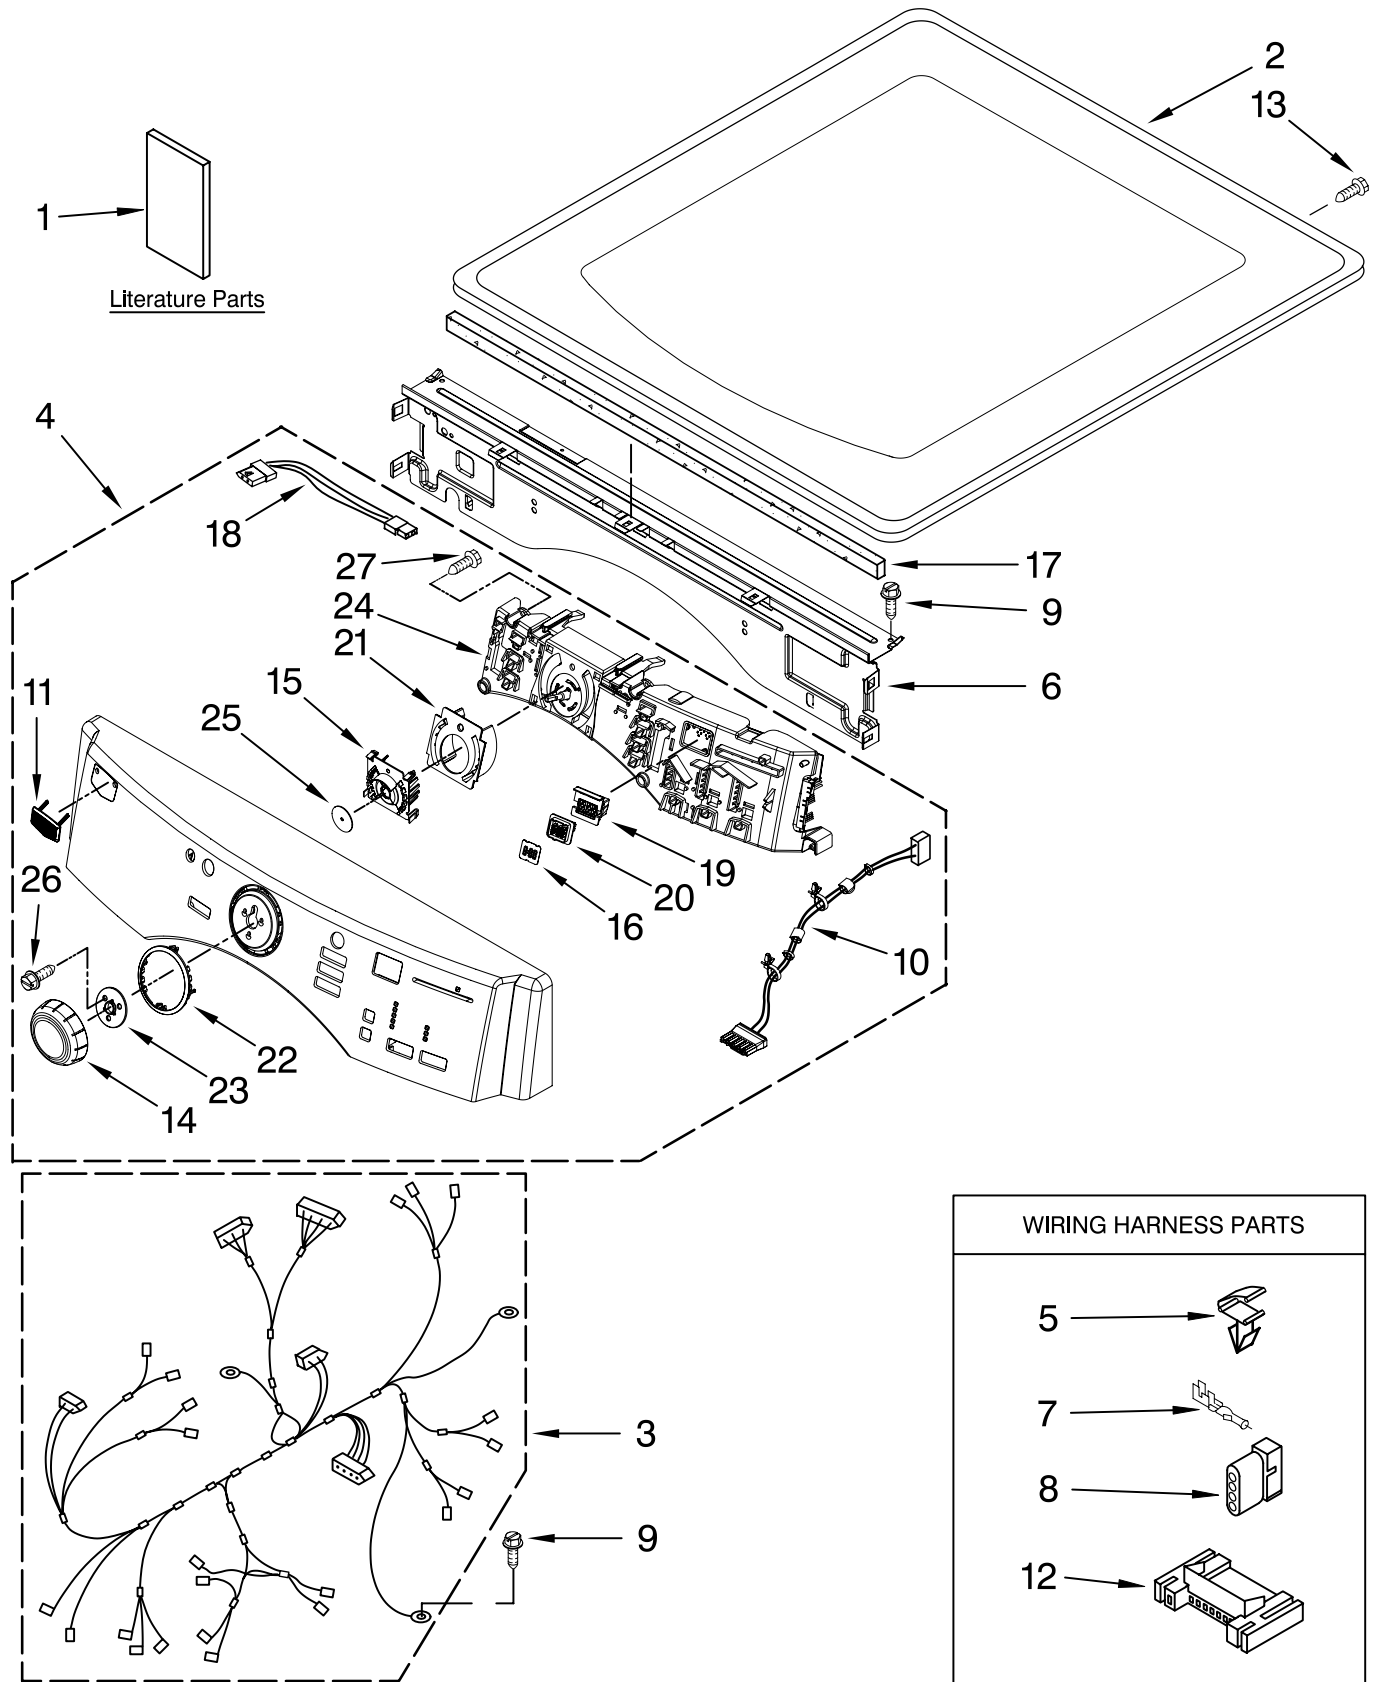

For Models: MEDE500VW0, MEDE500VP0, MEDE500VF0
(White) (Green) (Red)

TOP AND CONSOLE PARTS

For Models: MEDE500VW0, MEDE500VP0, MEDE500VF0
 (White) (Green) (Red)

Illus. No.	Part No.	DESCRIPTION
1		Literature Parts
	W10057351	Use & Care Guide
	W10057360	Tech Sheet
	W10134980	Installation, Diagnostic Guide
	W10165147	Sheet, Steam Tip
	W10057356	Guide, Quick Start
2		Top
	3980634	White
	W10193965	Green
	W10193964	Red
3	W10111017	Harness, Main
4		Panel, Console (Includes Buttons & Control Board & Item 13)
	W10164452	White
	W10191140	Green
	W10237639	Red
5	3394427	Clip, Harness
6	W10006840	Bracket, Console (Includes Items: 21.)
7	94614	Terminal
8	3936144	Plug, Terminal
9	3390647	Screw, 8-18 x 1/2
10	W10185550	Power Cable User Interface
11	W10177245	Medallion
12	3395683	Connector, (Motor)
13	98139	Screw, 8-32 x 1/32
14	W10164576	Knob, Assembly
15	W10170293	Guide, Light Cycle Internal
16	W10171504	Foil-Display
17	W10112267	Foam-Seal
18	W10185548	Harness, User-Interface
19	W10171502	Fram-Light (Guide Display)
20	W10164578	Guide, Light (3-Way Digital)
21	W10170295	Frame-Light Guide
22	W10164567	Cycle, Light Guide
23	W10172298	Bushing, Knob
24	W10164610	User-Interface
25	8572039	Seal, User Interface
26	8540513	Screw
27	8540282	Screw