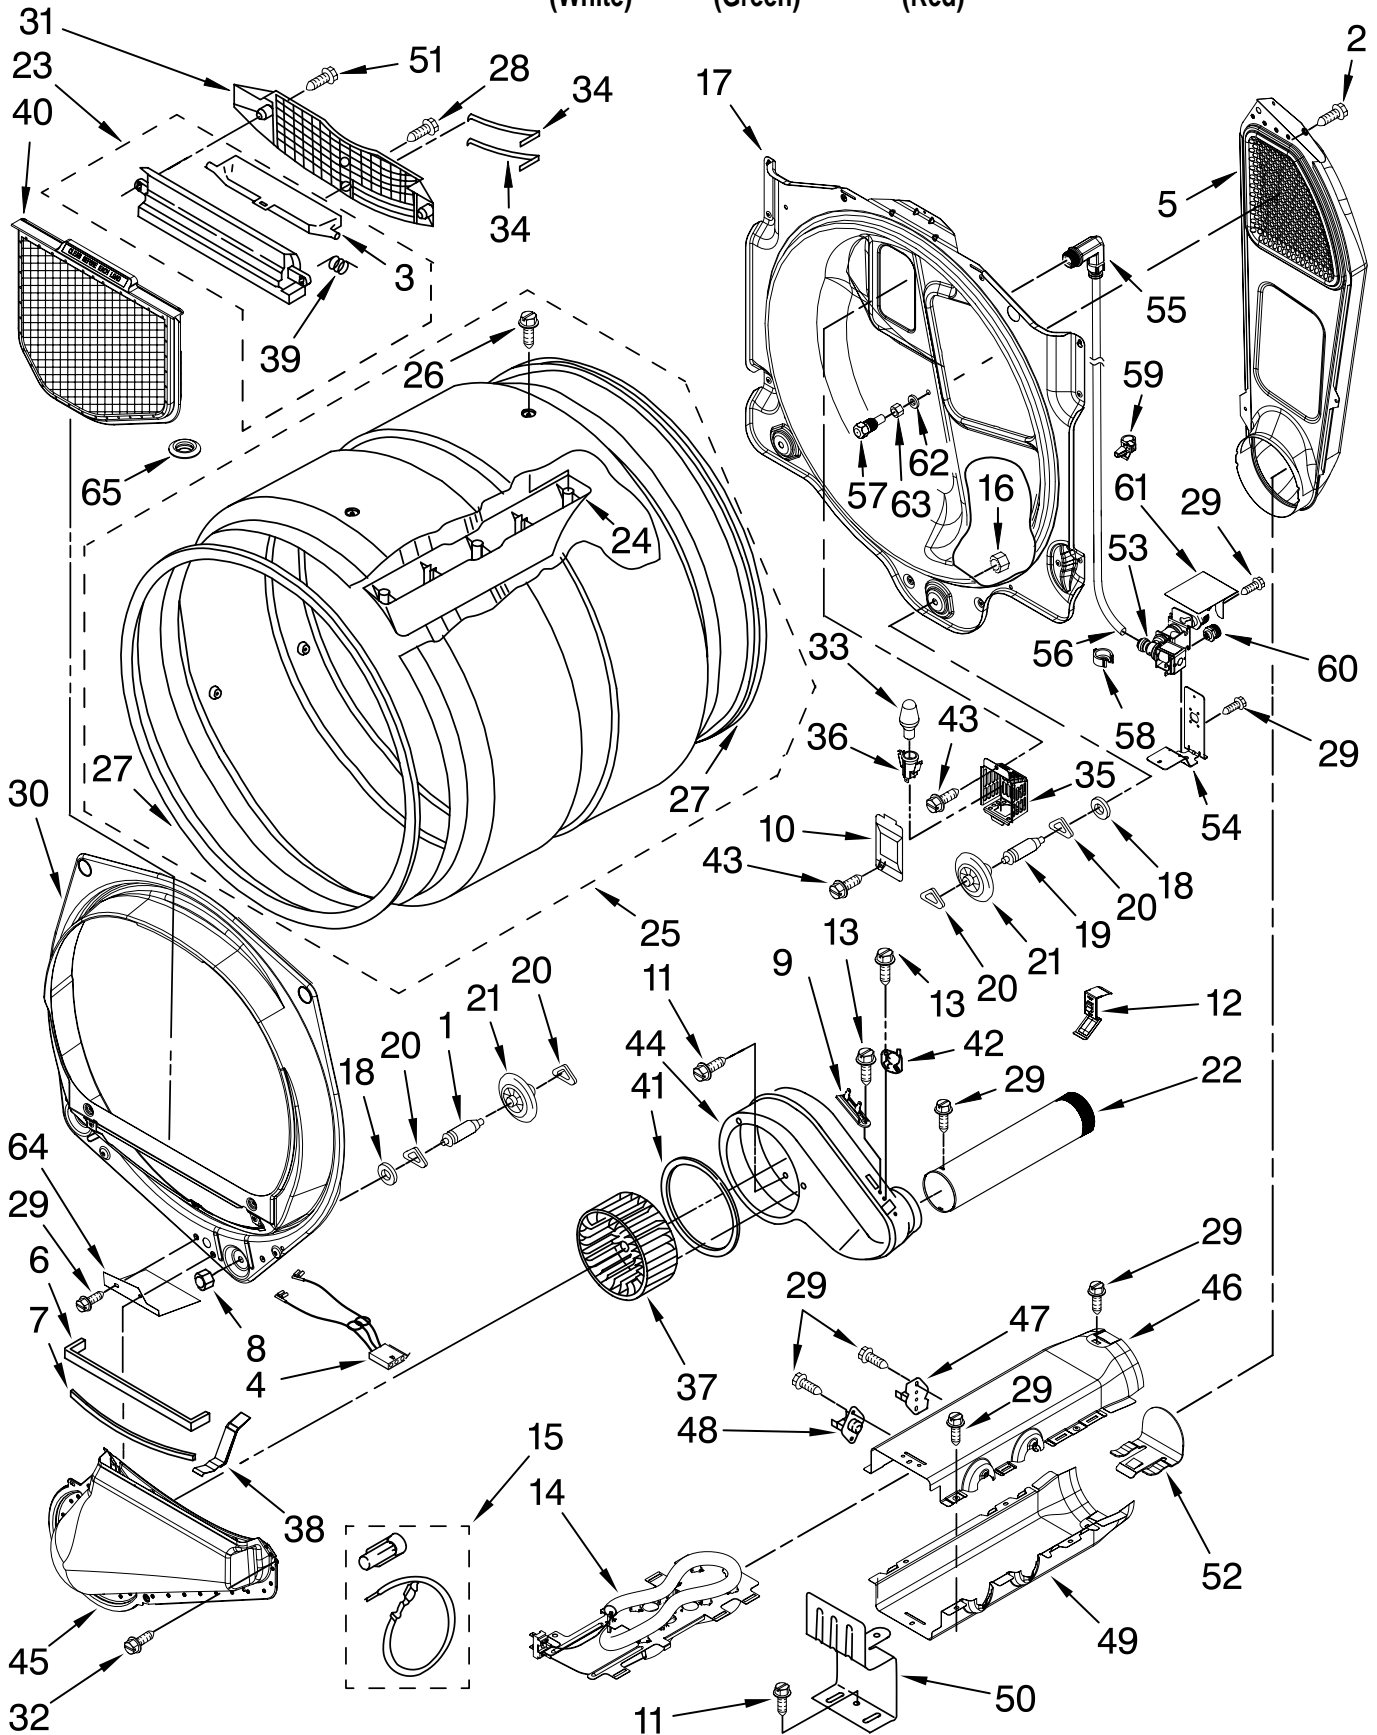

BULKHEAD PARTS

For Models: MEDE500VW0, MEDE500VP0, MEDE500VF0
(White) (Green) (Red)

BULKHEAD PARTS

For Models: MEDE500VW0, MEDE500VP0, MEDE500VF0
(White) (Green) (Red)

Illus. No.	Part No.	DESCRIPTION	Illus. No.	Part No.	DESCRIPTION	Illus. No.	Part No.	DESCRIPTION
1	8575324	Shaft, R.H. Thread	24	697693	Baffle, Drum	49	8544770	Housing-Tab Heater Box
2	3390647	Screw, 8-18 x 1/2	25	W10181466	Complete Drum Assembly	50	8066099	Bracket, Heater Box
3	3394984	Door, Lint Screen	26	W10109200	Screw, 11-16 x 3/4	51	3387230	Screw, 10-16 x 1
4	3406653	Harness, Sensor	27	W10166807	Seal, Drum	52	8544776	Flange, Heater Box
5	697354	Air Duct Assembly	28	695240	Screw, 8-18 x 1/2	53	W10044596	Valve, Water Inlet (Includes Items, 29, 54, 60 & 61)
6	697813	Seal, Outlet Housing	29	90767	Screw, 8-18 x 3/8	54	W10044597	Bracket, Valve
7	697814	Seal, Drum Front	30	8519245	Bulkhead, Front	55	W10044606	Nozzle & Hose Assembly (Includes Items, 57, 59, 62 & 63)
8	3934666	Nut, 3/8 x 16(R.H.)	31	8299979	Grille, Outlet	56	W10044598	Hose, (Not Servicable) Includes With Item 55.)
9	3392519	Thermal - Fuse (91°C)	32	359625	Screw, 8-18 x 1/2	57	W10044629	Nozzle & Screen Assembly
10	3402841	Lens, Drum Light	33	3406124	Bulb, Light	58	W10044615	Clip, Push-To-Connect
11	489463	Screw, 8-18 x 5/8	34	3387223	Electrode, Sensor	59	3391018	Cable, Tie
12	8572105	Clip, Exhaust Pipe	35	8578825	Bracket, Drum Light	60	W10044605	Coupling, Hose
13	8533971	Screw, 8-18 x 5/16	36	W10136369	Socket Assembly	61	W10184825	Cover, Inlet Valve
14	8544771	Heater Element	37	697772	Wheel, Blower	62	W10044579	Washer, Nozzle
15	279457	Terminal Wire Kit (For Heater Element Wiring Harness Repair)	38	8066208	Clip, Spring	63	W10044628	Nut, Brass
16	W10001120	Nut, 3/8-16 (L.H.)	39	3394986	Spring, Lint Screen Door	64	W10128629	Shield, Blower Housing (Includes, Item 29).
17	W10133857	Bulkhead, Rear	40	W10049370	Lint Screen	65	W10128544	Caplug
18	3387459	Washer, Support	41	697770	Seal, Cover Plate			
19	8575325	Shaft, L.H. Thread	42	8577274	Thermistor			
20	690997	Ring, Tri	43	487909	Screw, 8-15 x 1/2			
21	8536973	Roller, Support	44	8544362	Housing, Blower			
22	8563745	Exhaust Pipe	45	8066168	Lint Duct Assembly			
23	3394985	Housing, Outlet	46	8544769	Housing-Slot Heater Box			
			47	280148	Thermal Cut-Off (Includes Illus. No. 48)			
			48	8557403	Thermostat 295°F (146°C)