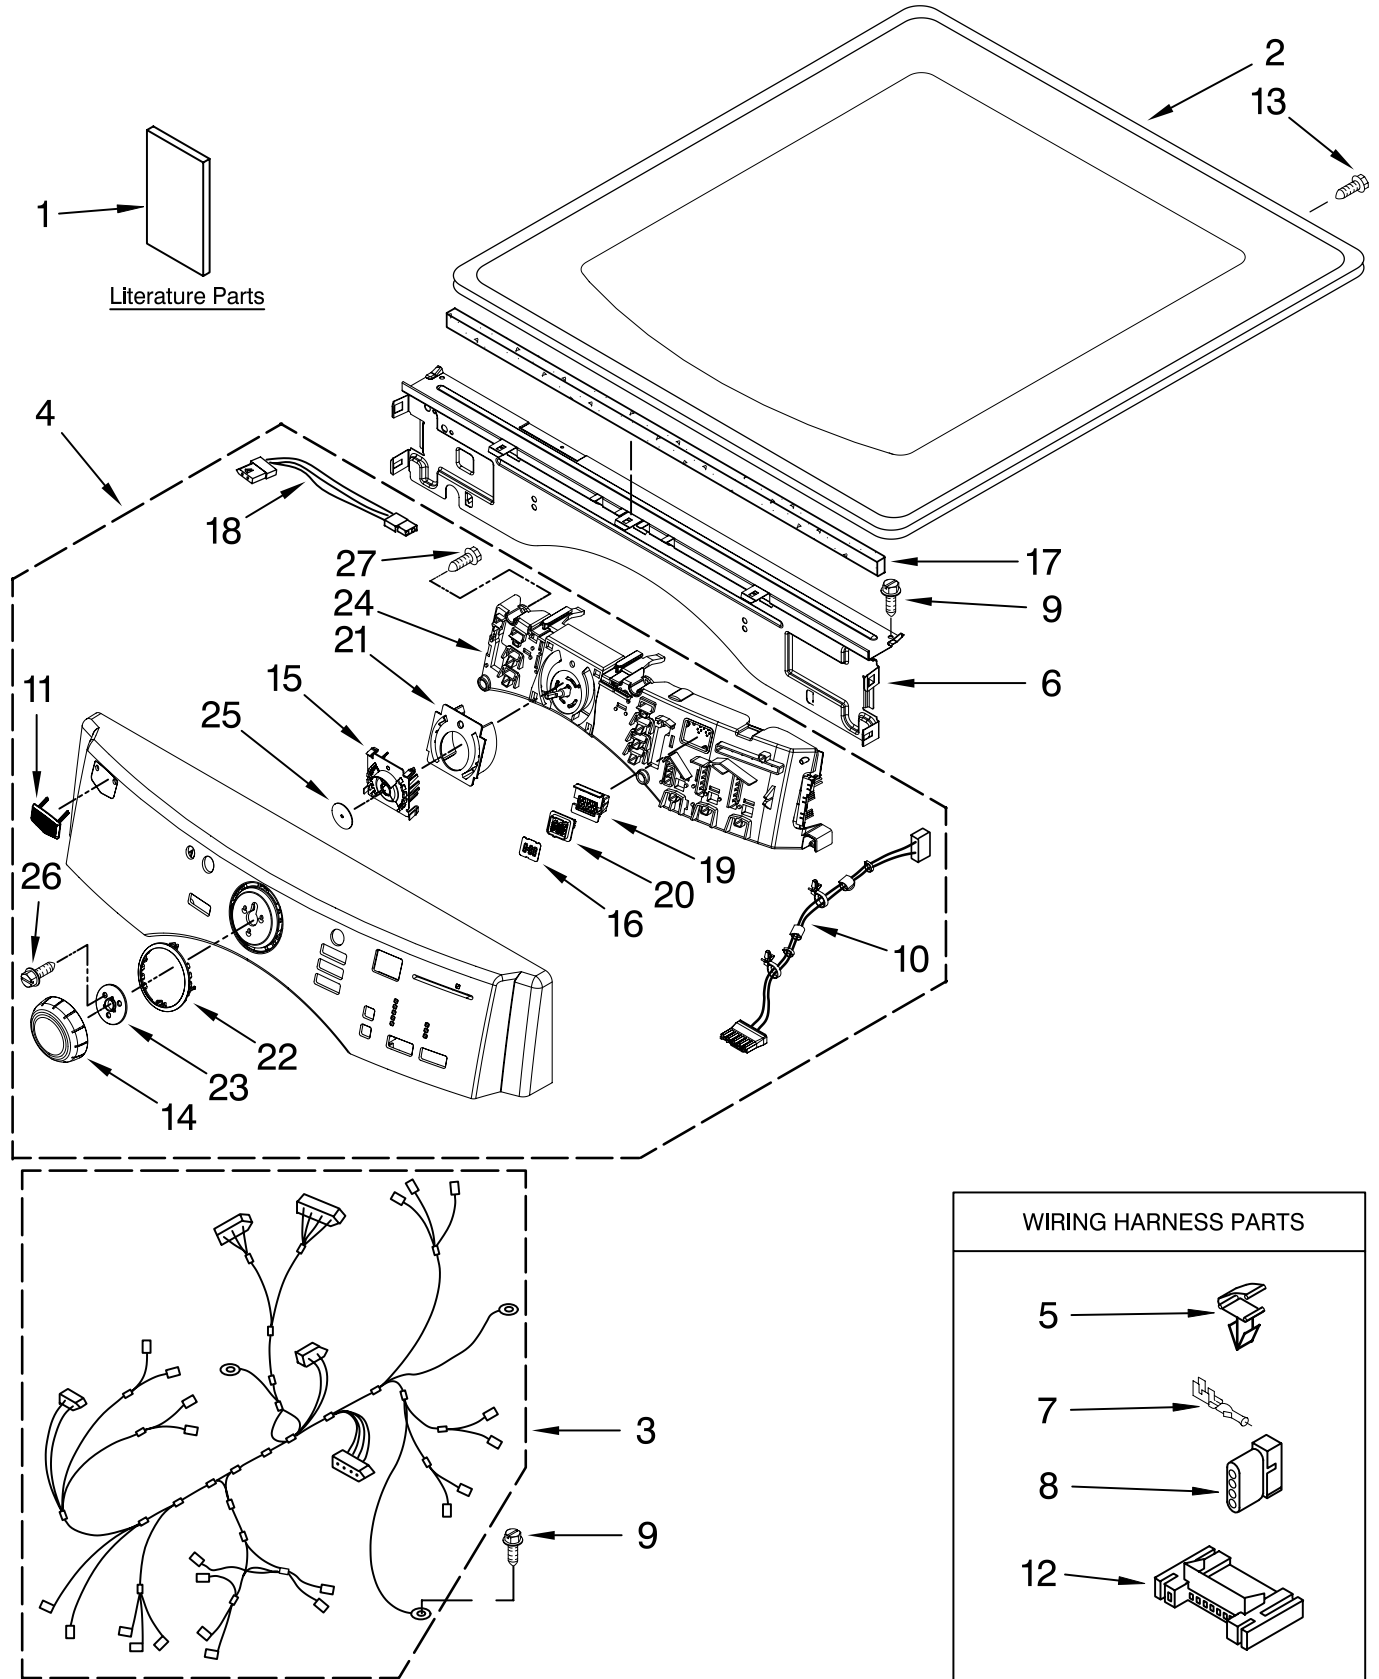

For Models: MEDE300VW0, MEDE300VF0
(White) (Red Metallic)

TOP AND CONSOLE PARTS

For Models: MEDE300VW0, MEDE300VF0

(White) (Red Metallic)

Illus. No.	Part No.	DESCRIPTION
1		Literature Parts
	W10057349	Use & Care Guide
	W10057358	Tech Sheet
	W10134980	Installation, Diagnostic Guide
	W10057355	Guide, Quick Start
2		Top
	3980634	White
	W10193964	Red Metallic
3	W10111012	Harness, Main
4		Panel, Console
	W10164450	White
	W10164451	Red Metallic (Includes Buttons & Control Board Item. 13)
5	3394427	Clip, Harness
6	W10006840	Bracket, Console (Includes Items: 21.)
7	94614	Terminal
8	3936144	Plug, Terminal
9	3390647	Screw, 8-18 x 1/2
10	W10185550	Power Cable User Interface
11	W10177245	Medallion
12	3395683	Connector, (Motor)
13	98139	Screw, 8-32 x 1/32
14	W10164576	Knob, Assembly
15	W10170293	Guide, Light Cycle Internal
16	W10171504	Foil-Display
17	W10112267	Foam-Seal
18	W10185548	Harness, User-Interface
19	W10171502	Fram-Light (Guide Display)
20	W10164578	Guide, Light (3-Way Digital)
21	W10170295	Frame-Light Guide
22	W10164567	Cycle, Light Guide
23	W10172298	Bushing, Knob
24	W10164609	User-Interface
25	8572039	Seal, User Interface
26	8540513	Screw
27	8540282	Screw

DOOR PARTS

For Models: MEDE300VW0, MEDE300VF0
(White) (Red Metallic)

Illus. No.	Part No.	DESCRIPTION
1	W10085210	Label, Hinge Hole
2	W10139920	Door Hinge Assembly
3	W10180119	Cover, Door Hinge
4	9742177	Screw, 8-18 x 5/8
5	W10048910	Screw-Plug
6	W10180118	Door-Intermediate
7	W10193522	Handle Ring
8	690081	Door Catch Assembly (Lower)