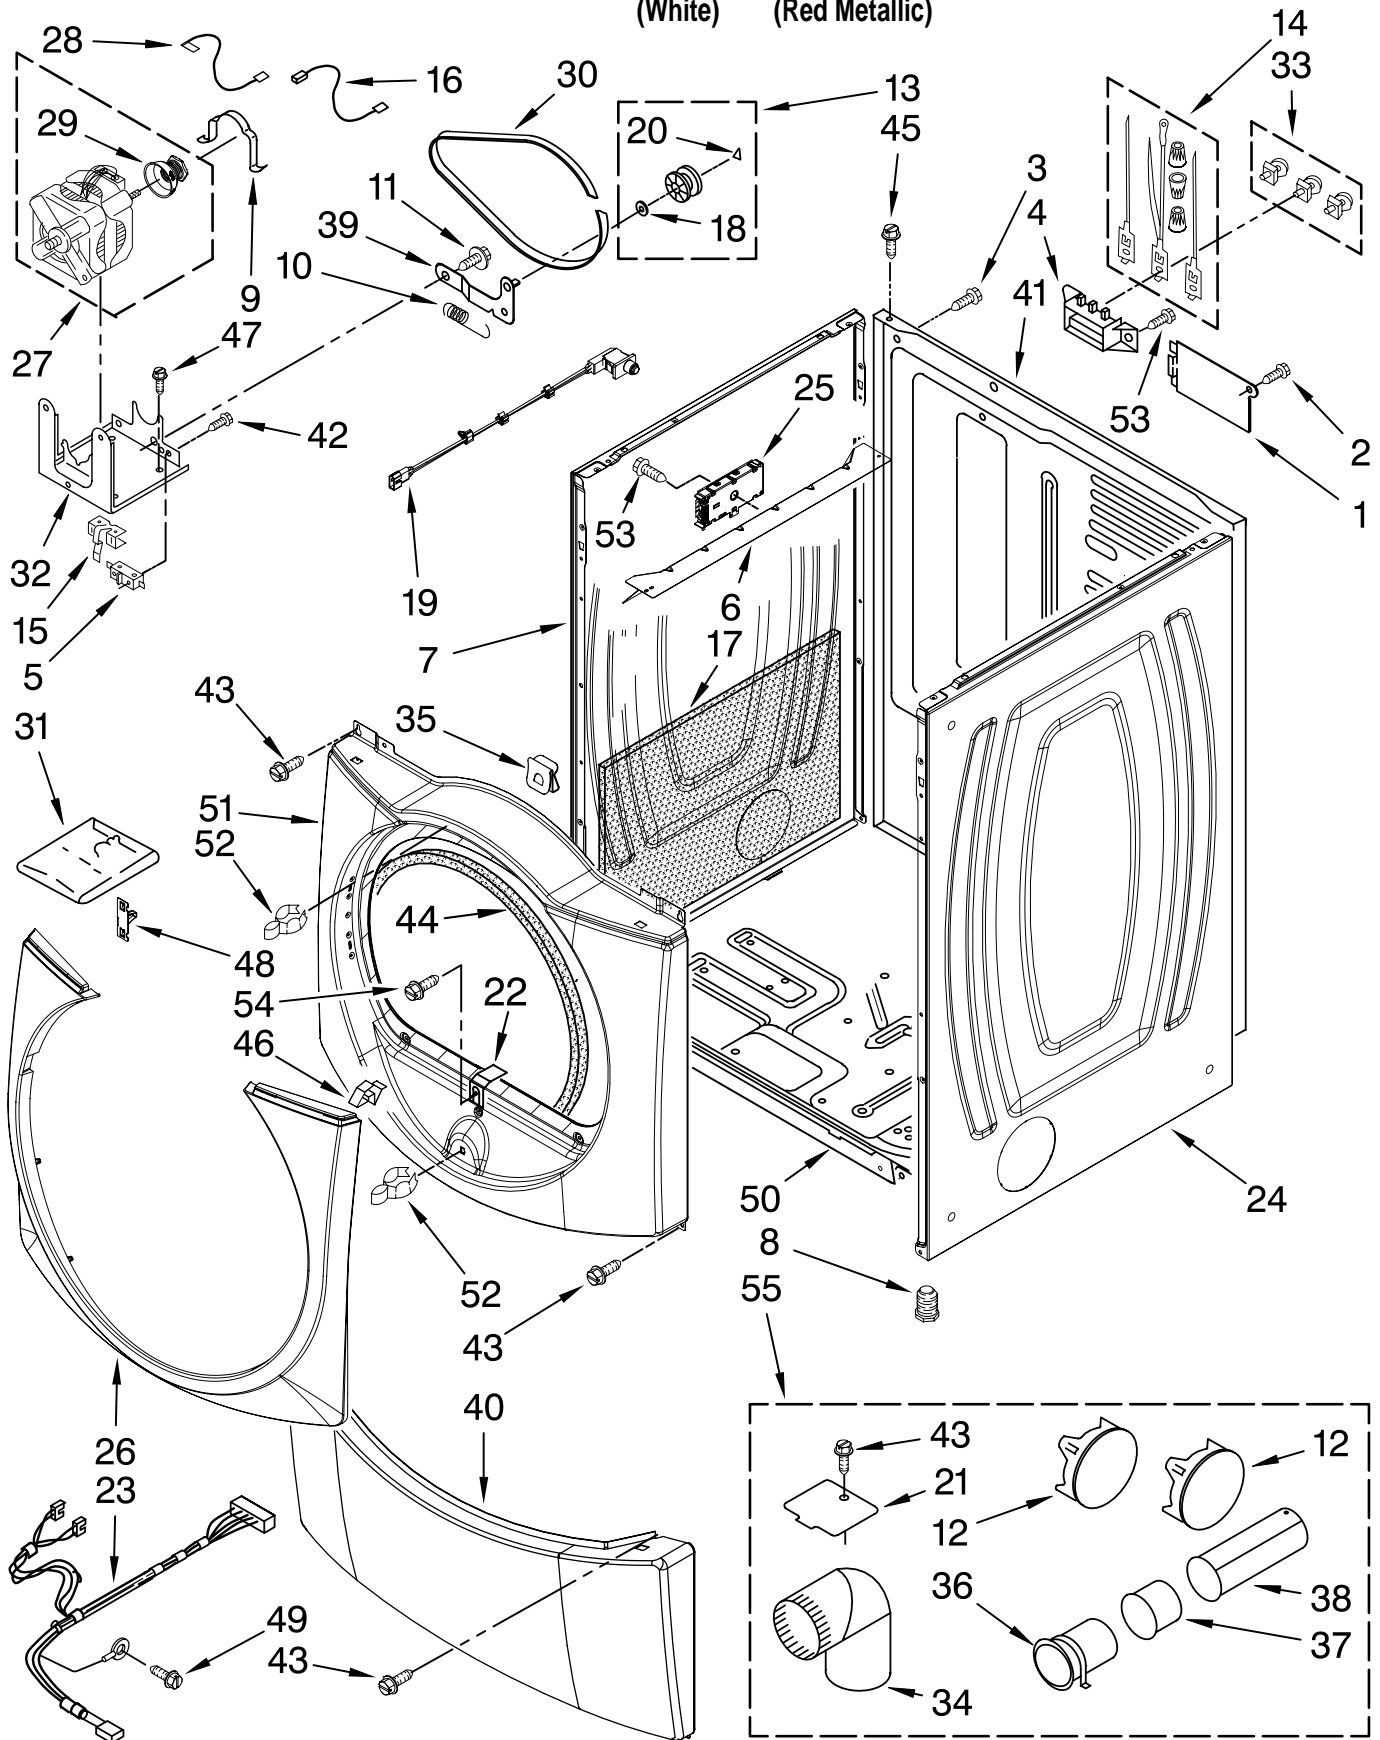

CABINET PARTS

For Models: MEDE300VW0, MEDE300VF0

(White) (Red Metallic)

CABINET PARTS

For Models: MEDE300VW0, MEDE300VF0

(White) (Red Metallic)

Illus. No.	Part No.	DESCRIPTION	Illus. No.	Part No.	DESCRIPTION	Illus. No.	Part No.	DESCRIPTION
1	8576583	Cover, Terminal Block	20	690997	Tri Ring	38	8563749	Exhaust Pipe (Long)
2	3390814	Screw, 8-18 x 3/8	21	8066115	Cover-Plate	39	3388674	Idler Bracket
3	8533974	Screw, 10-32 x 5/8 (Ground)	22	8529053	Ramp, Door	40		Panel, Toe
4	3397659	Block, Terminal	23	W10181463	Harness, Digital Interface		W10116271	White
5	W10167612	Switch, Broken Belt	24		Panel, Side (R.H.)		W10193962	Red Metallic
6	8563727	Bracket, Control Panel, Side (L.H.)		W10192446	White	41	W10180481	Panel, Rear
7				W10193957	Red Metallic	42	98129	Screw, 6-20 x 1 1/16
	W10192435	White	25	W10182366	Control Board	43	3390647	Screw, 8-18 x 1/2
	W10193954	Red Metallic	26		Trim-Ring Assembly	44	3387242	Seal, Front Panel
8	3392100	Foot, Dryer		W10164746	White	45	3393008	Screw, 10-16 x 1/2
	279810	Foot - Optional (Extended Length Package Of 2) (Not Included)		W10190563	Red Metallic (Includes Item. 48)	46	8519459	Clip, Toe Panel
9	660658	Clamp, Motor (2)	27	8538263	Motor, Assembly 60 HZ.	47	343641	Screw, 10-16 x 1/2
10	3387374	Spring, Idler	28	3398948	Wire, Jumper (Broken Belt Switch)	48	W10129065	Trim-Clip Metal
11	3389420	Retainer, Idler	29	8578220	Pulley 60 HZ.	49	359625	Screw-Ground
12		Plug, Multivalent	30	W10112954	Belt, Drive	50	8519207	Base, Cabinet
	697750	White	31	8541503	Kit, Stack Assembly	51		Front Panel
	W10151499	Midnight Grey					W10153275	White
13	3388672	Pulley Assembly	32	3387118	Bracket, Motor		W10193967	Red Metallic (Includes Illus. 44)
14	279318	Terminal, Brass & Tinned (3) (Includes Illus. 33)	33	279393	Terminal Block Screw Kit (For Terminal Block)	52	696144	Strike, Door (2)
15	8066120	Lever, Snap Switch	34	49026	4" - 90° Elbow	53	90767	Screw, 8-18 x 3/8
16	3394081	Wire, Belt Switch	35	62825	Clip, S-Type (3)	54	3357011	Screw, 10-16 x 1/2
17	W10128772	Sound Panel	36	8563747	Exhaust Pipe & Bracket	Optional Parts Not Included		
18	W10121334	Washer	37	8563750	Exhaust Pipe (Short)	Dryer Exhaust Kit (For Side & Bottom Venting)		
19	W10128087	Assembly, Door Switch				55	279818	White
							W10186596	Midnight Grey