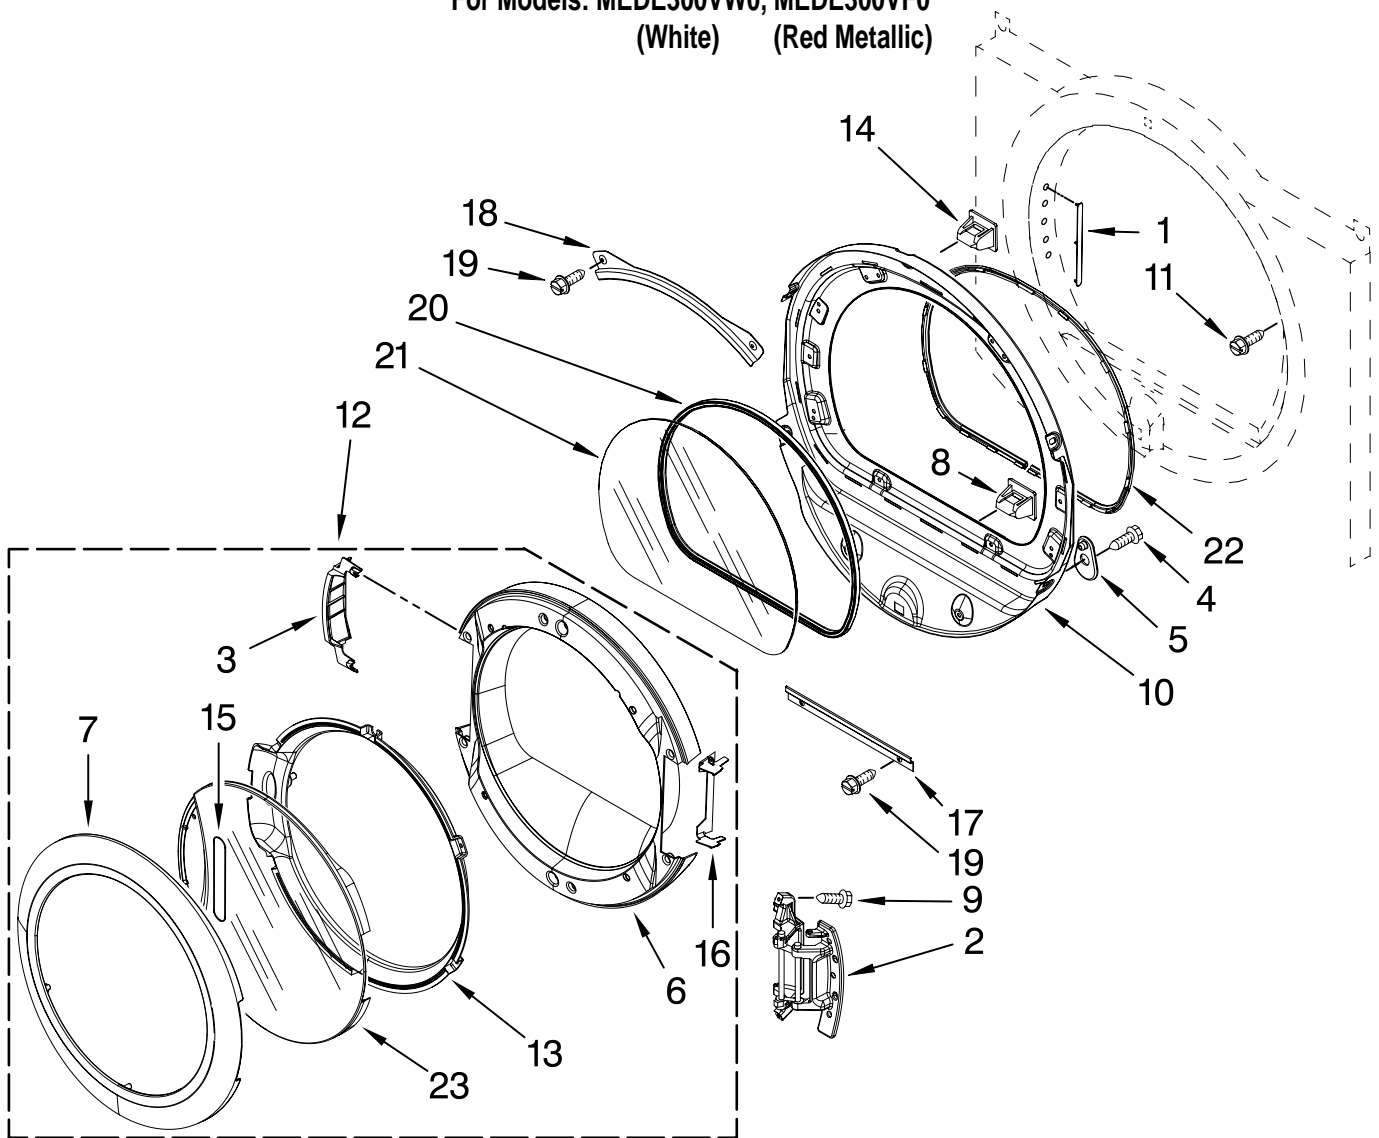

DOOR PARTS

For Models: MEDE300VW0, MEDE300VF0
(White) (Red Metallic)

Illus. No.	Part No.	DESCRIPTION
1	W10085210	Label, Hinge Hole
2	W10139920	Door Hinge Assembly
3	W10180119	Cover, Door Hinge
4	9742177	Screw, 8-18 x 5/8
5	W10048910	Screw-Plug
6	W10180118	Door-Intermediate
7	W10193522	Handle Ring
8	690081	Door Catch Assembly (Lower)

Illus. No.	Part No.	DESCRIPTION
9	W10159996	Screw, 10-24 x 3/64
10	8578229	Door Assembly (Inner) (Includes Illus. 8 & 14)
11	355515	Screw, 8-18 x 11/16
12	W10193530	Door, Outer Assembly
13	W10180117	Door Mask
14	3398175	Door Catch Assembly (Upper)

Illus. No.	Part No.	DESCRIPTION
15	8580116	Pad-Handle
16	W10180120	Door-Shield
17	8519354	Retainer-Window Lower
18	8519356	Retainer-Window Upper
19	3393258	Screw,
20	8579662	Seal-Window
21	8566254	Glass-Window
22	W10139457	Seal-Door
23	W10171571	Screen, Door