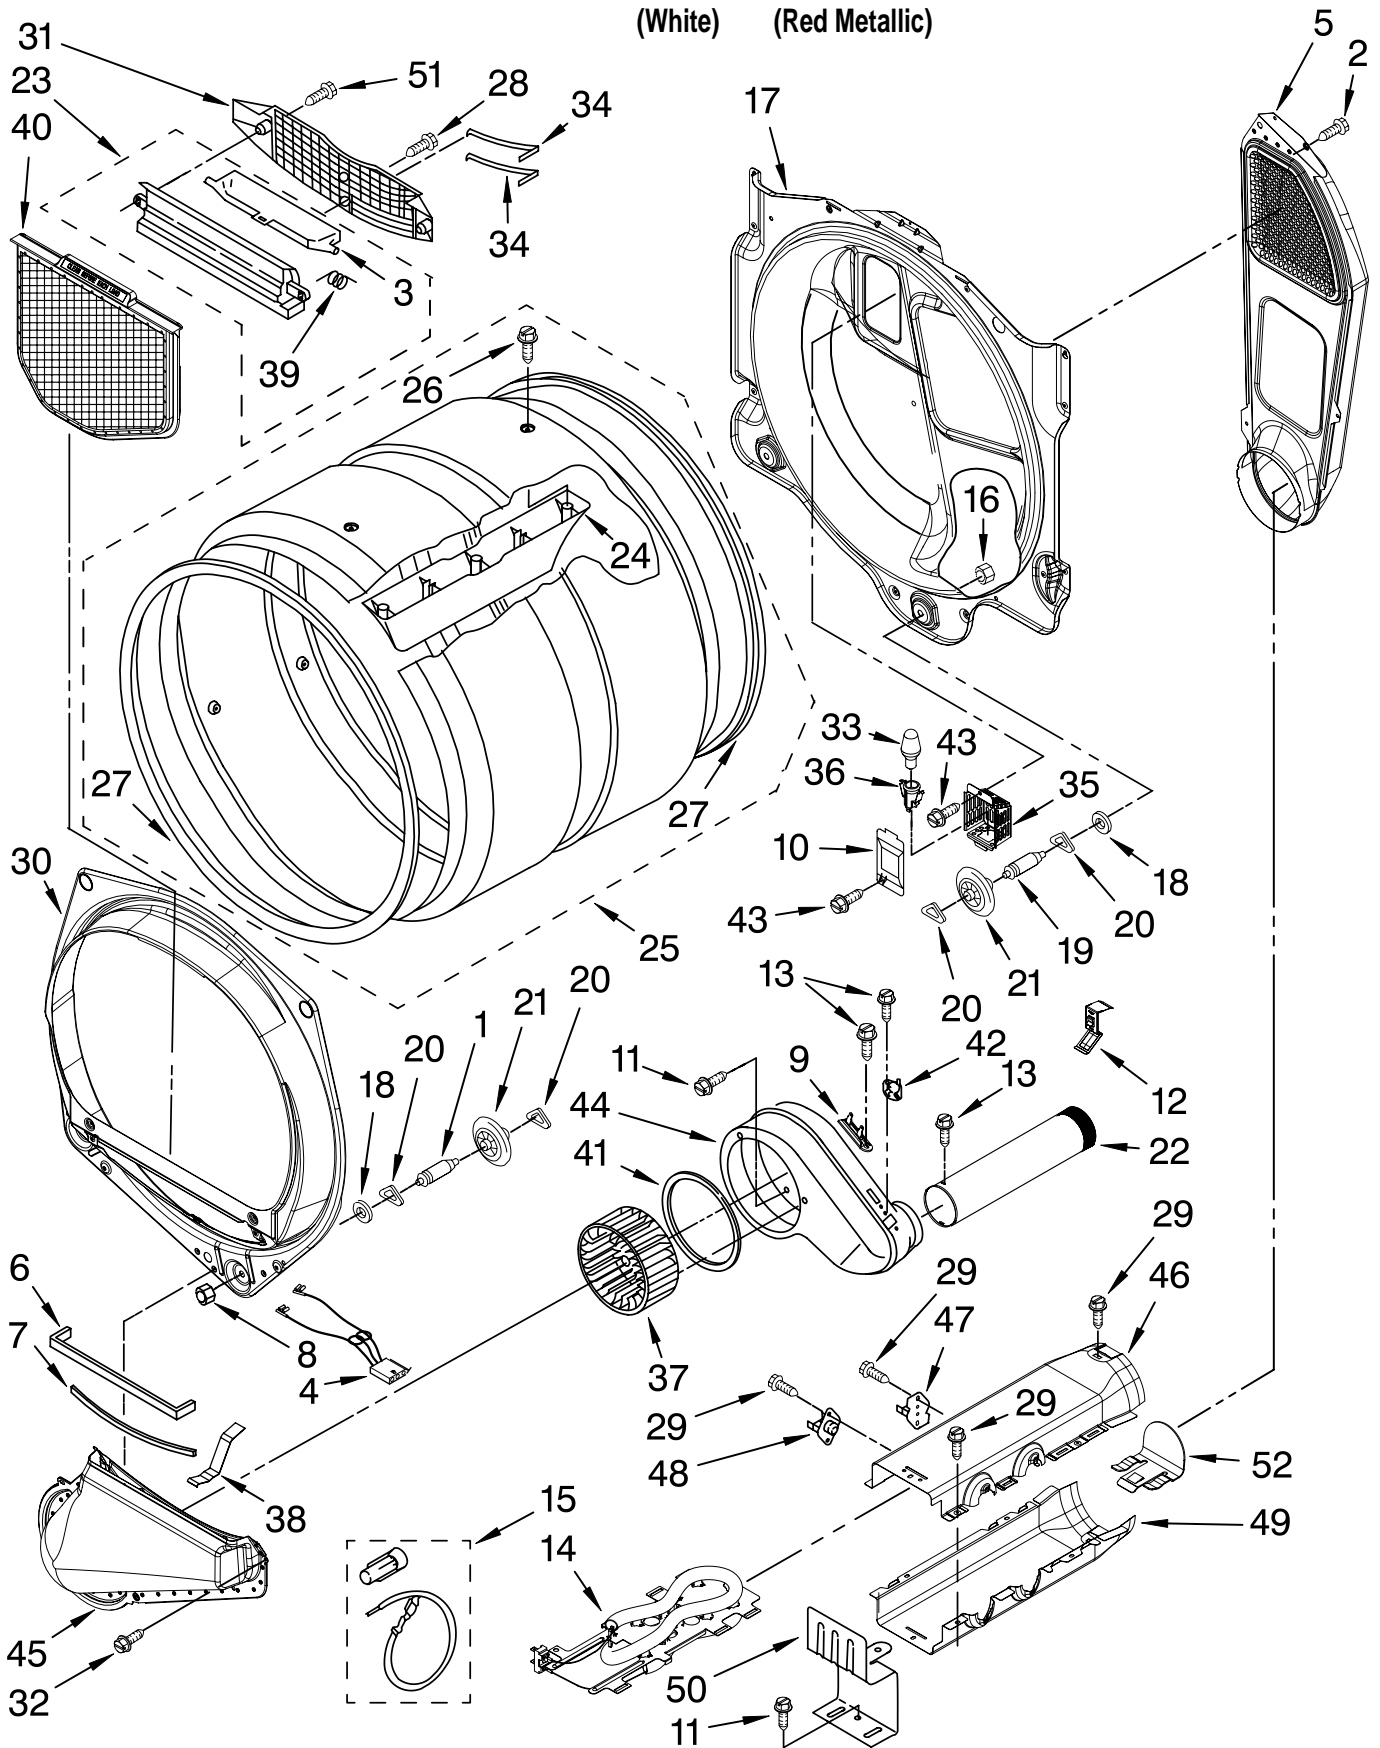

BULKHEAD PARTS

For Models: MEDE300VW0, MEDE300VF0

(White) (Red Metallic)

BULKHEAD PARTS

For Models: MEDE300VW0, MEDE300VF0
(White) (Red Metallic)

Illus. No.	Part No.	DESCRIPTION	Illus. No.	Part No.	DESCRIPTION	Illus. No.	Part No.	DESCRIPTION
1	8575324	Shaft, R.H. Thread	16	W10001120	Nut, 3/8-16 (L.H.)	36	W10136369	Socket Assembly
2	3390647	Screw, 8-18 x 1/2	17	W10080170	Bulkhead, Rear	37	697772	Wheel, Blower
3	3394984	Door, Lint Screen	18	3387459	Washer, Support	38	8066208	Clip, Spring
4	3406653	Harness, Sensor	19	8575325	Shaft, L.H. Thread	39	3394986	Spring, Lint Screen Door
5	697354	Air Duct Assembly	20	690997	Ring, Tri	40	W10049370	Lint Screen
6	697813	Seal, Outlet Housing	21	8536973	Roller, Support	41	697770	Seal, Cover Plate
7	697814	Seal, Drum Front	22	8563745	Exhaust Pipe	42	8577274	Thermistor
8	3934666	Nut, 3/8 x 16(R.H.)	23	3394985	Housing, Outlet	43	487909	Screw, 8-15 x 1/2
9	3392519	Thermal - Fuse (91°C)	24	697693	Baffle, Drum	44	8544362	Housing, Blower
10	3402841	Lens, Drum Light	25	W10181466	Complete Drum Assembly	45	8066168	Lint Duct Assembly
11	489463	Screw, 8-18 x 5/8	26	W10109200	Screw, 11-16 x 3/4	46	8544769	Housing-Slot Heater Box
12	8572105	Clip, Exhaust Pipe	27	W10166807	Seal, Drum	47	280148	Thermal Cut-Off (Includes Illus. No. 48)
13	8533971	Screw, 8-18 x 5/16	28	695240	Screw, 8-18 x 1/2	48	8557403	Thermostat 295°F (146°C)
14	8544771	Heater Element	29	90767	Screw, 8-18 x 3/8	49	8544770	Housing-Tab Heater Box
15	279457	Terminal Wire Kit (For Heater Element Wiring Harness Repair)	30	8519245	Bulkhead, Front	50	8066099	Bracket, Heater Box
			31	8299979	Grille, Outlet	51	3387230	Screw, 10-16 x 1
			32	359625	Screw, 8-18 x 1/2	52	8544776	Flange, Heater Box
			33	3406124	Bulb, Light			
			34	3387223	Electrode, Sensor			
			35	8578825	Bracket, Drum Light