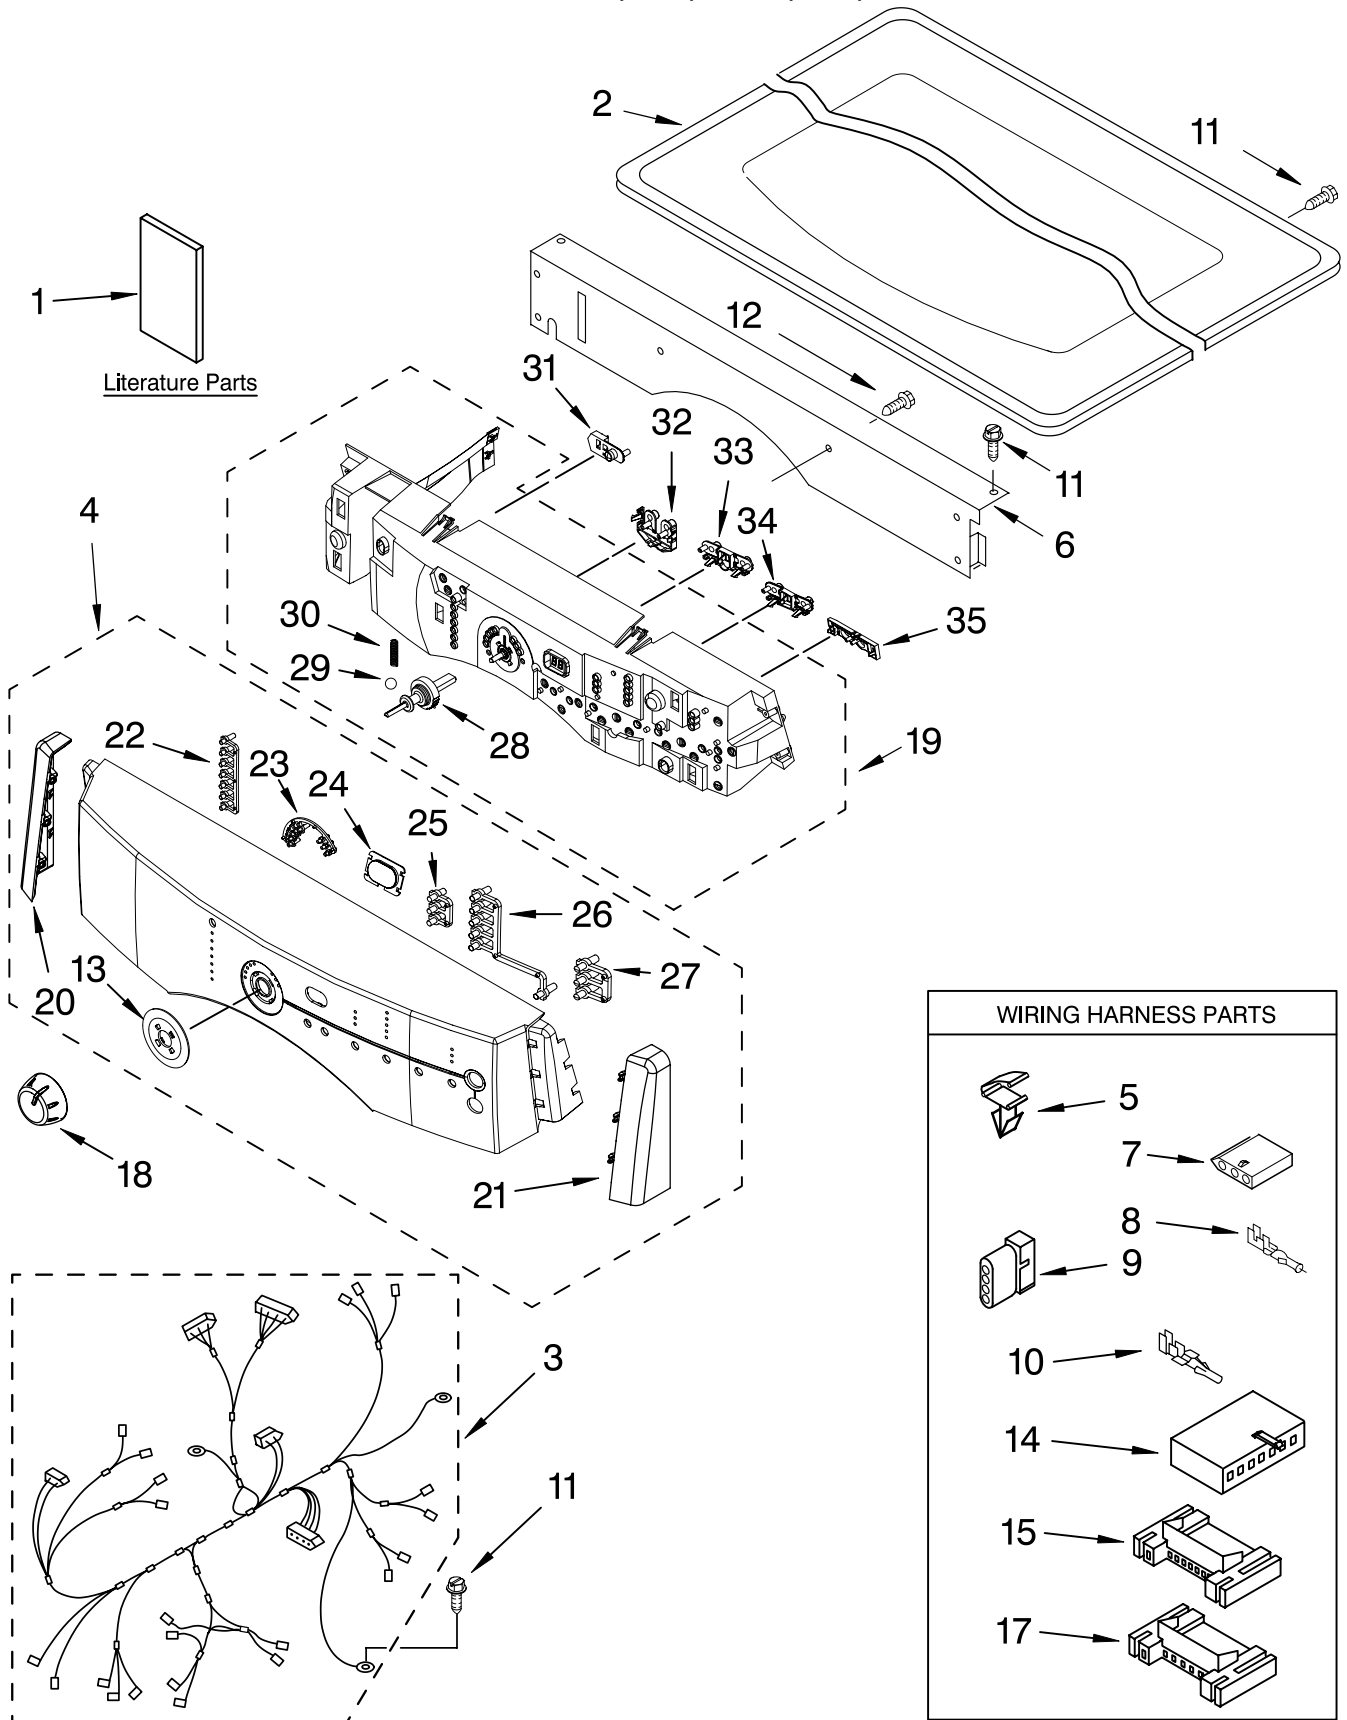

For Models: MED9700SQ0, MED9700SB0
(White) (Black)

FOR ORDERING INFORMATION REFER TO PARTS PRICE LIST

TOP AND CONSOLE PARTS

For Models: MED9700SQ0, MED9700SB0
(White) (Black)

Illus. No.	Part No.	DESCRIPTION	Illus. No.	Part No.	DESCRIPTION	Illus. No.	Part No.	DESCRIPTION
1	W10150616	Literature Parts Use & Care Guide	15	3395683	Connector, (Motor)	27	8542686	Light Indicator (XCare/EOC)
	8563816	Tech Sheet	17	2203186	Connector, 5-Circuit	28	8542717	Shaft, Cycle Selector
	W10099080	GUIDE, QUICK START	18		Knob Assembly	29	8542716	Bearing, Knob
2		Top		W10133964	White	30	8542715	Spring, Knob
	8519251	White		8580138	Black	31		Pushbutton, (Control)
	8579997	Black	19	8558455	User Interface (Includes Illus. 28, 29 & 30)		W10133970	Silver
3	8576530	Harness, Main Panel, Console (Includes Bezel, Light Indicators & Endcaps)					8580140	Silver (For Black Model)
4			20		EndCap(LH)	32		Pushbutton, (Drytime)
	W10098940	White		8562598	White		W10100390	White
	W10098960	Black		8580135	Black		8579989	Silver
5	3394427	Clip, Harness	21		EndCap (RH)	33		Pushbutton, (Dryness/Temp)
6	8519271	Bracket, Console		8562597	White		8562604	White
7	353424	Connector, Sensor	22	8542682	Light Indicator (Status)		8579991	Silver
8	94614	Terminal	23	8542683	Light Indicator (Cycle)	34		Pushbutton, (XCare/EOC)
9	3936144	Plug, Terminal	24	8542691	Lens, Display		8562605	White
10	94613	Terminal	25	8542684	Light Indicator (Dryness Level)		8579993	Silver
11	3390647	Screw, 8-18 x 1/2	26	8542685	Light Indicator (Temperature)	35		Pushbutton (Start/Cancel)
12	488886	Screw, 8-18 x 1/2					W10133971	Silver
13	8542690	Bezel, Cycle					8579994	Silver (For Black Model)
14	3936150	Connector, 7-Circuit						