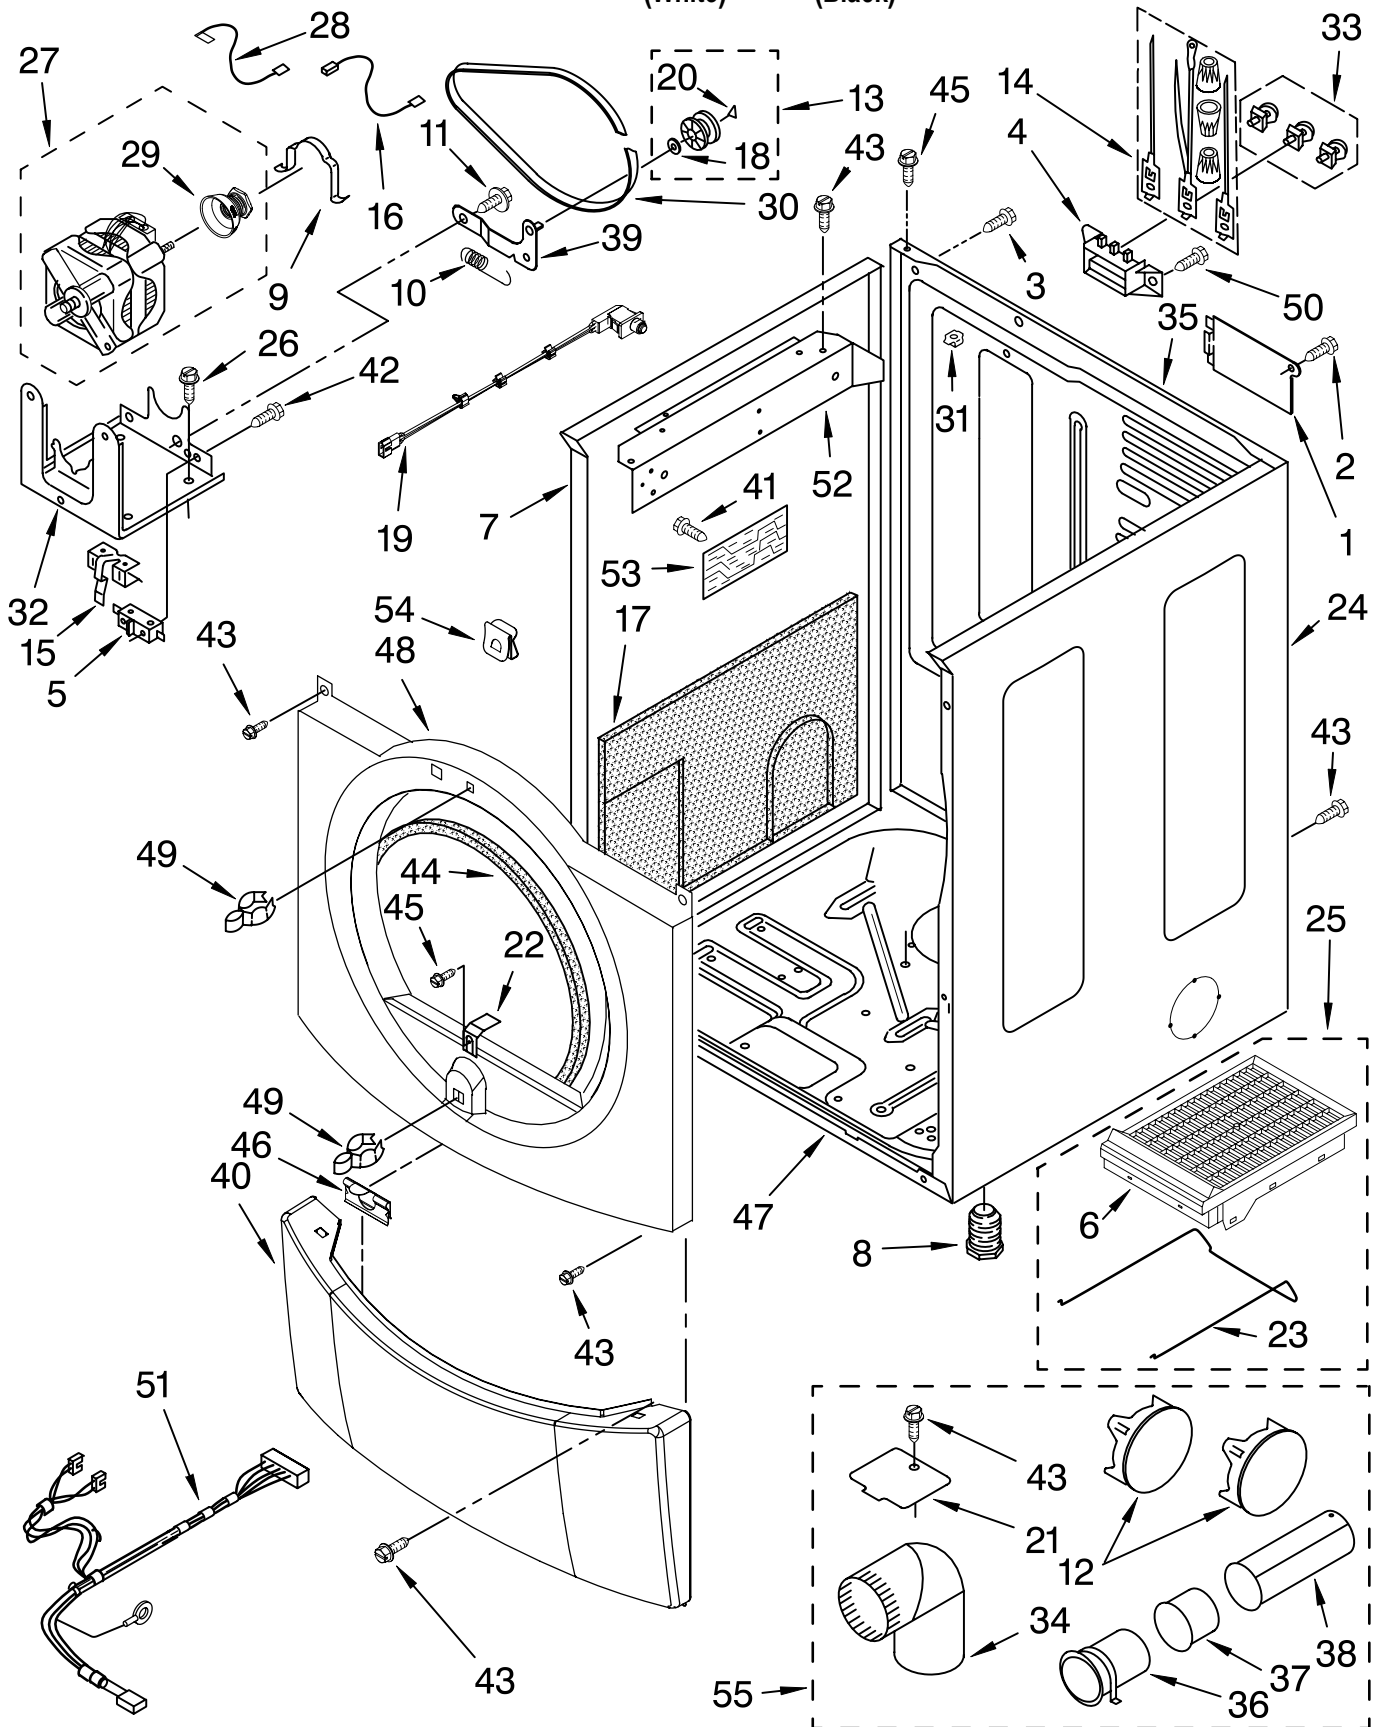

CABINET PARTS

For Models: MED9700SQ0, MED9700SB0
(White) (Black)

FOR ORDERING INFORMATION REFER TO PARTS PRICE LIST

CABINET PARTS

For Models: MED9700SQ0, MED9700SB0
(White) (Black)

Illus. No.	Part No.	DESCRIPTION	Illus. No.	Part No.	DESCRIPTION	Illus. No.	Part No.	DESCRIPTION
1	8576583	Cover, Terminal Block	18	W10121334	Washer, Thrust	39	3388674	Idler Bracket
2	3390814	Screw, 8-18 x 3/8	19	W10128087	Assembly, Door Switch	40		Toe Panel
3	8533974	Screw, 10-32 x 5/8 (Ground)	20	690997	Tri Ring		W10116271	White
4	3397659	Block, Terminal	21	8066115	Cover-Plate		W10116273	Black
5	3394881	Switch, Broken Belt	22	8529053	Ramp, Door	41	3400826	Screw, 8-18 x 3/4
6	8521959	Dry Rack (Top)	23	8521961	Dry Rack Support	42	98129	Screw, 6-20 x 1 1/16
7		Panel, Side (L.H.)	24		Panel, Side (R.H.)	43	3390647	Screw, 8-18 x 1/2
	W10138989	White		W10139003	White	44	3387242	Seal, Front Panel
	W10138996	Black		W10139010	Black	45	3393008	Screw, 10-16 x 1/2
8	3392100	Foot, Dryer	25	8521957	Dry Rack Assembly	46	8519459	Clip, Toe Panel
	279810	Foot - Optional (Extended Length Package Of 2) (Not Included)	26	343641	Screw, 10-16 x 1/2	47	8519207	Base, Cabinet
9	660658	Clamp, Motor (2)	27	8538263	Motor, Assembly 60 HZ.	48		Front Panel (Includes Illus. 44)
10	3387374	Spring, Idler	28	3398948	Wire, Jumper (Broken Belt Switch)		8565907	White
11	3389420	Retainer, Idler	29	8578220	Pulley 60 HZ.		8579974	Black
12		Plug, Multivent	30	3387610	Belt, Drive	49	696144	Strike, Door (2)
	697750	White	31	692400	Nut, Push-In	50	359625	Screw, 8-18 x 1/2
	8557570	Meteorite	32	3387118	Bracket, Motor	51	8299925	Harness, Digital Interface
	3388309	Black	33	279393	Terminal Block Screw Kit (For Terminal Block)	52	8519273	Bracket, Control
13	3388672	Pulley Assembly	34	49026	4" - 90° Elbow	53	8546219	Control Board
14	279318	Terminal, Brass & Tinned (3) (Includes Illus. 33)	35	W10133207	Panel, Rear	54	62825	Clip-S Type
15	8066120	Lever, Snap Switch	36	8563747	Exhaust Pipe & Bracket	Optional Parts Not Included		
16	W10167612	Wire, Belt Switch	37	8563750	Exhaust Pipe (Short)	Dryer Exhaust Kit (For Side & Bottom Venting)		
17	W10128772	Sound Panel	38	8563749	Exhaust Pipe (Long)	55	279818	White
							280028	Meteorite
							279820	Black

FOR ORDERING INFORMATION REFER TO PARTS PRICE LIST