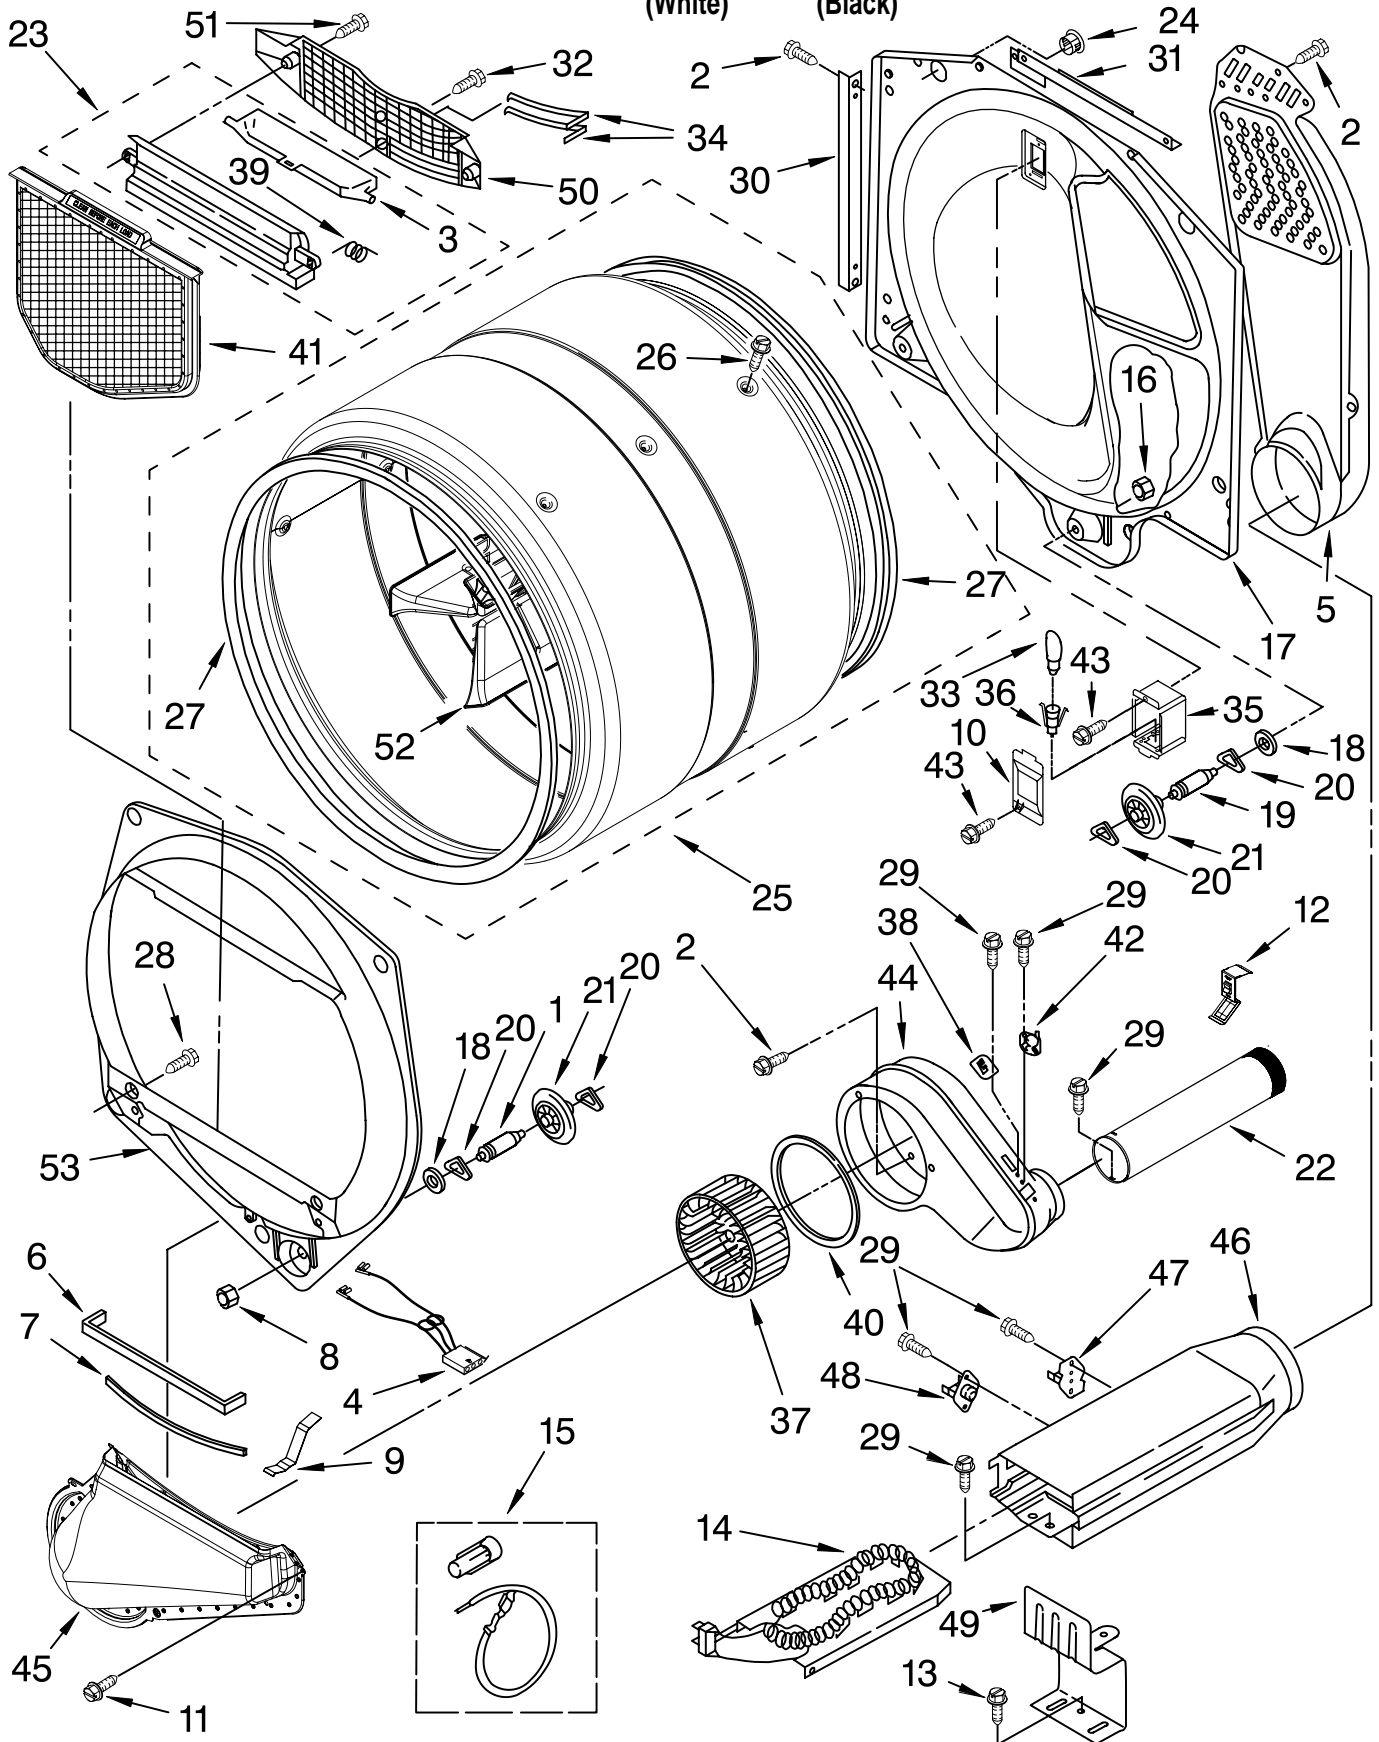

BULKHEAD PARTS

For Models: MED9700SQ0, MED9700SB0
(White) (Black)

FOR ORDERING INFORMATION REFER TO PARTS PRICE LIST

BULKHEAD PARTS

For Models: MED9700SQ0, MED9700SB0
(White) (Black)

Illus. No.	Part No.	DESCRIPTION	Illus. No.	Part No.	DESCRIPTION	Illus. No.	Part No.	DESCRIPTION
1	8575324	Shaft, R.H. Thread	16	W10001120	Nut	36	W10136369	Socket Assembly
2	3390647	Screw, 8-18 x 1/2	17	8520836	Bulkhead, Rear	37	697772	Wheel, Blower
3	3394984	Door, Lint Screen	18	3387459	Washer, Support	38	3392519	Thermal Fuse
4	3406653	Harness, Sensor	19	8575325	Shaft, L.H. Thread	39	3394986	Spring, Lint Screen Door
5	697354	Air Duct Assembly	20	690997	Ring, Tri	40	697770	Seal, Cover Plate
6	697813	Seal, Outlet Housing	21	8536973	Roller, Support	41	W10049370	Lint Screen
7	697814	Seal, Drum Front	22	8563745	Exhaust Pipe	42	8577274	Thermistor
8	3934666	Nut	23	3394985	Housing, Outlet	43	487909	Screw, 8-15 x 1/2
9	8066208	Clip-Spring	24	8529007	Plug, Rear Bulkhead	44	8544362	Housing, Blower
10	3402841	Lens, Drum Light	25	W10113138	Complete Drum Assembly	45	8066168	Lint Duct Assembly
11	489463	Screw, 8-18 x 5/8	26	W10109200	Screw, 11-16 x 3/4	46	3392537	Heater Box
12	8572105	Clip, Exhaust Pipe	27	W10166807	Seal, Drum	47	8318314	Thermal Cut-Off (Includes Illus. 48)
13	90767	Screw, 8-18 x 3/8	28	695240	Screw, 8-18 x 1/2	48	3391914	Thermostat 295°F (146°C)
14	3387747	Heater Element	29	8533971	Screw, 8-18 x 5/16	49	8066099	Bracket, Heater Box
15	279457	Terminal Wire Kit (For Heater Element Wiring Harness Repair)	30	8519221	Channel Bracket, Rear Bulkhead (2)	50	8299979	Grill, Outlet
			31	8571651	Bracket, Upper Rear Bulkhead	51	3387230	Screw, 10-16 x 1
			32	3357011	Screw, 10-16 x 1/2	52	W10113136	Baffle, Drum
			33	3406124	Bulb, Light	53	8519245	Bulkhead, Front
			34	3387223	Electrode, Sensor			
			35	3977373	Bracket, Drum Light			

FOR ORDERING INFORMATION REFER TO PARTS PRICE LIST