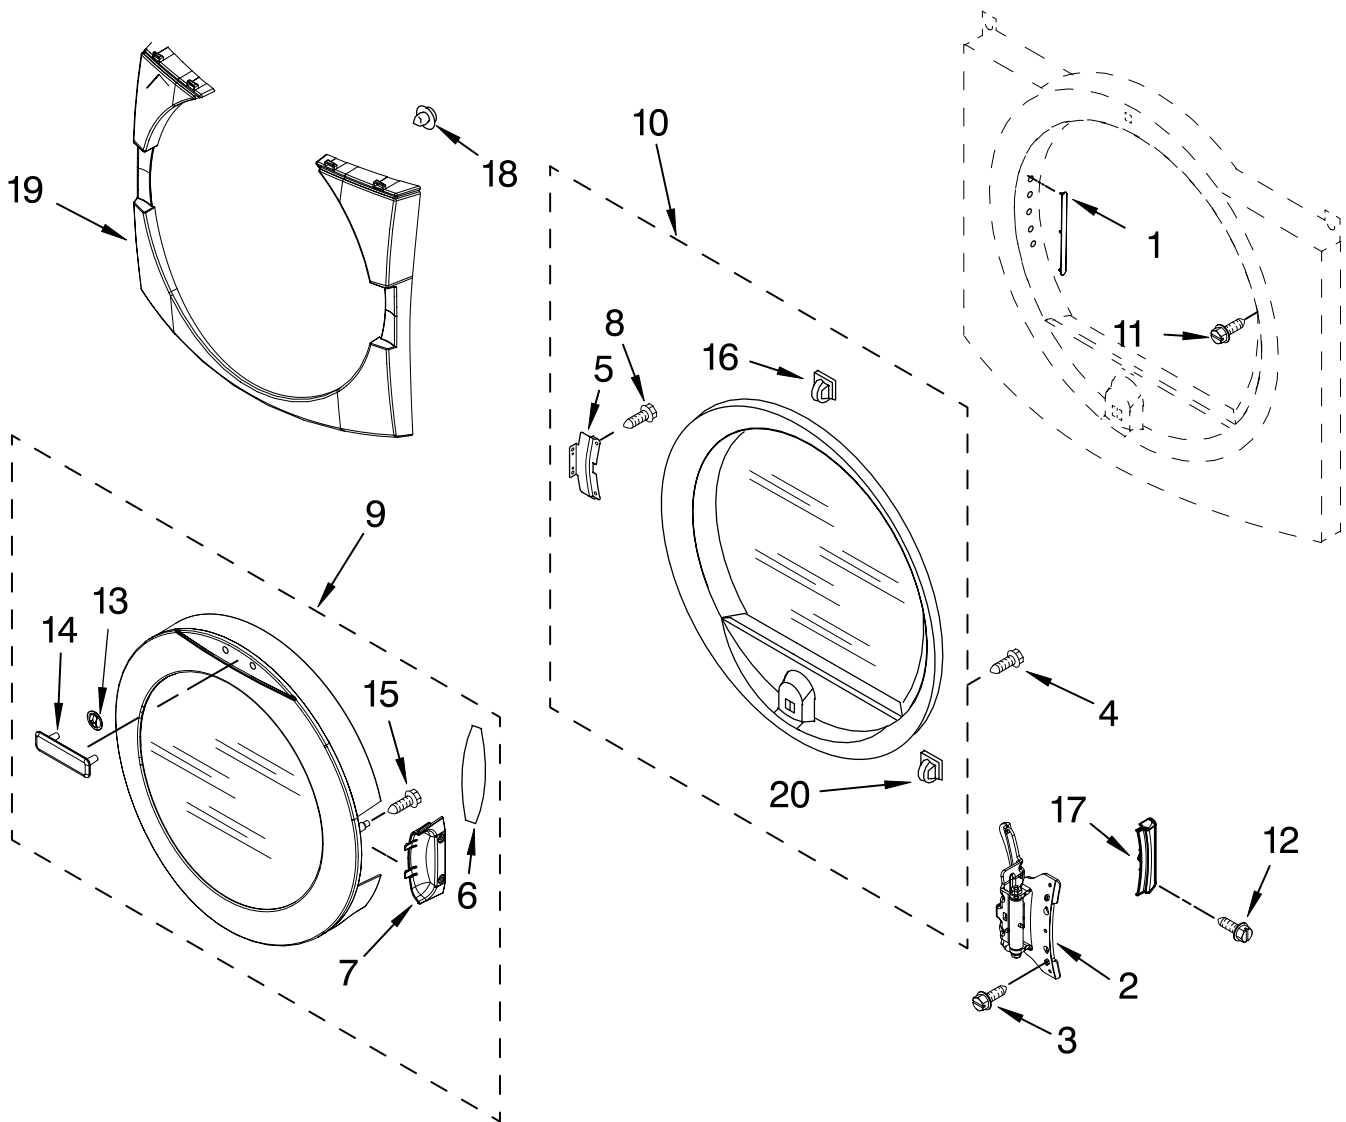

DOOR PARTS

For Models: MED9700SQ0, MED9700SB0
(White) (Black)

Illus. No.	Part No.	DESCRIPTION
1	8563855	Plug-Strip Hinge Hole
2	W10111141	Door Hinge Assembly
3	W10159996	Screw, 10-24 x 3/64
4	9742177	Screw, 8-18 x 5/8
5	8529539	Bracket, Handle
6	8541011	Pad, Door Handle
7	W10133974	White Handle, Door
	8557268	Black
8	3393008	Screw, 10-16 x 1/2

Illus. No.	Part No.	DESCRIPTION
9		Door & Window Assembly (Includes Illus. 6, 7, 13 & 14)
	W10133985	White
	W10098830	Black
10	8557501	Inner Door Assembly (Includes Illus. 5, 8, 16 & 20)
11	355515	Screw, 8-18 x 11/16
12	3400859	Screw, 8-18 x 7/32

Illus. No.	Part No.	DESCRIPTION
13	8558182	Nut, Push-On (2)
14	W10116209	Medallion
15	8533957	Screw
16	690081	Catch, Door Assembly (1)
17		Cover-Hinge, Rotating
	8566486	White
	8579980	Black
18	8547091	Clip, Trim Panel
19		Trim & Clip Assembly
	8562596	White
	8579981	Black
20	3389441	Catch, Door Assembly (1)

FOR ORDERING INFORMATION REFER TO PARTS PRICE LIST