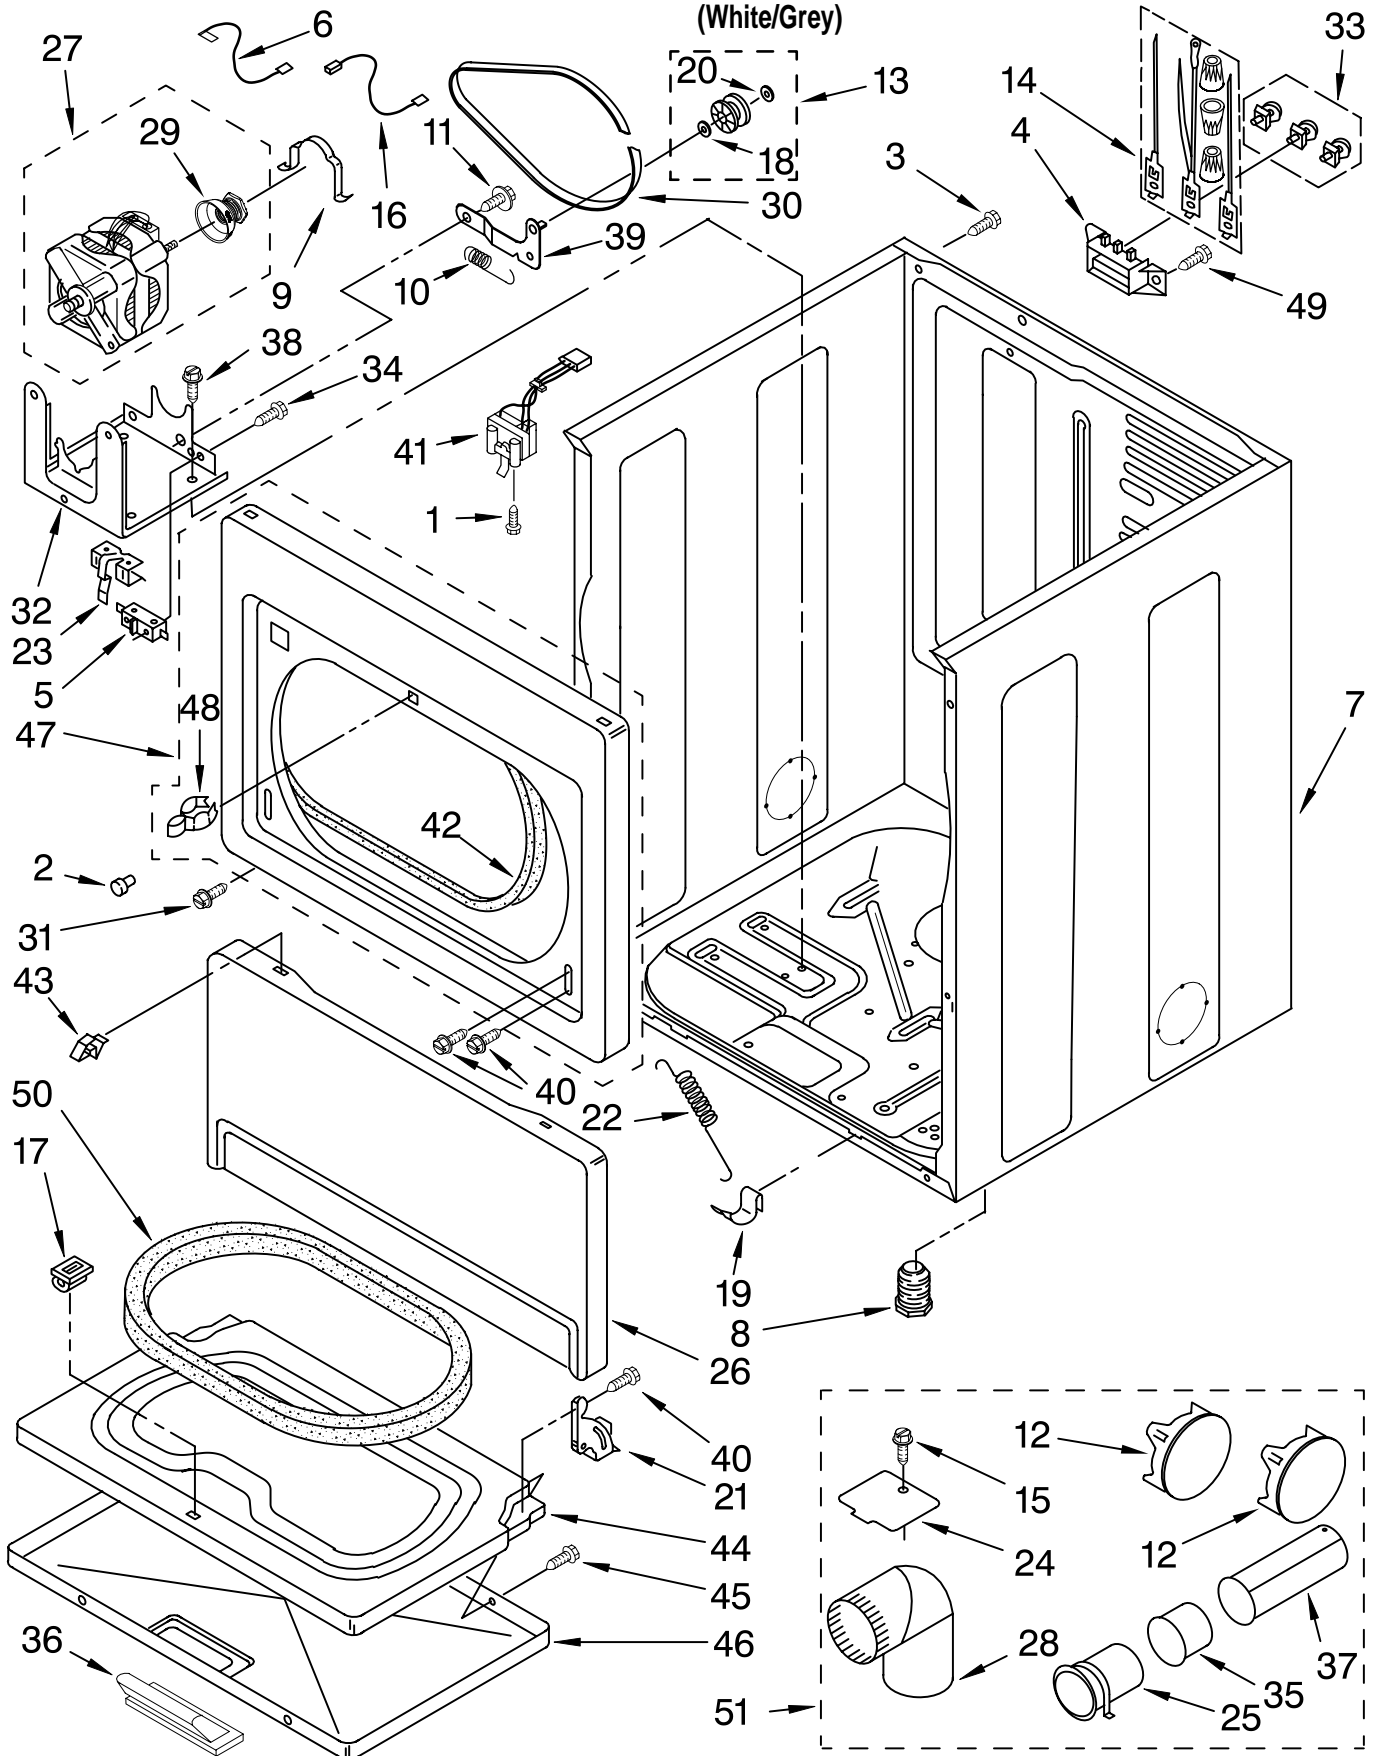

CABINET PARTS

For Models: MED5801TW0
(White/Grey)

FOR ORDERING INFORMATION REFER TO PARTS PRICE LIST

W10167656

CABINET PARTS

For Models: MED5801TW0

(White/Grey)

Illus. No.	Part No.	DESCRIPTION	Illus. No.	Part No.	DESCRIPTION	Illus. No.	Part No.	DESCRIPTION
1	697773	Screw, 6–20 x 7/8	19	297092	Clip (2)	36	W10116360	Handle, Door
2	693152	Bumper	20	W10121334	Washer	37	8563749	Exhaust Pipe (Long)
3	8533974	Screw, Ground	21	3387560	Hinge, Door (R.H.)	38	343641	Screw, 10–16 x 1/2
4	3397659	Block, Terminal		3387559	Hinge, Door (L.H.)			
5	3394881	Switch, Broken Belt	22	3387565	Spring, Door (2)	39	3388674	Idler Bracket
6	3398948	Wire, Jumper (Broken Belt Switch)	23	8066120	Lever, Snap Switch	40	3357011	Screw, 10–16 x 1/2
7	8310656	Cabinet	24	3394331	Cover–Plate	41	3406107	Door Switch Assembly
8	3392100	Foot, Dryer	25	8563747	Exhaust Pipe & Bracket	42	3387242	Seal, Front Panel
	279810	Foot – Optional (Extended Length Package Of 2) (Not Included)	26	697215	Toe Panel (Includes Item. 2)	43	3388229	Retainer
9	660658	Clamp, Motor (2)	27	8538263	Motor, Assembly 60 HZ.	44	697655	Door, Rear
10	3387374	Spring, Idler	28	49026	4" – 90° Elbow	45	694091	Screw, 8–18 x 3/8
11	3389420	Retainer, Idler	29	8578220	Pulley, Motor	46	697221	Door, Front
12	697750	Plug, Multivent	30	3387610	Belt, Drive	47	697227	Upper Front Panel
13	3388672	Pulley Assembly	31	8281212	Screw, 8–18 x 3/8	48	696144	Strike, Door
14	279318	Terminal, Brass & Tinned (3) (Includes Illus. 33)	32	3387118	Bracket, Motor	49	3393008	Screw, 10–16 x 1/2
15	3390646	Screw, 8–18 x 5/16	33	279393	Terminal Block Screw Kit (For Terminal Block)	50	3390736	Seal, Door
16	3394081	Wire, Belt Switch	34	98129	Screw, 6–20 x 1 3/8	Optional Parts Not Included		
17	690081	Catch, Door Assembly	35	8563750	Exhaust Pipe (Short)	Dryer Exhaust Kit (For Side & Bottom Venting)		
18	233520	Washer, Thrust				51	279818	White

FOR ORDERING INFORMATION REFER TO PARTS PRICE LIST