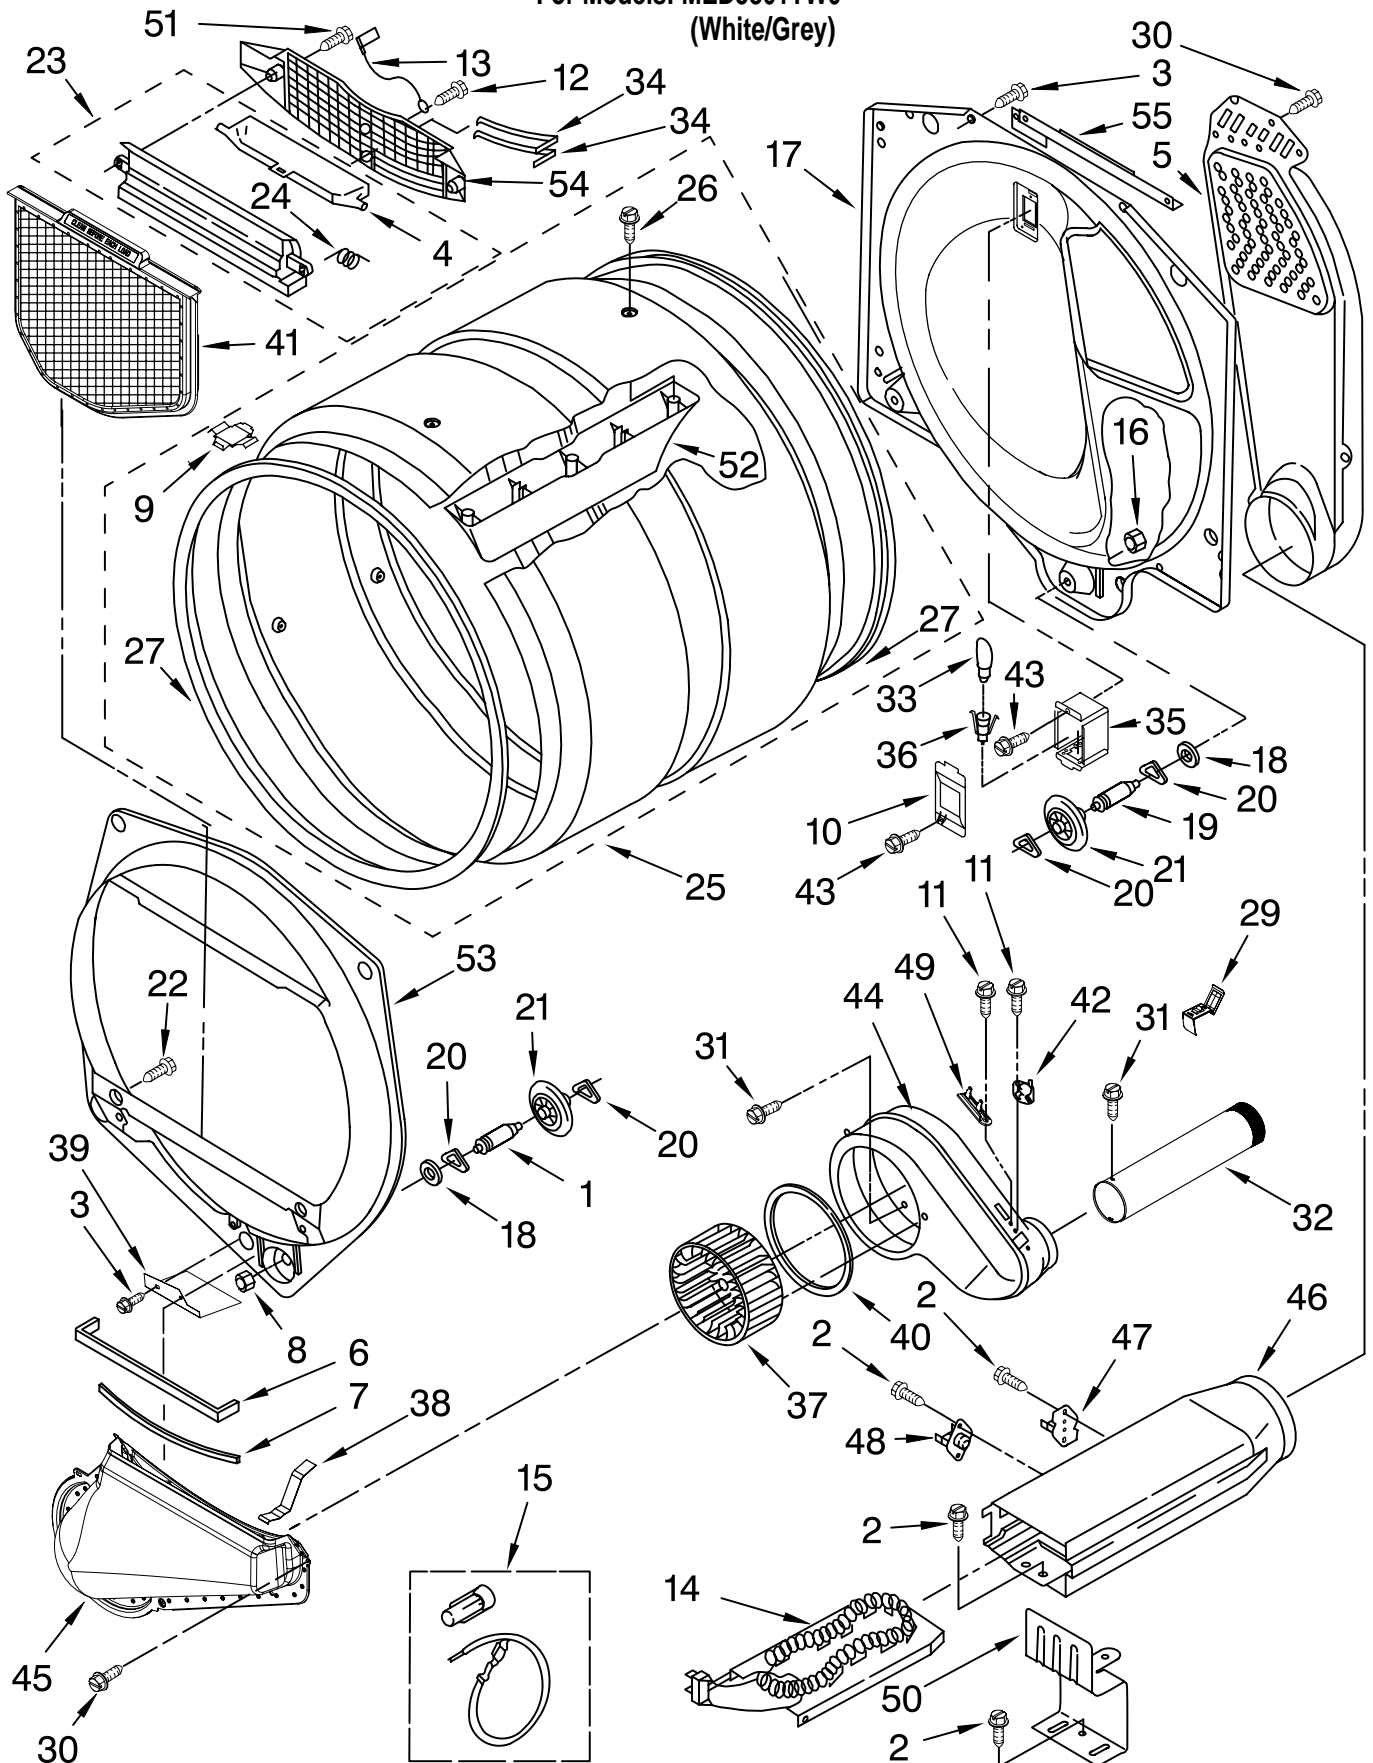

BULKHEAD PARTS

For Models: MED5801TW0

(White/Grey)

FOR ORDERING INFORMATION REFER TO PARTS PRICE LIST

BULKHEAD PARTS

For Models: MED5801TW0

(White/Grey)

Illus. No.	Part No.	DESCRIPTION	Illus. No.	Part No.	DESCRIPTION	Illus. No.	Part No.	DESCRIPTION
1	8575324	Shaft, R.H. Thread	19	8575325	Shaft, L.H. Thread	38	8066208	Clip, Spring
2	90767	Screw, 8-18 x 3/8	20	690997	Ring, Tri	39	W10128629	Shield, Blower Housing
3	3390647	Screw, 8-18 x 1/2	21	8536973	Roller, Support	40	697770	Seal, Cover Plate
4	3394984	Door, Lint Screen	22	695240	Screw, 8-18 x 1/2	41	8066170	Lint Screen
5	697354	Air Duct Assembly	23	3394985	Outlet Housing Assembly	42	8318268	Thermostat, Internal-Bias
6	697813	Seal, Outlet Housing	24	3394986	Spring, Lint Screen Door	43	487909	Screw, 8-15 x 1/2
7	697814	Seal, Drum Front	25	8318215	Complete Drum Assembly	44	8544362	Housing, Blower
8	3934666	Nut, 3/8 x 16(R.H.)	26	W10109200	Screw, 11-16 x 3/4	45	8066168	Lint Duct Assembly
9	8066086	Drum Hole Plug	27	697694	Seal, Drum	46	3392537	Heater Box
10	3402841	Lens, Drum Light	29	8572105	Clip, Exhaust	47	3977394	Thermal Cut-Off (Includes Illus. 48)
11	8533971	Screw, 8-18 x 5/16	30	8533971	Screw	48	3390291	Thermostat 250°F (122°C)
12	359625	Screw, 8-18 x 1/2	31	489463	Screw	49	3392519	Thermal Fuse
13	3392258	Wire	32	8066224	Exhaust Pipe	50	8066099	Bracket, Heater Box
14	3387747	Heater Element	33	3406124	Bulb, Light	51	3357011	Screw, 10-16 x 1/2
15	279457	Terminal Wire Kit (For Heater Element Wiring Harness Repair)	34	3387223	Electrode, Sensor	52	697693	Baffle, Drum
16	W10001120	Nut, 3/8-16 (L.H.)	35	3977373	Bracket, Drum Light	53	697557	Bulkhead, Front
17	8520836	Bulkhead, Rear	36	W10136369	Socket Assembly	54	8299979	Grill, Outlet
18	3387459	Washer, Support	37	697772	Wheel, Blower	55	8571651	Bracket, Bulkhead Upper Mounting

FOR ORDERING INFORMATION REFER TO PARTS PRICE LIST