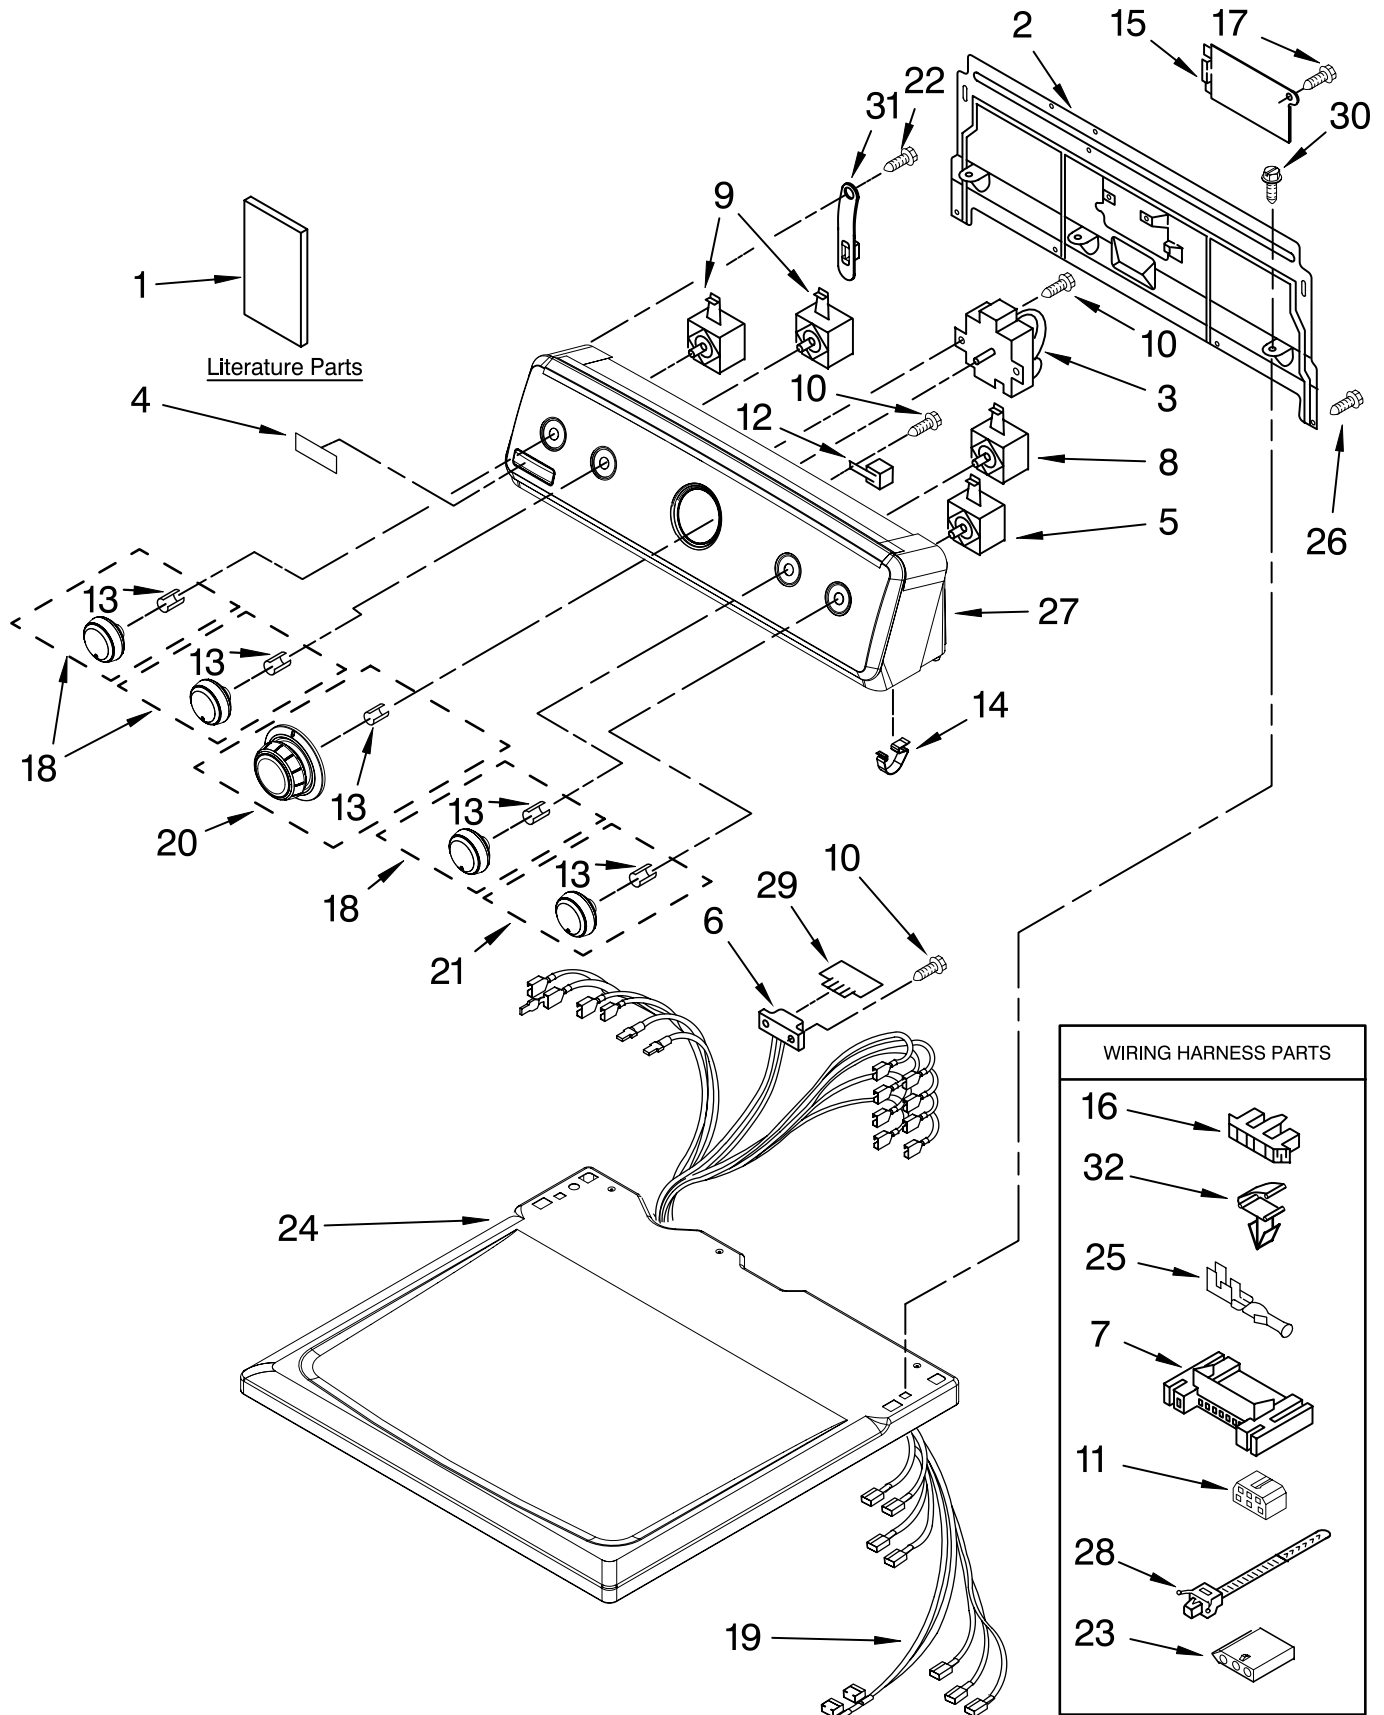

TOP AND CONSOLE PARTS

For Models: MED5801TW0
(White/Grey)

27" ELECTRIC DRYER

WIRING HARNESS PARTS	
16	
32	
25	
7	
11	
28	
23	

FOR ORDERING INFORMATION REFER TO PARTS PRICE LIST

TOP AND CONSOLE PARTS

For Models: MED5801TW0

(White/Grey)

Illus. No.	Part No.	DESCRIPTION	Illus. No.	Part No.	DESCRIPTION	Illus. No.	Part No.	DESCRIPTION
1		Literature Parts	10	8533971	Screw, 8-18 x 5/16	22	90767	Screw, Ground
	W10151000	Wiring Diagram	11	3347243	Connector, 6-Circuit	23	3936144	Connector
	W10155113	Dryer Cycle Sheet	12	694419	Buzzer, Mini	24	8274462	Top
	W10155107	Guide, Use & Care	13	8536939	Clip, Spring	25	94614	Terminal
2	8317305	Panel, Rear Console	14	8312709	Clip, Console	26	693995	Screw, 8-18 x 3/8
3	8566184	Timer, 60 Hz.	15	8576583	Cover, Terminal Block	27	W10112601	Console & Control Panel Assembly (Includes Items. 4 & 14)
4	W10112569	Badge Assembly	16	3397269	Connector, Timer	28	3391018	Tie, Cable (Push-Mount)
5	3398094	Switch, Push-To-Start	17	3390814	Screw, 8-18 x 3/8	29	8558178	Control, Electronic
6	3391885	Connector, Edge	18	W10110035	Knob, Control (3)	30	3390647	Screw, 8-18 1/2
7	3395683	Connector (Motor)	19	W10150995	Harness, Electric	31	8568314	Strap, Console
8	8578354	Switch, Rotary Temperature	20	W10110036	Knob, Timer Assembly	32	3394427	Clip, Harness
9	3405156	Switch, Rotary	21	W10110037	Knob Assembly Push-To-Start			

FOR ORDERING INFORMATION REFER TO PARTS PRICE LIST

BULKHEAD PARTS

For Models: MED5801TW0

(White/Grey)

FOR ORDERING INFORMATION REFER TO PARTS PRICE LIST

BULKHEAD PARTS

For Models: MED5801TW0

(White/Grey)