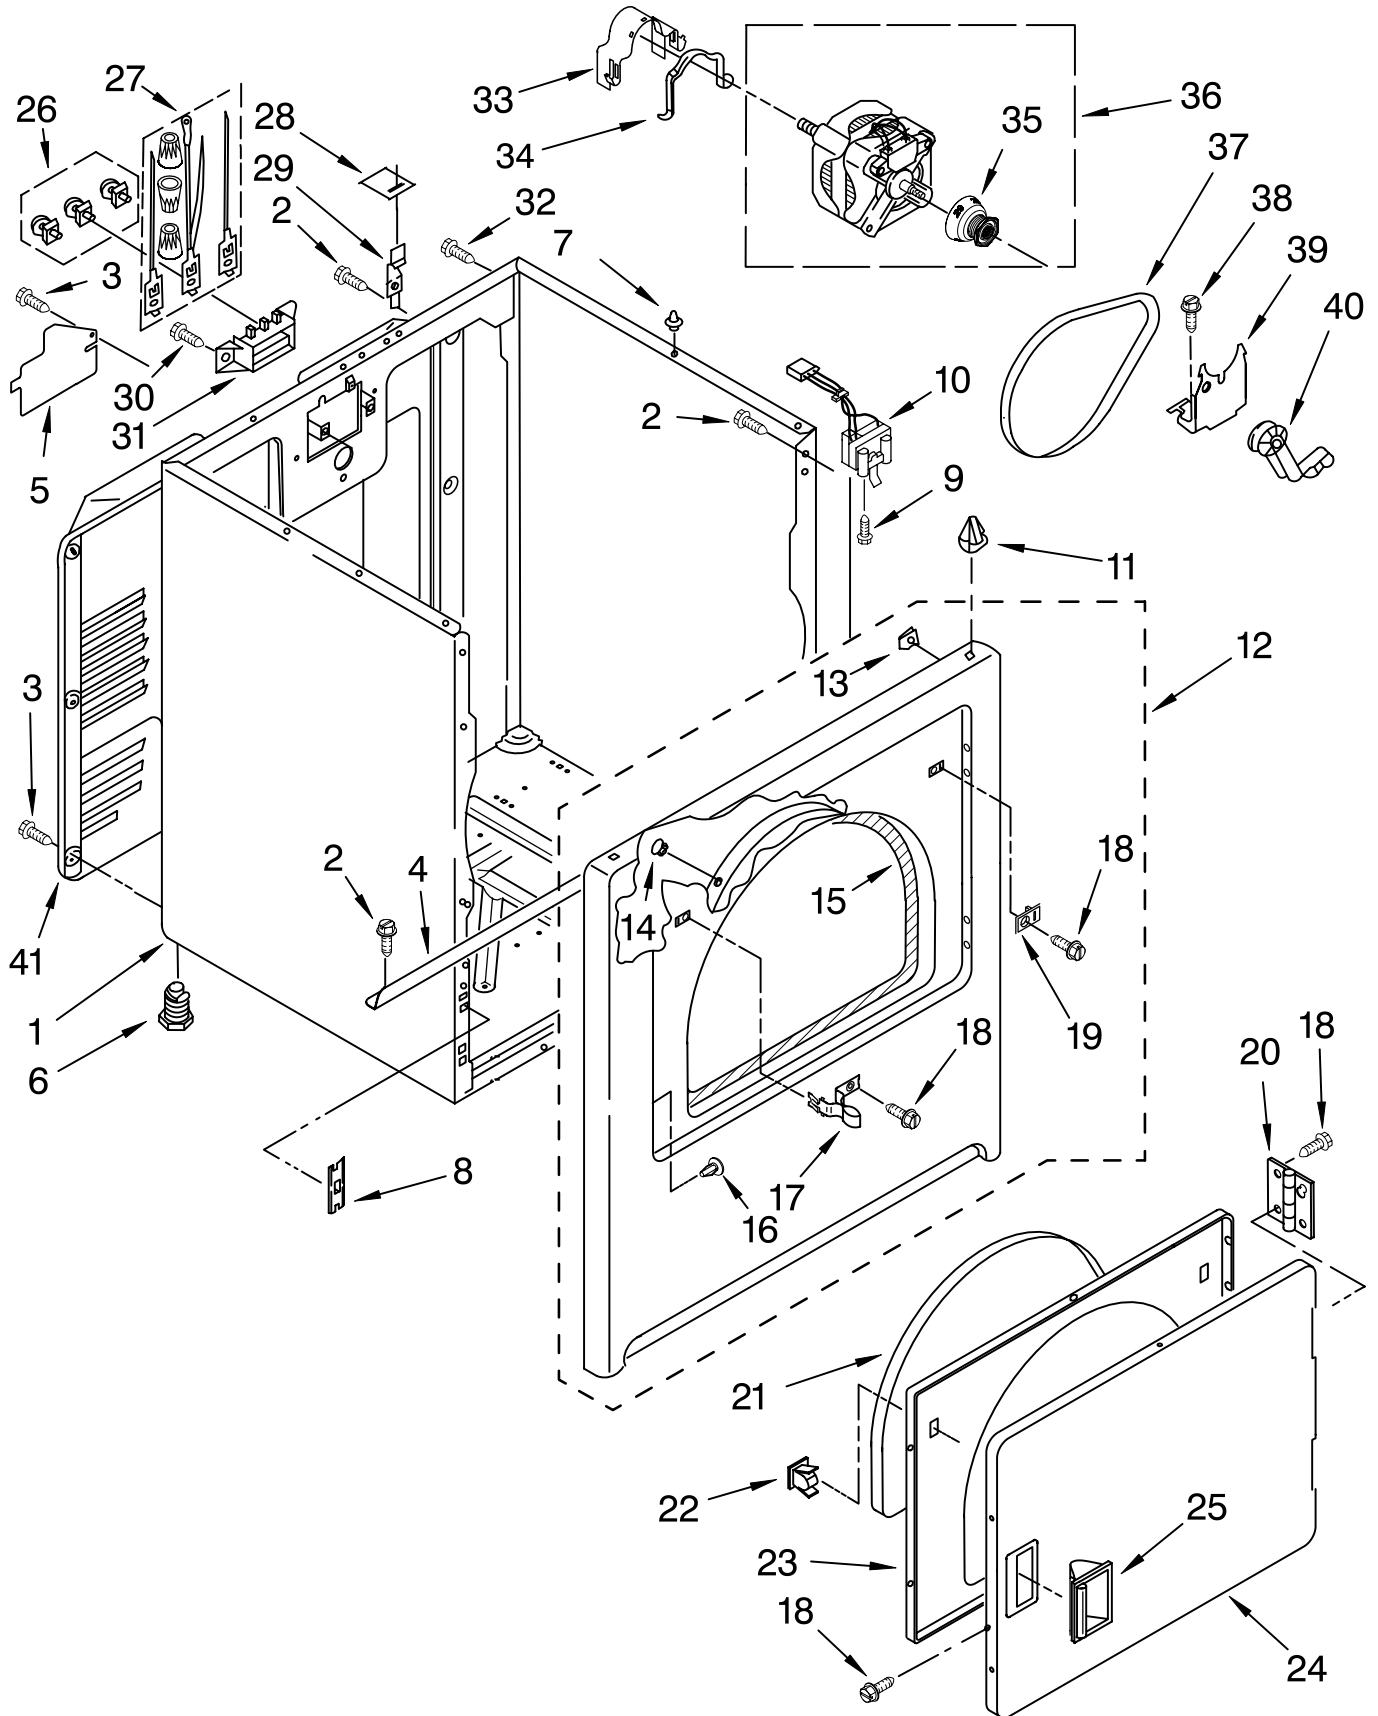

CABINET PARTS

For Model: MED5800TW1

(White)

FOR ORDERING INFORMATION REFER TO PARTS PRICE LIST

CABINET PARTS

For Model: MED5800TW1
(White)

Illus. No.	Part No.	DESCRIPTION	Illus. No.	Part No.	DESCRIPTION	Illus. No.	Part No.	DESCRIPTION
1	8530603	Cabinet (Includes Item 4)	14	685203	Clip, Felt Pad (3)	28	18849	Pad, Top Hinge (2)
2	343641	Screw, 10-16 x 1/2	15	3406129	Seal & Bearing Assembly	29	8066217	Hinge, Top (2)
3	693995	Screw, 8-18 x 3/8	16	3404413	Plug, Hole	30	3393008	Screw, 10-16 x 1/2
4	8541400	Bracket, Cabinet	17	3403431	Strike, Door	31	3397659	Block, Terminal
5	3396795	Cover, Block	18	342055	Screw, 8-18 x 1/2	32	697776	Screw, 10-32 x 5/8
6	3392100	Foot, Dryer	19	3403630	Plug, Strike	33	3404162	Clamp, Motor (W/Shield)
	279810	Foot-Optional Extended Length (Package of 2) (Not Included)	20	3405514	Hinge, Door	34	660658	Clamp, Motor
7	18776	Locator, Top	21	3405246	Seal, Door	35	8066184	Pulley, 60 Hz.
8	3394083	Clip, Front Panel (2)	22	3389441	Catch, Door Assembly	36	8066206	Motor Assembly 60 Hz.
9	697773	Screw, 6-20 x 7/8	23	3402341	Door, Rear	37	W10131364	Belt, Drive
10	3406107	Switch, Door	24	3402335	Door, Front	38	3400500	Bolt, 5/16-18 x 3/4
11	98669	Lock, Front Top (2)	25	8565970	Handle, Door	39	348780	Base, Motor
12	3403444	Panel, Front	26	279393	Terminal Block Kit (For Terminal Block)	40	691366	Idler & Pulley Assembly
13	98234	Clip, Ground	27	279318	Terminal, Tinned & Brass (3) (Includes Item 26)	41	3396805	Panel, Rear

FOR ORDERING INFORMATION REFER TO PARTS PRICE LIST