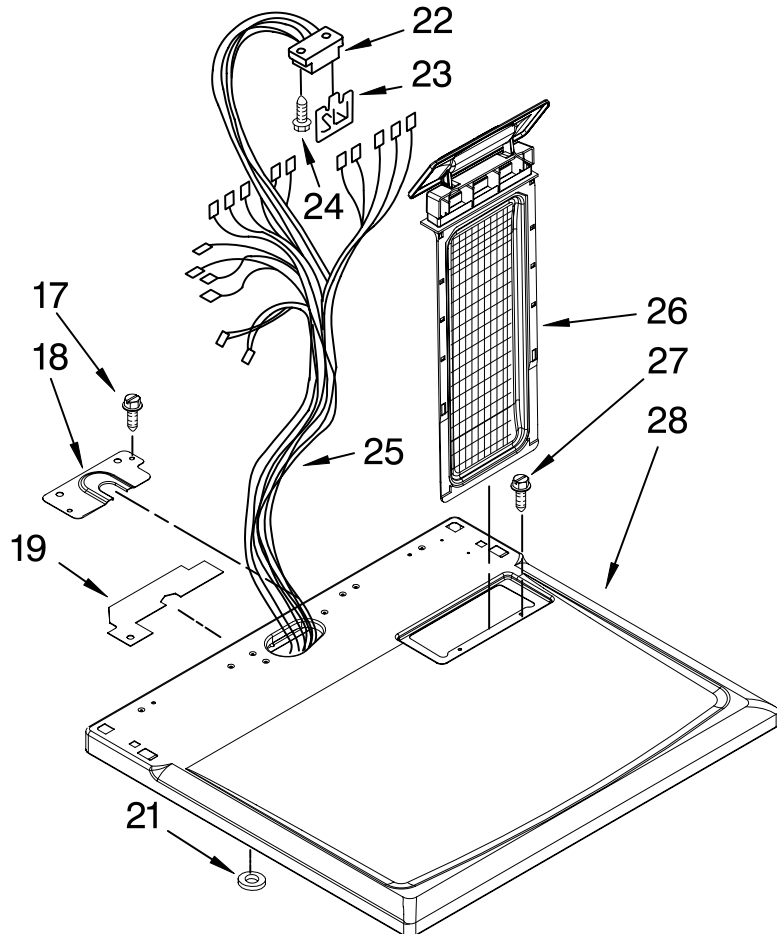

For Model: MED5800TW1
(White)

FOR ORDERING INFORMATION REFER TO PARTS PRICE LIST

TOP AND CONSOLE PARTS

For Model: MED5800TW1
(White)

Illus. No.	Part No.	DESCRIPTION	Illus. No.	Part No.	DESCRIPTION	Illus. No.	Part No.	DESCRIPTION
1		Literature Parts	10	W10117655	Switch, Push-To-Start	22	3391885	Connector, Edge
	W10089171	Sheet, Cycle Feature	11	W10086711	Console & Shell Assembly (Includes Items 12 & 13)	23	8558178	Control, Electronic
	W10088770	Use & Care Guide	12	8312709	Clip, Console	24	343641	Screw, 10-16 x 1/2
	8578889	Wiring Diagram	13	W10112569	Badge Assembly	25	W10110993	Harness, Wiring
2	W10112577	Panel, Rear	14	8536939	Clip, Spring	26	8565972	Screen, Lint
3	693995	Screw, 8-18 x 3/8	15	W10110035	Knob, Control (3)	27	688983	Screw, 8-18 x 5/8
4	W10113080	Wire, Jumper Buzzer On/Off	16	W10110036	Timer Knob Assembly	28	W10112599	Top
5	8566184	Timer, 60 Hz.	17	337686	Screw, 8-18 x 3/4	29	3395683	Connector (Motor)
6	3405156	Switch, Rotary Twist Mount	18	W10112578	Bracket, Harness	30	3394427	Clip, Harness
7	694419	Buzzer, Mini	19	W10112603	Seal, Harness	31	3401144	Connector (PTS Relay)
8	8533971	Screw, 8-18 x 5/16	20	3936144	Connector	32	3397269	Connector (Timer)
9	8578354	Switch, Temperature	21	237446	Washer (Top/Chute)	33	3347243	Connector, 6-Circuit
						34	94614	Terminal

FOR ORDERING INFORMATION REFER TO PARTS PRICE LIST