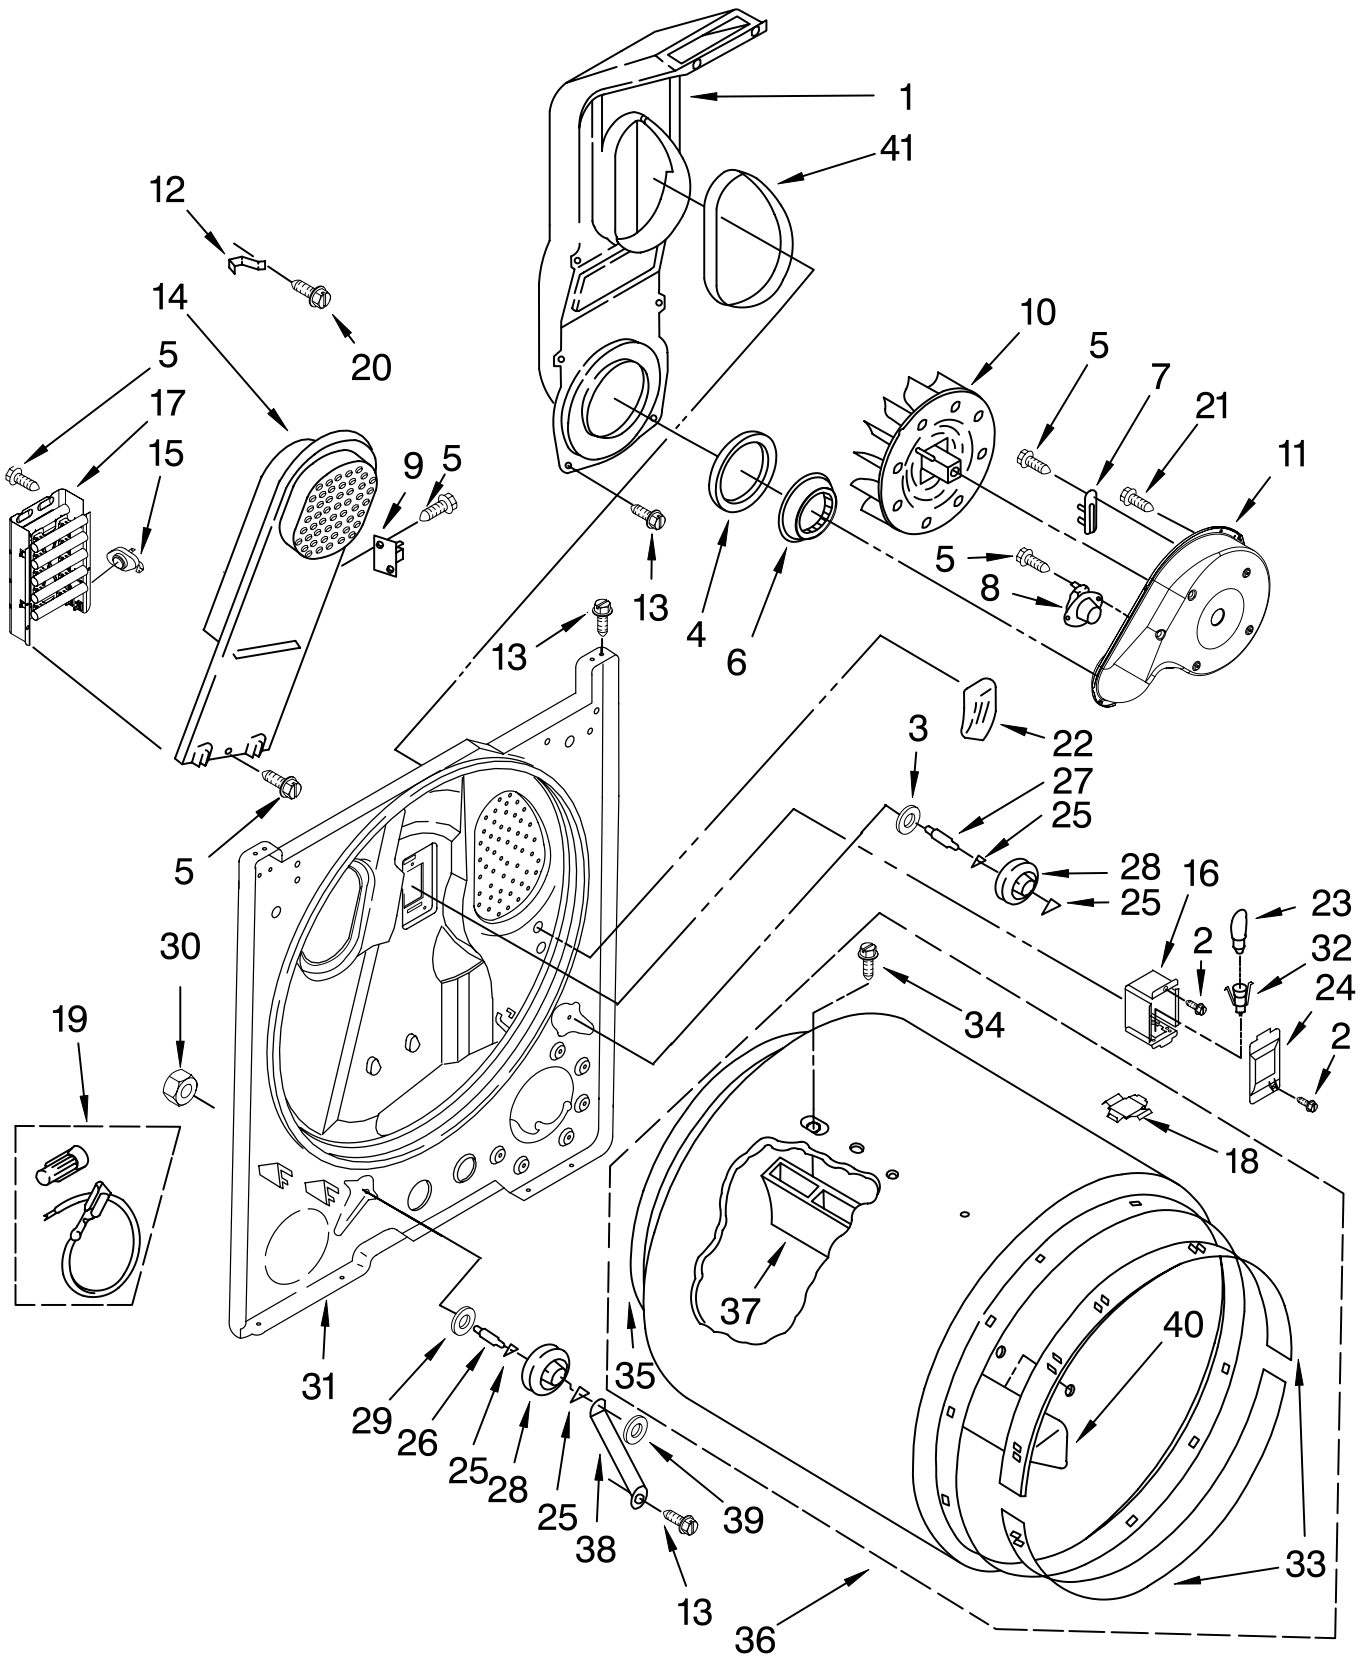

BULKHEAD PARTS

For Model: MED5800TW1
(White)

FOR ORDERING INFORMATION REFER TO PARTS PRICE LIST

BULKHEAD PARTS

For Model: MED5800TW1

(White)

Illus. No.	Part No.	DESCRIPTION
1	348368	Lint Chute Assembly
2	487909	Screw, 8-15 x 1/2
3	3388703	Washer-Support
4	347139	Seal, Lint Chute
5	90767	Screw, 8-18 x 3/8
6	696302	Shield, Exhaust
7	3392519	Fuse, Thermal (91 C)
8	8318268	Thermostat, Internal-Bias
9	3977393	Thermal Cut-Off (Includes Item 15)
10	694089	Wheel, Blower
11	8577230	Housing, Blower
12	3398161	Clip
13	343641	Screw, 10-16 x 1/2
14	8541818	Box, Heater
15	3977767	Thermostat, 221°F (105°C)
16	3977373	Bracket, Drum Light
17	3403585	Element, Heater
18	8066086	Drum Hole Plug
19	279457	Wire Kit, Terminal (For Heater Element Wiring Harness Repair)
20	489463	Screw, 8-18 x 5/8
21	3390647	Screw, 8-18 x 1/2
22	3976479	Pad, Sensor
23	3406126	Bulb
24	3402841	Lens, Drum Light
25	690997	Ring, Tri
26	3399506	Shaft, L.H.
27	3399507	Shaft, R.H.
28	3397590	Roller, Support
29	348197	Washer, Support
30	3359452	Nut, 3/8-16
31	3403414	Bulkhead
32	W10136369	Socket Assembly
33	692526	Ring, Bearing (2)
34	W10109200	Screw, 11-16 x 3/4
35	3406130	Seal, Rear Drum
36	695587	Drum Assembly
37	692490	Baffle, Drum (2)
38	3976434	Bracket, Support
39	90296	Clip
40	3403636	Baffle, Drum (1)
41	339956	Seal

FOR ORDERING INFORMATION REFER TO PARTS PRICE LIST