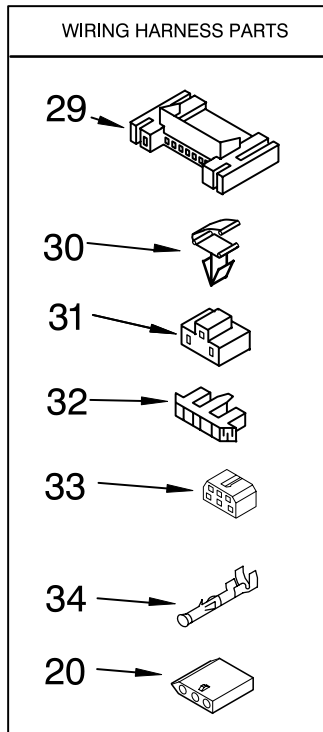

For Model: MED5800TW1
(White)

FOR ORDERING INFORMATION REFER TO PARTS PRICE LIST

TOP AND CONSOLE PARTS

For Model: MED5800TW1
(White)

Illus. No.	Part No.	DESCRIPTION	Illus. No.	Part No.	DESCRIPTION	Illus. No.	Part No.	DESCRIPTION
1		Literature Parts	10	W10117655	Switch, Push-To-Start	22	3391885	Connector, Edge
	W10089171	Sheet, Cycle Feature	11	W10086711	Console & Shell Assembly (Includes Items 12 & 13)	23	8558178	Control, Electronic
	W10088770	Use & Care Guide	12	8312709	Clip, Console	24	343641	Screw, 10-16 x 1/2
	8578889	Wiring Diagram	13	W10112569	Badge Assembly	25	W10110993	Harness, Wiring
2	W10112577	Panel, Rear	14	8536939	Clip, Spring	26	8565972	Screen, Lint
3	693995	Screw, 8-18 x 3/8	15	W10110035	Knob, Control (3)	27	688983	Screw, 8-18 x 5/8
4	W10113080	Wire, Jumper Buzzer On/Off	16	W10110036	Timer Knob Assembly	28	W10112599	Top
5	8566184	Timer, 60 Hz.	17	337686	Screw, 8-18 x 3/4	29	3395683	Connector (Motor)
6	3405156	Switch, Rotary Twist Mount	18	W10112578	Bracket, Harness	30	3394427	Clip, Harness
7	694419	Buzzer, Mini	19	W10112603	Seal, Harness	31	3401144	Connector (PTS Relay)
8	8533971	Screw, 8-18 x 5/16	20	3936144	Connector	32	3397269	Connector (Timer)
9	8578354	Switch, Temperature	21	237446	Washer (Top/Chute)	33	3347243	Connector, 6-Circuit
						34	94614	Terminal

FOR ORDERING INFORMATION REFER TO PARTS PRICE LIST