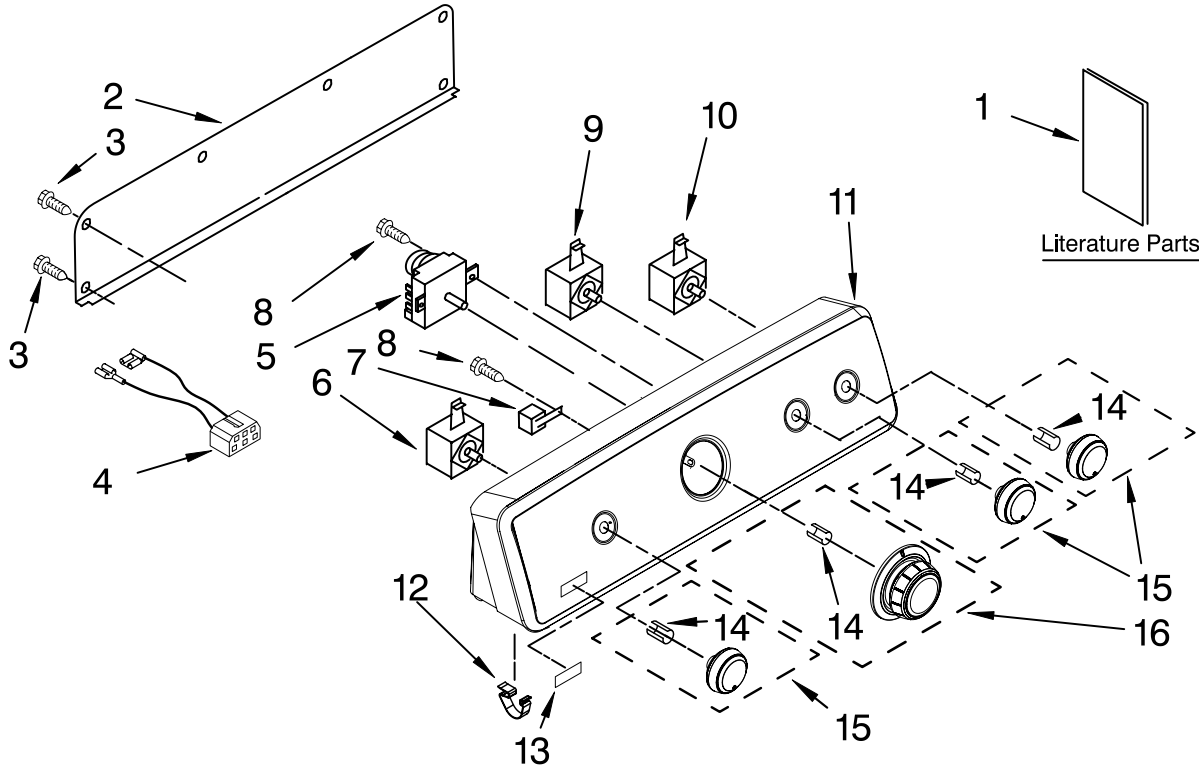

For Model: MED5800TW1
(White)

FOR ORDERING INFORMATION REFER TO PARTS PRICE LIST

TOP AND CONSOLE PARTS

For Model: MED5800TW1
(White)

Illus. No.	Part No.	DESCRIPTION	Illus. No.	Part No.	DESCRIPTION	Illus. No.	Part No.	DESCRIPTION
1		Literature Parts	10	W10117655	Switch, Push-To-Start	22	3391885	Connector, Edge
	W10089171	Sheet, Cycle Feature	11	W10086711	Console & Shell Assembly (Includes Items 12 & 13)	23	8558178	Control, Electronic
	W10088770	Use & Care Guide	12	8312709	Clip, Console	24	343641	Screw, 10-16 x 1/2
	8578889	Wiring Diagram	13	W10112569	Badge Assembly	25	W10110993	Harness, Wiring
2	W10112577	Panel, Rear	14	8536939	Clip, Spring	26	8565972	Screen, Lint
3	693995	Screw, 8-18 x 3/8	15	W10110035	Knob, Control (3)	27	688983	Screw, 8-18 x 5/8
4	W10113080	Wire, Jumper Buzzer On/Off	16	W10110036	Timer Knob Assembly	28	W10112599	Top
5	8566184	Timer, 60 Hz.	17	337686	Screw, 8-18 x 3/4	29	3395683	Connector (Motor)
6	3405156	Switch, Rotary Twist Mount	18	W10112578	Bracket, Harness	30	3394427	Clip, Harness
7	694419	Buzzer, Mini	19	W10112603	Seal, Harness	31	3401144	Connector (PTS Relay)
8	8533971	Screw, 8-18 x 5/16	20	3936144	Connector	32	3397269	Connector (Timer)
9	8578354	Switch, Temperature	21	237446	Washer (Top/Chute)	33	3347243	Connector, 6-Circuit
						34	94614	Terminal

FOR ORDERING INFORMATION REFER TO PARTS PRICE LIST