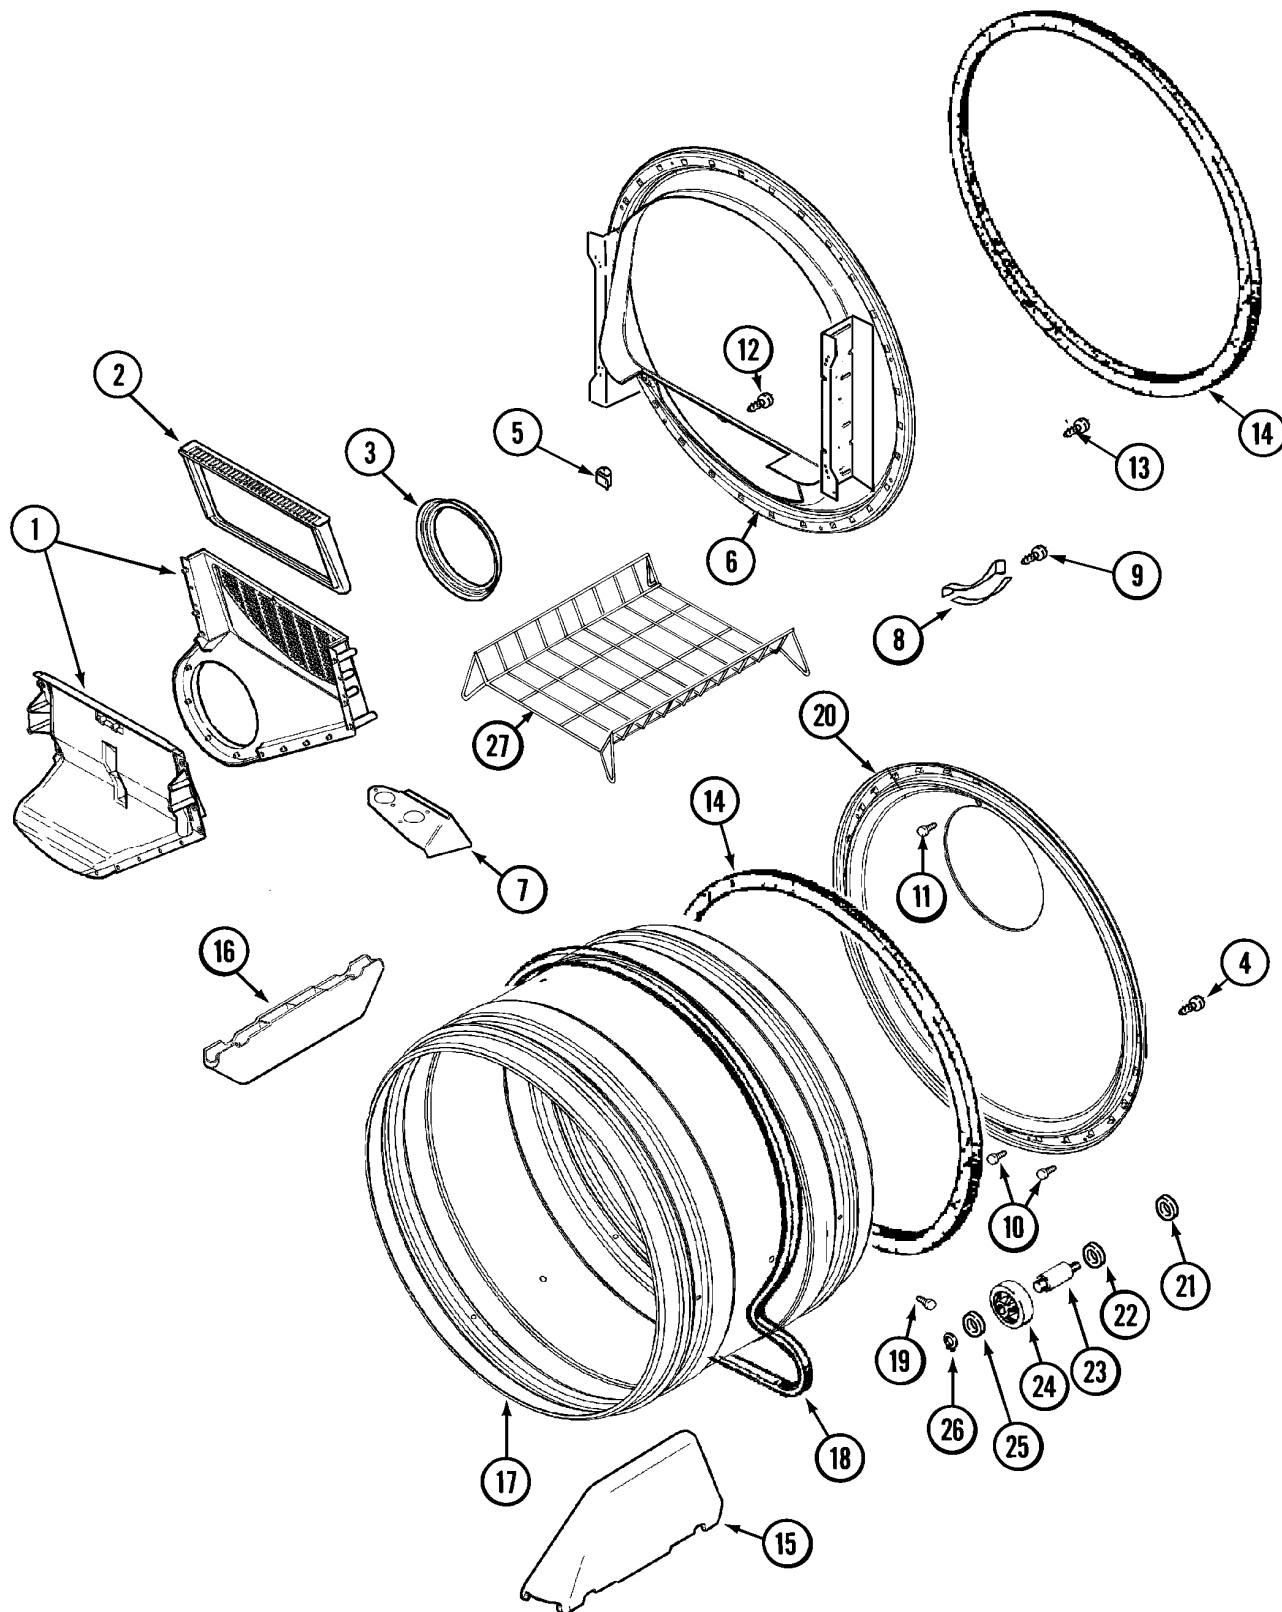

*Color Code (-)=Not Shown #=Series, Serial Prefix or Run No., N=Not Available

Section: WIRING INFORMATION

Model: MDG9206AWW

15002304

Section: TUMBLER

Model: MDG9206AWW

LD13-43

Section: TUMBLER

No.	Part No.	Description	Series	Qty
1	33001799	OUTLET DUCT ASSEMBLY Note: OUTLET DUCT ASSEMBLY	10	1
2	33001808	FILTER, LINT	10	1
3	33001758	SEAL, BLOWER	10	1
4	33002190	SCREW (#10-3/8")	10	4
5	310376	CLIP, WIRE HARNESS	10	1
6	33001802	FRONT, TUMBLER (W/SEAL)	10	1
8	306508	TUMBLER BEARING KIT	10	2
9	210720	RIVET Note: RIVET, TUMBLER	10	4
10	22001996	SCREW Note: SCREW, INLET DUCT	10	2
11	210932	SCREW, #8 X 9/16 CTSK Note: SCREW, INLET DUCT	10	1
12 N	312311	SCREW----NA Note: SCREW, OUTLET DUCT (PHILLIPS)	10	1
13	33001855	SCREW (HEX HEAD) Note: SCREW, DUCT TO TUMBLER (HEX)	10	4
14	33001807	SEAL, TUMBLER	10	2
15	33001756	BAFFLE (TALL)	10	2
16	33001755	BAFFLE (SHORT)	10	1
17	33001889	TUMBLER	10	1
18	33001777	BELT, TUMBLER	10	1
19	33001788	SCREW, BAFFLE	10	6
20	33001801	BACK, TUMBLER (W/SEAL)	10	1
21	33001443	NUT, HEX (ROLLER SHAFT)	10	2
22	313347	WASHER, SPRING (ROLLER SHAFT)	10	2
23	312948	SHAFT, TUMBLER ROLLER	10	2
24	303373	BEARING & ROLLER ASSEMBLY Note: ROLLER (W/BEARING)	10	2
25	312535	WASHER, ROLLER SHAFT	10	2
26	410233	RING, RETAINING	10	2
-	33001917	RACK, DRYING	10	1