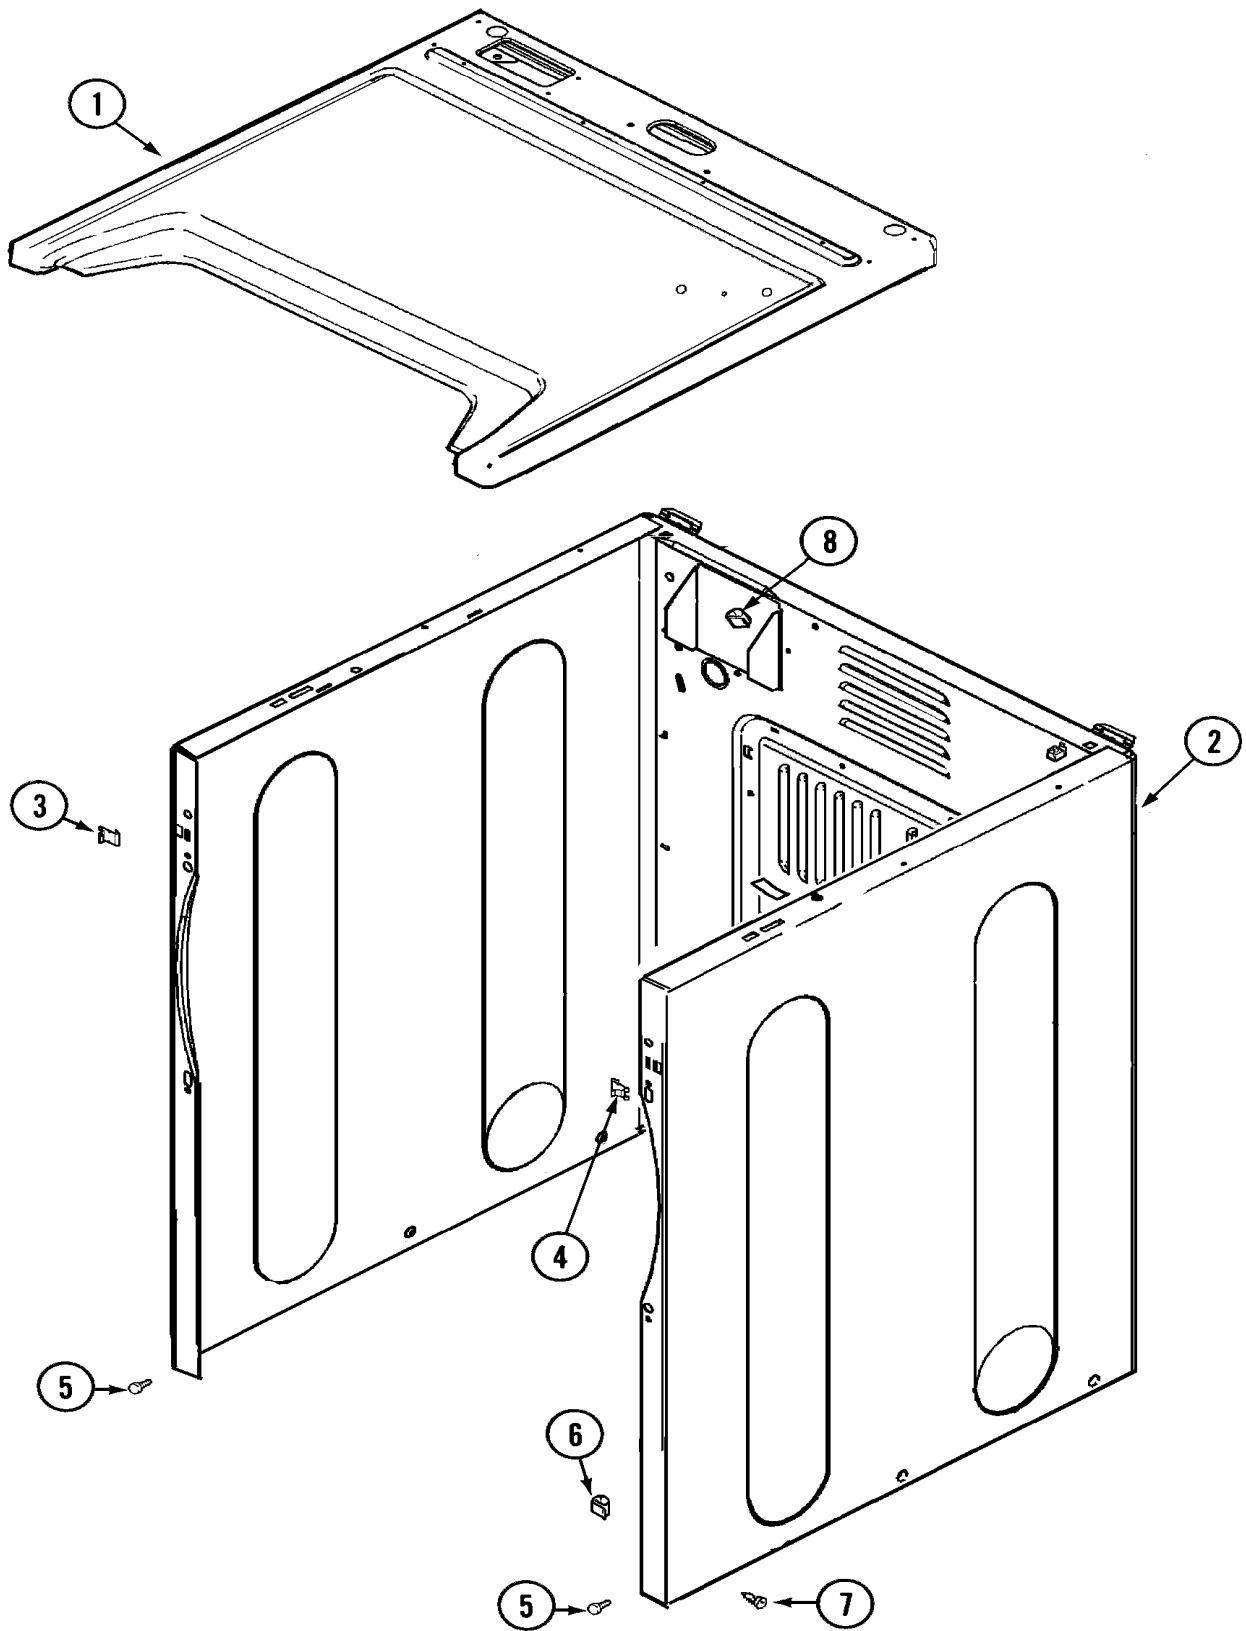

Section: CONTROL PANEL

Model: MDG9206AWW

LD11-99

Section: CONTROL PANEL

No.	Part No.	Description	Series	Qty
1	33001918	PANEL, CONTROL (WHT)	10	1
-	22002339	SCREW Note: SCREW, CONTROL PANEL	10	3
2	33001621	SKIRT, TIMER DIAL (WHT)	10	1
3	22001659	TIMER KNOB - GREY	10	1
4	22001664	TIMER KNOB INSERT/CAP (WHT)	10	1
5	33001619	BUTTON, PUSH TO START (WHT)	10	1
6	33001690	SCREW, TIMER	10	2
7	33001624	TIMER	10	1
8	33001806	BACK, CONSOLE PANEL	10	1
-	216423	SCREW Note: SCREW, CONSOLE BACK PANEL	10	2
9	22002285	CONSOLE (WHT)	10	1
10	216423	SCREW Note: SCREW, NON-ADJUSTABLE BUZZER	10	1
11	33001623	BUZZER, NON-ADJUSTABLE	10	1
12	33001861	SWITCH, PUSH TO START (WHT) Note: SWITCH, PUSH TO START (WHT)	10	1
13	33001923	WIRE HARNESS, MAIN	10	1
14	33001643	SWITCH, TEMPERATURE (GAS)	10	1
15	22001663	KNOB, SELECTOR SWITCH (WHT)	10	1
-	33002531	MANUAL, USE & CARE (FRC)	10	1
-	33002457	MANUAL, USE & CARE	10	1

*Color Code (-)=Not Shown #=Series, Serial Prefix or Run No., N=Not Available

Section: CABINET-FRONT

Model: MDG9206AWW

LD12-57

Section: CABINET-FRONT

No.	Part No.	Description	Series	Qty
1	33001896	COVER, TOP (WHT)	10	1
2	N 33001897	CABINET (WHT)	10	1
3	22002049	CLIP Note: CLIP, FRONT PANEL	10	2
4	213280	FRONT PANEL BRACKET/FASTENER Note: RETAINER, FRONT PANEL	10	2
5	22001995	SCREW Note: SCREW, FRONT PANEL	10	2
6	310376	CLIP, WIRE HARNESS	10	1
7	213007	SCREW, CABINET	10	6
8	310376	CLIP, WIRE HARNESS	10	1