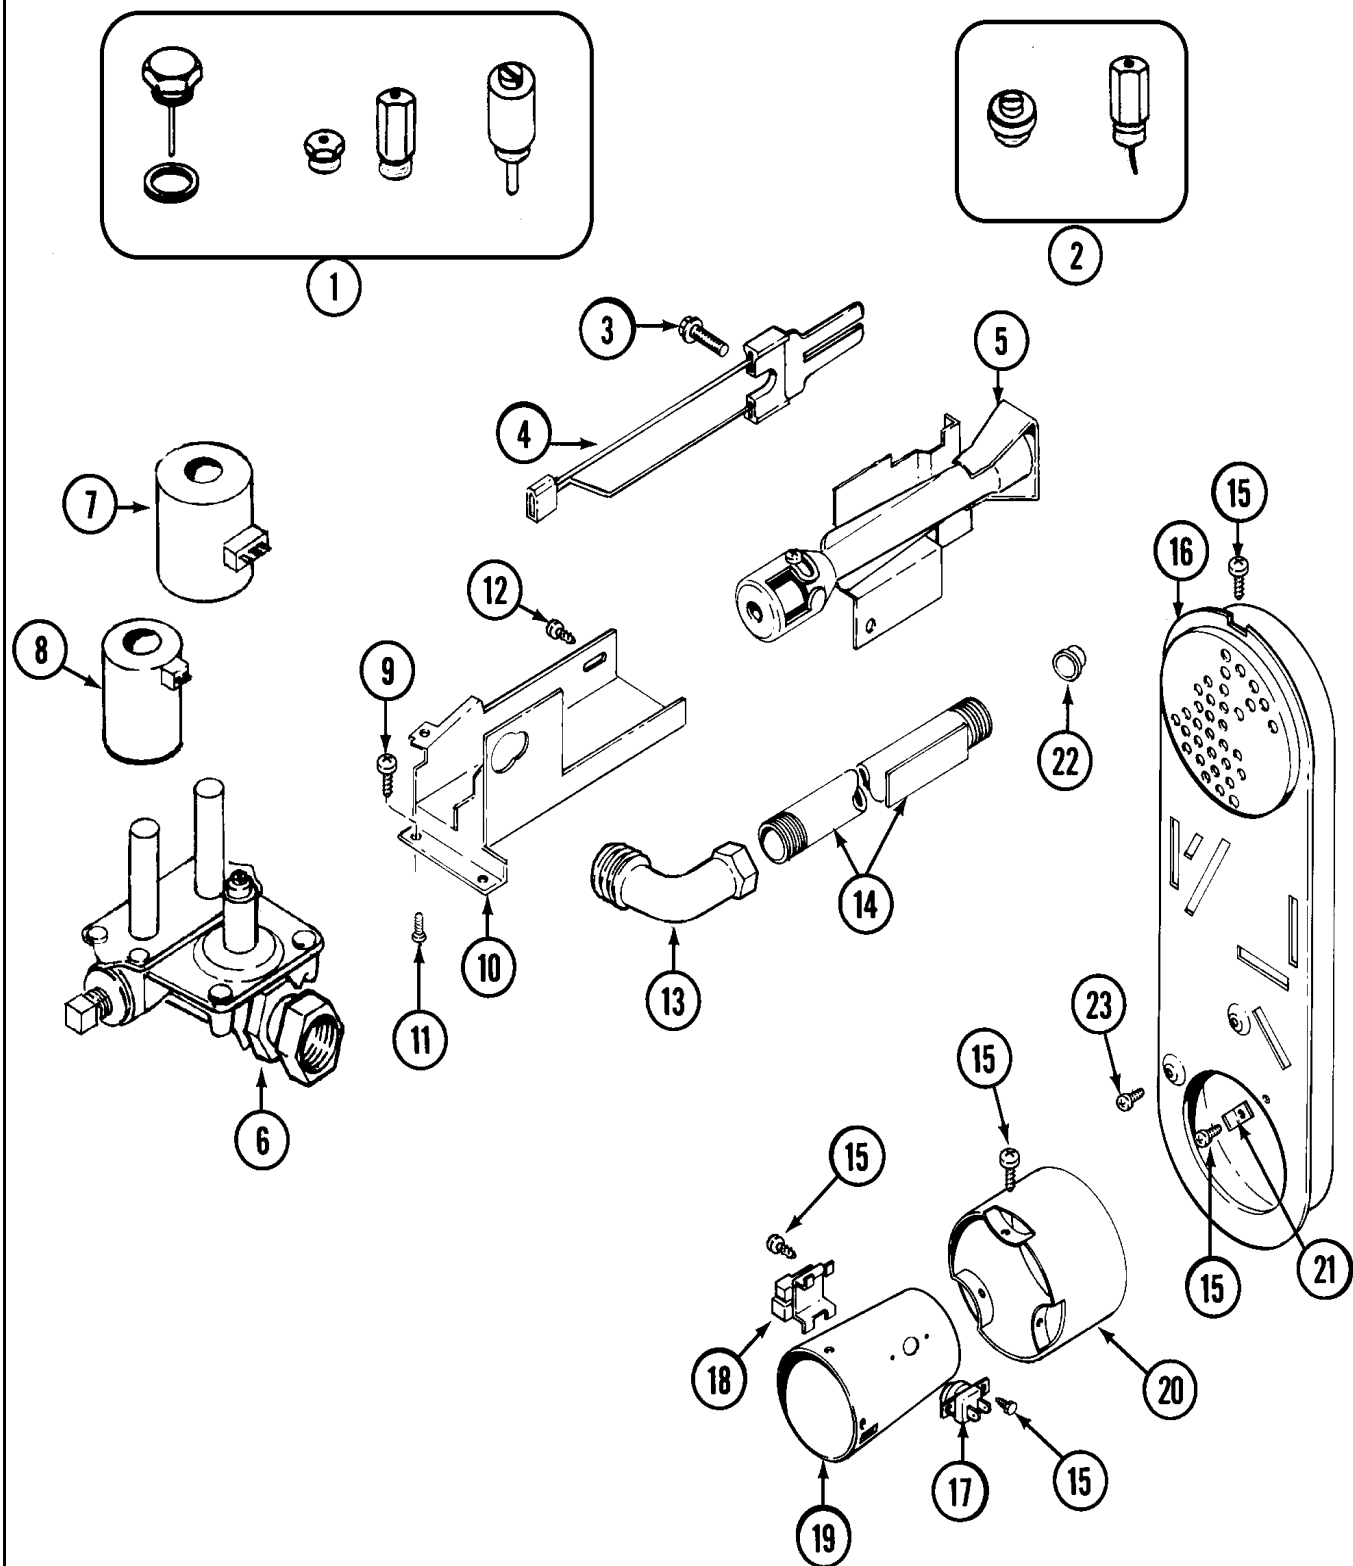

Section: GAS VALVE

Model: MDG9206AWW

CD14-5

Section: GAS VALVE

No.	Part No.	Description	Series	Qty
1	306195	CONVERSION KIT (NATURAL TO LP) Note: CONVERSION KIT (NAT. TO LP)	10	1
2	306204	CONVERSION KIT (LP TO NATURAL) Note: CONVERSION KIT (LP TO NAT.)	10	1
3	304971	SCREW Note: SCREW, IGNITER	10	1
4	304970	IGNITER ASSY, GAS VALVE	10	1
5	33001247	BURNER ASSY.	10	1
6	306176	VALVE, GAS	10	1
7	306106	COIL, HOLDING & BOOSTER	10	1
8	306105	COIL, SECONDARY	10	1
9	N 313561	SCREW----NA Note: SCREW, GAS VALVE	10	2
10	N 33001834	BRACKET, GAS VALVE----NA	10	1
11	314568	SCREW-GAS VALVE TO BRACKET Note: SCREW, GAS VALVE	10	1
11	314082	SCREW Note: SCREW, GAS VALVE	10	1
12	310632	SCREW Note: SCREW, GAS VALVE	10	1
13	33001842	CONNECTOR, ANGLE	10	1
14	33001735	PIPE & BRACKET ASSY.	10	1
15	211294	SCREW Note: SCREW, DUCT	10	7
16	33001810	DUCT ASSY., INLET (GAS) Note: INLET DUCT ASSEMBLY	10	1
17	303395	THERMOSTAT, HI-LIMIT (GAS)	10	1
18	303377	SENSOR, RADIANT	10	1
19	33001835	CONE ASSY., COMBUSTION	10	1
-	22001996	SCREW Note: SCREW, COMBUSTION CONE ASSY.	10	2
20	303841	CONE, EXTENSION (COMBUSTION)	10	1
21	312890	RETAINER, HEATER CHAMBER	10	1
-	22001996	SCREW Note: SCREW, HEATER CHAMBER RETAINER	10	2
22	33001693	CAP, GAS PIPE	10	1
23	22001996	SCREW Note: SCREW, DUCT	10	4

*Color Code (-)=Not Shown #=Series, Serial Prefix or Run No., N=Not Available