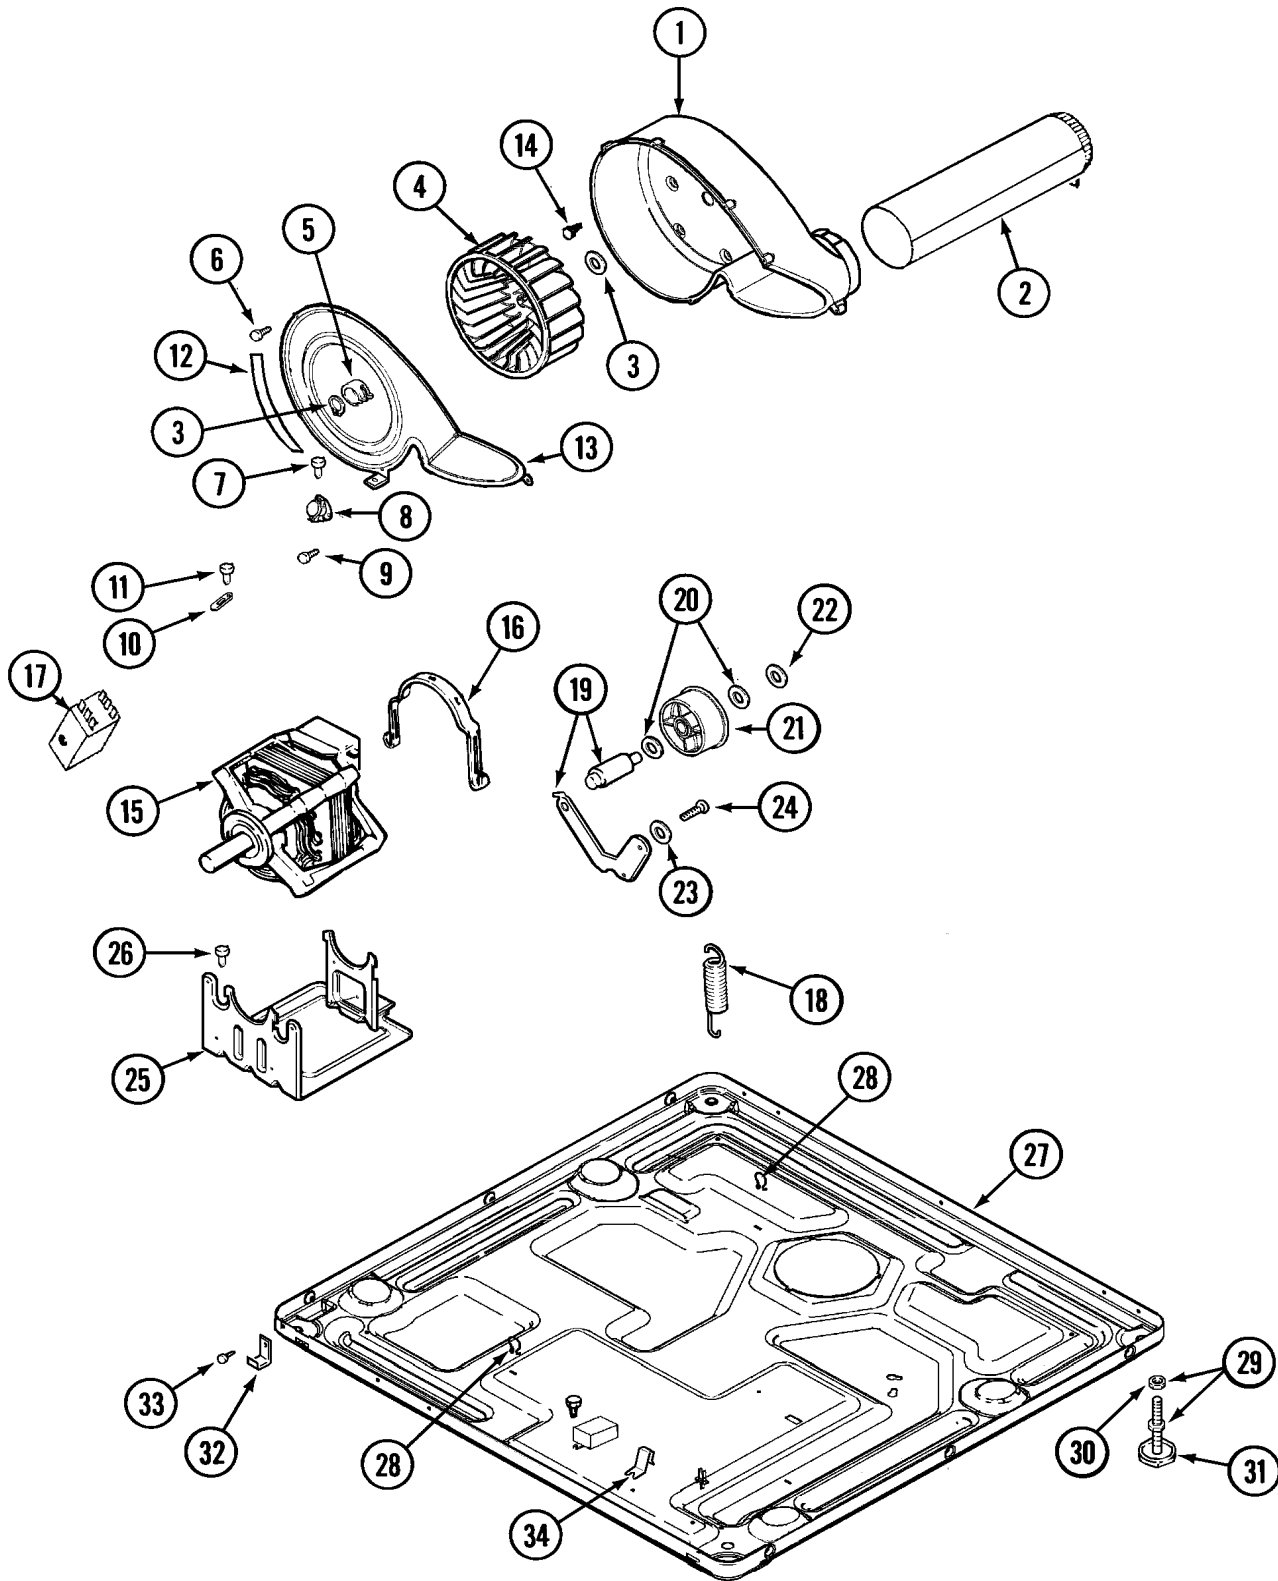

*Color Code (-)=Not Shown #=Series, Serial Prefix or Run No., N=Not Available

Section: MOTOR DRIVE

Model: MDG9206AWW

CD17-12

Section: MOTOR DRIVE

No.	Part No.	Description	Series	Qty
1	33001789	HOUSING, BLOWER	10	1
2	33001800	DUCT ASSY., EXHAUST	10	4
-	22001995	SCREW Note: SCREW, EXHAUST DUCT ASSEMBLY	10	1
3	410233	RING, RETAINING	10	2
4	33001790	WHEEL, BLOWER	10	1
5	312967	CLAMP, BLOWER HOUSING	10	1
6	33001855	SCREW (HEX HEAD) Note: SCREW, HOUSING COVER	10	8
7	N 313561	SCREW----NA Note: SCREW, HOUSING COVER	10	1
8	307250	THERMOSTAT, MULTI-TEMP (GAS) Note: THERMOSTAT, MULTI-TEMP.	10	1
9	22001996	SCREW Note: SCREW, THERMOSTAT	10	2
10	33001762	FUSE, THERMAL (W' BRACKET)	10	1
11	314848	SCREW Note: SCREW, THERMAL CUT-OFF	10	1
12	N 33001772	SEAL, BLOWER COVER	10	1
13	N 33001873	COVER, BLOWER HOUSING----NA	10	1
14	314818	SCREW Note: SCREW, BLOWER HOUSING	10	4
15	33002237	MOTOR (W/PULLEY)	13	1
15	33002478	MOTOR	28	1
15	33001853	MOTOR (W/PULLEY)	10	1
15	33002462	MOTOR (120V 60HZ)	26	1
16	015825	CLIP, MOTOR	10	2
17	33001854	SWITCH, MOTOR	10	1
18	33002157	GROMMET	10	1
18	33002460	SPRING, IDLER Note: SPRING & PLUG KIT 33002459	25	1
-	33002461	PLUG FOR SPRING	25	1
18	33001754	SPRING, IDLER	10	1
19	33001840	IDLER ARM & SHAFT ASSY.	10	1
20	312527	WASHER, IDLER SHAFT (QTY-1)	10	2
21	33001783	BEARING, IDLER ASSEMBLY	10	1
22	312958	RETAINING RING, IDLER SHAFT	10	1
23	315772	SLEEVE, IDLER ARM	10	1
24	014874	SCREW	10	1
25	33002466	SUPPORT, MOTOR	25	1
25	33001752	SUPPORT, MOTOR	10	1
-	N 313561	SCREW----NA Note: SCREW, MOUNT TO BASE	25	1
26	N 313561	SCREW----NA Note: SCREW, MOTOR & BLOWER	10	2
27	N 33002465	BASE, (LWR)----NA	25	1
27	33001845	BASE	10	1
28	410490	SPRING, WIRE HARNESS	10	2
29	305086	ADJUSTABLE LEG & NUT	10	4
30	052740	NUT	10	4
31	314137	FOOT, RUBBER	10	4
32	22002239	CLIP, LOWER FRONT PANEL	10	2
33	310632	SCREW Note: SCREW, CLIP	10	2
34	22002244	CLIP, GROUNDING	10	1