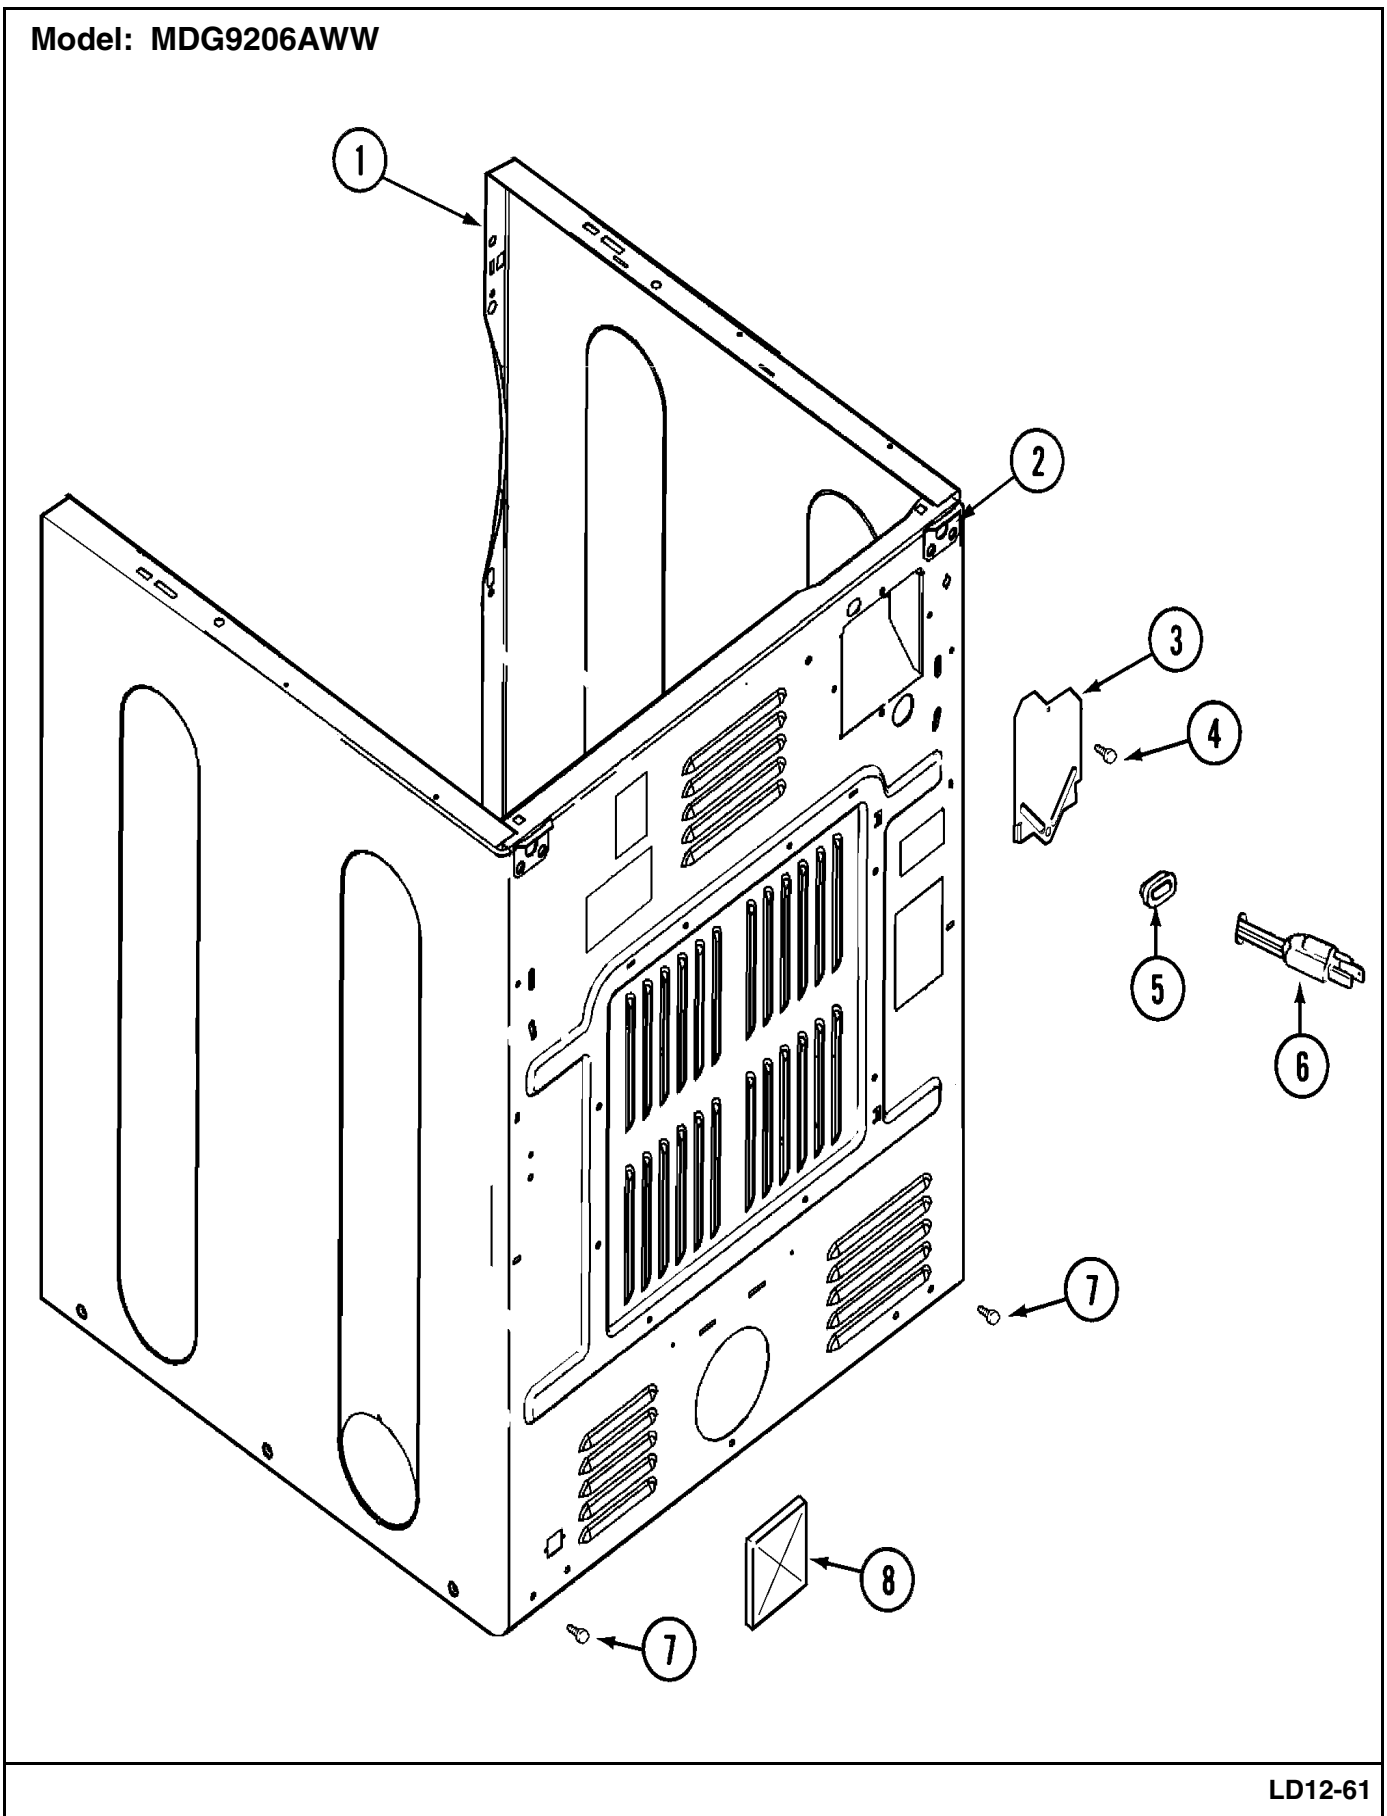

Section: CABINET-REAR

Model: MDG9206AWW

LD12-61

Section: CABINET-REAR

No.	Part No.	Description	Series	Qty
1	N 33001897	CABINET (WHT)	10	1
2	N 33001827	BRACKET, CABINET HINGE	10	2
3	33001795	COVER, TERMINAL BLOCK	10	1
4	22001995	SCREW Note: SCREW, TERMINAL BLOCK COVER	10	1
5	211881	GROMMET, CORD	10	1
6	33001246	CORD, POWER	10	1
7	22001995	SCREW Note: SCREW, CABINET	10	2

*Color Code (-)=Not Shown #=Series, Serial Prefix or Run No., N=Not Available