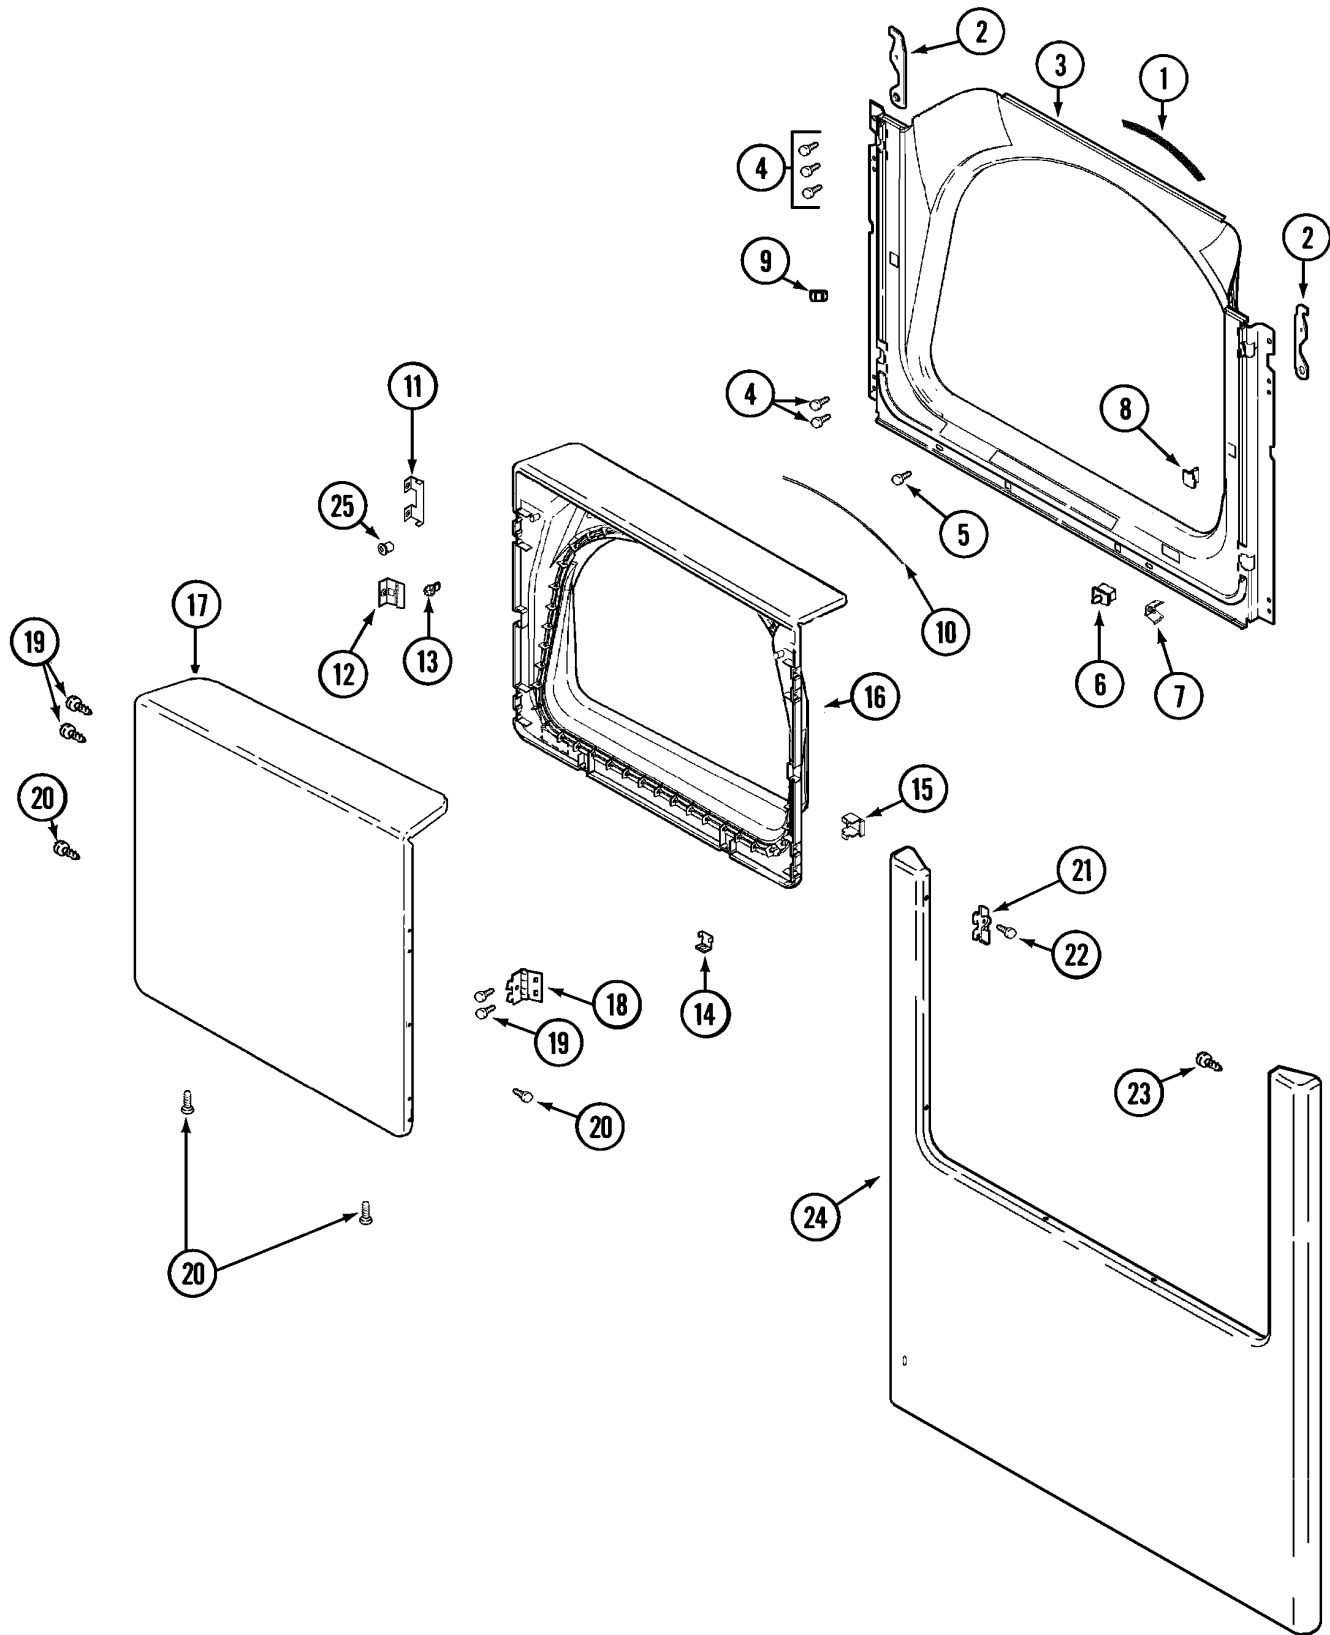

Section: DOOR

Model: MDG9206AWW

LD17-26

Section: DOOR

No.	Part No.	Description	Series	Qty
1	33001767	SEAL, SHROUD	10	1
2	22002247	HOOK, SECURITY	10	2
3	33001900	SHROUD (WHT)	10	1
4	22001995	SCREW Note: SCREW, TUMBLER FRONT & SHROUD	10	8
5	33001768	SCREW, SHROUD Note: SCREW, SHROUD & OUTLET DUCT	10	2
6	33001509	SWITCH, DOOR	10	1
7	33001760	BRACKET, HINGE	10	1
8	N 33001174	PLUG, DOOR CATCH	10	1
-	33001791	CATCH, DOOR (W/PLUG)	10	1
9	304578	CATCH, DOOR (FEMALE)	10	1
10	33002094	SEAL, DOOR	10	1
11	22002038	CLIP, DOOR (DOUBLE)	10	4
12	33001793	BRACKET, STRIKE	10	1
13	33001761	STRIKE, DOOR (MALE)	10	1
14	22002039	CLIP, DOOR (SINGLE)	10	2
15	33001763	PLUG, INNER DOOR	10	1
16	33001899	DOOR, INNER (WHT)	10	1
17	33001904	DOOR, OUTER (WHT)	10	1
-	22001817	SHEET, SOUND DAMPER (FT. PNL)	10	1
18	33001759	HINGE, DOOR	10	2
19	22002062	SCREW	10	4
20	22002063	SCREW #8-18AB WAFER HD	10	8
21	33001764	COVER, HINGE HOLE (WHT)	10	2
22	33001787	SCREW, HINGE Note: SCREW, HINGE HOLE COVER	10	2
23	22002012	SCREW, HINGE Note: SCREW, HINGE BRACKET	10	2
24	33001901	PANEL, FRONT (WHT)	10	1
25	33001771	BUSHING, INNER DOOR	10	2

*Color Code (-)=Not Shown #=Series, Serial Prefix or Run No., N=Not Available