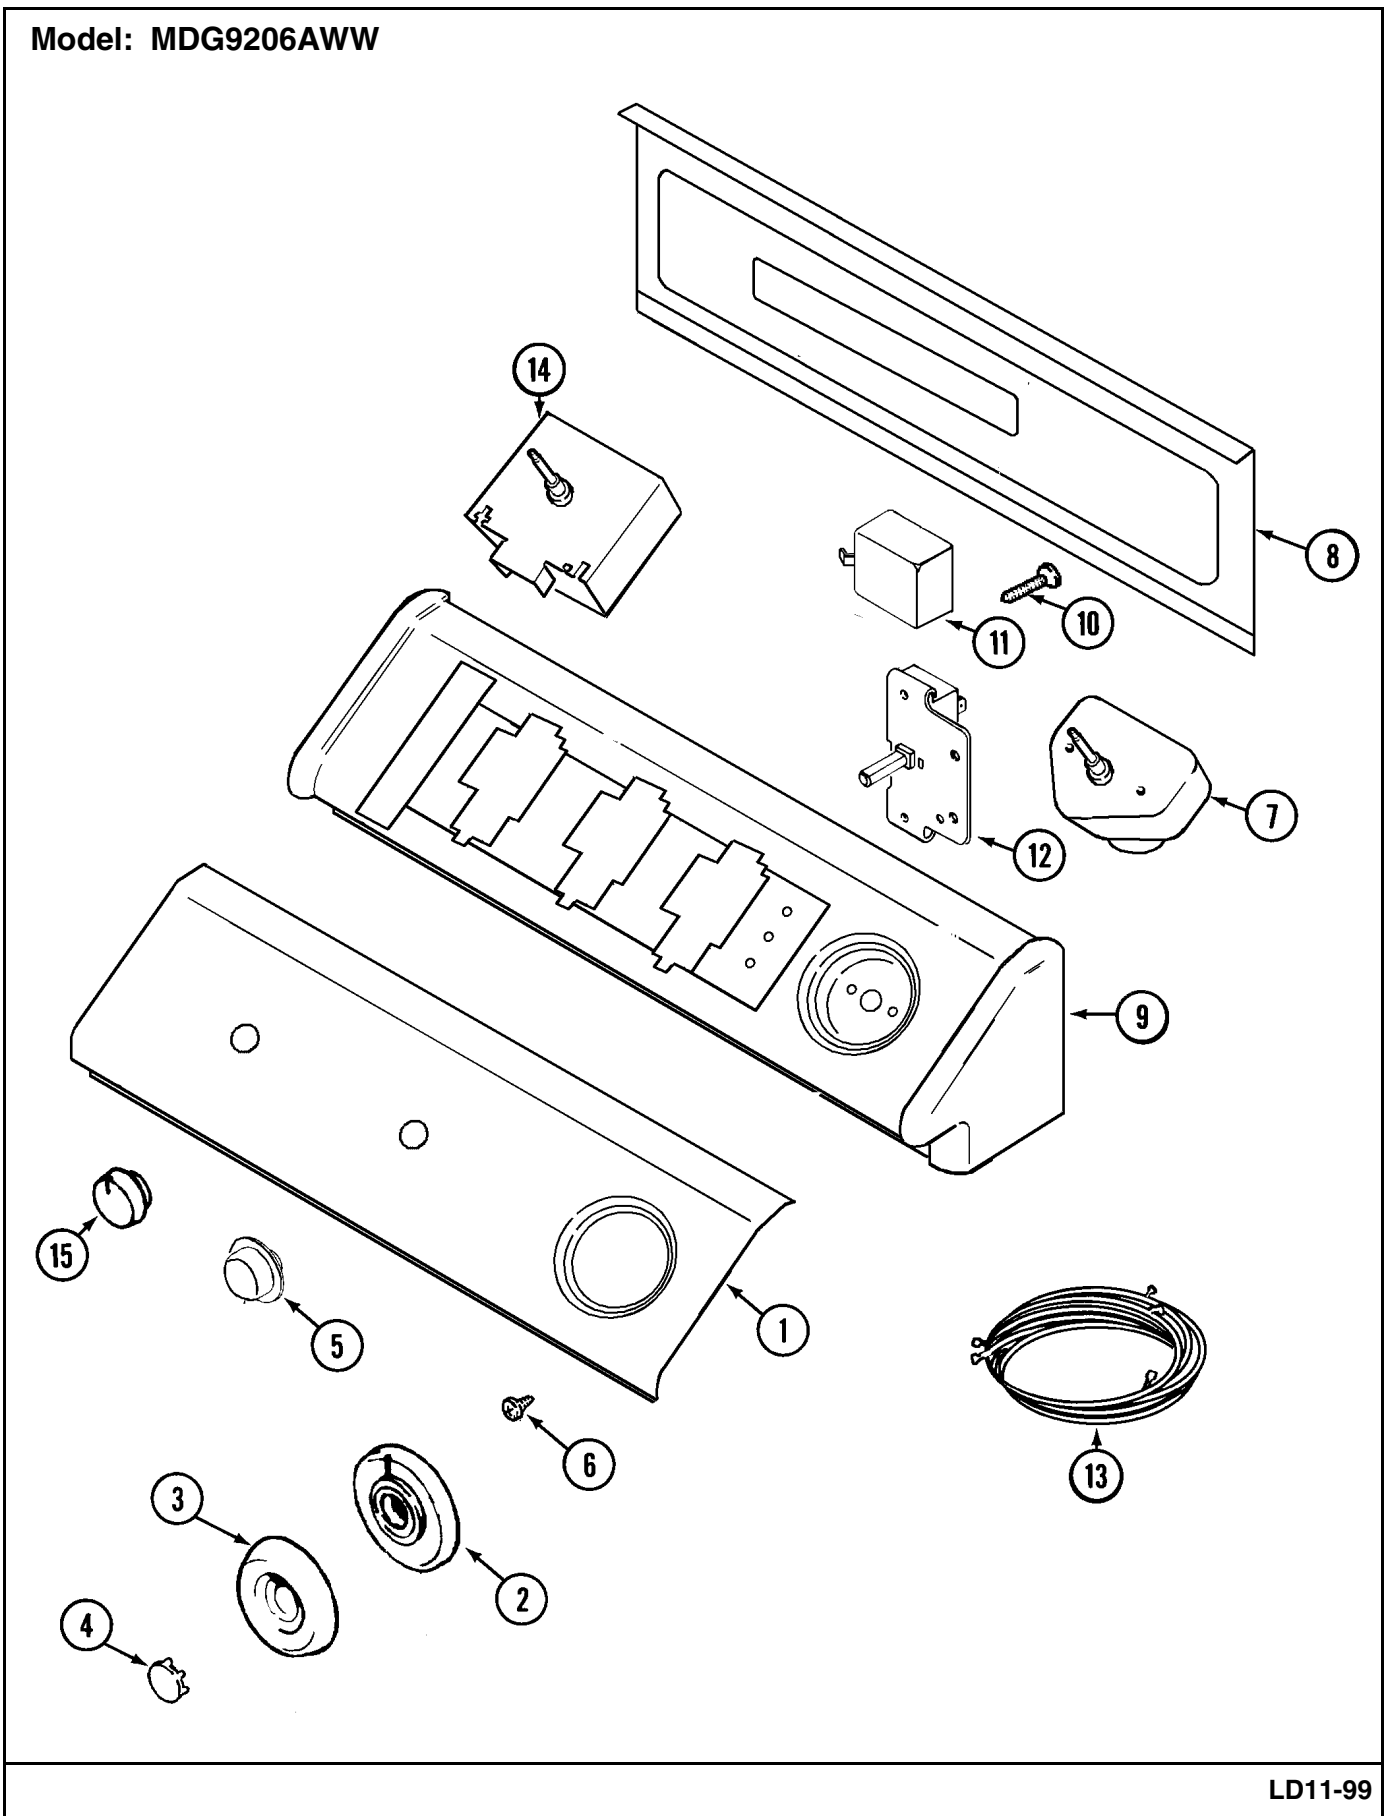

DRYER

Repair Parts List

MODEL NUMBER
MDG9206AWW

When requesting service or ordering parts, always provide the following information:

- Product Type
- Part Number
- Model Number
- Part Description

MAYTAG®

©2005 Maytag Services

Section: CONTROL PANEL

Model: MDG9206AWW

LD11-99

Section: CONTROL PANEL

No.	Part No.	Description	Series	Qty
1	33001918	PANEL, CONTROL (WHT)	10	1
-	22002339	SCREW Note: SCREW, CONTROL PANEL	10	3
2	33001621	SKIRT, TIMER DIAL (WHT)	10	1
3	22001659	TIMER KNOB - GREY	10	1
4	22001664	TIMER KNOB INSERT/CAP (WHT)	10	1
5	33001619	BUTTON, PUSH TO START (WHT)	10	1
6	33001690	SCREW, TIMER	10	2
7	33001624	TIMER	10	1
8	33001806	BACK, CONSOLE PANEL	10	1
-	216423	SCREW Note: SCREW, CONSOLE BACK PANEL	10	2
9	22002285	CONSOLE (WHT)	10	1
10	216423	SCREW Note: SCREW, NON-ADJUSTABLE BUZZER	10	1
11	33001623	BUZZER, NON-ADJUSTABLE	10	1
12	33001861	SWITCH, PUSH TO START (WHT) Note: SWITCH, PUSH TO START (WHT)	10	1
13	33001923	WIRE HARNESS, MAIN	10	1
14	33001643	SWITCH, TEMPERATURE (GAS)	10	1
15	22001663	KNOB, SELECTOR SWITCH (WHT)	10	1
-	33002531	MANUAL, USE & CARE (FRC)	10	1
-	33002457	MANUAL, USE & CARE	10	1

*Color Code (-)=Not Shown #=Series, Serial Prefix or Run No., N=Not Available

Section: CABINET-FRONT

Model: MDG9206AWW

LD12-57

Section: CABINET-FRONT

No.	Part No.	Description	Series	Qty
1	33001896	COVER, TOP (WHT)	10	1
2	N 33001897	CABINET (WHT)	10	1
3	22002049	CLIP Note: CLIP, FRONT PANEL	10	2
4	213280	FRONT PANEL BRACKET/FASTENER Note: RETAINER, FRONT PANEL	10	2
5	22001995	SCREW Note: SCREW, FRONT PANEL	10	2
6	310376	CLIP, WIRE HARNESS	10	1
7	213007	SCREW, CABINET	10	6
8	310376	CLIP, WIRE HARNESS	10	1