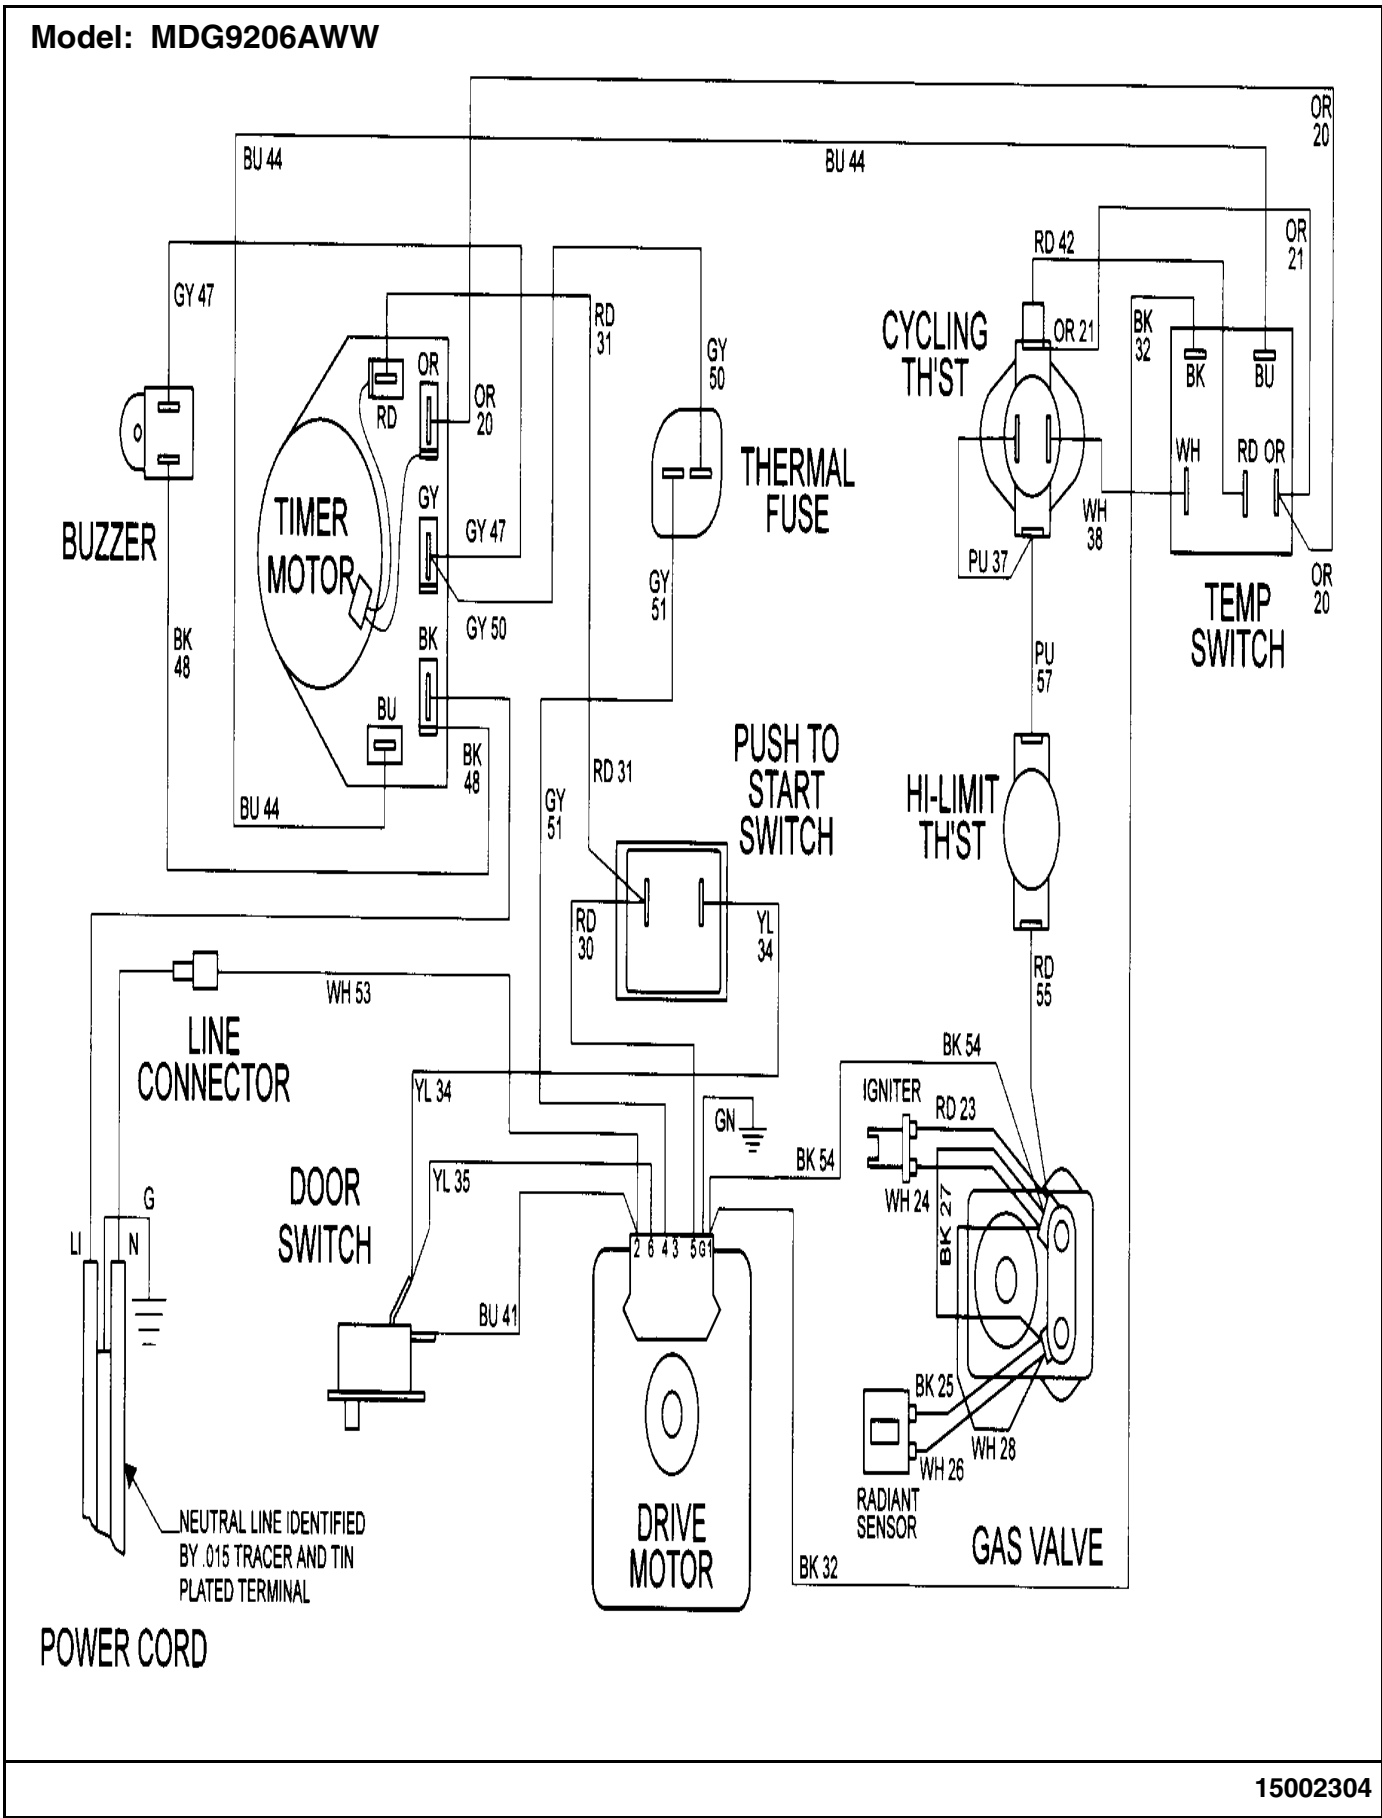

*Color Code (-)=Not Shown #=Series, Serial Prefix or Run No., N=Not Available

Section: GAS VALVE

Model: MDG9206AWW

CD14-5

Section: GAS VALVE

No.	Part No.	Description	Series	Qty
1	306195	CONVERSION KIT (NATURAL TO LP) Note: CONVERSION KIT (NAT. TO LP)	10	1
2	306204	CONVERSION KIT (LP TO NATURAL) Note: CONVERSION KIT (LP TO NAT.)	10	1
3	304971	SCREW Note: SCREW, IGNITER	10	1
4	304970	IGNITER ASSY, GAS VALVE	10	1
5	33001247	BURNER ASSY.	10	1
6	306176	VALVE, GAS	10	1
7	306106	COIL, HOLDING & BOOSTER	10	1
8	306105	COIL, SECONDARY	10	1
9	N 313561	SCREW----NA Note: SCREW, GAS VALVE	10	2
10	N 33001834	BRACKET, GAS VALVE----NA	10	1
11	314568	SCREW-GAS VALVE TO BRACKET Note: SCREW, GAS VALVE	10	1
11	314082	SCREW Note: SCREW, GAS VALVE	10	1
12	310632	SCREW Note: SCREW, GAS VALVE	10	1
13	33001842	CONNECTOR, ANGLE	10	1
14	33001735	PIPE & BRACKET ASSY.	10	1
15	211294	SCREW Note: SCREW, DUCT	10	7
16	33001810	DUCT ASSY., INLET (GAS) Note: INLET DUCT ASSEMBLY	10	1
17	303395	THERMOSTAT, HI-LIMIT (GAS)	10	1
18	303377	SENSOR, RADIANT	10	1
19	33001835	CONE ASSY., COMBUSTION	10	1
-	22001996	SCREW Note: SCREW, COMBUSTION CONE ASSY.	10	2
20	303841	CONE, EXTENSION (COMBUSTION)	10	1
21	312890	RETAINER, HEATER CHAMBER	10	1
-	22001996	SCREW Note: SCREW, HEATER CHAMBER RETAINER	10	2
22	33001693	CAP, GAS PIPE	10	1
23	22001996	SCREW Note: SCREW, DUCT	10	4

*Color Code (-)=Not Shown #=Series, Serial Prefix or Run No., N=Not Available

Section: WIRING INFORMATION

Model: MDG9206AWW

15002304

Section: TUMBLER

Model: MDG9206AWW

LD13-43

Section: TUMBLER