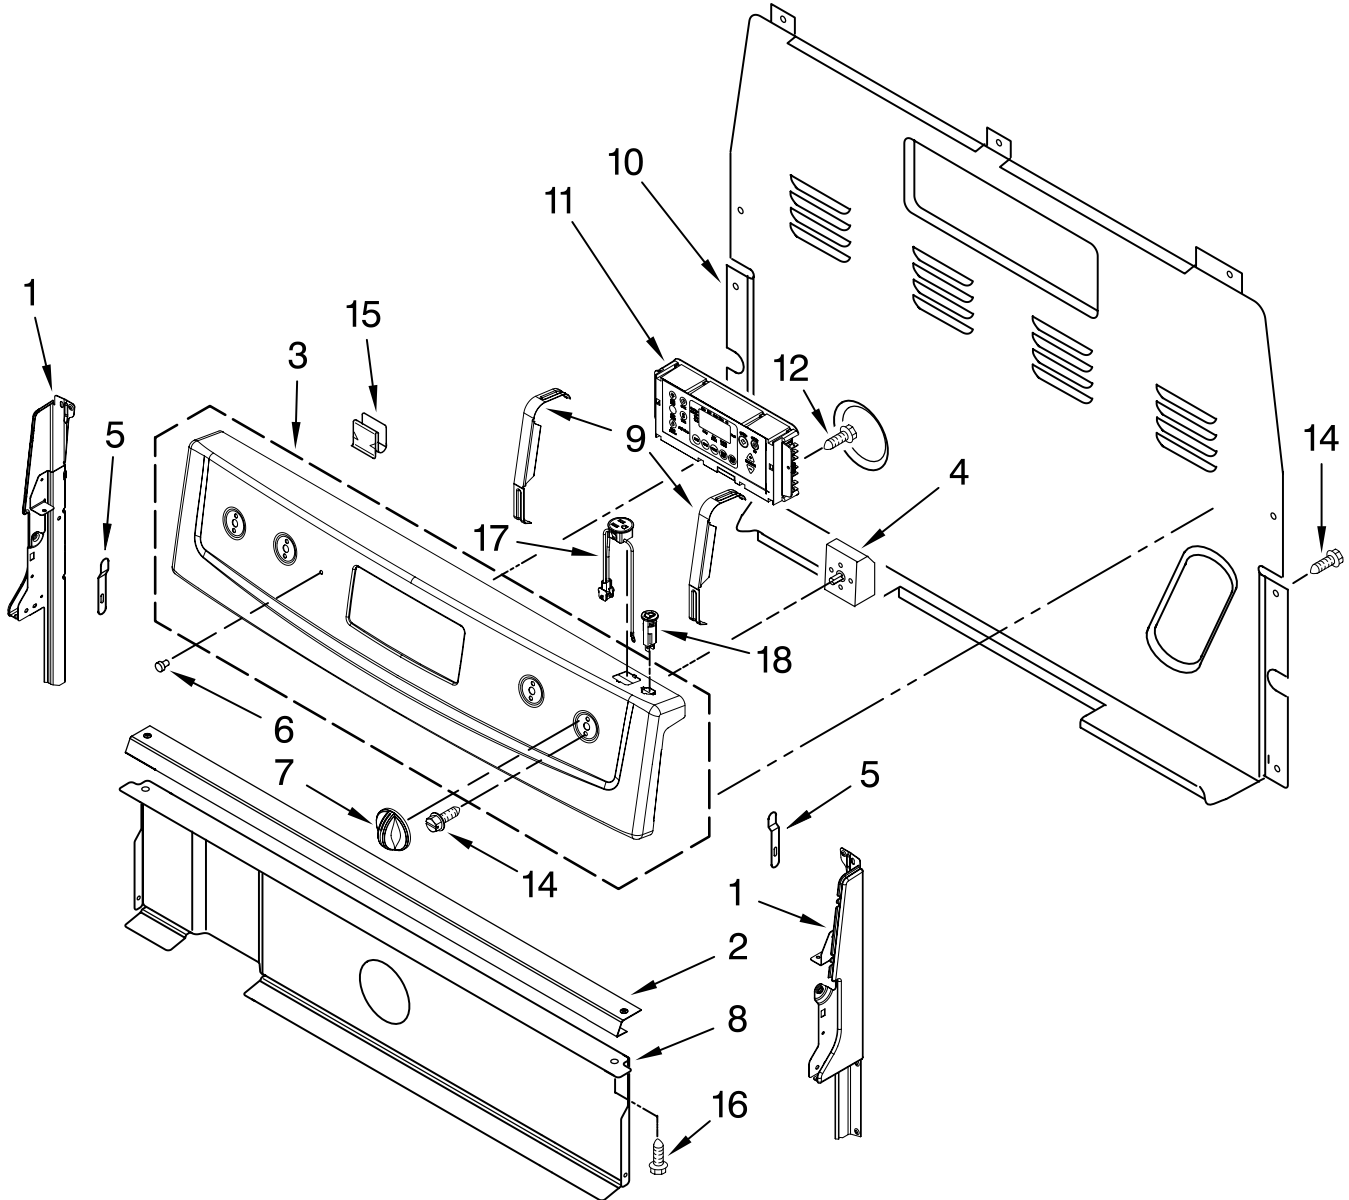

CONTROL PANEL PARTS

For Models: YMER7651WW1, YMER7651WB1, YMER7651WS1
(White) (Black) (Stainless Steel)

Illus. No.	Part No.	DESCRIPTION
1		Endcap
	W10184433	White Left Hand
	W10184434	White Right Hand
	W10184437	Black Left Hand
	W10184438	Black Right Hand
2	W10182322	Bracket, Console
3		Panel, Control
	W10292020	White
	W10292021	Black
	W10292022	Stainless Steel

Illus. No.	Part No.	DESCRIPTION
4		Switch, Infinite
	W10167742	Left Front
	3148951	Left - Right Rear
	3148954	Right Front (Dual)
5	3196200	Clip, Spring
6	3196068	Lens, Light
7		Knob, Infinite (4)
	W10211371	White
	W10211372	Black
8	W10134247	Shield, Heat
9	W10138683	Brkt, Mntg EOC
10	8272473	Cover, Rear

Illus. No.	Part No.	DESCRIPTION
11		Control, Range
	W10236242	White
	W10236244	Black
12	3196178	Screw
14	3400882	Screw
15	8273564	Clip, Cover
16		Screw
	3196166	White
	3196168	Black
17	W10203476	Receptacle, Wht
	W10203475	Receptacle, Blk
18	9757601	Brkr, Circuit Wht
	9757602	Brkr, Circuit Blk

FOR ORDERING INFORMATION REFER TO PARTS PRICE LIST