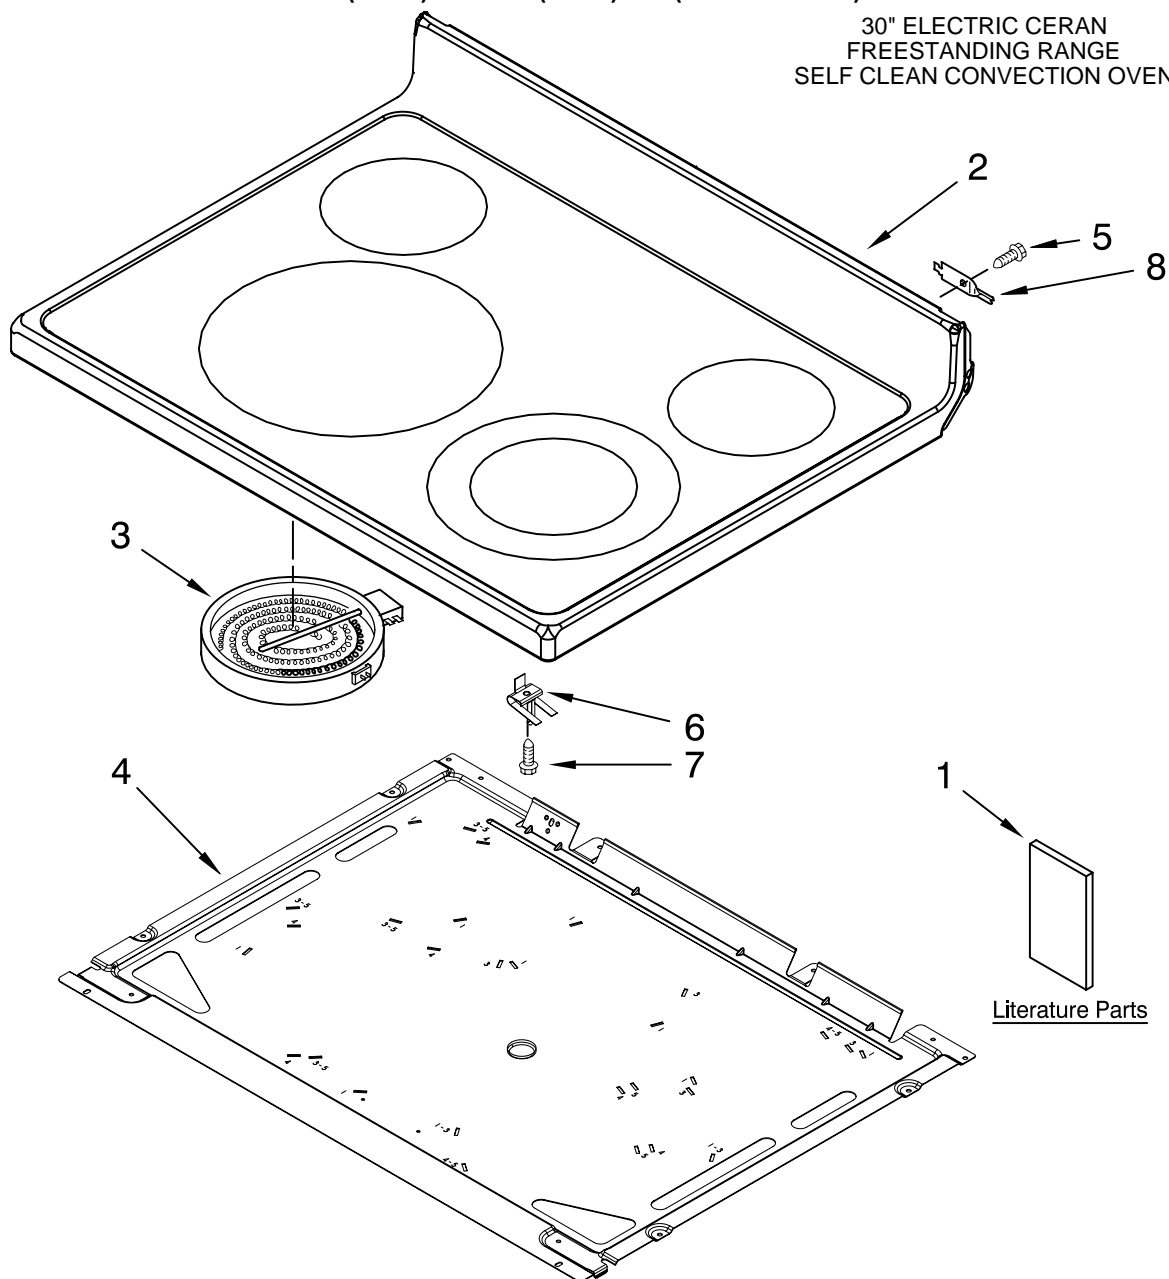

COOKTOP PARTS

For Models: YMER7651WW1, YMER7651WB1, YMER7651WS1

(White)

(Black)

(Stainless Steel)

30" ELECTRIC CERAN
FREESTANDING RANGE
SELF CLEAN CONVECTION OVEN

Illus. No.	Part No.	DESCRIPTION
1		Literature Parts
	W10234646	Owner's Manual
	W10237516	Tech Sheet
	W10237516	English
	W10237517	French
	W10196159	Installation Instructions
		Template, Anti-Tip
	9757143	English/French
	9757142	English/Spanish
	9762761	Tips, Safe Cooking
	9762761	English
	W10065852	French

Illus. No.	Part No.	DESCRIPTION
2		Cooktop
	W10211384	White
	W10211385	Black
3		Element, Surface
	8273992	2500 W - RF
	W10178016	3000 W - LF
	8273994	1200 W - LR

Illus. No.	Part No.	DESCRIPTION
4	W10170526	Pan, Radiant Elmt
5	3196169	Screw
6	W10162042	Spring, Locator
7	3196170	Screw
8	3195060	Hinge, Pin