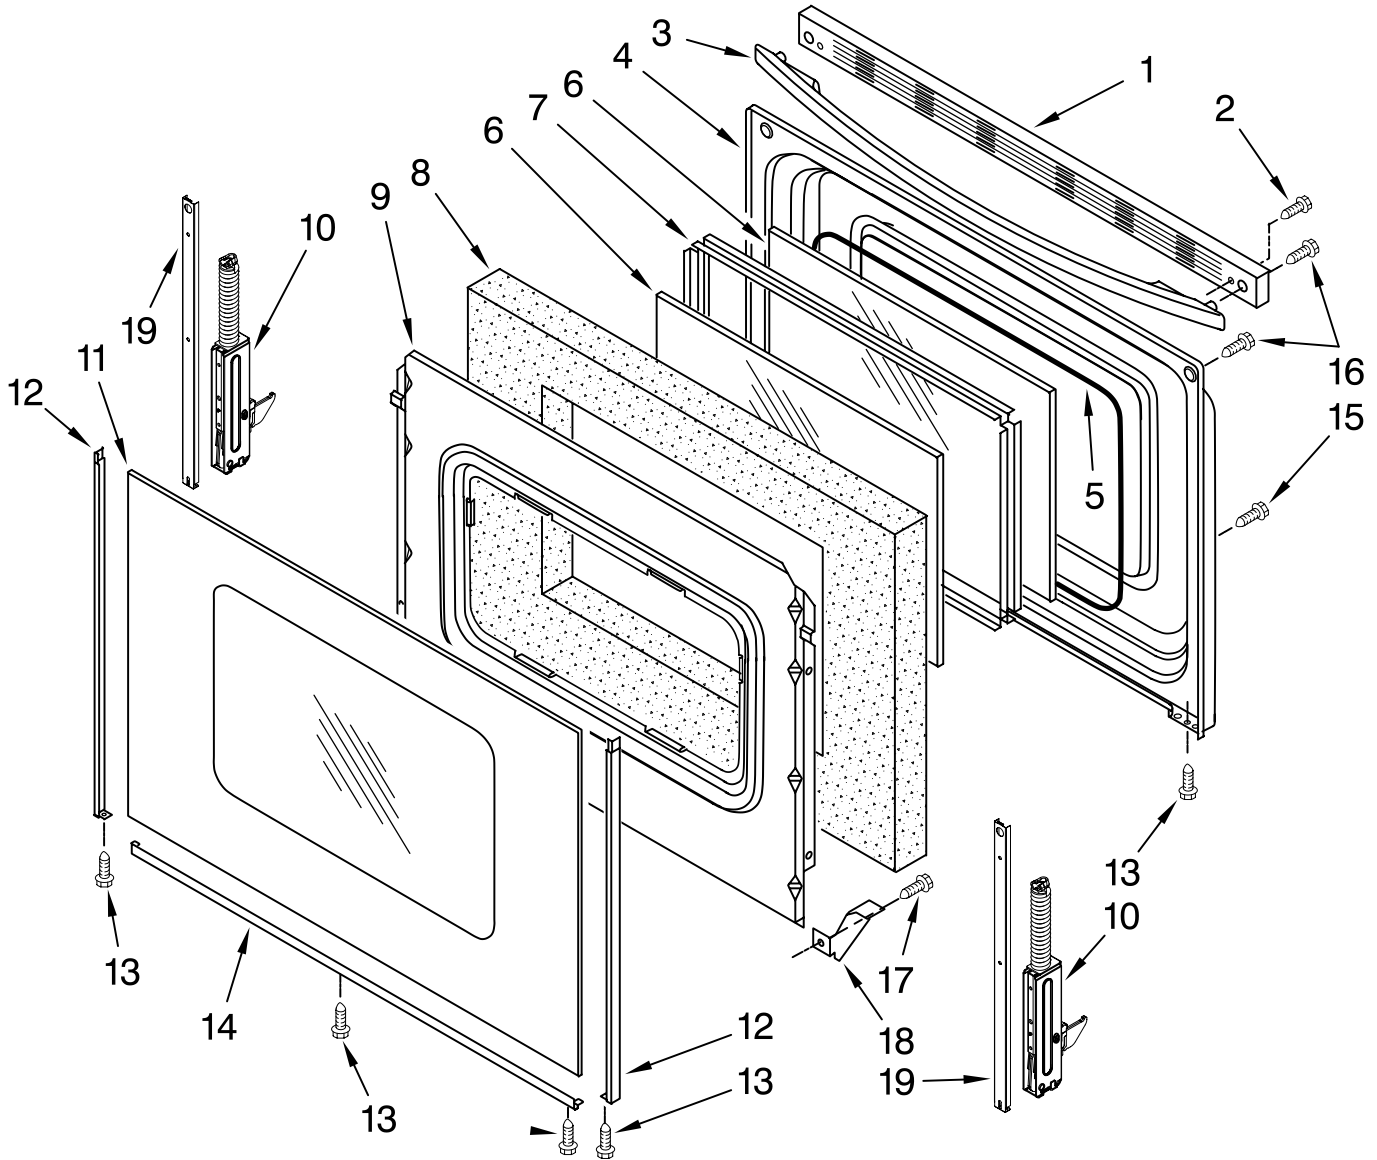

DOOR PARTS

For Models: YMER7651WW1, YMER7651WB1, YMER7651WS1
(White) (Black) (Stainless Steel)

Illus. No.	Part No.	DESCRIPTION
1	W10144869	Trim, Top White
	W10144870	Black
2	W10168559	Screw
3	W10111309	Handle, Door White
	W10111310	Black
	W10171750	Stainless
4	9761344	Liner, Door
5	W10238912	Seal, Window
6	9758162	Glass, Inner (2)
7	3186289	Frame, Glass
8	W10278991	Insulation, Door

Illus. No.	Part No.	DESCRIPTION
9	9761357	Retainer, Insul.
10	9761493	Hinge, Door (2)
11	W10106404	Glass, Outer White
	W10106405	Black
	W10106403	Stainless
12	8523172	Trim, Side White Left Hand
	8523166	White Right Hand
	8523171	Black Left Hand
	8523165	Black Right Hand

Illus. No.	Part No.	DESCRIPTION
13	3196160	Screw
14	8523175	Trim, Lower White
	8523177	Black
15	W10031790	Screw
16	W10031780	Screw
17	W10200660	Screw
18	W10137382	Clip, Panel Side
19	W10113759	Strap, Door

FOR ORDERING INFORMATION REFER TO PARTS PRICE LIST