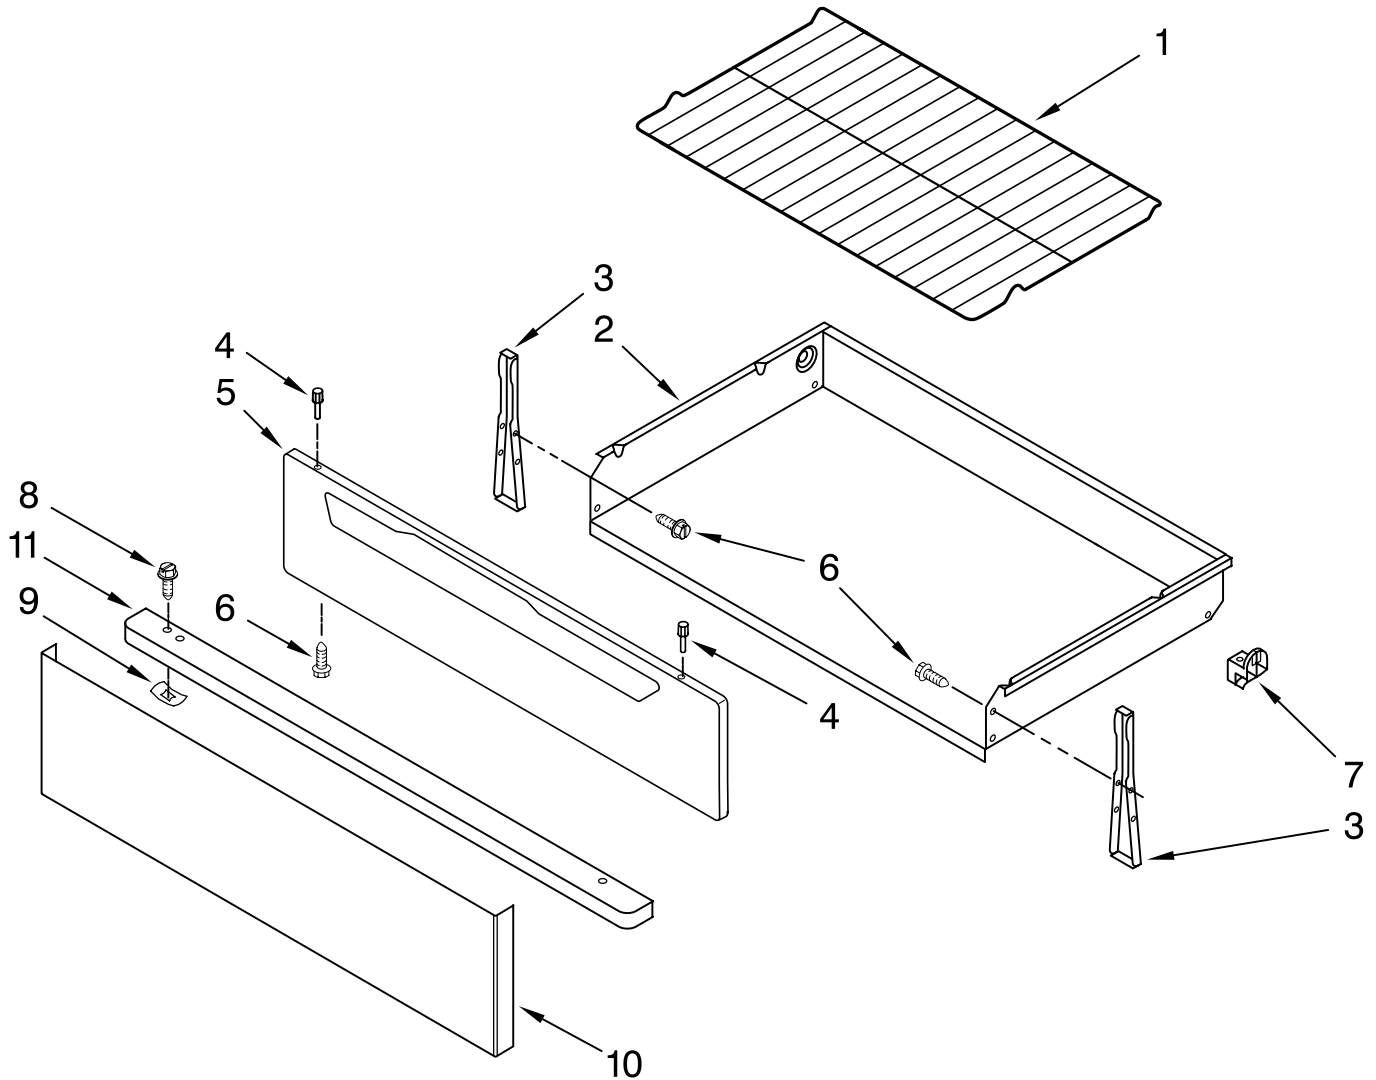

DRAWER & BROILER PARTS

For Models: YMER7651WW1, YMER7651WB1, YMER7651WS1
(White)   (Black)   (Stainless Steel)

Illus. No.	Part No.	DESCRIPTION
1	W10268578	Rack, Oven (2)
2	9761031	Drawer, Storage
3	W10174396	Brkt-Mntg, Drawer
4		Rivet, Push (2)
5	3196814	White
	3196813	Black
		Panel, Drawer Frnt
6	8053339	White
	8053341	Black
7	3196168	Screw
	8053334	Glide, Drawer (2)
8	W10031790	Screw(Stls.Model)
9	9781235	Clip(Stls.Model)
10	W10217860	Panel(Stls.Model)
11	W10197980	Handle(Stls.Model)

FOR ORDERING INFORMATION REFER TO PARTS PRICE LIST