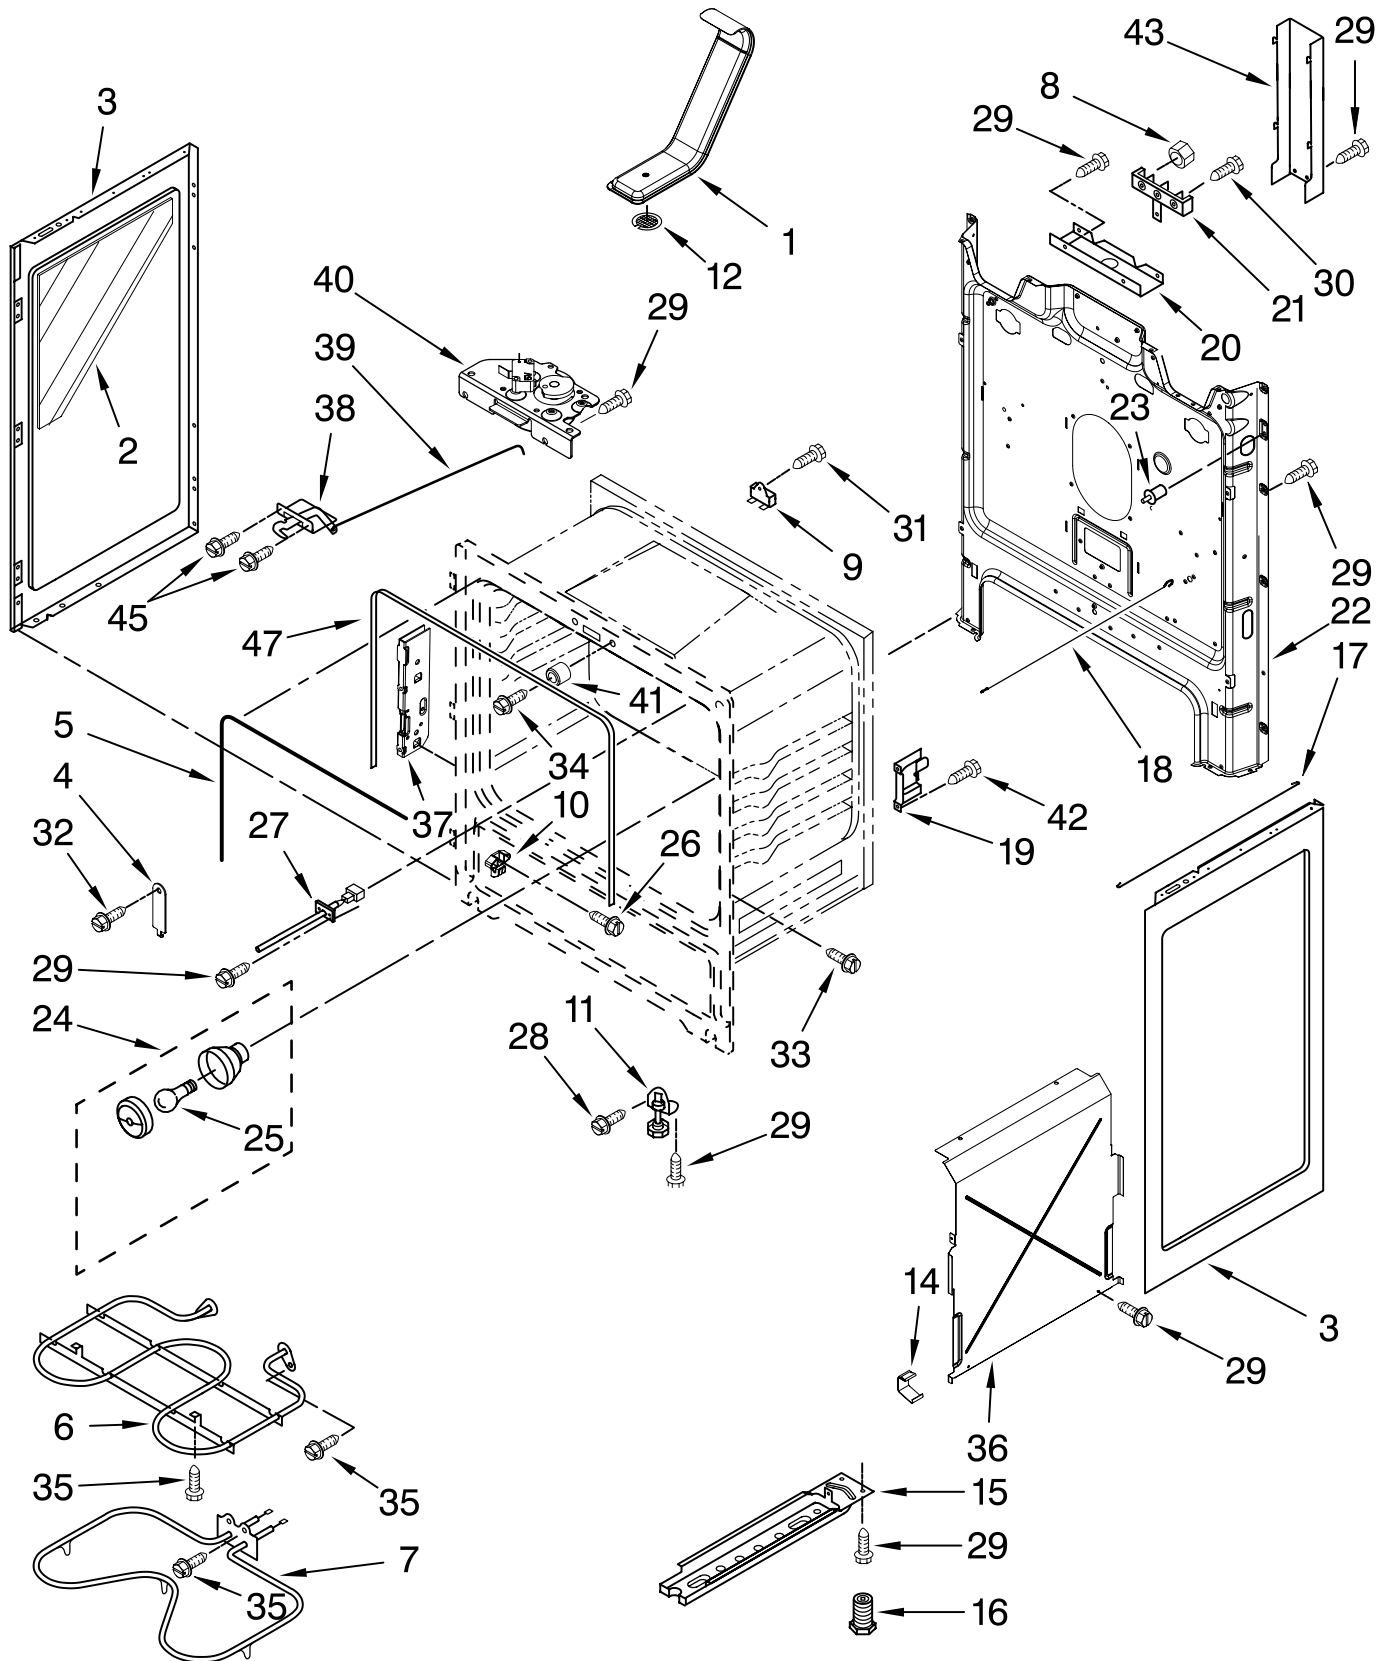

CHASSIS PARTS

For Models: YMER7651WW1, YMER7651WB1, YMER7651WS1
(White) (Black) (Stainless Steel)

FOR ORDERING INFORMATION REFER TO PARTS PRICE LIST

CHASSIS PARTS

For Models: YMER7651WW1, YMER7651WB1, YMER7651WS1
(White) (Black) (Stainless Steel)

Illus. No.	Part No.	DESCRIPTION	Illus. No.	Part No.	DESCRIPTION	Illus. No.	Part No.	DESCRIPTION
1	W10134285	Vent Tube Asmbly	16	W10058460	Foot, Rear (2)	35	3196174	Screw
2	W10182346	Insulation	17	W10196451	Rod, Insul Retainr	36	9758238	Retainer, Side (2)
3		Panel, Side (2)	18	9757239	Rod – Dr Switch	37	9760407	Brkt – Mounting
	8053830	White	19	3186116	Support, Oven (2)	38	9761013	Latch, Door
	8053832	Black	20	3186034	Bracket, Service	39	W10078380	Rod, Latch
4	9761517	Clip,Door Mntg(2)	21	W10246624	Block, Terminal	40	W10107840	Latch Asy, Rear
5	8522416	Seal, Oven Door	22	8274034	Back, Main	41	9758701	Spacer, Door
6	9757340	Element, Broil	23	9757262	Switch, Door	42	3196169	Screw
7	9758541	Element, Bake (Hidden)	24	3196701	Light Socket Assy	43	9758283	Cover, Box
8	7103P027-60	Nut (3)	25	311255	Bulb, Oven Light	45	3196560	Screw (2)
9	3196548	Fuse, Thermal	26	3196165	Screw	47	W10010350	Oven Seal, Flange
10	W10114344	Glide, Drwr Top	27	W10181986	Sensor, Oven	INSULATION		
11	3196037	Foot, Front (2)	28	3196179	Screw	W10208653		Insulation, Wrap
12	9761301	Screen, Catalyst	29	3196178	Screw	8272612		Insulation, Back
14	W10137382	Clip, Panel (4)	30	3400016	Screw	8272613		Insulation, Vent
15	9760314	Rail, Base (2)	31	3196172	Screw	8054068		Insul., Retainer
			32	W10031780	Screw			
			33	W10067840	Screw			
			34	3196168	Screw			

FOR ORDERING INFORMATION REFER TO PARTS PRICE LIST