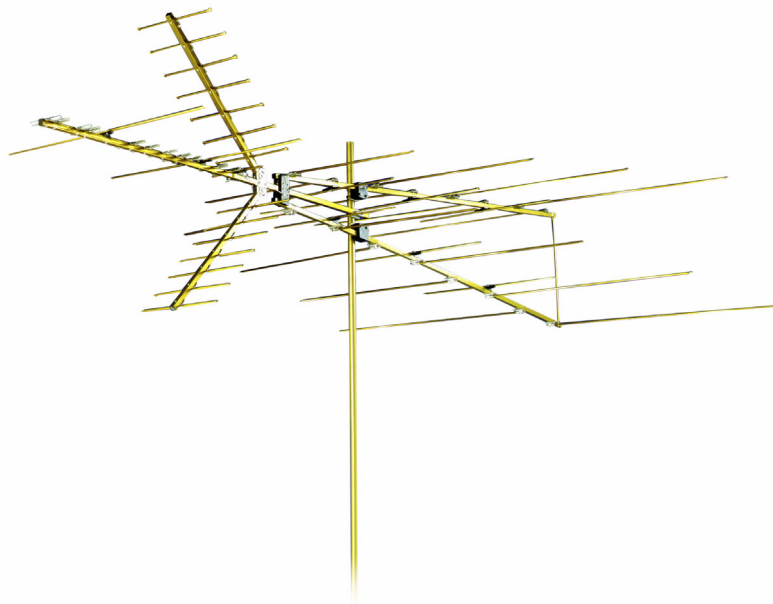

TV Antenna UHF/VHF/FM/HDTV outdoor

Receive signals from up to 140 miles away. Tune in channels 2 through 69, plus FM. Maximum range: VHF/140 miles, UHF/80 miles, FM/120 miles.

- **51 elements**

US2-MANT901 TV Antenna UHF/VHF/FM/HDTV outdoor

Product specifications

Packaging dimensions

- Packaging dimensions (W x H x D):
7 x 92 x 4.75 inch
- Nett weight: 11.44682 lb
- Gross weight: 13.70877 lb
- Tare weight: 2.26195 lb

Outer Carton

- Gross weight: 55.92 lb
- Outer carton (L x W x H): 92 x 14 x 9.5 inch
- Nett weight: 45.7873 lb
- Tare weight: 10.1327 lb

51 elements

These receiving components are scientifically calibrated for given bands of reception. The more you have , the better the ability to receive long distance stations.

Free Manuals Download Website