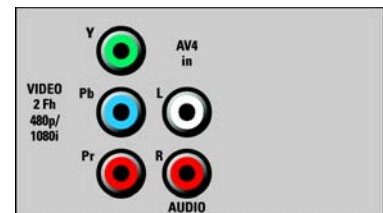

30MW5405

30" HDTV Monitor/Receiver

- HD Component inputs (1080i/480p)
- 30" Real Flat™ high contrast picture tube
- Side stereo AV inputs w/ headphone jack
- Rear Stereo AV inputs
- Digital comb filter
- 10 watt audio system
- Remote control
- Stereo Sound
- SmartSound™
- SmartSurf™
- SmartPicture™

Complete model #: 30MW5405/17

Available: April 2005

Carton dimensions: 28.0" L x 39.5" W x 28.5" H

Weight: 140 lbs.

Truckload Qty: 204

Country of Origin: Mexico

UPC: 0 37849 96124 7

Free Manuals Download Website