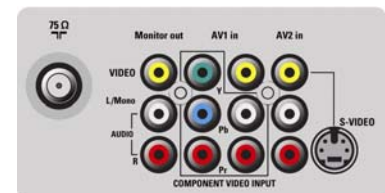

30MW5405

30" HDTV Monitor/Receiver

- HD Component inputs (1080i/480p)
- 30" Real Flat™ high contrast picture tube
- Side stereo AV inputs w/ headphone jack
- Rear Stereo AV inputs
- Digital comb filter
- 10 watt audio system
- Remote control
- Stereo Sound
- SmartSound™
- SmartSurf™
- SmartPicture™

Complete model #: 30MW5405/17

Available: April 2005

Carton dimensions: 28.0" L x 39.5" W x 28.5" H

Weight: 140 lbs.

Truckload Qty: 204

Country of Origin: Mexico

UPC: 0 37849 96124 7

Free Manuals Download Website