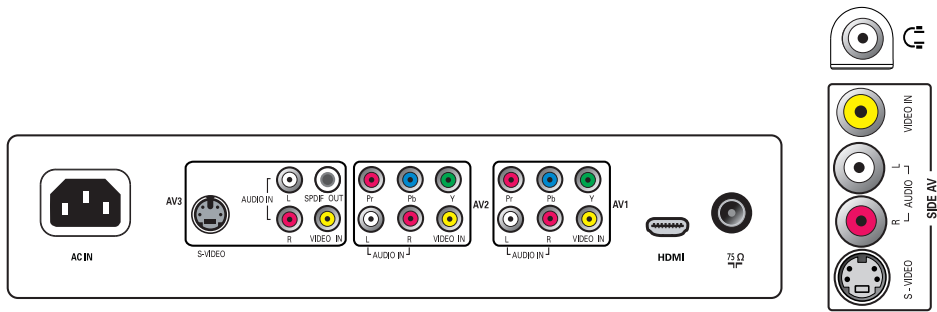

Multiple AV inputs

Multiple AV inputs accommodate a variety of format choices in connecting video and audio devices (480i/p, 720p, 1080i).

3D combfilter

A 3D combfilter is a device that performs field-by-field comparisons of the television image to accurately separate the color from the black-and-white information. It separates brightness and color signals better in the 3D domain to eliminate cross-color, cross-luminance and dot-crawl distortion - all of which detract from your viewing pleasure.

Smart picture & Smart sound

Smart picture and Smart sound presets are optimized settings for all your favorite types of programs, various display and audio modes that are directly accessed through a single key on the remote control.

Virtual Dolby surround

Virtual Dolby Surround is a processing technology for enhancing surround sound effects. It which create the sensation of Dolby Pro Logic without the necessity of additional rear speakers. You become totally immersed in your television experience.

Coaxial Digital Audio SPDIF

An SPDIF coaxial cable is a highly reliable way of connecting digital audio.

Date of issue 2009-03-31

Version: 1.0.19

12 NC: 8639 000 16765
UPC: 6 09585 11294 0

Specifications are subject to change without notice.

Trademarks are the property of Koninklijke Philips Electronics N.V. or their respective owners.

© 2009 Magnavox.

All Rights reserved.

www.magnavox.com