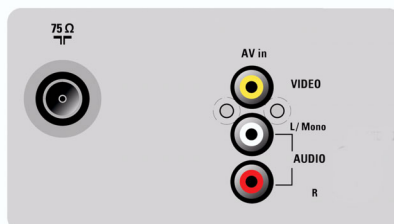

Loudspeakers

- Built-in speakers: 2

Convenience

- Ease of Use: Smart Picture, Smart Sound
- Screen Format Adjustments: 4:3, 4:3 expand
- Clock: Sleep Timer

- On-Screen Display languages: English, Portuguese, Spanish

Connectivity

- AV 1: CVBS in, Audio L/R in

Power

- Mains power: 100-250V, 50-60Hz

Dimensions

- Set dimensions (W x H x D): 733 x 585 x 496 mm
- Product weight: 34 kg
- Weight incl. Packaging: 38 kg
- Box dimensions (W x H x D): 798 x 653 x 555 mm
- Color cabinet: Blue silver

Stereo sound

Stereo sound is sound reproduced using two independent audio channels, through a pair of widely separated speaker systems. This creates a pleasant and natural impression of sound heard from various directions as in natural hearing.

Smart Picture & Smart Sound

Preset modes for Smart Picture and Smart Sound provide you with direct access via a single key on the remote control. You can select the optimized picture and sound settings for the various picture and sound modes. Do refer to the user manual for the various picture and sound smart modes.

4x3 Expand

4x3 Expand enables widescreen movies to be viewed on a 4:3 aspect ratio TV screen by removing the black bars at the top and bottom of the image. You are able to watch full-screen movies without compromising on picture quality and resolution.

Closed Caption

Closed Caption displays text data, subtitles for spoken audio or alternate language when available.

Date of issue 2009-01-16

Version: 1.0.3

12 NC: 8670 000 22976
EAN: 87 10895 90551 0

Specifications are subject to change without notice.

Trademarks are the property of Koninklijke Philips Electronics N.V. or their respective owners.

© 2009 Magnavox.

All Rights reserved.

www.magnavox.com