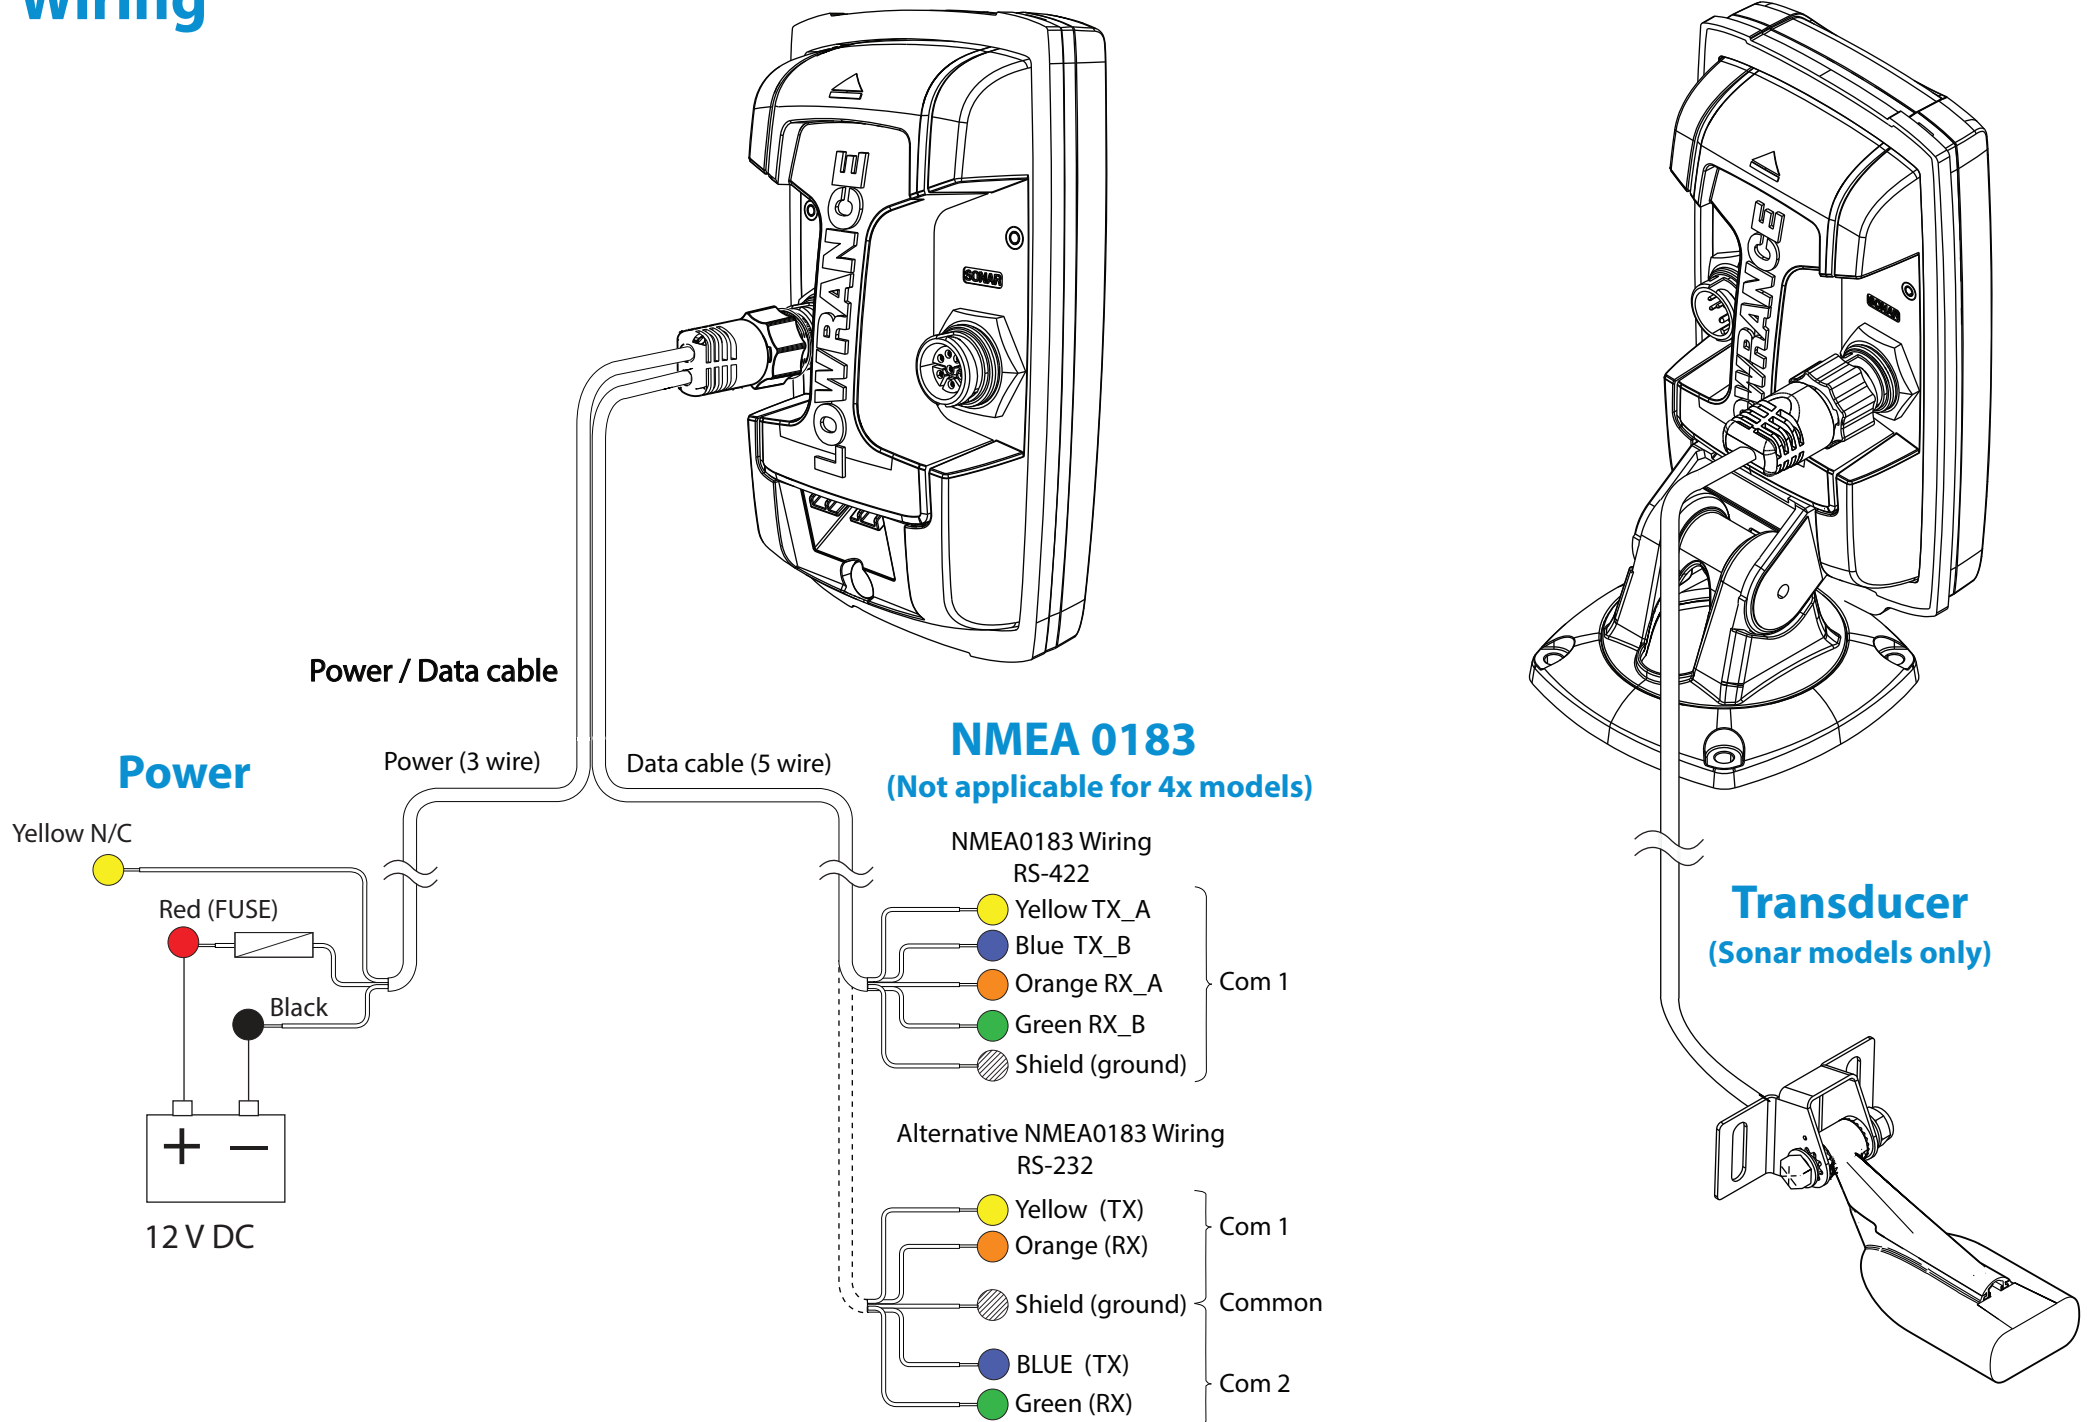

## Common kit parts

Elite-4 HDI/  
Mark-4 HDI

Power cable

Quick release bracket

Optional flush mount kit sold separately  
(000-11308-001)

For technical specifications,  
refer to the Operator manual  
or to product web site on:

# Wiring