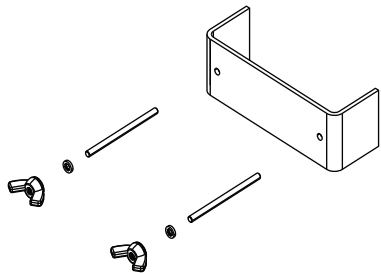

## Common kit parts

Elite-4 HDI/  
Mark-4 HDI

Power cable

Quick release bracket

Optional flush mount kit sold separately  
(000-11308-001)

For technical specifications,  
refer to the Operator manual  
or to product web site on: