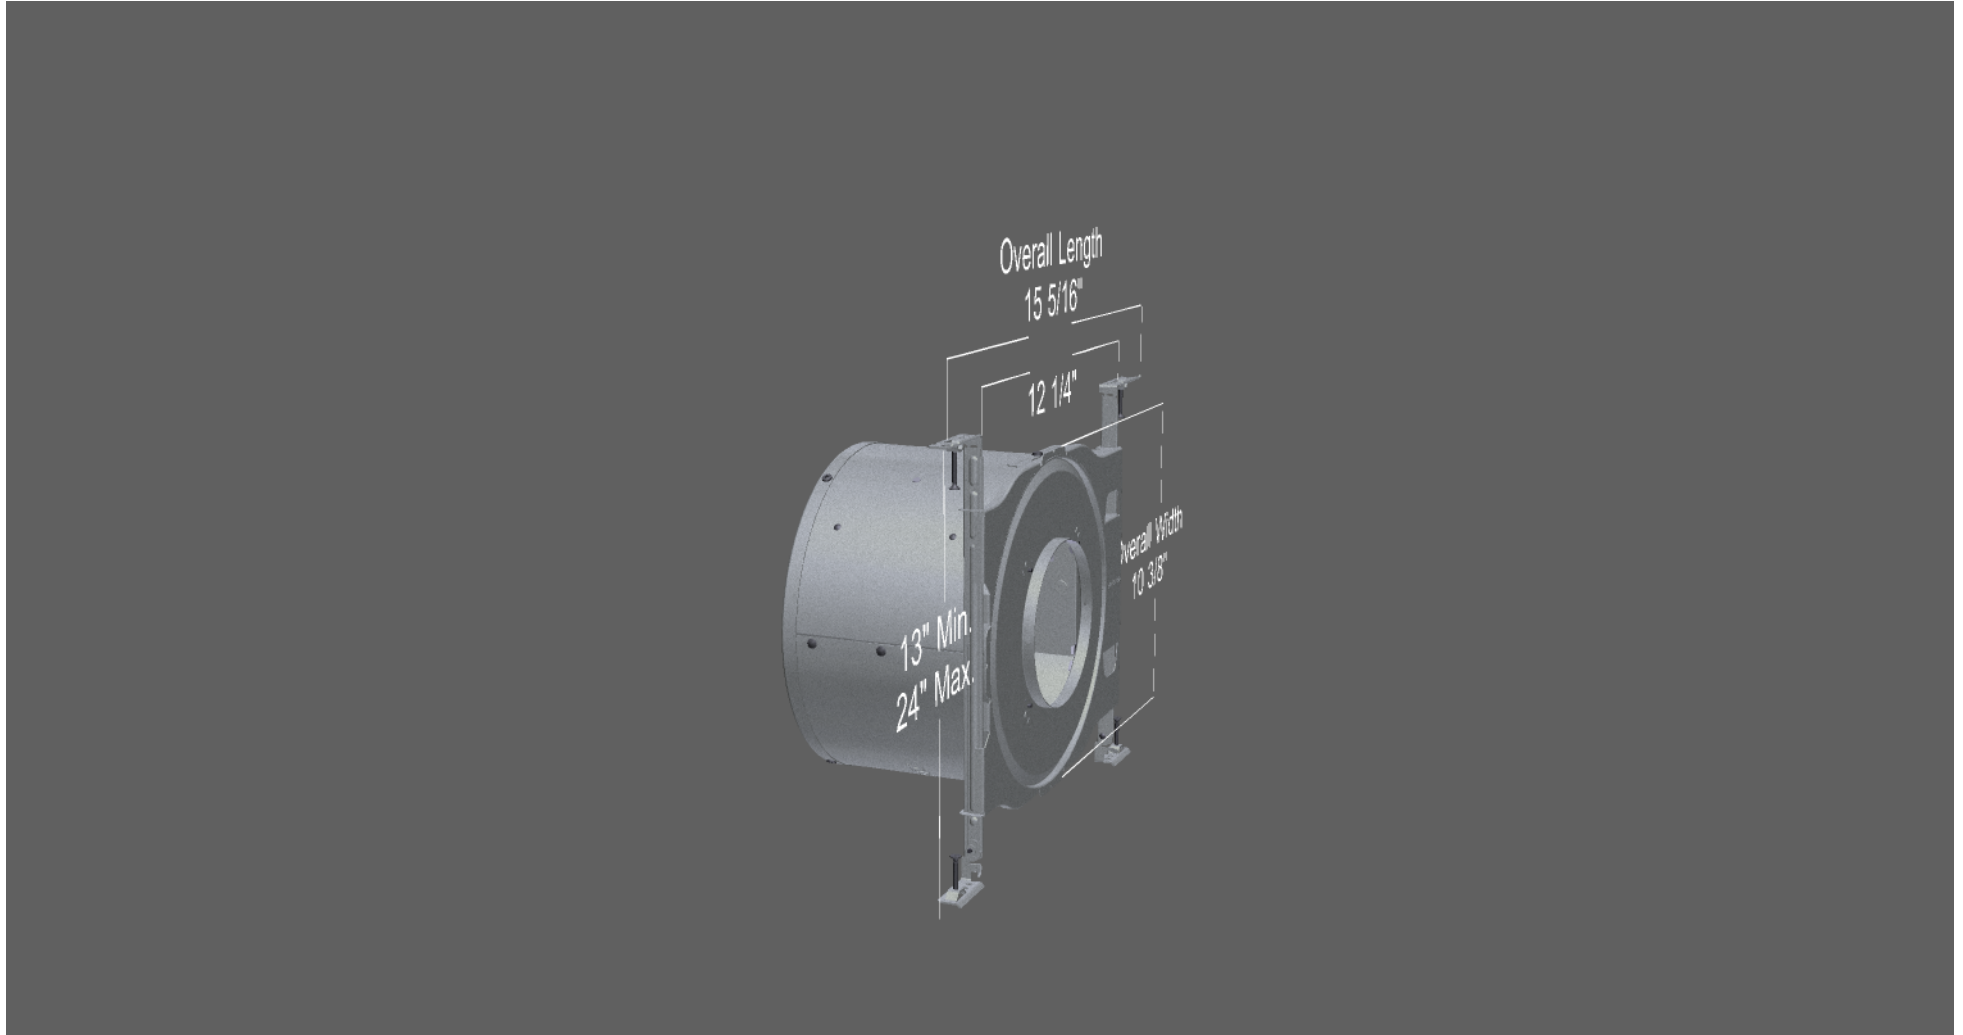

LIGHTOLIER® Lytecaster® Performance Recessed CFL Downlighting 1001FIC_3d

Page 1 of 1

5" Aperture, 1 Light, Compact Fluorescent, IC AirSeal®, Frame-In Kit

3 Dimensional Supplement For complete details please see specification sheet 1001FIC

Click on the image below to launch the Acrobat 3D toolbar. Once the toolbar appears make a selection and begin exploring the three-dimensional model.

Adobe Reader 7.0 or above is required to fully utilize Lightolier's 3D PDF file. You can download the latest free Adobe Reader at www.adobe.com.