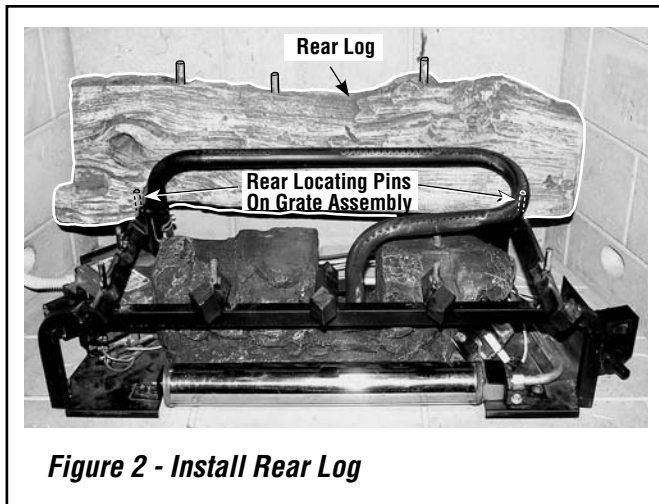

2. Place rear log onto the two rear grate locating pins as shown in **Figure 2** (the locating pins are outlined in **Figure 1**).