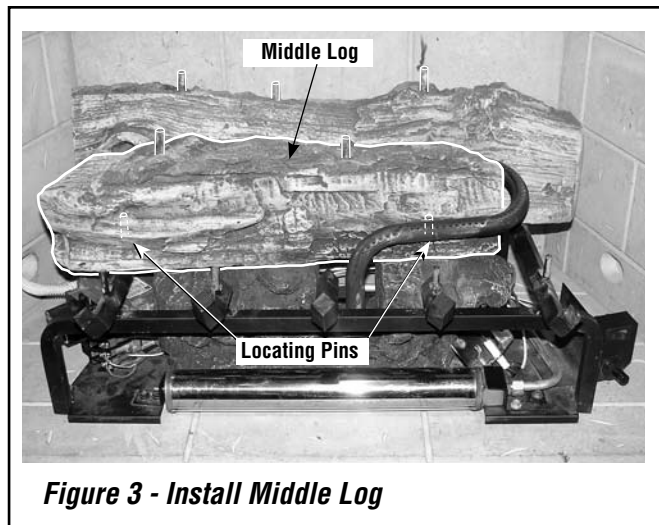

3. Place middle log onto left middle grate locating pin and the rear ember bed locating pin as shown in **Figure 3**.