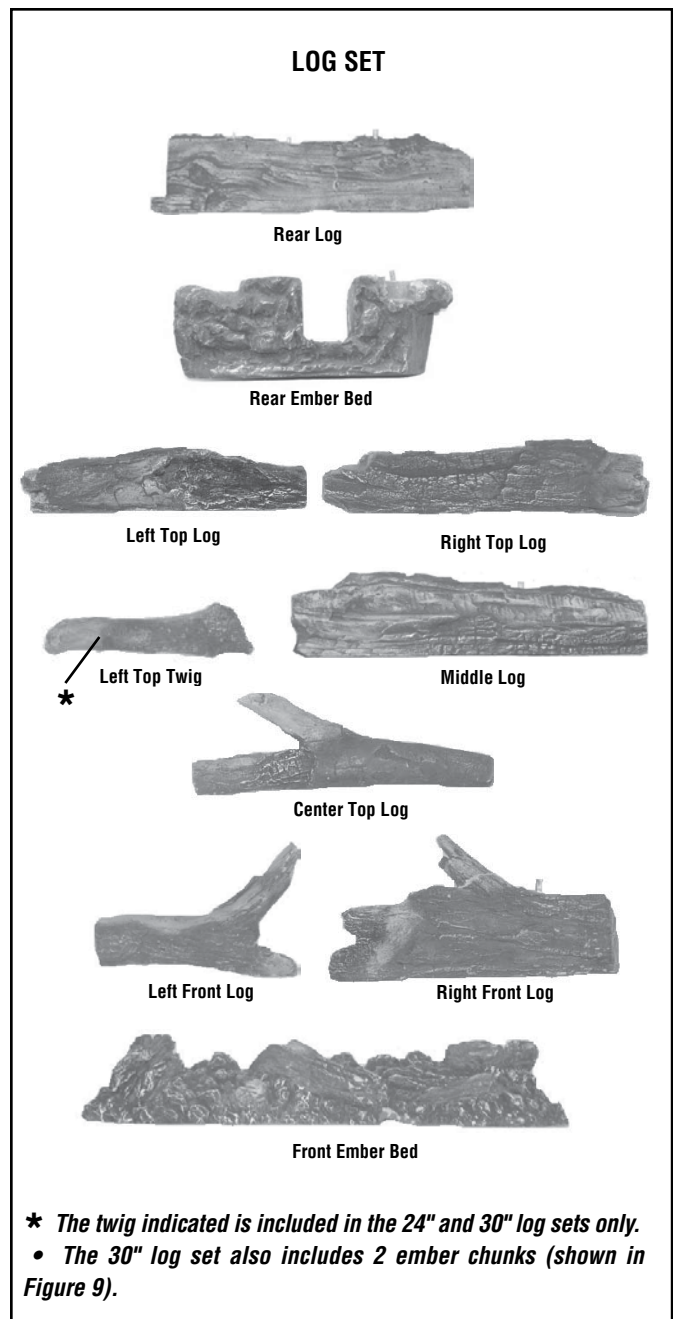

750,239M REV. B 11/2007	Cat. No	Model	Description
	H5137	LSVFSD-18	Shadowdance™ 18" Log Set
	H5138	LSVFSD-24	Shadowdance 24" Log Set
	H5139	LSVFSD-30	Shadowdance 30" Log Set

LOG PLACEMENT INSTRUCTIONS FOR SHADOWDANCE™ SERIES GAS LOGS SETS

Read this instruction sheet in its entirety before beginning the installation.

**RETAIN THESE INSTRUCTIONS FOR FUTURE REFERENCE
READ IMPORTANT WARNINGS BEFORE PROCEEDING.**

⚠ WARNINGS

- Do not attempt to install the logs until the appliance installation has been completed, the gas line connected and tested for leaks and the initial burner operation has been checked out.
- If logs are not installed according to the log installation instructions, flame impingement and improper combustion could occur and result in soot and/or excessive production of carbon monoxide (CO), a colorless, odorless, toxic gas.
- The size and position of the log set was engineered to give the appliance a safe, reliable and attractive flame pattern. Any attempt to use a different log set with the Shadowdance series gas train models, LSVFSD-NG OR LSVFSD-LP will void the warranty and will result in incomplete combustion, sooting, and poor flame quality.
- Do not add extra logs or ornaments such as pine cones, vermiculite or rock wool. Using these added items can cause sooting.
- Do not place any lava rock on logs or burners. This may cause sooting. Only place lava rock on floor of fireplace.
- All warnings and precautions in the installation and operation manual provided with the appliance apply to these instructions.

7. Place the right top log onto rear log locating pin and the right front log locating pin as shown in **Figure 7**.

Figure 7 - Install Right Top Log

8. Place Left Top Twig (24" and 30" models only) onto corresponding notch on rear log as shown in **Figure 8**. The front of the Left Top Twig should be up against and behind the left top log.