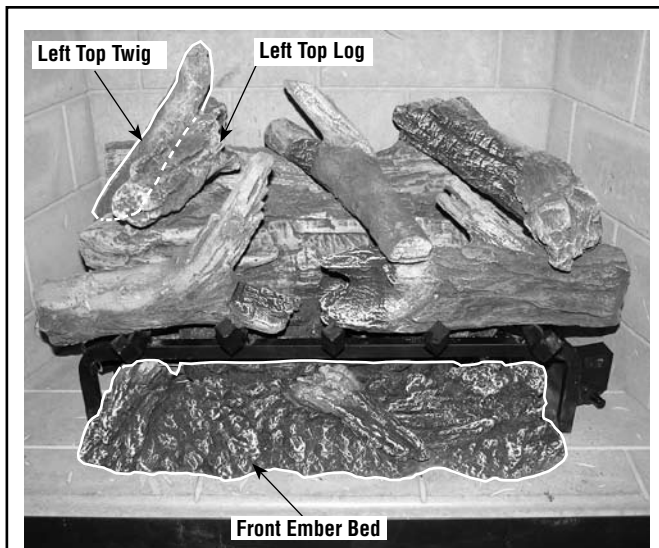

5. Place left top log onto rear log and middle log locating pins as shown in **Figure 5**.

6. Place the center top log onto the rear log locating pin and middle log locating pin as shown in **Figure 6**.

7. Place the right top log onto rear log locating pin and the right front log locating pin as shown in **Figure 7**.

Figure 7 - Install Right Top Log

8. Place Left Top Twig (24" and 30" models only) onto corresponding notch on rear log as shown in **Figure 8**. The front of the Left Top Twig should be up against and behind the left top log.