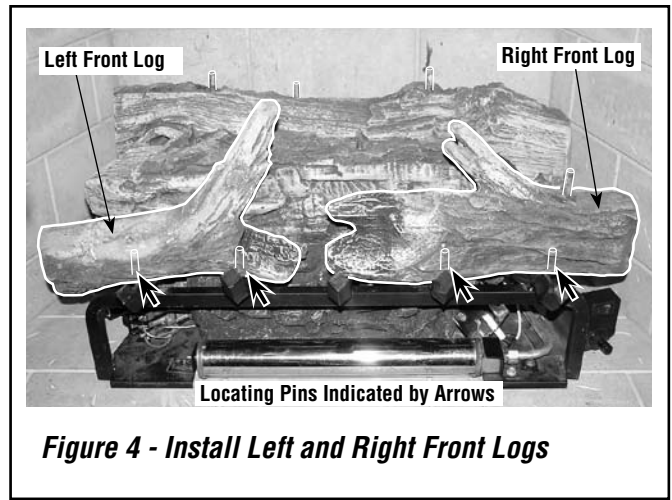

4. Place left and right front logs onto front grate locating pins as shown in **Figure 4**.