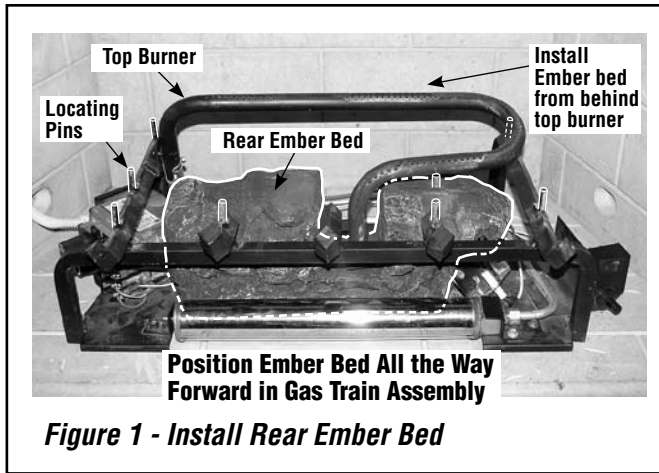

LOG PLACEMENT INSTRUCTIONS

1. Place rear ember bed as shown in **Figure 1**.