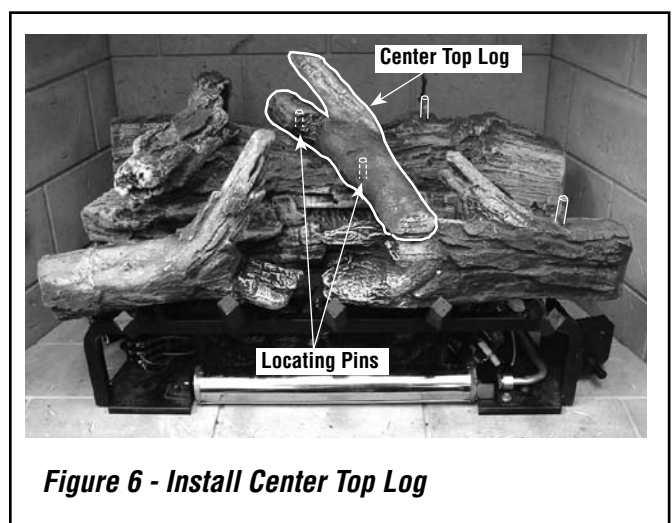

Read this instruction sheet in its entirety before beginning the installation.

**RETAIN THESE INSTRUCTIONS FOR FUTURE REFERENCE
READ IMPORTANT WARNINGS BEFORE PROCEEDING.**

⚠ WARNINGS

- Do not attempt to install the logs until the appliance installation has been completed, the gas line connected and tested for leaks and the initial burner operation has been checked out.
- If logs are not installed according to the log installation instructions, flame impingement and improper combustion could occur and result in soot and/or excessive production of carbon monoxide (CO), a colorless, odorless, toxic gas.
- The size and position of the log set was engineered to give the appliance a safe, reliable and attractive flame pattern. Any attempt to use a different log set with the Shadowdance series gas train models, LSVFSD-NG OR LSVFSD-LP will void the warranty and will result in incomplete combustion, sooting, and poor flame quality.
- Do not add extra logs or ornaments such as pine cones, vermiculite or rock wool. Using these added items can cause sooting.
- Do not place any lava rock on logs or burners. This may cause sooting. Only place lava rock on floor of fireplace.
- All warnings and precautions in the installation and operation manual provided with the appliance apply to these instructions.

3. Place middle log onto left middle grate locating pin and the rear ember bed locating pin as shown in **Figure 3**.

4. Place left and right front logs onto front grate locating pins as shown in **Figure 4**.

5. Place left top log onto rear log and middle log locating pins as shown in **Figure 5**.

6. Place the center top log onto the rear log locating pin and middle log locating pin as shown in **Figure 6**.