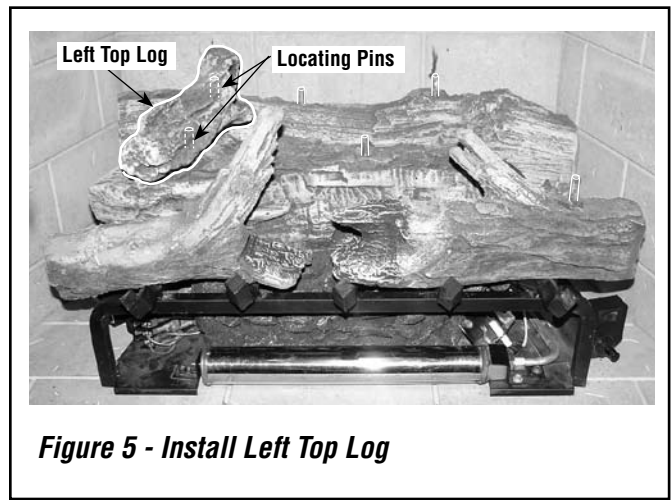

5. Place left top log onto rear log and middle log locating pins as shown in **Figure 5**.