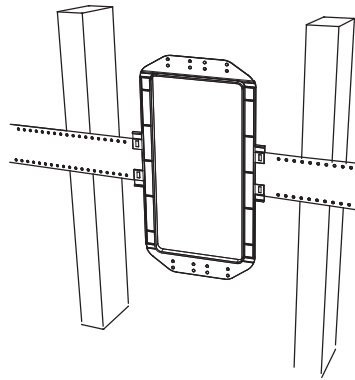

IW55 RIF Installation Instructions

Note : Installation of the rough-in frame requires removal of the wall board. It is therefore recommended for new construction or major remodels only.

1. To accommodate correct speaker orientation, the IW55 RIF can be installed horizontally or vertically. For vertical installation, the snap on wings (a) must be used (see Fig. 1). In horizontal installation, if cross braces are available above & below the speaker location, the snap on wings (a) can be used (see Fig. 2), or the rough-in-frame tabs (see (b) in Fig. 4) can be directly nailed onto vertical wall studs (see Fig. 3).

Fig. 1

Fig. 2

Fig. 3

2. When using installation methods shown in Fig.1 or Fig. 2, snap the two flat wing sections (see (a) in Fig. 4) onto the rough-in-frame. **Note:** Use the edge of the wing with the set of two large rectangular openings (see (e) in Fig. 4).

Fig. 4

3. Position the rough-in-frame assembly as required between the wall studs or cross braces and nail into place. Be sure that the nail heads are set as flush as possible against the snap-on wings or the rough-in-frame tabs (see (b) in Fig. 4). **Note:** wire tabs (see (c) in Fig. 4 or Fig. 5) go towards the back (inside of the wall).

Fig. 5

4. See Fig. 5. Pre-routed wire can be held in place using the molded wire tabs (c) on the back side of the frame unit. Be sure that no wire remains exposed on the front (wall board) side of the assembly. **Note:** In order to facilitate correct wall board installation, the raised inner lip of the rough-in-frame (d) serves as a physical barrier that the wall board edge should rest against. After wall board installation is complete, the speaker wire can run through the opening in the wall board and attached to the speaker system as detailed in the IW55 RIF installation manual.