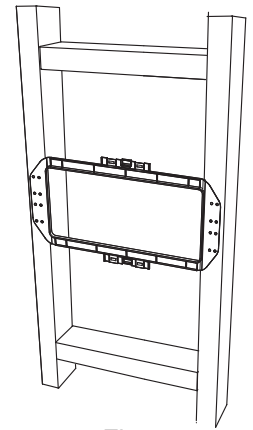

IW55 RIF Installation Instructions

Note : Installation of the rough-in frame requires removal of the wall board. It is therefore recommended for new construction or major remodels only.

1. To accommodate correct speaker orientation, the IW55 RIF can be installed horizontally or vertically. For vertical installation, the snap on wings (a) must be used (see Fig. 1). In horizontal installation, if cross braces are available above & below the speaker location, the snap on wings (a) can be used (see Fig. 2), or the rough-in-frame tabs (see (b) in Fig. 4) can be directly nailed onto vertical wall studs (see Fig. 3).

Fig. 1

Fig. 2

Fig. 3

2. When using installation methods shown in Fig.1 or Fig. 2, snap the two flat wing sections (see (a) in Fig. 4) onto the rough-in-frame. **Note:** Use the edge of the wing with the set of two large rectangular openings (see (e) in Fig. 4).

Fig. 4

3. Position the rough-in-frame assembly as required between the wall studs or cross braces and nail into place. Be sure that the nail heads are set as flush as possible against the snap-on wings or the rough-in-frame tabs (see (b) in Fig. 4). **Note:** wire tabs (see (c) in Fig. 4 or Fig. 5) go towards the back (inside of the wall).

Fig. 5

4. See Fig. 5. Pre-routed wire can be held in place using the molded wire tabs (c) on the back side of the frame unit. Be sure that no wire remains exposed on the front (wall board) side of the assembly. **Note:** In order to facilitate correct wall board installation, the raised inner lip of the rough-in-frame (d) serves as a physical barrier that the wall board edge should rest against. After wall board installation is complete, the speaker wire can run through the opening in the wall board and attached to the speaker system as detailed in the IW55 RIF installation manual.