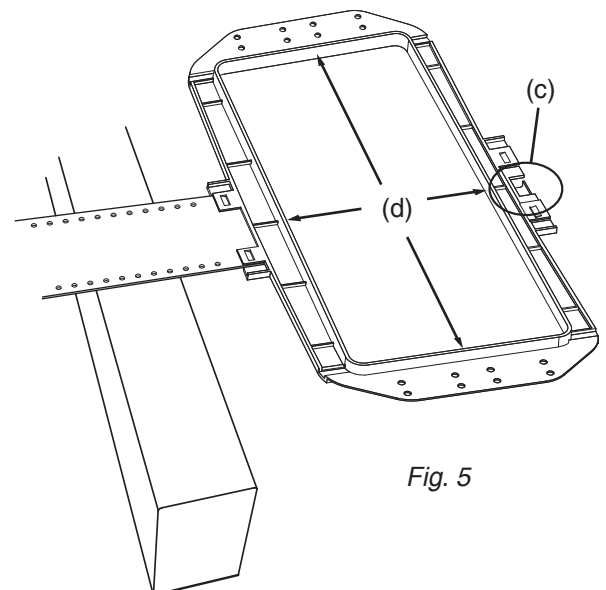

IW55 RIF Installation Instructions

Note : Installation of the rough-in frame requires removal of the wall board. It is therefore recommended for new construction or major remodels only.

1. To accommodate correct speaker orientation, the IW55 RIF can be installed horizontally or vertically. For vertical installation, the snap on wings (a) must be used (see Fig. 1). In horizontal installation, if cross braces are available above & below the speaker location, the snap on wings (a) can be used (see Fig. 2), or the rough-in-frame tabs (see (b) in Fig. 4) can be directly nailed onto vertical wall studs (see Fig. 3).

Fig. 1

Fig. 2

Fig. 3

2. When using installation methods shown in Fig.1 or Fig. 2, snap the two flat wing sections (see (a) in Fig. 4) onto the rough-in-frame. **Note:** Use the edge of the wing with the set of two large rectangular openings (see (e) in Fig. 4).

Fig. 4

3. Position the rough-in-frame assembly as required between the wall studs or cross braces and nail into place. Be sure that the nail heads are set as flush as possible against the snap-on wings or the rough-in-frame tabs (see (b) in Fig. 4). **Note:** wire tabs (see (c) in Fig. 4 or Fig. 5) go towards the back (inside of the wall).

Fig. 5

4. See Fig. 5. Pre-routed wire can be held in place using the molded wire tabs (c) on the back side of the frame unit. Be sure that no wire remains exposed on the front (wall board) side of the assembly. **Note:** In order to facilitate correct wall board installation, the raised inner lip of the rough-in-frame (d) serves as a physical barrier that the wall board edge should rest against. After wall board installation is complete, the speaker wire can run through the opening in the wall board and attached to the speaker system as detailed in the IW55 RIF installation manual.