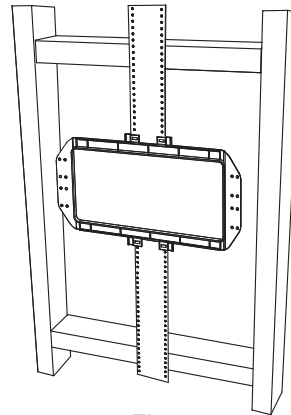

IW55 RIF Installation Instructions

Note : Installation of the rough-in frame requires removal of the wall board. It is therefore recommended for new construction or major remodels only.

1. To accommodate correct speaker orientation, the IW55 RIF can be installed horizontally or vertically. For vertical installation, the snap on wings (a) must be used (see Fig. 1). In horizontal installation, if cross braces are available above & below the speaker location, the snap on wings (a) can be used (see Fig. 2), or the rough-in-frame tabs (see (b) in Fig. 4) can be directly nailed onto vertical wall studs (see Fig. 3).

Fig. 1

Fig. 2

Fig. 3

2. When using installation methods shown in Fig.1 or Fig. 2, snap the two flat wing sections (see (a) in Fig. 4) onto the rough-in-frame. **Note:** Use the edge of the wing with the set of two large rectangular openings (see (e) in Fig. 4).

Fig. 4

3. Position the rough-in-frame assembly as required between the wall studs or cross braces and nail into place. Be sure that the nail heads are set as flush as possible against the snap-on wings or the rough-in-frame tabs (see (b) in Fig. 4). **Note:** wire tabs (see (c) in Fig. 4 or Fig. 5) go towards the back (inside of the wall).

Fig. 5

4. See Fig. 5. Pre-routed wire can be held in place using the molded wire tabs (c) on the back side of the frame unit. Be sure that no wire remains exposed on the front (wall board) side of the assembly. **Note:** In order to facilitate correct wall board installation, the raised inner lip of the rough-in-frame (d) serves as a physical barrier that the wall board edge should rest against. After wall board installation is complete, the speaker wire can run through the opening in the wall board and attached to the speaker system as detailed in the IW55 RIF installation manual.