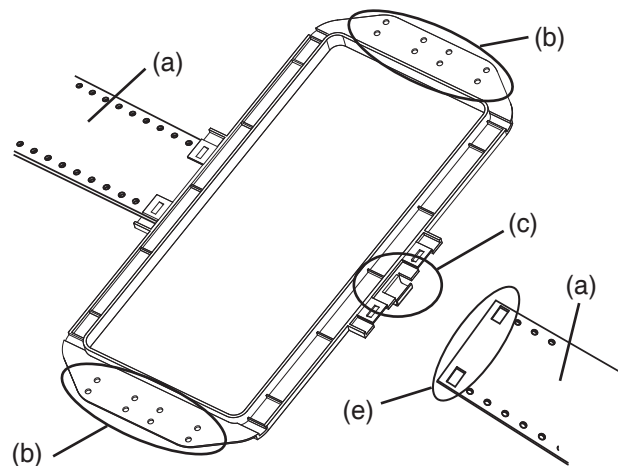

IW55 RIF Installation Instructions

Note : Installation of the rough-in frame requires removal of the wall board. It is therefore recommended for new construction or major remodels only.

1. To accommodate correct speaker orientation, the IW55 RIF can be installed horizontally or vertically. For vertical installation, the snap on wings (a) must be used (see Fig. 1). In horizontal installation, if cross braces are available above & below the speaker location, the snap on wings (a) can be used (see Fig. 2), or the rough-in-frame tabs (see (b) in Fig. 4) can be directly nailed onto vertical wall studs (see Fig. 3).

Fig. 1

Fig. 2

Fig. 3

2. When using installation methods shown in Fig.1 or Fig. 2, snap the two flat wing sections (see (a) in Fig. 4) onto the rough-in-frame. **Note:** Use the edge of the wing with the set of two large rectangular openings (see (e) in Fig. 4).

Fig. 4

3. Position the rough-in-frame assembly as required between the wall studs or cross braces and nail into place. Be sure that the nail heads are set as flush as possible against the snap-on wings or the rough-in-frame tabs (see (b) in Fig. 4). **Note:** wire tabs (see (c) in Fig. 4 or Fig. 5) go towards the back (inside of the wall).

Fig. 5

4. See Fig. 5. Pre-routed wire can be held in place using the molded wire tabs (c) on the back side of the frame unit. Be sure that no wire remains exposed on the front (wall board) side of the assembly. **Note:** In order to facilitate correct wall board installation, the raised inner lip of the rough-in-frame (d) serves as a physical barrier that the wall board edge should rest against. After wall board installation is complete, the speaker wire can run through the opening in the wall board and attached to the speaker system as detailed in the IW55 RIF installation manual.