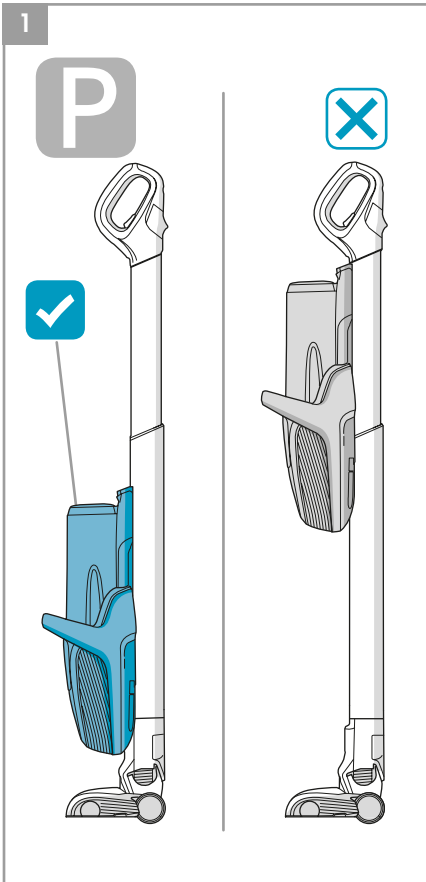

 **Main brush roll all-floors & carpet**
Ref: ESBA9
Part nr: 9009229478

 **Long flexible crevice nozzle**
Ref: ZE121
Part nr: 9009229619

 **Micro kit**
Ref: KIT05
Part nr: 9009229601

4

1

2

5

* Certain models only