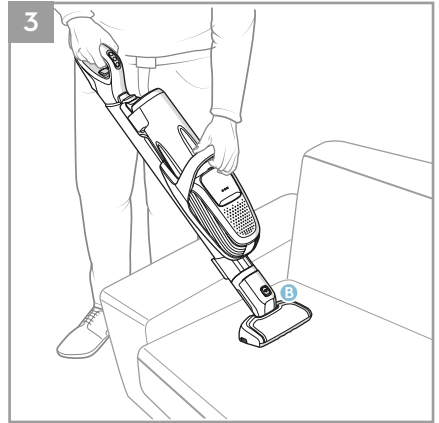

 **Main brush roll all-floors & carpet**
Ref: ESBA9
Part nr: 9009229478

 **Long flexible crevice nozzle**
Ref: ZE121
Part nr: 9009229619

 **Micro kit**
Ref: KIT05
Part nr: 9009229601

4

1

2

5

* Certain models only