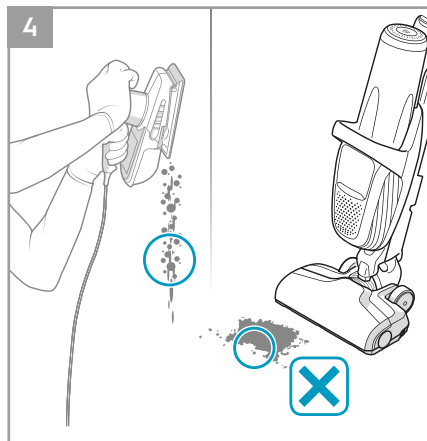

 **Main brush roll all-floors & carpet**
Ref: ESBA9
Part nr: 9009229478

 **Long flexible crevice nozzle**
Ref: ZE121
Part nr: 9009229619

 **Micro kit**
Ref: KIT05
Part nr: 9009229601

4

1

2

5

* Certain models only