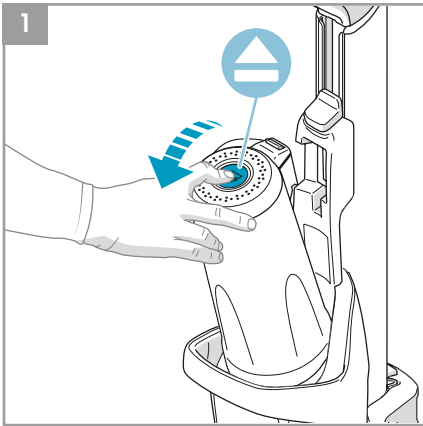

 **Main brush roll all-floors & carpet**
Ref: ESBA9
Part nr: 9009229478

 **Long flexible crevice nozzle**
Ref: ZE121
Part nr: 9009229619

 **Micro kit**
Ref: KIT05
Part nr: 9009229601

4

1

2

5

* Certain models only