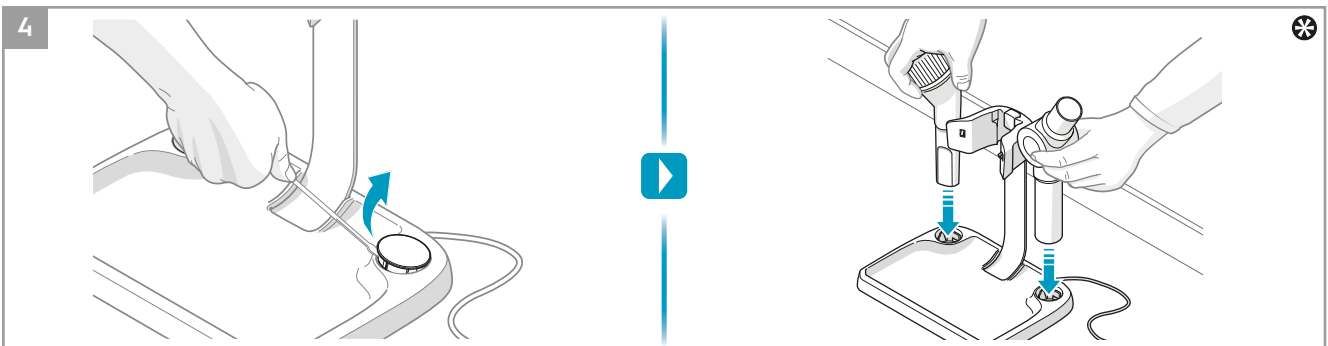

 **Main brush roll all-floors & carpet**
Ref: ESBA9
Part nr: 9009229478

 **Long flexible crevice nozzle**
Ref: ZE121
Part nr: 9009229619

 **Micro kit**
Ref: KIT05
Part nr: 9009229601

4

1

2

5

* Certain models only