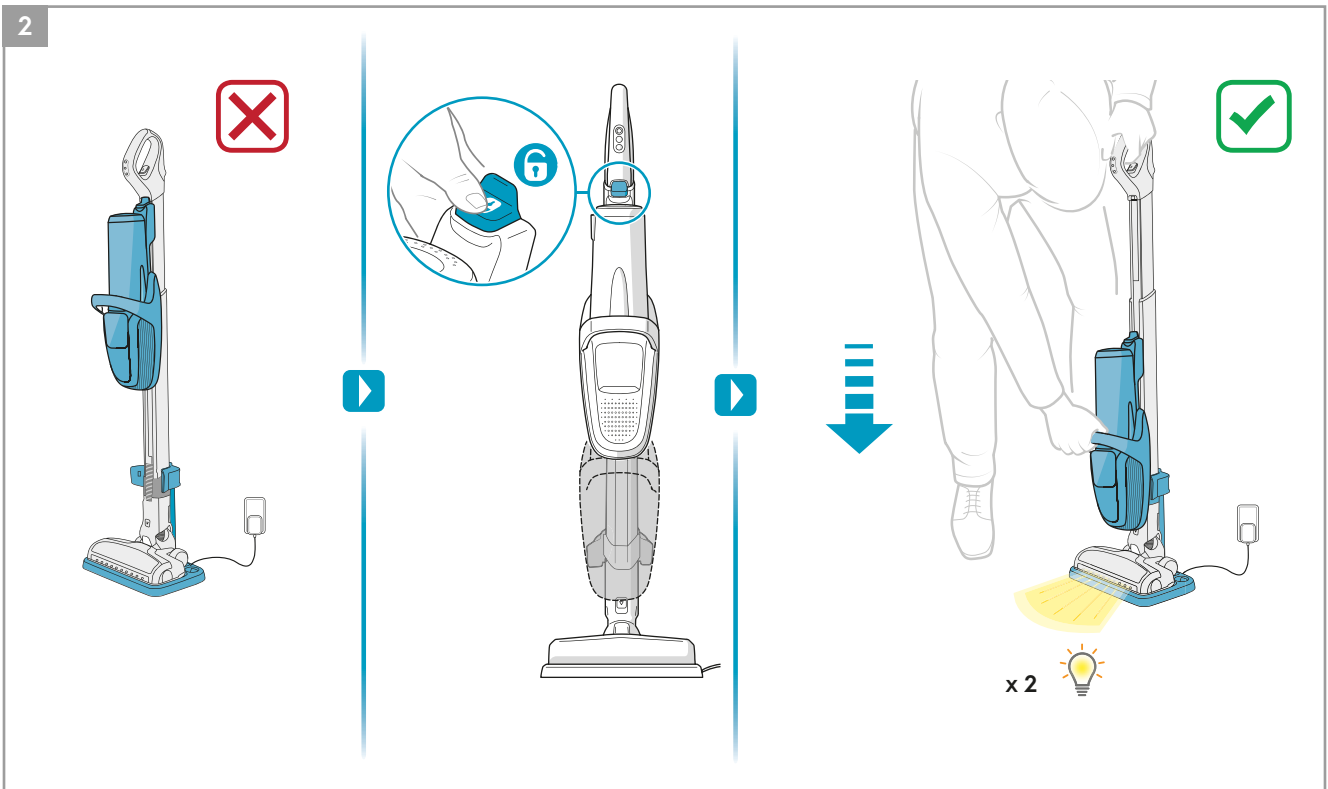

 **Main brush roll all-floors & carpet**
Ref: ESBA9
Part nr: 9009229478

 **Long flexible crevice nozzle**
Ref: ZE121
Part nr: 9009229619

 **Micro kit**
Ref: KIT05
Part nr: 9009229601

4

1

2

5

* Certain models only