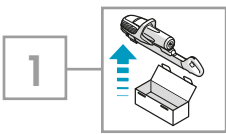

 **Main brush roll all-floors & carpet**
Ref: ESBA9
Part nr: 9009229478

 **Long flexible crevice nozzle**
Ref: ZE121
Part nr: 9009229619

 **Micro kit**
Ref: KIT05
Part nr: 9009229601

4

1

2

5

* Certain models only