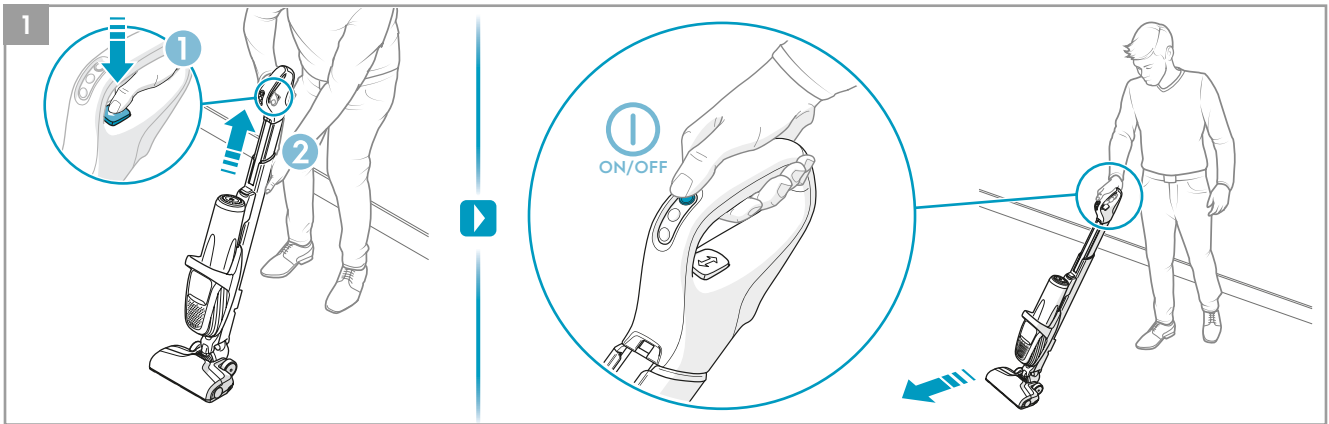

 **Main brush roll all-floors & carpet**
Ref: ESBA9
Part nr: 9009229478

 **Long flexible crevice nozzle**
Ref: ZE121
Part nr: 9009229619

 **Micro kit**
Ref: KIT05
Part nr: 9009229601

4

1

2

5

* Certain models only