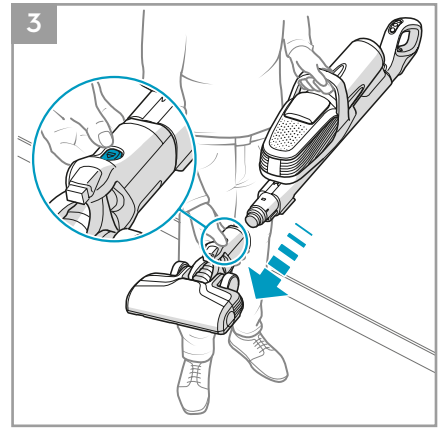

 **Main brush roll all-floors & carpet**
Ref: ESBA9
Part nr: 9009229478

 **Long flexible crevice nozzle**
Ref: ZE121
Part nr: 9009229619

 **Micro kit**
Ref: KIT05
Part nr: 9009229601

4

1

2

5

* Certain models only