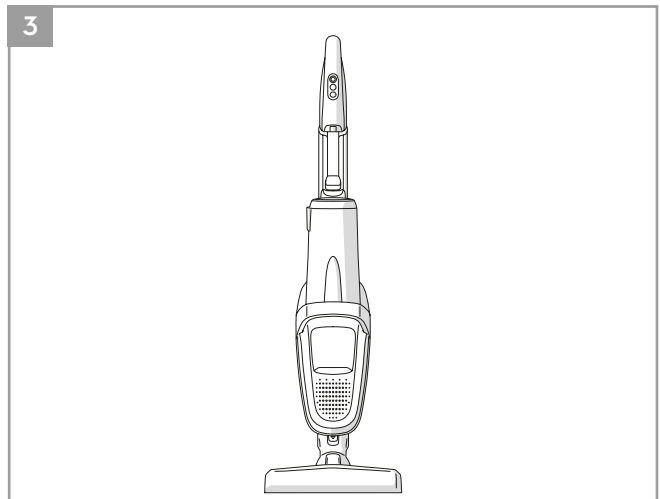

 **Main brush roll all-floors & carpet**
Ref: ESBA9
Part nr: 9009229478

 **Long flexible crevice nozzle**
Ref: ZE121
Part nr: 9009229619

 **Micro kit**
Ref: KIT05
Part nr: 9009229601

4

1

2

5

* Certain models only