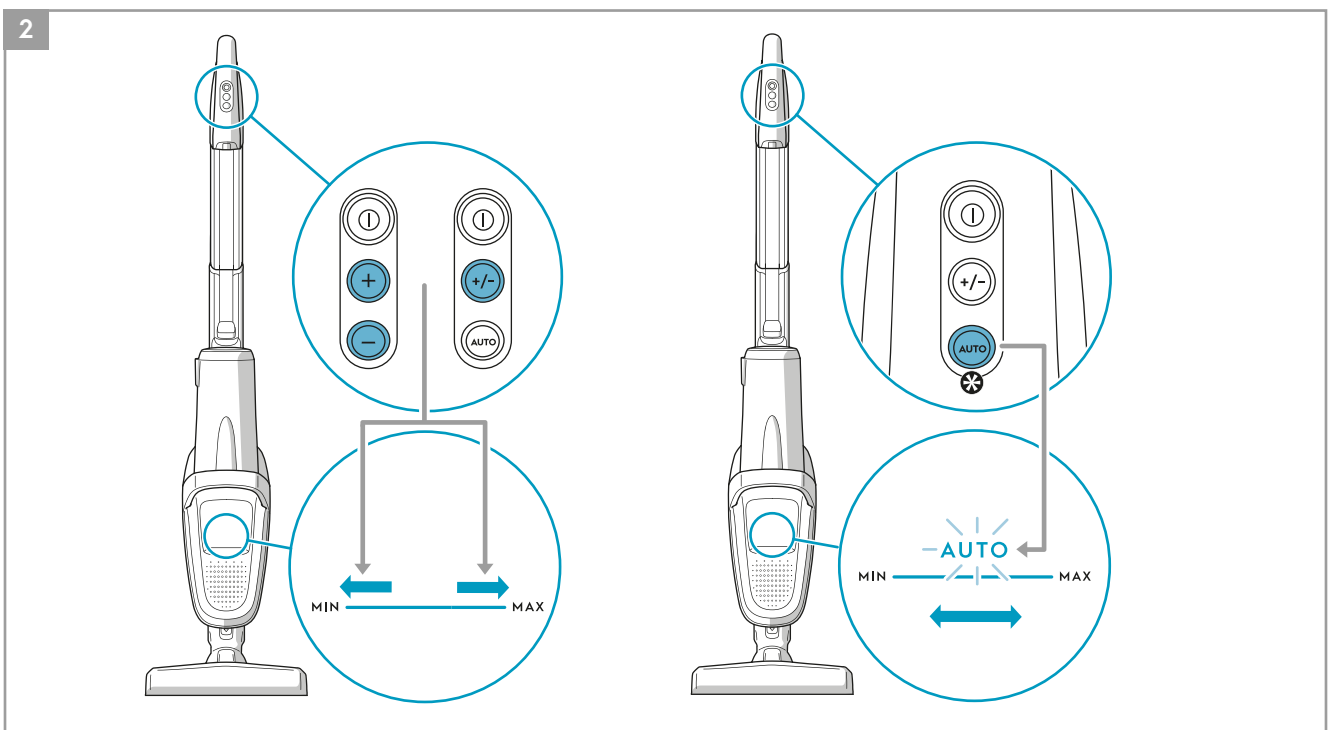

 **Main brush roll all-floors & carpet**
Ref: ESBA9
Part nr: 9009229478

 **Long flexible crevice nozzle**
Ref: ZE121
Part nr: 9009229619

 **Micro kit**
Ref: KIT05
Part nr: 9009229601

4

1

2

5

* Certain models only