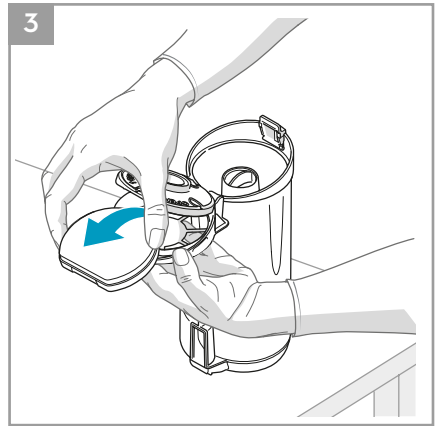

 **Main brush roll all-floors & carpet**
Ref: ESBA9
Part nr: 9009229478

 **Long flexible crevice nozzle**
Ref: ZE121
Part nr: 9009229619

 **Micro kit**
Ref: KIT05
Part nr: 9009229601

4

1

2

5

* Certain models only