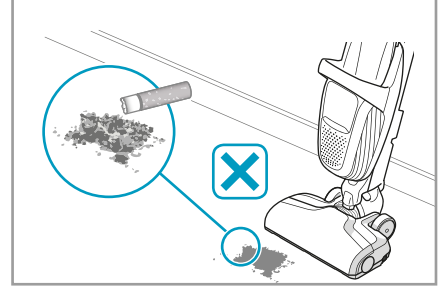

 **Main brush roll all-floors & carpet**
Ref: ESBA9
Part nr: 9009229478

 **Long flexible crevice nozzle**
Ref: ZE121
Part nr: 9009229619

 **Micro kit**
Ref: KIT05
Part nr: 9009229601

4

1

2

5

* Certain models only