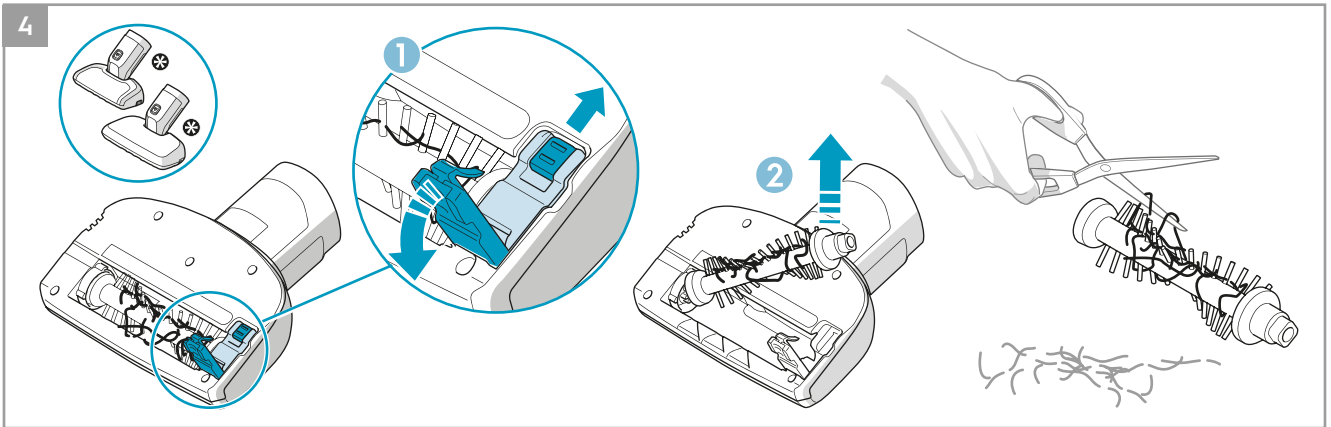

 **Main brush roll all-floors & carpet**
Ref: ESBA9
Part nr: 9009229478

 **Long flexible crevice nozzle**
Ref: ZE121
Part nr: 9009229619

 **Micro kit**
Ref: KIT05
Part nr: 9009229601

4

1

2

5

* Certain models only