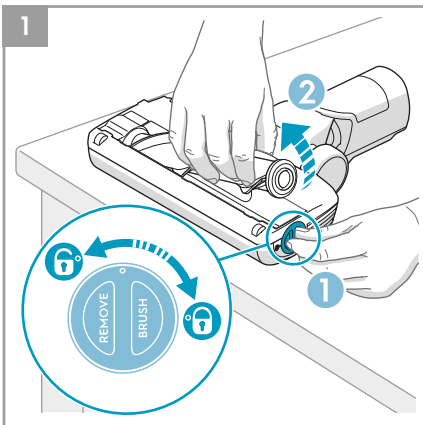

 **Main brush roll all-floors & carpet**
Ref: ESBA9
Part nr: 9009229478

 **Long flexible crevice nozzle**
Ref: ZE121
Part nr: 9009229619

 **Micro kit**
Ref: KIT05
Part nr: 9009229601

4

1

2

5

* Certain models only