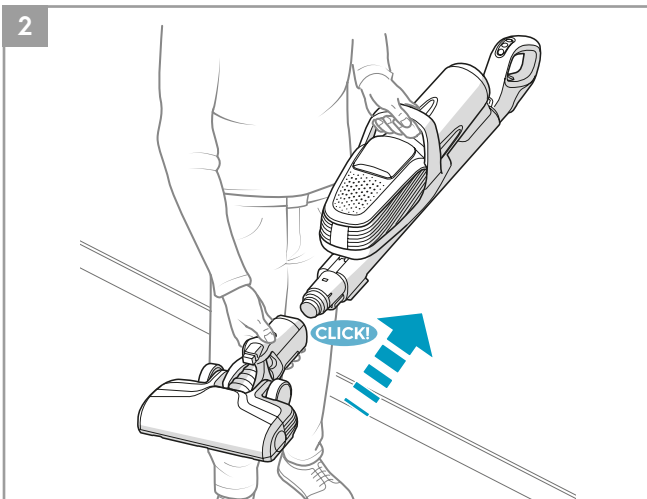

 **Main brush roll all-floors & carpet**
Ref: ESBA9
Part nr: 9009229478

 **Long flexible crevice nozzle**
Ref: ZE121
Part nr: 9009229619

 **Micro kit**
Ref: KIT05
Part nr: 9009229601

4

1

2

5

* Certain models only