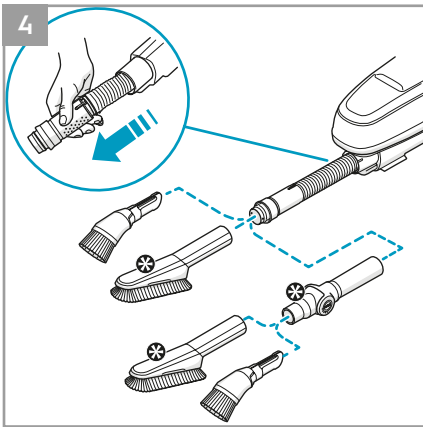

 **Main brush roll all-floors & carpet**
Ref: ESBA9
Part nr: 9009229478

 **Long flexible crevice nozzle**
Ref: ZE121
Part nr: 9009229619

 **Micro kit**
Ref: KIT05
Part nr: 9009229601

4

1

2

5

* Certain models only