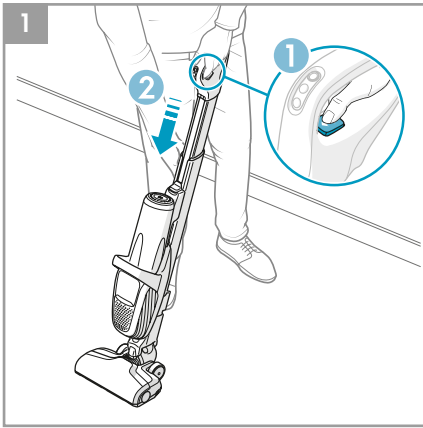

 **Main brush roll all-floors & carpet**
Ref: ESBA9
Part nr: 9009229478

 **Long flexible crevice nozzle**
Ref: ZE121
Part nr: 9009229619

 **Micro kit**
Ref: KIT05
Part nr: 9009229601

4

1

2

5

* Certain models only