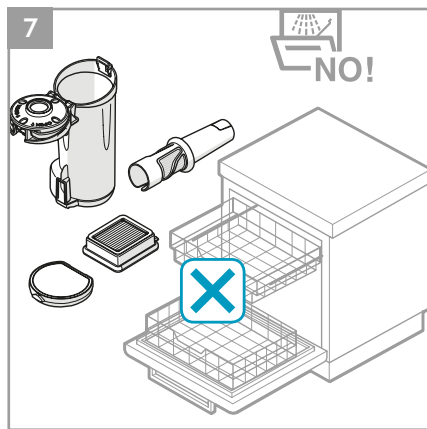

 **Main brush roll all-floors & carpet**
Ref: ESBA9
Part nr: 9009229478

 **Long flexible crevice nozzle**
Ref: ZE121
Part nr: 9009229619

 **Micro kit**
Ref: KIT05
Part nr: 9009229601

4

1

2

5

* Certain models only