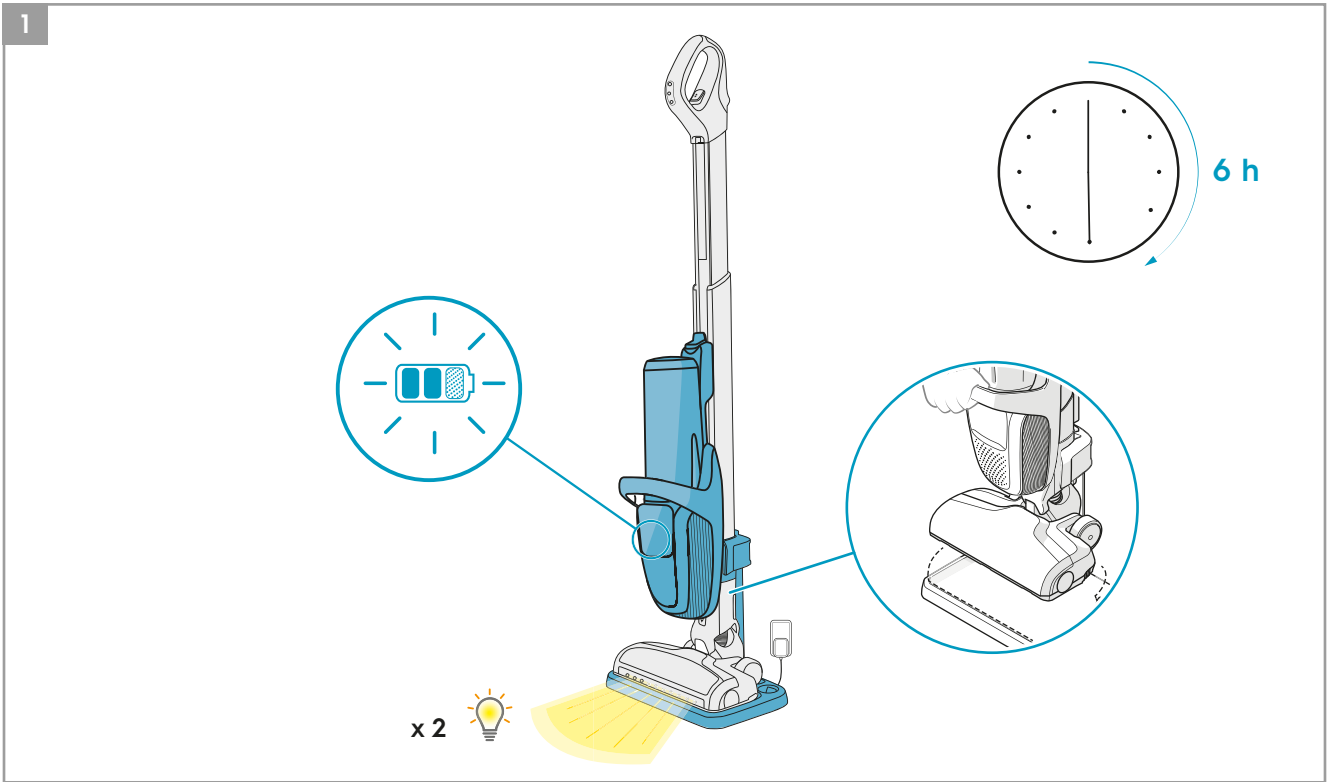

 **Main brush roll all-floors & carpet**
Ref: ESBA9
Part nr: 9009229478

 **Long flexible crevice nozzle**
Ref: ZE121
Part nr: 9009229619

 **Micro kit**
Ref: KIT05
Part nr: 9009229601

4

1

2

5

* Certain models only