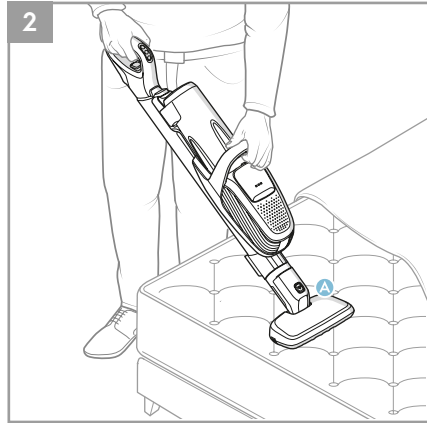

 **Main brush roll all-floors & carpet**
Ref: ESBA9
Part nr: 9009229478

 **Long flexible crevice nozzle**
Ref: ZE121
Part nr: 9009229619

 **Micro kit**
Ref: KIT05
Part nr: 9009229601

4

1

2

5

* Certain models only