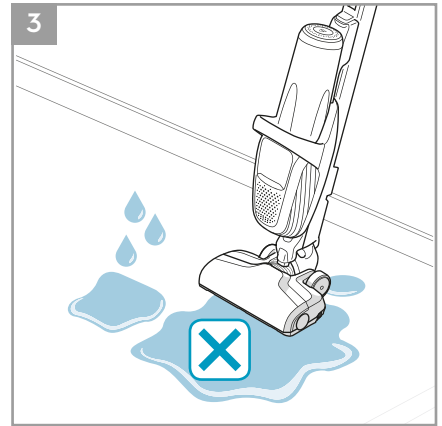

 **Main brush roll all-floors & carpet**
Ref: ESBA9
Part nr: 9009229478

 **Long flexible crevice nozzle**
Ref: ZE121
Part nr: 9009229619

 **Micro kit**
Ref: KIT05
Part nr: 9009229601

4

1

2

5

* Certain models only