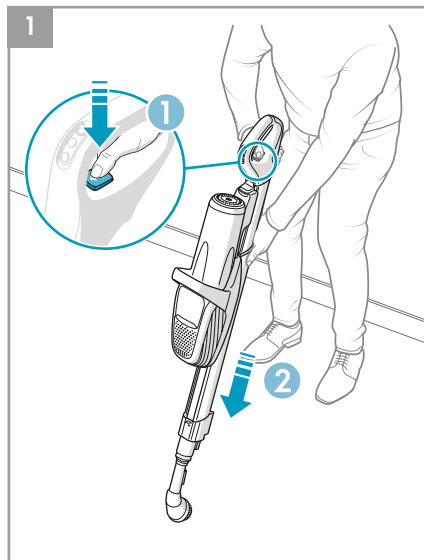

 **Main brush roll all-floors & carpet**
Ref: ESBA9
Part nr: 9009229478

 **Long flexible crevice nozzle**
Ref: ZE121
Part nr: 9009229619

 **Micro kit**
Ref: KIT05
Part nr: 9009229601

4

1

2

5

* Certain models only