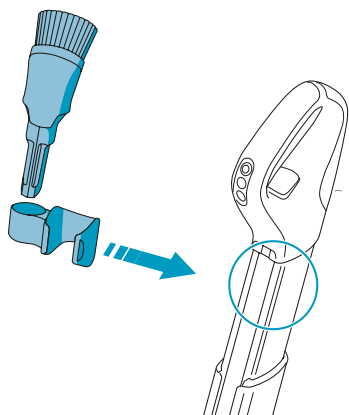

 **Main brush roll all-floors & carpet**
Ref: ESBA9
Part nr: 9009229478

 **Long flexible crevice nozzle**
Ref: ZE121
Part nr: 9009229619

 **Micro kit**
Ref: KIT05
Part nr: 9009229601

4

1

2

5

* Certain models only