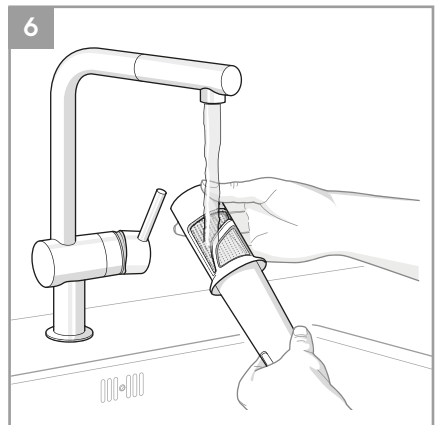

 **Main brush roll all-floors & carpet**
Ref: ESBA9
Part nr: 9009229478

 **Long flexible crevice nozzle**
Ref: ZE121
Part nr: 9009229619

 **Micro kit**
Ref: KIT05
Part nr: 9009229601

4

1

2

5

* Certain models only