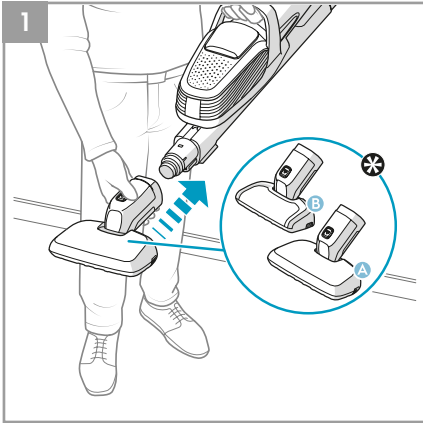

 **Main brush roll all-floors & carpet**
Ref: ESBA9
Part nr: 9009229478

 **Long flexible crevice nozzle**
Ref: ZE121
Part nr: 9009229619

 **Micro kit**
Ref: KIT05
Part nr: 9009229601

4

1

2

5

* Certain models only