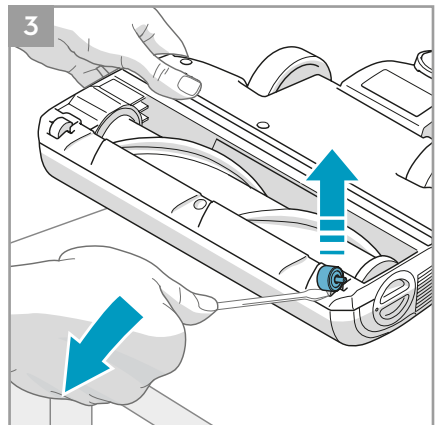

 **Main brush roll all-floors & carpet**
Ref: ESBA9
Part nr: 9009229478

 **Long flexible crevice nozzle**
Ref: ZE121
Part nr: 9009229619

 **Micro kit**
Ref: KIT05
Part nr: 9009229601

4

1

2

5

* Certain models only