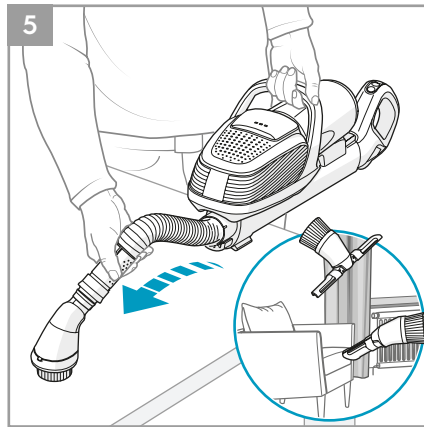

 **Main brush roll all-floors & carpet**
Ref: ESBA9
Part nr: 9009229478

 **Long flexible crevice nozzle**
Ref: ZE121
Part nr: 9009229619

 **Micro kit**
Ref: KIT05
Part nr: 9009229601

4

1

2

5

* Certain models only