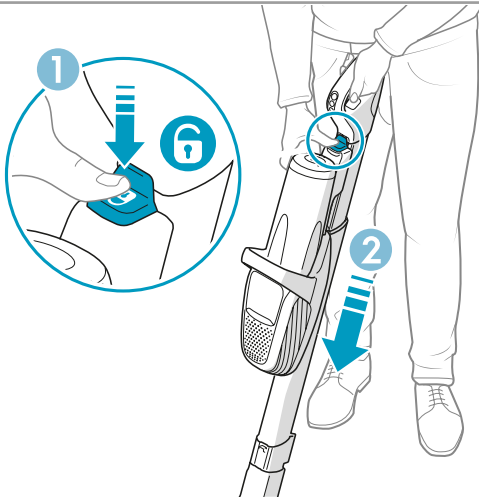

 **Main brush roll all-floors & carpet**
Ref: ESBA9
Part nr: 9009229478

 **Long flexible crevice nozzle**
Ref: ZE121
Part nr: 9009229619

 **Micro kit**
Ref: KIT05
Part nr: 9009229601

4

1

2

5

* Certain models only