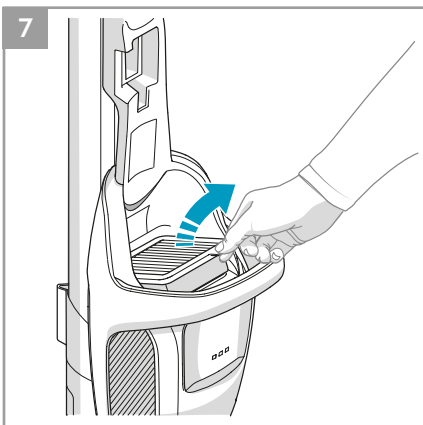

 **Main brush roll all-floors & carpet**
Ref: ESBA9
Part nr: 9009229478

 **Long flexible crevice nozzle**
Ref: ZE121
Part nr: 9009229619

 **Micro kit**
Ref: KIT05
Part nr: 9009229601

4

1

2

5

* Certain models only