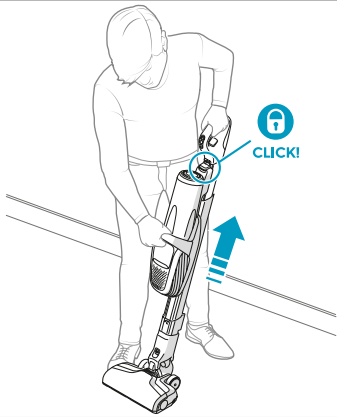

 **Main brush roll all-floors & carpet**
Ref: ESBA9
Part nr: 9009229478

 **Long flexible crevice nozzle**
Ref: ZE121
Part nr: 9009229619

 **Micro kit**
Ref: KIT05
Part nr: 9009229601

4

1

2

5

* Certain models only