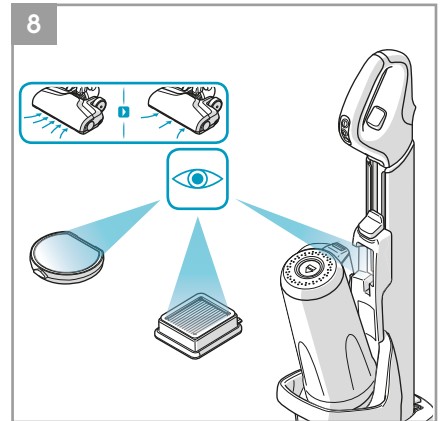

 **Main brush roll all-floors & carpet**
Ref: ESBA9
Part nr: 9009229478

 **Long flexible crevice nozzle**
Ref: ZE121
Part nr: 9009229619

 **Micro kit**
Ref: KIT05
Part nr: 9009229601

4

1

2

5

* Certain models only