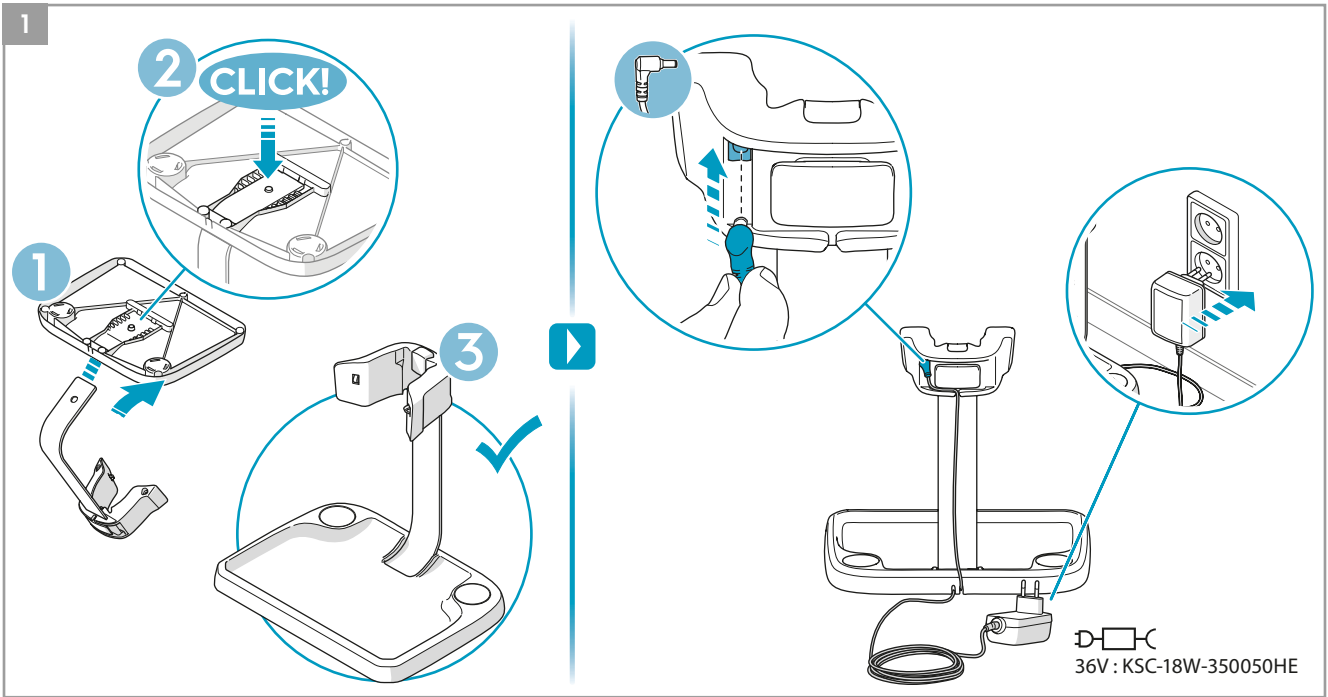

 **Main brush roll all-floors & carpet**
Ref: ESBA9
Part nr: 9009229478

 **Long flexible crevice nozzle**
Ref: ZE121
Part nr: 9009229619

 **Micro kit**
Ref: KIT05
Part nr: 9009229601

4

1

2

5

* Certain models only