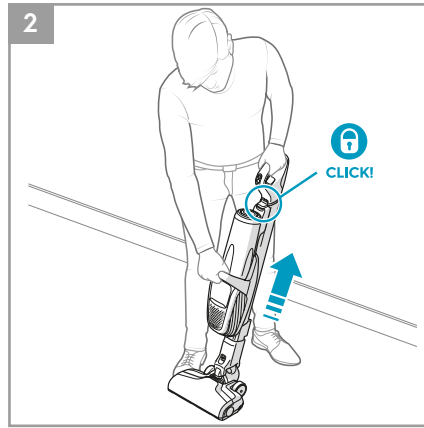

 **Main brush roll all-floors & carpet**
Ref: ESBA9
Part nr: 9009229478

 **Long flexible crevice nozzle**
Ref: ZE121
Part nr: 9009229619

 **Micro kit**
Ref: KIT05
Part nr: 9009229601

4

1

2

5

* Certain models only