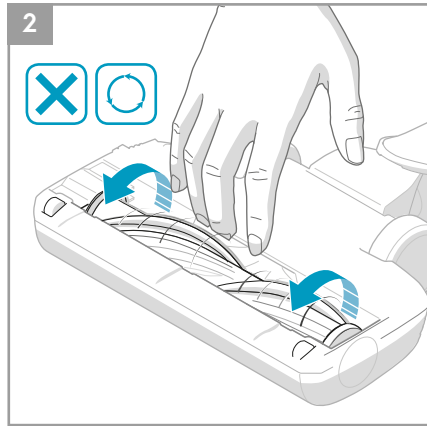

 **Main brush roll all-floors & carpet**
Ref: ESBA9
Part nr: 9009229478

 **Long flexible crevice nozzle**
Ref: ZE121
Part nr: 9009229619

 **Micro kit**
Ref: KIT05
Part nr: 9009229601

4

1

2

5

* Certain models only