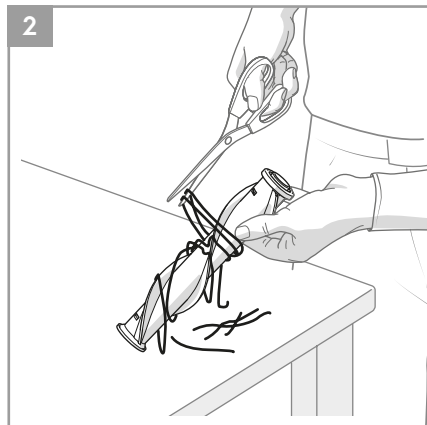

 **Main brush roll all-floors & carpet**
Ref: ESBA9
Part nr: 9009229478

 **Long flexible crevice nozzle**
Ref: ZE121
Part nr: 9009229619

 **Micro kit**
Ref: KIT05
Part nr: 9009229601

4

1

2

5

* Certain models only