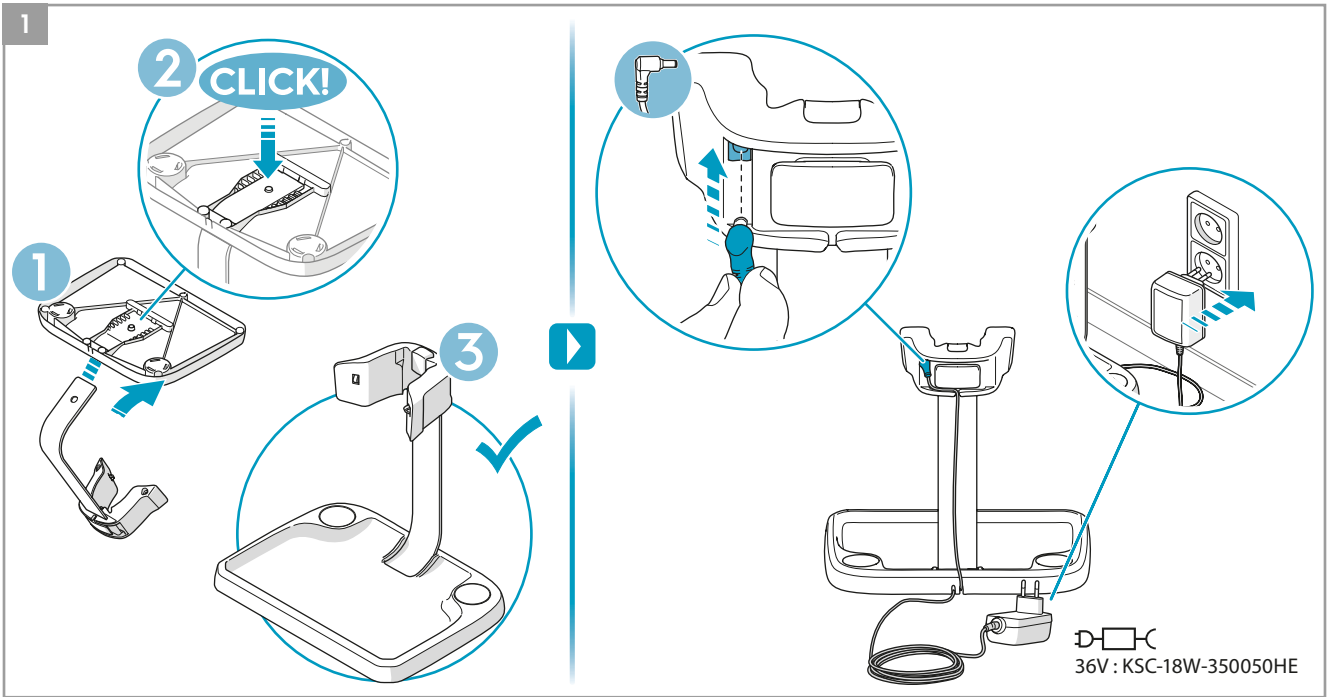

 **Main brush roll all-floors & carpet**
Ref: ESBA9
Part nr: 9009229478

 **Long flexible crevice nozzle**
Ref: ZE121
Part nr: 9009229619

 **Micro kit**
Ref: KIT05
Part nr: 9009229601

* PF91-6XXX, PF91-ANIMA, PF91-ALRGY