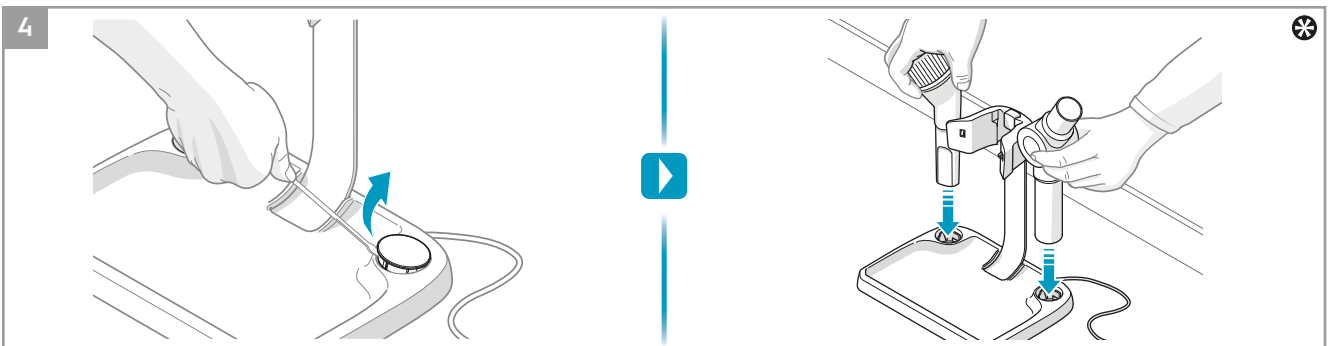

 **Main brush roll all-floors & carpet**
Ref: ESBA9
Part nr: 9009229478

 **Long flexible crevice nozzle**
Ref: ZE121
Part nr: 9009229619

 **Micro kit**
Ref: KIT05
Part nr: 9009229601

* PF91-6XXX, PF91-ANIMA, PF91-ALRGY