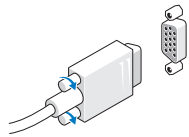

Desktop and Small Form Factor — Back Panel

- 1 serial connector 1
- 2 link integrity light 2
- 3 network adapter connector 2
- 4 network activity light 2
- 5 link integrity light 1
- 6 network adapter connector 1
- 7 network activity light 1
- 8 serial connector 2
- 9 Wi-Fi connector
- 10 PS/2 mouse connector
- 11 line-out connector
- 12 line-in/microphone connector
- 13 PS/2 keyboard connector
- 14 VGA connector
- 15 24V powered USB 2.0 connector
- 16 USB 2.0 connectors (4)
- 17 DisplayPort

✍ **NOTE:** Some devices may not be included if you did not order them.

1 Connect the network cable (optional).

2 Connect the USB keyboard or mouse (optional).

3 Connect the monitor using only one of the following cables:

a The blue VGA cable.

b The DisplayPort cable.

c The DVI cable to DisplayPort adapter.

d The VGA cable to DisplayPort adapter.

4 Connect the power cable(s).

5 Press the power buttons on the monitor and the computer.