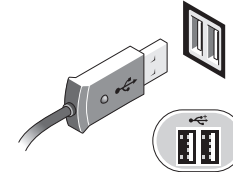

Desktop and Small Form Factor — Back Panel

- 1 serial connector 1
- 2 link integrity light 2
- 3 network adapter connector 2
- 4 network activity light 2
- 5 link integrity light 1
- 6 network adapter connector 1
- 7 network activity light 1
- 8 serial connector 2
- 9 Wi-Fi connector
- 10 PS/2 mouse connector
- 11 line-out connector
- 12 line-in/microphone connector
- 13 PS/2 keyboard connector
- 14 VGA connector
- 15 24V powered USB 2.0 connector
- 16 USB 2.0 connectors (4)
- 17 DisplayPort

✍ **NOTE:** Some devices may not be included if you did not order them.

1 Connect the network cable (optional).

2 Connect the USB keyboard or mouse (optional).

3 Connect the monitor using only one of the following cables: