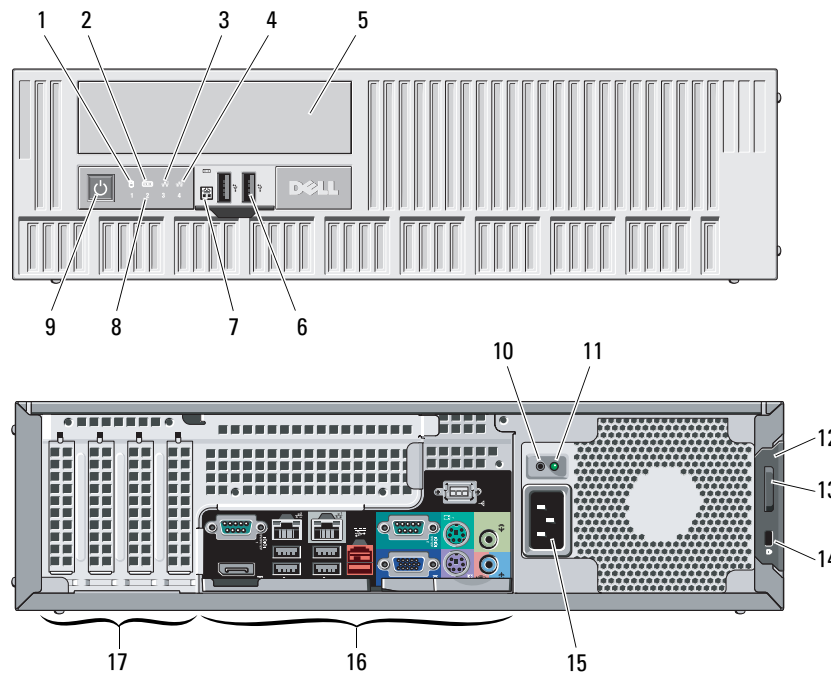

Dell™ OptiPlex™ XE

Setup and Features Information

Desktop — Front and Back View

- 1 drive activity light
- 2 Wi-Fi activity light
- 3 network activity light 1
- 4 network activity light 2
- 5 DVD drive bay
- 6 USB 2.0 connectors (2)
- 7 external power button connector
- 8 diagnostic lights (4)
- 9 power button, power light
- 10 power supply diagnostic button
- 11 power supply diagnostic light
- 12 cover-release latch
- 13 padlock ring
- 14 security cable slot
- 15 power cable connector
- 16 back panel connectors
- 17 expansion card slots (4)

Desktop and Small Form Factor — Back Panel

- 1 serial connector 1
- 2 link integrity light 2
- 3 network adapter connector 2
- 4 network activity light 2
- 5 link integrity light 1
- 6 network adapter connector 1
- 7 network activity light 1
- 8 serial connector 2
- 9 Wi-Fi connector
- 10 PS/2 mouse connector
- 11 line-out connector
- 12 line-in/microphone connector
- 13 PS/2 keyboard connector
- 14 VGA connector
- 15 24V powered USB 2.0 connector
- 16 USB 2.0 connectors (4)
- 17 DisplayPort