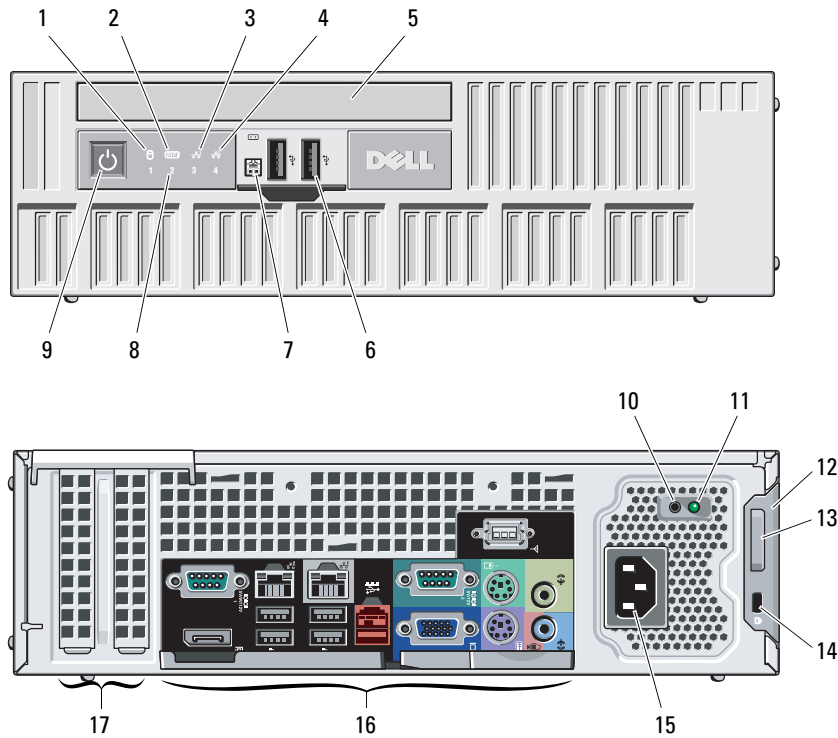

Dell™ OptiPlex™ XE

Setup and Features Information

Desktop — Front and Back View

- 1 drive activity light
- 2 Wi-Fi activity light
- 3 network activity light 1
- 4 network activity light 2
- 5 DVD drive bay
- 6 USB 2.0 connectors (2)
- 7 external power button connector
- 8 diagnostic lights (4)
- 9 power button, power light
- 10 power supply diagnostic button
- 11 power supply diagnostic light
- 12 cover-release latch
- 13 padlock ring
- 14 security cable slot
- 15 power cable connector
- 16 back panel connectors
- 17 expansion card slots (4)

November 2009

OP609NA00

Small Form Factor — Front and Back View

- 1 drive activity light
- 2 Wi-Fi activity light
- 3 network activity light 1
- 4 network activity light 2
- 5 DVD drive bay
- 6 USB 2.0 connectors (2)
- 7 external power button connector
- 8 diagnostic lights (4)
- 9 power button, power light
- 10 power supply diagnostic button
- 11 power supply diagnostic light
- 12 cover-release latch
- 13 padlock ring
- 14 security cable slot
- 15 power cable connector
- 16 back panel connectors
- 17 expansion card slots (2)

Desktop and Small Form Factor — Back Panel

- 1 serial connector 1
- 2 link integrity light 2
- 3 network adapter connector 2
- 4 network activity light 2
- 5 link integrity light 1
- 6 network adapter connector 1
- 7 network activity light 1
- 8 serial connector 2
- 9 Wi-Fi connector
- 10 PS/2 mouse connector
- 11 line-out connector
- 12 line-in/microphone connector
- 13 PS/2 keyboard connector
- 14 VGA connector
- 15 24V powered USB 2.0 connector
- 16 USB 2.0 connectors (4)
- 17 DisplayPort