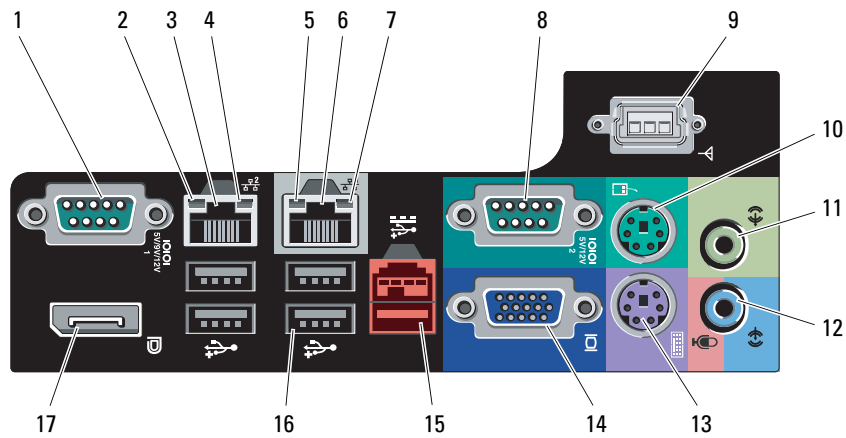

Dell™ OptiPlex™ XE

Setup and Features Information

Desktop — Front and Back View

- 1 drive activity light
- 2 Wi-Fi activity light
- 3 network activity light 1
- 4 network activity light 2
- 5 DVD drive bay
- 6 USB 2.0 connectors (2)
- 7 external power button connector
- 8 diagnostic lights (4)
- 9 power button, power light
- 10 power supply diagnostic button
- 11 power supply diagnostic light
- 12 cover-release latch
- 13 padlock ring
- 14 security cable slot
- 15 power cable connector
- 16 back panel connectors
- 17 expansion card slots (4)

November 2009

OP609NA00

Small Form Factor — Front and Back View

- 1 drive activity light
- 2 Wi-Fi activity light
- 3 network activity light 1
- 4 network activity light 2
- 5 DVD drive bay
- 6 USB 2.0 connectors (2)
- 7 external power button connector
- 8 diagnostic lights (4)
- 9 power button, power light
- 10 power supply diagnostic button
- 11 power supply diagnostic light
- 12 cover-release latch
- 13 padlock ring
- 14 security cable slot
- 15 power cable connector
- 16 back panel connectors
- 17 expansion card slots (2)

Desktop and Small Form Factor — Back Panel

- 1 serial connector 1
- 2 link integrity light 2
- 3 network adapter connector 2
- 4 network activity light 2
- 5 link integrity light 1
- 6 network adapter connector 1
- 7 network activity light 1
- 8 serial connector 2
- 9 Wi-Fi connector
- 10 PS/2 mouse connector
- 11 line-out connector
- 12 line-in/microphone connector
- 13 PS/2 keyboard connector
- 14 VGA connector
- 15 24V powered USB 2.0 connector
- 16 USB 2.0 connectors (4)
- 17 DisplayPort