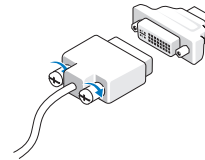

Desktop and Small Form Factor — Back Panel

- 1 serial connector 1
- 2 link integrity light 2
- 3 network adapter connector 2
- 4 network activity light 2
- 5 link integrity light 1
- 6 network adapter connector 1
- 7 network activity light 1
- 8 serial connector 2
- 9 Wi-Fi connector
- 10 PS/2 mouse connector
- 11 line-out connector
- 12 line-in/microphone connector
- 13 PS/2 keyboard connector
- 14 VGA connector
- 15 24V powered USB 2.0 connector
- 16 USB 2.0 connectors (4)
- 17 DisplayPort

✍ **NOTE:** Some devices may not be included if you did not order them.

1 Connect the network cable (optional).

2 Connect the USB keyboard or mouse (optional).

3 Connect the monitor using only one of the following cables:

a The blue VGA cable.

b The DisplayPort cable.

c The DVI cable to DisplayPort adapter.

d The VGA cable to DisplayPort adapter.

4 Connect the power cable(s).

5 Press the power buttons on the monitor and the computer.